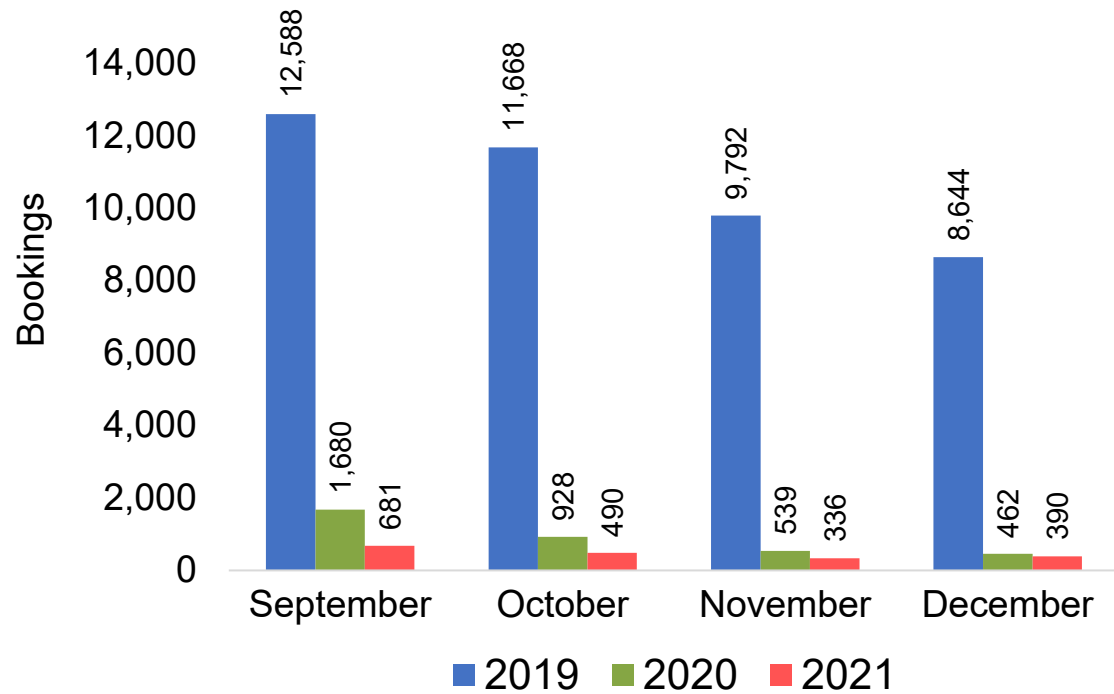

## Travel Agency Booking Pace for Future Arrivals, by Quarter

Source: Global Agency Pro as of 09/18/21

# JAPAN

Travel Agency Booking Pace for Future Arrivals, by Month

Travel Agency Booking Pace for Future Arrivals, by Quarter

Source: Global Agency Pro as of 09/18/21

# CANADA

Travel Agency Booking Pace for Future Arrivals, by Month

Travel Agency Booking Pace for Future Arrivals, by Quarter

Source: Global Agency Pro as of 09/18/21

# KOREA

Travel Agency Booking Pace for Future Arrivals, by Month

Travel Agency Booking Pace for Future Arrivals, by Quarter

Source: Global Agency Pro as of 09/18/21