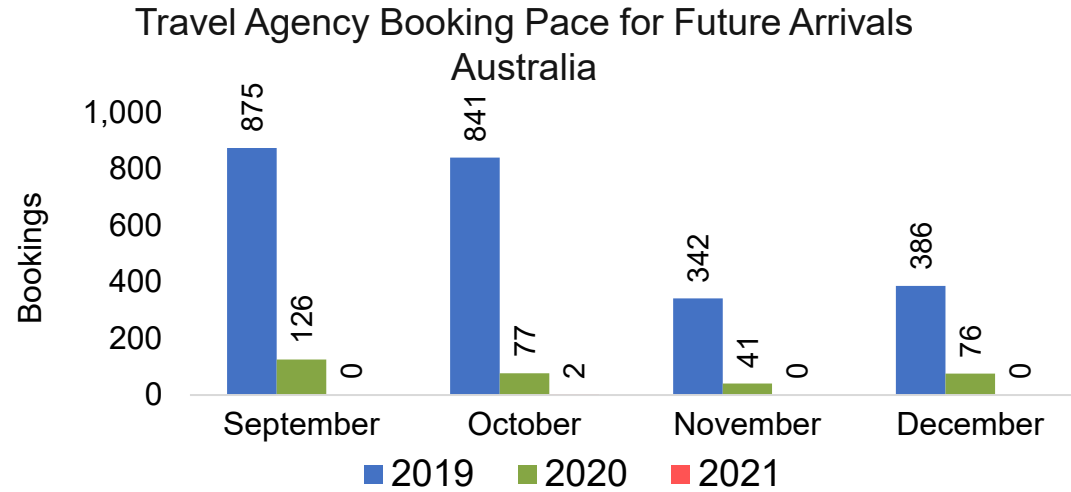

# O'ahu by Quarter 2021

Travel Agency Booking Pace for Future Arrivals  
U.S.

Travel Agency Booking Pace for Future Arrivals  
Japan

Travel Agency Booking Pace for Future Arrivals  
Canada

Travel Agency Booking Pace for Future Arrivals  
Korea

# O'ahu by Quarter 2021 (cont.)

Source: Global Agency Pro as of 09/18/21

# Maui by Month 2021

Travel Agency Booking Pace for Future Arrivals

Travel Agency Booking Pace for Future Arrivals  
Japan

Travel Agency Booking Pace for Future Arrivals  
Canada

Travel Agency Booking Pace for Future Arrivals  
Korea

# Maui by Month 2021 (cont.)

Source: Global Agency Pro as of 09/18/21