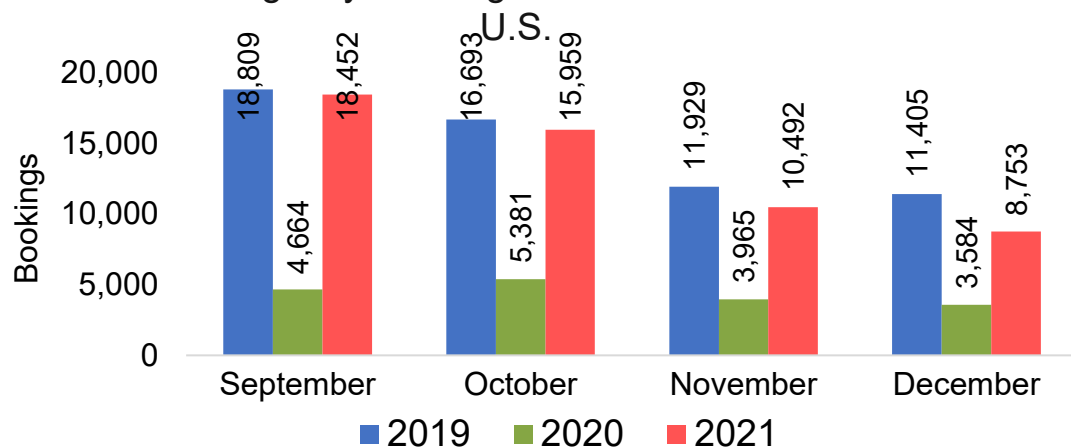

# Lānaʻi by Quarter 2021

Travel Agency Booking Pace for Future Arrivals  
U.S.

Travel Agency Booking Pace for Future Arrivals  
Japan

Travel Agency Booking Pace for Future Arrivals  
Canada

Travel Agency Booking Pace for Future Arrivals  
Korea

# Lānaʻi by Quarter 2021 (cont.)

Source: Global Agency Pro as of 09/18/21

# Kaua'i by Month 2021

Travel Agency Booking Pace for Future Arrivals

Travel Agency Booking Pace for Future Arrivals  
Japan

Travel Agency Booking Pace for Future Arrivals  
Canada

Travel Agency Booking Pace for Future Arrivals  
Korea