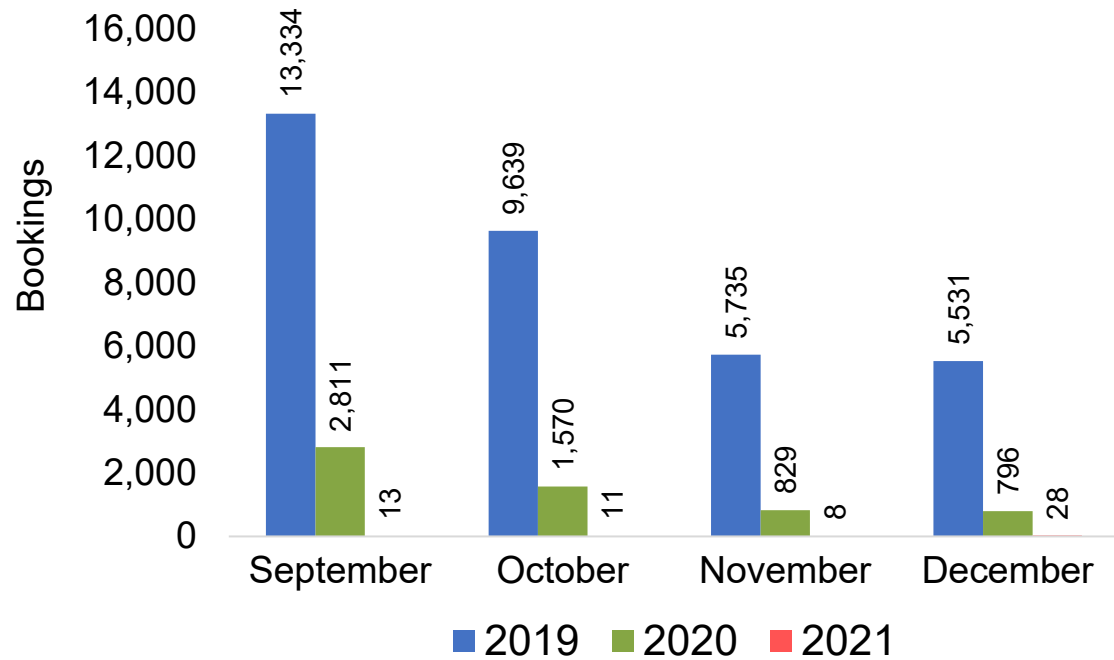

# CANADA

Travel Agency Booking Pace for Future Arrivals, by Month

Travel Agency Booking Pace for Future Arrivals, by Quarter

Source: Global Agency Pro as of 09/18/21

# KOREA

Travel Agency Booking Pace for Future Arrivals, by Month

Travel Agency Booking Pace for Future Arrivals, by Quarter

Source: Global Agency Pro as of 09/18/21

# AUSTRALIA

Travel Agency Booking Pace for Future Arrivals, by Month

Travel Agency Booking Pace for Future Arrivals, by Quarter

Source: Global Agency Pro as of 09/18/21