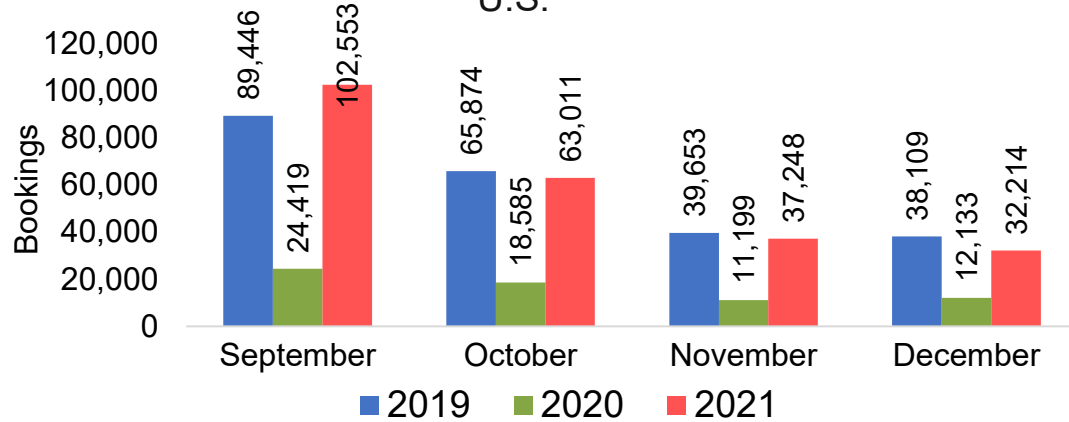

# KOREA

Travel Agency Booking Pace for Future Arrivals, by Month

Travel Agency Booking Pace for Future Arrivals, by Quarter

Source: Global Agency Pro as of 09/18/21

# AUSTRALIA

Travel Agency Booking Pace for Future Arrivals, by Month

Travel Agency Booking Pace for Future Arrivals, by Quarter

Source: Global Agency Pro as of 09/18/21

# O'ahu by Month 2021

Travel Agency Booking Pace for Future Arrivals  
U.S.

Travel Agency Booking Pace for Future Arrivals  
Japan

Travel Agency Booking Pace for Future Arrivals  
Canada

Travel Agency Booking Pace for Future Arrivals  
Korea