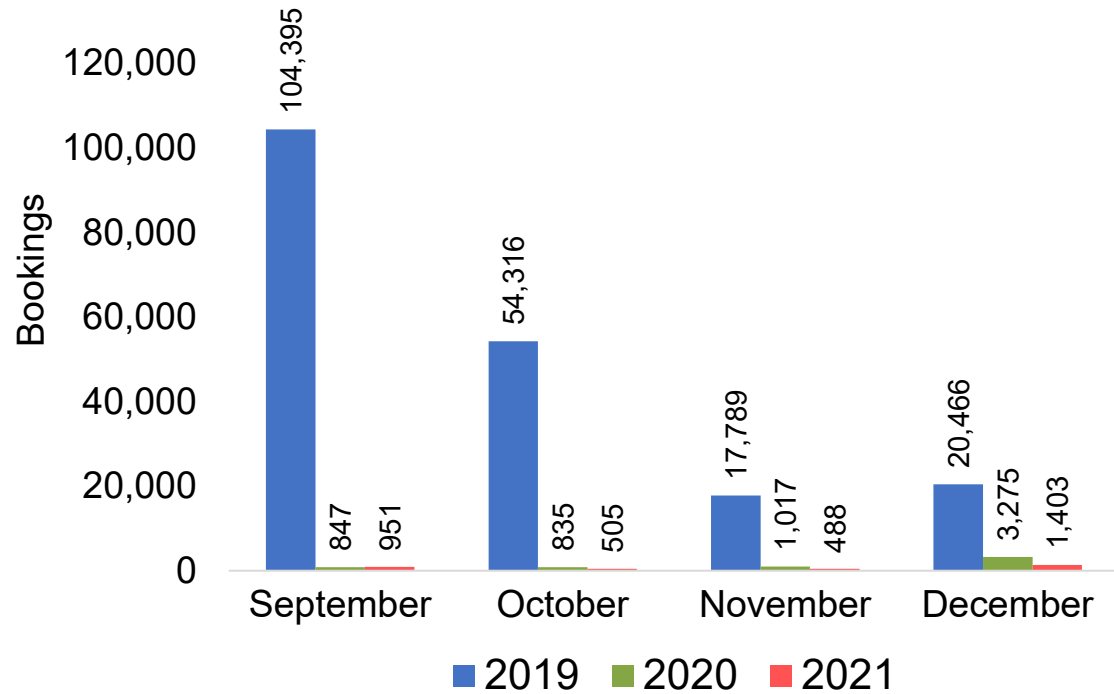

JAPAN

Travel Agency Booking Pace for Future Arrivals, by Month