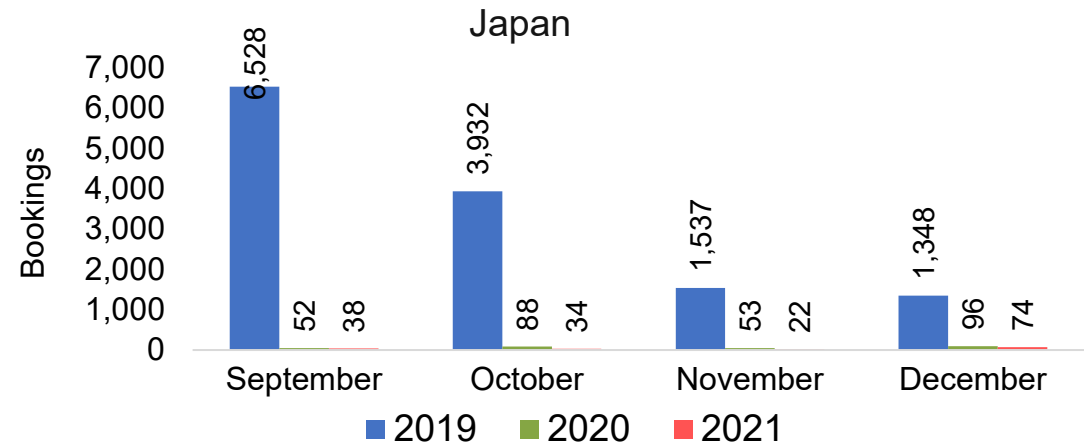

# Kaua'i by Quarter 2021 (cont.)

Source: Global Agency Pro as of 09/18/21

# Hawai'i Island by Month 2021

Travel Agency Booking Pace for Future Arrivals

Travel Agency Booking Pace for Future Arrivals

Travel Agency Booking Pace for Future Arrivals

Travel Agency Booking Pace for Future Arrivals