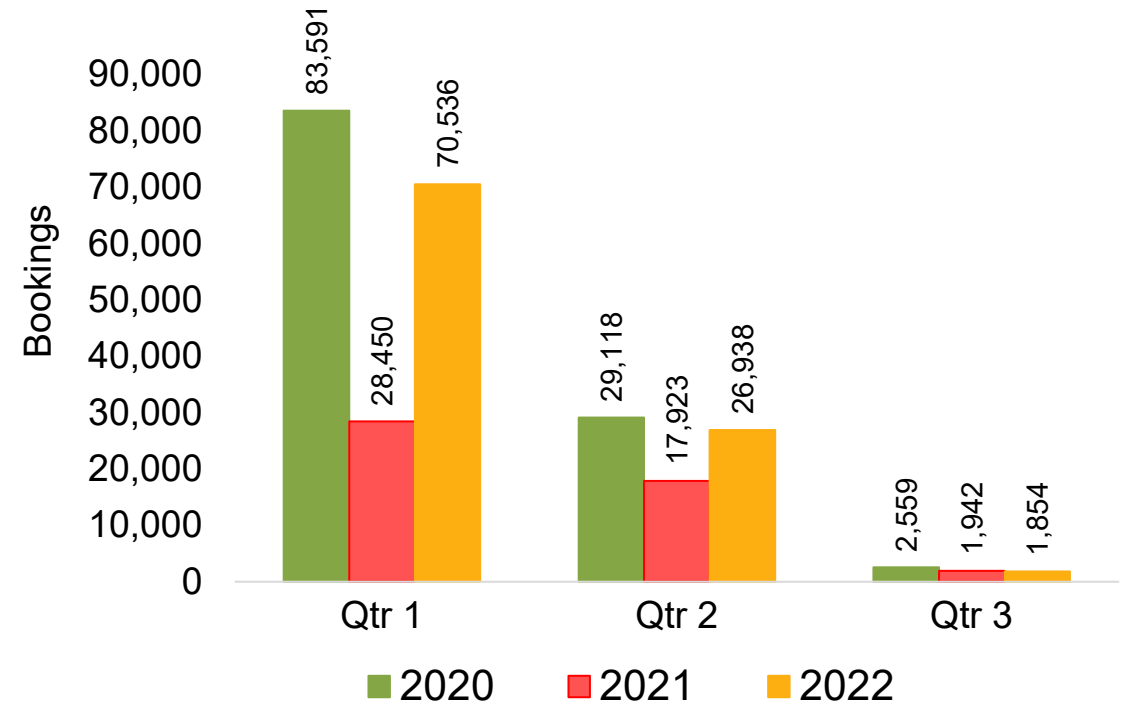

Travel Agency Booking Pace for Future Arrivals, by Quarter

Source: Global Agency Pro as of 09/18/21