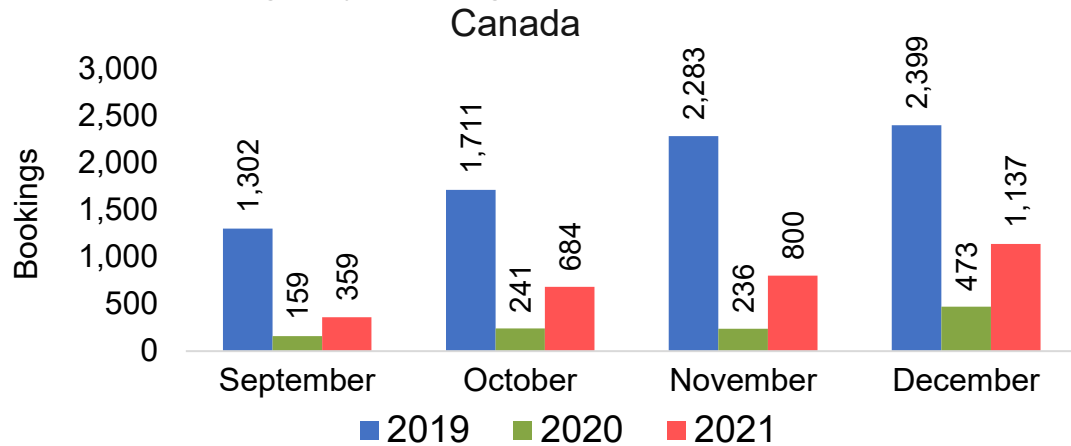

# Kaua'i by Quarter 2021 (cont.)

Source: Global Agency Pro as of 09/18/21

# Hawai'i Island by Month 2021

Travel Agency Booking Pace for Future Arrivals

Travel Agency Booking Pace for Future Arrivals

Travel Agency Booking Pace for Future Arrivals

Travel Agency Booking Pace for Future Arrivals

# Hawai'i Island by Month 2021 (cont.)

Source: Global Agency Pro as of 09/18/21