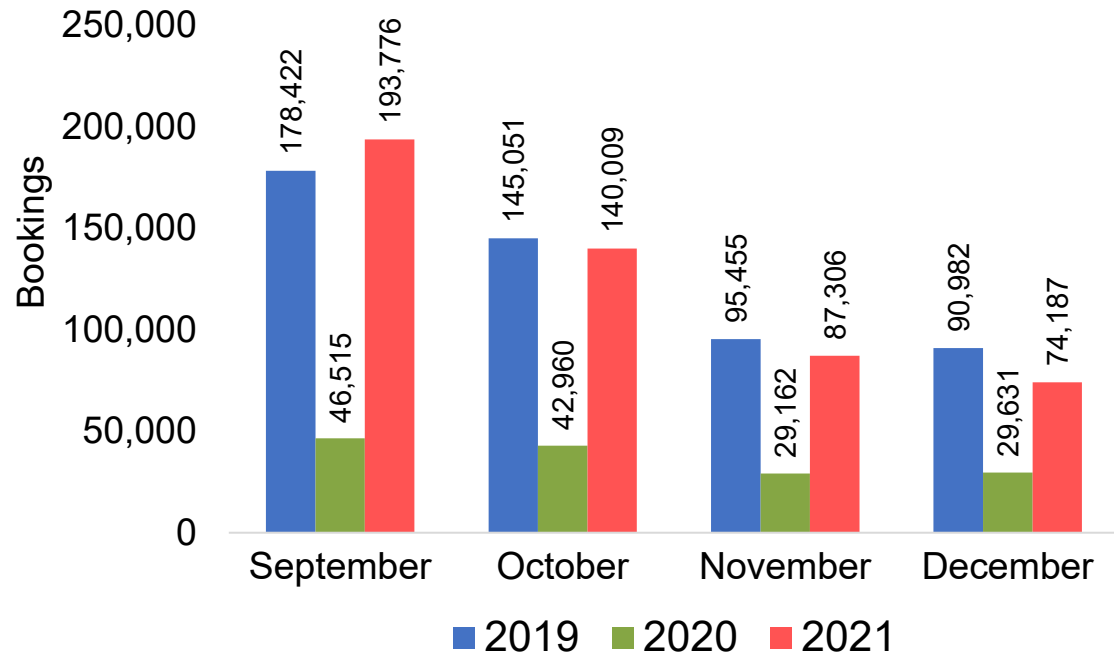

US

Travel Agency Booking Pace for Future Arrivals, by Month