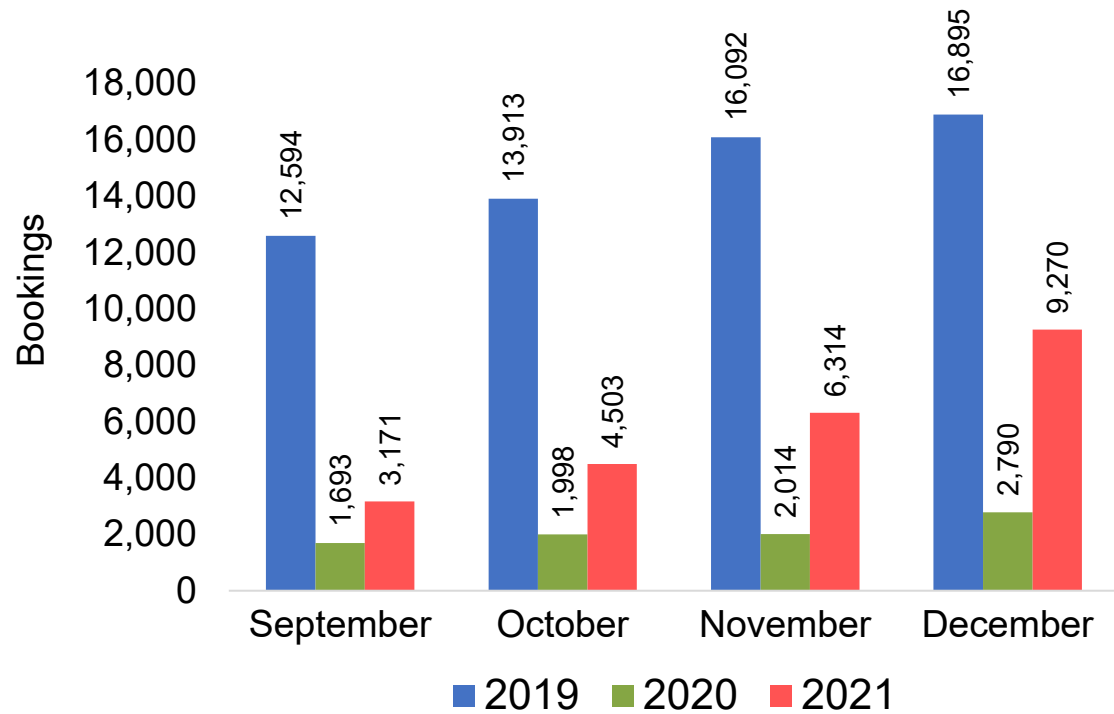

## Travel Agency Booking Pace for Future Arrivals, by Quarter

Source: Global Agency Pro as of 09/18/21

# JAPAN

Travel Agency Booking Pace for Future Arrivals, by Month

Travel Agency Booking Pace for Future Arrivals, by Quarter

Source: Global Agency Pro as of 09/18/21

# CANADA

Travel Agency Booking Pace for Future Arrivals, by Month

Travel Agency Booking Pace for Future Arrivals, by Quarter

Source: Global Agency Pro as of 09/18/21