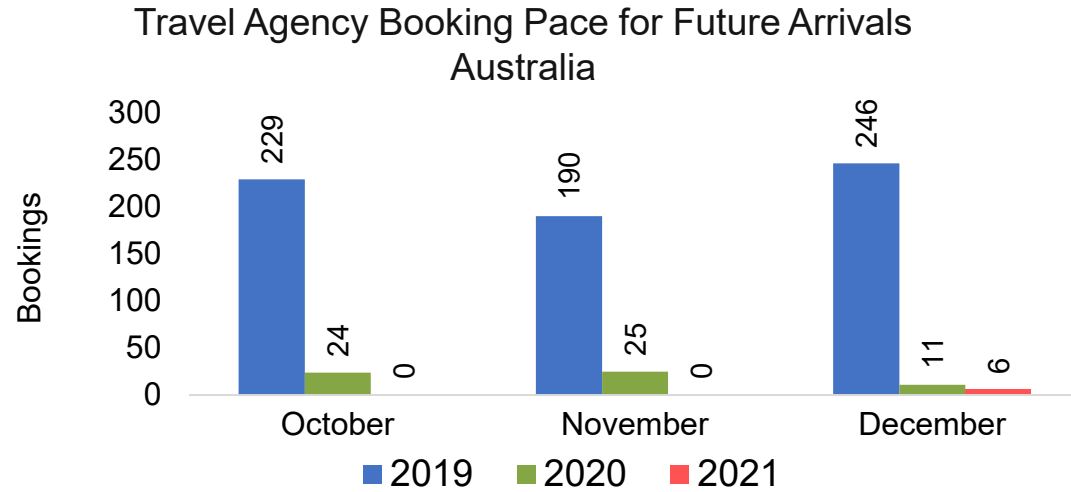

Travel Agency Booking Pace for Future Arrivals
Japan

Travel Agency Booking Pace for Future Arrivals
Canada

Travel Agency Booking Pace for Future Arrivals
Korea

Lānaʻi by Month 2021 (cont.)

Source: Global Agency Pro as of 09/25/21

Lānaʻi by Quarter 2021

Travel Agency Booking Pace for Future Arrivals
U.S.

Travel Agency Booking Pace for Future Arrivals
Japan

Travel Agency Booking Pace for Future Arrivals
Canada

Travel Agency Booking Pace for Future Arrivals
Korea

Lāna‘i by Quarter 2021 (cont.)

Source: Global Agency Pro as of 09/25/21

Kaua'i by Month 2021

Travel Agency Booking Pace for Future Arrivals
U.S.

Travel Agency Booking Pace for Future Arrivals
Japan

Travel Agency Booking Pace for Future Arrivals
Canada

Travel Agency Booking Pace for Future Arrivals
Korea

Kaua'i by Month 2021 (cont.)

Source: Global Agency Pro as of 09/25/21

Kaua'i by Quarter 2021

Travel Agency Booking Pace for Future Arrivals
U.S.

Travel Agency Booking Pace for Future Arrivals
Japan