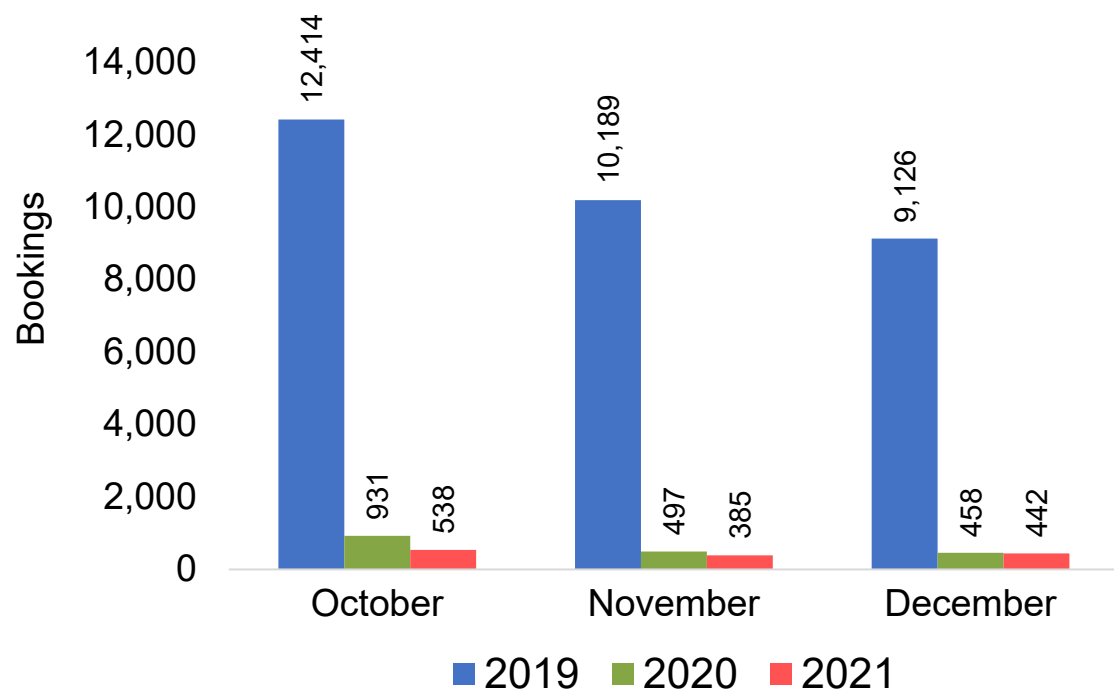

Global Agency Pro Index

- Bookings
 - Net sum of the number of visitors (i.e., excluding Hawai'i residents and inter-island travelers) from Sales transactions counted, including Exchanges and Refunds.
- Booking Date
 - The date on which the ticket was purchased by the passenger. Also known as the Sales Date.
- Travel Date
 - The date on which travel is expected to take place.
- Point of Origin Country
 - The country which contains the airport at which the ticket started.
- Travel Agency
 - Travel Agency associated with the ticket is doing business (DBA).

US

Travel Agency Booking Pace for Future Arrivals, by Month

Travel Agency Booking Pace for Future Arrivals, by Quarter

Source: Global Agency Pro as of 09/25/21

JAPAN

Travel Agency Booking Pace for Future Arrivals, by Month

Travel Agency Booking Pace for Future Arrivals, by Quarter

Source: Global Agency Pro as of 09/25/21

CANADA

Travel Agency Booking Pace for Future Arrivals, by Month

Travel Agency Booking Pace for Future Arrivals, by Quarter

Source: Global Agency Pro as of 09/25/21

KOREA

Travel Agency Booking Pace for Future Arrivals, by Month

Travel Agency Booking Pace for Future Arrivals, by Quarter

Source: Global Agency Pro as of 09/25/21

AUSTRALIA