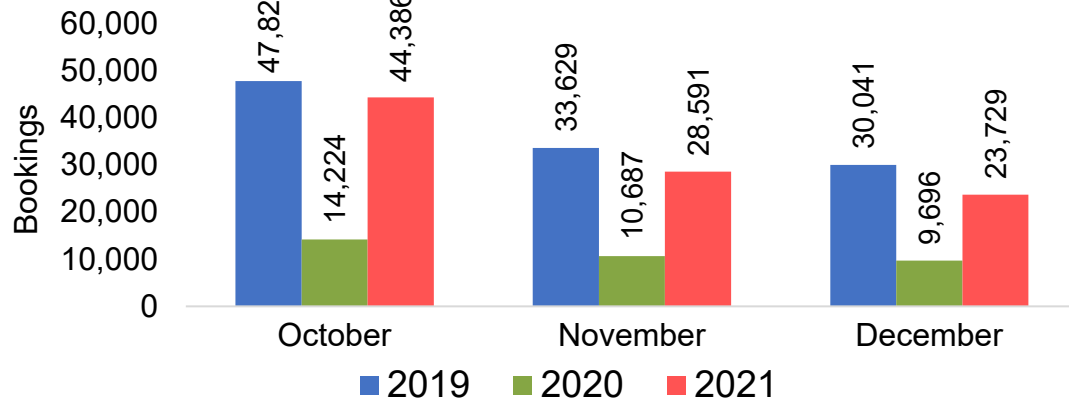

O'ahu by Quarter 2021

Travel Agency Booking Pace for Future Arrivals
U.S.

Travel Agency Booking Pace for Future Arrivals
Japan

Travel Agency Booking Pace for Future Arrivals
Canada

Travel Agency Booking Pace for Future Arrivals
Korea

Source: Global Agency Pro as of 09/25/21

O'ahu by Quarter 2021 (cont.)

Source: Global Agency Pro as of 09/25/21

Maui by Month 2021

Travel Agency Booking Pace for Future Arrivals
U.S.

Travel Agency Booking Pace for Future Arrivals
Japan

Travel Agency Booking Pace for Future Arrivals
Canada

Travel Agency Booking Pace for Future Arrivals
Korea

Maui by Month 2021 (cont.)

Source: Global Agency Pro as of 09/25/21

Maui by Quarter 2021

Travel Agency Booking Pace for Future Arrivals
U.S.