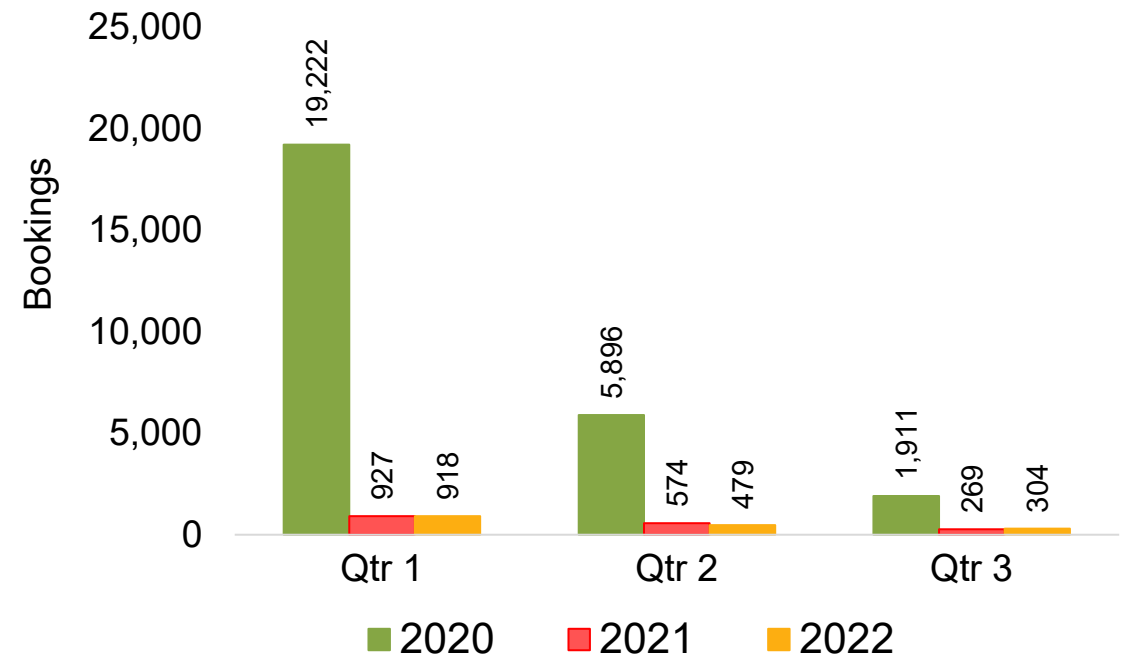

Global Agency Pro Index

- Bookings
 - Net sum of the number of visitors (i.e., excluding Hawai'i residents and inter-island travelers) from Sales transactions counted, including Exchanges and Refunds.
- Booking Date
 - The date on which the ticket was purchased by the passenger. Also known as the Sales Date.
- Travel Date
 - The date on which travel is expected to take place.
- Point of Origin Country
 - The country which contains the airport at which the ticket started.
- Travel Agency
 - Travel Agency associated with the ticket is doing business (DBA).

US

Travel Agency Booking Pace for Future Arrivals, by Month

Travel Agency Booking Pace for Future Arrivals, by Quarter

Source: Global Agency Pro as of 09/25/21

JAPAN

Travel Agency Booking Pace for Future Arrivals, by Month

Travel Agency Booking Pace for Future Arrivals, by Quarter

Source: Global Agency Pro as of 09/25/21

CANADA

Travel Agency Booking Pace for Future Arrivals, by Month

Travel Agency Booking Pace for Future Arrivals, by Quarter