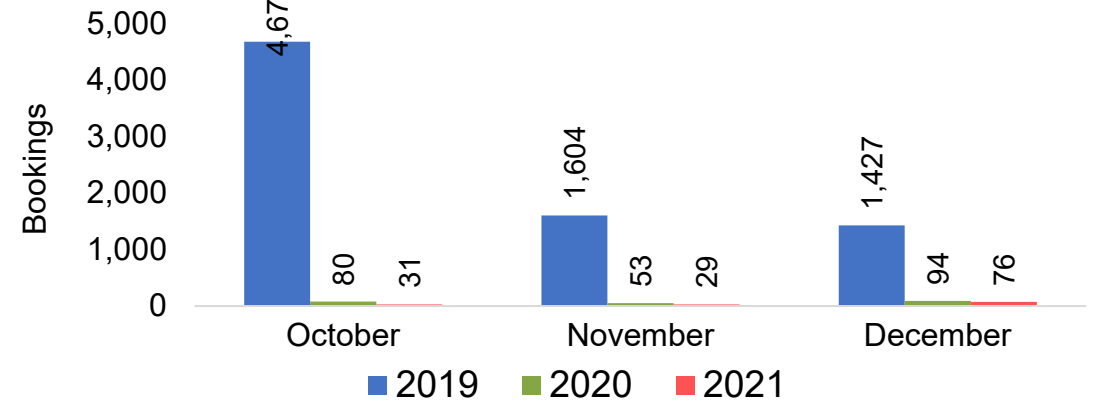

Travel Agency Booking Pace for Future Arrivals
Japan