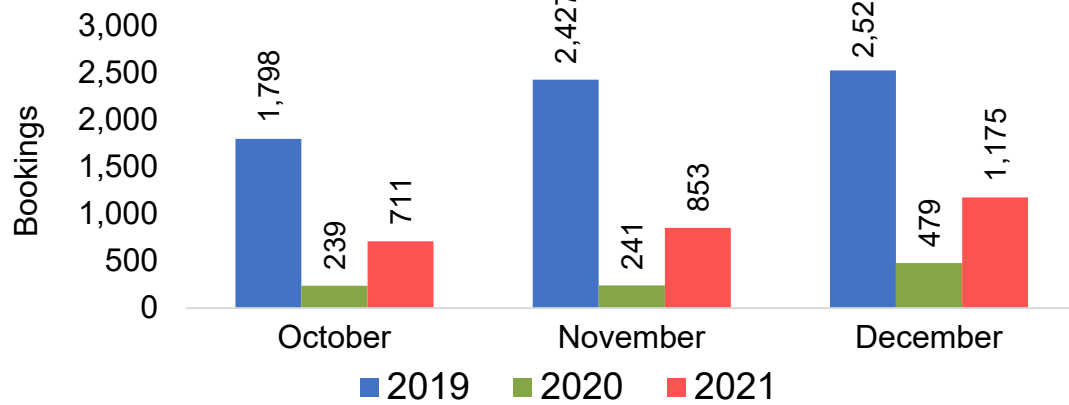

Lāna‘i by Quarter 2021 (cont.)

Source: Global Agency Pro as of 09/25/21

Kaua'i by Month 2021

Travel Agency Booking Pace for Future Arrivals
U.S.

Travel Agency Booking Pace for Future Arrivals
Japan

Travel Agency Booking Pace for Future Arrivals
Canada

Travel Agency Booking Pace for Future Arrivals
Korea

Kaua'i by Month 2021 (cont.)

Source: Global Agency Pro as of 09/25/21

Kaua'i by Quarter 2021

Travel Agency Booking Pace for Future Arrivals
U.S.

Travel Agency Booking Pace for Future Arrivals
Japan

Travel Agency Booking Pace for Future Arrivals
Canada

Travel Agency Booking Pace for Future Arrivals
Korea

Kaua'i by Quarter 2021 (cont.)

Source: Global Agency Pro as of 09/25/21

Hawai'i Island by Month 2021

Travel Agency Booking Pace for Future Arrivals
U.S.

Travel Agency Booking Pace for Future Arrivals
Japan

Travel Agency Booking Pace for Future Arrivals
Canada

Travel Agency Booking Pace for Future Arrivals
Korea