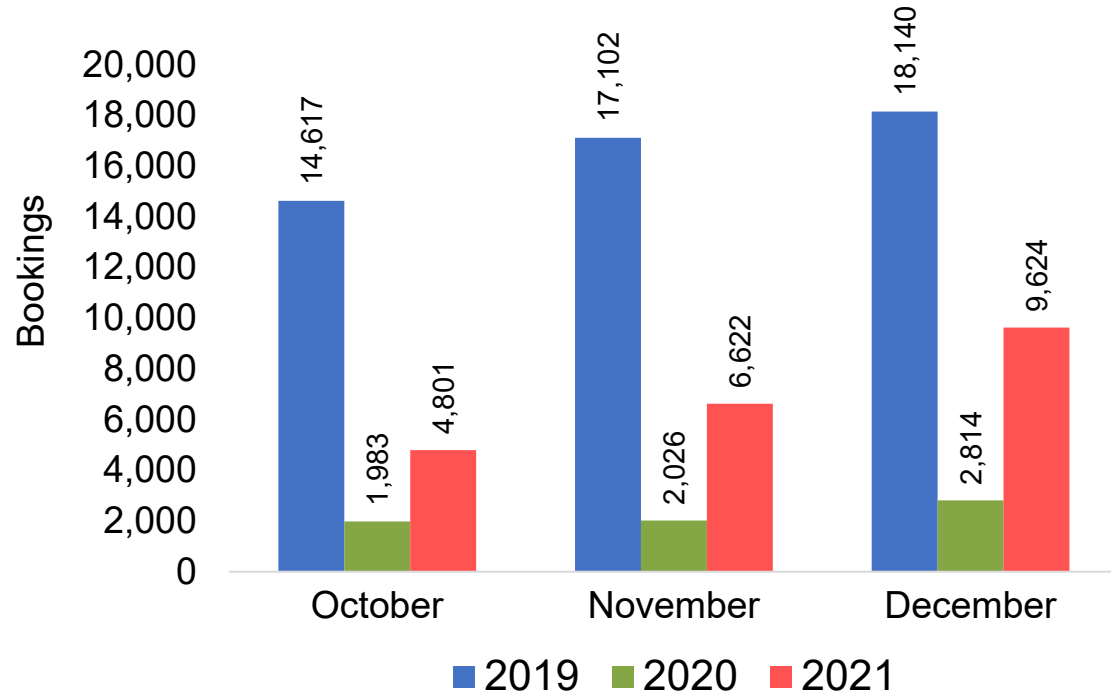

Global Agency Pro Index

- Bookings
 - Net sum of the number of visitors (i.e., excluding Hawai'i residents and inter-island travelers) from Sales transactions counted, including Exchanges and Refunds.
- Booking Date
 - The date on which the ticket was purchased by the passenger. Also known as the Sales Date.
- Travel Date
 - The date on which travel is expected to take place.
- Point of Origin Country
 - The country which contains the airport at which the ticket started.
- Travel Agency
 - Travel Agency associated with the ticket is doing business (DBA).

US

Travel Agency Booking Pace for Future Arrivals, by Month

Travel Agency Booking Pace for Future Arrivals, by Quarter

Source: Global Agency Pro as of 09/25/21

JAPAN

Travel Agency Booking Pace for Future Arrivals, by Month

Travel Agency Booking Pace for Future Arrivals, by Quarter

Source: Global Agency Pro as of 09/25/21

CANADA

Travel Agency Booking Pace for Future Arrivals, by Month

Travel Agency Booking Pace for Future Arrivals, by Quarter