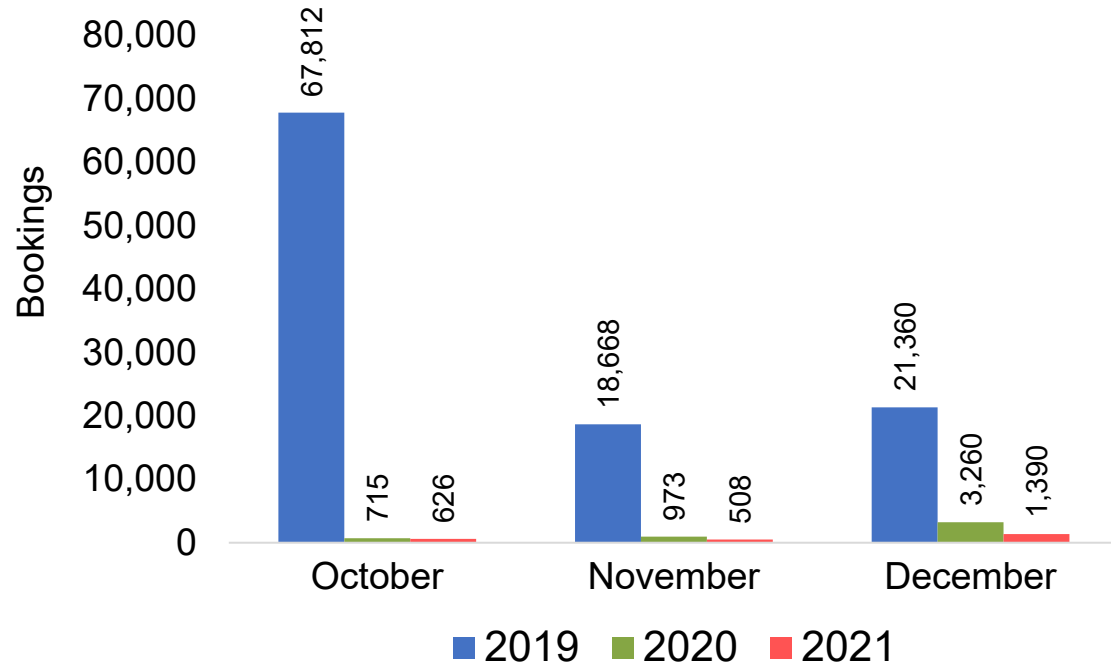

Global Agency Pro Index

- Bookings
 - Net sum of the number of visitors (i.e., excluding Hawai'i residents and inter-island travelers) from Sales transactions counted, including Exchanges and Refunds.
- Booking Date
 - The date on which the ticket was purchased by the passenger. Also known as the Sales Date.
- Travel Date
 - The date on which travel is expected to take place.
- Point of Origin Country
 - The country which contains the airport at which the ticket started.
- Travel Agency
 - Travel Agency associated with the ticket is doing business (DBA).

US

Travel Agency Booking Pace for Future Arrivals, by Month

Travel Agency Booking Pace for Future Arrivals, by Quarter

Source: Global Agency Pro as of 09/25/21

JAPAN

Travel Agency Booking Pace for Future Arrivals, by Month

Travel Agency Booking Pace for Future Arrivals, by Quarter

Source: Global Agency Pro as of 09/25/21

CANADA

Travel Agency Booking Pace for Future Arrivals, by Month

Travel Agency Booking Pace for Future Arrivals, by Quarter