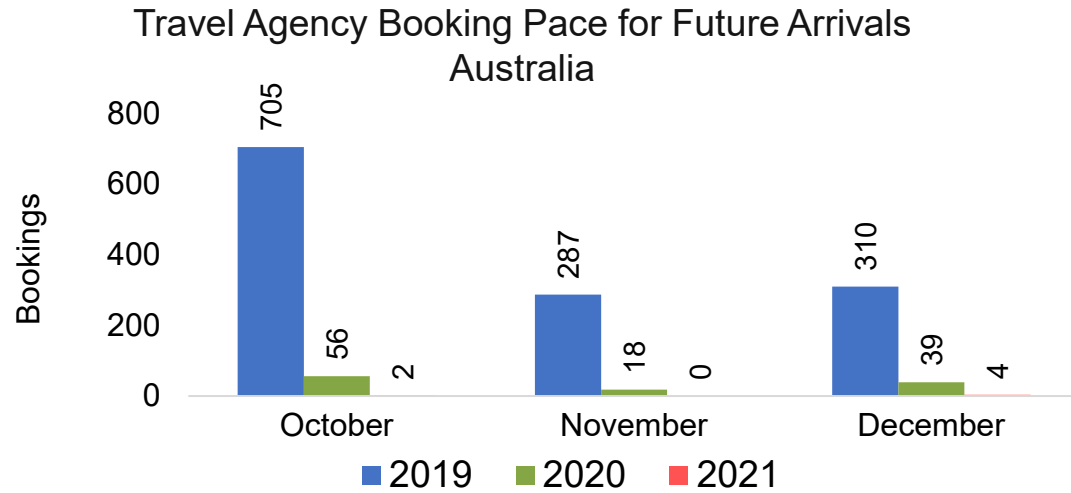

Travel Agency Booking Pace for Future Arrivals
Korea

Kaua'i by Month 2021 (cont.)

Source: Global Agency Pro as of 09/25/21

Kaua'i by Quarter 2021

Travel Agency Booking Pace for Future Arrivals
U.S.

Travel Agency Booking Pace for Future Arrivals
Japan

Travel Agency Booking Pace for Future Arrivals
Canada

Travel Agency Booking Pace for Future Arrivals
Korea

Kaua'i by Quarter 2021 (cont.)

Source: Global Agency Pro as of 09/25/21

Hawai'i Island by Month 2021

Travel Agency Booking Pace for Future Arrivals
U.S.

Travel Agency Booking Pace for Future Arrivals
Japan

Travel Agency Booking Pace for Future Arrivals
Canada

Travel Agency Booking Pace for Future Arrivals
Korea

Hawai'i Island by Month 2021 (cont.)

Hawai'i Island by Quarter 2021

Travel Agency Booking Pace for Future Arrivals

Travel Agency Booking Pace for Future Arrivals

Travel Agency Booking Pace for Future Arrivals