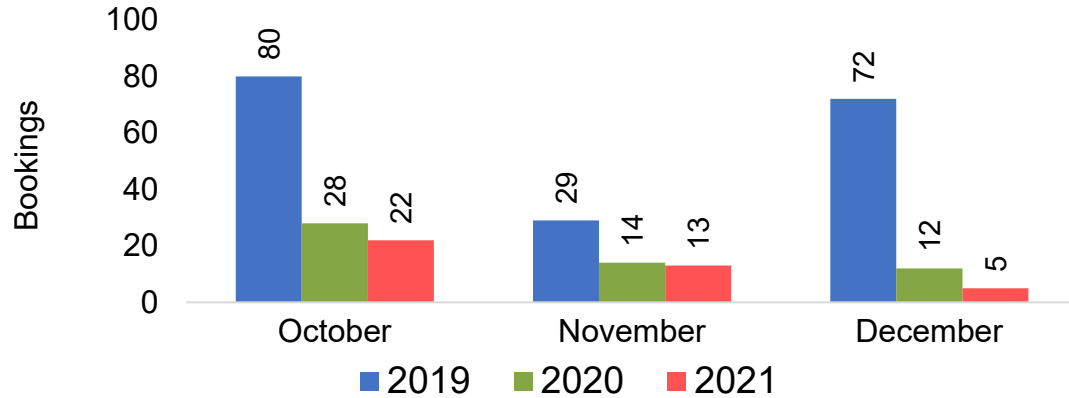

Travel Agency Booking Pace for Future Arrivals
Canada

Travel Agency Booking Pace for Future Arrivals
Korea

Maui by Month 2021 (cont.)

Source: Global Agency Pro as of 09/25/21

Maui by Quarter 2021

Travel Agency Booking Pace for Future Arrivals
U.S.

Travel Agency Booking Pace for Future Arrivals
Japan

Travel Agency Booking Pace for Future Arrivals
Canada

Travel Agency Booking Pace for Future Arrivals
Korea

Maui by Quarter 2021 (cont.)

Source: Global Agency Pro as of 09/25/21

Moloka'i by Month 2021

Travel Agency Booking Pace for Future Arrivals
U.S.

Travel Agency Booking Pace for Future Arrivals
Japan

Travel Agency Booking Pace for Future Arrivals
Canada

Travel Agency Booking Pace for Future Arrivals
Korea

Moloka'i by Month 2021 (cont.)

Travel Agency Booking Pace for Future Arrivals
Australia

Moloka'i by Quarter 2021

Travel Agency Booking Pace for Future Arrivals
U.S.

Travel Agency Booking Pace for Future Arrivals
Japan