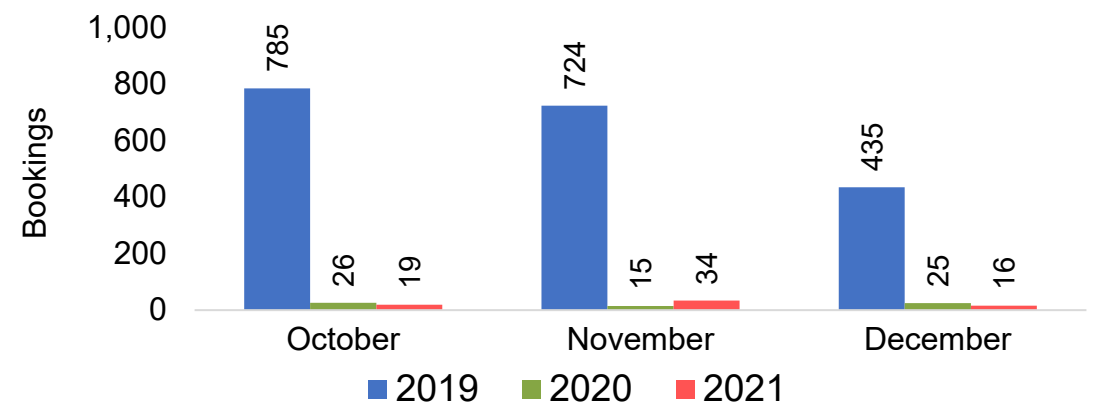

O'ahu by Quarter 2021

Travel Agency Booking Pace for Future Arrivals
U.S.

Travel Agency Booking Pace for Future Arrivals
Japan

Travel Agency Booking Pace for Future Arrivals
Canada

Travel Agency Booking Pace for Future Arrivals
Korea

Source: Global Agency Pro as of 09/25/21

O'ahu by Quarter 2021 (cont.)

Source: Global Agency Pro as of 09/25/21

Maui by Month 2021

Travel Agency Booking Pace for Future Arrivals
U.S.

Travel Agency Booking Pace for Future Arrivals
Japan

Travel Agency Booking Pace for Future Arrivals
Canada

Travel Agency Booking Pace for Future Arrivals
Korea

Maui by Month 2021 (cont.)

Source: Global Agency Pro as of 09/25/21

Maui by Quarter 2021

Travel Agency Booking Pace for Future Arrivals
U.S.