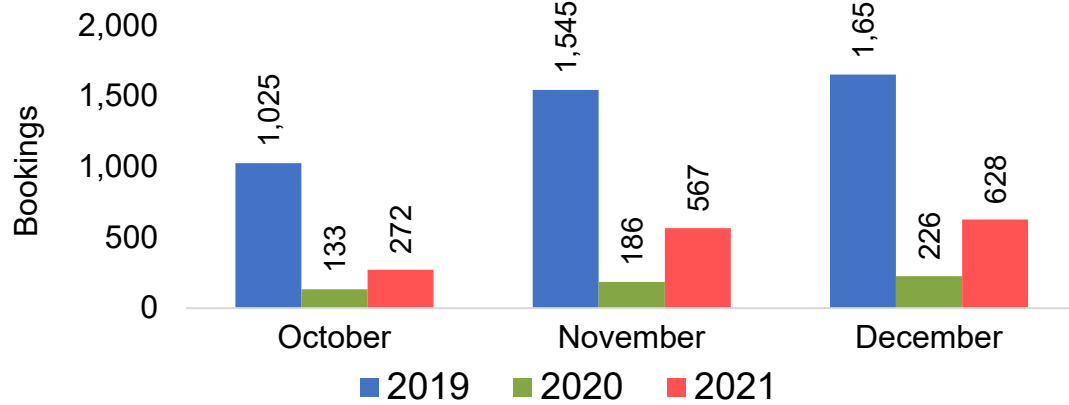

Lānaʻi by Quarter 2021

Travel Agency Booking Pace for Future Arrivals
U.S.

Travel Agency Booking Pace for Future Arrivals
Japan

Travel Agency Booking Pace for Future Arrivals
Canada

Travel Agency Booking Pace for Future Arrivals
Korea

Lāna‘i by Quarter 2021 (cont.)

Source: Global Agency Pro as of 09/25/21

Kaua'i by Month 2021

Travel Agency Booking Pace for Future Arrivals
U.S.

Travel Agency Booking Pace for Future Arrivals
Japan

Travel Agency Booking Pace for Future Arrivals
Canada

Travel Agency Booking Pace for Future Arrivals
Korea

Kaua'i by Month 2021 (cont.)

Source: Global Agency Pro as of 09/25/21

Kaua'i by Quarter 2021

Travel Agency Booking Pace for Future Arrivals
U.S.

Travel Agency Booking Pace for Future Arrivals
Japan