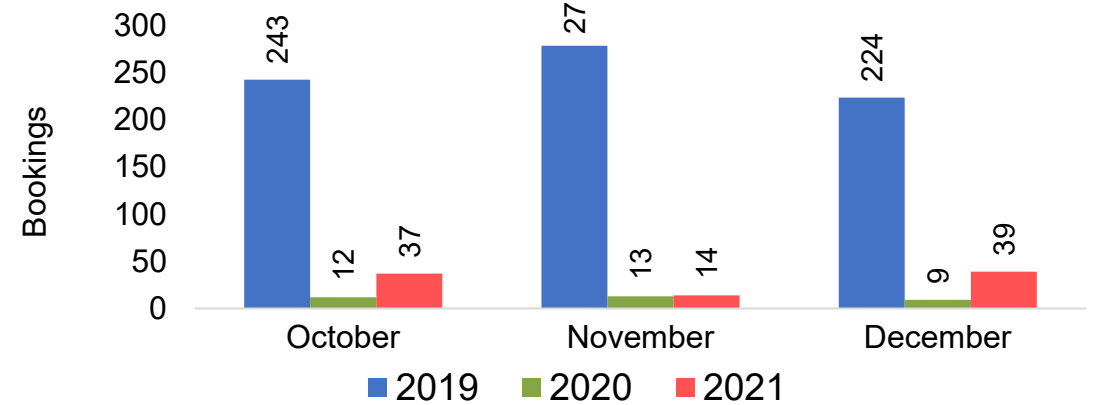

Travel Agency Booking Pace for Future Arrivals
Canada

Travel Agency Booking Pace for Future Arrivals
Korea

Kaua'i by Quarter 2021 (cont.)

Source: Global Agency Pro as of 09/25/21

Hawai'i Island by Month 2021

Travel Agency Booking Pace for Future Arrivals
U.S.

Travel Agency Booking Pace for Future Arrivals
Japan

Travel Agency Booking Pace for Future Arrivals
Canada

Travel Agency Booking Pace for Future Arrivals
Korea

Hawai'i Island by Month 2021 (cont.)

Hawai'i Island by Quarter 2021

Travel Agency Booking Pace for Future Arrivals

Travel Agency Booking Pace for Future Arrivals

Travel Agency Booking Pace for Future Arrivals