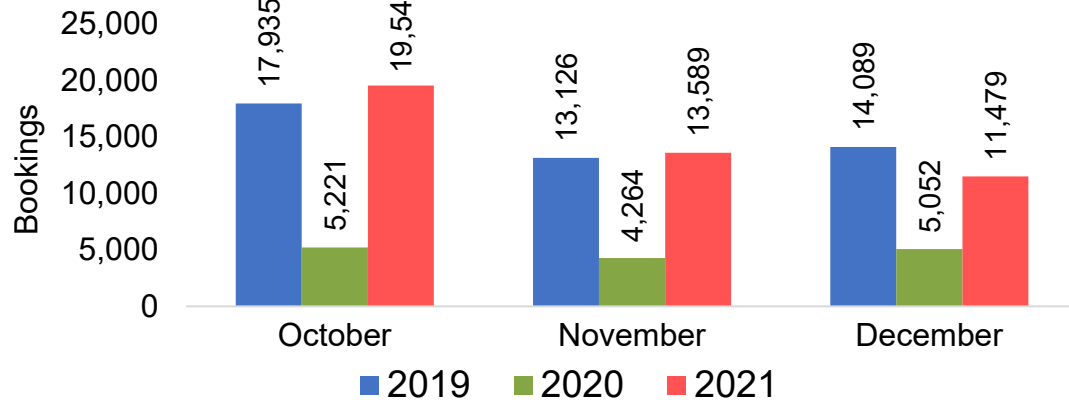

Lāna‘i by Quarter 2021 (cont.)

Source: Global Agency Pro as of 09/25/21

Kaua'i by Month 2021

Travel Agency Booking Pace for Future Arrivals
U.S.

Travel Agency Booking Pace for Future Arrivals
Japan

Travel Agency Booking Pace for Future Arrivals
Canada

Travel Agency Booking Pace for Future Arrivals
Korea

Kaua'i by Month 2021 (cont.)

Source: Global Agency Pro as of 09/25/21

Kaua'i by Quarter 2021

Travel Agency Booking Pace for Future Arrivals
U.S.

Travel Agency Booking Pace for Future Arrivals
Japan

Travel Agency Booking Pace for Future Arrivals
Canada

Travel Agency Booking Pace for Future Arrivals
Korea

Kaua'i by Quarter 2021 (cont.)

Source: Global Agency Pro as of 09/25/21

Hawai'i Island by Month 2021

Travel Agency Booking Pace for Future Arrivals
U.S.

Travel Agency Booking Pace for Future Arrivals
Japan

Travel Agency Booking Pace for Future Arrivals
Canada

Travel Agency Booking Pace for Future Arrivals
Korea