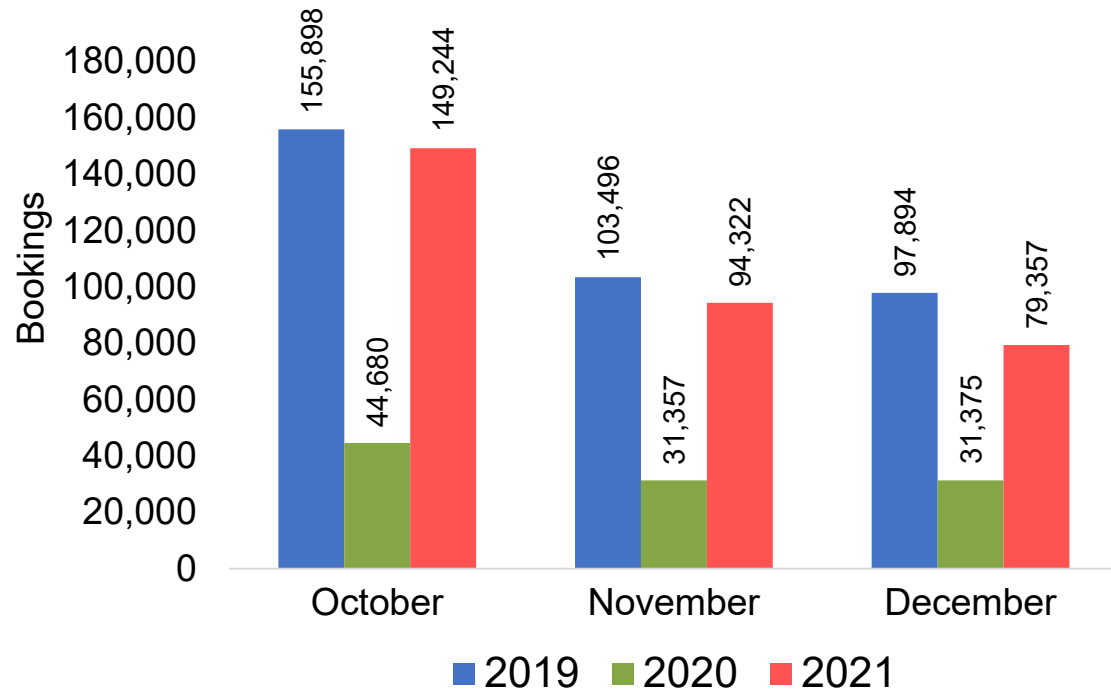

US

Travel Agency Booking Pace for Future Arrivals, by Month