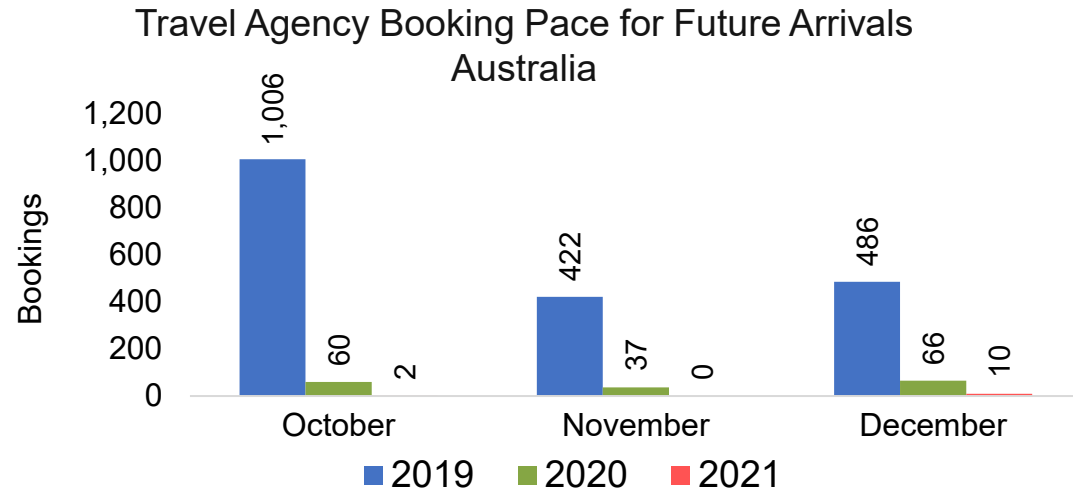

O'ahu by Quarter 2021

Travel Agency Booking Pace for Future Arrivals
U.S.

Travel Agency Booking Pace for Future Arrivals
Japan

Travel Agency Booking Pace for Future Arrivals
Canada

Travel Agency Booking Pace for Future Arrivals
Korea

Source: Global Agency Pro as of 09/25/21

O'ahu by Quarter 2021 (cont.)

Source: Global Agency Pro as of 09/25/21

Maui by Month 2021

Travel Agency Booking Pace for Future Arrivals
U.S.

Travel Agency Booking Pace for Future Arrivals
Japan

Travel Agency Booking Pace for Future Arrivals
Canada

Travel Agency Booking Pace for Future Arrivals
Korea

Maui by Month 2021 (cont.)

Source: Global Agency Pro as of 09/25/21

Maui by Quarter 2021

Travel Agency Booking Pace for Future Arrivals
U.S.