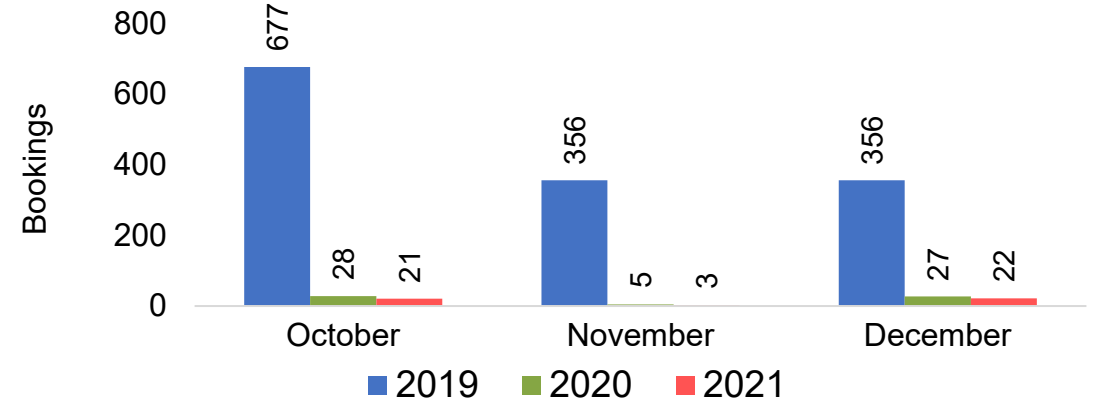

O'ahu by Quarter 2021

Travel Agency Booking Pace for Future Arrivals
U.S.

Travel Agency Booking Pace for Future Arrivals
Japan

Travel Agency Booking Pace for Future Arrivals
Canada

Travel Agency Booking Pace for Future Arrivals
Korea

Source: Global Agency Pro as of 09/25/21

O'ahu by Quarter 2021 (cont.)

Source: Global Agency Pro as of 09/25/21

Maui by Month 2021

Travel Agency Booking Pace for Future Arrivals
U.S.

Travel Agency Booking Pace for Future Arrivals
Japan

Travel Agency Booking Pace for Future Arrivals
Canada

Travel Agency Booking Pace for Future Arrivals
Korea

Maui by Month 2021 (cont.)

Source: Global Agency Pro as of 09/25/21

Maui by Quarter 2021

Travel Agency Booking Pace for Future Arrivals
U.S.