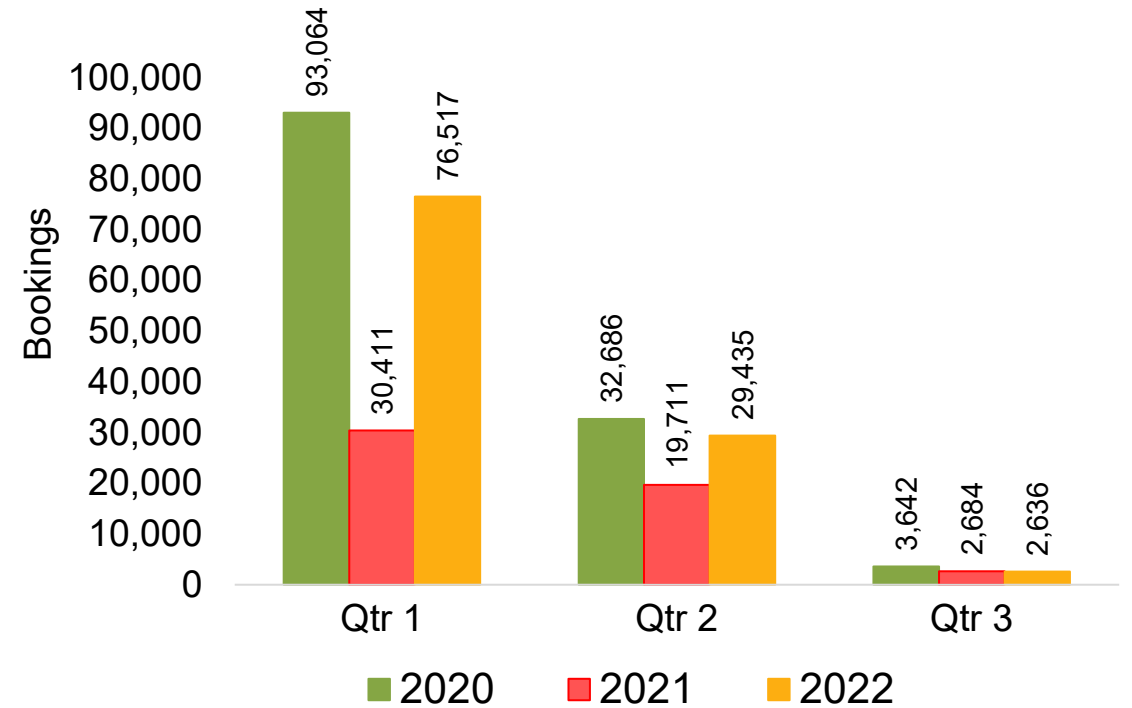

Global Agency Pro Index

- Bookings
 - Net sum of the number of visitors (i.e., excluding Hawai'i residents and inter-island travelers) from Sales transactions counted, including Exchanges and Refunds.
- Booking Date
 - The date on which the ticket was purchased by the passenger. Also known as the Sales Date.
- Travel Date
 - The date on which travel is expected to take place.
- Point of Origin Country
 - The country which contains the airport at which the ticket started.
- Travel Agency
 - Travel Agency associated with the ticket is doing business (DBA).

US

Travel Agency Booking Pace for Future Arrivals, by Month

Travel Agency Booking Pace for Future Arrivals, by Quarter

Source: Global Agency Pro as of 09/25/21

JAPAN

Travel Agency Booking Pace for Future Arrivals, by Month