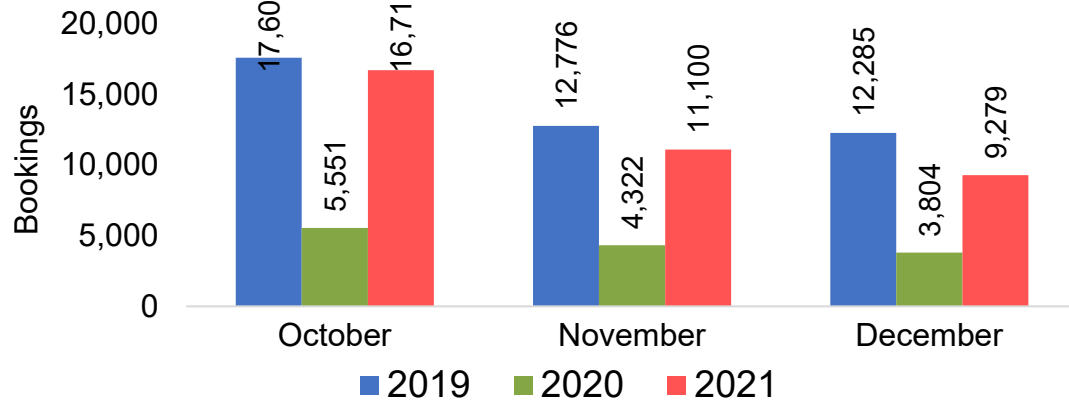

Travel Agency Booking Pace for Future Arrivals
Canada

Travel Agency Booking Pace for Future Arrivals
Korea

Moloka'i by Quarter 2021 (cont.)

Source: Global Agency Pro as of 09/25/21

Lānaʻi by Month 2021

Travel Agency Booking Pace for Future Arrivals
U.S.

Travel Agency Booking Pace for Future Arrivals
Japan

Travel Agency Booking Pace for Future Arrivals
Canada

Travel Agency Booking Pace for Future Arrivals
Korea

Lānaʻi by Month 2021 (cont.)

Source: Global Agency Pro as of 09/25/21

Lānaʻi by Quarter 2021

Travel Agency Booking Pace for Future Arrivals
U.S.

Travel Agency Booking Pace for Future Arrivals
Japan

Travel Agency Booking Pace for Future Arrivals
Canada

Travel Agency Booking Pace for Future Arrivals
Korea

Lāna‘i by Quarter 2021 (cont.)

Source: Global Agency Pro as of 09/25/21

Kaua'i by Month 2021

Travel Agency Booking Pace for Future Arrivals
U.S.

Travel Agency Booking Pace for Future Arrivals
Japan

Travel Agency Booking Pace for Future Arrivals
Canada