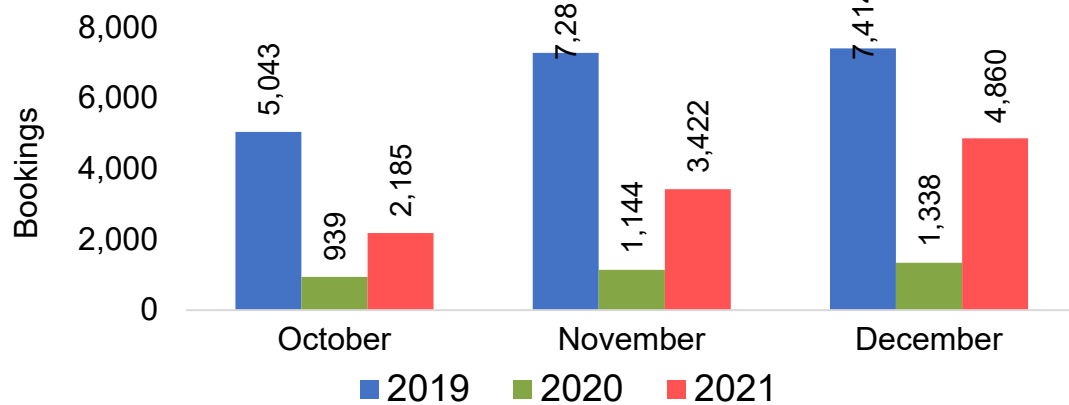

O'ahu by Quarter 2021

Travel Agency Booking Pace for Future Arrivals
U.S.

Travel Agency Booking Pace for Future Arrivals
Japan

Travel Agency Booking Pace for Future Arrivals
Canada

Travel Agency Booking Pace for Future Arrivals
Korea

Source: Global Agency Pro as of 09/25/21

O'ahu by Quarter 2021 (cont.)

Source: Global Agency Pro as of 09/25/21

Maui by Month 2021

Travel Agency Booking Pace for Future Arrivals
U.S.

Travel Agency Booking Pace for Future Arrivals
Japan

Travel Agency Booking Pace for Future Arrivals
Canada

Travel Agency Booking Pace for Future Arrivals
Korea

Maui by Month 2021 (cont.)

Source: Global Agency Pro as of 09/25/21

Maui by Quarter 2021

Travel Agency Booking Pace for Future Arrivals
U.S.