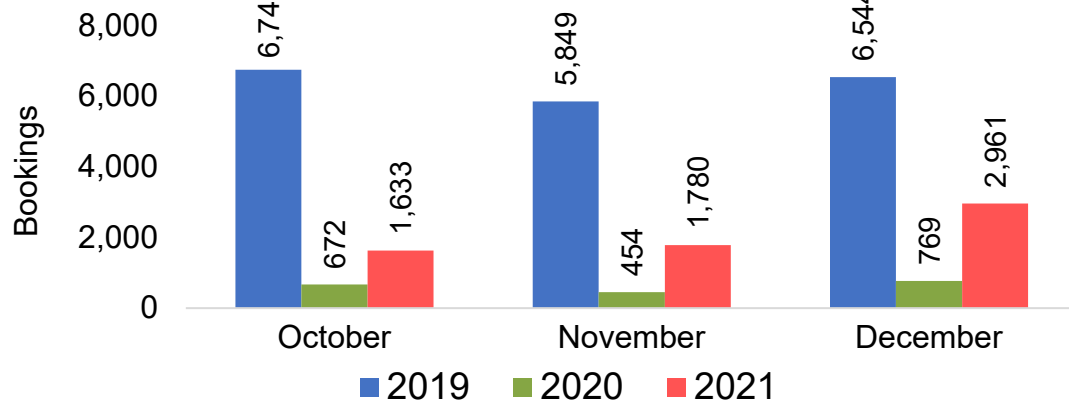

Source: Global Agency Pro as of 09/25/21

KOREA

Travel Agency Booking Pace for Future Arrivals, by Month

Travel Agency Booking Pace for Future Arrivals, by Quarter

Source: Global Agency Pro as of 09/25/21

AUSTRALIA

Travel Agency Booking Pace for Future Arrivals, by Month

Travel Agency Booking Pace for Future Arrivals, by Quarter

Source: Global Agency Pro as of 09/25/21

O'ahu by Month 2021

Travel Agency Booking Pace for Future Arrivals
U.S.

Travel Agency Booking Pace for Future Arrivals
Japan

Travel Agency Booking Pace for Future Arrivals
Canada

Travel Agency Booking Pace for Future Arrivals
Korea

O'ahu by Month 2021 (cont.)

Source: Global Agency Pro as of 09/25/21