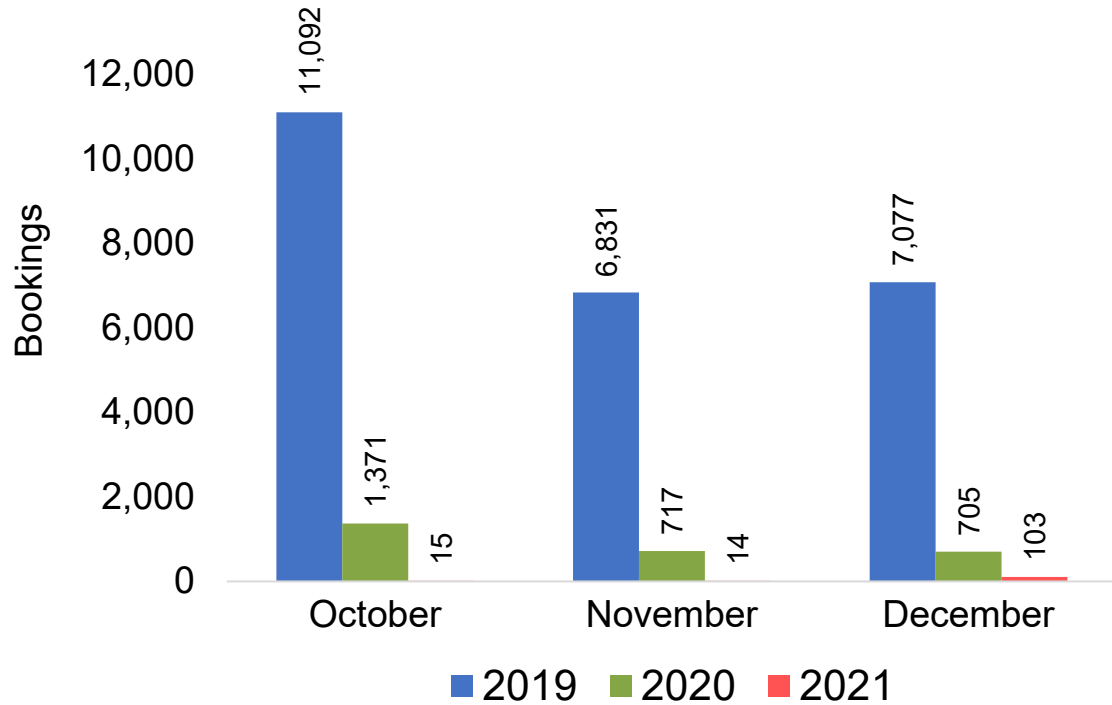

Travel Agency Booking Pace for Future Arrivals, by Quarter

Source: Global Agency Pro as of 09/25/21

CANADA

Travel Agency Booking Pace for Future Arrivals, by Month

Travel Agency Booking Pace for Future Arrivals, by Quarter

Source: Global Agency Pro as of 09/25/21

KOREA

Travel Agency Booking Pace for Future Arrivals, by Month

Travel Agency Booking Pace for Future Arrivals, by Quarter

Source: Global Agency Pro as of 09/25/21

AUSTRALIA

Travel Agency Booking Pace for Future Arrivals, by Month

Travel Agency Booking Pace for Future Arrivals, by Quarter

Source: Global Agency Pro as of 09/25/21

O'ahu by Month 2021

Travel Agency Booking Pace for Future Arrivals
U.S.