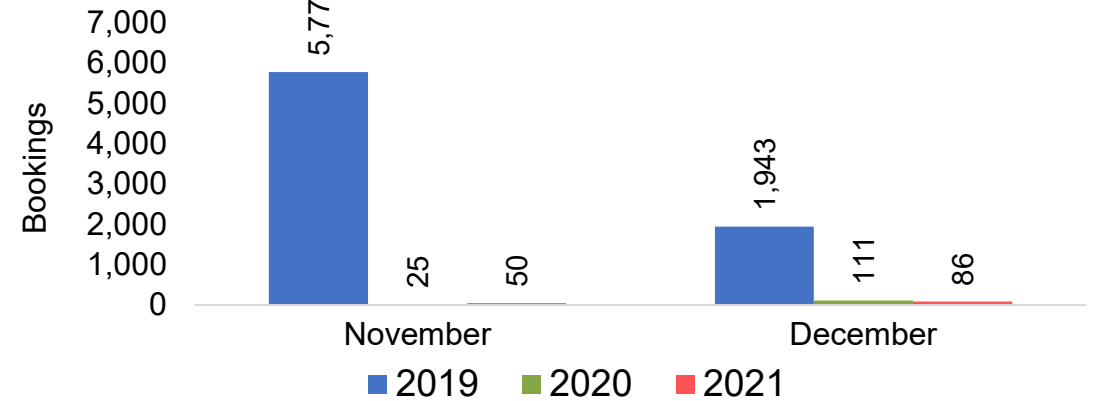

Source: Global Agency Pro as of 10/30/21

Kaua'i by Month 2021 (cont.)

Source: Global Agency Pro as of 10/30/21

Kaua'i by Quarter 2021

Travel Agency Booking Pace for Future Arrivals
U.S.

Travel Agency Booking Pace for Future Arrivals
Japan

Travel Agency Booking Pace for Future Arrivals
Canada

Travel Agency Booking Pace for Future Arrivals
Korea

Source: Global Agency Pro as of 10/30/21

Kaua'i by Quarter 2021 (cont.)

Source: Global Agency Pro as of 10/30/21

Hawai'i Island by Month 2021

Travel Agency Booking Pace for Future Arrivals

Travel Agency Booking Pace for Future Arrivals
Japan

Travel Agency Booking Pace for Future Arrivals
Canada

Travel Agency Booking Pace for Future Arrivals
Korea