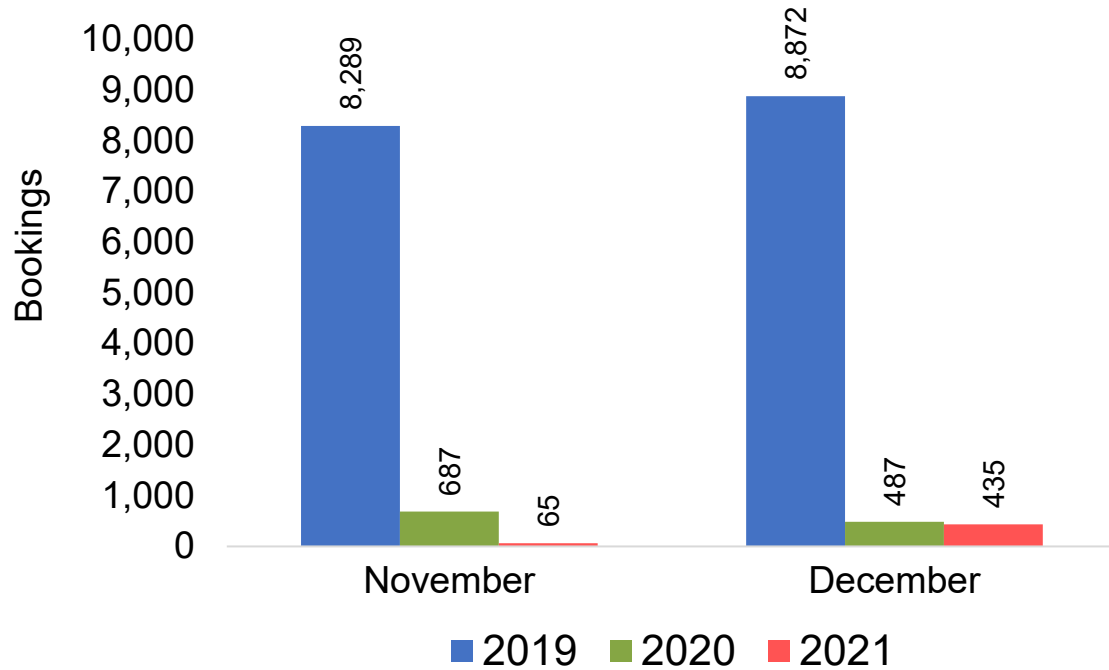

Travel Agency Booking Pace for Future Arrivals, by Quarter

Source: Global Agency Pro as of 10/30/21

CANADA

Travel Agency Booking Pace for Future Arrivals, by Month

Travel Agency Booking Pace for Future Arrivals, by Quarter

Source: Global Agency Pro as of 10/30/21

KOREA

Travel Agency Booking Pace for Future Arrivals, by Month

Travel Agency Booking Pace for Future Arrivals, by Quarter

Source: Global Agency Pro as of 10/30/21

AUSTRALIA

Travel Agency Booking Pace for Future Arrivals, by Month

Travel Agency Booking Pace for Future Arrivals, by Quarter

Source: Global Agency Pro as of 10/30/21

O'ahu by Month 2021

Travel Agency Booking Pace for Future Arrivals