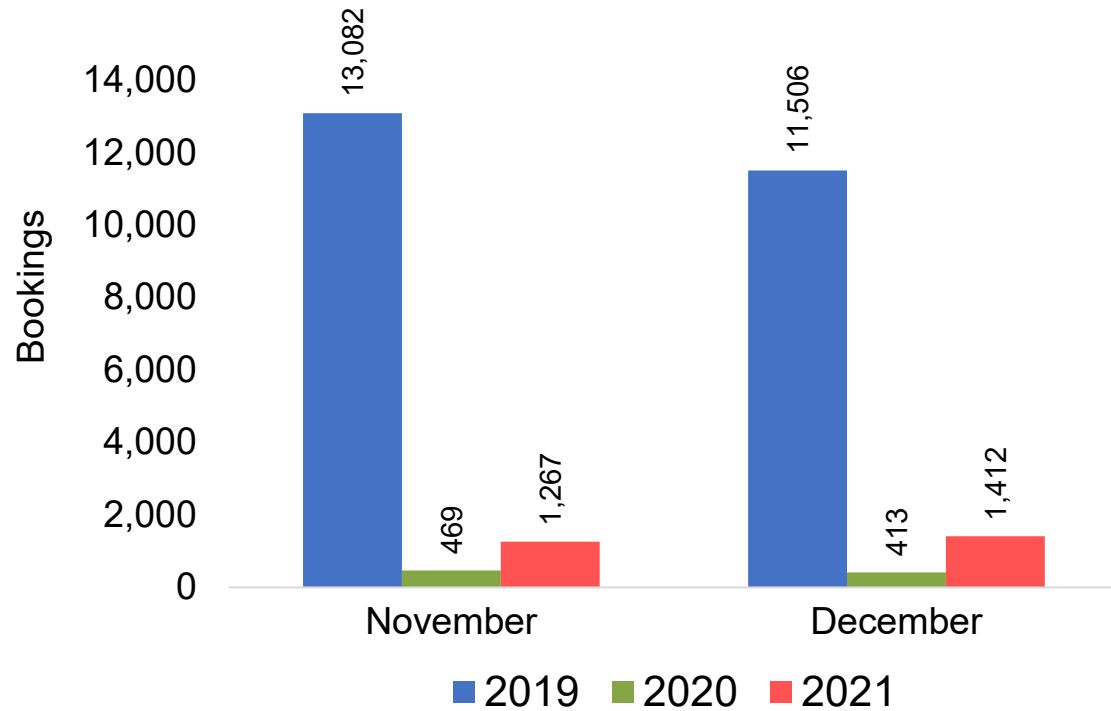

Global Agency Pro Index

- **Bookings**
 - Net sum of the number of visitors (i.e., excluding Hawai'i residents and inter-island travelers) from Sales transactions counted, including Exchanges and Refunds.
- **Booking Date**
 - The date on which the ticket was purchased by the passenger. Also known as the Sales Date.
- **Travel Date**
 - The date on which travel is expected to take place.
- **Point of Origin Country**
 - The country which contains the airport at which the ticket started.
- **Travel Agency**
 - Travel Agency associated with the ticket is doing business (DBA).

US

Travel Agency Booking Pace for Future Arrivals, by Month

Travel Agency Booking Pace for Future Arrivals, by Quarter

Source: Global Agency Pro as of 10/30/21

JAPAN

Travel Agency Booking Pace for Future Arrivals, by Month

Travel Agency Booking Pace for Future Arrivals, by Quarter

Source: Global Agency Pro as of 10/30/21

CANADA

Travel Agency Booking Pace for Future Arrivals, by Month

Travel Agency Booking Pace for Future Arrivals, by Quarter

Source: Global Agency Pro as of 10/30/21

KOREA

Travel Agency Booking Pace for Future Arrivals, by Month

Travel Agency Booking Pace for Future Arrivals, by Quarter

Source: Global Agency Pro as of 10/30/21

AUSTRALIA