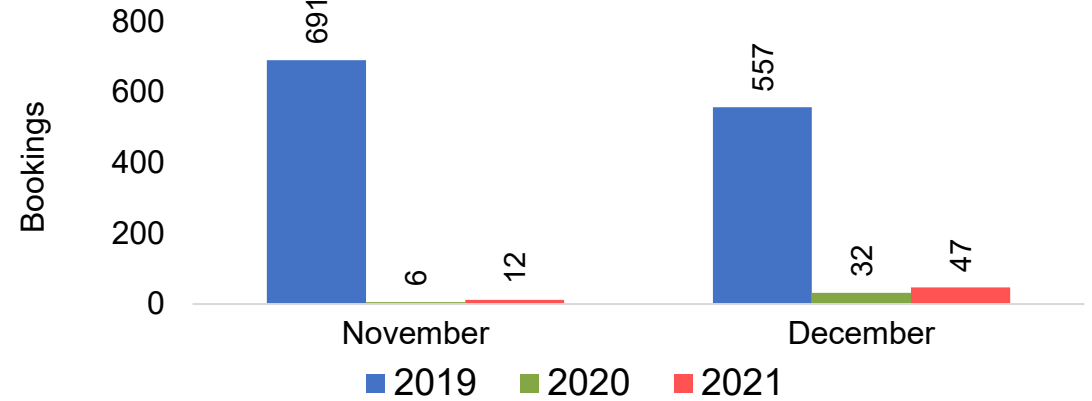

Source: Global Agency Pro as of 10/30/21

O'ahu by Quarter 2021

Travel Agency Booking Pace for Future Arrivals
U.S.

Travel Agency Booking Pace for Future Arrivals
Japan

Travel Agency Booking Pace for Future Arrivals
Canada

Travel Agency Booking Pace for Future Arrivals
Korea

Source: Global Agency Pro as of 10/30/21

O'ahu by Quarter 2021 (cont.)

Source: Global Agency Pro as of 10/30/21

Maui by Month 2021

Travel Agency Booking Pace for Future Arrivals U.S.

Travel Agency Booking Pace for Future Arrivals Japan

Travel Agency Booking Pace for Future Arrivals Canada

Travel Agency Booking Pace for Future Arrivals Korea

Source: Global Agency Pro as of 10/30/21

Maui by Month 2021 (cont.)