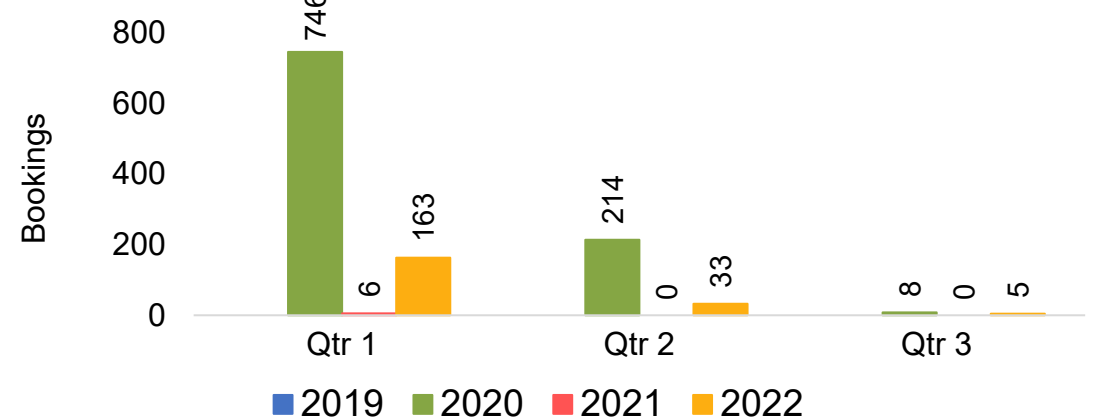

Travel Agency Booking Pace for Future Arrivals Japan

Travel Agency Booking Pace for Future Arrivals Canada

Travel Agency Booking Pace for Future Arrivals Korea

Source: Global Agency Pro as of 10/30/21

Maui by Month 2021 (cont.)

Source: Global Agency Pro as of 10/30/21

Maui by Quarter 2021

Travel Agency Booking Pace for Future Arrivals
U.S.

Travel Agency Booking Pace for Future Arrivals
Japan

Travel Agency Booking Pace for Future Arrivals
Canada

Travel Agency Booking Pace for Future Arrivals
Korea

Source: Global Agency Pro as of 10/30/21

Maui by Quarter 2021 (cont.)

Source: Global Agency Pro as of 10/30/21

Moloka'i by Month 2021

Travel Agency Booking Pace for Future Arrivals
U.S.