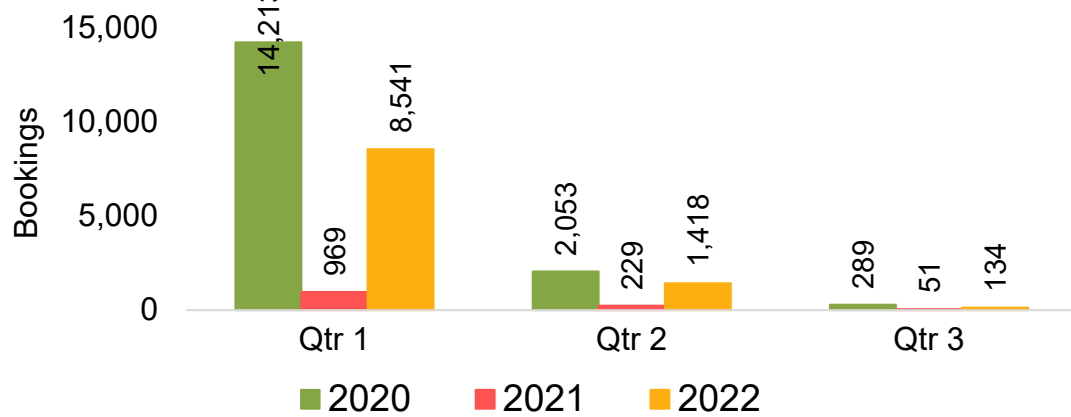

Travel Agency Booking Pace for Future Arrivals Japan

Travel Agency Booking Pace for Future Arrivals Canada

Travel Agency Booking Pace for Future Arrivals Korea

Source: Global Agency Pro as of 10/30/21

Maui by Month 2021 (cont.)

Source: Global Agency Pro as of 10/30/21

Maui by Quarter 2021

Travel Agency Booking Pace for Future Arrivals
U.S.

Travel Agency Booking Pace for Future Arrivals
Japan

Travel Agency Booking Pace for Future Arrivals
Canada

Travel Agency Booking Pace for Future Arrivals
Korea

Source: Global Agency Pro as of 10/30/21

Maui by Quarter 2021 (cont.)

Source: Global Agency Pro as of 10/30/21

Moloka'i by Month 2021

Travel Agency Booking Pace for Future Arrivals
U.S.