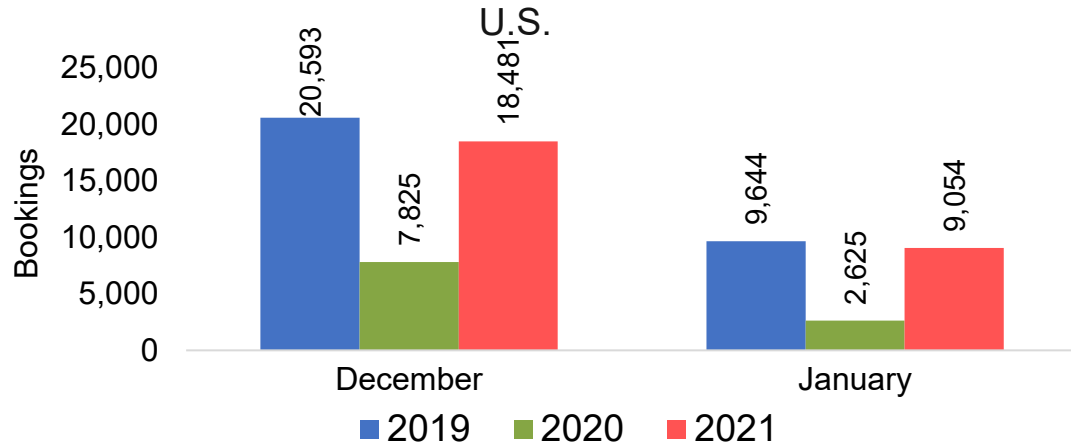

Source: Global Agency Pro as of 10/30/21

Kaua'i by Month 2021 (cont.)

Source: Global Agency Pro as of 10/30/21

Kaua'i by Quarter 2021

Travel Agency Booking Pace for Future Arrivals
U.S.

Travel Agency Booking Pace for Future Arrivals
Japan

Travel Agency Booking Pace for Future Arrivals
Canada

Travel Agency Booking Pace for Future Arrivals
Korea

Source: Global Agency Pro as of 10/30/21

Kaua'i by Quarter 2021 (cont.)

Source: Global Agency Pro as of 10/30/21

Hawai'i Island by Month 2021

Travel Agency Booking Pace for Future Arrivals

Travel Agency Booking Pace for Future Arrivals
Japan

Travel Agency Booking Pace for Future Arrivals
Canada

Travel Agency Booking Pace for Future Arrivals
Korea

Source: Global Agency Pro as of 10/30/21

Hawai'i Island by Month 2021 (cont.)

Source: Global Agency Pro as of 10/30/21

Hawai'i Island by Quarter 2021

Travel Agency Booking Pace for Future Arrivals
U.S.

Travel Agency Booking Pace for Future Arrivals
Japan