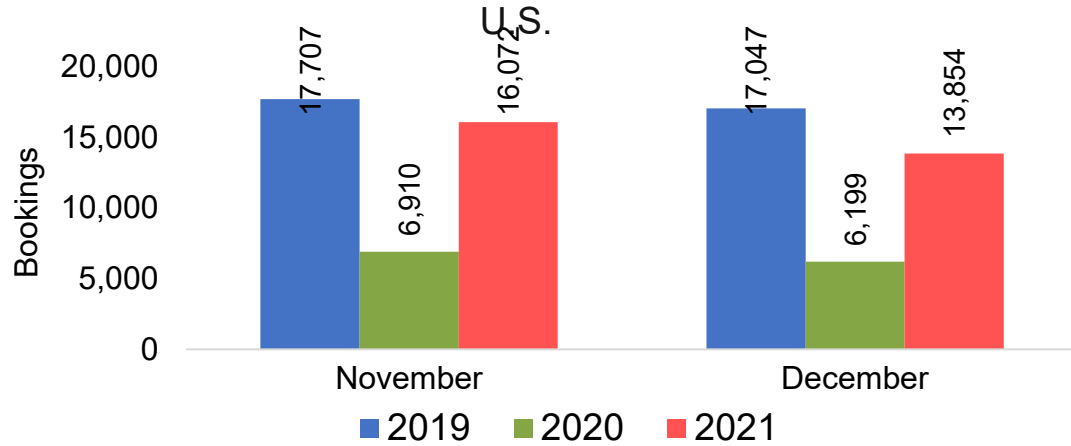

Travel Agency Booking Pace for Future Arrivals
Korea

Moloka'i by Quarter 2021 (cont.)

Source: Global Agency Pro as of 10/30/21

Lānaʻi by Month 2021

Travel Agency Booking Pace for Future Arrivals
U.S.

Travel Agency Booking Pace for Future Arrivals
Japan

Travel Agency Booking Pace for Future Arrivals
Canada

Travel Agency Booking Pace for Future Arrivals
Korea

Lānaʻi by Month 2021 (cont.)

Source: Global Agency Pro as of 10/30/21

Lānaʻi by Quarter 2021

Travel Agency Booking Pace for Future Arrivals
U.S.

Travel Agency Booking Pace for Future Arrivals
Japan

Travel Agency Booking Pace for Future Arrivals
Canada

Travel Agency Booking Pace for Future Arrivals
Korea

Lānaʻi by Quarter 2021 (cont.)

Source: Global Agency Pro as of 10/30/21

Kaua'i by Month 2021

Travel Agency Booking Pace for Future Arrivals

Travel Agency Booking Pace for Future Arrivals

Travel Agency Booking Pace for Future Arrivals

Travel Agency Booking Pace for Future Arrivals