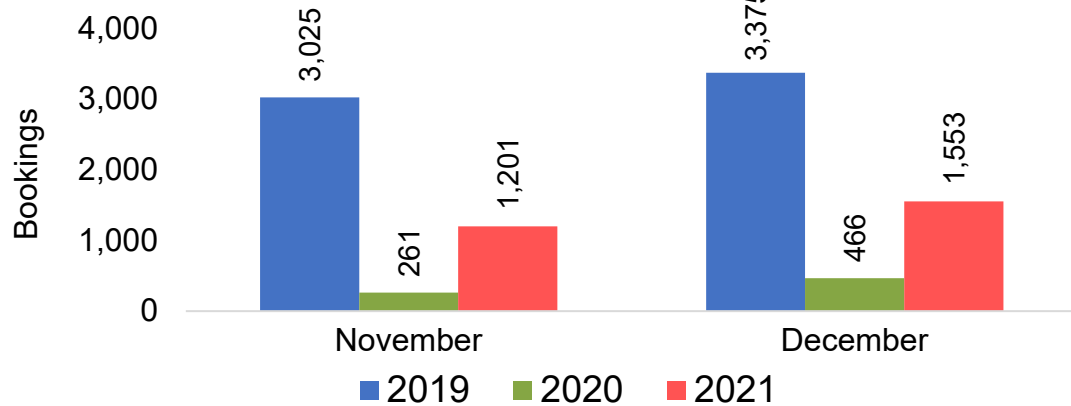

Travel Agency Booking Pace for Future Arrivals
Canada

Travel Agency Booking Pace for Future Arrivals
Korea

Source: Global Agency Pro as of 10/30/21

Kaua'i by Quarter 2021 (cont.)

Source: Global Agency Pro as of 10/30/21

Hawai'i Island by Month 2021

Travel Agency Booking Pace for Future Arrivals

Travel Agency Booking Pace for Future Arrivals
Japan

Travel Agency Booking Pace for Future Arrivals
Canada

Travel Agency Booking Pace for Future Arrivals
Korea

Source: Global Agency Pro as of 10/30/21

Hawai'i Island by Month 2021 (cont.)

Source: Global Agency Pro as of 10/30/21

Hawai'i Island by Quarter 2021

Travel Agency Booking Pace for Future Arrivals
U.S.

Travel Agency Booking Pace for Future Arrivals
Japan