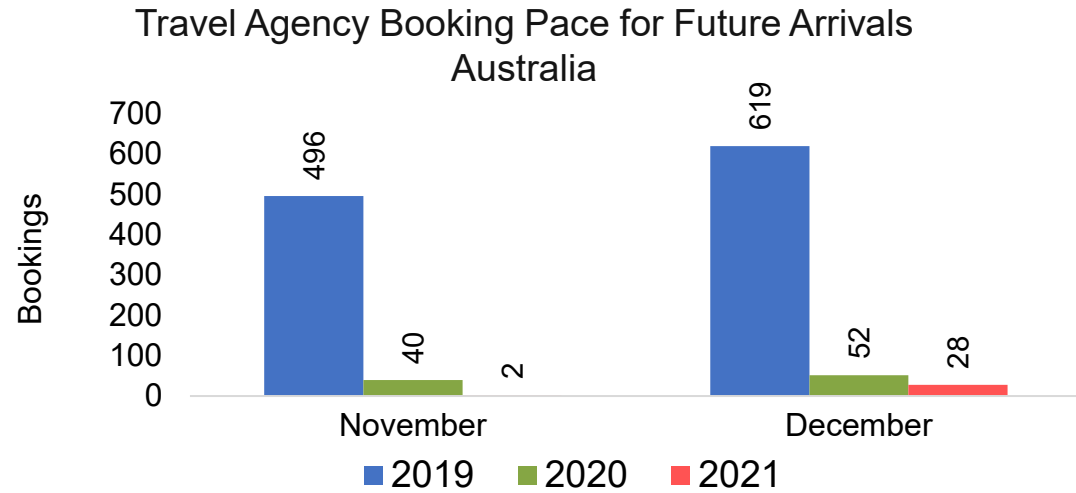

Source: Global Agency Pro as of 10/30/21

O'ahu by Quarter 2021

Travel Agency Booking Pace for Future Arrivals
U.S.

Travel Agency Booking Pace for Future Arrivals
Japan

Travel Agency Booking Pace for Future Arrivals
Canada

Travel Agency Booking Pace for Future Arrivals
Korea

Source: Global Agency Pro as of 10/30/21

O'ahu by Quarter 2021 (cont.)

Source: Global Agency Pro as of 10/30/21

Maui by Month 2021

Travel Agency Booking Pace for Future Arrivals U.S.

Travel Agency Booking Pace for Future Arrivals Japan

Travel Agency Booking Pace for Future Arrivals Canada

Travel Agency Booking Pace for Future Arrivals Korea

Source: Global Agency Pro as of 10/30/21

Maui by Month 2021 (cont.)

Source: Global Agency Pro as of 10/30/21

Maui by Quarter 2021

Travel Agency Booking Pace for Future Arrivals
U.S.

Travel Agency Booking Pace for Future Arrivals
Japan

Travel Agency Booking Pace for Future Arrivals
Canada