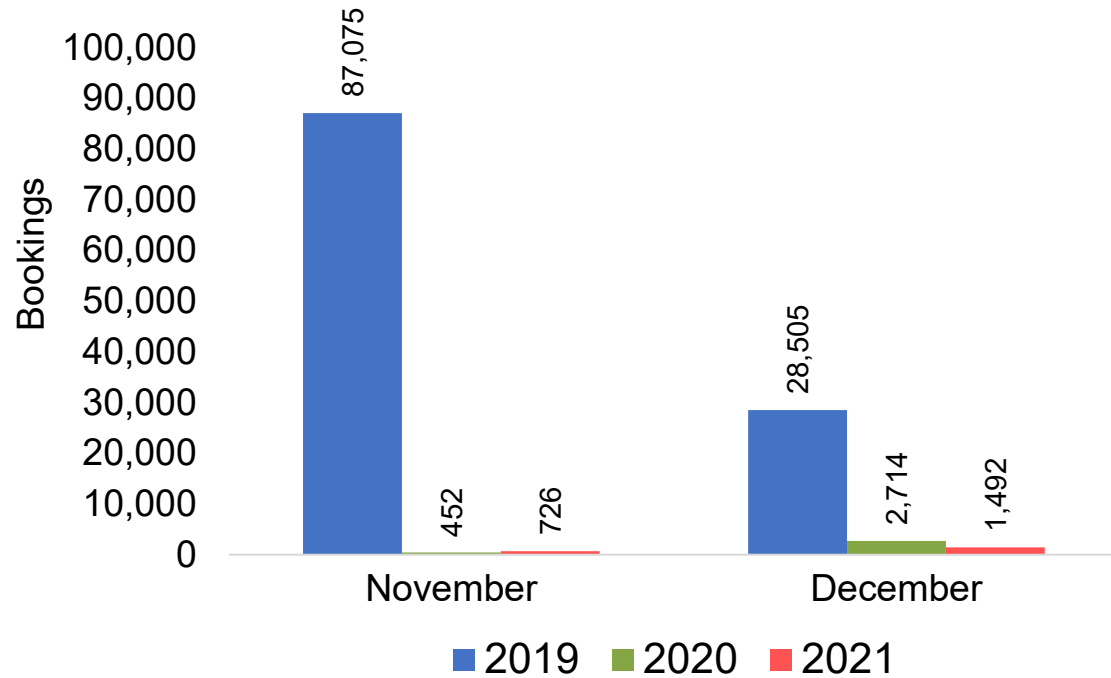

Global Agency Pro Index

- **Bookings**
 - Net sum of the number of visitors (i.e., excluding Hawai'i residents and inter-island travelers) from Sales transactions counted, including Exchanges and Refunds.
- **Booking Date**
 - The date on which the ticket was purchased by the passenger. Also known as the Sales Date.
- **Travel Date**
 - The date on which travel is expected to take place.
- **Point of Origin Country**
 - The country which contains the airport at which the ticket started.
- **Travel Agency**
 - Travel Agency associated with the ticket is doing business (DBA).

US

Travel Agency Booking Pace for Future Arrivals, by Month

Travel Agency Booking Pace for Future Arrivals, by Quarter

Source: Global Agency Pro as of 10/30/21

JAPAN

Travel Agency Booking Pace for Future Arrivals, by Month

Travel Agency Booking Pace for Future Arrivals, by Quarter

Source: Global Agency Pro as of 10/30/21

CANADA

Travel Agency Booking Pace for Future Arrivals, by Month

Travel Agency Booking Pace for Future Arrivals, by Quarter