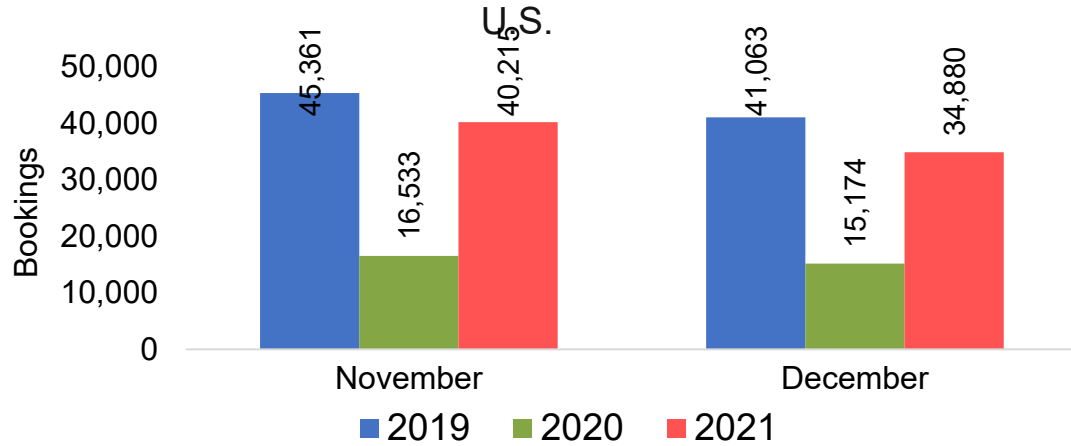

Source: Global Agency Pro as of 10/30/21

O'ahu by Quarter 2021

Travel Agency Booking Pace for Future Arrivals
U.S.

Travel Agency Booking Pace for Future Arrivals
Japan

Travel Agency Booking Pace for Future Arrivals
Canada

Travel Agency Booking Pace for Future Arrivals
Korea

Source: Global Agency Pro as of 10/30/21

O'ahu by Quarter 2021 (cont.)

Source: Global Agency Pro as of 10/30/21

Maui by Month 2021

Travel Agency Booking Pace for Future Arrivals U.S.

Travel Agency Booking Pace for Future Arrivals Japan

Travel Agency Booking Pace for Future Arrivals Canada

Travel Agency Booking Pace for Future Arrivals Korea

Source: Global Agency Pro as of 10/30/21

Maui by Month 2021 (cont.)