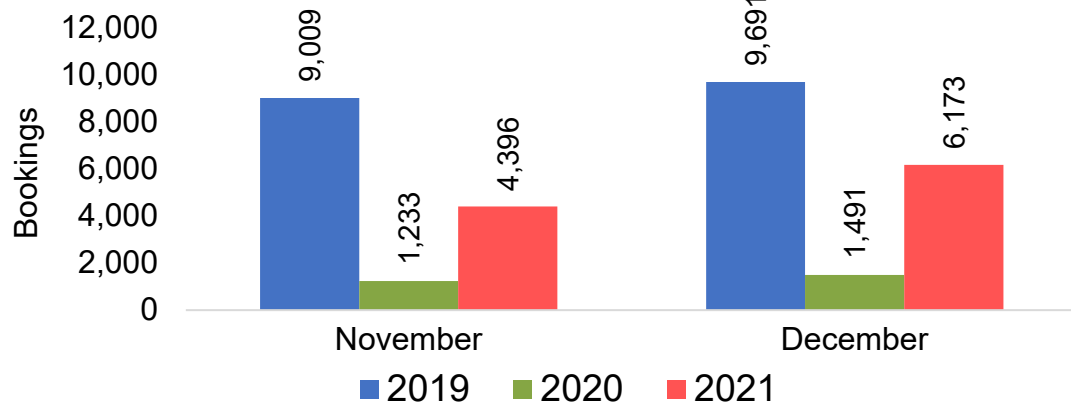

Source: Global Agency Pro as of 10/30/21

O'ahu by Quarter 2021

Travel Agency Booking Pace for Future Arrivals
U.S.

Travel Agency Booking Pace for Future Arrivals
Japan

Travel Agency Booking Pace for Future Arrivals
Canada

Travel Agency Booking Pace for Future Arrivals
Korea

Source: Global Agency Pro as of 10/30/21

O'ahu by Quarter 2021 (cont.)

Source: Global Agency Pro as of 10/30/21

Maui by Month 2021

Travel Agency Booking Pace for Future Arrivals U.S.

Travel Agency Booking Pace for Future Arrivals Japan

Travel Agency Booking Pace for Future Arrivals Canada

Travel Agency Booking Pace for Future Arrivals Korea

Source: Global Agency Pro as of 10/30/21

Maui by Month 2021 (cont.)