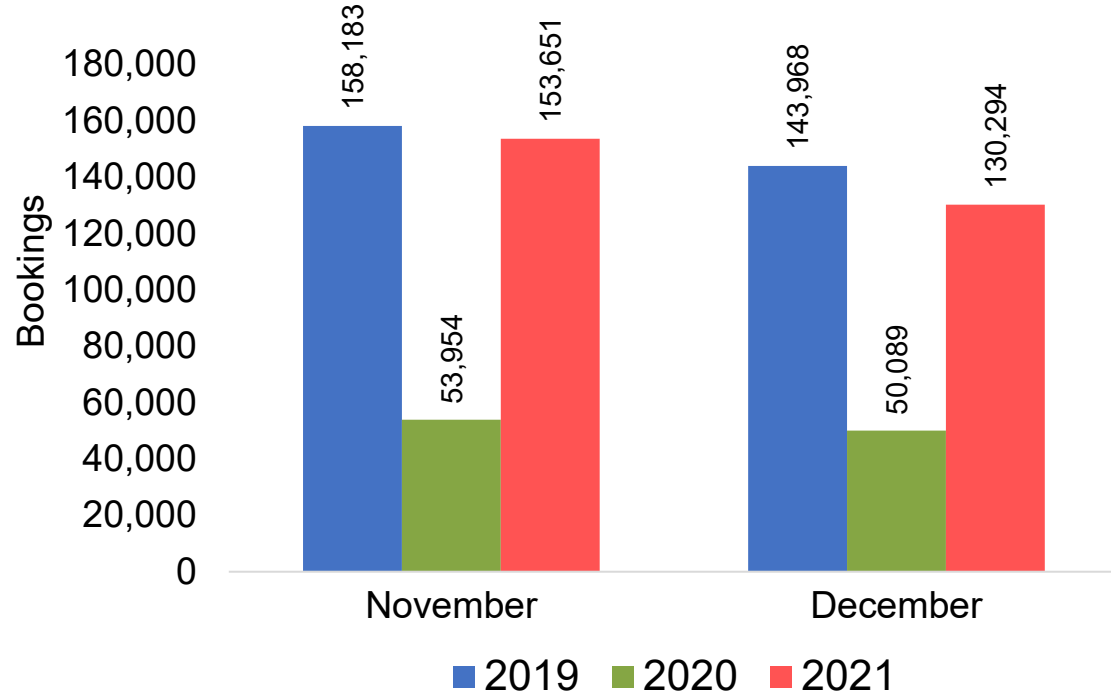

US

Travel Agency Booking Pace for Future Arrivals, by Month