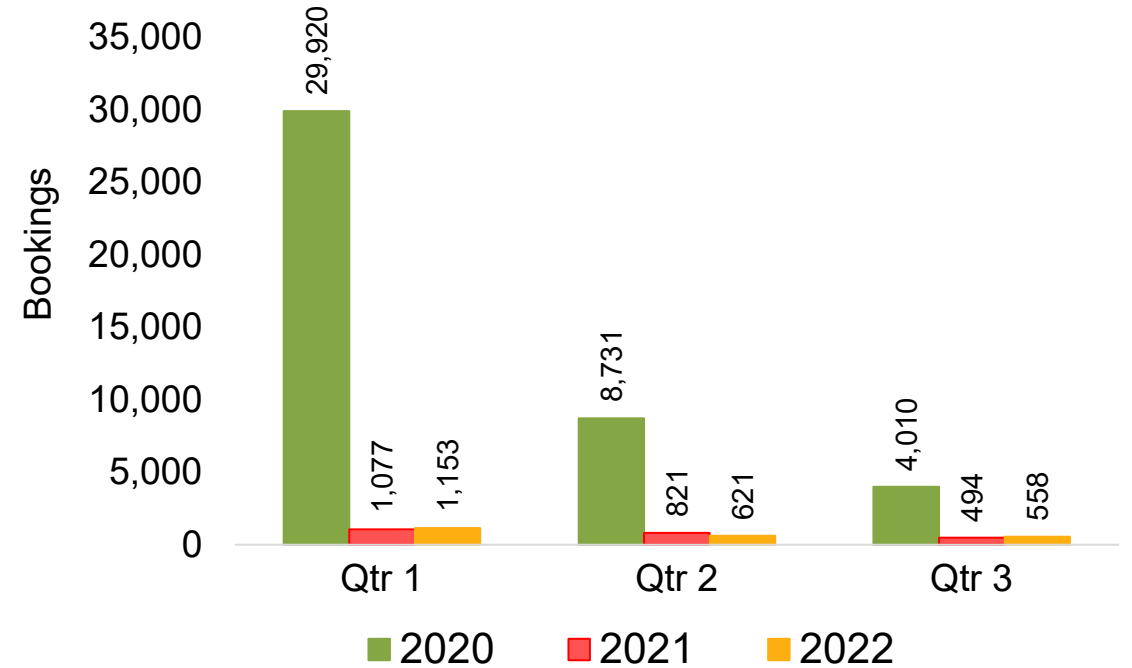

Global Agency Pro Index

- **Bookings**
 - Net sum of the number of visitors (i.e., excluding Hawai'i residents and inter-island travelers) from Sales transactions counted, including Exchanges and Refunds.
- **Booking Date**
 - The date on which the ticket was purchased by the passenger. Also known as the Sales Date.
- **Travel Date**
 - The date on which travel is expected to take place.
- **Point of Origin Country**
 - The country which contains the airport at which the ticket started.
- **Travel Agency**
 - Travel Agency associated with the ticket is doing business (DBA).

US

Travel Agency Booking Pace for Future Arrivals, by Month

Travel Agency Booking Pace for Future Arrivals, by Quarter

Source: Global Agency Pro as of 10/30/21

JAPAN

Travel Agency Booking Pace for Future Arrivals, by Month

Travel Agency Booking Pace for Future Arrivals, by Quarter

Source: Global Agency Pro as of 10/30/21

CANADA

Travel Agency Booking Pace for Future Arrivals, by Month

Travel Agency Booking Pace for Future Arrivals, by Quarter