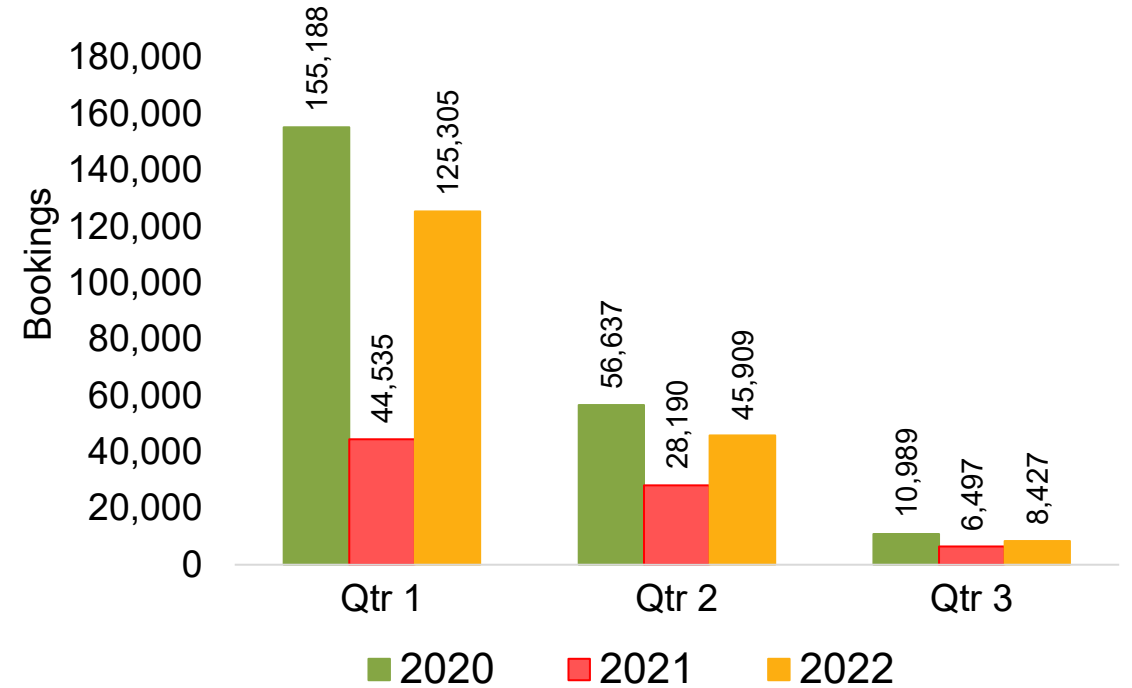

TRAVEL AGENCY BOOKING TRENDS

NOVEMBER 1, 2021

Global Agency Pro

- HTA subscribes to Global Agency Pro, an online travel distribution system consisting of Travel Agency data.
- Global Agency Pro provides access to over 90% of the world's Travel Agency airline transactions.
- The database consists of five years of historical ticketing data and one year of advance purchase data.
- The information is updated daily with a recency of two days prior to current date.

Global Agency Pro Index

- **Bookings**
 - Net sum of the number of visitors (i.e., excluding Hawai'i residents and inter-island travelers) from Sales transactions counted, including Exchanges and Refunds.
- **Booking Date**
 - The date on which the ticket was purchased by the passenger. Also known as the Sales Date.
- **Travel Date**
 - The date on which travel is expected to take place.
- **Point of Origin Country**
 - The country which contains the airport at which the ticket started.
- **Travel Agency**
 - Travel Agency associated with the ticket is doing business (DBA).

US

Travel Agency Booking Pace for Future Arrivals, by Month

Travel Agency Booking Pace for Future Arrivals, by Quarter

Source: Global Agency Pro as of 10/30/21

JAPAN

Travel Agency Booking Pace for Future Arrivals, by Month