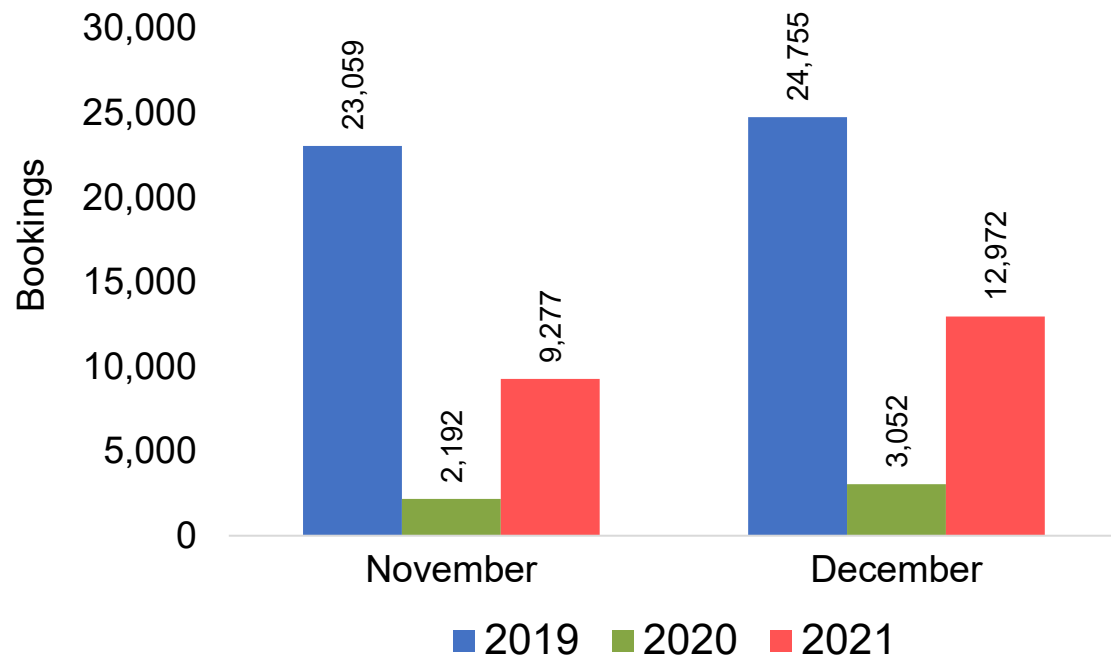

Global Agency Pro Index

- **Bookings**
 - Net sum of the number of visitors (i.e., excluding Hawai'i residents and inter-island travelers) from Sales transactions counted, including Exchanges and Refunds.
- **Booking Date**
 - The date on which the ticket was purchased by the passenger. Also known as the Sales Date.
- **Travel Date**
 - The date on which travel is expected to take place.
- **Point of Origin Country**
 - The country which contains the airport at which the ticket started.
- **Travel Agency**
 - Travel Agency associated with the ticket is doing business (DBA).

US

Travel Agency Booking Pace for Future Arrivals, by Month

Travel Agency Booking Pace for Future Arrivals, by Quarter

Source: Global Agency Pro as of 10/30/21

JAPAN

Travel Agency Booking Pace for Future Arrivals, by Month

Travel Agency Booking Pace for Future Arrivals, by Quarter

Source: Global Agency Pro as of 10/30/21

CANADA

Travel Agency Booking Pace for Future Arrivals, by Month

Travel Agency Booking Pace for Future Arrivals, by Quarter