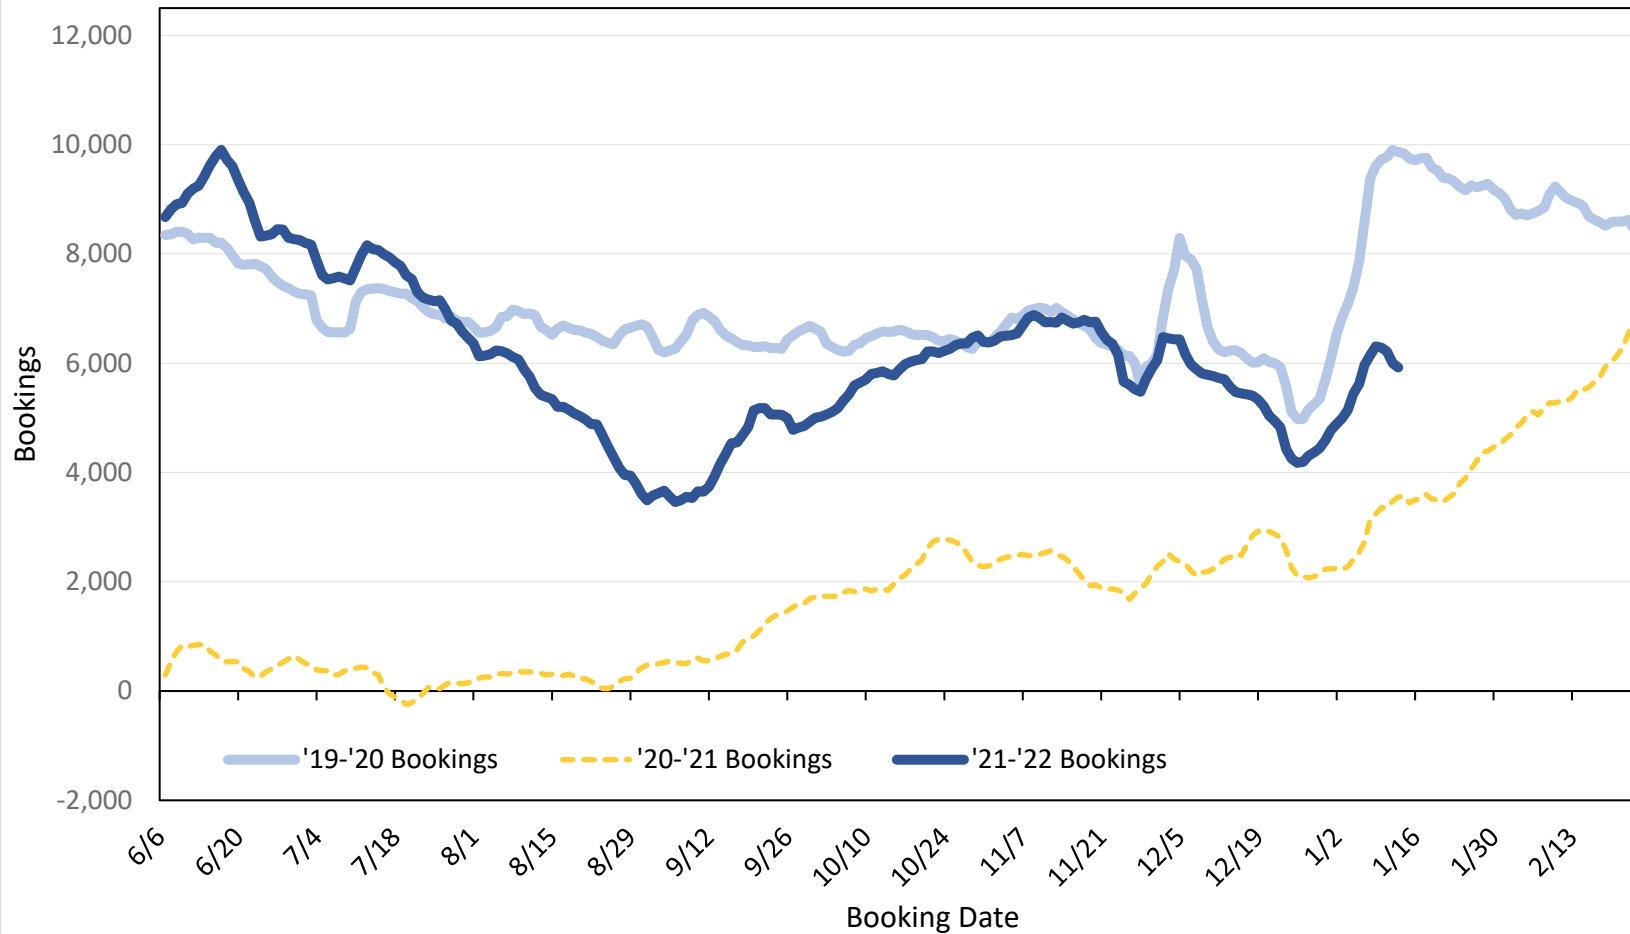

TRAVEL AGENCY BOOKING TRENDS

JANUARY 18, 2022

Global Agency Pro

- HTA subscribes to Global Agency Pro, an online travel distribution system consisting of Travel Agency data.
- Global Agency Pro provides access to over 90% of the world's Travel Agency airline transactions.
- The database consists of five years of historical ticketing data and one year of advance purchase data.
- The information is updated daily with a recency of two days prior to current date.

Global Agency Pro Index

- **Bookings**
 - Net sum of the number of visitors (i.e., excluding Hawai'i residents and inter-island travelers) from Sales transactions counted, including Exchanges and Refunds.
- **Booking Date**
 - The date on which the ticket was purchased by the passenger. Also known as the Sales Date.
- **Travel Date**
 - The date on which travel is expected to take place.
- **Point of Origin Country**
 - The country which contains the airport at which the ticket started.
- **Travel Agency**
 - Travel Agency associated with the ticket is doing business (DBA).

Travel Agency Bookings to Hawaii for Future Arrivals*

Based on a 7-day Moving Average as of January 16, 2022

U.S.

*Future Arrivals refers to all 'future' arrivals relative to a given Booking Date.
 Source: Global Agency Pro