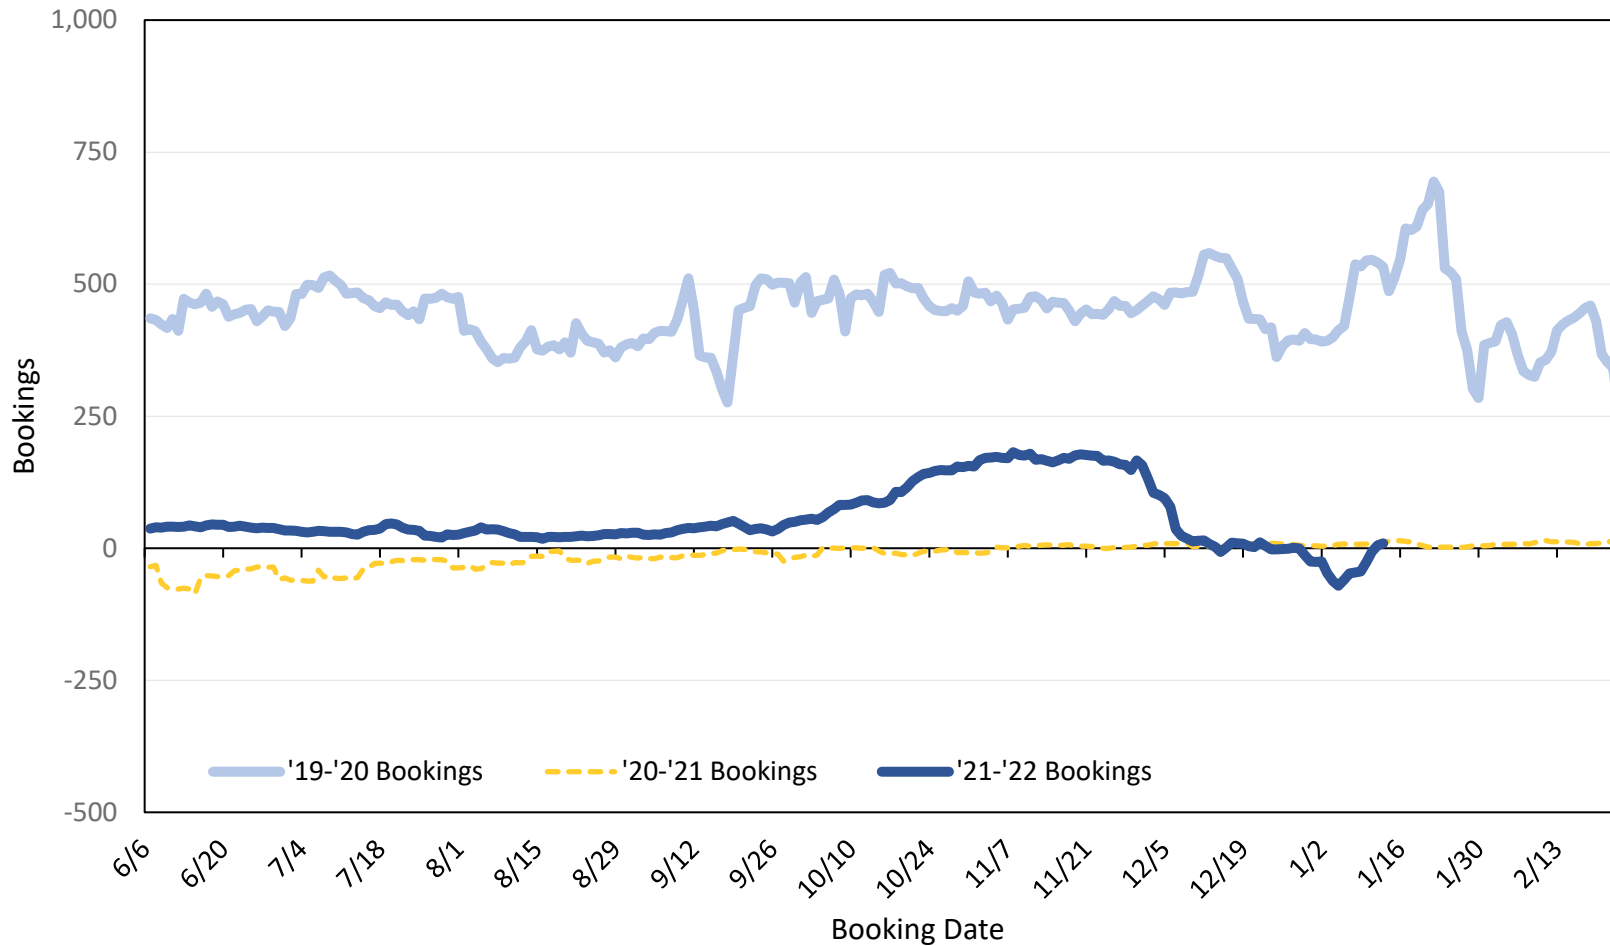

Update: Jan 16, 2022

Travel Agency Bookings to Hawaii for Future Arrivals* Based on a 7-day Moving Average as of January 16, 2022 Japan

*Future Arrivals refers to all 'future' arrivals relative to a given Booking Date.
Source: Global Agency Pro

Update: Jan 16, 2022

Travel Agency Bookings to Hawaii for Future Arrivals*

Based on a 7-day Moving Average as of January 16, 2022

Canada

*Future Arrivals refers to all 'future' arrivals relative to a given Booking Date.
 Source: Global Agency Pro

Travel Agency Bookings to Hawaii for Future Arrivals* Based on a 7-day Moving Average as of January 16, 2022

Korea

*Future Arrivals refers to all 'future' arrivals relative to a given Booking Date.
Source: Global Agency Pro

Update: Jan 16, 2022

Travel Agency Bookings to Hawaii for Future Arrivals* Based on a 7-day Moving Average as of January 16, 2022 Australia

*Future Arrivals refers to all 'future' arrivals relative to a given Booking Date.
Source: Global Agency Pro