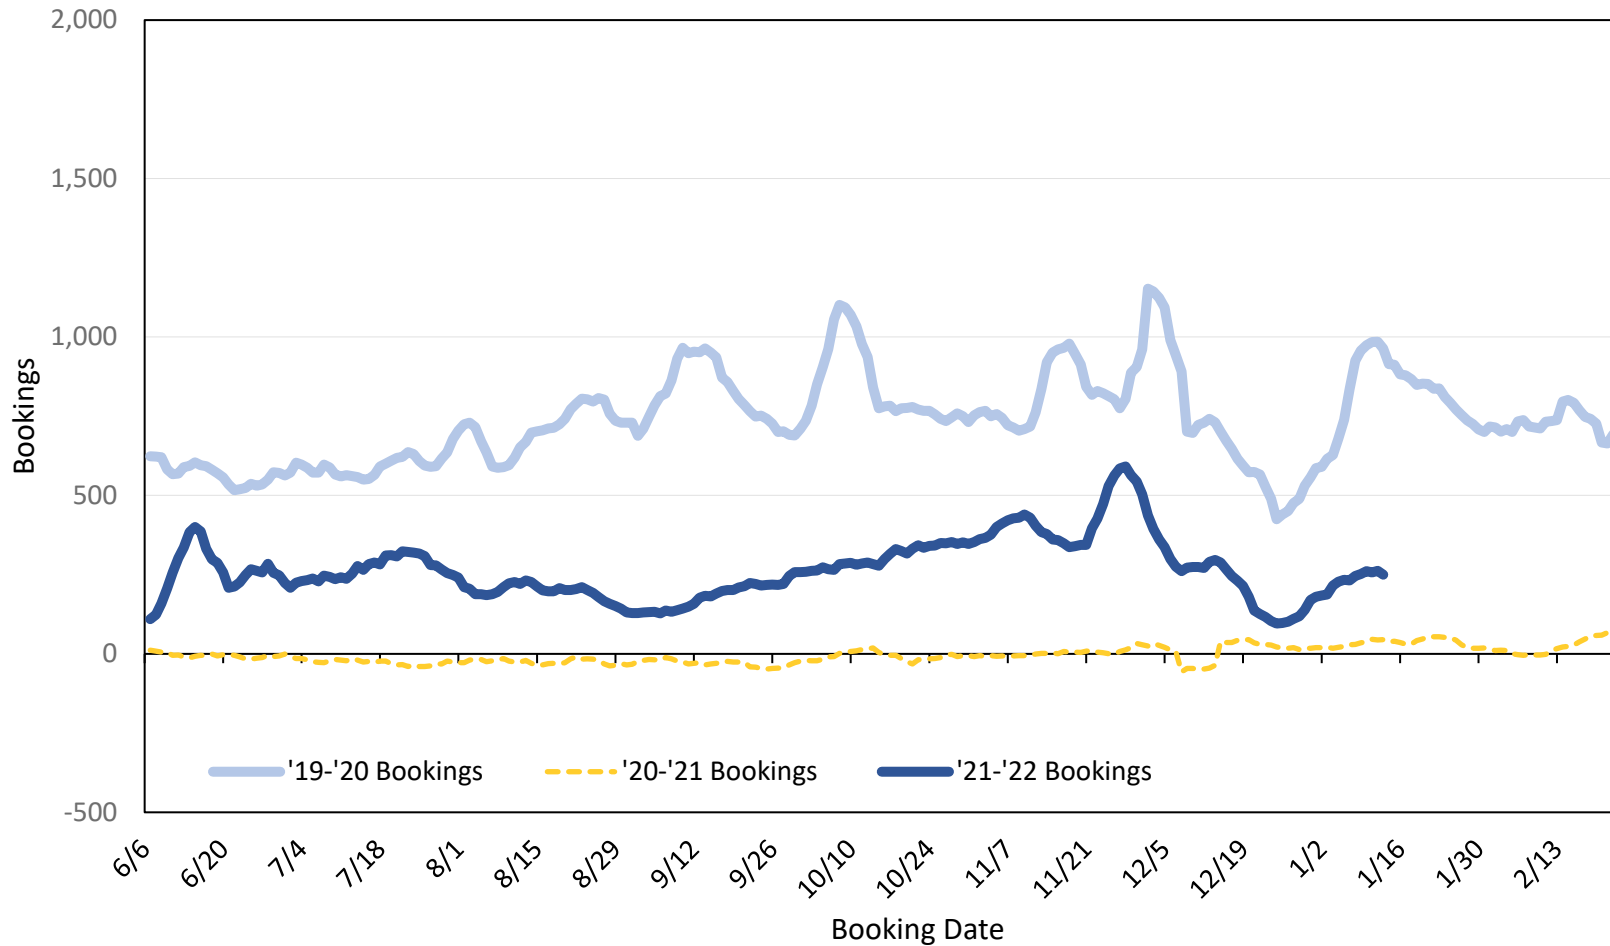

Global Agency Pro Index

- **Bookings**
 - Net sum of the number of visitors (i.e., excluding Hawai'i residents and inter-island travelers) from Sales transactions counted, including Exchanges and Refunds.
- **Booking Date**
 - The date on which the ticket was purchased by the passenger. Also known as the Sales Date.
- **Travel Date**
 - The date on which travel is expected to take place.
- **Point of Origin Country**
 - The country which contains the airport at which the ticket started.
- **Travel Agency**
 - Travel Agency associated with the ticket is doing business (DBA).

Travel Agency Bookings to Hawaii for Future Arrivals*

Based on a 7-day Moving Average as of January 16, 2022

U.S.

*Future Arrivals refers to all 'future' arrivals relative to a given Booking Date.
 Source: Global Agency Pro

Update: Jan 16, 2022

Travel Agency Bookings to Hawaii for Future Arrivals* Based on a 7-day Moving Average as of January 16, 2022 Japan

*Future Arrivals refers to all 'future' arrivals relative to a given Booking Date.
Source: Global Agency Pro

Update: Jan 16, 2022

Travel Agency Bookings to Hawaii for Future Arrivals*

Based on a 7-day Moving Average as of January 16, 2022

Canada

*Future Arrivals refers to all 'future' arrivals relative to a given Booking Date.
 Source: Global Agency Pro