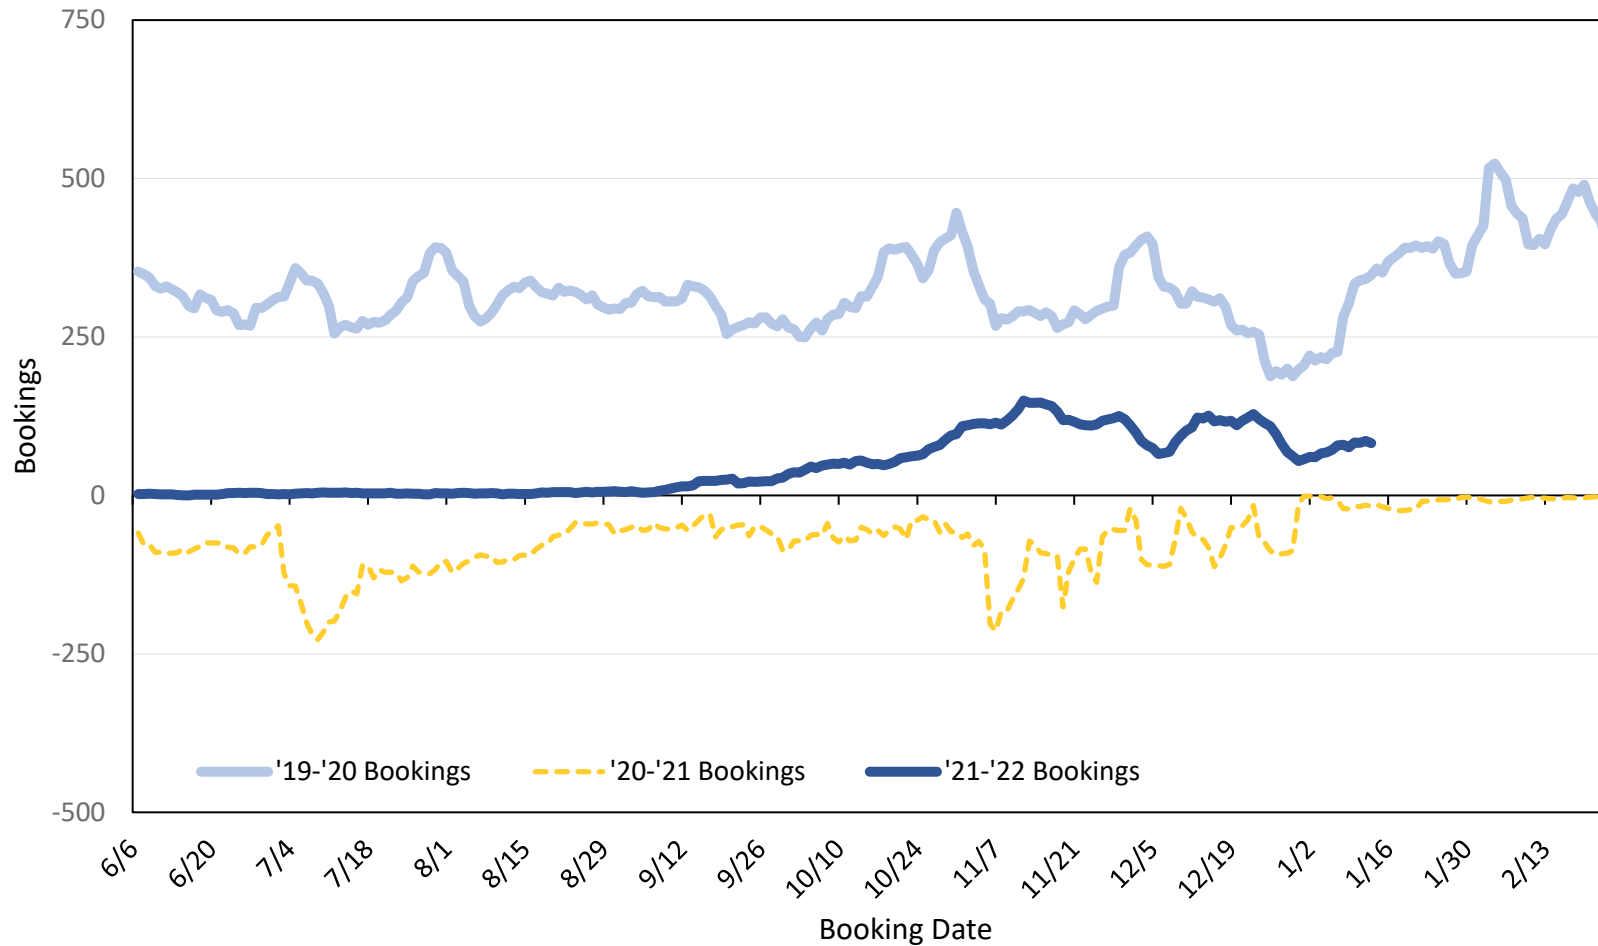

Update: Jan 16, 2022

Travel Agency Bookings to Hawaii for Future Arrivals*

Based on a 7-day Moving Average as of January 16, 2022

Canada

*Future Arrivals refers to all 'future' arrivals relative to a given Booking Date.
 Source: Global Agency Pro

Travel Agency Bookings to Hawaii for Future Arrivals* Based on a 7-day Moving Average as of January 16, 2022

Korea

*Future Arrivals refers to all 'future' arrivals relative to a given Booking Date.
Source: Global Agency Pro

Update: Jan 16, 2022

Travel Agency Bookings to Hawaii for Future Arrivals* Based on a 7-day Moving Average as of January 16, 2022 Australia

*Future Arrivals refers to all 'future' arrivals relative to a given Booking Date.
Source: Global Agency Pro