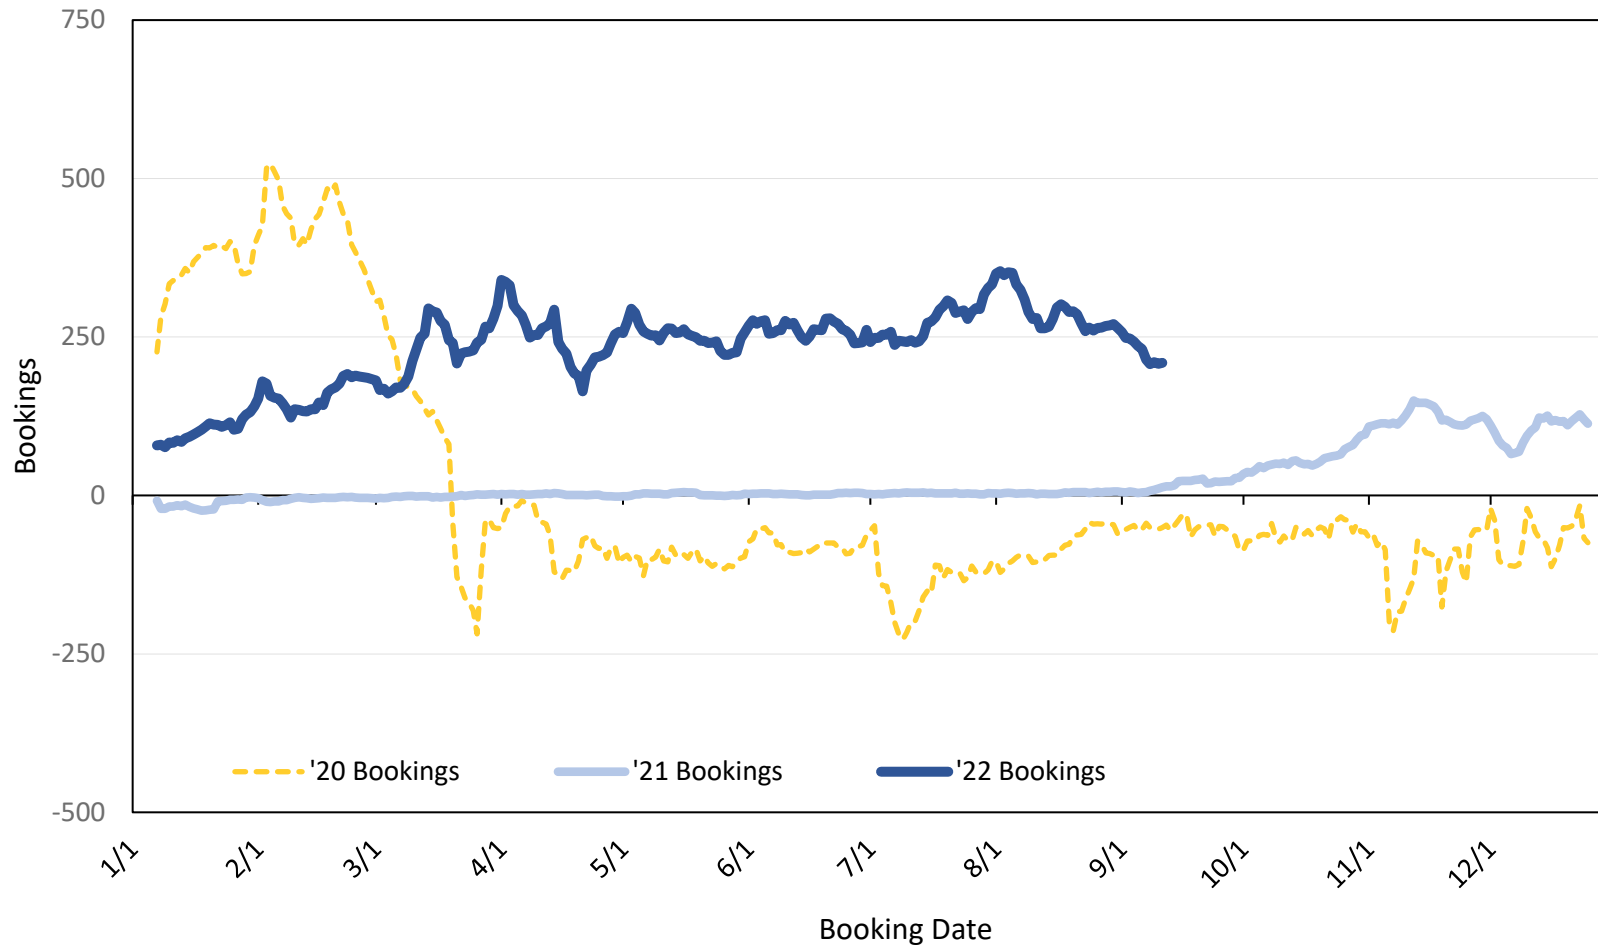

Update: Sep 17, 2022

Travel Agency Bookings to Hawaii for Future Arrivals* Based on a 7-day Moving Average as of September 17, 2022 Canada

*Future Arrivals refers to all 'future' arrivals relative to a given Booking Date.
Source: Global Agency Pro

Update: Sep 17, 2022

Travel Agency Bookings to Hawaii for Future Arrivals* Based on a 7-day Moving Average as of September 17, 2022 Korea

*Future Arrivals refers to all 'future' arrivals relative to a given Booking Date.
Source: Global Agency Pro

Update: Sep 17, 2022

Travel Agency Bookings to Hawaii for Future Arrivals* Based on a 7-day Moving Average as of September 17, 2022 Australia

*Future Arrivals refers to all 'future' arrivals relative to a given Booking Date.
Source: Global Agency Pro