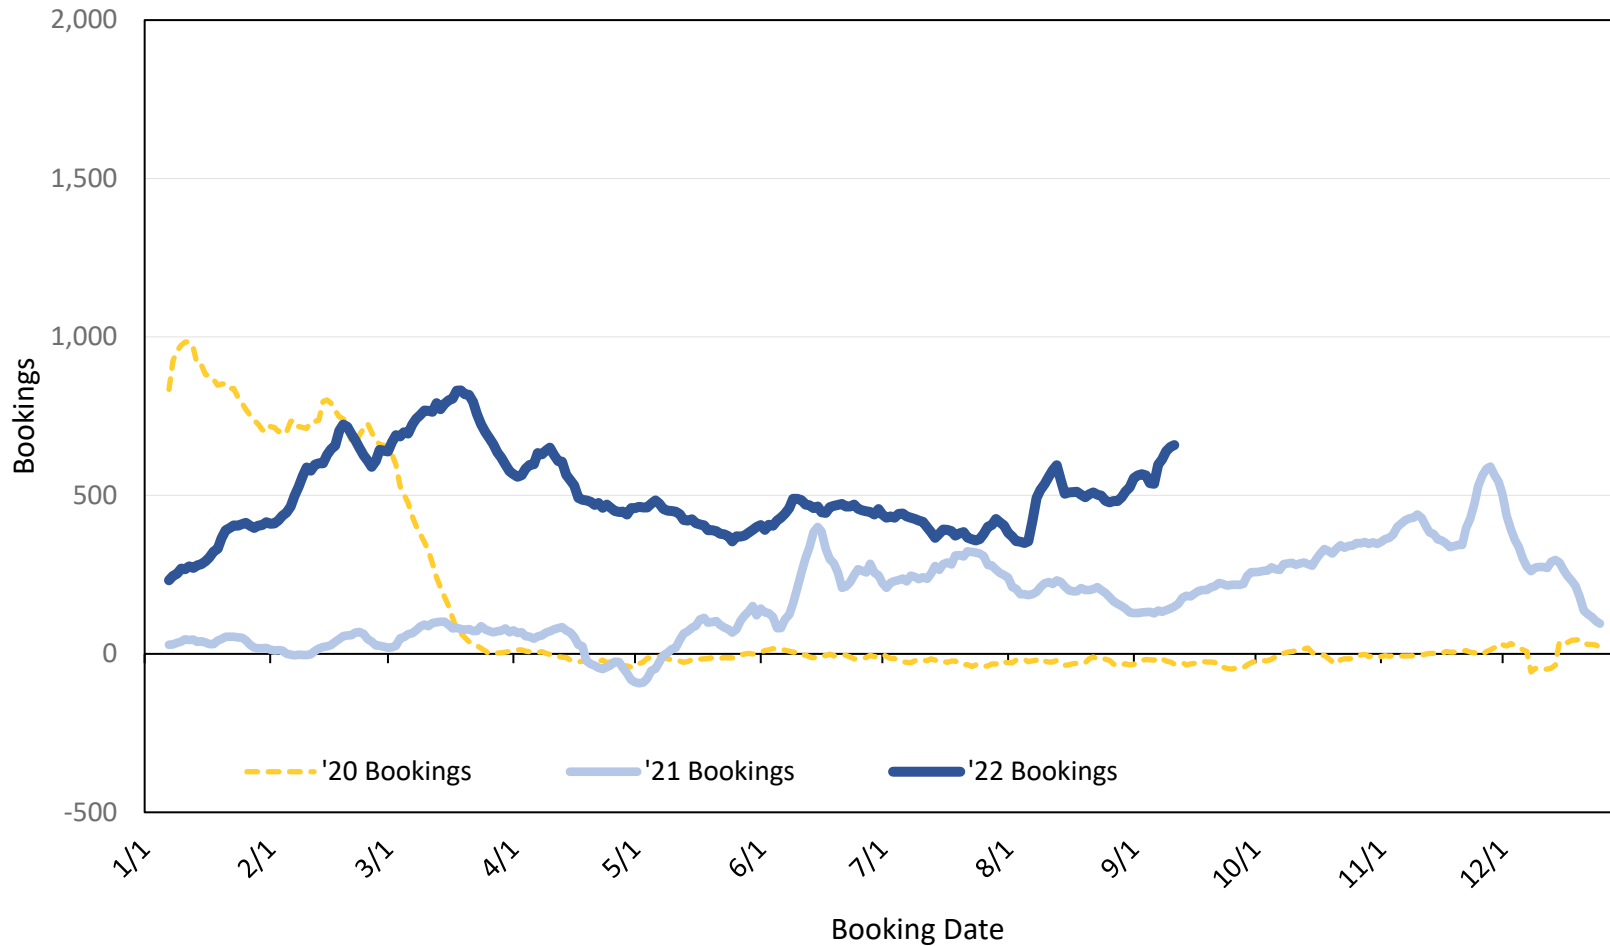

Global Agency Pro Index

- **Bookings**
 - Net sum of the number of visitors (i.e., excluding Hawai'i residents and inter-island travelers) from Sales transactions counted, including Exchanges and Refunds.
- **Booking Date**
 - The date on which the ticket was purchased by the passenger. Also known as the Sales Date.
- **Travel Date**
 - The date on which travel is expected to take place.
- **Point of Origin Country**
 - The country which contains the airport at which the ticket started.
- **Travel Agency**
 - Travel Agency associated with the ticket is doing business (DBA).

Travel Agency Bookings to Hawaii for Future Arrivals* Based on a 7-day Moving Average as of September 17, 2022 U.S.

*Future Arrivals refers to all 'future' arrivals relative to a given Booking Date.
Source: Global Agency Pro

Update: Sep 17, 2022

Travel Agency Bookings to Hawaii for Future Arrivals* Based on a 7-day Moving Average as of September 17, 2022

Japan

*Future Arrivals refers to all 'future' arrivals relative to a given Booking Date.
Source: Global Agency Pro

Update: Sep 17, 2022

Travel Agency Bookings to Hawaii for Future Arrivals* Based on a 7-day Moving Average as of September 17, 2022 Canada

*Future Arrivals refers to all 'future' arrivals relative to a given Booking Date.
Source: Global Agency Pro