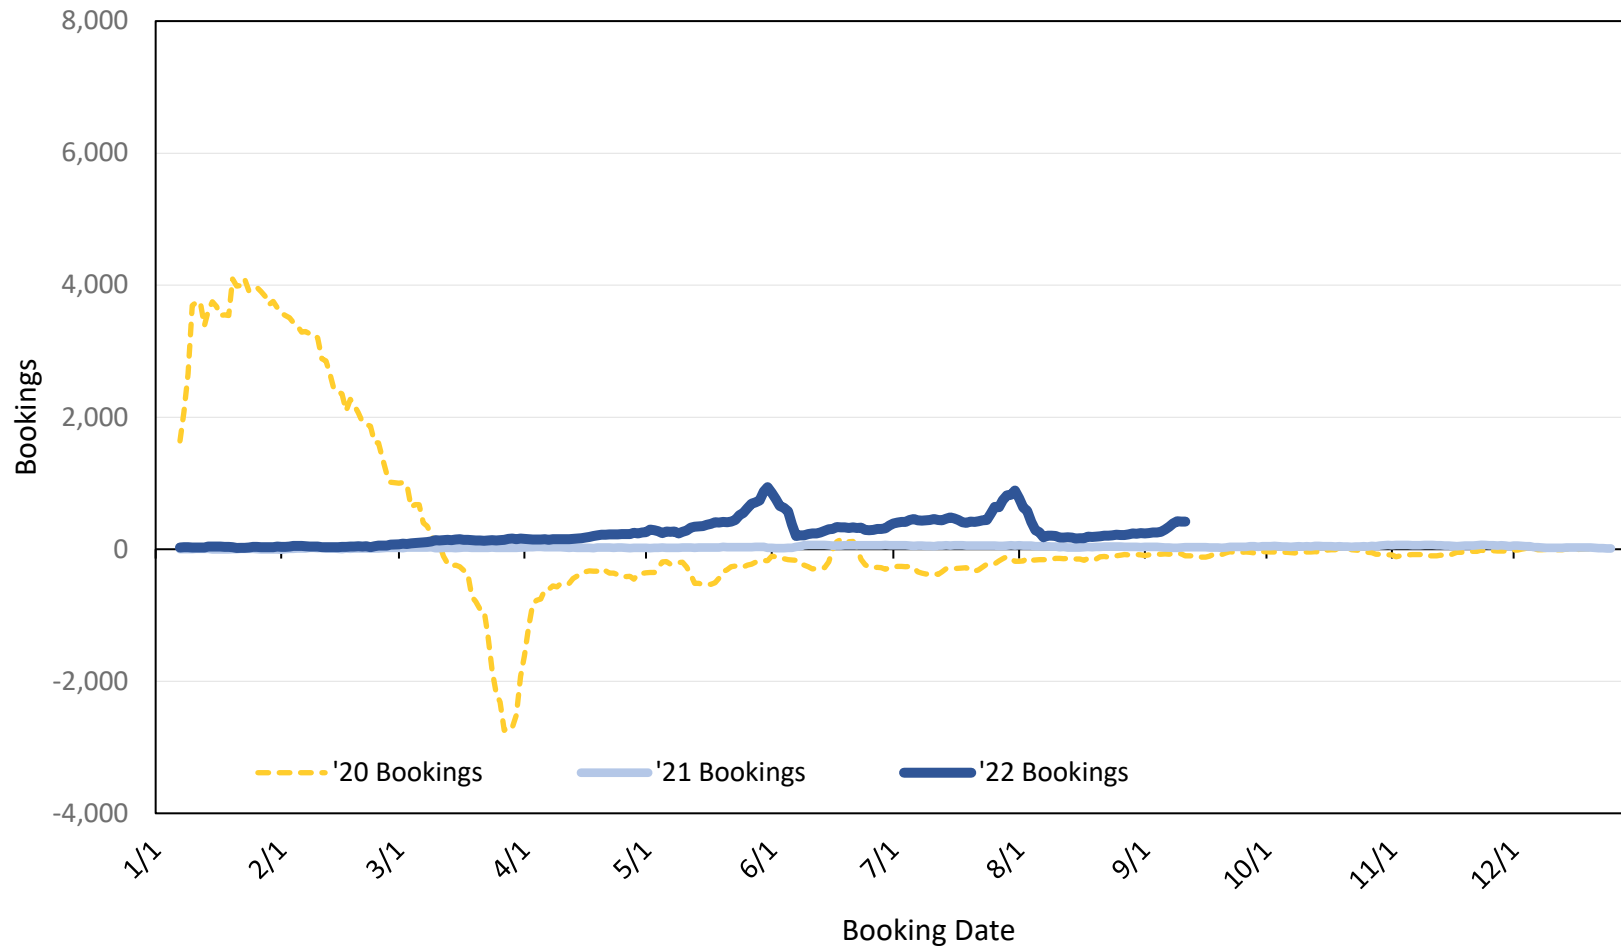

Global Agency Pro Index

- **Bookings**
 - Net sum of the number of visitors (i.e., excluding Hawai'i residents and inter-island travelers) from Sales transactions counted, including Exchanges and Refunds.
- **Booking Date**
 - The date on which the ticket was purchased by the passenger. Also known as the Sales Date.
- **Travel Date**
 - The date on which travel is expected to take place.
- **Point of Origin Country**
 - The country which contains the airport at which the ticket started.
- **Travel Agency**
 - Travel Agency associated with the ticket is doing business (DBA).

Travel Agency Bookings to Hawaii for Future Arrivals* Based on a 7-day Moving Average as of September 17, 2022 U.S.

*Future Arrivals refers to all 'future' arrivals relative to a given Booking Date.
Source: Global Agency Pro

Update: Sep 17, 2022

Travel Agency Bookings to Hawaii for Future Arrivals* Based on a 7-day Moving Average as of September 17, 2022

Japan

*Future Arrivals refers to all 'future' arrivals relative to a given Booking Date.
Source: Global Agency Pro