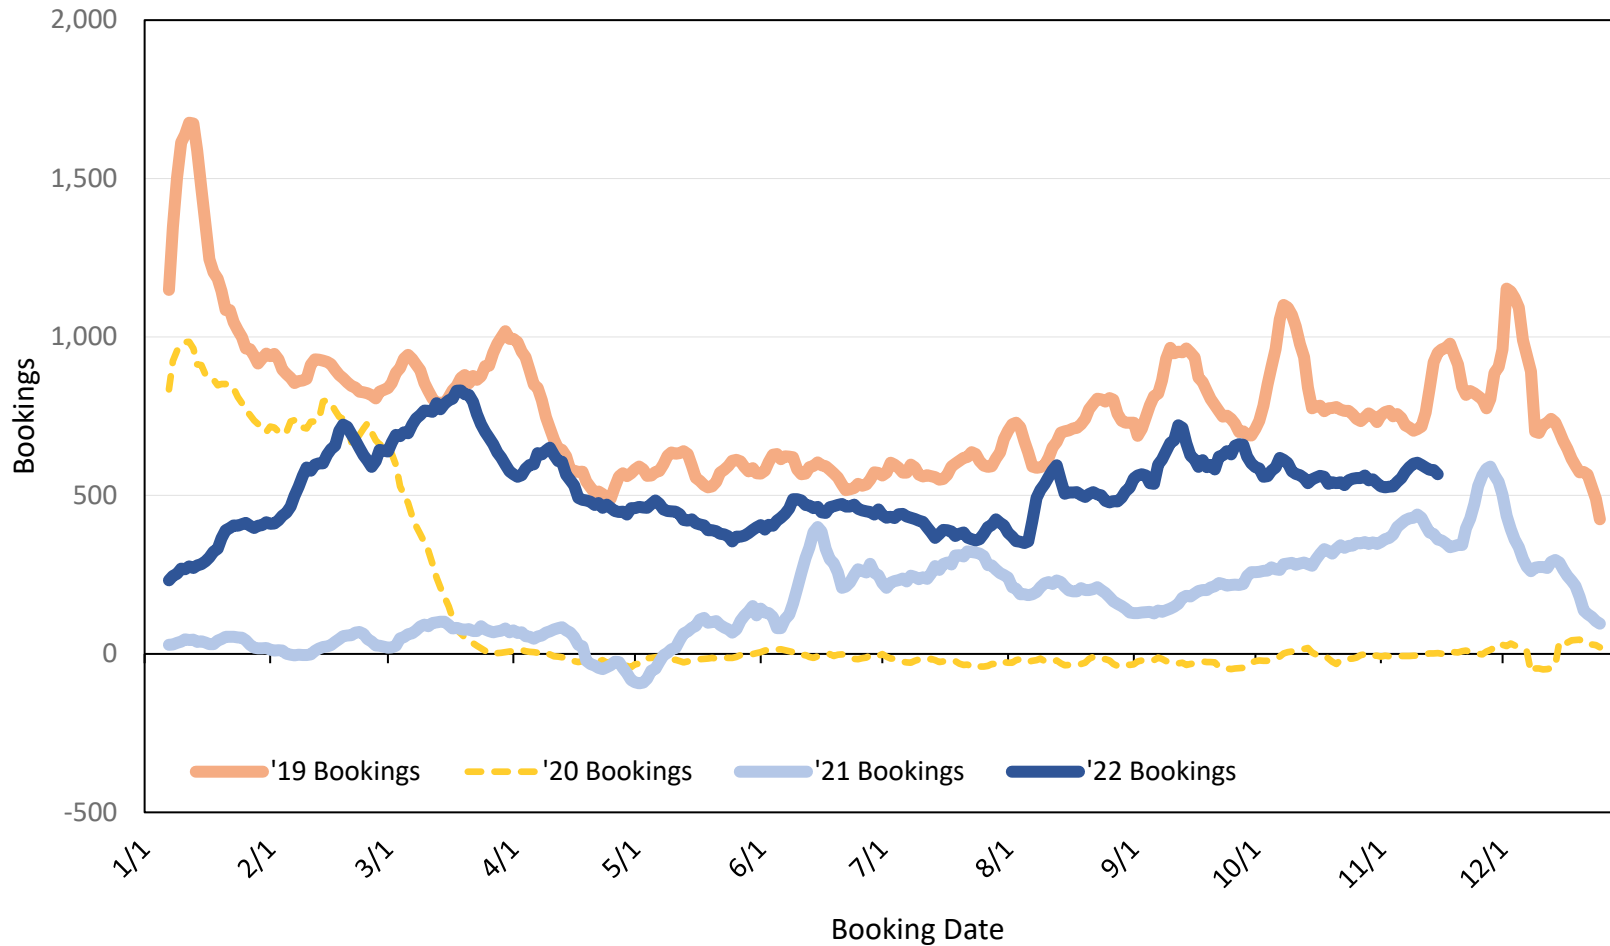

Global Agency Pro Index

- **Bookings**
 - Net sum of the number of visitors (i.e., excluding Hawai'i residents and inter-island travelers) from Sales transactions counted, including Exchanges and Refunds.
- **Booking Date**
 - The date on which the ticket was purchased by the passenger. Also known as the Sales Date.
- **Travel Date**
 - The date on which travel is expected to take place.
- **Point of Origin Country**
 - The country which contains the airport at which the ticket started.
- **Travel Agency**
 - Travel Agency associated with the ticket is doing business (DBA).

Travel Agency Bookings to Hawaii for Future Arrivals* Based on a 7-day Moving Average as of November 21, 2022 U.S.

*Future Arrivals refers to all 'future' arrivals relative to a given Booking Date.
Source: Global Agency Pro

Update: Nov 21, 2022

Travel Agency Bookings to Hawaii for Future Arrivals* Based on a 7-day Moving Average as of November 21, 2022 Japan

*Future Arrivals refers to all 'future' arrivals relative to a given Booking Date.
Source: Global Agency Pro

Update: Nov 21, 2022

Travel Agency Bookings to Hawaii for Future Arrivals* Based on a 7-day Moving Average as of November 21, 2022 Canada

*Future Arrivals refers to all 'future' arrivals relative to a given Booking Date.
Source: Global Agency Pro