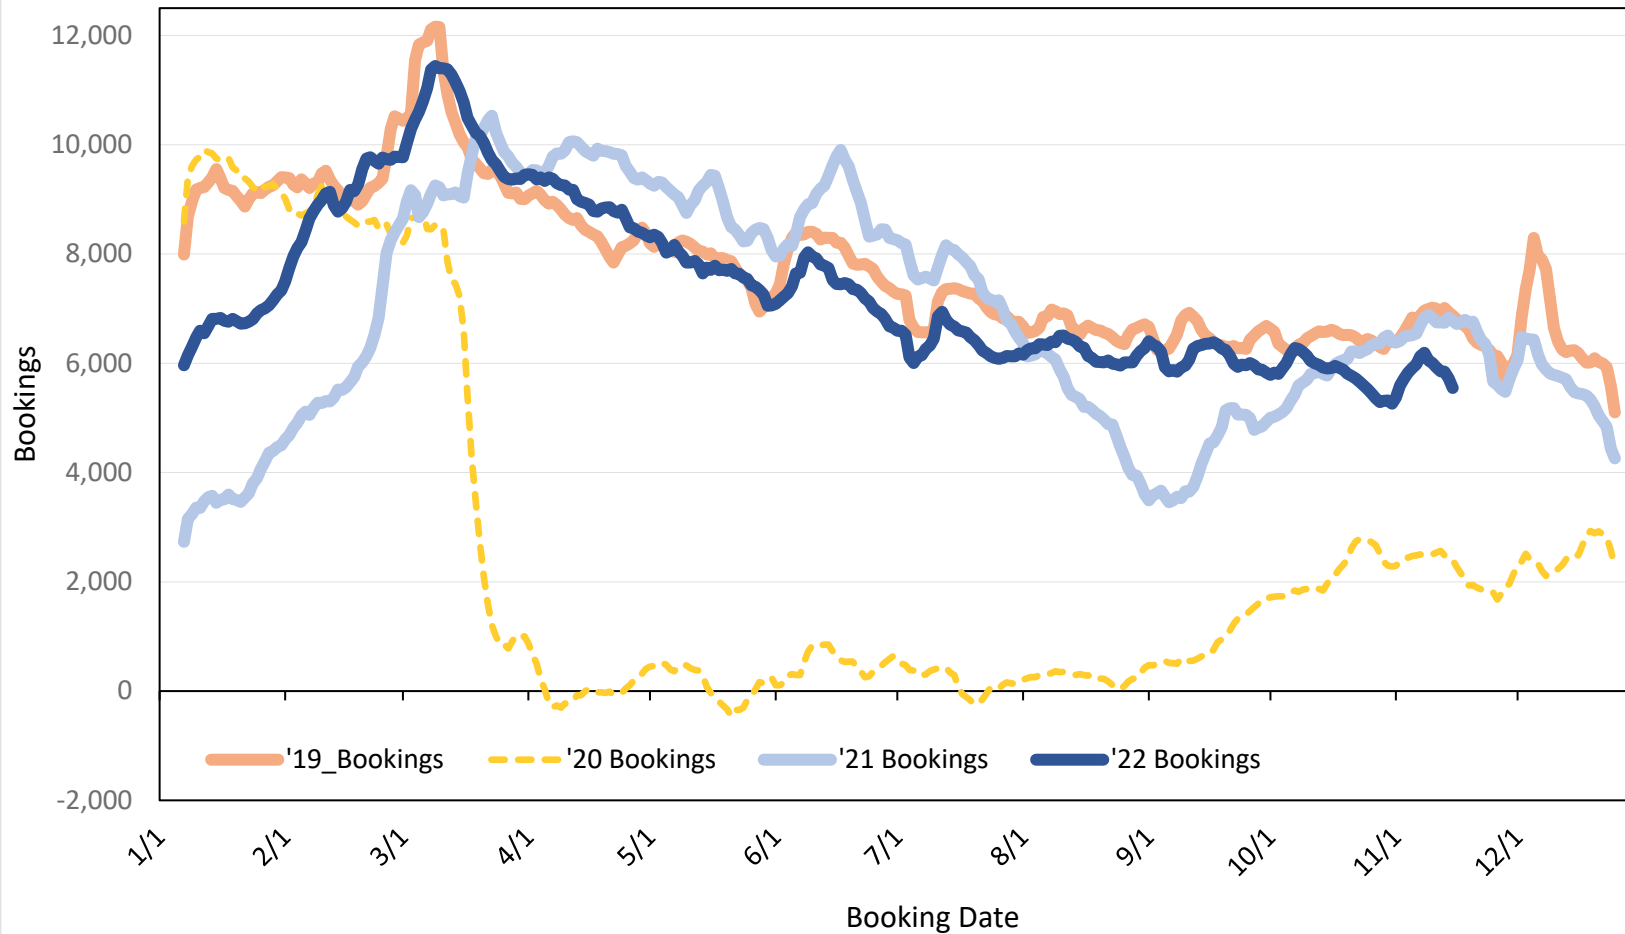

TRAVEL AGENCY BOOKING TRENDS

NOVEMBER 23, 2022

Global Agency Pro

- HTA subscribes to Global Agency Pro, an online travel distribution system consisting of Travel Agency data.
- Global Agency Pro provides access to over 90% of the world's Travel Agency airline transactions.
- The database consists of five years of historical ticketing data and one year of advance purchase data.
- The information is updated daily with a recency of two days prior to current date.

Global Agency Pro Index

- **Bookings**
 - Net sum of the number of visitors (i.e., excluding Hawai'i residents and inter-island travelers) from Sales transactions counted, including Exchanges and Refunds.
- **Booking Date**
 - The date on which the ticket was purchased by the passenger. Also known as the Sales Date.
- **Travel Date**
 - The date on which travel is expected to take place.
- **Point of Origin Country**
 - The country which contains the airport at which the ticket started.
- **Travel Agency**
 - Travel Agency associated with the ticket is doing business (DBA).

Travel Agency Bookings to Hawaii for Future Arrivals* Based on a 7-day Moving Average as of November 21, 2022 U.S.

*Future Arrivals refers to all 'future' arrivals relative to a given Booking Date.
Source: Global Agency Pro