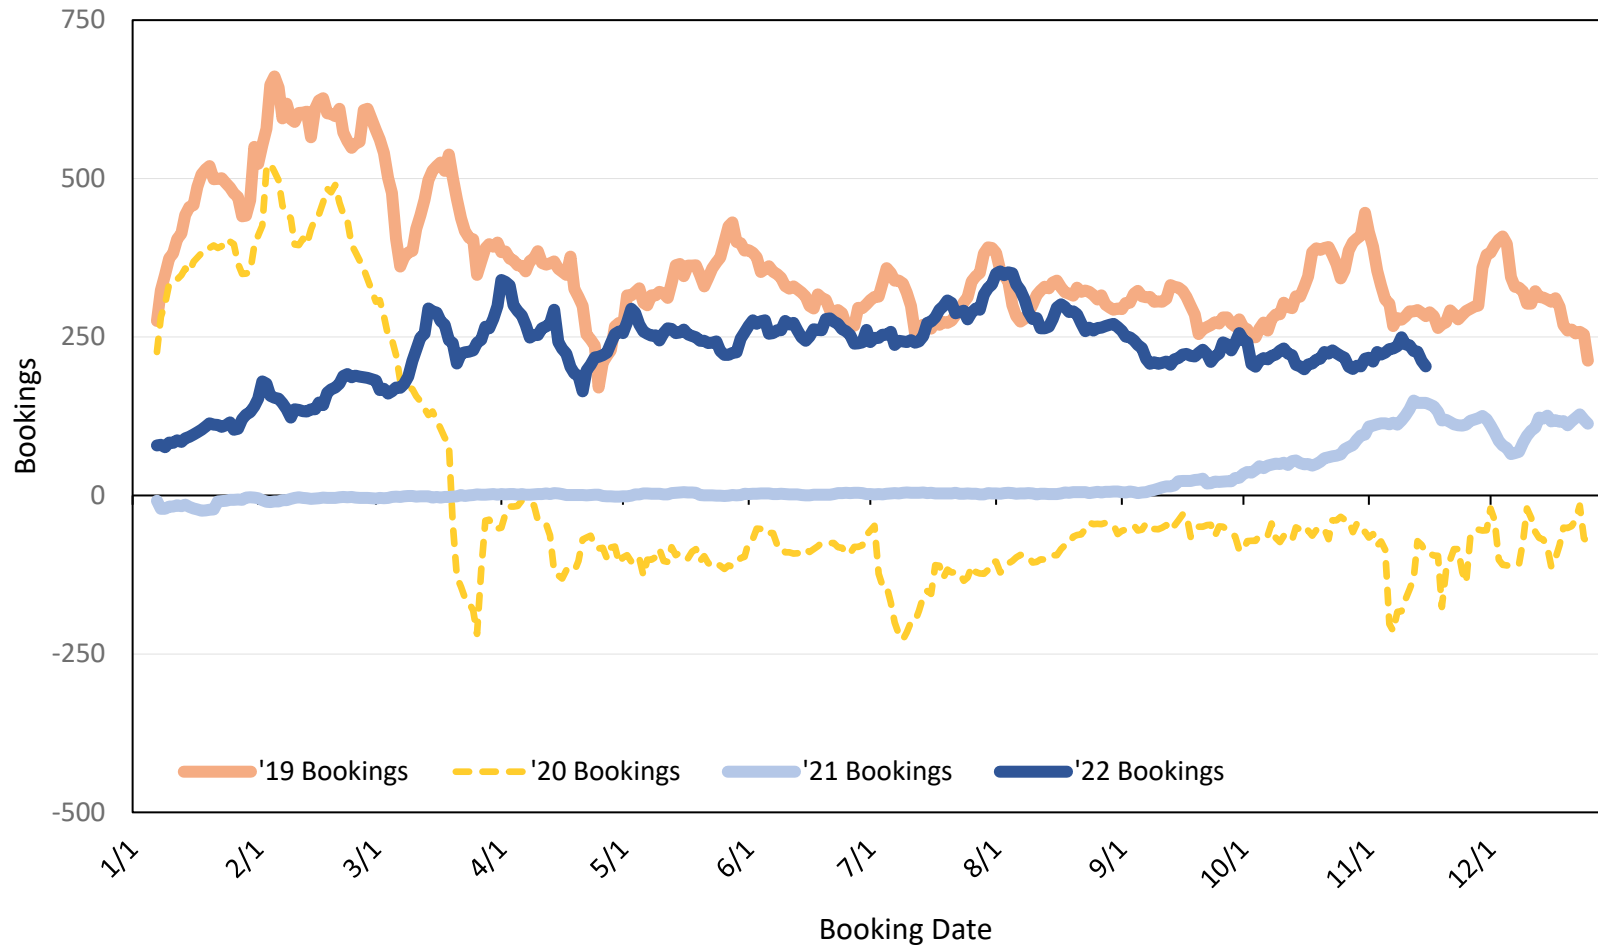

Update: Nov 21, 2022

Travel Agency Bookings to Hawaii for Future Arrivals* Based on a 7-day Moving Average as of November 21, 2022 Japan

*Future Arrivals refers to all 'future' arrivals relative to a given Booking Date.
Source: Global Agency Pro

Update: Nov 21, 2022

Travel Agency Bookings to Hawaii for Future Arrivals* Based on a 7-day Moving Average as of November 21, 2022 Canada

*Future Arrivals refers to all 'future' arrivals relative to a given Booking Date.
Source: Global Agency Pro

Update: Nov 21, 2022

Travel Agency Bookings to Hawaii for Future Arrivals* Based on a 7-day Moving Average as of November 21, 2022 Korea

*Future Arrivals refers to all 'future' arrivals relative to a given Booking Date.
Source: Global Agency Pro

Update: Nov 21, 2022

Travel Agency Bookings to Hawaii for Future Arrivals* Based on a 7-day Moving Average as of November 21, 2022 Australia

*Future Arrivals refers to all 'future' arrivals relative to a given Booking Date.
Source: Global Agency Pro