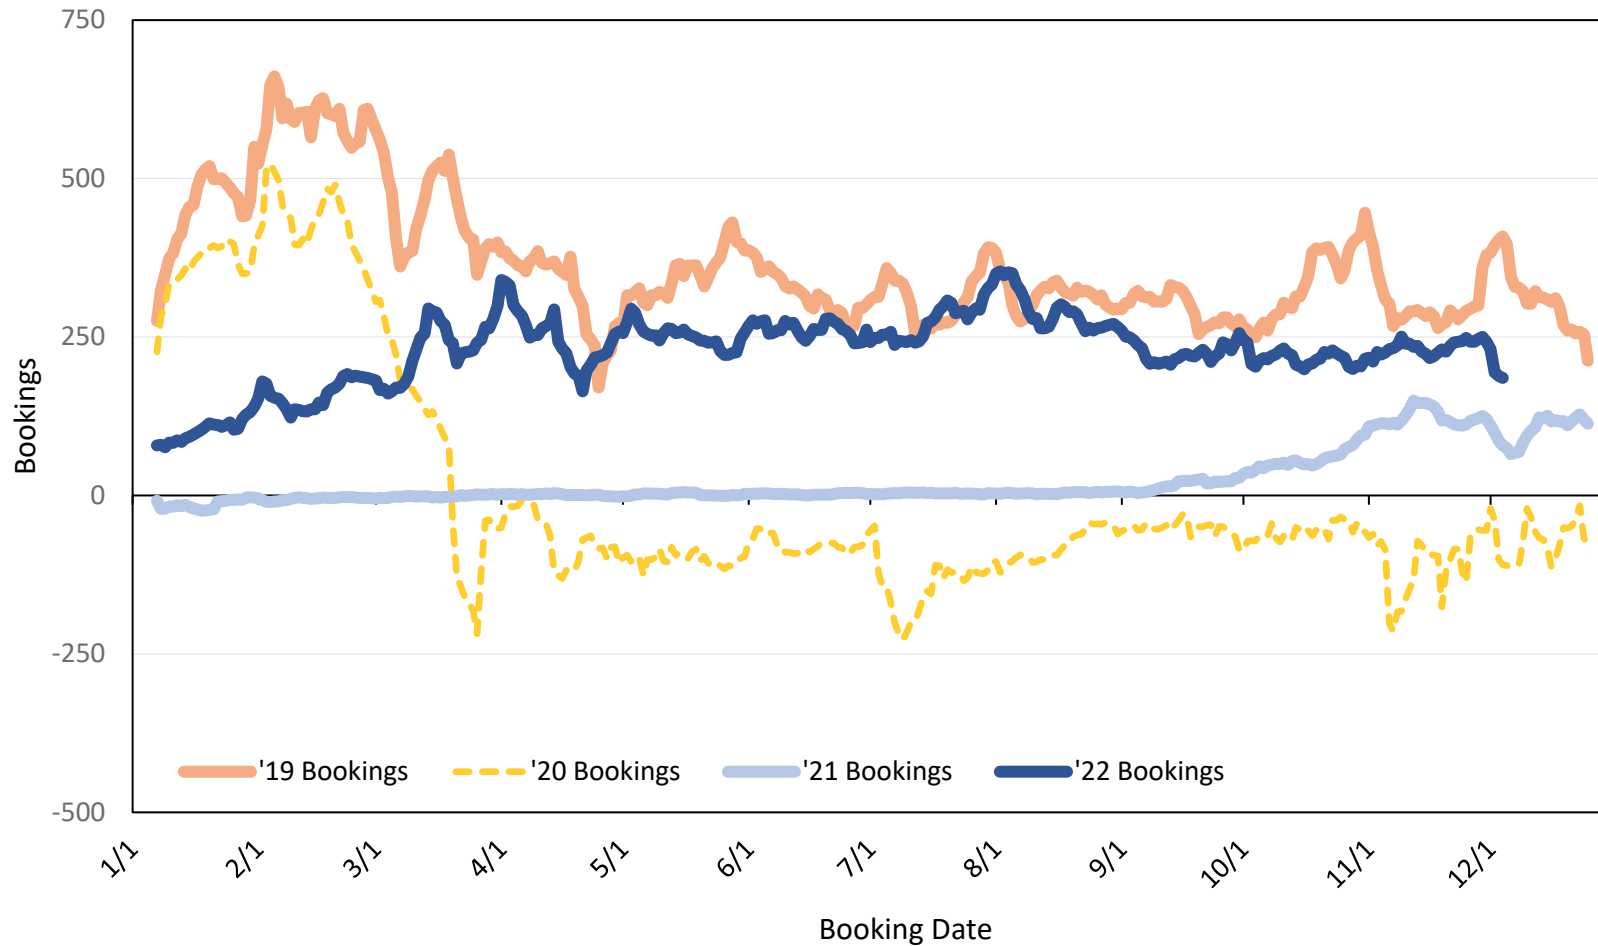

Update: Dec 10, 2022

Travel Agency Bookings to Hawaii for Future Arrivals* Based on a 7-day Moving Average as of December 10, 2022 Japan

*Future Arrivals refers to all 'future' arrivals relative to a given Booking Date.
Source: Global Agency Pro

Update: Dec 10, 2022

Travel Agency Bookings to Hawaii for Future Arrivals* Based on a 7-day Moving Average as of December 10, 2022 Canada

*Future Arrivals refers to all 'future' arrivals relative to a given Booking Date.
Source: Global Agency Pro

Update: Dec 10, 2022

Travel Agency Bookings to Hawaii for Future Arrivals* Based on a 7-day Moving Average as of December 10, 2022 Korea

*Future Arrivals refers to all 'future' arrivals relative to a given Booking Date.
Source: Global Agency Pro

Travel Agency Bookings to Hawaii for Future Arrivals* Based on a 7-day Moving Average as of December 10, 2022 Australia

*Future Arrivals refers to all 'future' arrivals relative to a given Booking Date.
Source: Global Agency Pro