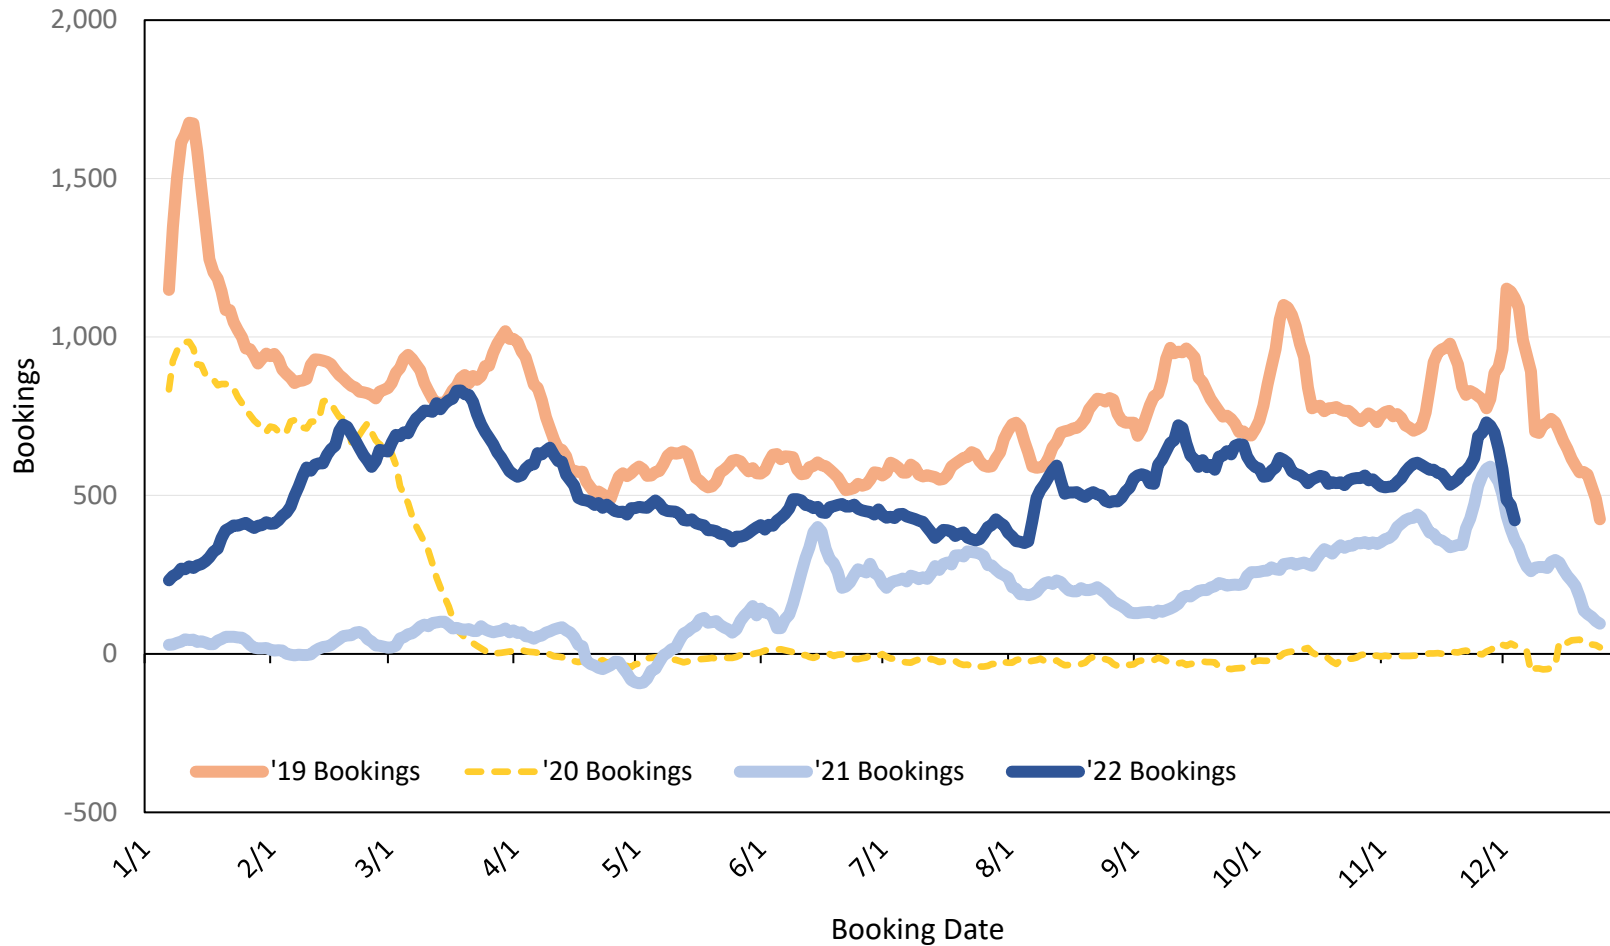

Global Agency Pro Index

- **Bookings**
 - Net sum of the number of visitors (i.e., excluding Hawai'i residents and inter-island travelers) from Sales transactions counted, including Exchanges and Refunds.
- **Booking Date**
 - The date on which the ticket was purchased by the passenger. Also known as the Sales Date.
- **Travel Date**
 - The date on which travel is expected to take place.
- **Point of Origin Country**
 - The country which contains the airport at which the ticket started.
- **Travel Agency**
 - Travel Agency associated with the ticket is doing business (DBA).

Travel Agency Bookings to Hawaii for Future Arrivals* Based on a 7-day Moving Average as of December 10, 2022 U.S.

*Future Arrivals refers to all 'future' arrivals relative to a given Booking Date.
Source: Global Agency Pro

Update: Dec 10, 2022

Travel Agency Bookings to Hawaii for Future Arrivals* Based on a 7-day Moving Average as of December 10, 2022 Japan

*Future Arrivals refers to all 'future' arrivals relative to a given Booking Date.
Source: Global Agency Pro

Update: Dec 10, 2022

Travel Agency Bookings to Hawaii for Future Arrivals* Based on a 7-day Moving Average as of December 10, 2022 Canada

*Future Arrivals refers to all 'future' arrivals relative to a given Booking Date.
Source: Global Agency Pro