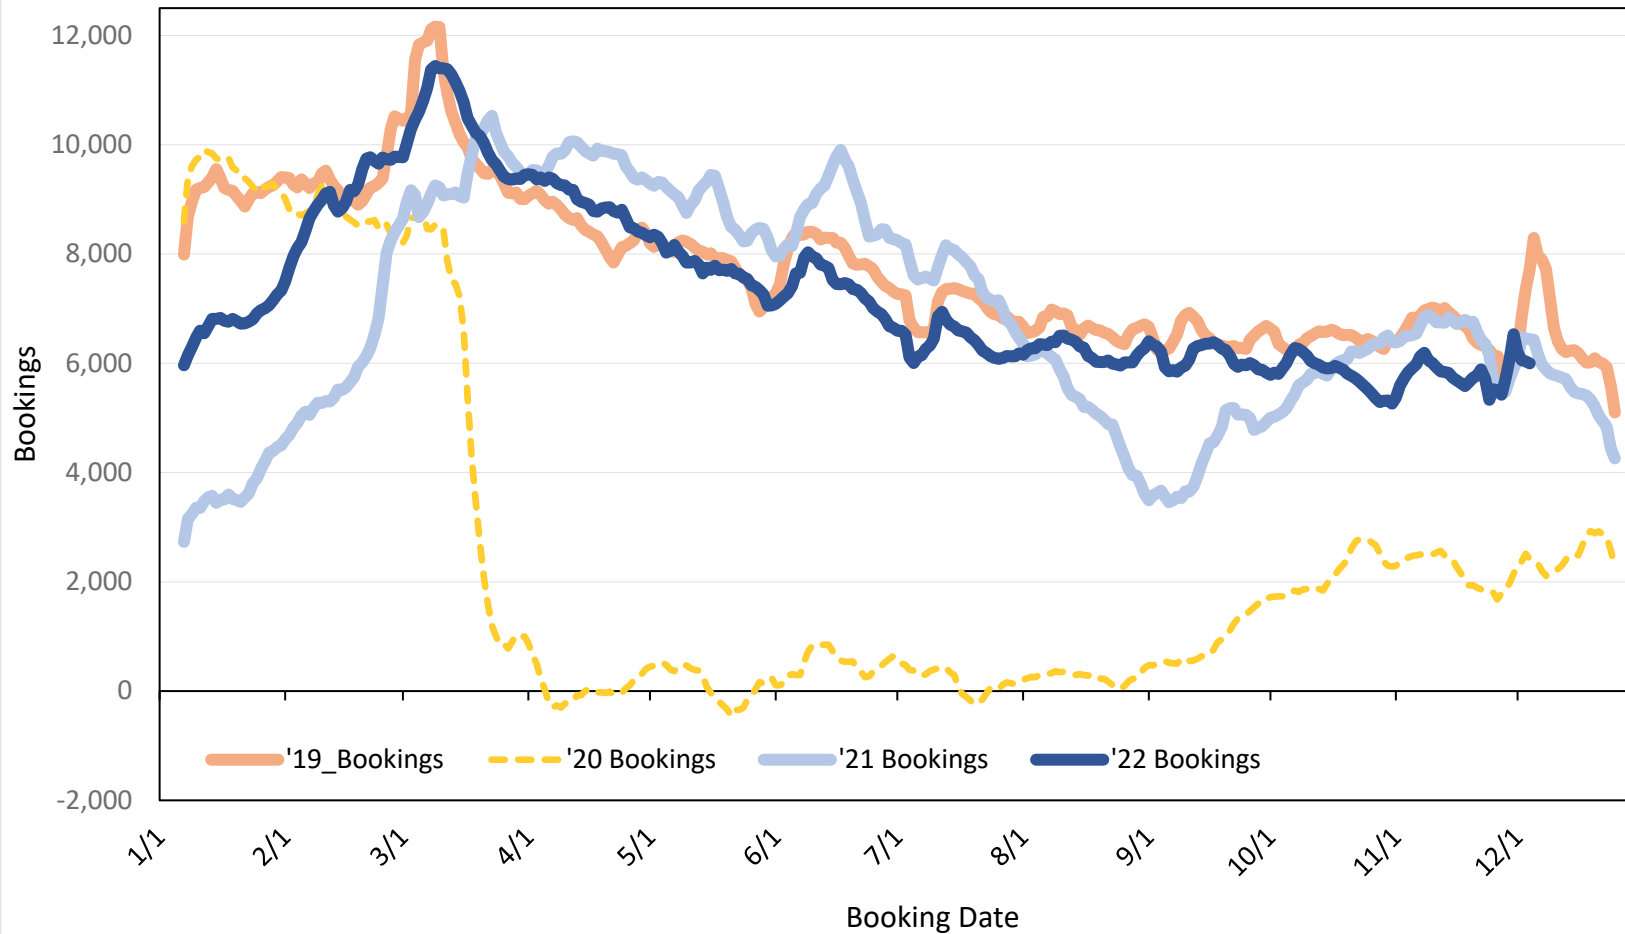

TRAVEL AGENCY BOOKING TRENDS

DECEMBER 12, 2022

Global Agency Pro

- HTA subscribes to Global Agency Pro, an online travel distribution system consisting of Travel Agency data.
- Global Agency Pro provides access to over 90% of the world's Travel Agency airline transactions.
- The database consists of five years of historical ticketing data and one year of advance purchase data.
- The information is updated daily with a recency of two days prior to current date.

Global Agency Pro Index

- **Bookings**
 - Net sum of the number of visitors (i.e., excluding Hawai'i residents and inter-island travelers) from Sales transactions counted, including Exchanges and Refunds.
- **Booking Date**
 - The date on which the ticket was purchased by the passenger. Also known as the Sales Date.
- **Travel Date**
 - The date on which travel is expected to take place.
- **Point of Origin Country**
 - The country which contains the airport at which the ticket started.
- **Travel Agency**
 - Travel Agency associated with the ticket is doing business (DBA).

Travel Agency Bookings to Hawaii for Future Arrivals* Based on a 7-day Moving Average as of December 10, 2022 U.S.

*Future Arrivals refers to all 'future' arrivals relative to a given Booking Date.
Source: Global Agency Pro