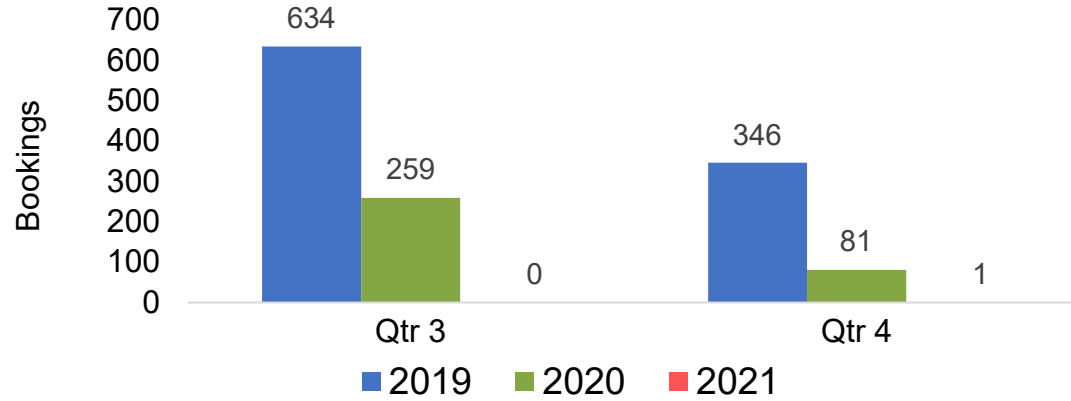

Source: Global Agency Pro as of 05/30/21

Kaua'i by Month 2021 (cont.)

Source: Global Agency Pro as of 05/30/21

Kaua'i by Quarter 2021

Travel Agency Booking Pace for Future Arrivals
U.S.

Travel Agency Booking Pace for Future Arrivals
Japan

Travel Agency Booking Pace for Future Arrivals
Canada

Travel Agency Booking Pace for Future Arrivals
Korea

Source: Global Agency Pro as of 05/30/21

Kaua'i by Quarter 2021 (cont.)

Travel Agency Booking Pace for Future Arrivals
Australia

Source: Global Agency Pro as of 05/30/21

Hawai'i Island by Month 2021

Travel Agency Booking Pace for Future Arrivals
U.S.

Travel Agency Booking Pace for Future Arrivals
Japan

Travel Agency Booking Pace for Future Arrivals
Canada