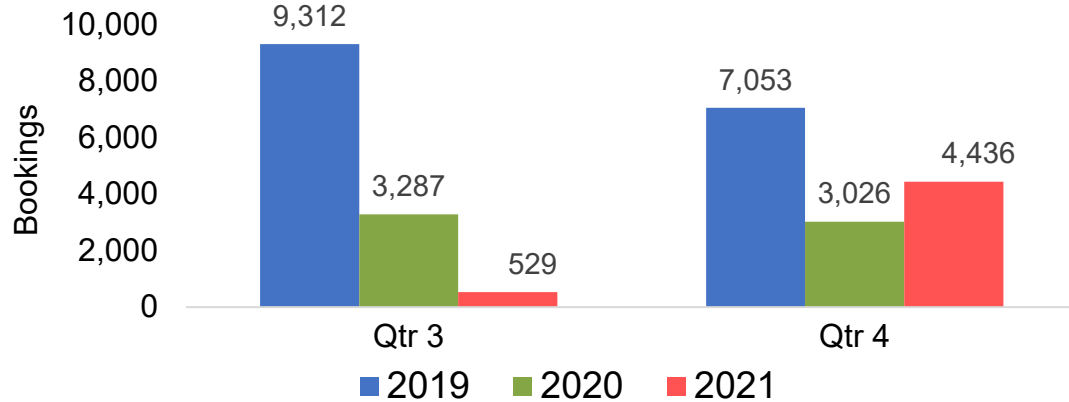

Travel Agency Booking Pace for Future Arrivals
Canada

Travel Agency Booking Pace for Future Arrivals
Korea

Source: Global Agency Pro as of 05/30/21

Maui by Month 2021 (cont.)

Source: Global Agency Pro as of 05/30/21

Maui by Quarter 2021

Travel Agency Booking Pace for Future Arrivals
U.S.

Travel Agency Booking Pace for Future Arrivals
Japan

Travel Agency Booking Pace for Future Arrivals
Canada

Travel Agency Booking Pace for Future Arrivals
Korea

Source: Global Agency Pro as of 05/30/21

Maui by Quarter 2021 (cont.)

Source: Global Agency Pro as of 05/30/21

Moloka'i by Month 2021

Travel Agency Booking Pace for Future Arrivals
U.S.

Travel Agency Booking Pace for Future Arrivals
Japan