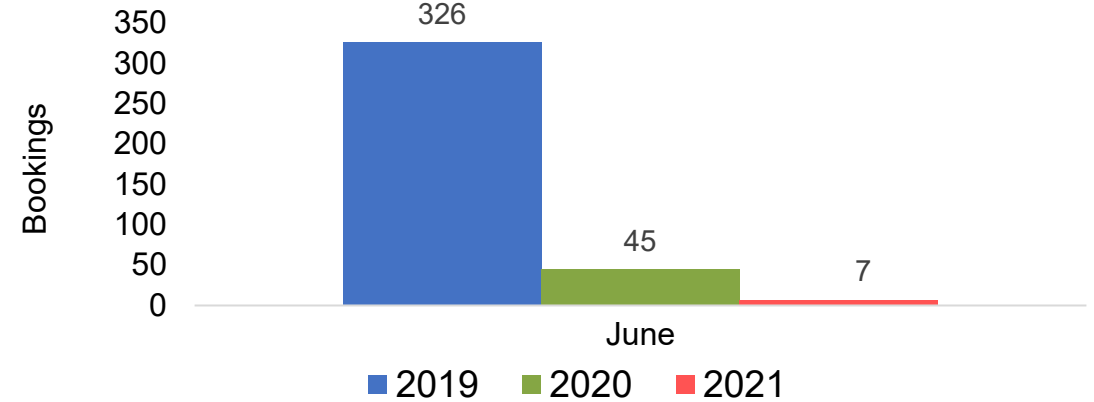

Travel Agency Booking Pace for Future Arrivals
Canada

Travel Agency Booking Pace for Future Arrivals
Korea

Source: Global Agency Pro as of 05/30/21

Kaua'i by Quarter 2021 (cont.)

Travel Agency Booking Pace for Future Arrivals
Australia

Source: Global Agency Pro as of 05/30/21

Hawai'i Island by Month 2021

Travel Agency Booking Pace for Future Arrivals
U.S.

Travel Agency Booking Pace for Future Arrivals
Japan

Travel Agency Booking Pace for Future Arrivals
Canada

Travel Agency Booking Pace for Future Arrivals
Korea

Source: Global Agency Pro as of 05/30/21

Hawai'i Island by Month 2021 (cont.)

Source: Global Agency Pro as of 05/30/21

Hawai'i Island by Quarter 2021

Travel Agency Booking Pace for Future Arrivals
U.S.