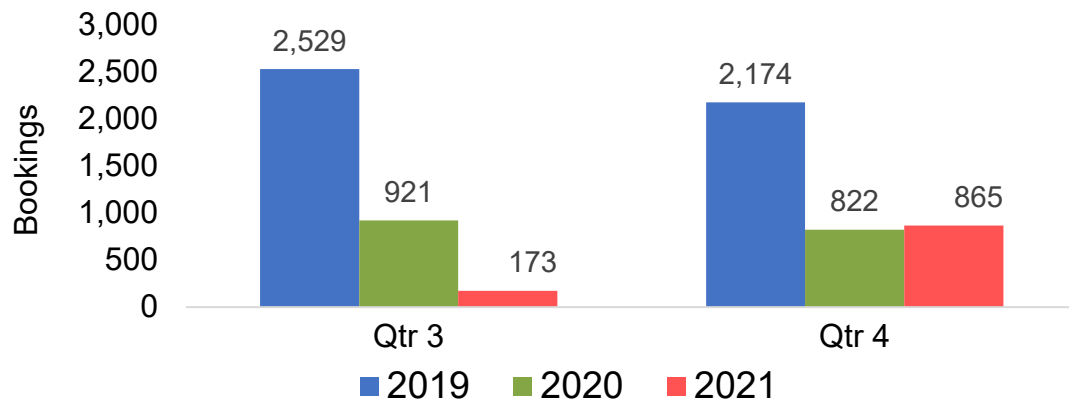

Travel Agency Booking Pace for Future Arrivals
Canada

Travel Agency Booking Pace for Future Arrivals
Korea

Source: Global Agency Pro as of 05/30/21

Kaua'i by Quarter 2021 (cont.)

Travel Agency Booking Pace for Future Arrivals
Australia

Source: Global Agency Pro as of 05/30/21

Hawai'i Island by Month 2021

Travel Agency Booking Pace for Future Arrivals
U.S.

Travel Agency Booking Pace for Future Arrivals
Japan

Travel Agency Booking Pace for Future Arrivals
Canada

Travel Agency Booking Pace for Future Arrivals
Korea

Source: Global Agency Pro as of 05/30/21

Hawai'i Island by Month 2021 (cont.)

Source: Global Agency Pro as of 05/30/21

Hawai'i Island by Quarter 2021

Travel Agency Booking Pace for Future Arrivals
U.S.

Travel Agency Booking Pace for Future Arrivals
Japan

Travel Agency Booking Pace for Future Arrivals
Canada

Travel Agency Booking Pace for Future Arrivals
Korea

Source: Global Agency Pro as of 05/30/21

Hawai'i Island by Quarter 2021 (cont.)