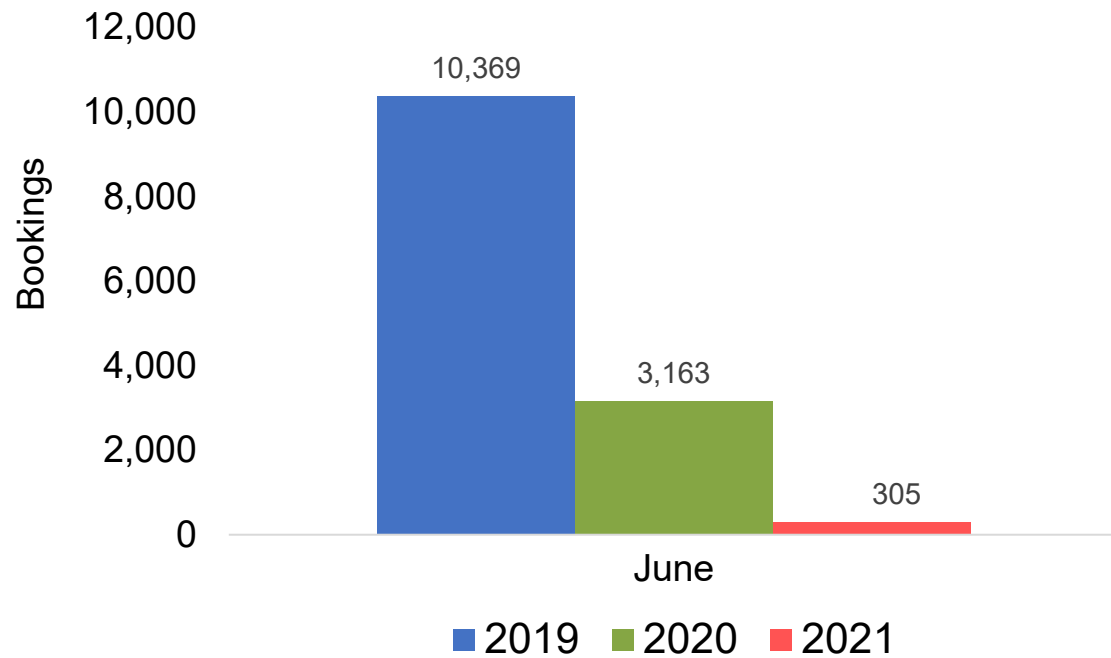

Global Agency Pro Index

- **Bookings**
 - Net sum of the number of visitors (i.e., excluding Hawai'i residents and inter-island travelers) from Sales transactions counted, including Exchanges and Refunds.
- **Booking Date**
 - The date on which the ticket was purchased by the passenger. Also known as the Sales Date.
- **Travel Date**
 - The date on which travel is expected to take place.
- **Point of Origin Country**
 - The country which contains the airport at which the ticket started.
- **Travel Agency**
 - Travel Agency associated with the ticket is doing business (DBA).

US

Travel Agency Booking Pace for Future Arrivals, by Month

Travel Agency Booking Pace for Future Arrivals, by Quarter

Source: Global Agency Pro as of 05/30/21

JAPAN

Travel Agency Booking Pace for Future Arrivals, by Month

Travel Agency Booking Pace for Future Arrivals, by Quarter

Source: Global Agency Pro as of 05/30/21

CANADA

Travel Agency Booking Pace for Future Arrivals, by Month

Travel Agency Booking Pace for Future Arrivals, by Quarter