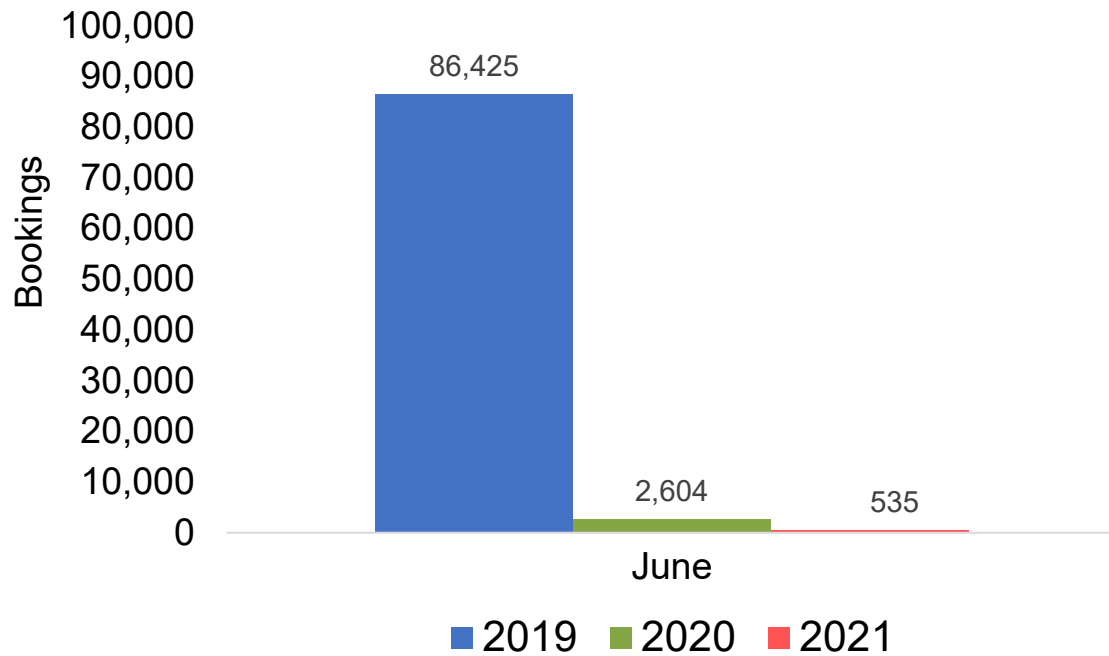

Global Agency Pro Index

- **Bookings**
 - Net sum of the number of visitors (i.e., excluding Hawai'i residents and inter-island travelers) from Sales transactions counted, including Exchanges and Refunds.
- **Booking Date**
 - The date on which the ticket was purchased by the passenger. Also known as the Sales Date.
- **Travel Date**
 - The date on which travel is expected to take place.
- **Point of Origin Country**
 - The country which contains the airport at which the ticket started.
- **Travel Agency**
 - Travel Agency associated with the ticket is doing business (DBA).

US

Travel Agency Booking Pace for Future Arrivals, by Month

Travel Agency Booking Pace for Future Arrivals, by Quarter

Source: Global Agency Pro as of 05/30/21

JAPAN

Travel Agency Booking Pace for Future Arrivals, by Month

Travel Agency Booking Pace for Future Arrivals, by Quarter

Source: Global Agency Pro as of 05/30/21

CANADA

Travel Agency Booking Pace for Future Arrivals, by Month

Travel Agency Booking Pace for Future Arrivals, by Quarter