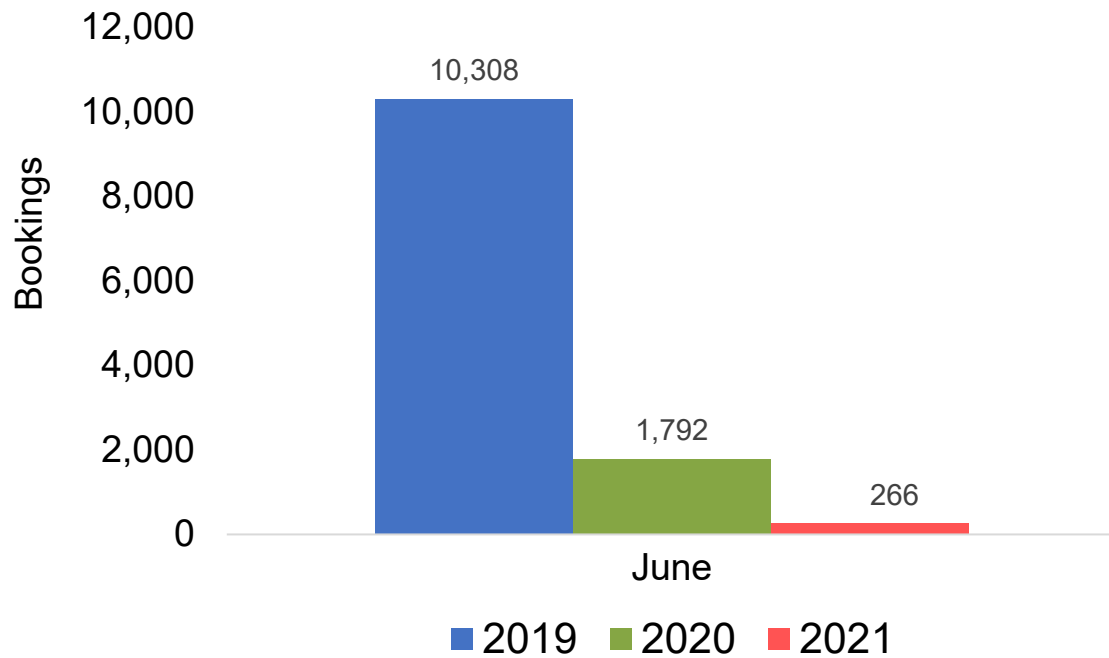

Global Agency Pro Index

- **Bookings**
 - Net sum of the number of visitors (i.e., excluding Hawai'i residents and inter-island travelers) from Sales transactions counted, including Exchanges and Refunds.
- **Booking Date**
 - The date on which the ticket was purchased by the passenger. Also known as the Sales Date.
- **Travel Date**
 - The date on which travel is expected to take place.
- **Point of Origin Country**
 - The country which contains the airport at which the ticket started.
- **Travel Agency**
 - Travel Agency associated with the ticket is doing business (DBA).

US

Travel Agency Booking Pace for Future Arrivals, by Month

Travel Agency Booking Pace for Future Arrivals, by Quarter

Source: Global Agency Pro as of 05/30/21

JAPAN

Travel Agency Booking Pace for Future Arrivals, by Month

Travel Agency Booking Pace for Future Arrivals, by Quarter

Source: Global Agency Pro as of 05/30/21

CANADA

Travel Agency Booking Pace for Future Arrivals, by Month

Travel Agency Booking Pace for Future Arrivals, by Quarter

Source: Global Agency Pro as of 05/30/21

KOREA

Travel Agency Booking Pace for Future Arrivals, by Month

Travel Agency Booking Pace for Future Arrivals, by Quarter

Source: Global Agency Pro as of 05/30/21

AUSTRALIA