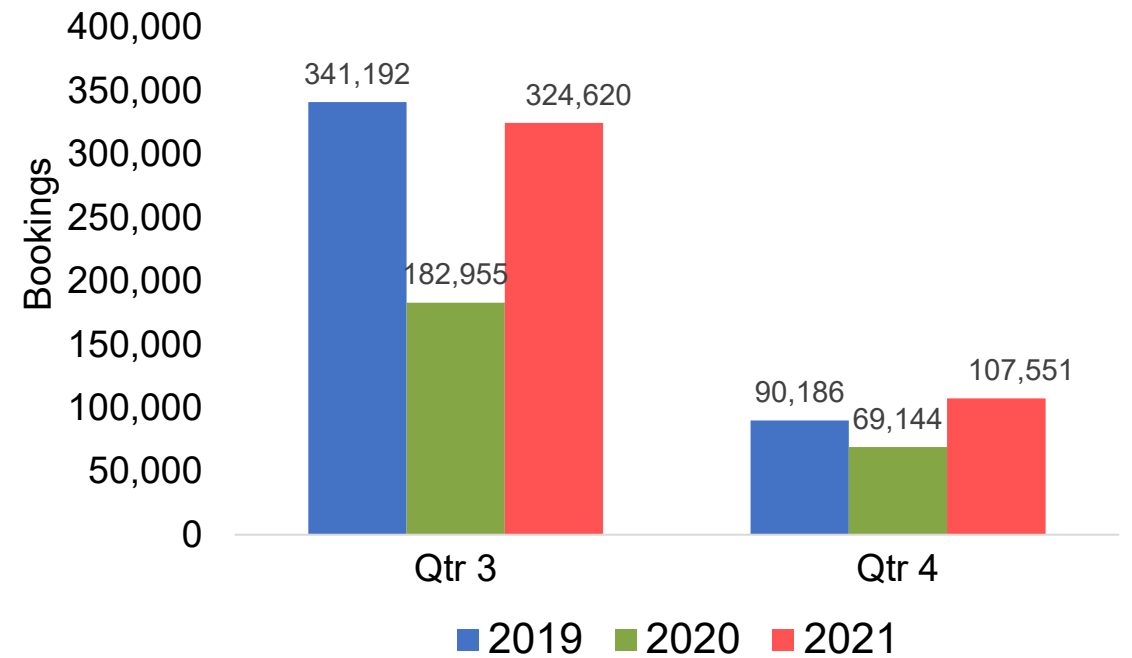

Travel Agency Booking Pace for Future Arrivals, by Quarter

Source: Global Agency Pro as of 05/30/21