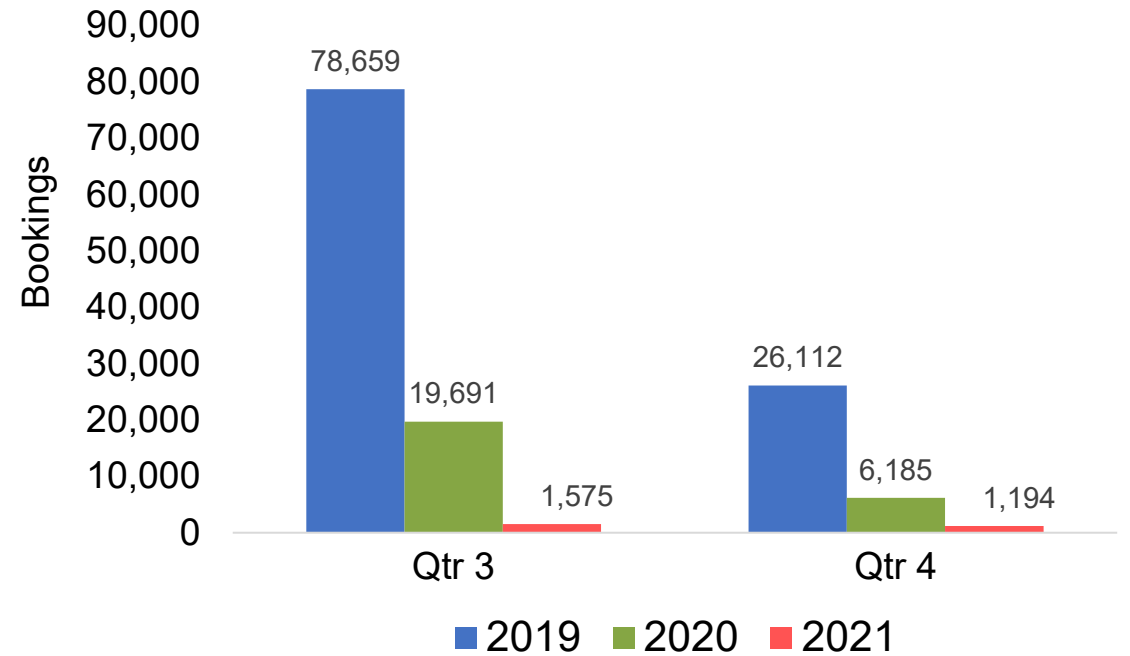

Travel Agency Booking Pace for Future Arrivals, by Quarter

Source: Global Agency Pro as of 05/30/21