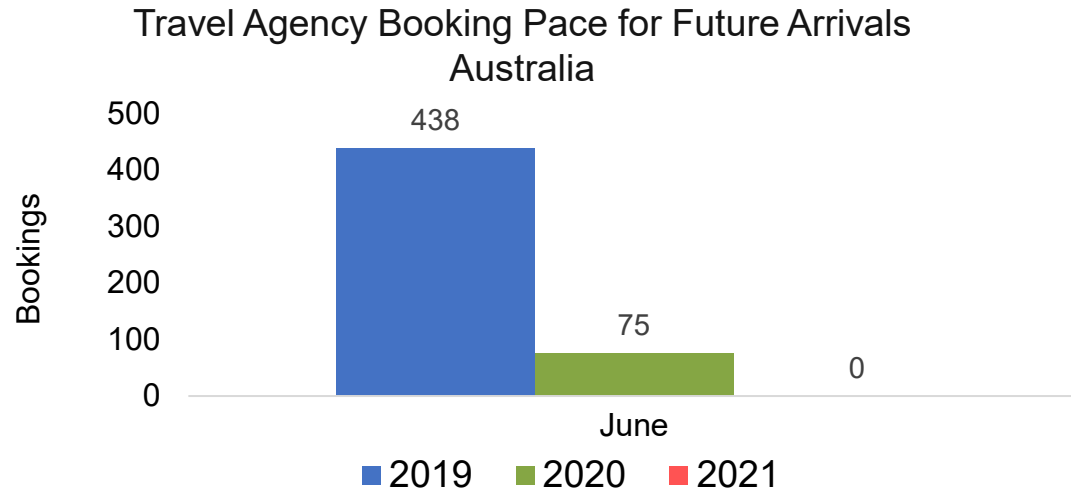

Source: Global Agency Pro as of 05/30/21

Kaua'i by Month 2021 (cont.)

Source: Global Agency Pro as of 05/30/21

Kaua'i by Quarter 2021

Travel Agency Booking Pace for Future Arrivals
U.S.

Travel Agency Booking Pace for Future Arrivals
Japan

Travel Agency Booking Pace for Future Arrivals
Canada

Travel Agency Booking Pace for Future Arrivals
Korea

Source: Global Agency Pro as of 05/30/21

Kaua'i by Quarter 2021 (cont.)

Travel Agency Booking Pace for Future Arrivals
Australia

Source: Global Agency Pro as of 05/30/21

Hawai'i Island by Month 2021

Travel Agency Booking Pace for Future Arrivals
U.S.

Travel Agency Booking Pace for Future Arrivals
Japan

Travel Agency Booking Pace for Future Arrivals
Canada

Travel Agency Booking Pace for Future Arrivals
Korea

Source: Global Agency Pro as of 05/30/21

Hawai'i Island by Month 2021 (cont.)

Source: Global Agency Pro as of 05/30/21

Hawai'i Island by Quarter 2021

Travel Agency Booking Pace for Future Arrivals
U.S.