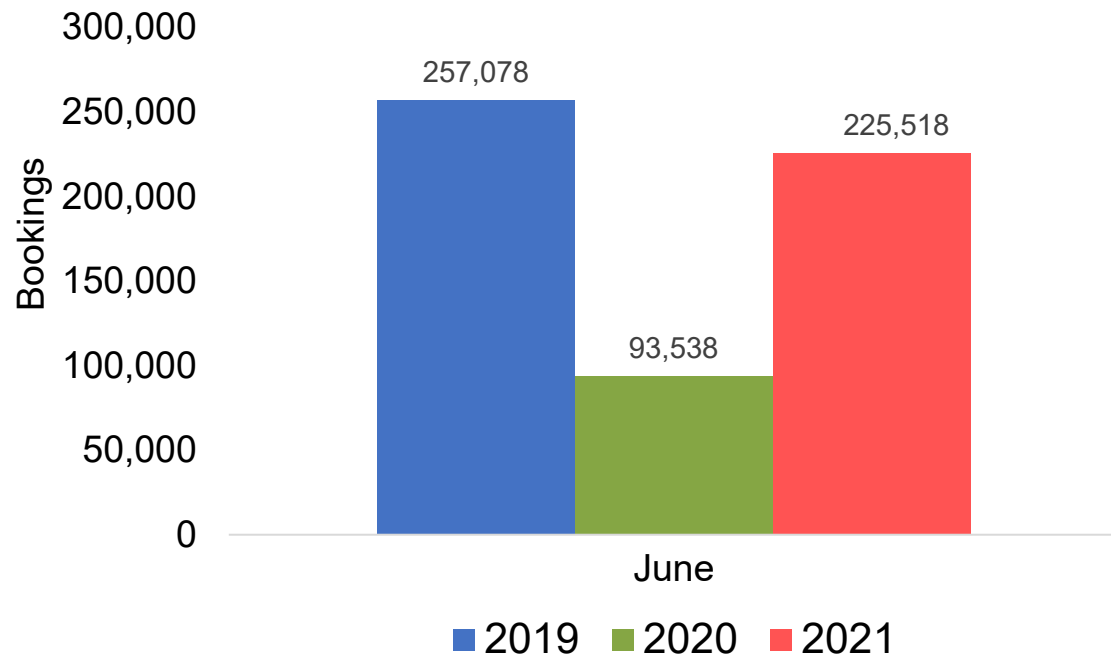

US

Travel Agency Booking Pace for Future Arrivals, by Month