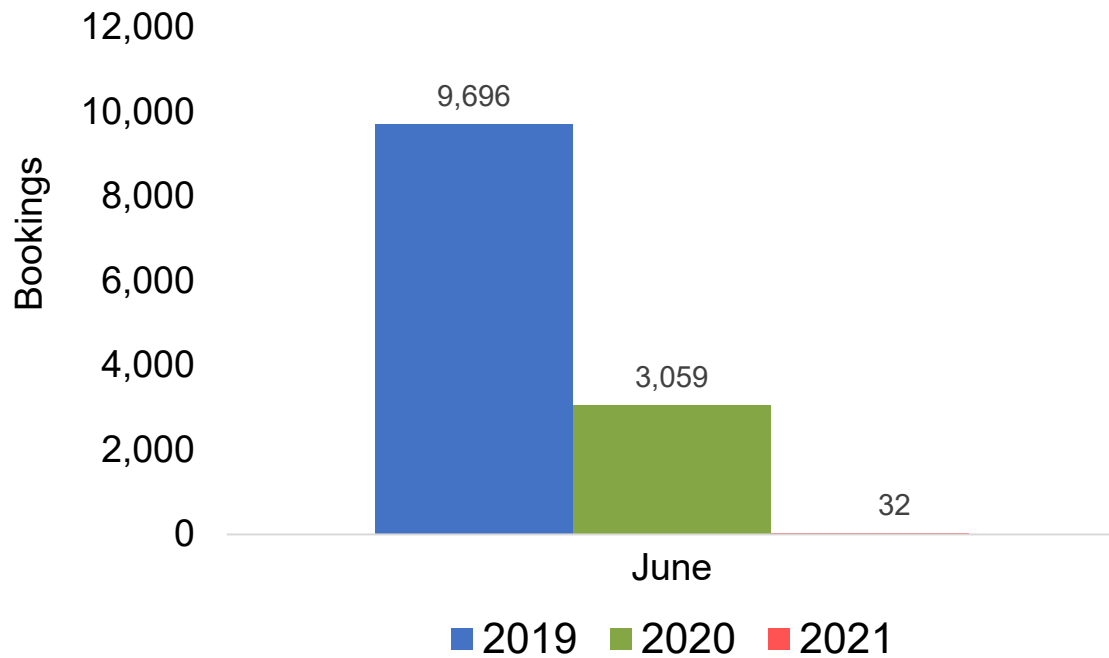

Travel Agency Booking Pace for Future Arrivals, by Quarter

Source: Global Agency Pro as of 05/30/21

CANADA

Travel Agency Booking Pace for Future Arrivals, by Month

Travel Agency Booking Pace for Future Arrivals, by Quarter

Source: Global Agency Pro as of 05/30/21

KOREA

Travel Agency Booking Pace for Future Arrivals, by Month

Travel Agency Booking Pace for Future Arrivals, by Quarter

Source: Global Agency Pro as of 05/30/21

AUSTRALIA

Travel Agency Booking Pace for Future Arrivals, by Month

Travel Agency Booking Pace for Future Arrivals, by Quarter

Source: Global Agency Pro as of 05/30/21

O'ahu by Month 2021

Travel Agency Booking Pace for Future Arrivals
U.S.