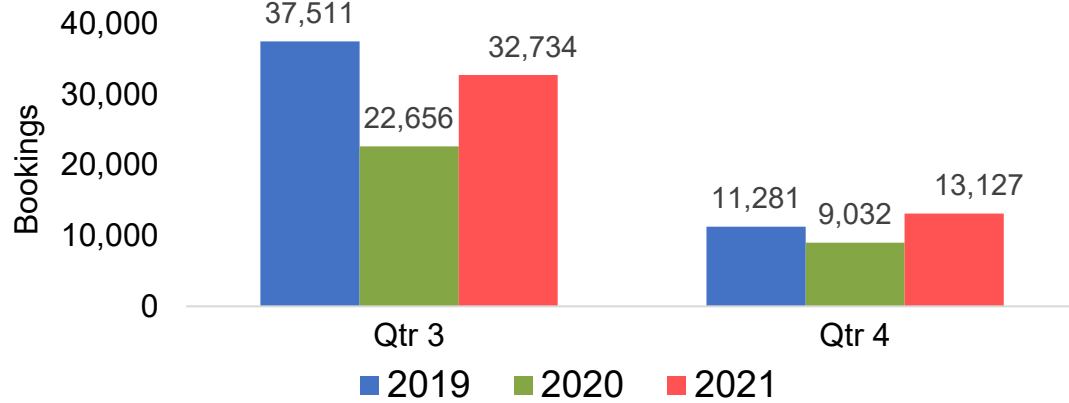

Kaua'i by Month 2021

Travel Agency Booking Pace for Future Arrivals
U.S.

Travel Agency Booking Pace for Future Arrivals
Japan

Travel Agency Booking Pace for Future Arrivals
Canada

Travel Agency Booking Pace for Future Arrivals
Korea

Source: Global Agency Pro as of 05/30/21

Kaua'i by Month 2021 (cont.)

Source: Global Agency Pro as of 05/30/21

Kaua'i by Quarter 2021

Travel Agency Booking Pace for Future Arrivals
U.S.

Travel Agency Booking Pace for Future Arrivals
Japan

Travel Agency Booking Pace for Future Arrivals
Canada

Travel Agency Booking Pace for Future Arrivals
Korea

Source: Global Agency Pro as of 05/30/21

Kaua'i by Quarter 2021 (cont.)

Travel Agency Booking Pace for Future Arrivals
Australia