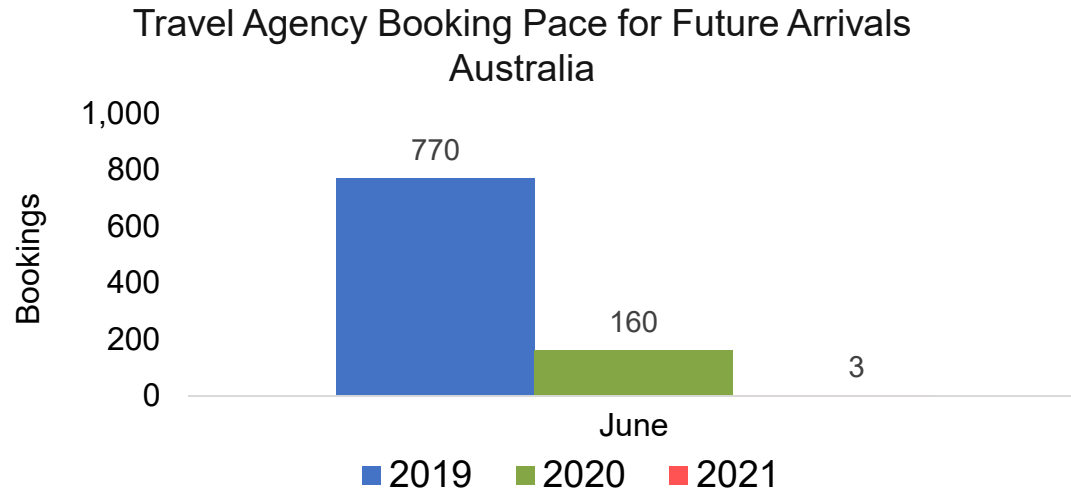

O'ahu by Quarter 2021

Travel Agency Booking Pace for Future Arrivals
U.S.

Travel Agency Booking Pace for Future Arrivals
Japan

Travel Agency Booking Pace for Future Arrivals
Canada

Travel Agency Booking Pace for Future Arrivals
Korea

Source: Global Agency Pro as of 05/30/21

O'ahu by Quarter 2021 (cont.)

Source: Global Agency Pro as of 05/30/21

Maui by Month 2021

Travel Agency Booking Pace for Future Arrivals
U.S.

Travel Agency Booking Pace for Future Arrivals
Japan

Travel Agency Booking Pace for Future Arrivals
Canada

Travel Agency Booking Pace for Future Arrivals
Korea

Source: Global Agency Pro as of 05/30/21

Maui by Month 2021 (cont.)

Source: Global Agency Pro as of 05/30/21

Maui by Quarter 2021

Travel Agency Booking Pace for Future Arrivals
U.S.

Travel Agency Booking Pace for Future Arrivals
Japan

Travel Agency Booking Pace for Future Arrivals
Canada

Travel Agency Booking Pace for Future Arrivals
Korea