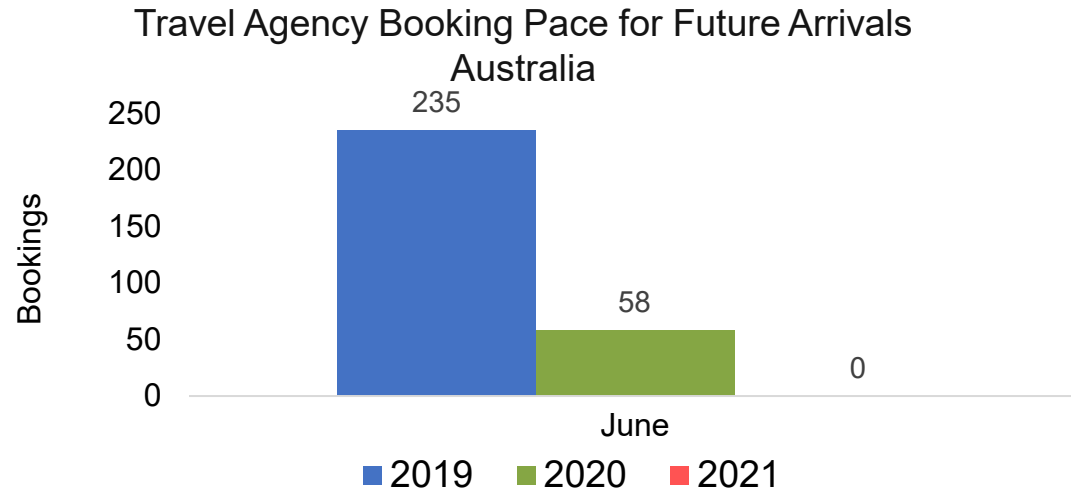

Travel Agency Booking Pace for Future Arrivals
Canada

Travel Agency Booking Pace for Future Arrivals
Korea

Lānaʻi by Month 2021 (cont.)

Source: Global Agency Pro as of 05/30/21

Lānaʻi by Quarter 2021

Travel Agency Booking Pace for Future Arrivals
U.S.

Travel Agency Booking Pace for Future Arrivals
Japan

Travel Agency Booking Pace for Future Arrivals
Canada

Travel Agency Booking Pace for Future Arrivals
Korea

Lānaʻi by Quarter 2021 (cont.)

Source: Global Agency Pro as of 05/30/21

Kaua'i by Month 2021

Travel Agency Booking Pace for Future Arrivals
U.S.

Travel Agency Booking Pace for Future Arrivals
Japan

Travel Agency Booking Pace for Future Arrivals
Canada

Travel Agency Booking Pace for Future Arrivals
Korea

Source: Global Agency Pro as of 05/30/21

Kaua'i by Month 2021 (cont.)

Source: Global Agency Pro as of 05/30/21

Kaua'i by Quarter 2021

Travel Agency Booking Pace for Future Arrivals
U.S.

Travel Agency Booking Pace for Future Arrivals
Japan