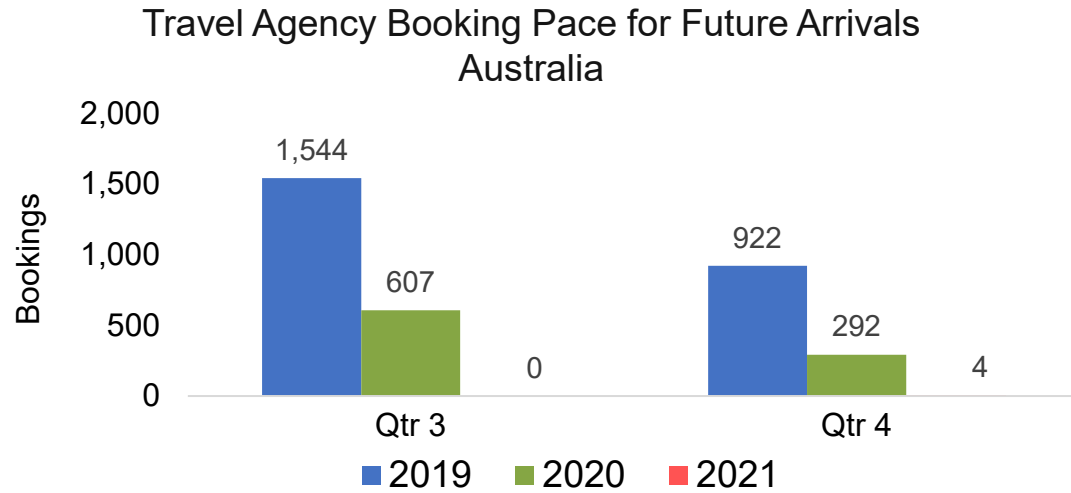

Travel Agency Booking Pace for Future Arrivals
Canada

Travel Agency Booking Pace for Future Arrivals
Korea

Source: Global Agency Pro as of 05/30/21

Maui by Month 2021 (cont.)

Source: Global Agency Pro as of 05/30/21

Maui by Quarter 2021

Travel Agency Booking Pace for Future Arrivals
U.S.

Travel Agency Booking Pace for Future Arrivals
Japan

Travel Agency Booking Pace for Future Arrivals
Canada

Travel Agency Booking Pace for Future Arrivals
Korea

Source: Global Agency Pro as of 05/30/21

Maui by Quarter 2021 (cont.)

Source: Global Agency Pro as of 05/30/21

Moloka'i by Month 2021

Travel Agency Booking Pace for Future Arrivals
U.S.

Travel Agency Booking Pace for Future Arrivals
Japan