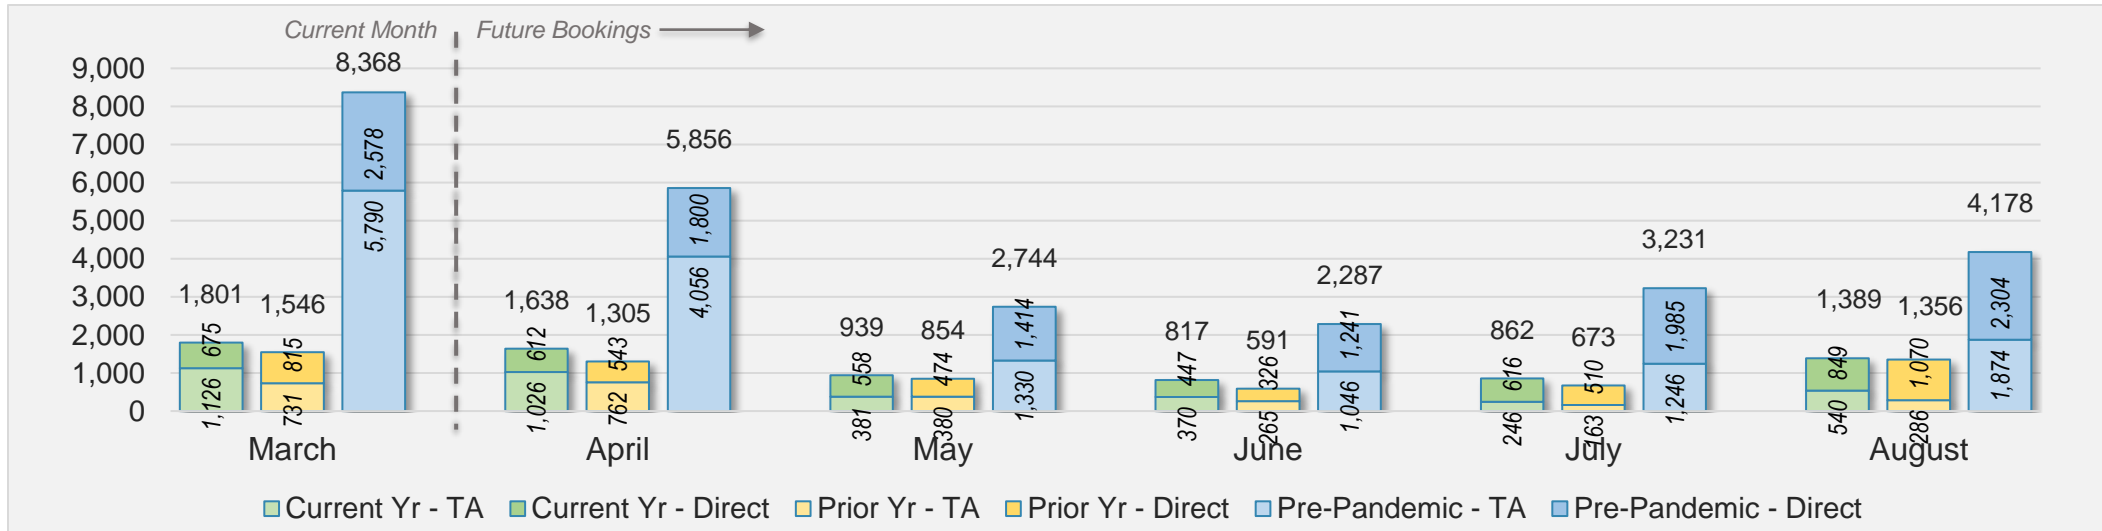

March 2024 Direct and Travel Agency Bookings to Hawai'i