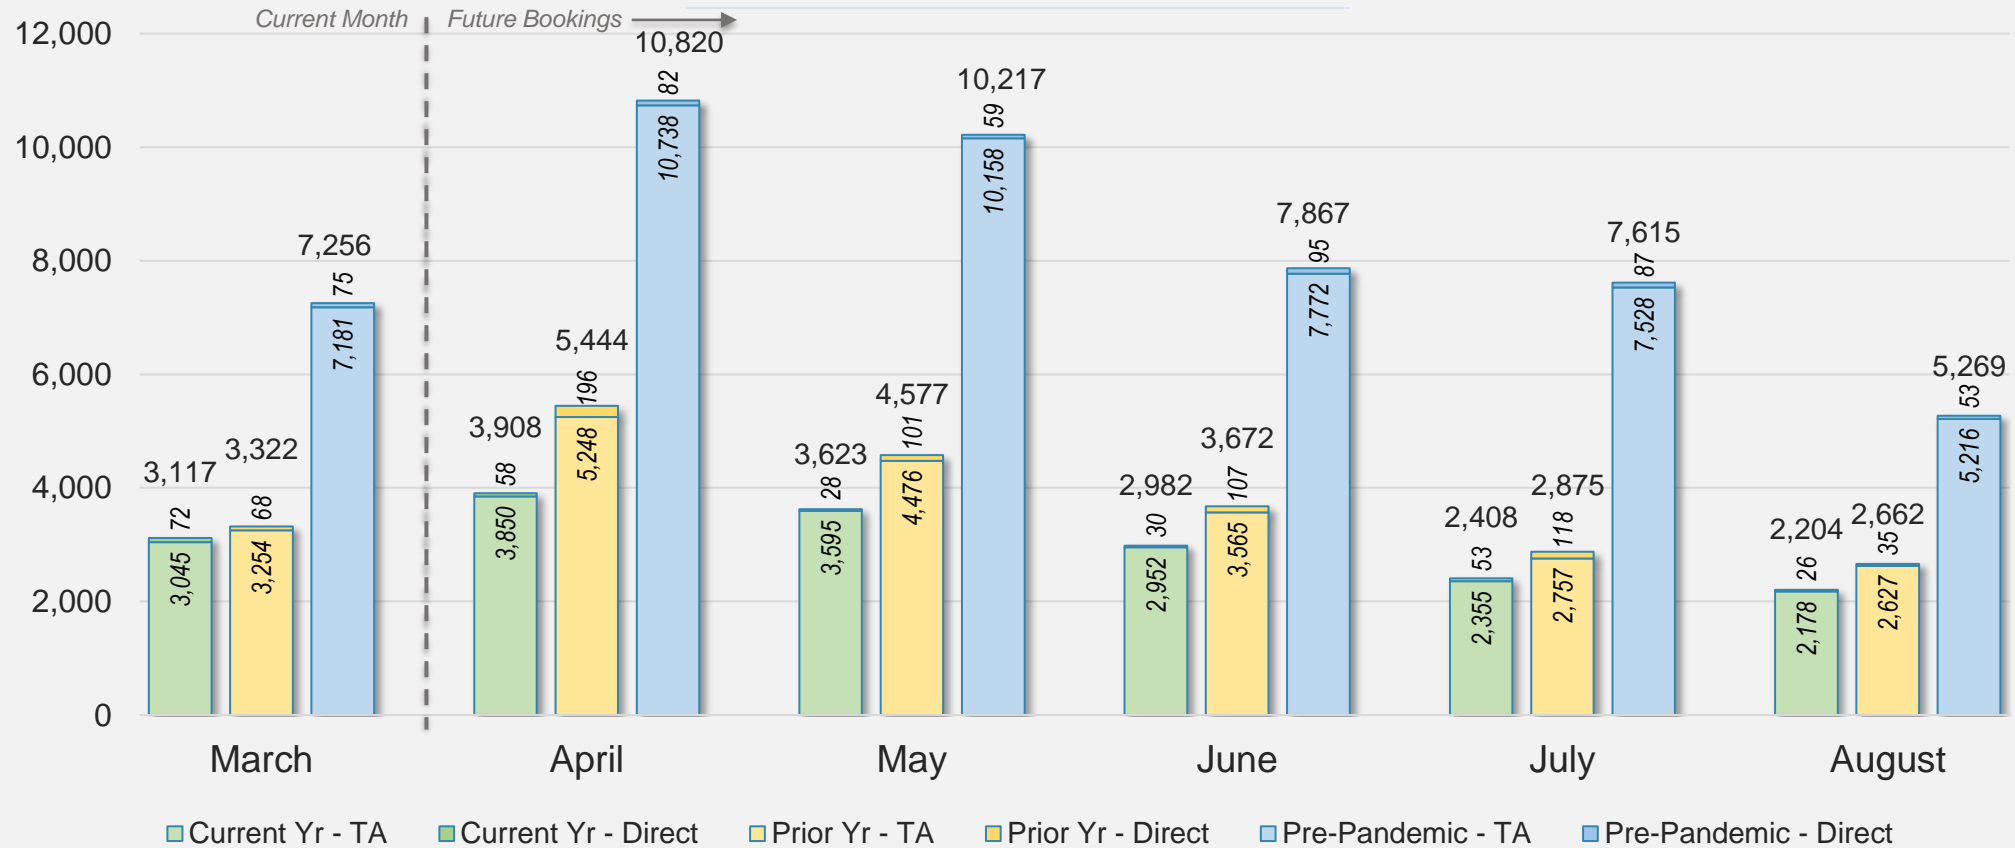

AUSTRALIA

Direct and Travel Agency Bookings to Hawaii Current vs. Prior vs. Pre-Pandemic Periods March 2024

Source: ForwardKeys as of 3/31/24