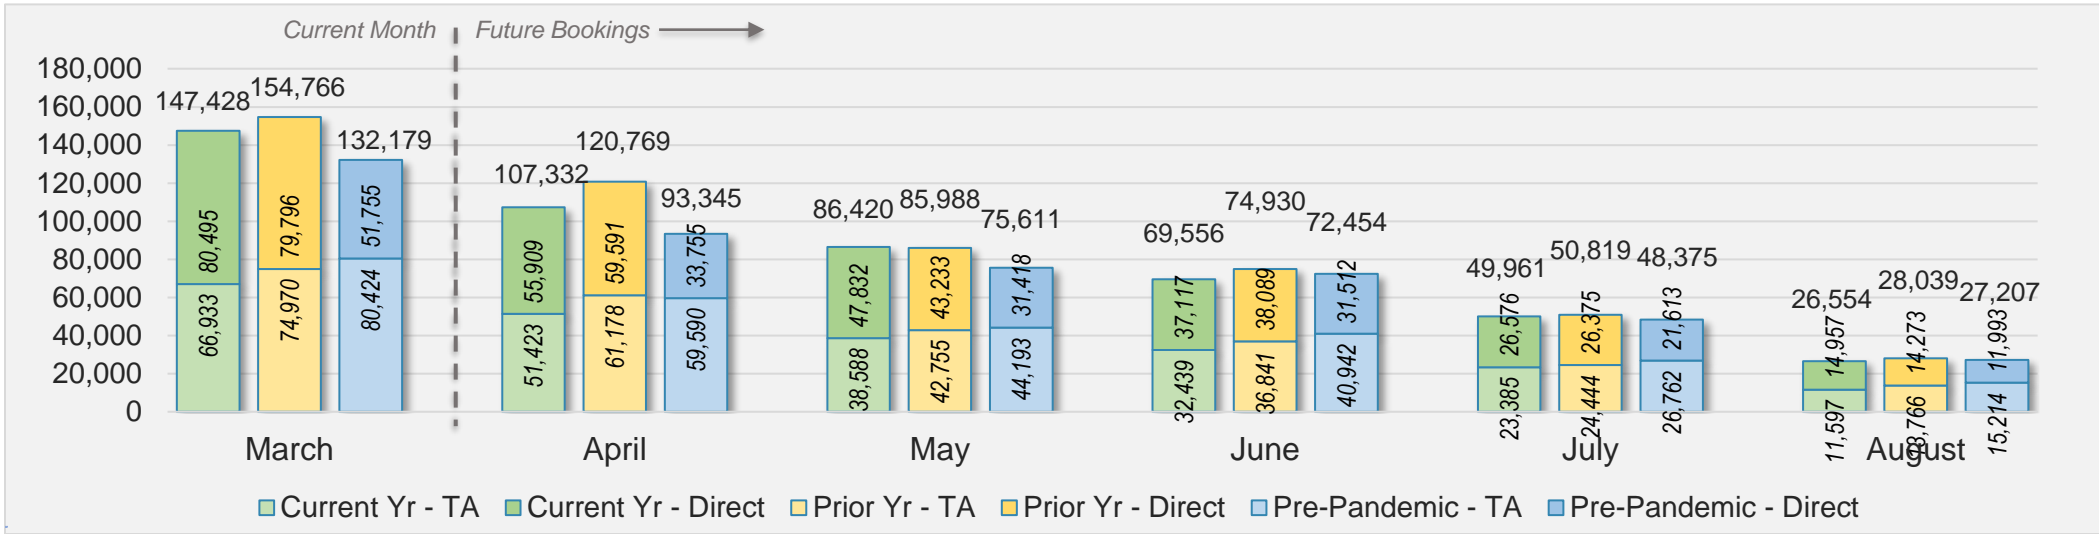

## Direct and Travel Agency Bookings to Hawaii Current vs. Prior vs. Pre-Pandemic Periods March 2024

Source: ForwardKeys as of 3/31/24

## March 2024 Direct and Travel Agency Bookings to Hawai'i

U.S.

Source: ForwardKeys as of 3/31/24