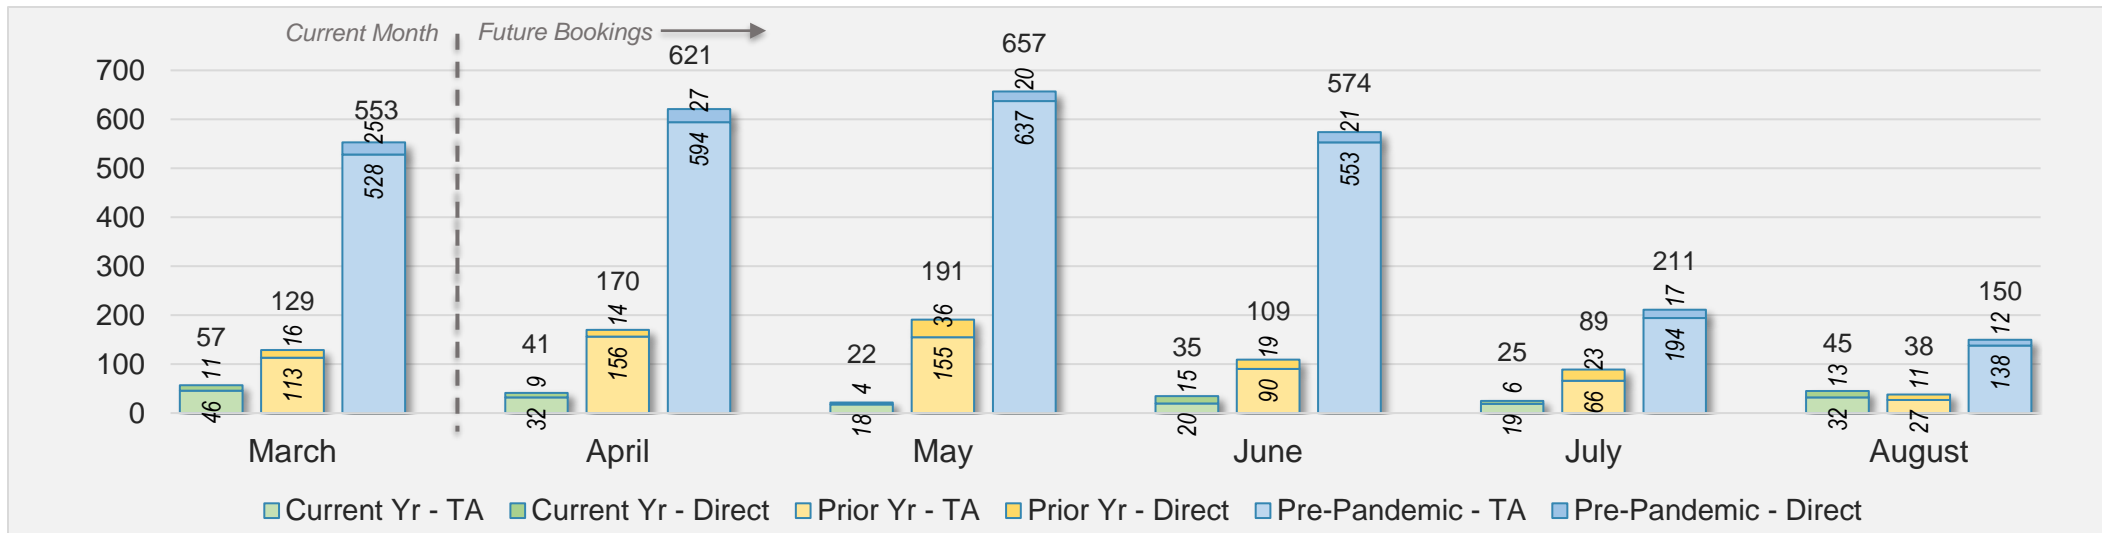

March 2024 Direct and Travel Agency Bookings to Hawai'i