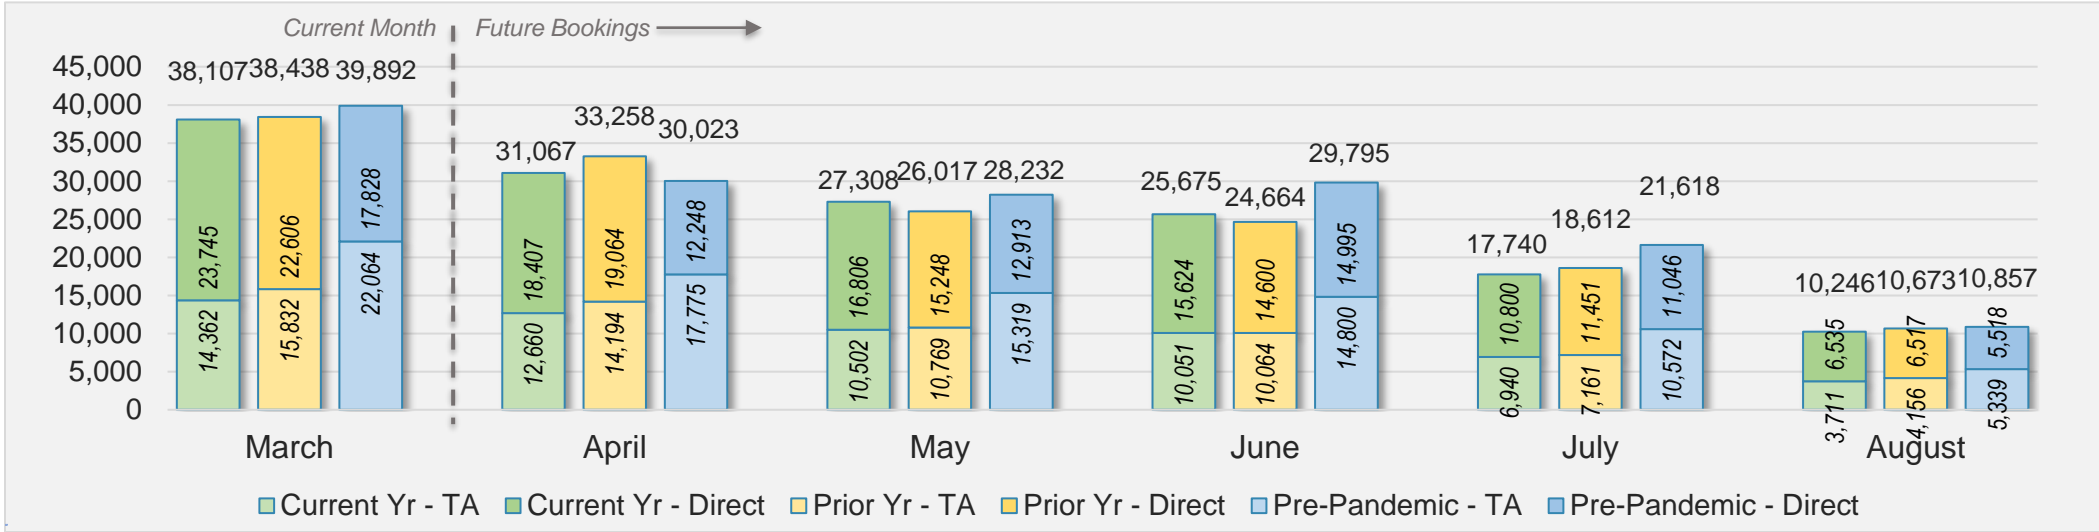

Kaua'i

March 2024 Direct and Travel Agency Bookings to Hawai'i

Source: ForwardKeys as of 3/31/24