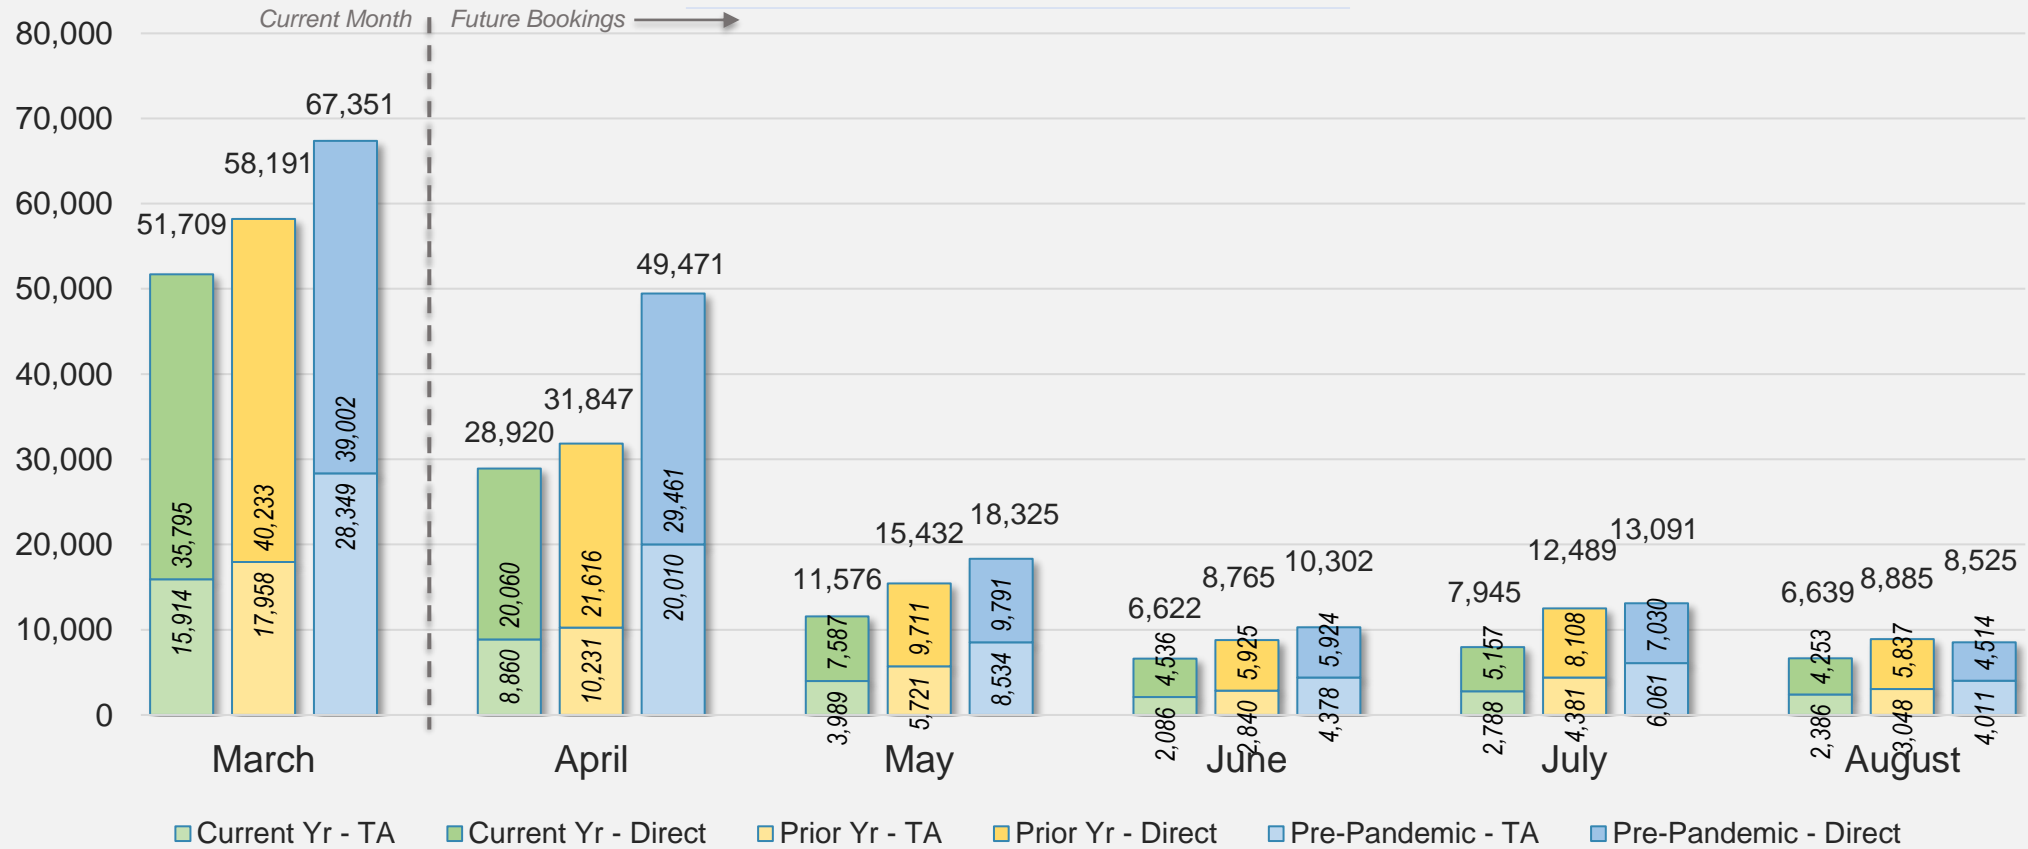

CANADA

Direct and Travel Agency Bookings to Hawaii Current vs. Prior vs. Pre-Pandemic Periods March 2024

Source: ForwardKeys as of 3/31/24