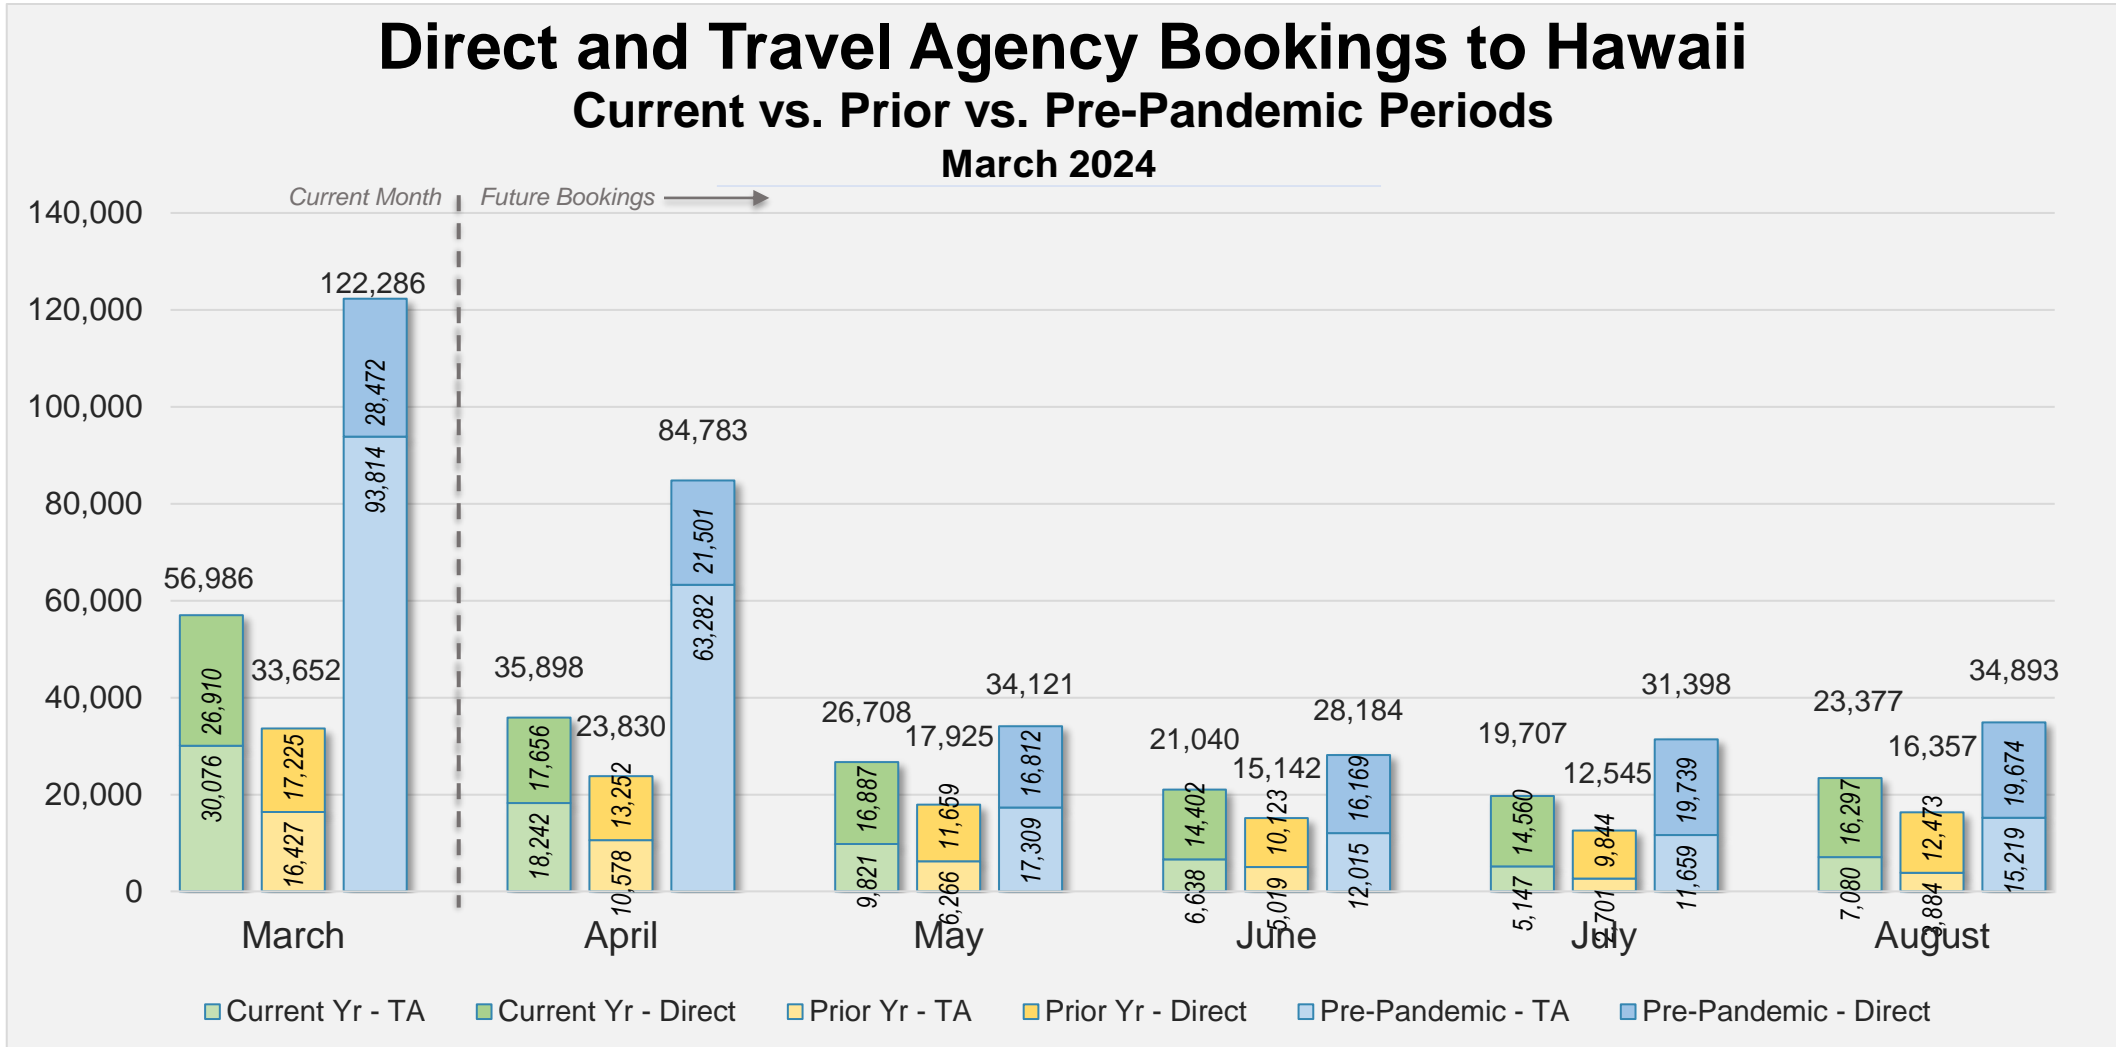

JAPAN

Direct and Travel Agency Bookings to Hawaii Current vs. Prior vs. Pre-Pandemic Periods March 2024

Source: ForwardKeys as of 3/31/24