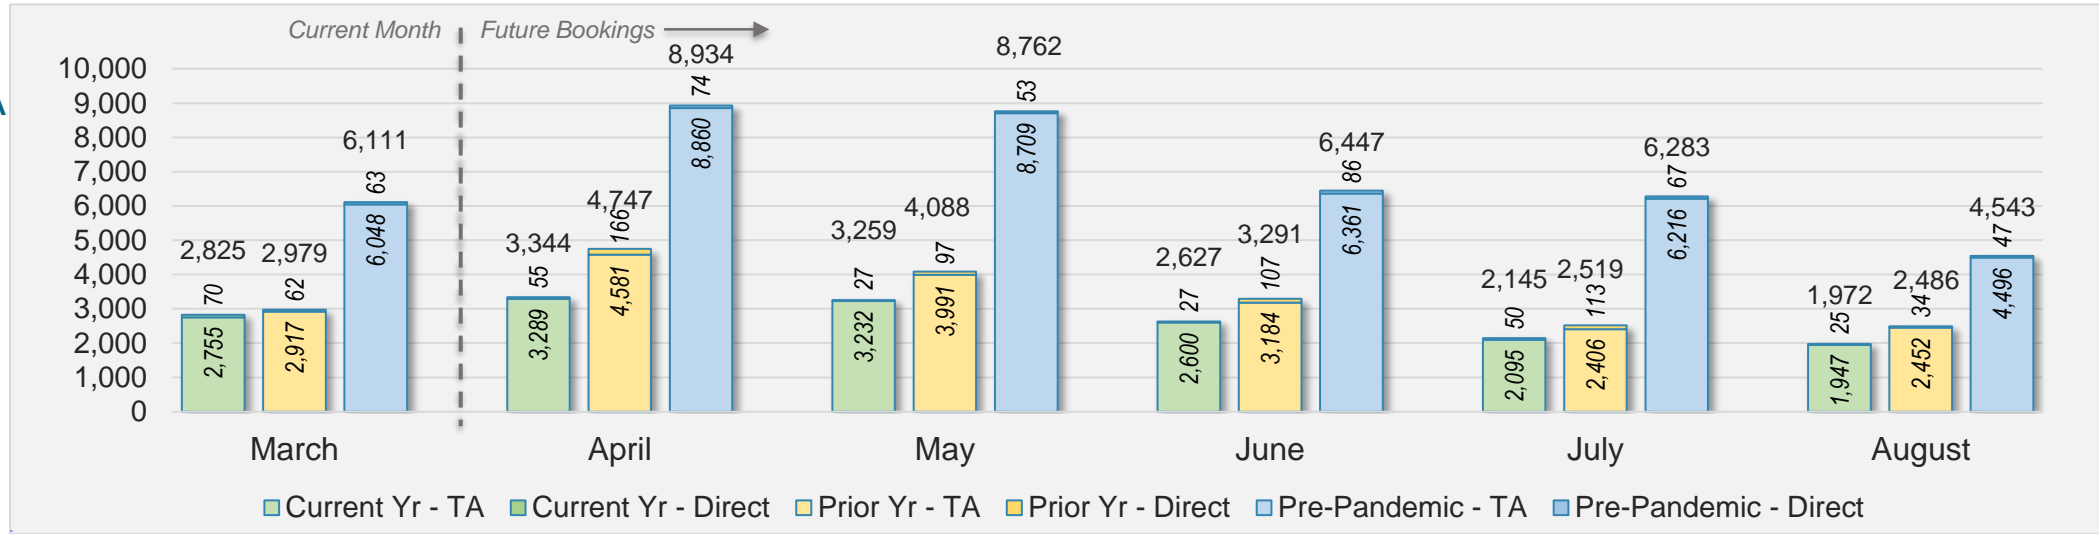

O'ahu (continued)

March 2024 Direct and Travel Agency Bookings to Hawai'i

AUSTRALIA

Source: ForwardKeys as of 3/31/24