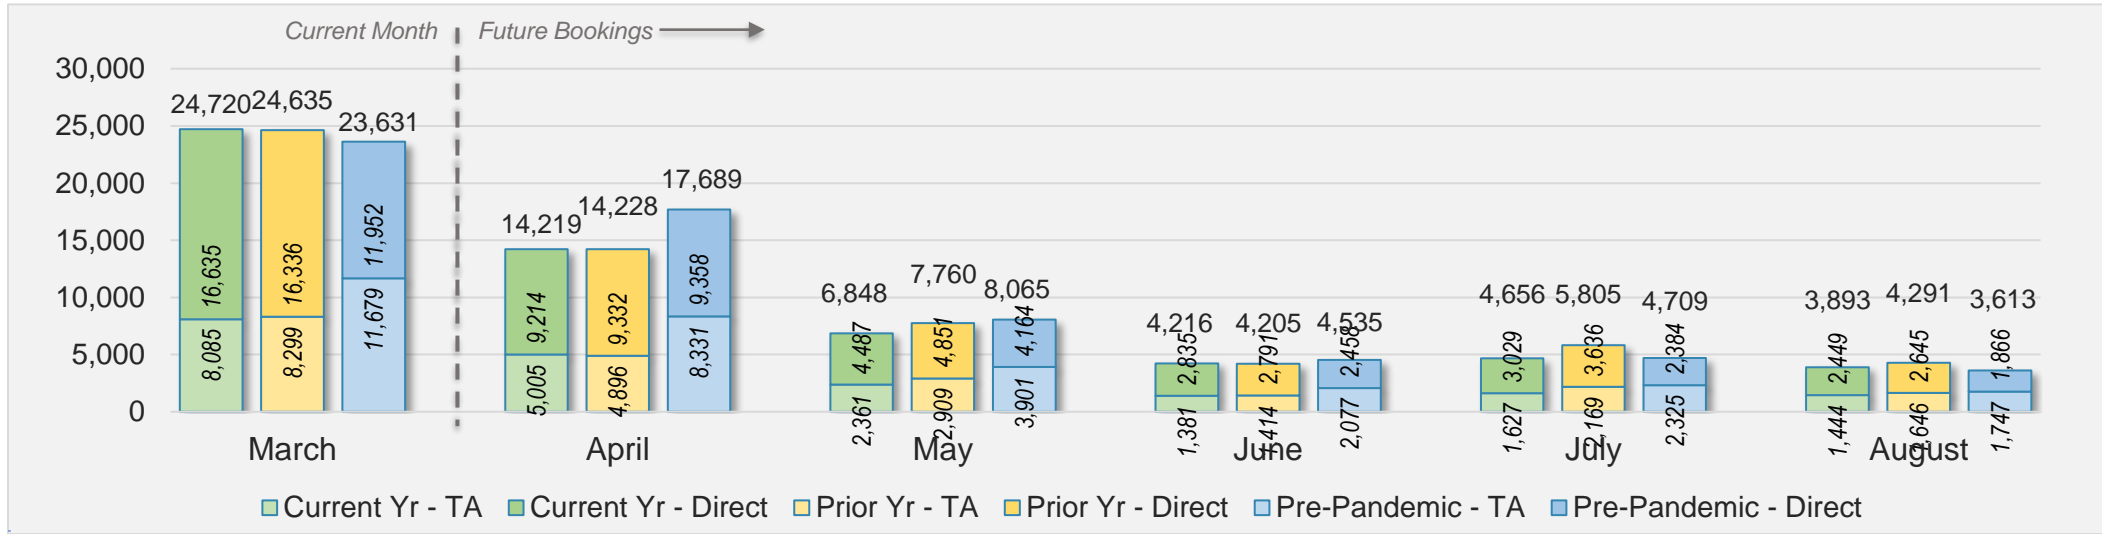

O'ahu (continued)

March 2024 Direct and Travel Agency Bookings to Hawai'i

Source: ForwardKeys as of 3/31/24