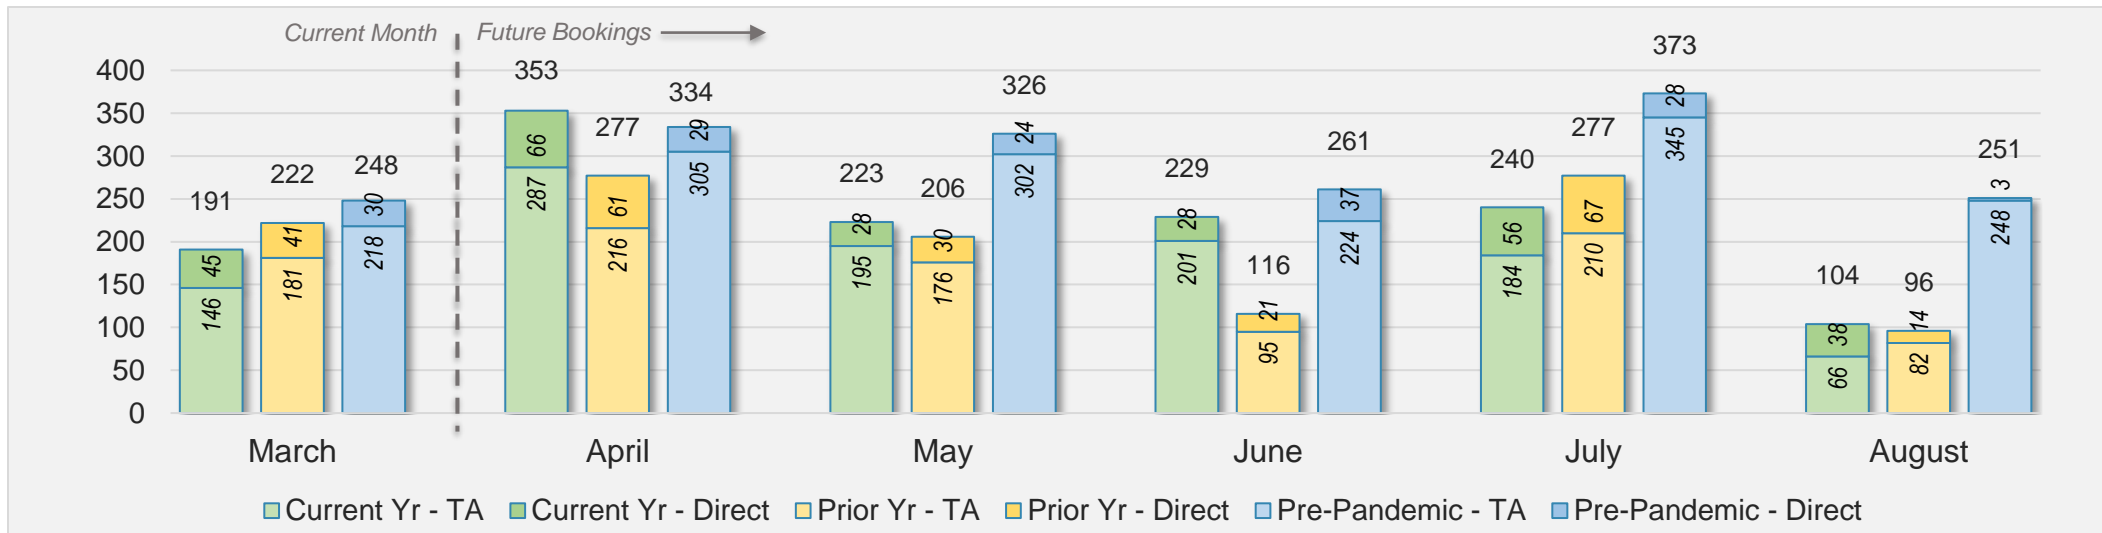

## March 2024 Direct and Travel Agency Bookings to Hawai'i

# Hawai'i Island (continued)

## March 2024 Direct and Travel Agency Bookings to Hawai'i

CANADA

Source: ForwardKeys as of 3/31/24

## March 2024 Direct and Travel Agency Bookings to Hawai'i

KOREA

Source: ForwardKeys as of 3/31/24