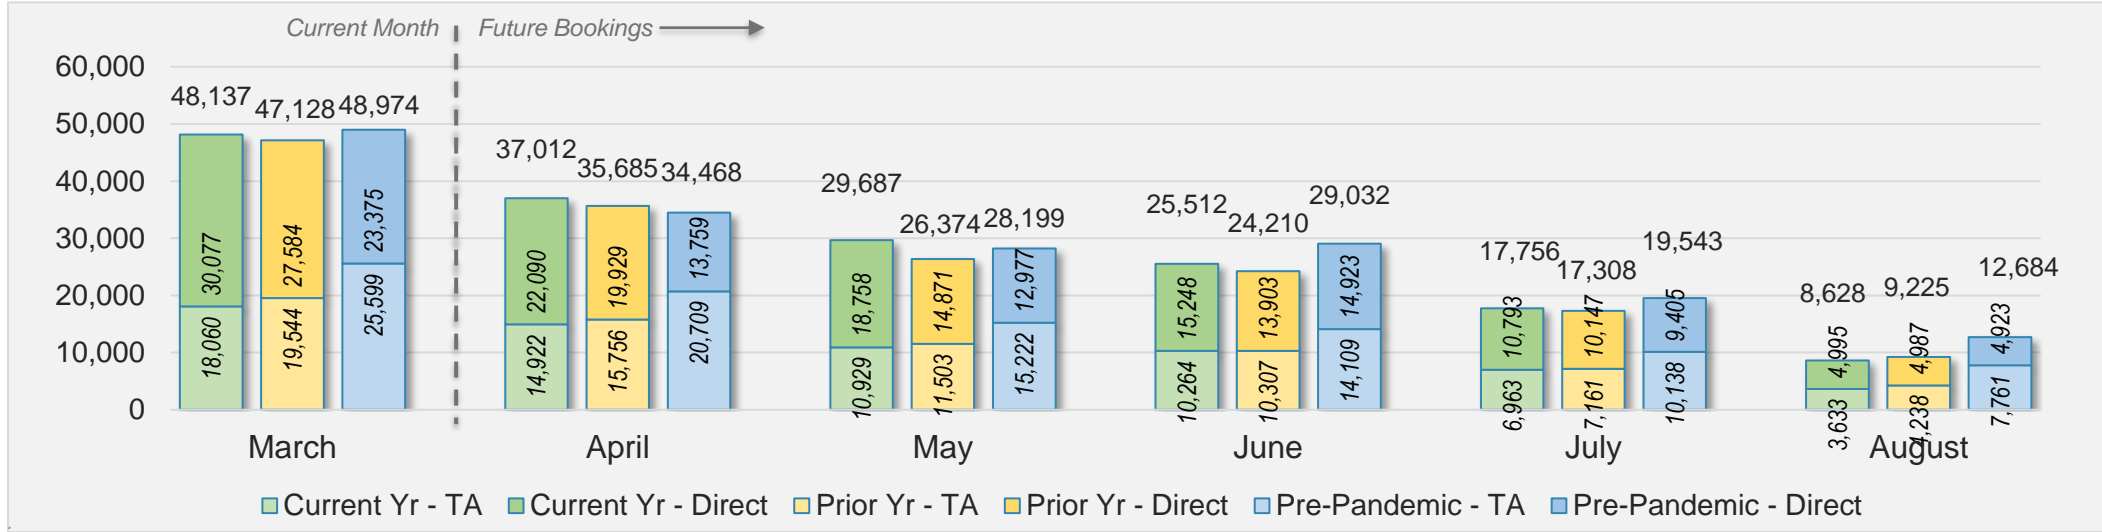

## March 2024 Direct and Travel Agency Bookings to Hawai'i

## March 2024 Direct and Travel Agency Bookings to Hawai'i

AUSTRALIA

Source: ForwardKeys as of 3/31/24