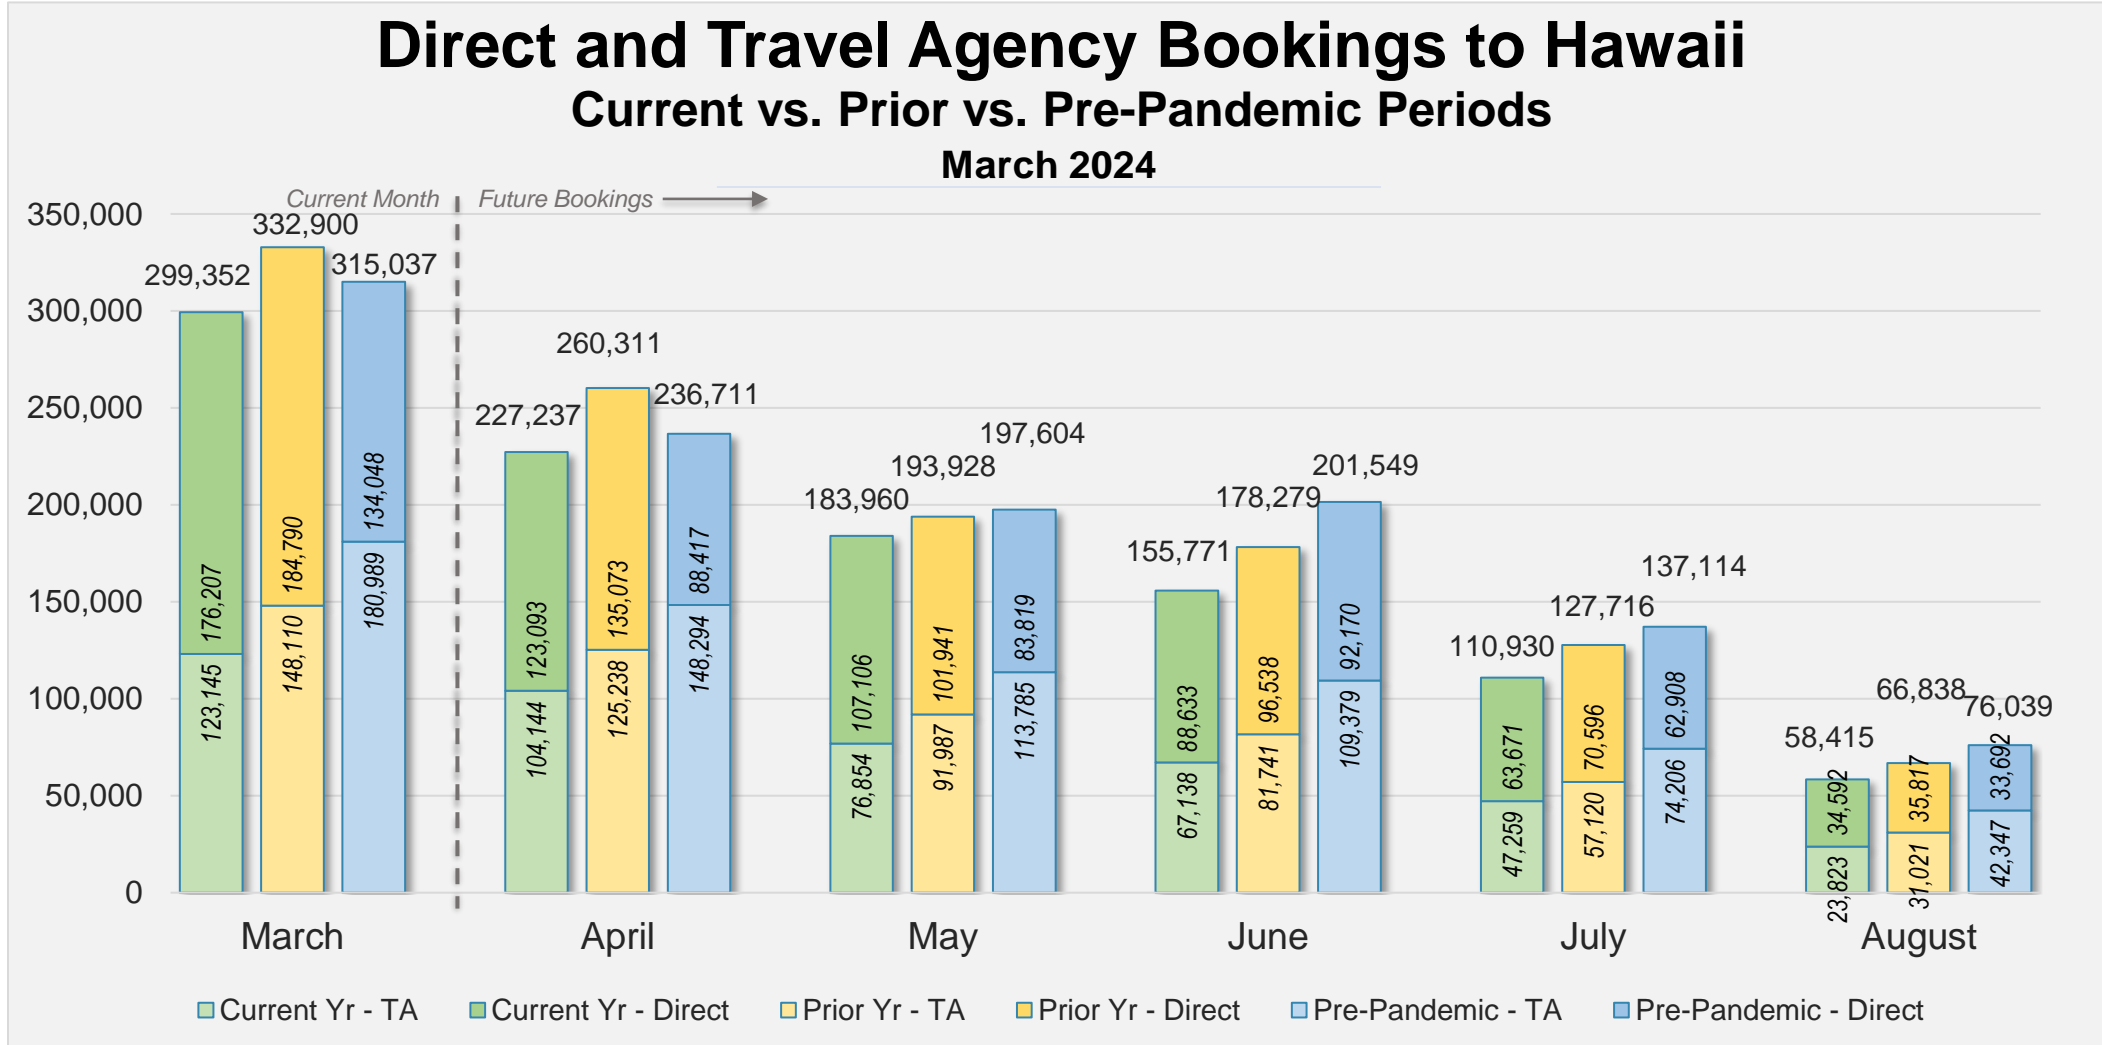

U.S.

Direct and Travel Agency Bookings to Hawaii Current vs. Prior vs. Pre-Pandemic Periods March 2024

Source: ForwardKeys as of 3/31/24