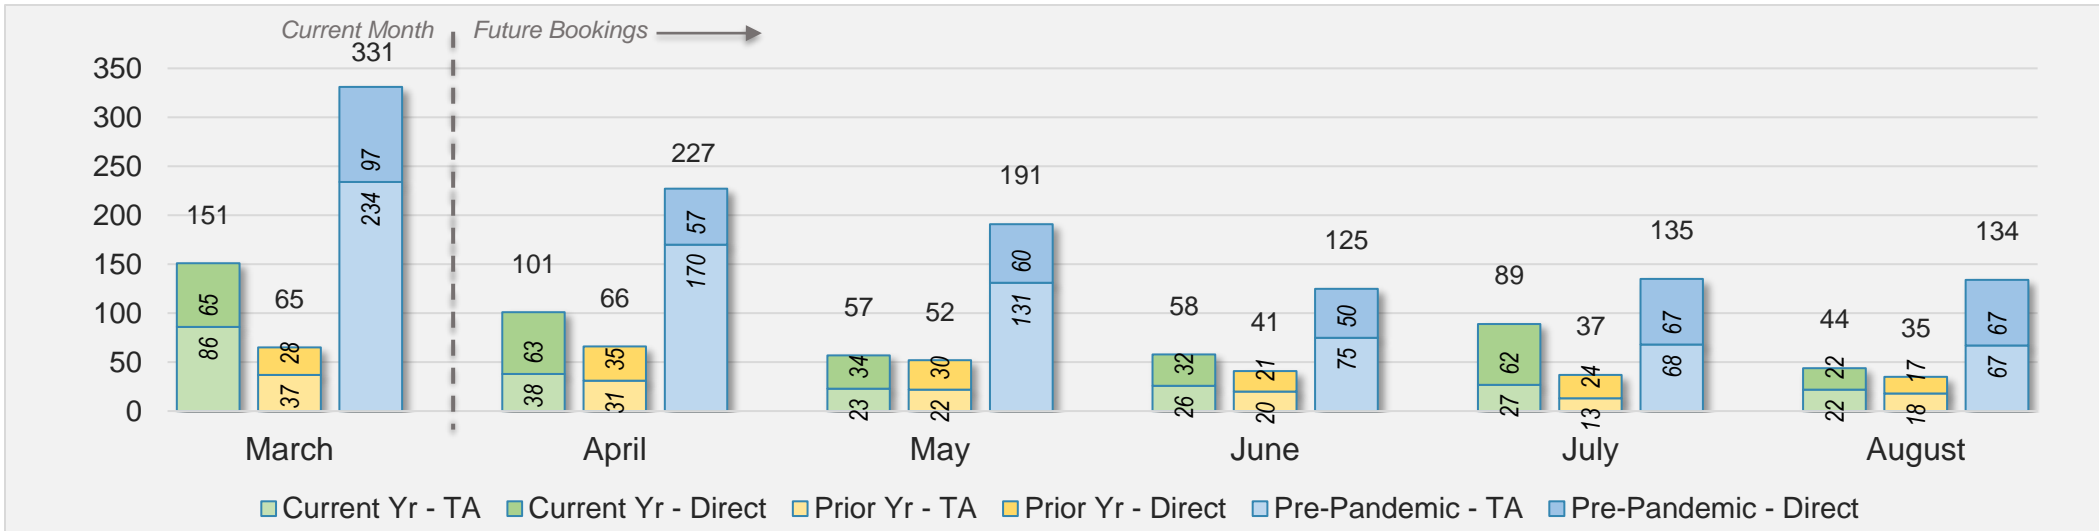

March 2024 Direct and Travel Agency Bookings to Hawai'i

Source: ForwardKeys as of 3/31/24