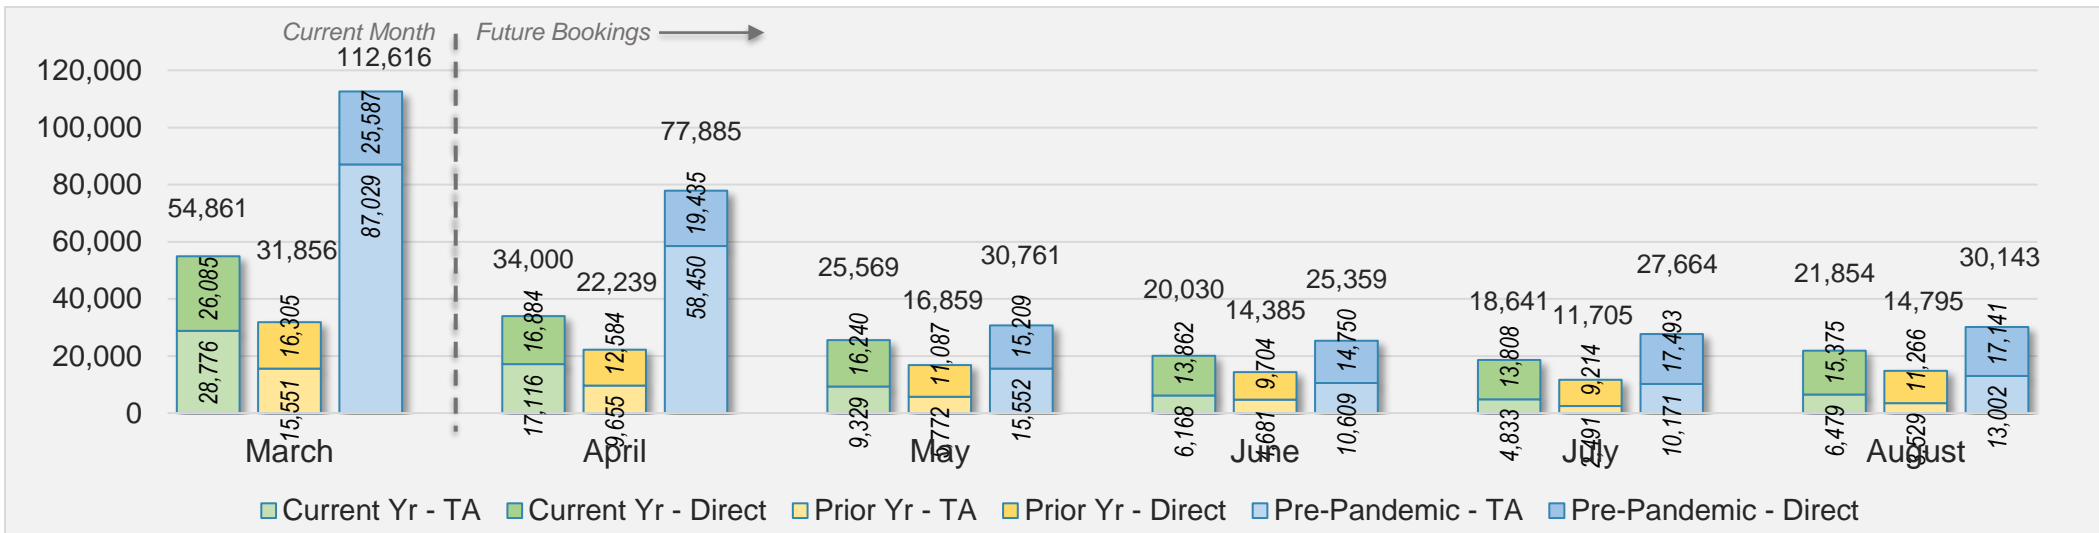

## Direct and Travel Agency Bookings to Hawaii Current vs. Prior vs. Pre-Pandemic Periods March 2024

Source: ForwardKeys as of 3/31/24

## March 2024 Direct and Travel Agency Bookings to Hawai'i

U.S.

Source: ForwardKeys as of 3/31/24

## March 2024 Direct and Travel Agency Bookings to Hawai'i

JAPAN

Source: ForwardKeys as of 3/31/24