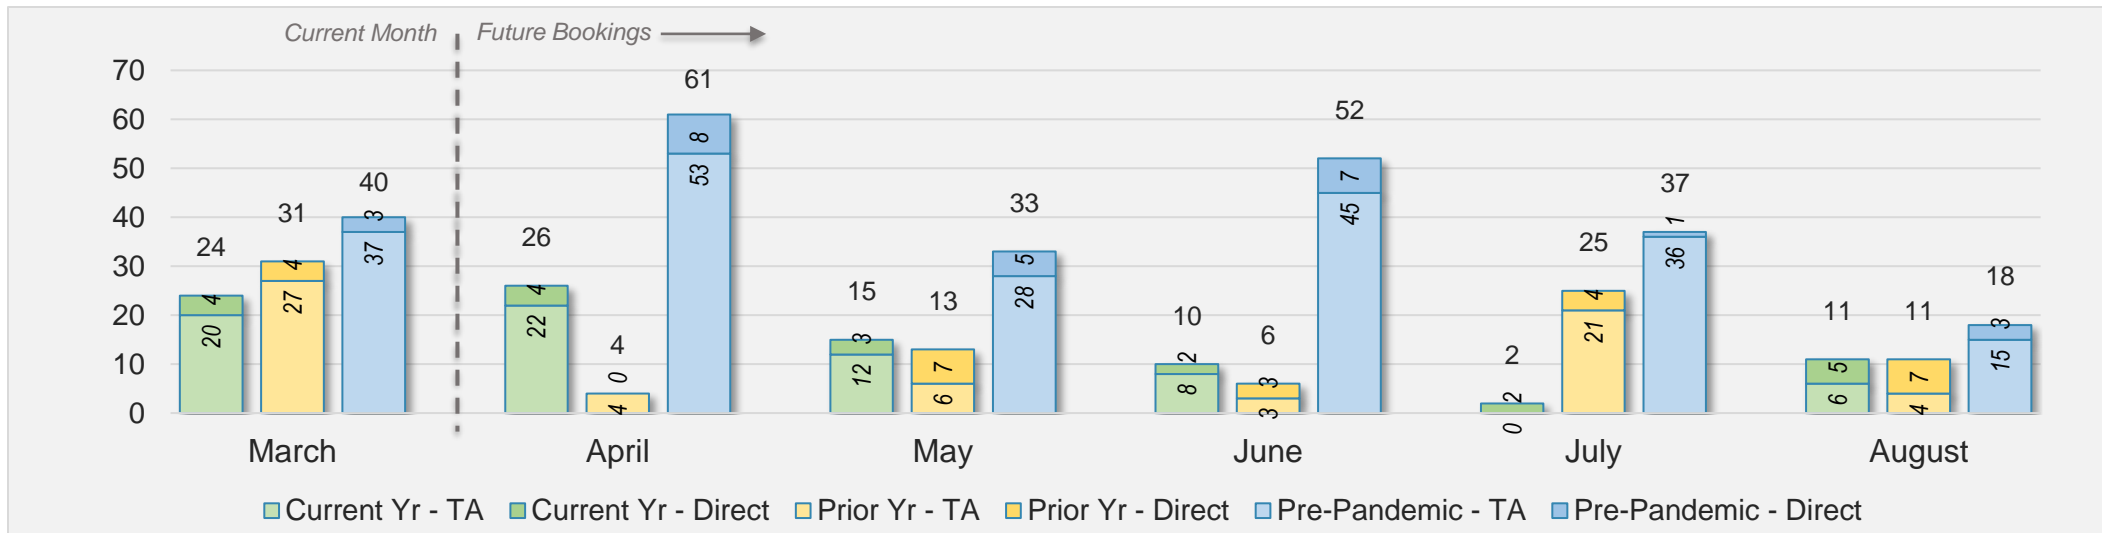

March 2024 Direct and Travel Agency Bookings to Hawai'i