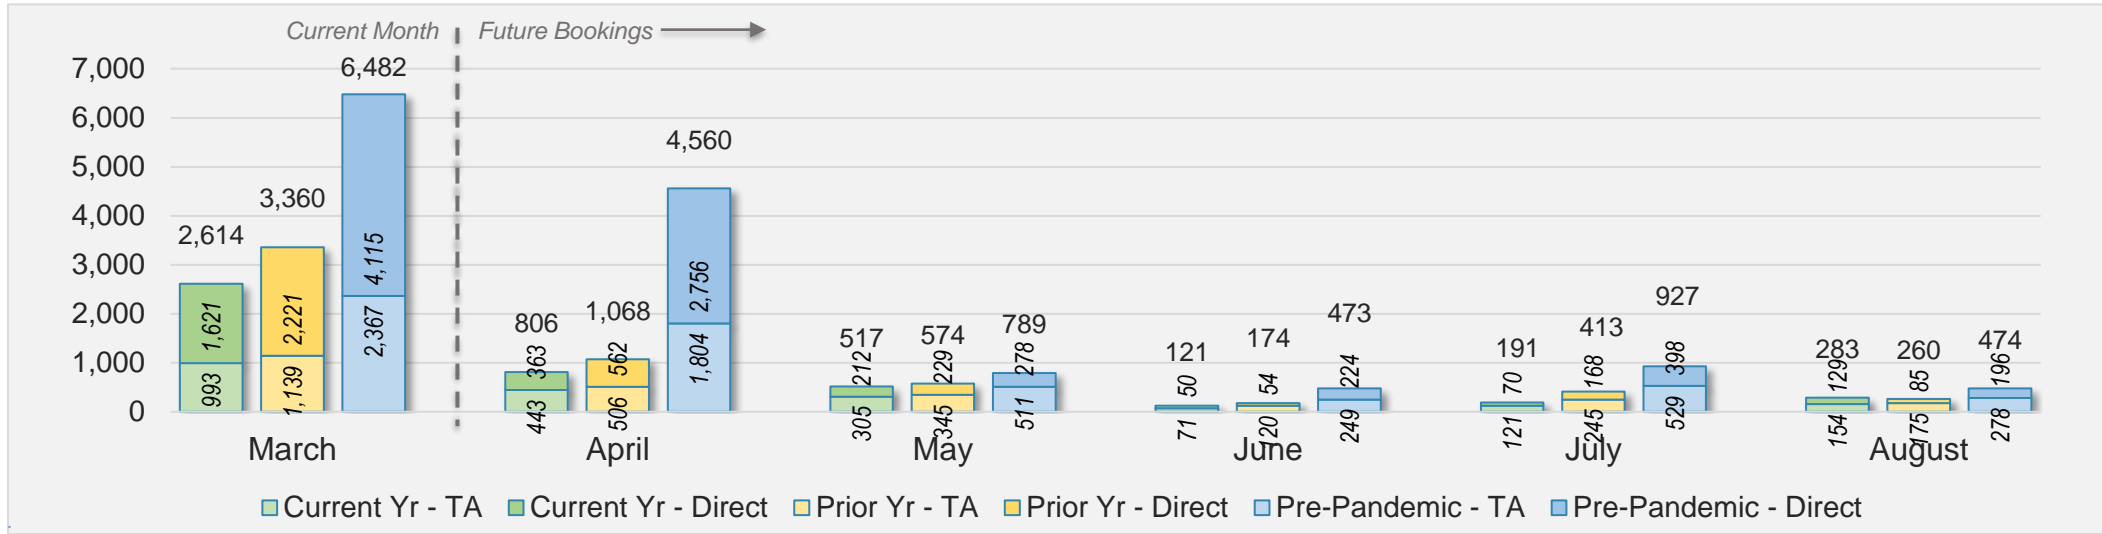

Kaua'i (continued)

March 2024 Direct and Travel Agency Bookings to Hawai'i