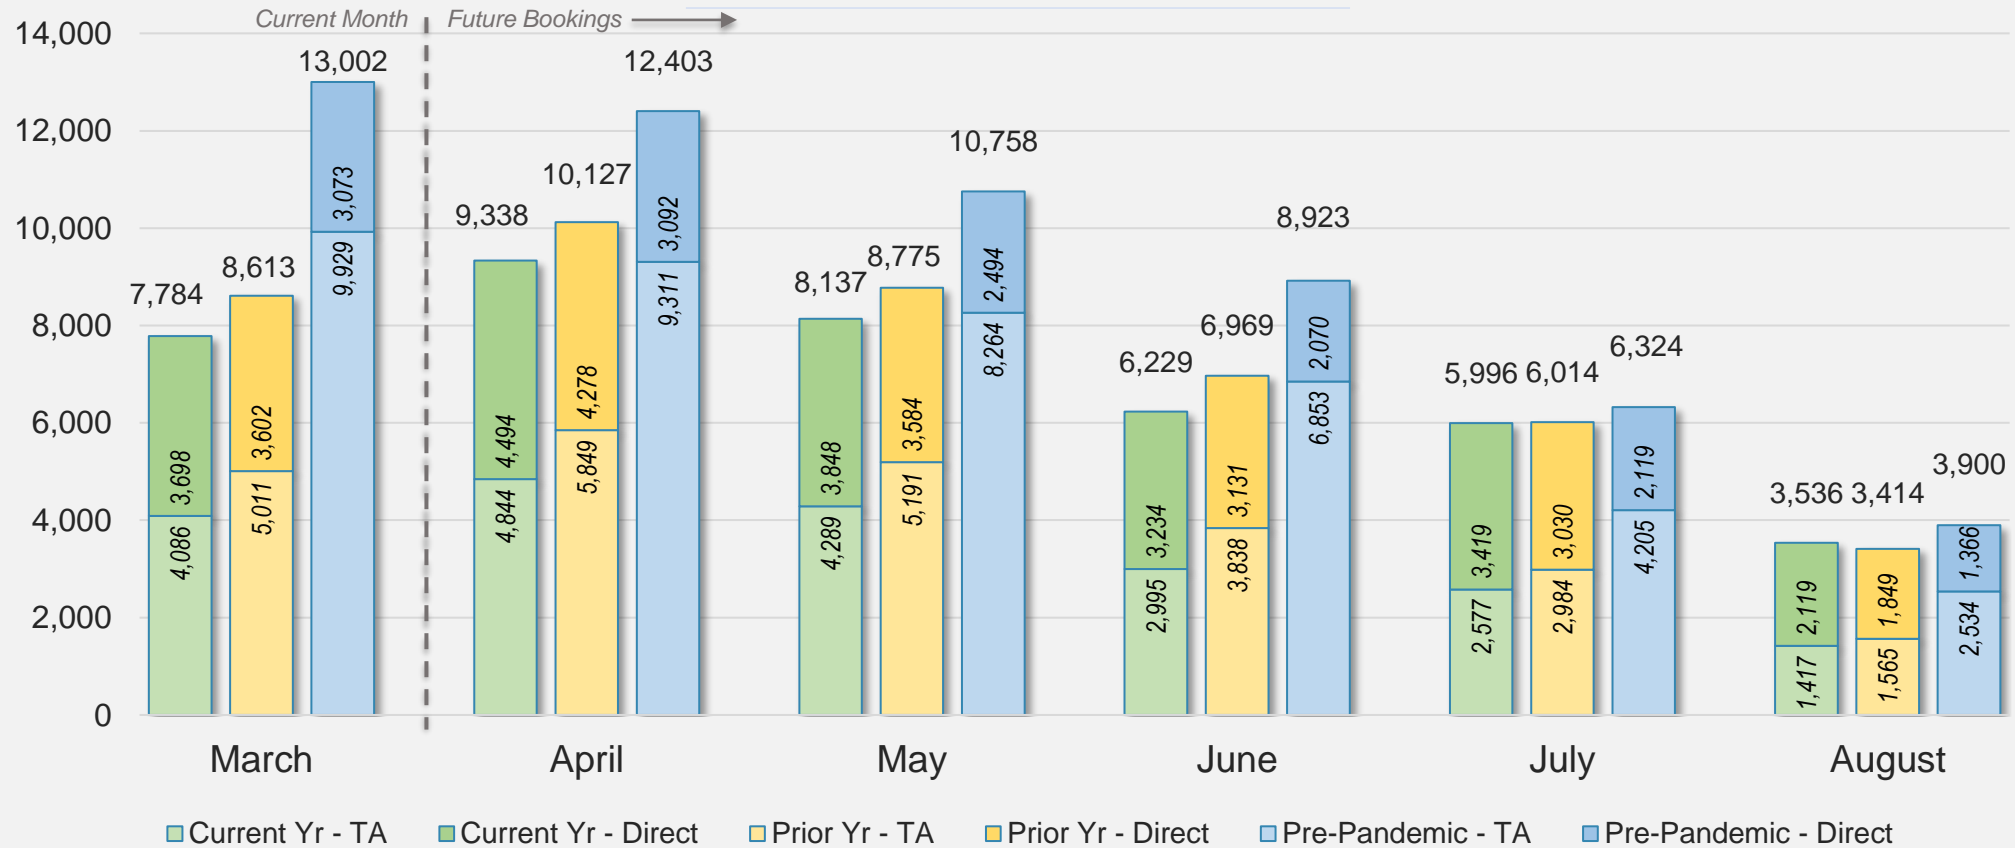

KOREA

Direct and Travel Agency Bookings to Hawaii Current vs. Prior vs. Pre-Pandemic Periods March 2024

Source: ForwardKeys as of 3/31/24