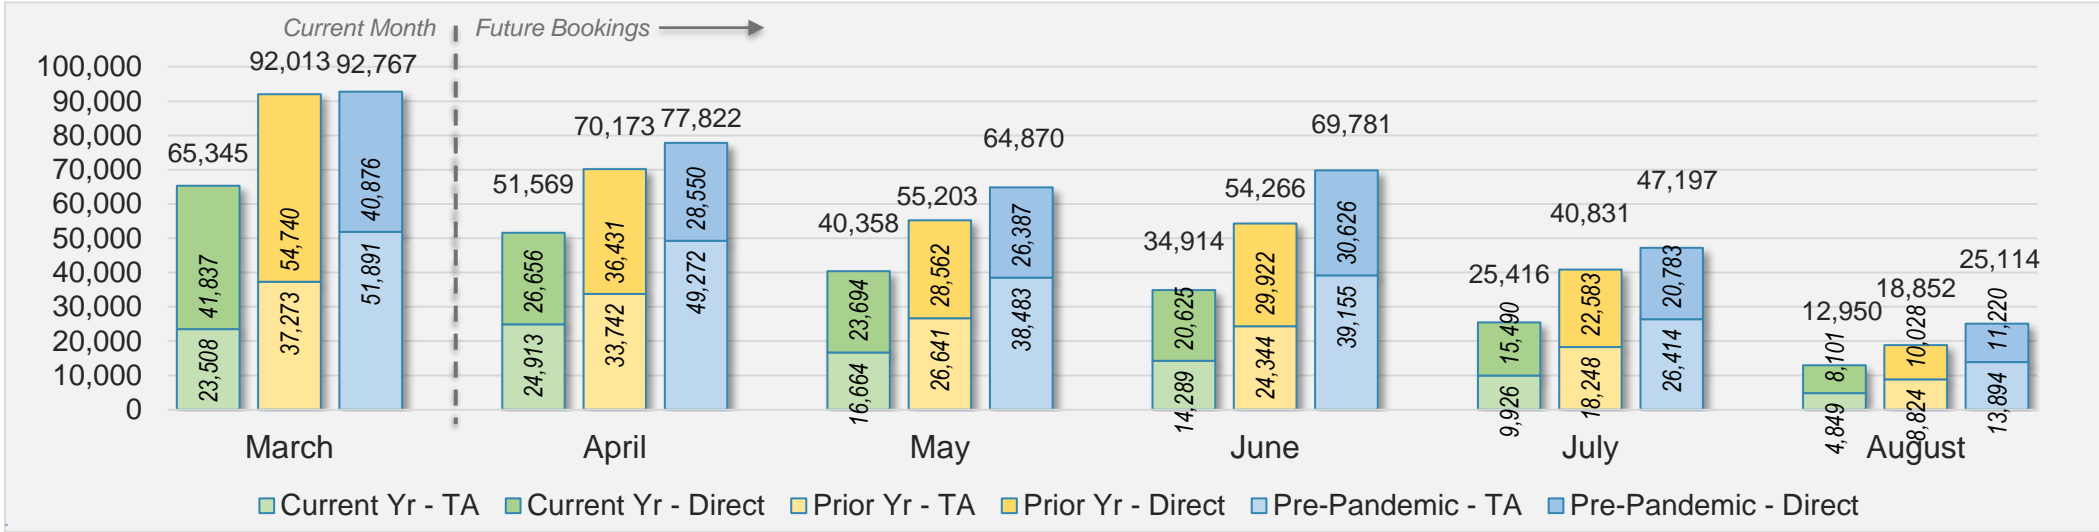

Maui

March 2024 Direct and Travel Agency Bookings to Hawai'i

U.S.

Source: ForwardKeys as of 3/31/24

March 2024 Direct and Travel Agency Bookings to Hawai'i

JAPAN