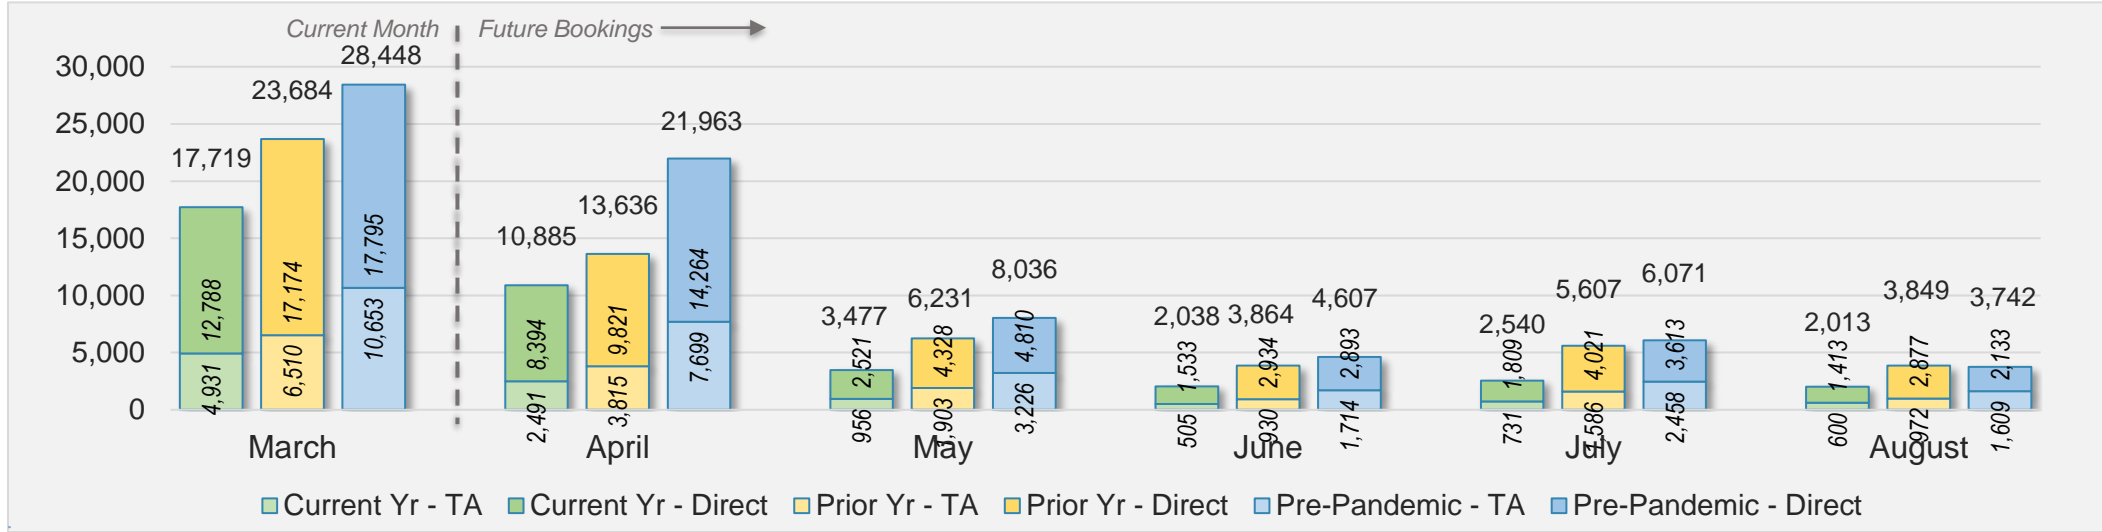

Maui (continued)

March 2024 Direct and Travel Agency Bookings to Hawai'i