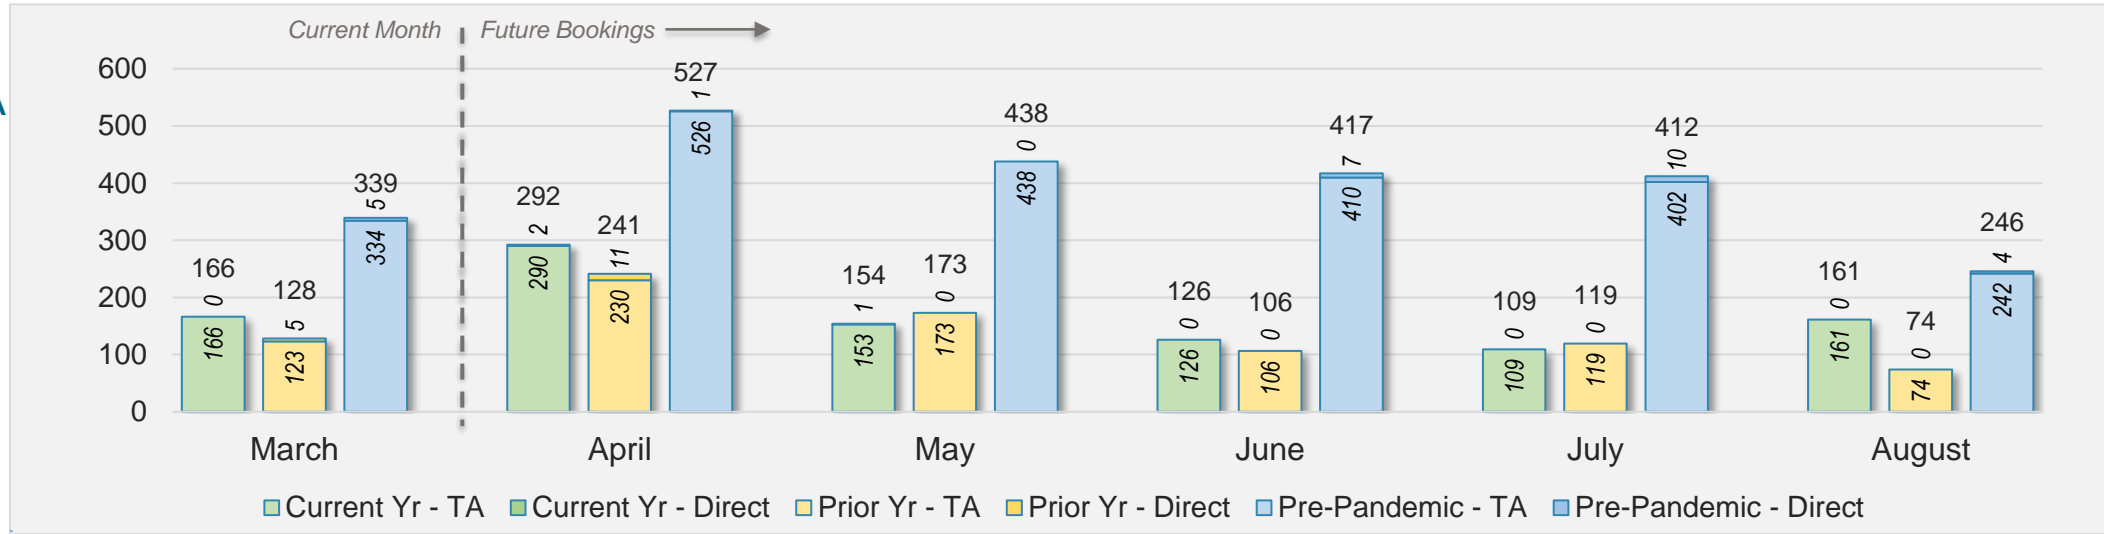

## March 2024 Direct and Travel Agency Bookings to Hawai'i

CANADA

Source: ForwardKeys as of 3/31/24

## March 2024 Direct and Travel Agency Bookings to Hawai'i

KOREA

Source: ForwardKeys as of 3/31/24

# Hawai'i Island (continued)

March 2024 Direct and Travel Agency Bookings to Hawai'i

AUSTRALIA

Source: ForwardKeys as of 3/31/24