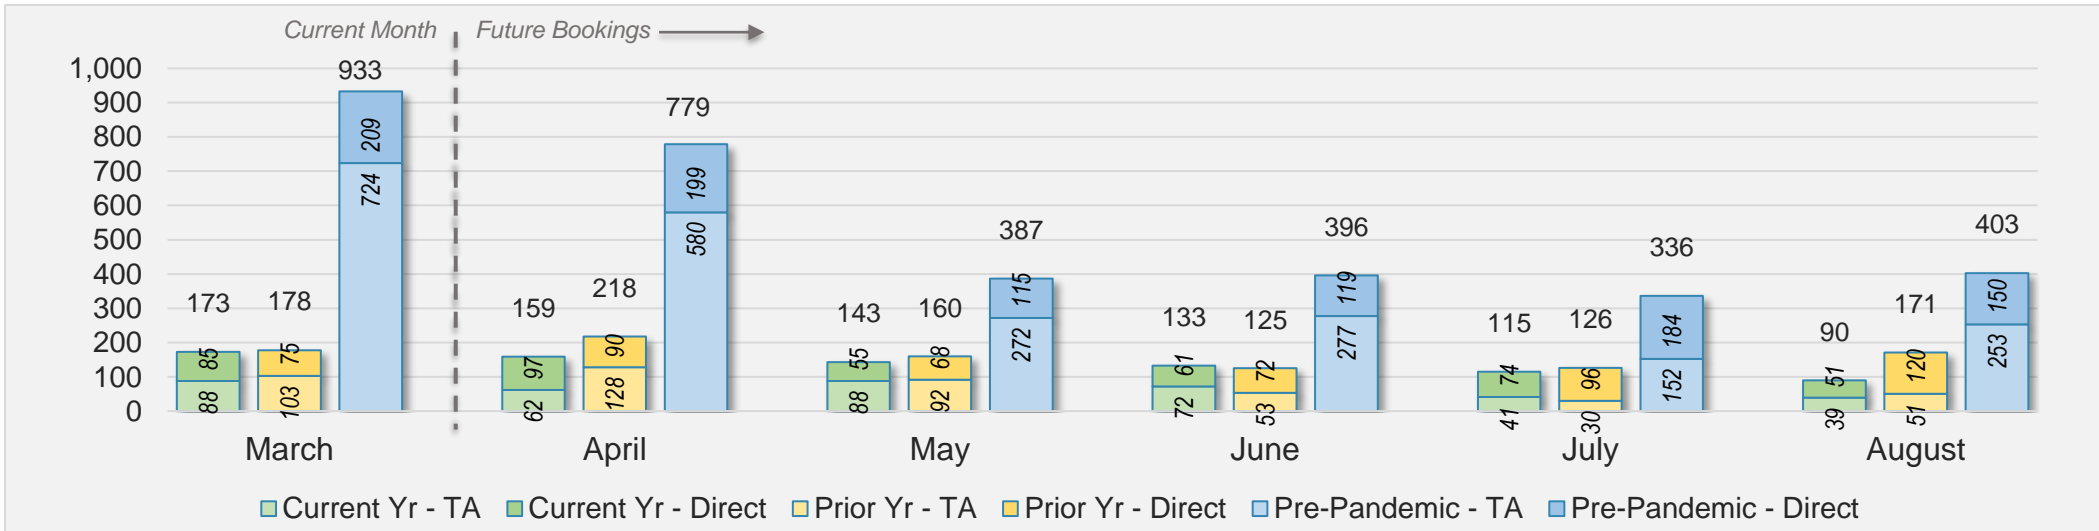

## March 2024 Direct and Travel Agency Bookings to Hawai'i

U.S.

Source: ForwardKeys as of 3/31/24

## March 2024 Direct and Travel Agency Bookings to Hawai'i

JAPAN

Source: ForwardKeys as of 3/31/24