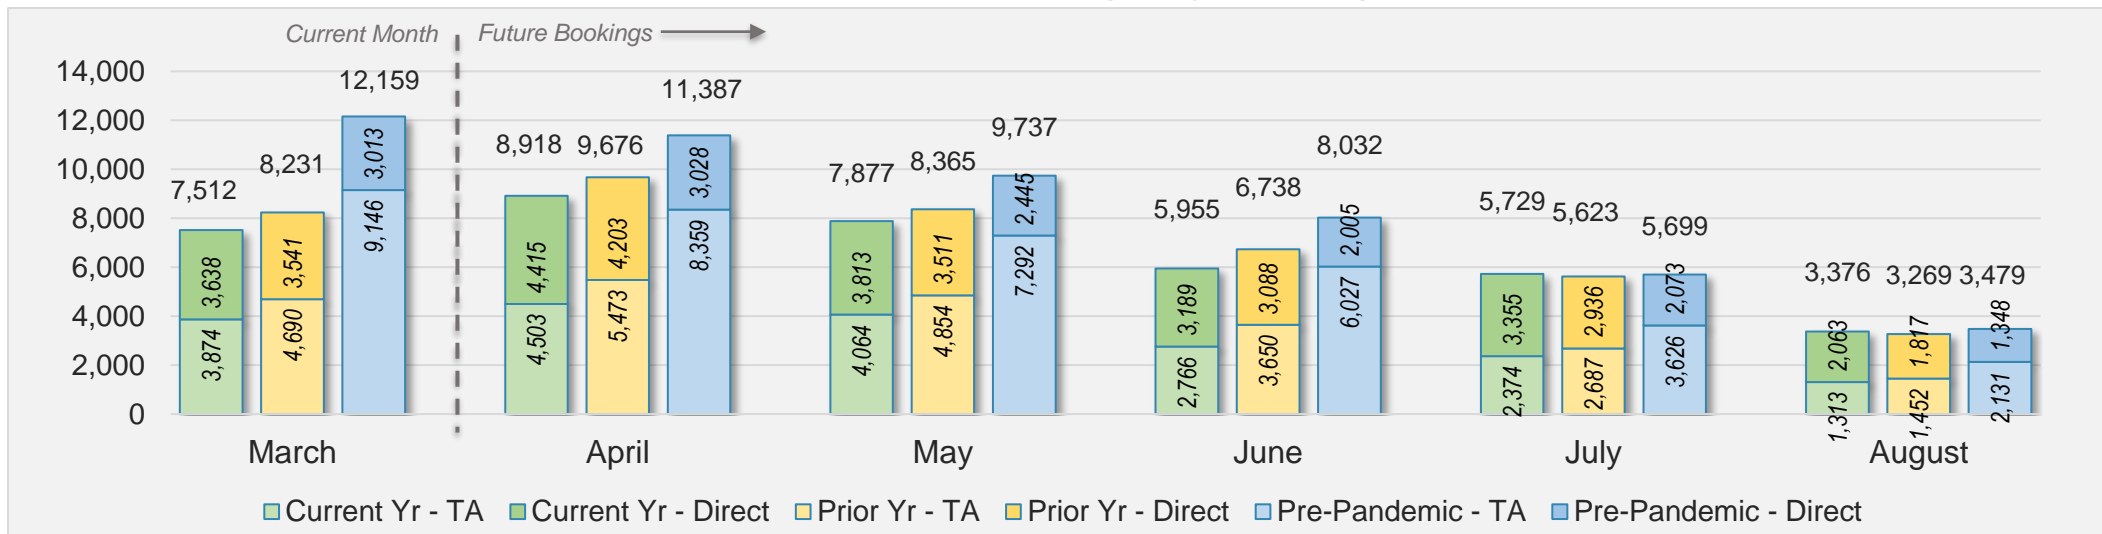

March 2024 Direct and Travel Agency Bookings to Hawai'i

Source: ForwardKeys as of 3/31/24