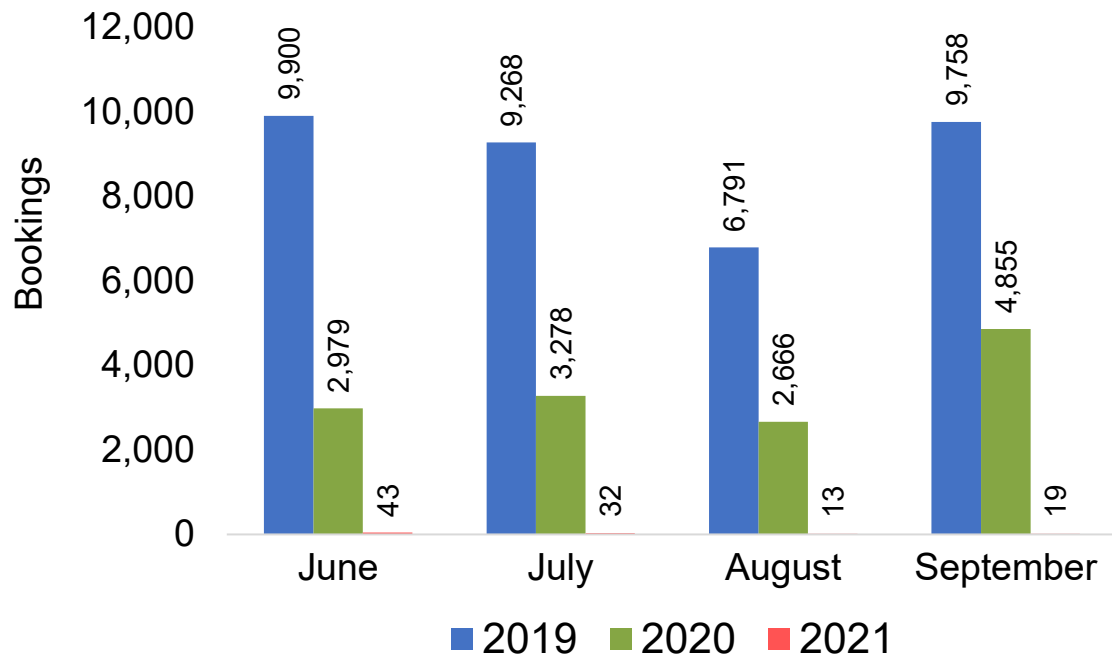

# JAPAN

Travel Agency Booking Pace for Future Arrivals, by Month

Travel Agency Booking Pace for Future Arrivals, by Quarter

Source: Global Agency Pro as of 06/12/21

# CANADA

Travel Agency Booking Pace for Future Arrivals, by Month

Travel Agency Booking Pace for Future Arrivals, by Quarter

Source: Global Agency Pro as of 06/12/21

# KOREA

Travel Agency Booking Pace for Future Arrivals, by Month

Travel Agency Booking Pace for Future Arrivals, by Quarter

Source: Global Agency Pro as of 06/12/21

# AUSTRALIA

Travel Agency Booking Pace for Future Arrivals, by Month

Travel Agency Booking Pace for Future Arrivals, by Quarter

Source: Global Agency Pro as of 06/12/21