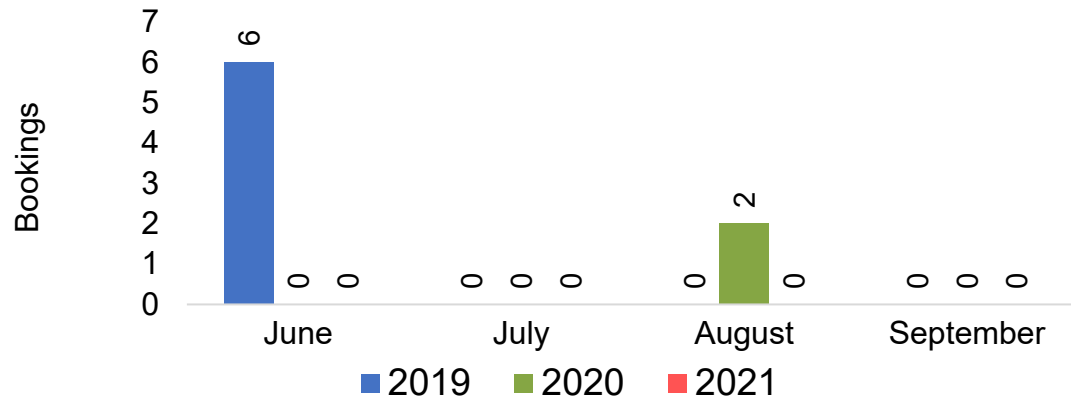

# Maui by Quarter 2021

Travel Agency Booking Pace for Future Arrivals  
U.S.

Travel Agency Booking Pace for Future Arrivals  
Japan

Travel Agency Booking Pace for Future Arrivals  
Canada

Travel Agency Booking Pace for Future Arrivals  
Korea

# Maui by Quarter 2021 (cont.)

Travel Agency Booking Pace for Future Arrivals  
Australia

Source: Global Agency Pro as of 06/12/21

# Moloka'i by Month 2021

Travel Agency Booking Pace for Future Arrivals  
U.S.

Travel Agency Booking Pace for Future Arrivals  
Japan

Travel Agency Booking Pace for Future Arrivals  
Canada

Travel Agency Booking Pace for Future Arrivals  
Korea

# Moloka'i by Month 2021 (cont.)

Travel Agency Booking Pace for Future Arrivals  
Australia

Source: Global Agency Pro as of 06/12/21