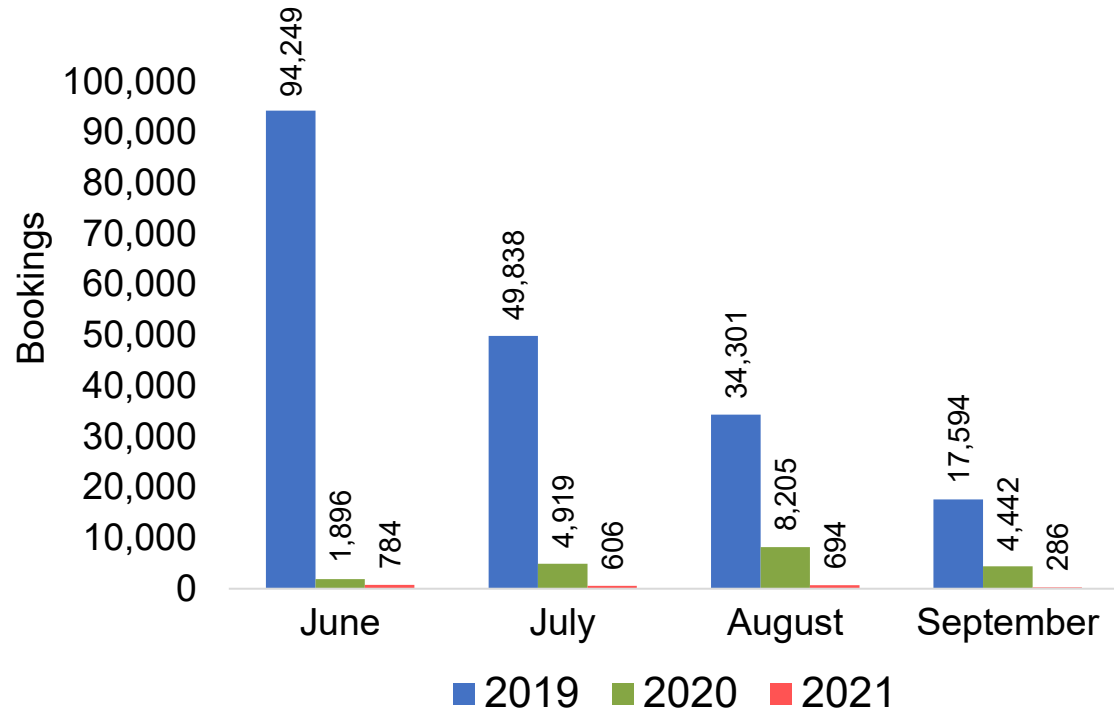

JAPAN

Travel Agency Booking Pace for Future Arrivals, by Month