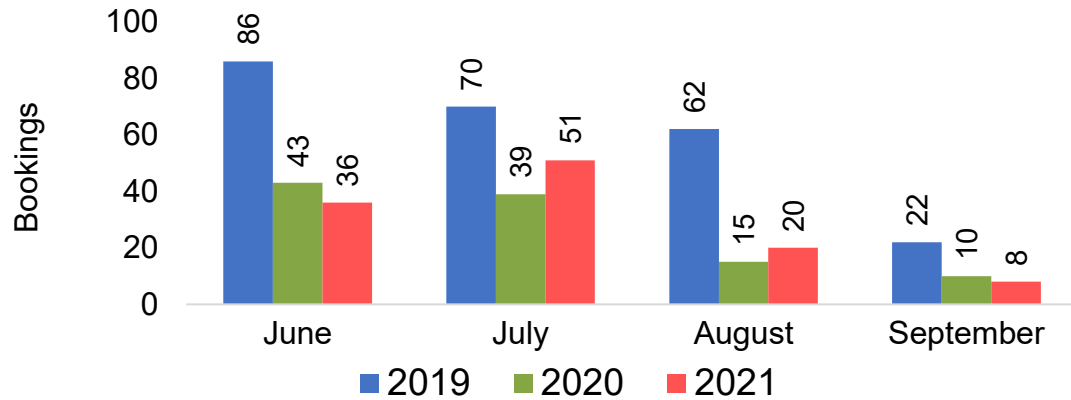

# Maui by Month 2021 (cont.)

Travel Agency Booking Pace for Future Arrivals  
Australia

Source: Global Agency Pro as of 06/12/21

# Maui by Quarter 2021

Travel Agency Booking Pace for Future Arrivals  
U.S.

Travel Agency Booking Pace for Future Arrivals  
Japan

Travel Agency Booking Pace for Future Arrivals  
Canada

Travel Agency Booking Pace for Future Arrivals  
Korea

# Maui by Quarter 2021 (cont.)

Travel Agency Booking Pace for Future Arrivals  
Australia

Source: Global Agency Pro as of 06/12/21

# Moloka'i by Month 2021

Travel Agency Booking Pace for Future Arrivals  
U.S.

Travel Agency Booking Pace for Future Arrivals  
Japan

Travel Agency Booking Pace for Future Arrivals  
Canada

Travel Agency Booking Pace for Future Arrivals  
Korea