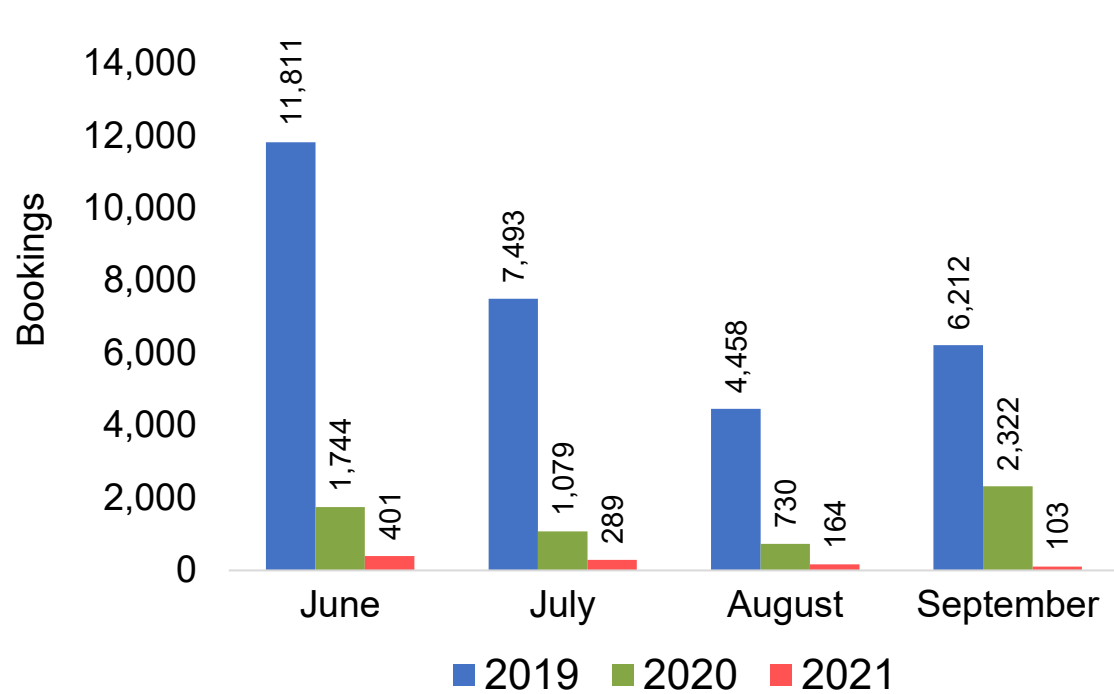

## Travel Agency Booking Pace for Future Arrivals, by Quarter

Source: Global Agency Pro as of 06/12/21

# JAPAN

Travel Agency Booking Pace for Future Arrivals, by Month

Travel Agency Booking Pace for Future Arrivals, by Quarter

Source: Global Agency Pro as of 06/12/21

# CANADA

Travel Agency Booking Pace for Future Arrivals, by Month

Travel Agency Booking Pace for Future Arrivals, by Quarter

Source: Global Agency Pro as of 06/12/21

# KOREA

Travel Agency Booking Pace for Future Arrivals, by Month

Travel Agency Booking Pace for Future Arrivals, by Quarter

Source: Global Agency Pro as of 06/12/21