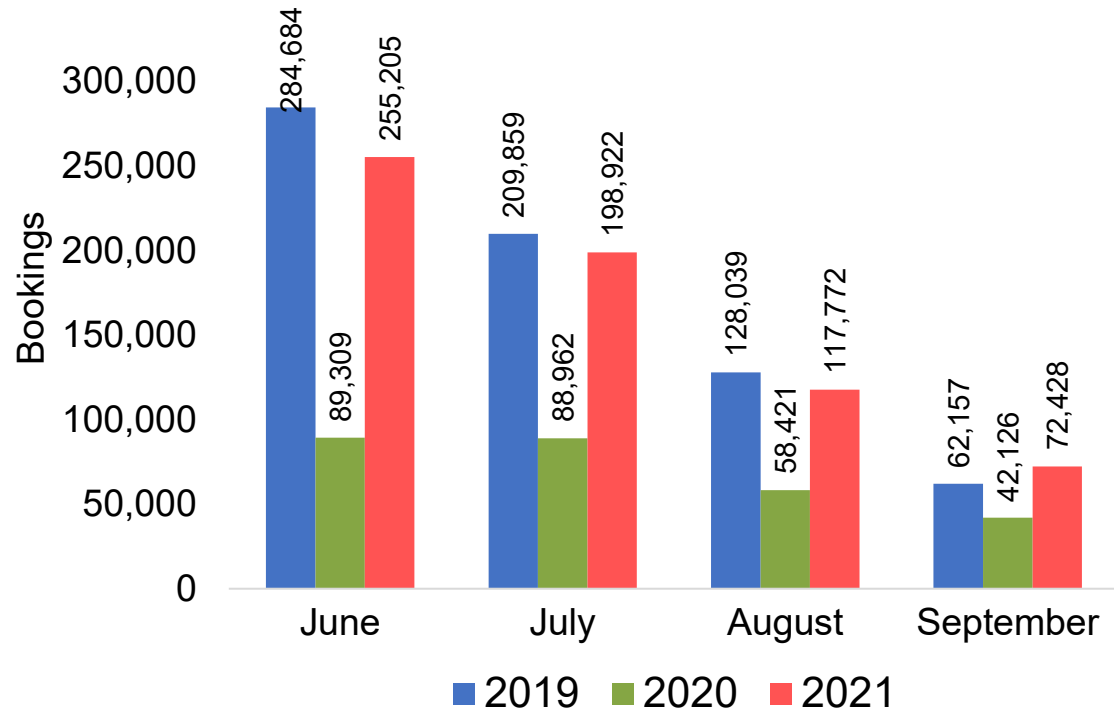

US

Travel Agency Booking Pace for Future Arrivals, by Month