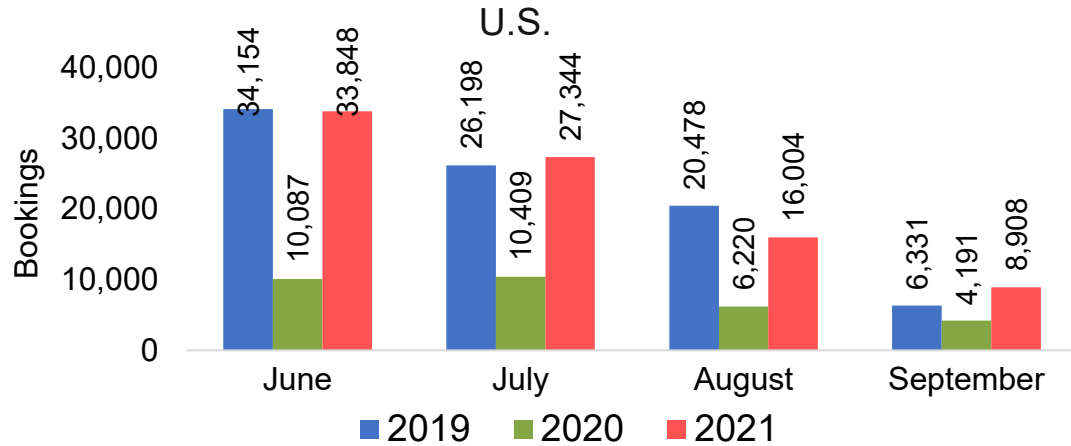

Hawai'i Island by Month 2021

Travel Agency Booking Pace for Future Arrivals