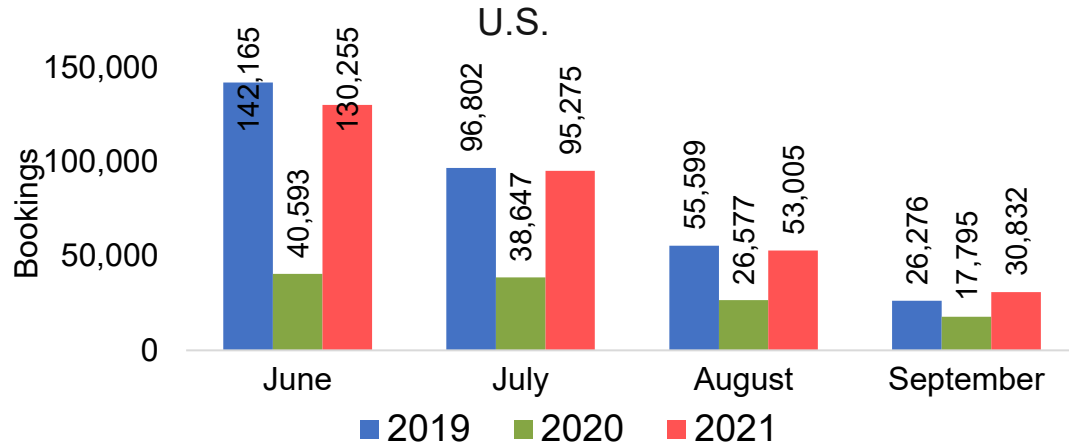

# KOREA

Travel Agency Booking Pace for Future Arrivals, by Month

Travel Agency Booking Pace for Future Arrivals, by Quarter

Source: Global Agency Pro as of 06/12/21

# AUSTRALIA

Travel Agency Booking Pace for Future Arrivals, by Month

Travel Agency Booking Pace for Future Arrivals, by Quarter

Source: Global Agency Pro as of 06/12/21

# O'ahu by Month 2021

Travel Agency Booking Pace for Future Arrivals

Travel Agency Booking Pace for Future Arrivals

Travel Agency Booking Pace for Future Arrivals

Travel Agency Booking Pace for Future Arrivals