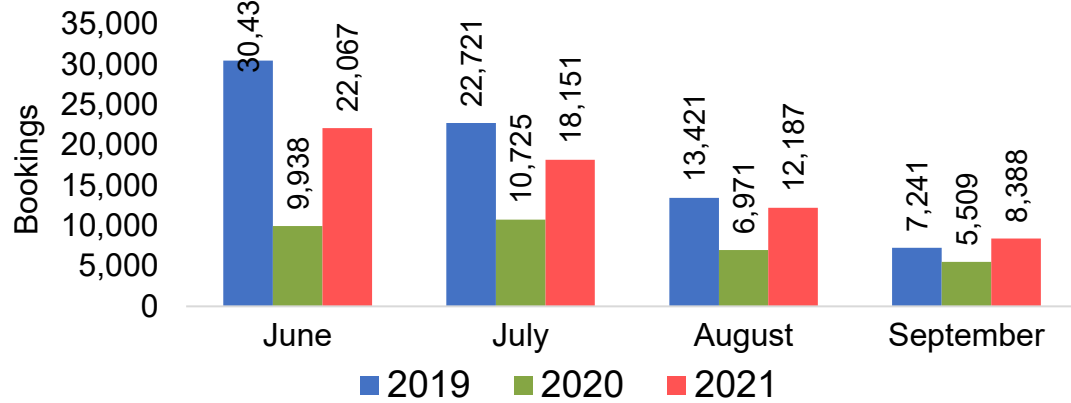

# Lānaʻi by Quarter 2021

Travel Agency Booking Pace for Future Arrivals  
U.S.

Travel Agency Booking Pace for Future Arrivals  
Japan

Travel Agency Booking Pace for Future Arrivals  
Canada

Travel Agency Booking Pace for Future Arrivals  
Korea

# Lānaʻi by Quarter 2021 (cont.)

Travel Agency Booking Pace for Future Arrivals  
Australia

Source: Global Agency Pro as of 06/12/21

# Kaua'i by Month 2021

Travel Agency Booking Pace for Future Arrivals  
U.S.

Travel Agency Booking Pace for Future Arrivals  
Japan

Travel Agency Booking Pace for Future Arrivals  
Canada

Travel Agency Booking Pace for Future Arrivals  
Korea