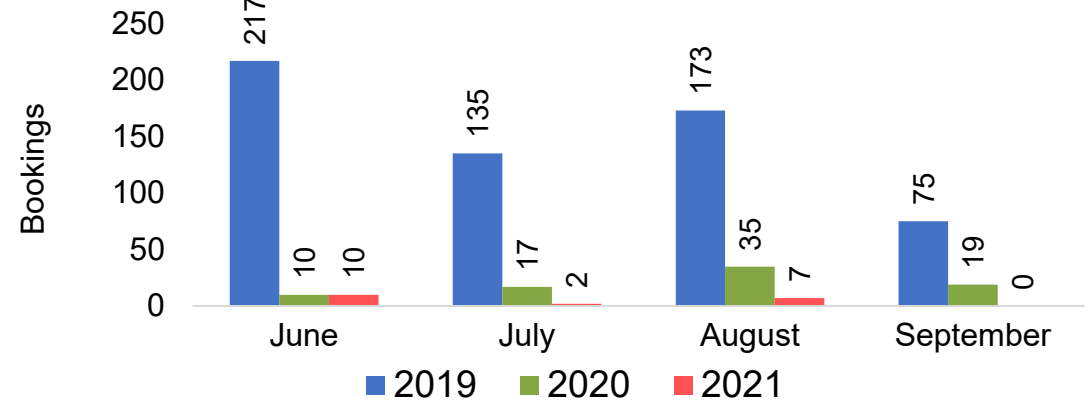

# Lānaʻi by Quarter 2021

Travel Agency Booking Pace for Future Arrivals  
U.S.

Travel Agency Booking Pace for Future Arrivals  
Japan

Travel Agency Booking Pace for Future Arrivals  
Canada

Travel Agency Booking Pace for Future Arrivals  
Korea

# Lānaʻi by Quarter 2021 (cont.)

Travel Agency Booking Pace for Future Arrivals  
Australia

Source: Global Agency Pro as of 06/12/21

# Kaua'i by Month 2021

Travel Agency Booking Pace for Future Arrivals  
U.S.

Travel Agency Booking Pace for Future Arrivals  
Japan

Travel Agency Booking Pace for Future Arrivals  
Canada

Travel Agency Booking Pace for Future Arrivals  
Korea