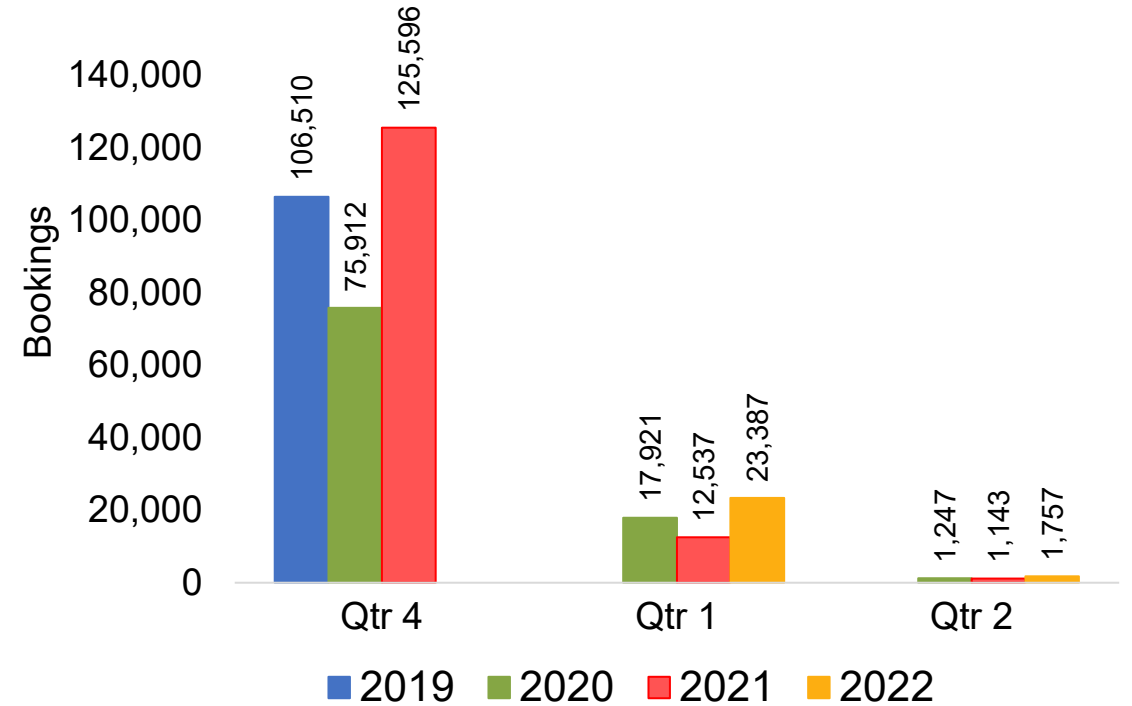

Travel Agency Booking Pace for Future Arrivals, by Quarter

Source: Global Agency Pro as of 06/12/21