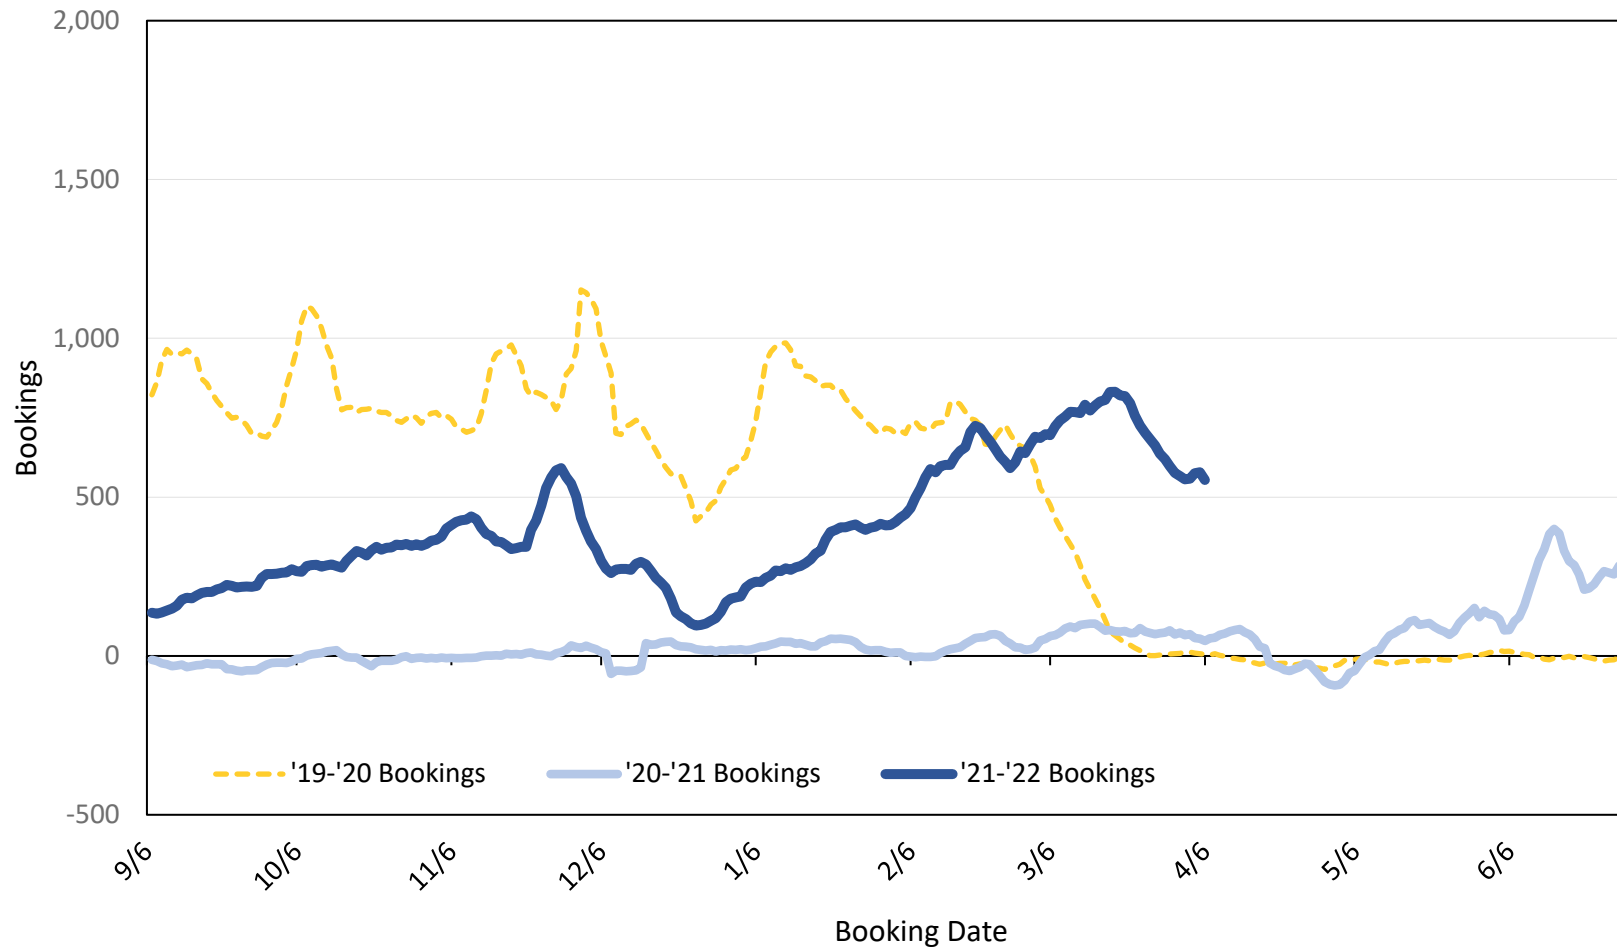

Global Agency Pro Index

- **Bookings**
 - Net sum of the number of visitors (i.e., excluding Hawai'i residents and inter-island travelers) from Sales transactions counted, including Exchanges and Refunds.
- **Booking Date**
 - The date on which the ticket was purchased by the passenger. Also known as the Sales Date.
- **Travel Date**
 - The date on which travel is expected to take place.
- **Point of Origin Country**
 - The country which contains the airport at which the ticket started.
- **Travel Agency**
 - Travel Agency associated with the ticket is doing business (DBA).

Travel Agency Bookings to Hawaii for Future Arrivals*

Based on a 7-day Moving Average as of April 9, 2022

U.S.

*Future Arrivals refers to all 'future' arrivals relative to a given Booking Date.
Source: Global Agency Pro

Update: Apr 9, 2022

Travel Agency Bookings to Hawaii for Future Arrivals*

Based on a 7-day Moving Average as of April 9, 2022

Japan

*Future Arrivals refers to all 'future' arrivals relative to a given Booking Date.
Source: Global Agency Pro

Update: Apr 9, 2022

Travel Agency Bookings to Hawaii for Future Arrivals*

Based on a 7-day Moving Average as of April 9, 2022

Canada

*Future Arrivals refers to all 'future' arrivals relative to a given Booking Date.
Source: Global Agency Pro