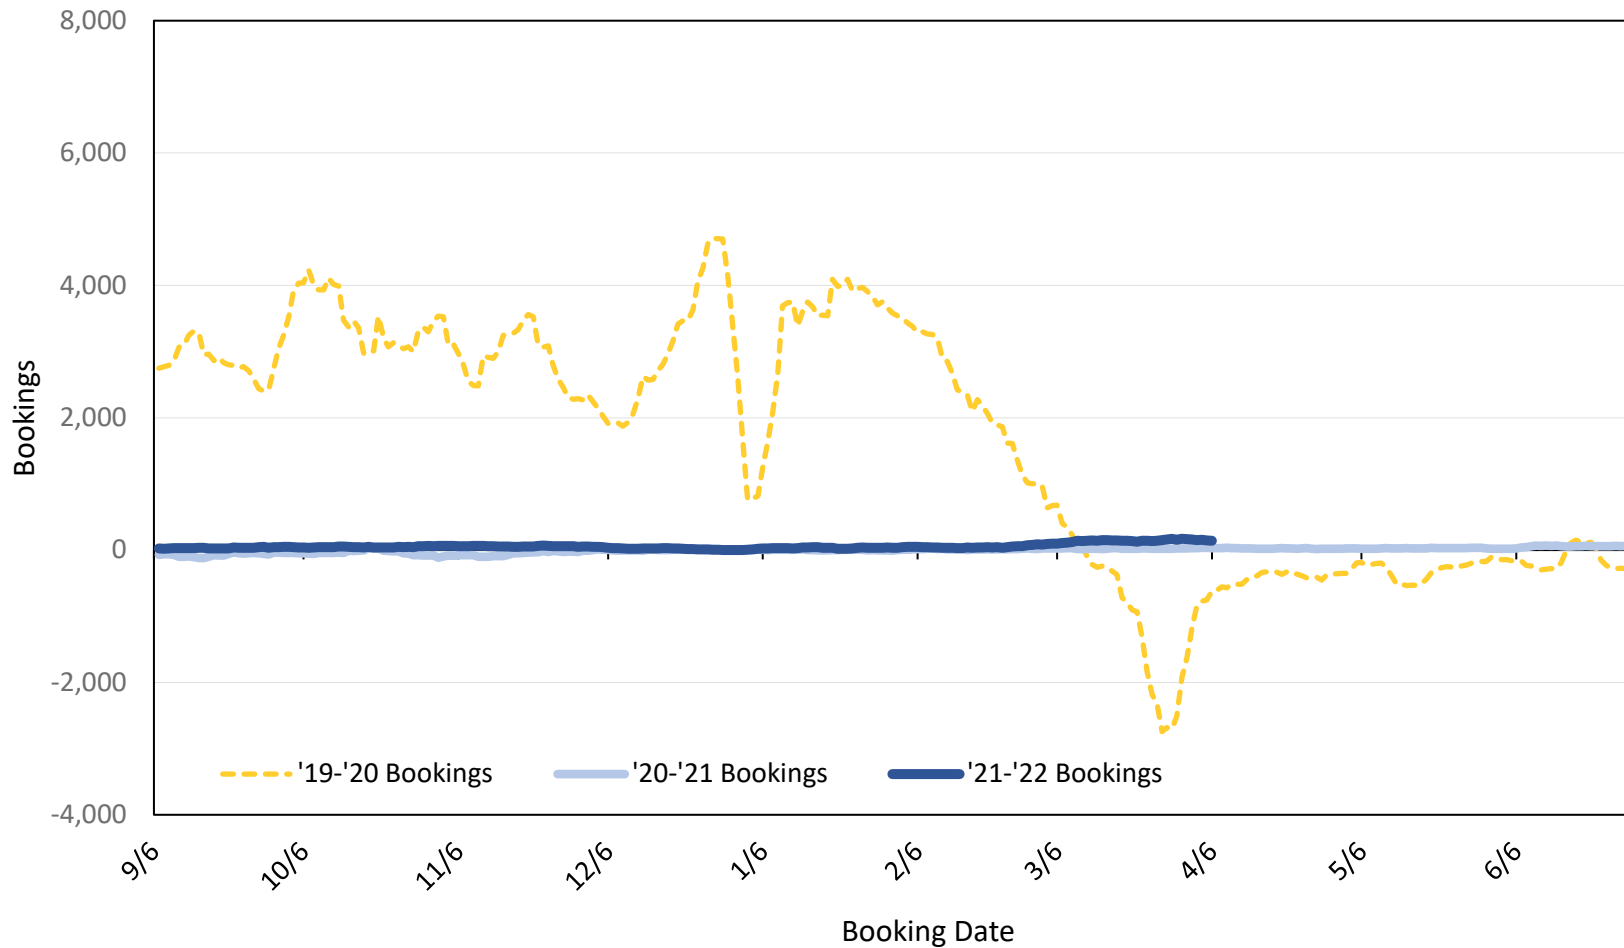

Global Agency Pro Index

- **Bookings**
 - Net sum of the number of visitors (i.e., excluding Hawai'i residents and inter-island travelers) from Sales transactions counted, including Exchanges and Refunds.
- **Booking Date**
 - The date on which the ticket was purchased by the passenger. Also known as the Sales Date.
- **Travel Date**
 - The date on which travel is expected to take place.
- **Point of Origin Country**
 - The country which contains the airport at which the ticket started.
- **Travel Agency**
 - Travel Agency associated with the ticket is doing business (DBA).

Travel Agency Bookings to Hawaii for Future Arrivals*

Based on a 7-day Moving Average as of April 9, 2022

U.S.

*Future Arrivals refers to all 'future' arrivals relative to a given Booking Date.
Source: Global Agency Pro

Update: Apr 9, 2022

Travel Agency Bookings to Hawaii for Future Arrivals*

Based on a 7-day Moving Average as of April 9, 2022

Japan

*Future Arrivals refers to all 'future' arrivals relative to a given Booking Date.
Source: Global Agency Pro