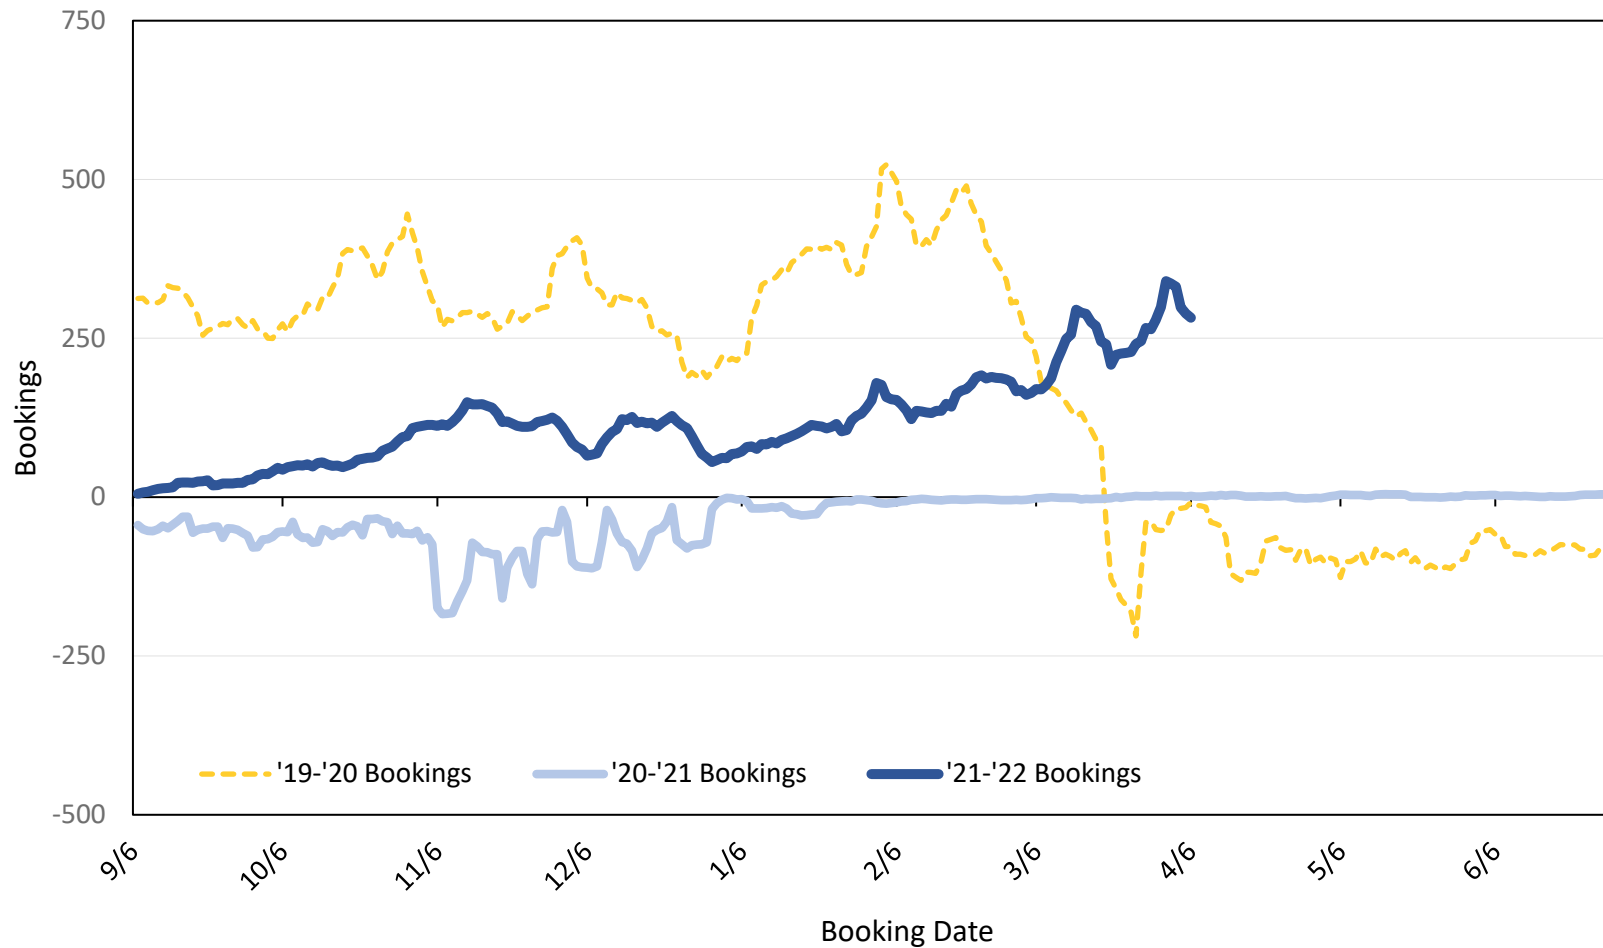

Update: Apr 9, 2022

Travel Agency Bookings to Hawaii for Future Arrivals*

Based on a 7-day Moving Average as of April 9, 2022

Canada

*Future Arrivals refers to all 'future' arrivals relative to a given Booking Date.
Source: Global Agency Pro

Update: Apr 9, 2022

Travel Agency Bookings to Hawaii for Future Arrivals*

Based on a 7-day Moving Average as of April 9, 2022

Korea

*Future Arrivals refers to all 'future' arrivals relative to a given Booking Date.
Source: Global Agency Pro

Update: Apr 9, 2022

Travel Agency Bookings to Hawaii for Future Arrivals*

Based on a 7-day Moving Average as of April 9, 2022

Australia

*Future Arrivals refers to all 'future' arrivals relative to a given Booking Date.
Source: Global Agency Pro