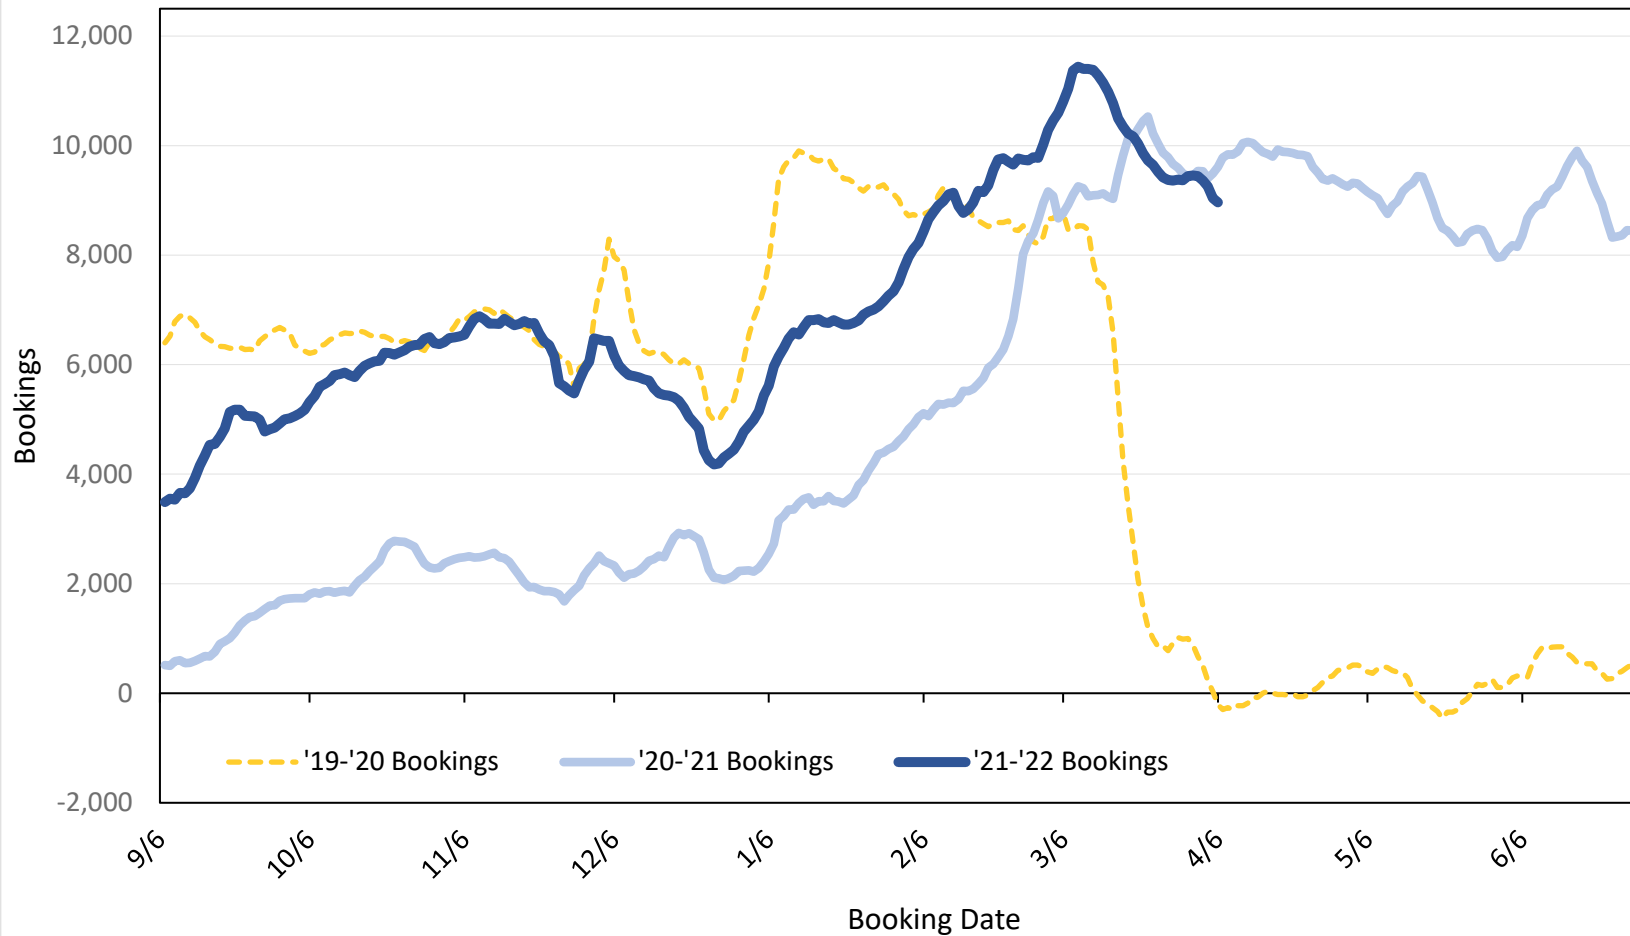

TRAVEL AGENCY BOOKING TRENDS

APRIL 11, 2022

Global Agency Pro

- HTA subscribes to Global Agency Pro, an online travel distribution system consisting of Travel Agency data.
- Global Agency Pro provides access to over 90% of the world's Travel Agency airline transactions.
- The database consists of five years of historical ticketing data and one year of advance purchase data.
- The information is updated daily with a recency of two days prior to current date.

Global Agency Pro Index

- **Bookings**
 - Net sum of the number of visitors (i.e., excluding Hawai'i residents and inter-island travelers) from Sales transactions counted, including Exchanges and Refunds.
- **Booking Date**
 - The date on which the ticket was purchased by the passenger. Also known as the Sales Date.
- **Travel Date**
 - The date on which travel is expected to take place.
- **Point of Origin Country**
 - The country which contains the airport at which the ticket started.
- **Travel Agency**
 - Travel Agency associated with the ticket is doing business (DBA).

Travel Agency Bookings to Hawaii for Future Arrivals*

Based on a 7-day Moving Average as of April 9, 2022

U.S.

*Future Arrivals refers to all 'future' arrivals relative to a given Booking Date.
Source: Global Agency Pro