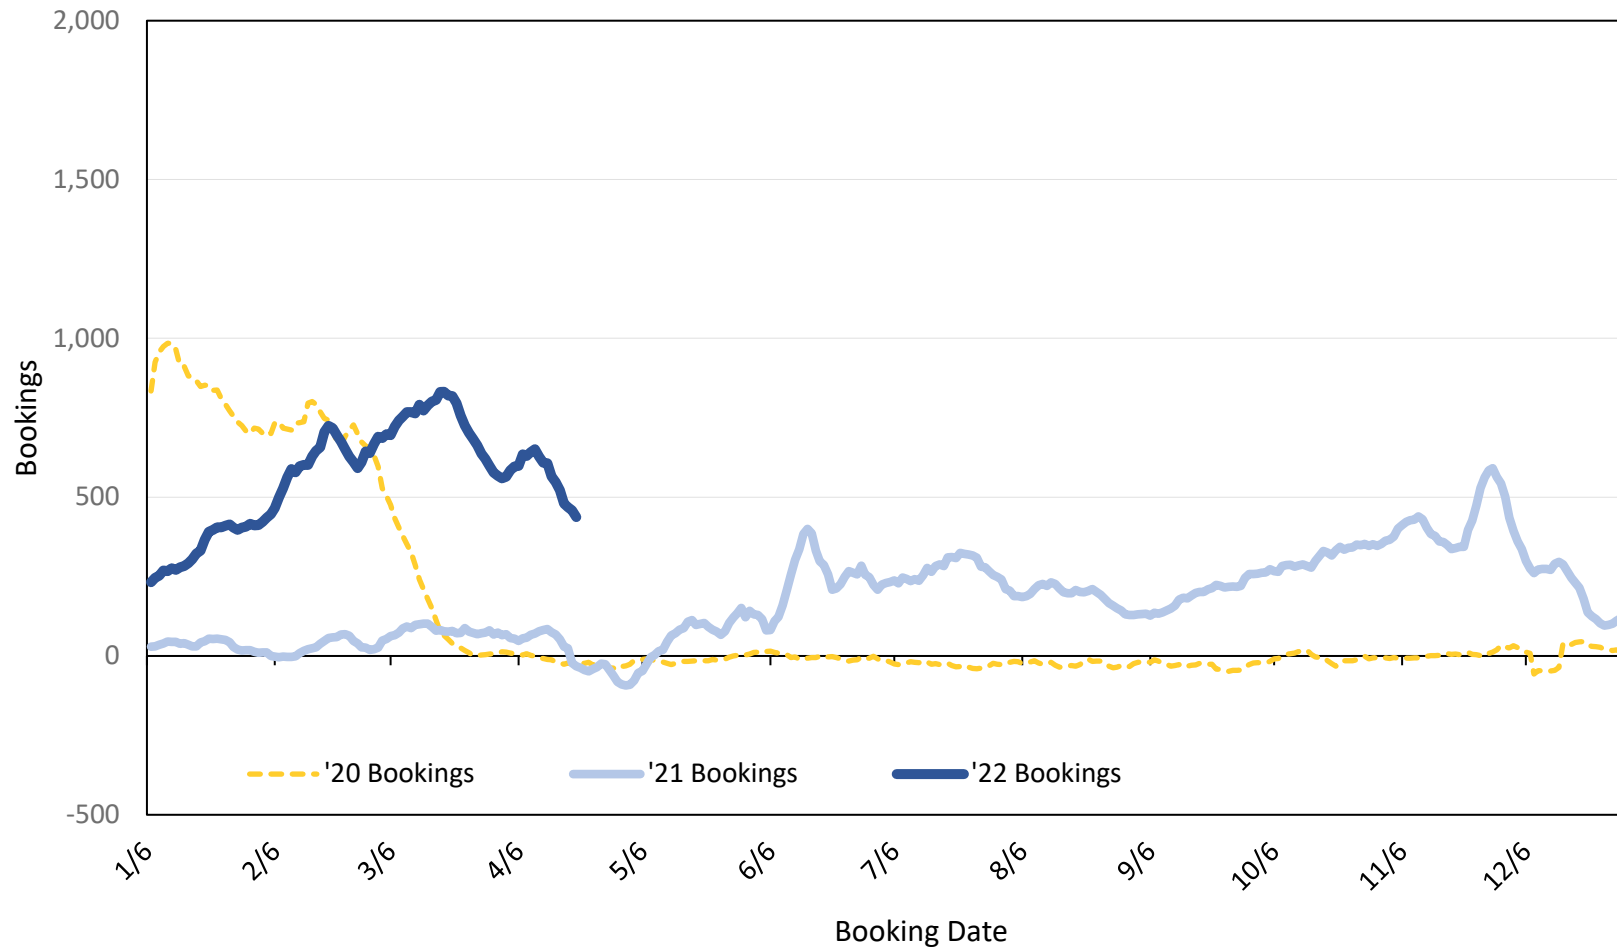

Global Agency Pro Index

- **Bookings**
 - Net sum of the number of visitors (i.e., excluding Hawai'i residents and inter-island travelers) from Sales transactions counted, including Exchanges and Refunds.
- **Booking Date**
 - The date on which the ticket was purchased by the passenger. Also known as the Sales Date.
- **Travel Date**
 - The date on which travel is expected to take place.
- **Point of Origin Country**
 - The country which contains the airport at which the ticket started.
- **Travel Agency**
 - Travel Agency associated with the ticket is doing business (DBA).

Travel Agency Bookings to Hawaii for Future Arrivals*

Based on a 7-day Moving Average as of April 23, 2022

U.S.

*Future Arrivals refers to all 'future' arrivals relative to a given Booking Date.
Source: Global Agency Pro

Update: Apr 23, 2022

Travel Agency Bookings to Hawaii for Future Arrivals*

Based on a 7-day Moving Average as of April 23, 2022

Japan

*Future Arrivals refers to all 'future' arrivals relative to a given Booking Date.
Source: Global Agency Pro

Update: Apr 23, 2022

Travel Agency Bookings to Hawaii for Future Arrivals*

Based on a 7-day Moving Average as of April 23, 2022

Canada

*Future Arrivals refers to all 'future' arrivals relative to a given Booking Date.
Source: Global Agency Pro