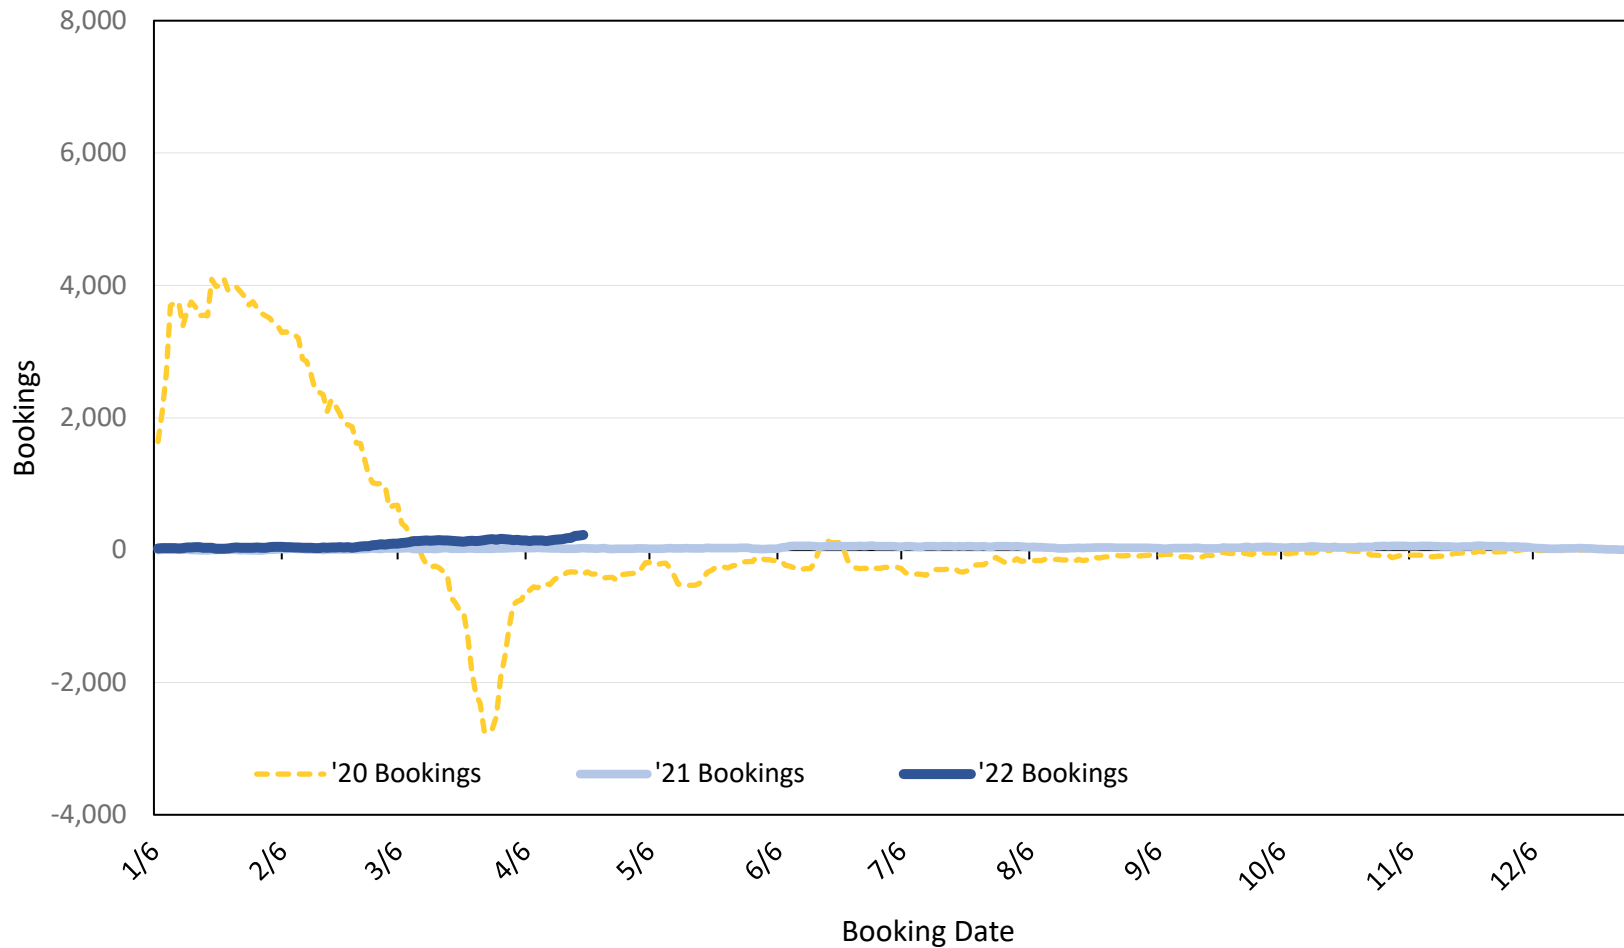

Global Agency Pro Index

- **Bookings**
 - Net sum of the number of visitors (i.e., excluding Hawai'i residents and inter-island travelers) from Sales transactions counted, including Exchanges and Refunds.
- **Booking Date**
 - The date on which the ticket was purchased by the passenger. Also known as the Sales Date.
- **Travel Date**
 - The date on which travel is expected to take place.
- **Point of Origin Country**
 - The country which contains the airport at which the ticket started.
- **Travel Agency**
 - Travel Agency associated with the ticket is doing business (DBA).

Travel Agency Bookings to Hawaii for Future Arrivals*

Based on a 7-day Moving Average as of April 23, 2022

U.S.

*Future Arrivals refers to all 'future' arrivals relative to a given Booking Date.
Source: Global Agency Pro

Update: Apr 23, 2022

Travel Agency Bookings to Hawaii for Future Arrivals*

Based on a 7-day Moving Average as of April 23, 2022

Japan

*Future Arrivals refers to all 'future' arrivals relative to a given Booking Date.
Source: Global Agency Pro

Update: Apr 23, 2022

Travel Agency Bookings to Hawaii for Future Arrivals*

Based on a 7-day Moving Average as of April 23, 2022

Canada

*Future Arrivals refers to all 'future' arrivals relative to a given Booking Date.
Source: Global Agency Pro