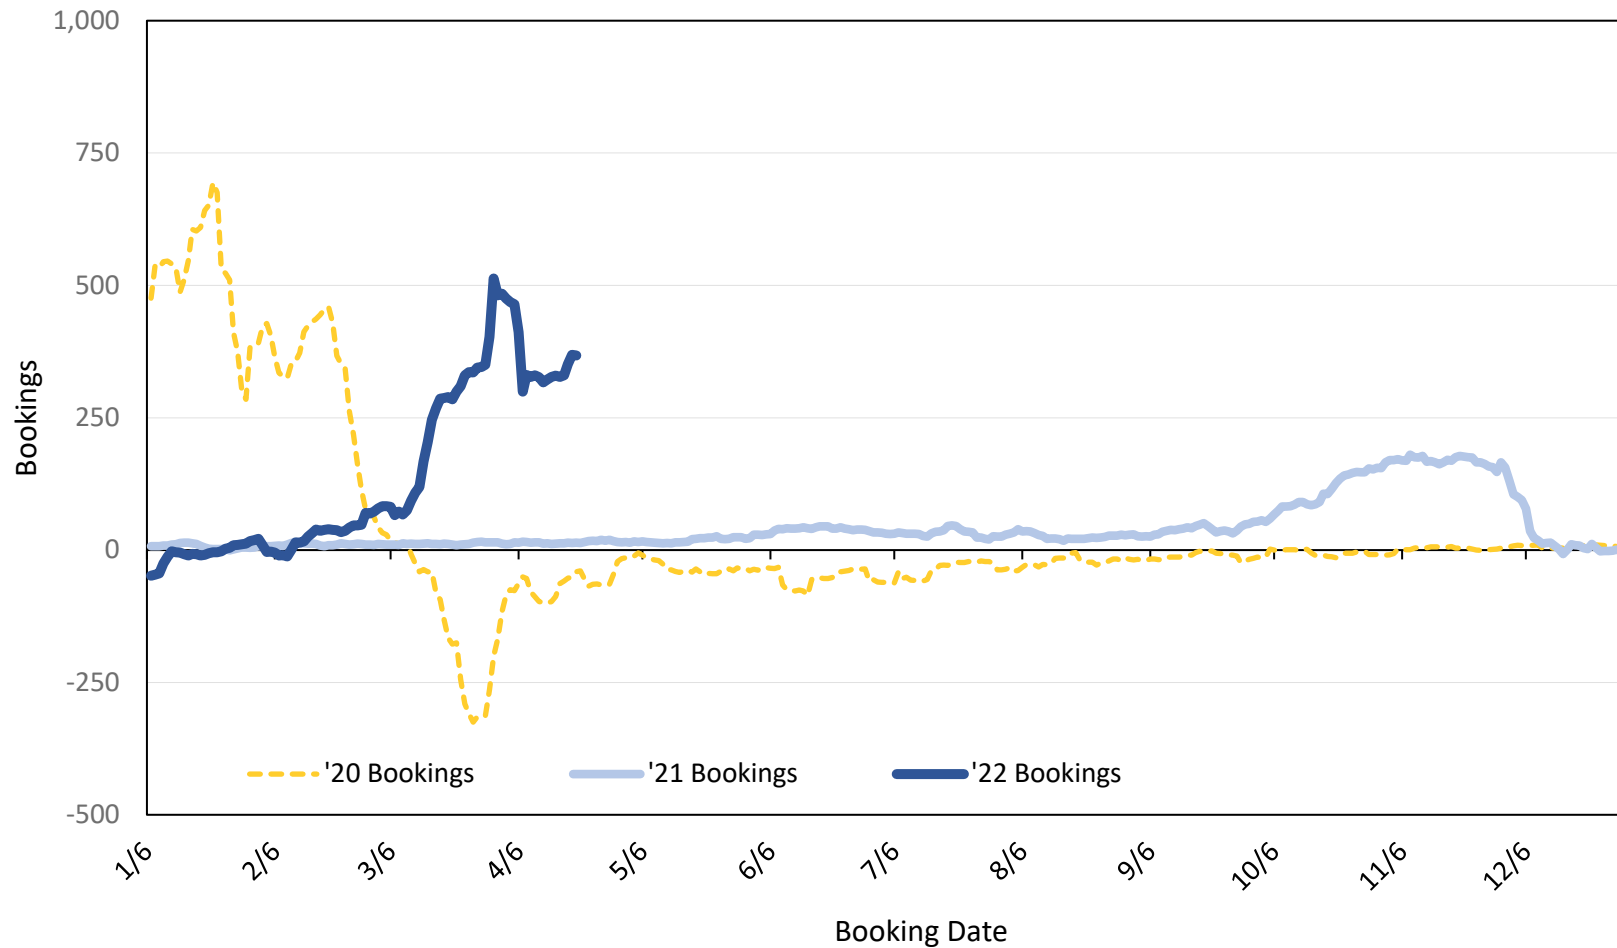

Update: Apr 23, 2022

Travel Agency Bookings to Hawaii for Future Arrivals*

Based on a 7-day Moving Average as of April 23, 2022

Japan

*Future Arrivals refers to all 'future' arrivals relative to a given Booking Date.
Source: Global Agency Pro

Update: Apr 23, 2022

Travel Agency Bookings to Hawaii for Future Arrivals*

Based on a 7-day Moving Average as of April 23, 2022

Canada

*Future Arrivals refers to all 'future' arrivals relative to a given Booking Date.
Source: Global Agency Pro

Update: Apr 23, 2022

Travel Agency Bookings to Hawaii for Future Arrivals*

Based on a 7-day Moving Average as of April 23, 2022

Korea

*Future Arrivals refers to all 'future' arrivals relative to a given Booking Date.
Source: Global Agency Pro

Update: Apr 23, 2022

Travel Agency Bookings to Hawaii for Future Arrivals*

Based on a 7-day Moving Average as of April 23, 2022

Australia

*Future Arrivals refers to all 'future' arrivals relative to a given Booking Date.
Source: Global Agency Pro