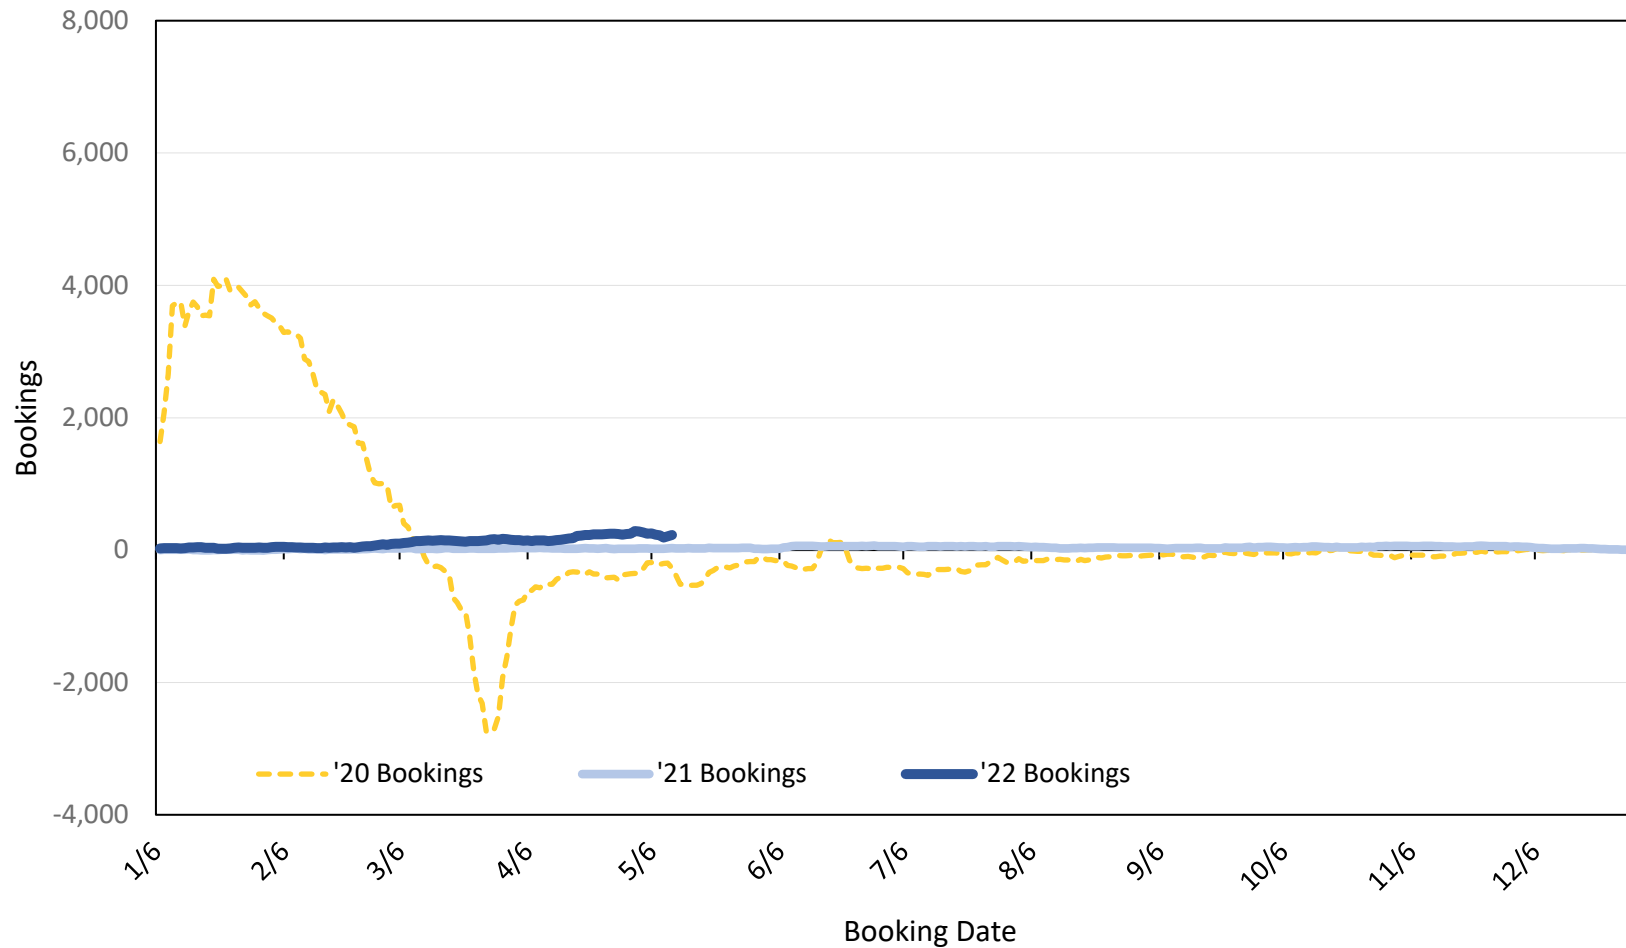

Global Agency Pro Index

- **Bookings**
 - Net sum of the number of visitors (i.e., excluding Hawai'i residents and inter-island travelers) from Sales transactions counted, including Exchanges and Refunds.
- **Booking Date**
 - The date on which the ticket was purchased by the passenger. Also known as the Sales Date.
- **Travel Date**
 - The date on which travel is expected to take place.
- **Point of Origin Country**
 - The country which contains the airport at which the ticket started.
- **Travel Agency**
 - Travel Agency associated with the ticket is doing business (DBA).

Travel Agency Bookings to Hawaii for Future Arrivals*

Based on a 7-day Moving Average as of May 14, 2022

U.S.

*Future Arrivals refers to all 'future' arrivals relative to a given Booking Date.
Source: Global Agency Pro

Update: May 14, 2022

Travel Agency Bookings to Hawaii for Future Arrivals*

Based on a 7-day Moving Average as of May 14, 2022

Japan

*Future Arrivals refers to all 'future' arrivals relative to a given Booking Date.
Source: Global Agency Pro