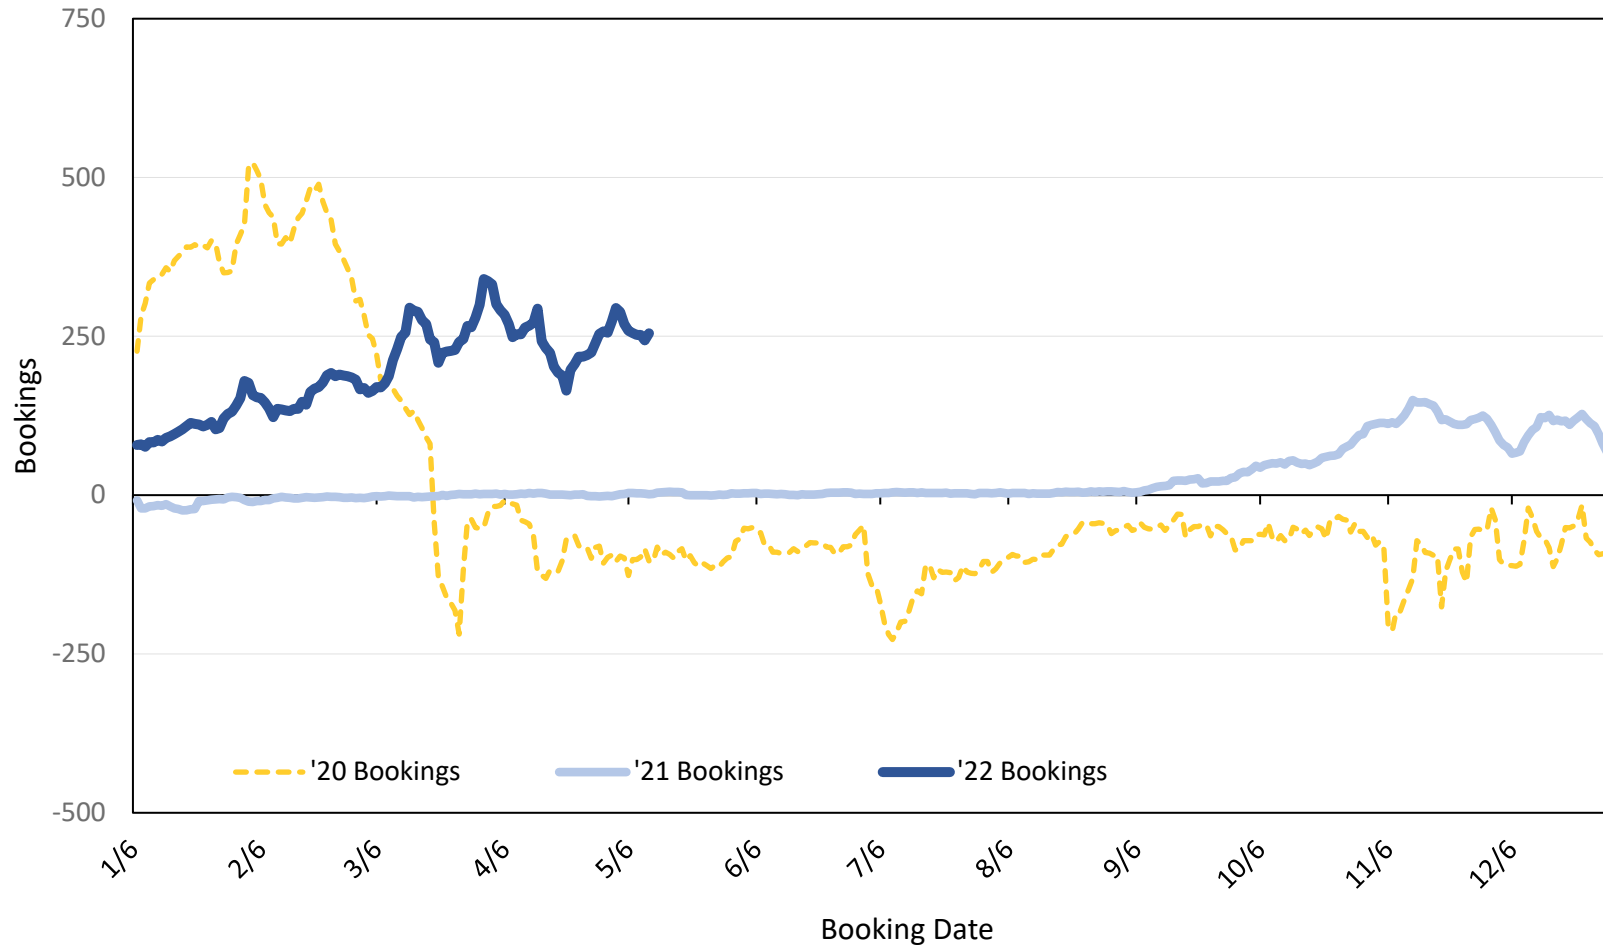

Update: May 14, 2022

Travel Agency Bookings to Hawaii for Future Arrivals*

Based on a 7-day Moving Average as of May 14, 2022

Canada

*Future Arrivals refers to all 'future' arrivals relative to a given Booking Date.
Source: Global Agency Pro

Update: May 14, 2022

Travel Agency Bookings to Hawaii for Future Arrivals*

Based on a 7-day Moving Average as of May 14, 2022

Korea

*Future Arrivals refers to all 'future' arrivals relative to a given Booking Date.
Source: Global Agency Pro

Travel Agency Bookings to Hawaii for Future Arrivals*

Based on a 7-day Moving Average as of May 14, 2022

Australia

*Future Arrivals refers to all 'future' arrivals relative to a given Booking Date.
Source: Global Agency Pro