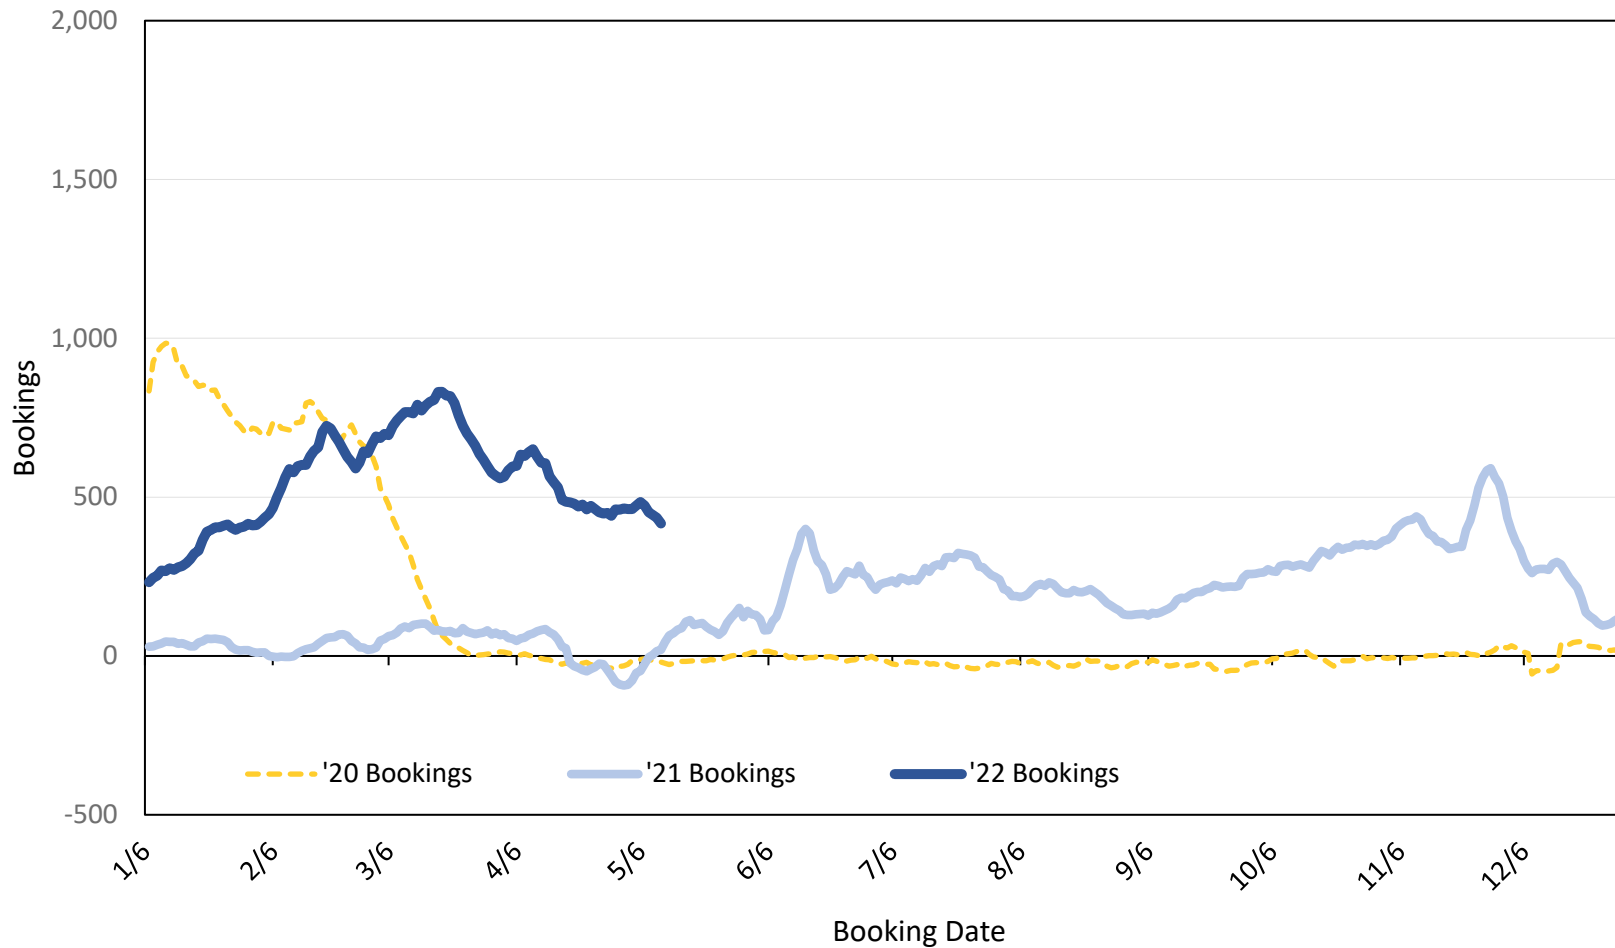

Global Agency Pro Index

- **Bookings**
 - Net sum of the number of visitors (i.e., excluding Hawai'i residents and inter-island travelers) from Sales transactions counted, including Exchanges and Refunds.
- **Booking Date**
 - The date on which the ticket was purchased by the passenger. Also known as the Sales Date.
- **Travel Date**
 - The date on which travel is expected to take place.
- **Point of Origin Country**
 - The country which contains the airport at which the ticket started.
- **Travel Agency**
 - Travel Agency associated with the ticket is doing business (DBA).

Travel Agency Bookings to Hawaii for Future Arrivals*

Based on a 7-day Moving Average as of May 14, 2022

U.S.

*Future Arrivals refers to all 'future' arrivals relative to a given Booking Date.
Source: Global Agency Pro

Update: May 14, 2022

Travel Agency Bookings to Hawaii for Future Arrivals*

Based on a 7-day Moving Average as of May 14, 2022

Japan

*Future Arrivals refers to all 'future' arrivals relative to a given Booking Date.
Source: Global Agency Pro

Update: May 14, 2022

Travel Agency Bookings to Hawaii for Future Arrivals*

Based on a 7-day Moving Average as of May 14, 2022

Canada

*Future Arrivals refers to all 'future' arrivals relative to a given Booking Date.
Source: Global Agency Pro