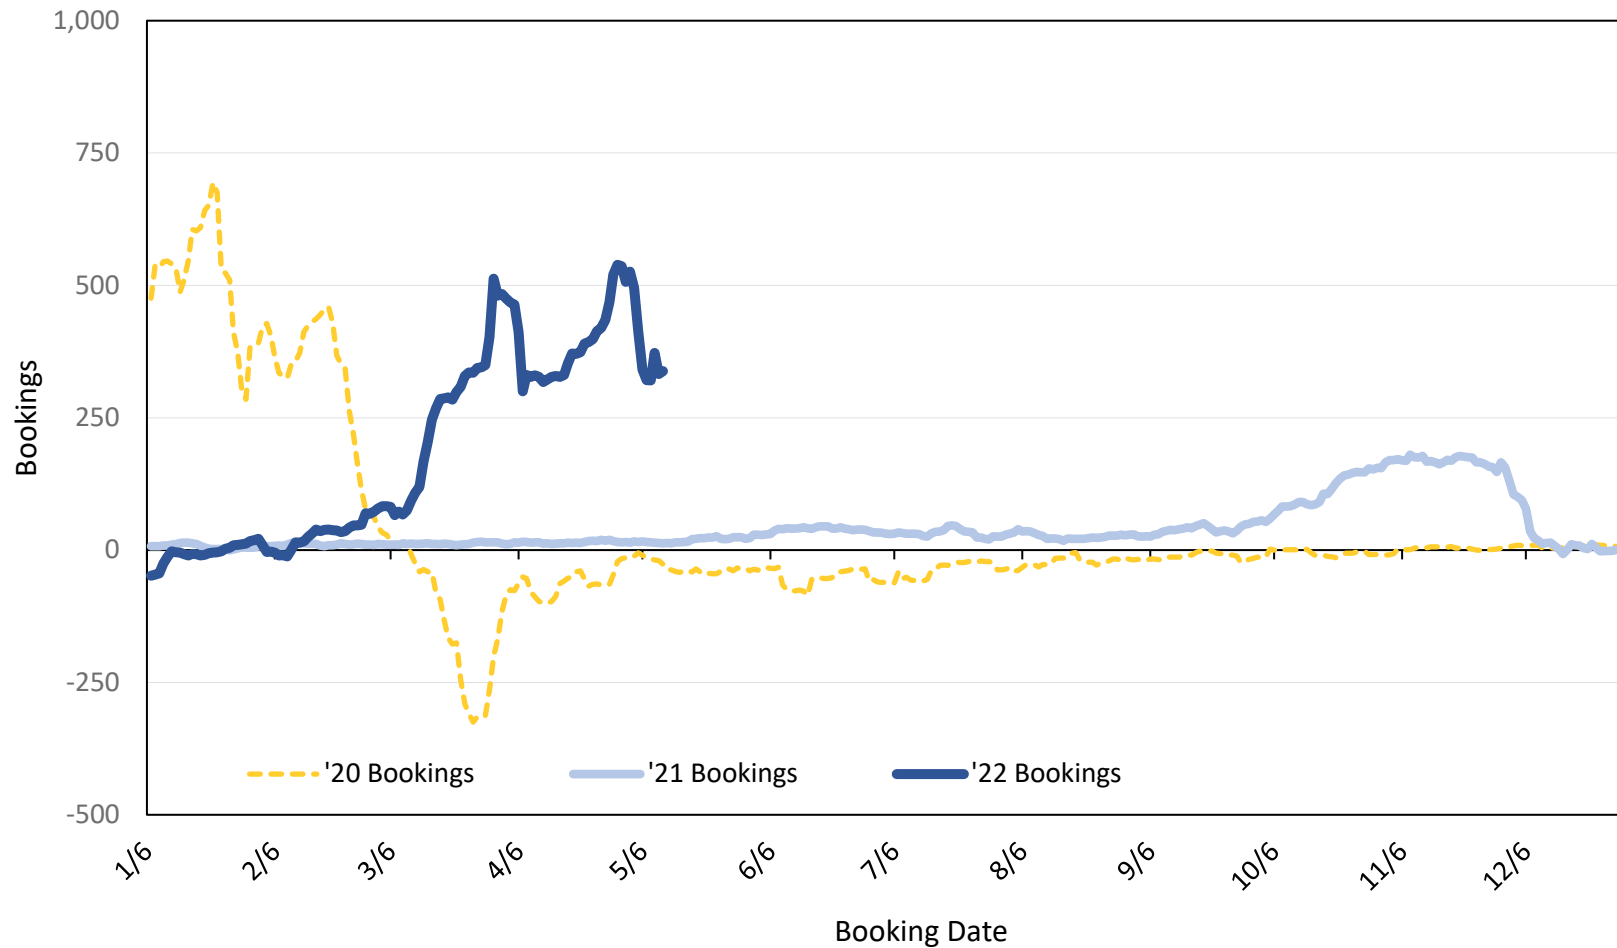

Update: May 14, 2022

Travel Agency Bookings to Hawaii for Future Arrivals*

Based on a 7-day Moving Average as of May 14, 2022

Japan

*Future Arrivals refers to all 'future' arrivals relative to a given Booking Date.
Source: Global Agency Pro

Update: May 14, 2022

Travel Agency Bookings to Hawaii for Future Arrivals*

Based on a 7-day Moving Average as of May 14, 2022

Canada

*Future Arrivals refers to all 'future' arrivals relative to a given Booking Date.
Source: Global Agency Pro

Update: May 14, 2022

Travel Agency Bookings to Hawaii for Future Arrivals*

Based on a 7-day Moving Average as of May 14, 2022

Korea

*Future Arrivals refers to all 'future' arrivals relative to a given Booking Date.
Source: Global Agency Pro