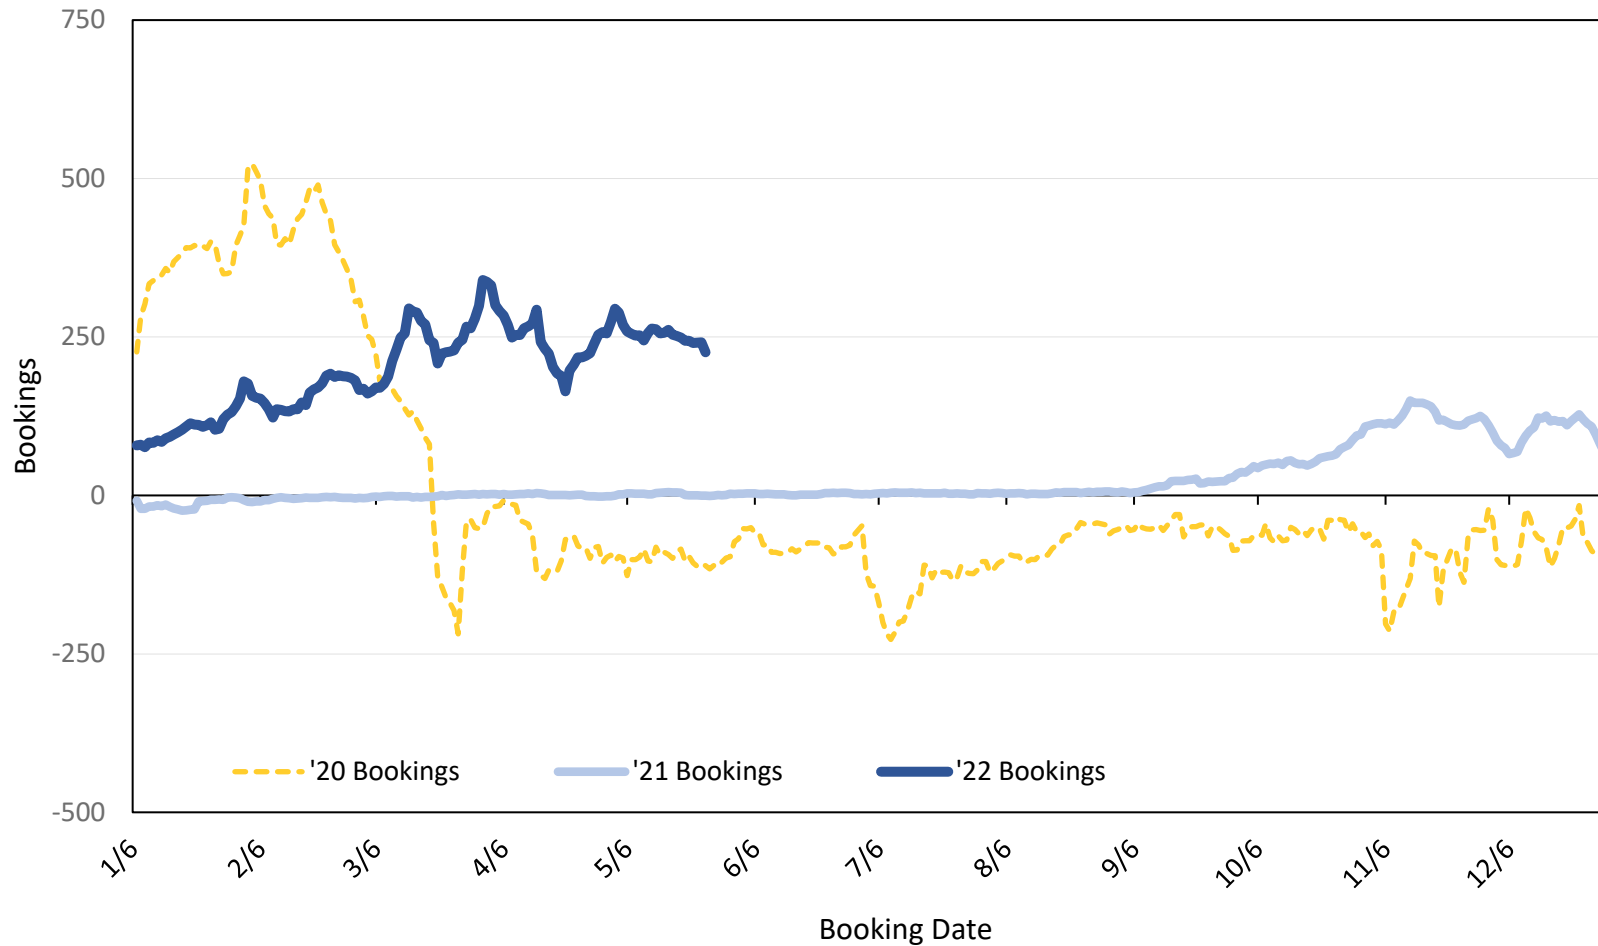

Update: May 29, 2022

Travel Agency Bookings to Hawaii for Future Arrivals*

Based on a 7-day Moving Average as of May 29, 2022

Canada

*Future Arrivals refers to all 'future' arrivals relative to a given Booking Date.
Source: Global Agency Pro

Update: May 29, 2022

Travel Agency Bookings to Hawaii for Future Arrivals*

Based on a 7-day Moving Average as of May 29, 2022

Korea

*Future Arrivals refers to all 'future' arrivals relative to a given Booking Date.
Source: Global Agency Pro

Update: May 29, 2022

Travel Agency Bookings to Hawaii for Future Arrivals*

Based on a 7-day Moving Average as of May 29, 2022

Australia

*Future Arrivals refers to all 'future' arrivals relative to a given Booking Date.
Source: Global Agency Pro