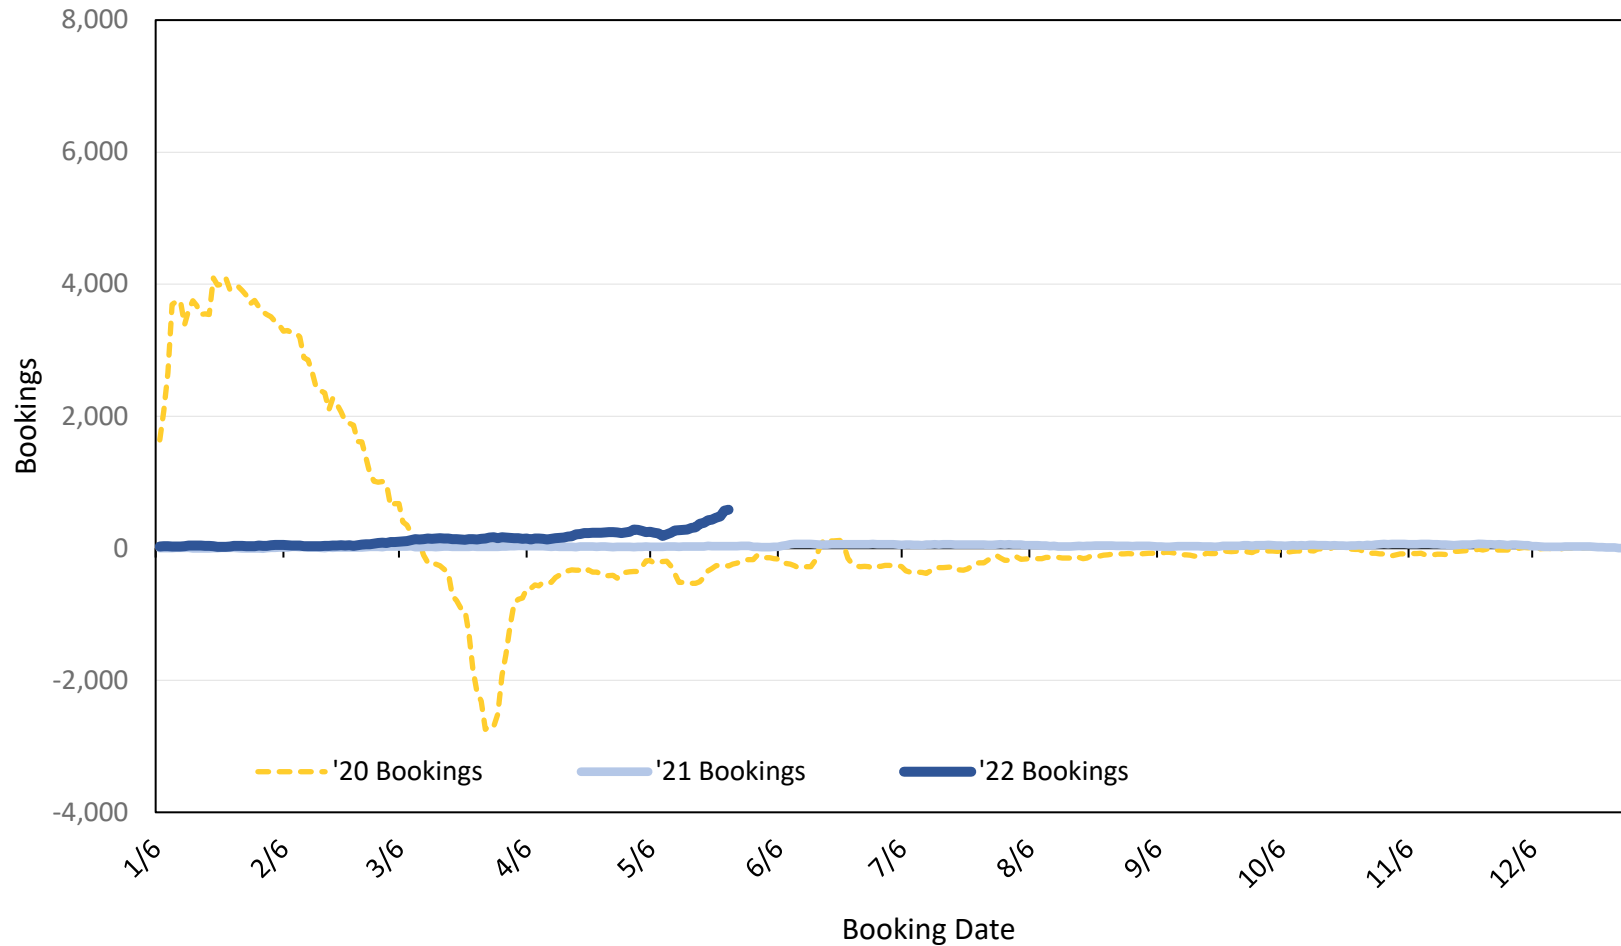

Global Agency Pro Index

- **Bookings**
 - Net sum of the number of visitors (i.e., excluding Hawai'i residents and inter-island travelers) from Sales transactions counted, including Exchanges and Refunds.
- **Booking Date**
 - The date on which the ticket was purchased by the passenger. Also known as the Sales Date.
- **Travel Date**
 - The date on which travel is expected to take place.
- **Point of Origin Country**
 - The country which contains the airport at which the ticket started.
- **Travel Agency**
 - Travel Agency associated with the ticket is doing business (DBA).

Travel Agency Bookings to Hawaii for Future Arrivals* Based on a 7-day Moving Average as of May 29, 2022 U.S.

*Future Arrivals refers to all 'future' arrivals relative to a given Booking Date.
Source: Global Agency Pro

Update: May 29, 2022

Travel Agency Bookings to Hawaii for Future Arrivals*

Based on a 7-day Moving Average as of May 29, 2022

Japan

*Future Arrivals refers to all 'future' arrivals relative to a given Booking Date.
Source: Global Agency Pro

Update: May 29, 2022

Travel Agency Bookings to Hawaii for Future Arrivals*

Based on a 7-day Moving Average as of May 29, 2022

Canada

*Future Arrivals refers to all 'future' arrivals relative to a given Booking Date.
Source: Global Agency Pro