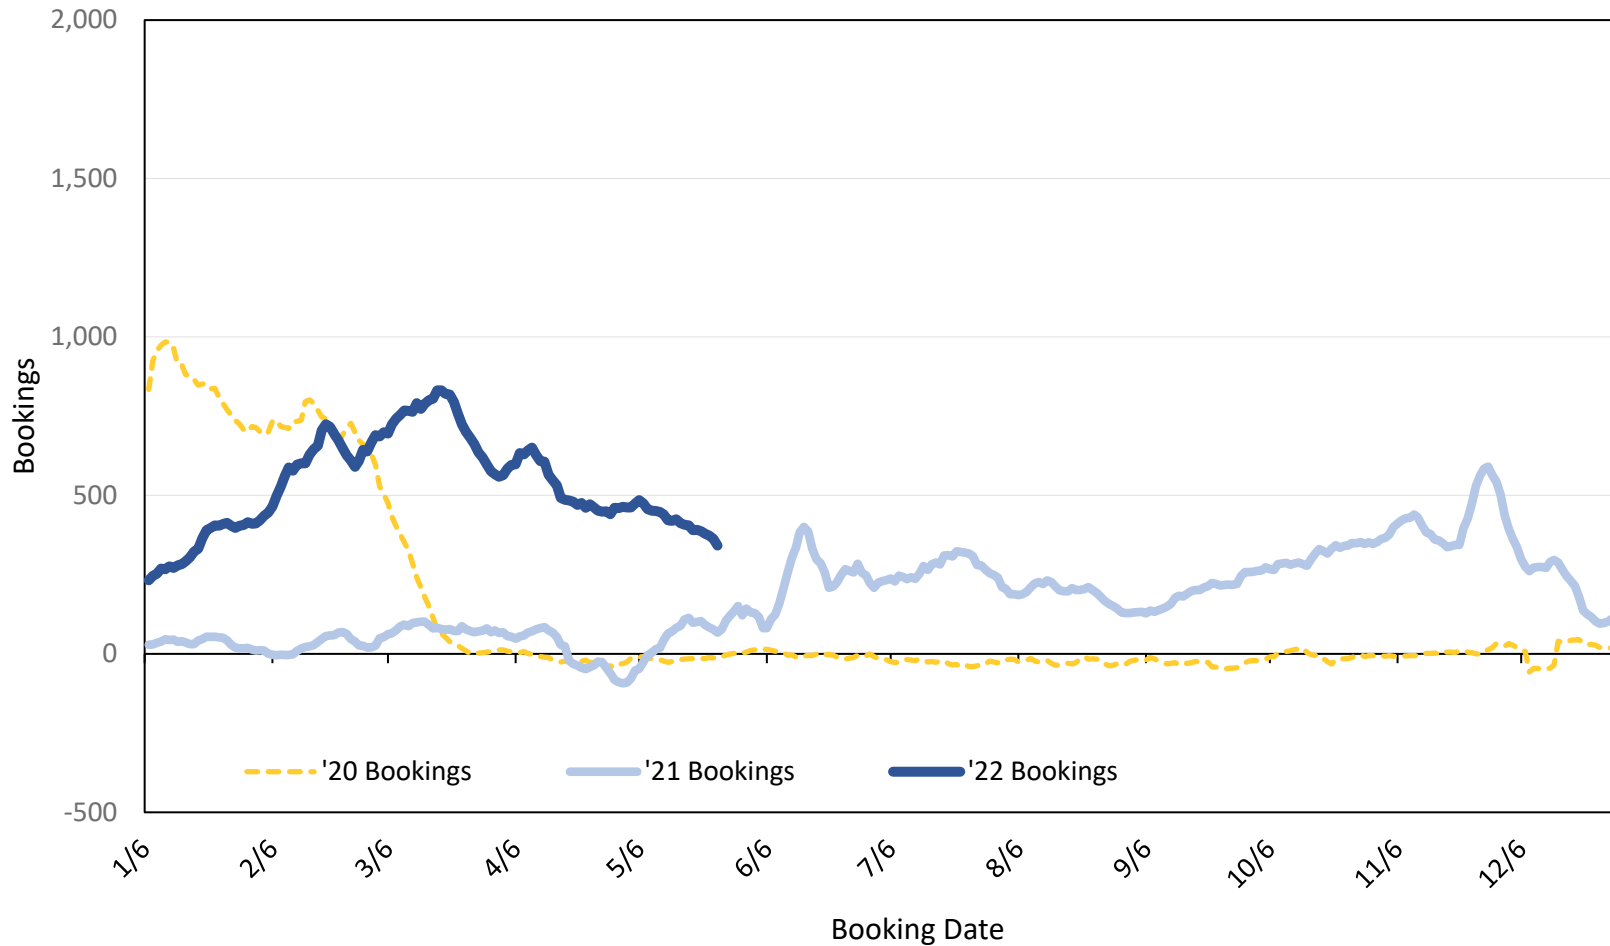

Global Agency Pro Index

- **Bookings**
 - Net sum of the number of visitors (i.e., excluding Hawai'i residents and inter-island travelers) from Sales transactions counted, including Exchanges and Refunds.
- **Booking Date**
 - The date on which the ticket was purchased by the passenger. Also known as the Sales Date.
- **Travel Date**
 - The date on which travel is expected to take place.
- **Point of Origin Country**
 - The country which contains the airport at which the ticket started.
- **Travel Agency**
 - Travel Agency associated with the ticket is doing business (DBA).

Travel Agency Bookings to Hawaii for Future Arrivals* Based on a 7-day Moving Average as of May 29, 2022 U.S.

*Future Arrivals refers to all 'future' arrivals relative to a given Booking Date.
Source: Global Agency Pro

Update: May 29, 2022

Travel Agency Bookings to Hawaii for Future Arrivals*

Based on a 7-day Moving Average as of May 29, 2022

Japan

*Future Arrivals refers to all 'future' arrivals relative to a given Booking Date.
Source: Global Agency Pro

Update: May 29, 2022

Travel Agency Bookings to Hawaii for Future Arrivals*

Based on a 7-day Moving Average as of May 29, 2022

Canada

*Future Arrivals refers to all 'future' arrivals relative to a given Booking Date.
Source: Global Agency Pro