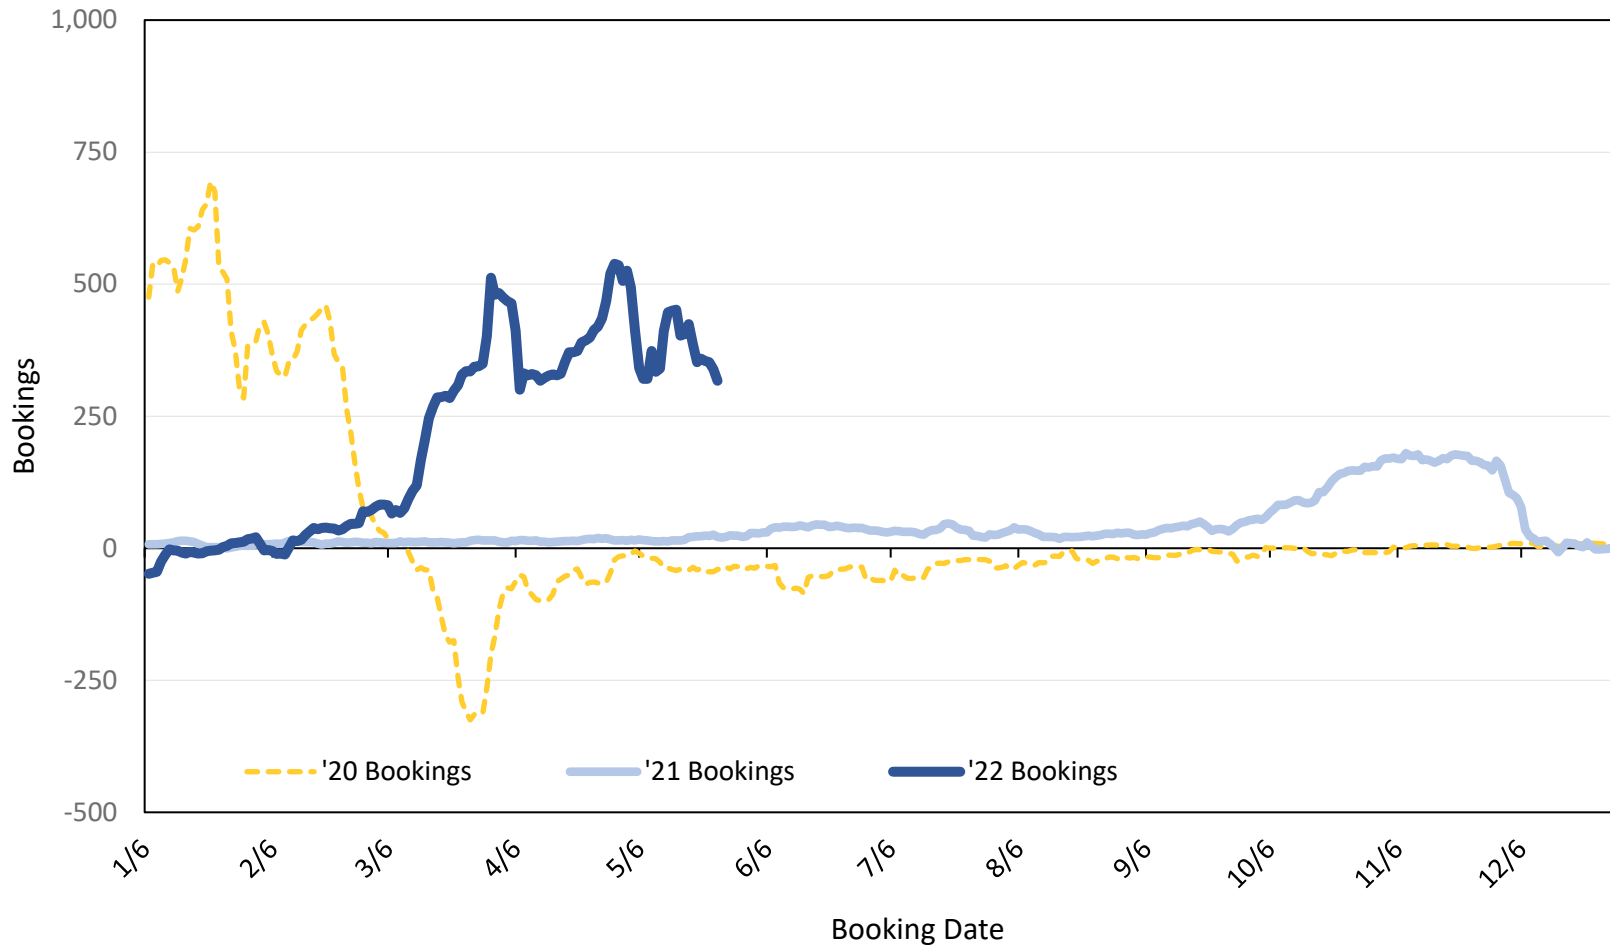

Update: May 29, 2022

Travel Agency Bookings to Hawaii for Future Arrivals*

Based on a 7-day Moving Average as of May 29, 2022

Japan

*Future Arrivals refers to all 'future' arrivals relative to a given Booking Date.
Source: Global Agency Pro

Update: May 29, 2022

Travel Agency Bookings to Hawaii for Future Arrivals*

Based on a 7-day Moving Average as of May 29, 2022

Canada

*Future Arrivals refers to all 'future' arrivals relative to a given Booking Date.
Source: Global Agency Pro

Update: May 29, 2022

Travel Agency Bookings to Hawaii for Future Arrivals*

Based on a 7-day Moving Average as of May 29, 2022

Korea

*Future Arrivals refers to all 'future' arrivals relative to a given Booking Date.
Source: Global Agency Pro

Update: May 29, 2022

Travel Agency Bookings to Hawaii for Future Arrivals*

Based on a 7-day Moving Average as of May 29, 2022

Australia

*Future Arrivals refers to all 'future' arrivals relative to a given Booking Date.
Source: Global Agency Pro