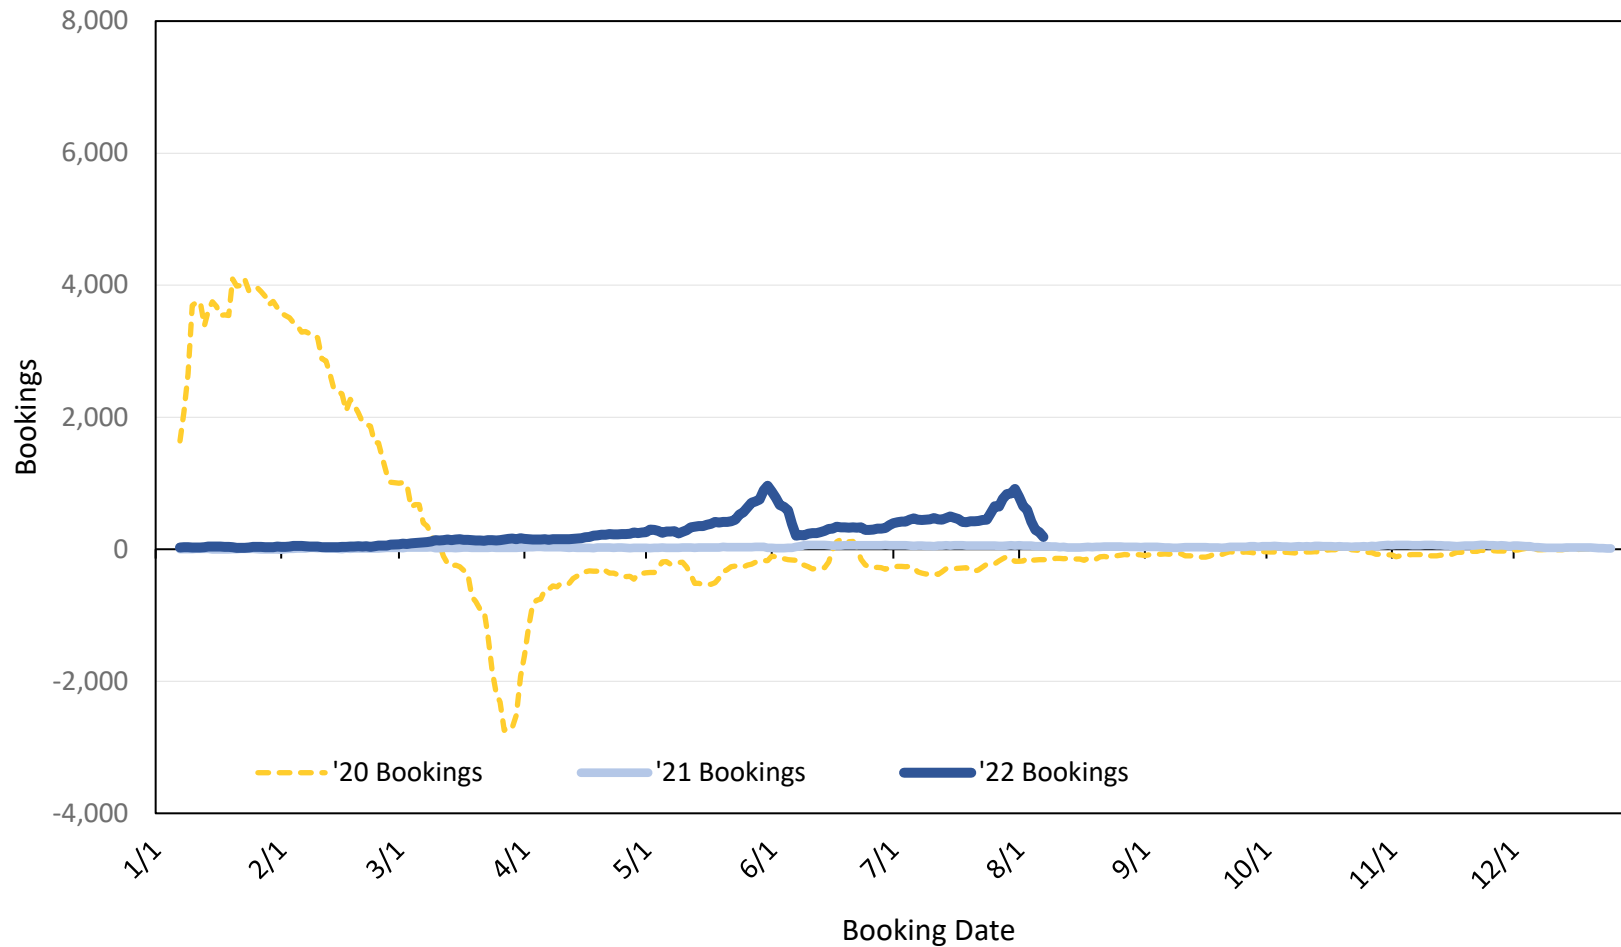

Travel Agency Bookings to Hawaii for Future Arrivals* Based on a 7-day Moving Average as of August 13, 2022 Japan

*Future Arrivals refers to all 'future' arrivals relative to a given Booking Date.
Source: Global Agency Pro

Update: Aug 13, 2022