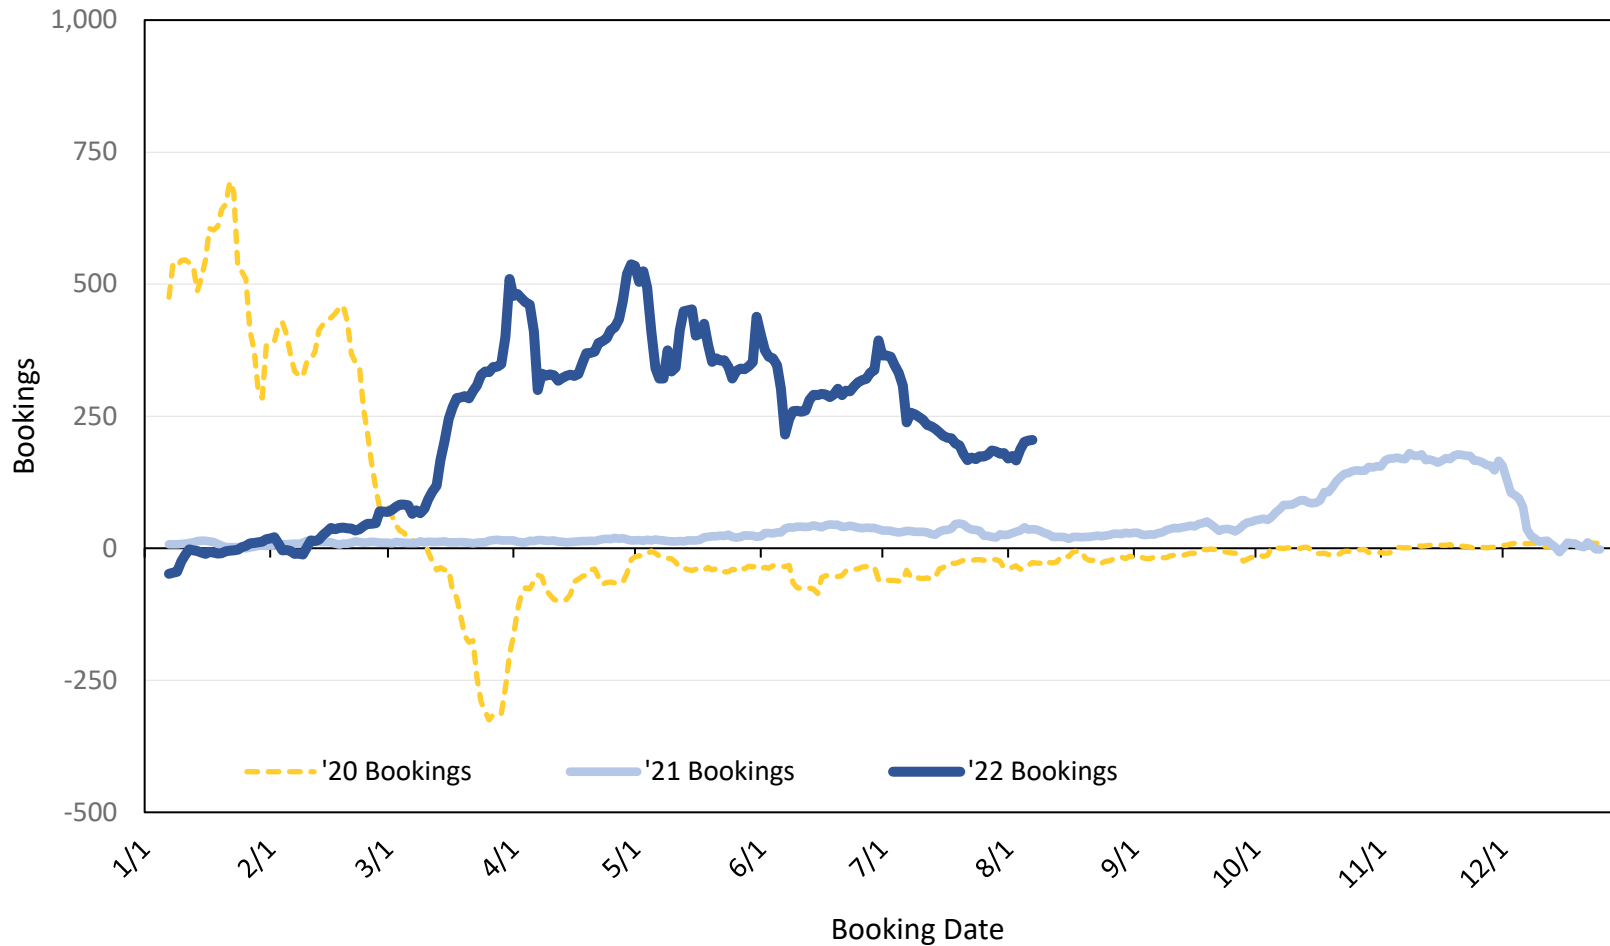

Update: Aug 13, 2022

Travel Agency Bookings to Hawaii for Future Arrivals* Based on a 7-day Moving Average as of August 13, 2022 Japan

*Future Arrivals refers to all 'future' arrivals relative to a given Booking Date.
Source: Global Agency Pro

Update: Aug 13, 2022

Travel Agency Bookings to Hawaii for Future Arrivals* Based on a 7-day Moving Average as of August 13, 2022 Canada

*Future Arrivals refers to all 'future' arrivals relative to a given Booking Date.
Source: Global Agency Pro

Update: Aug 13, 2022

Travel Agency Bookings to Hawaii for Future Arrivals* Based on a 7-day Moving Average as of August 13, 2022 Korea

*Future Arrivals refers to all 'future' arrivals relative to a given Booking Date.
Source: Global Agency Pro

Update: Aug 13, 2022

Travel Agency Bookings to Hawaii for Future Arrivals* Based on a 7-day Moving Average as of August 13, 2022 Australia

*Future Arrivals refers to all 'future' arrivals relative to a given Booking Date.
Source: Global Agency Pro