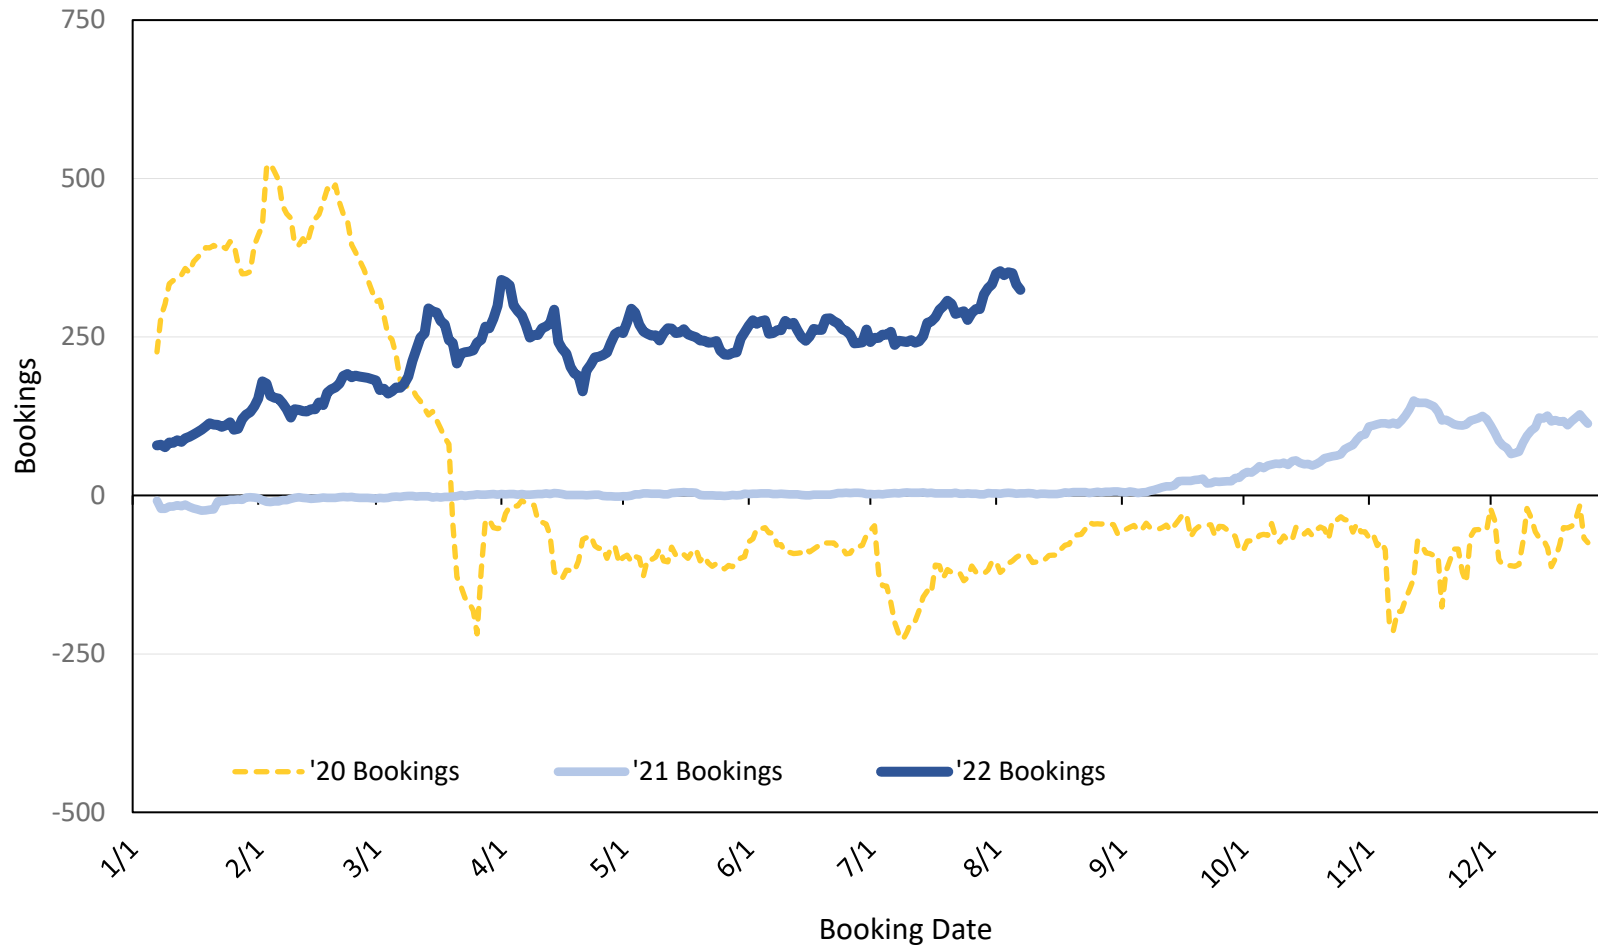

Update: Aug 13, 2022

Travel Agency Bookings to Hawaii for Future Arrivals* Based on a 7-day Moving Average as of August 13, 2022 Canada

*Future Arrivals refers to all 'future' arrivals relative to a given Booking Date.
Source: Global Agency Pro

Update: Aug 13, 2022

Travel Agency Bookings to Hawaii for Future Arrivals* Based on a 7-day Moving Average as of August 13, 2022 Korea

*Future Arrivals refers to all 'future' arrivals relative to a given Booking Date.
Source: Global Agency Pro

Update: Aug 13, 2022

Travel Agency Bookings to Hawaii for Future Arrivals* Based on a 7-day Moving Average as of August 13, 2022 Australia

*Future Arrivals refers to all 'future' arrivals relative to a given Booking Date.
Source: Global Agency Pro