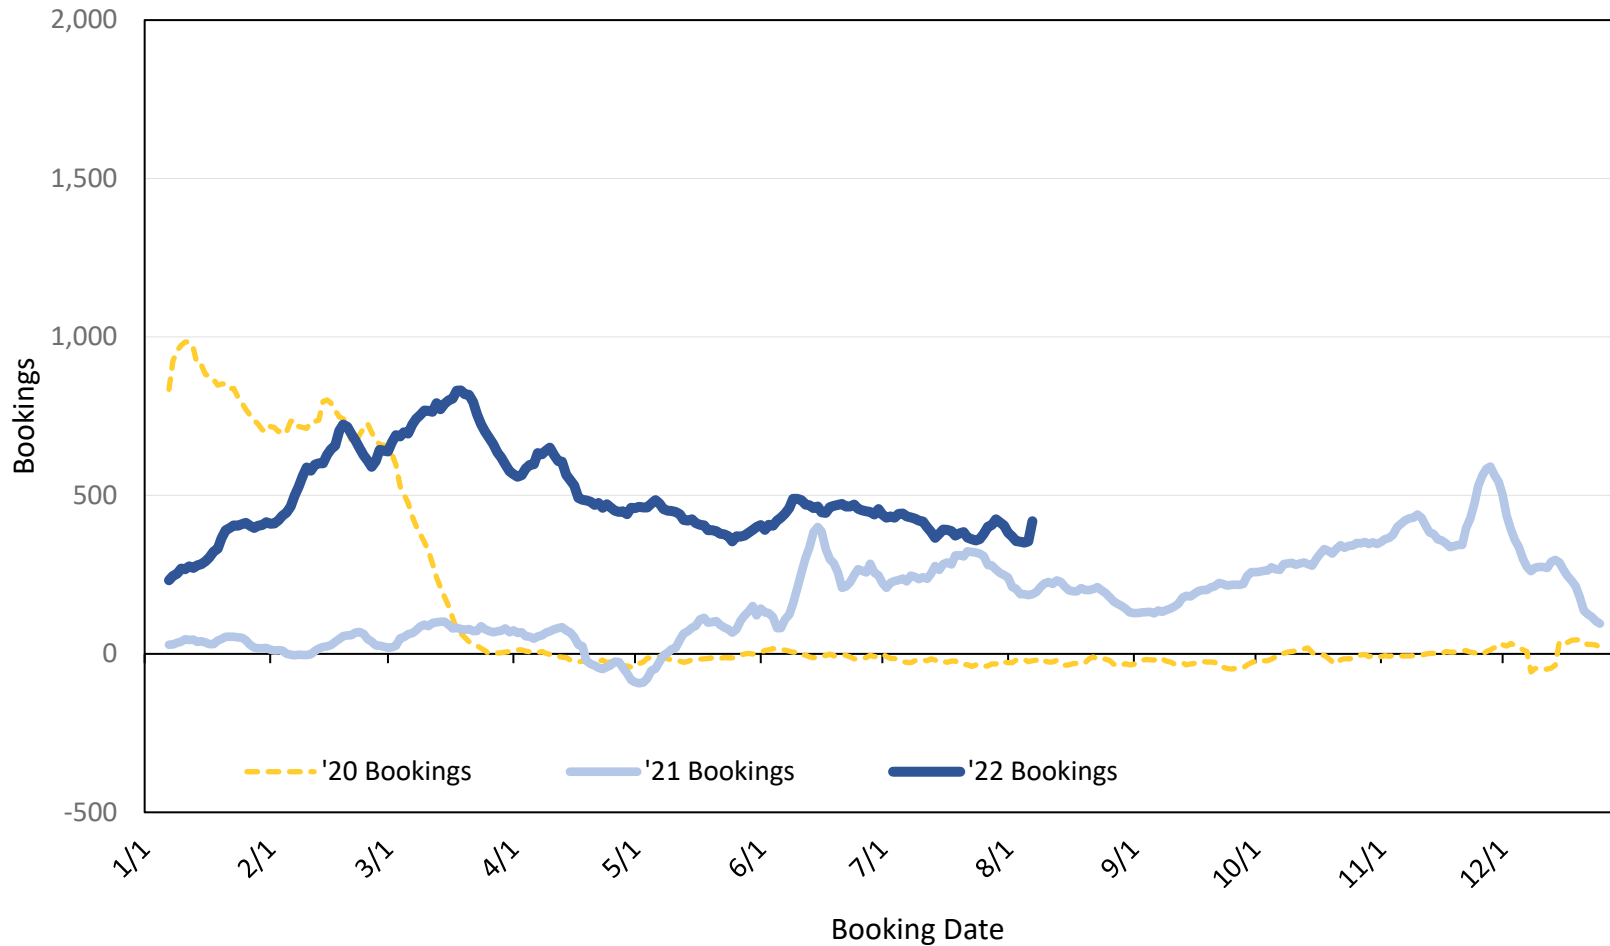

Global Agency Pro Index

- **Bookings**
 - Net sum of the number of visitors (i.e., excluding Hawai'i residents and inter-island travelers) from Sales transactions counted, including Exchanges and Refunds.
- **Booking Date**
 - The date on which the ticket was purchased by the passenger. Also known as the Sales Date.
- **Travel Date**
 - The date on which travel is expected to take place.
- **Point of Origin Country**
 - The country which contains the airport at which the ticket started.
- **Travel Agency**
 - Travel Agency associated with the ticket is doing business (DBA).

Travel Agency Bookings to Hawaii for Future Arrivals* Based on a 7-day Moving Average as of August 13, 2022 U.S.

*Future Arrivals refers to all 'future' arrivals relative to a given Booking Date.
Source: Global Agency Pro

Update: Aug 13, 2022

Travel Agency Bookings to Hawaii for Future Arrivals* Based on a 7-day Moving Average as of August 13, 2022 Japan

*Future Arrivals refers to all 'future' arrivals relative to a given Booking Date.
Source: Global Agency Pro

Update: Aug 13, 2022

Travel Agency Bookings to Hawaii for Future Arrivals* Based on a 7-day Moving Average as of August 13, 2022 Canada

*Future Arrivals refers to all 'future' arrivals relative to a given Booking Date.
Source: Global Agency Pro