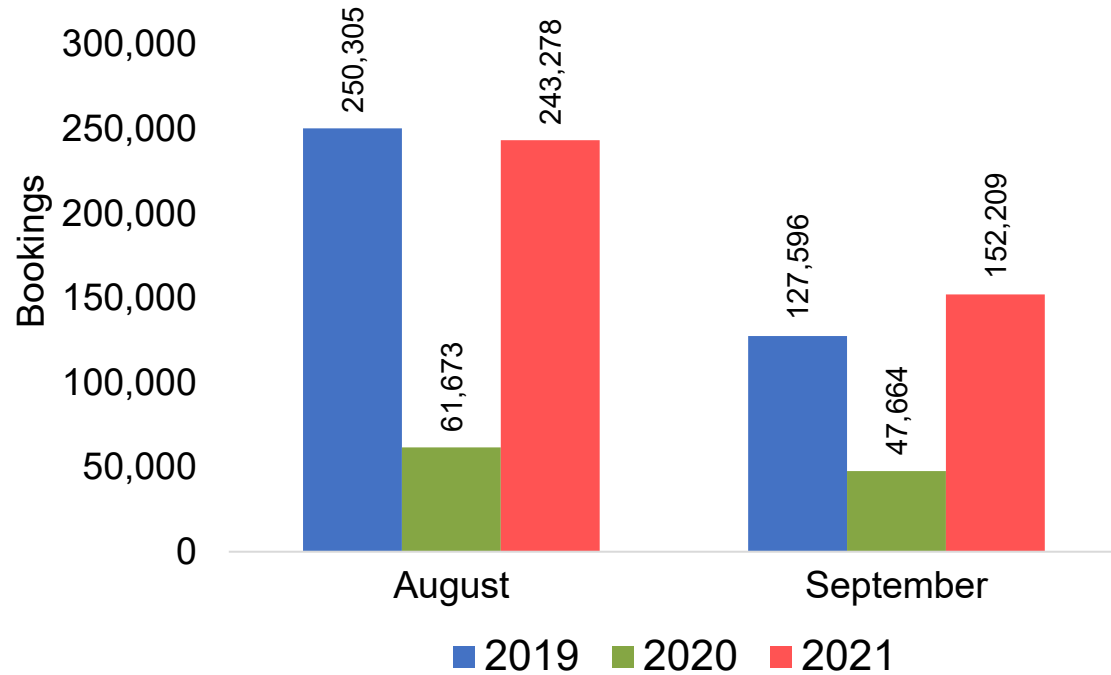

US

Travel Agency Booking Pace for Future Arrivals, by Month