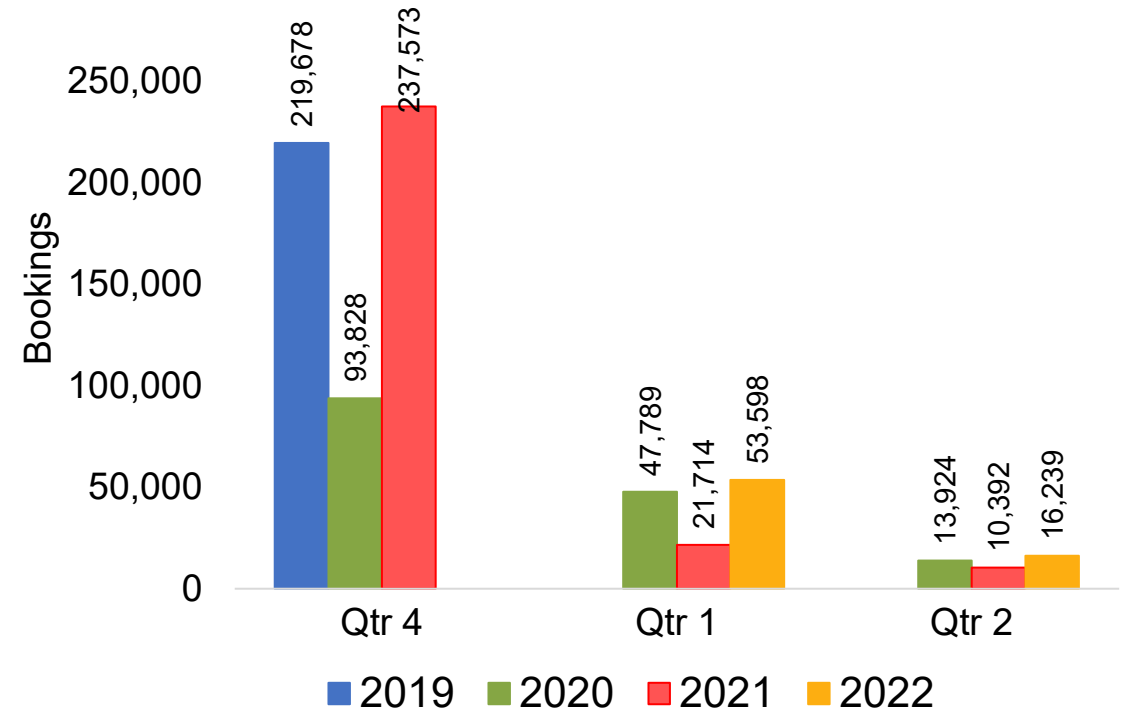

Travel Agency Booking Pace for Future Arrivals, by Quarter

Source: Global Agency Pro as of 08/14/21