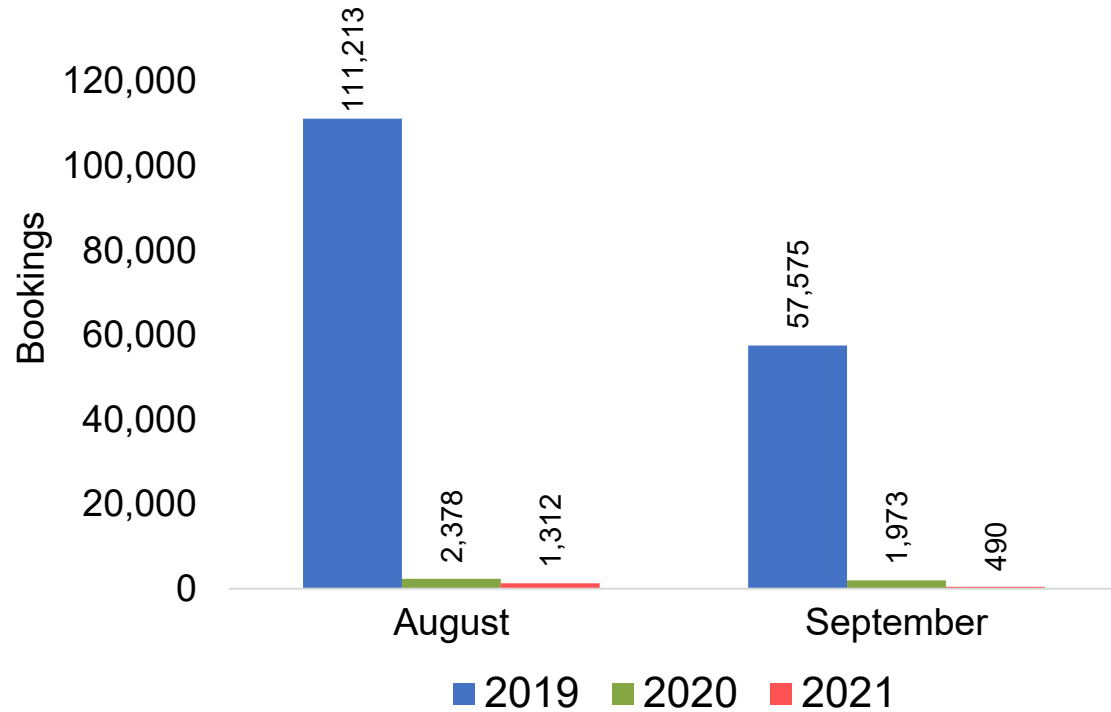

JAPAN

Travel Agency Booking Pace for Future Arrivals, by Month