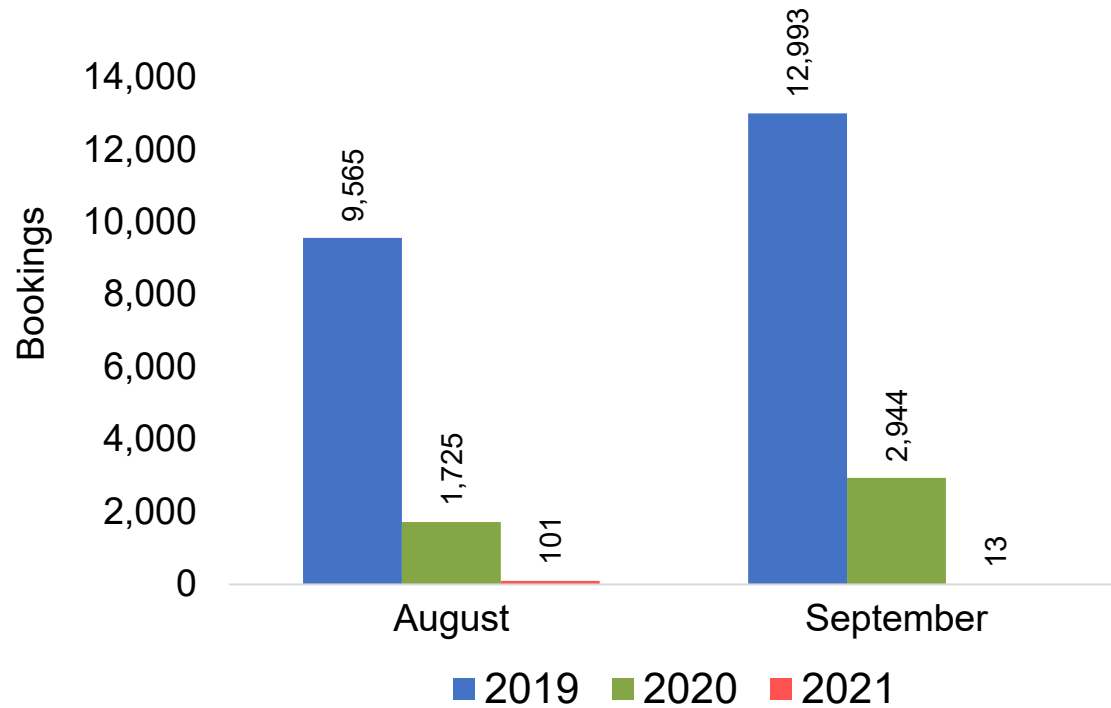

## Travel Agency Booking Pace for Future Arrivals, by Quarter

Source: Global Agency Pro as of 08/14/21

# KOREA

Travel Agency Booking Pace for Future Arrivals, by Month

Travel Agency Booking Pace for Future Arrivals, by Quarter

Source: Global Agency Pro as of 08/14/21

# AUSTRALIA

Travel Agency Booking Pace for Future Arrivals, by Month

Travel Agency Booking Pace for Future Arrivals, by Quarter

Source: Global Agency Pro as of 08/14/21