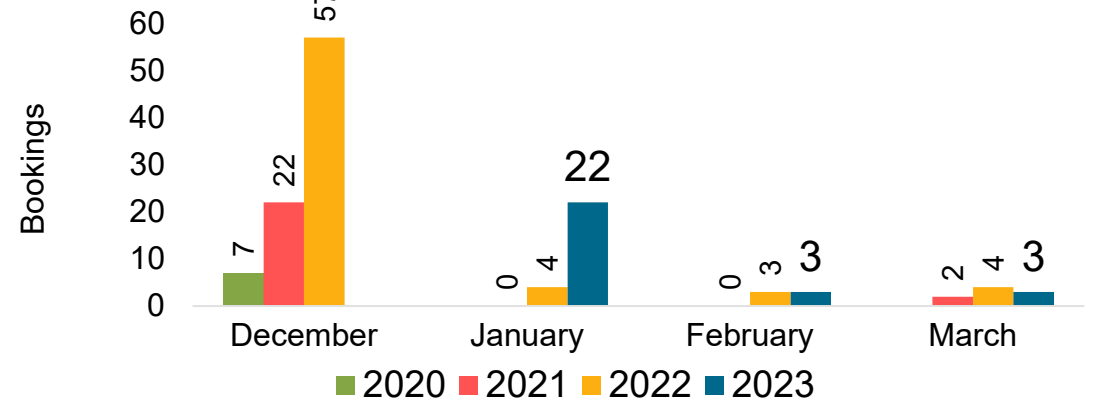

Lānaʻi by Quarter 2023

Travel Agency Booking Pace for Future Arrivals
U.S.

Travel Agency Booking Pace for Future Arrivals
Japan

Travel Agency Booking Pace for Future Arrivals
Canada

Travel Agency Booking Pace for Future Arrivals
Korea

Lānaʻi by Quarter 2023 (cont.)

Source: Global Agency Pro as of 12/10/22

Kaua'i by Month 2022

Travel Agency Booking Pace for Future Arrivals
U.S.

Travel Agency Booking Pace for Future Arrivals
Japan

Travel Agency Booking Pace for Future Arrivals
Canada

Travel Agency Booking Pace for Future Arrivals
Korea

Source: Global Agency Pro as of 12/10/22

Kaua'i by Month 2022 (cont.)

Source: Global Agency Pro as of 12/10/22

Kaua'i by Quarter 2023

Travel Agency Booking Pace for Future Arrivals