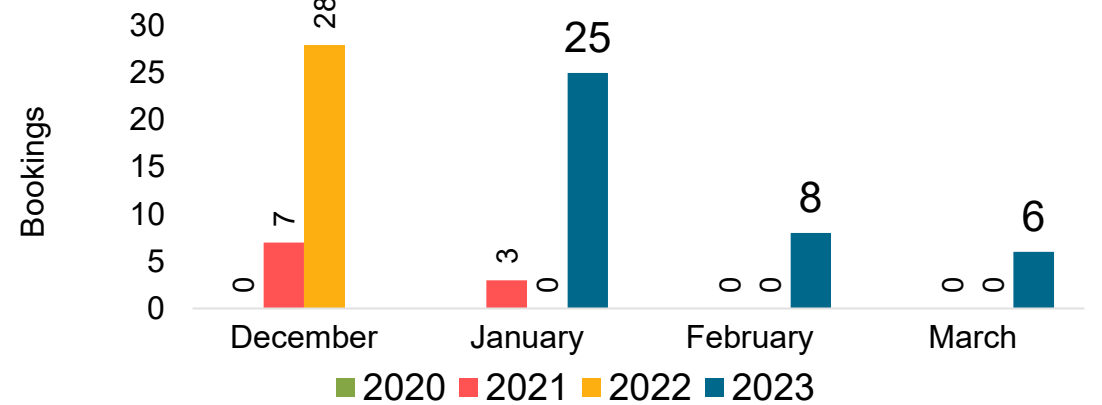

Lānaʻi by Quarter 2023

Travel Agency Booking Pace for Future Arrivals
U.S.

Travel Agency Booking Pace for Future Arrivals
Japan

Travel Agency Booking Pace for Future Arrivals
Canada

Travel Agency Booking Pace for Future Arrivals
Korea

Lānaʻi by Quarter 2023 (cont.)

Source: Global Agency Pro as of 12/10/22

Kaua'i by Month 2022

Travel Agency Booking Pace for Future Arrivals
U.S.

Travel Agency Booking Pace for Future Arrivals
Japan

Travel Agency Booking Pace for Future Arrivals
Canada

Travel Agency Booking Pace for Future Arrivals
Korea

Source: Global Agency Pro as of 12/10/22

Kaua'i by Month 2022 (cont.)

Source: Global Agency Pro as of 12/10/22

Kaua'i by Quarter 2023

Travel Agency Booking Pace for Future Arrivals