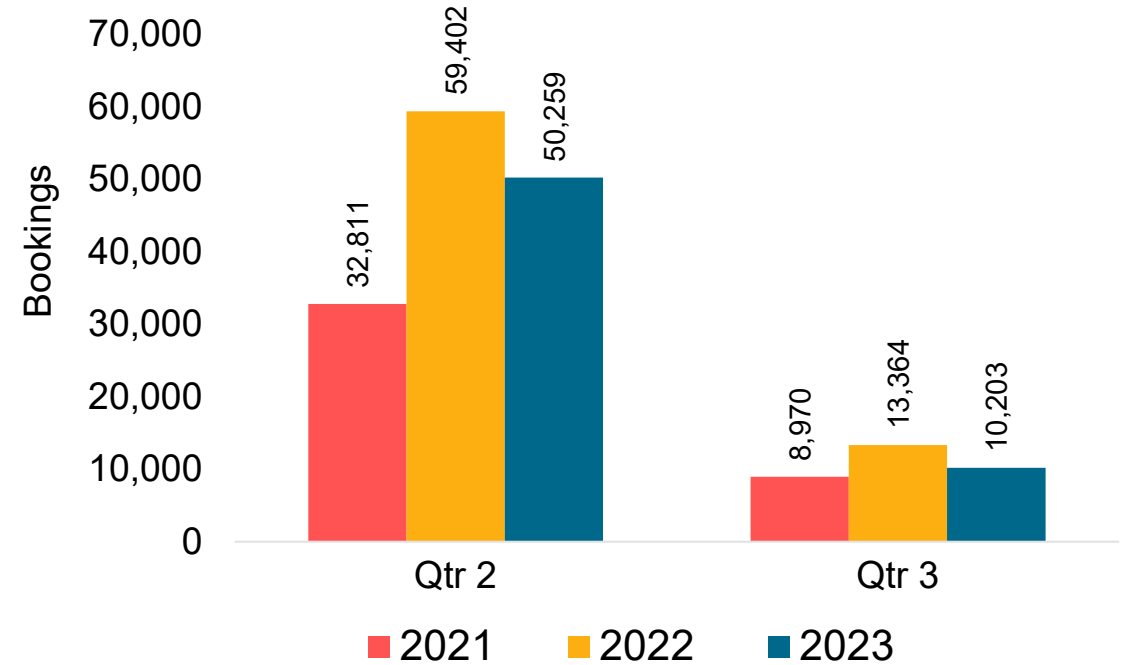

Travel Agency Booking Pace for Future Arrivals, by Quarter

Source: Global Agency Pro as of 12/10/22