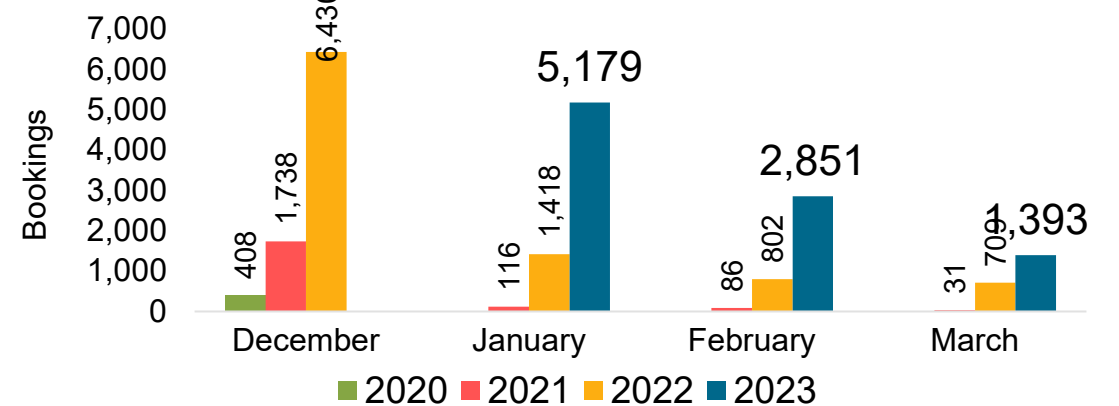

Source: Global Agency Pro as of 12/10/22

KOREA

Travel Agency Booking Pace for Future Arrivals, by Month

Travel Agency Booking Pace for Future Arrivals, by Quarter

Source: Global Agency Pro as of 12/10/22

AUSTRALIA

Travel Agency Booking Pace for Future Arrivals, by Month

Travel Agency Booking Pace for Future Arrivals, by Quarter

Source: Global Agency Pro as of 12/10/22

O'ahu by Month 2022

Travel Agency Booking Pace for Future Arrivals
U.S.

Travel Agency Booking Pace for Future Arrivals
Japan

Travel Agency Booking Pace for Future Arrivals
Canada

Travel Agency Booking Pace for Future Arrivals
Korea

O'ahu by Month 2022 (cont.)

Source: Global Agency Pro as of 12/10/22