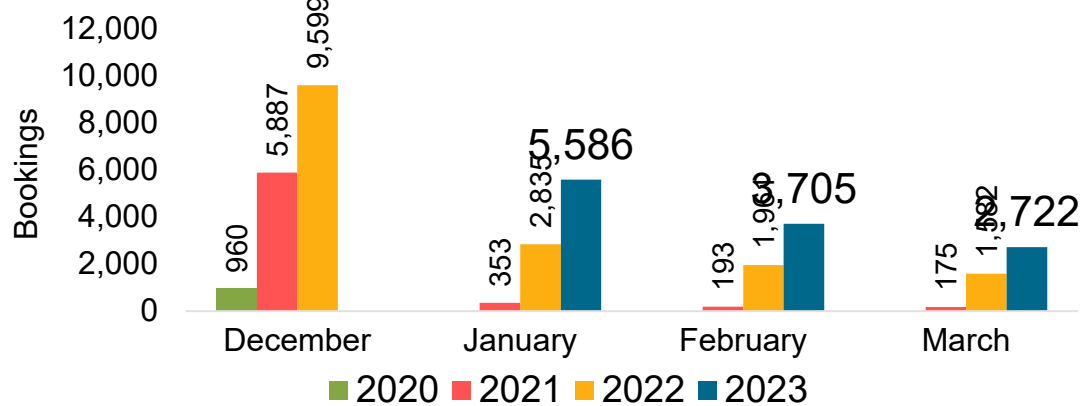

Source: Global Agency Pro as of 12/10/22

KOREA

Travel Agency Booking Pace for Future Arrivals, by Month

Travel Agency Booking Pace for Future Arrivals, by Quarter

Source: Global Agency Pro as of 12/10/22

AUSTRALIA

Travel Agency Booking Pace for Future Arrivals, by Month

Travel Agency Booking Pace for Future Arrivals, by Quarter

Source: Global Agency Pro as of 12/10/22

O'ahu by Month 2022

Travel Agency Booking Pace for Future Arrivals
U.S.

Travel Agency Booking Pace for Future Arrivals
Japan

Travel Agency Booking Pace for Future Arrivals
Canada

Travel Agency Booking Pace for Future Arrivals
Korea

O'ahu by Month 2022 (cont.)

Source: Global Agency Pro as of 12/10/22