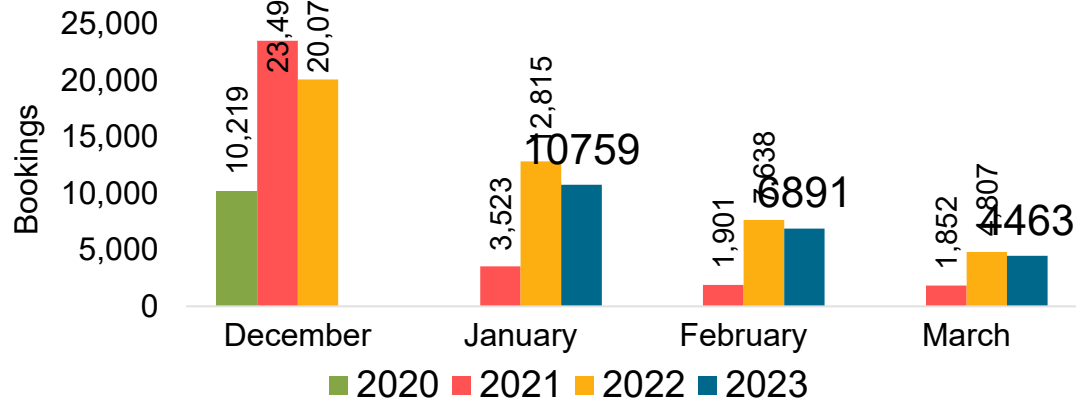

Lānaʻi by Quarter 2023 (cont.)

Source: Global Agency Pro as of 12/10/22

Kaua'i by Month 2022

Travel Agency Booking Pace for Future Arrivals
U.S.

Travel Agency Booking Pace for Future Arrivals
Japan

Travel Agency Booking Pace for Future Arrivals
Canada

Travel Agency Booking Pace for Future Arrivals
Korea

Source: Global Agency Pro as of 12/10/22

Kaua'i by Month 2022 (cont.)

Source: Global Agency Pro as of 12/10/22

Kaua'i by Quarter 2023

Travel Agency Booking Pace for Future Arrivals

Travel Agency Booking Pace for Future Arrivals

Travel Agency Booking Pace for Future Arrivals
Canada

Travel Agency Booking Pace for Future Arrivals
Korea

Source: Global Agency Pro as of 12/10/22

Kaua'i by Quarter 2023 (cont.)

Hawai'i Island by Month 2022

Travel Agency Booking Pace for Future Arrivals
U.S.

Travel Agency Booking Pace for Future Arrivals
Japan

Travel Agency Booking Pace for Future Arrivals
Canada

Travel Agency Booking Pace for Future Arrivals
Korea