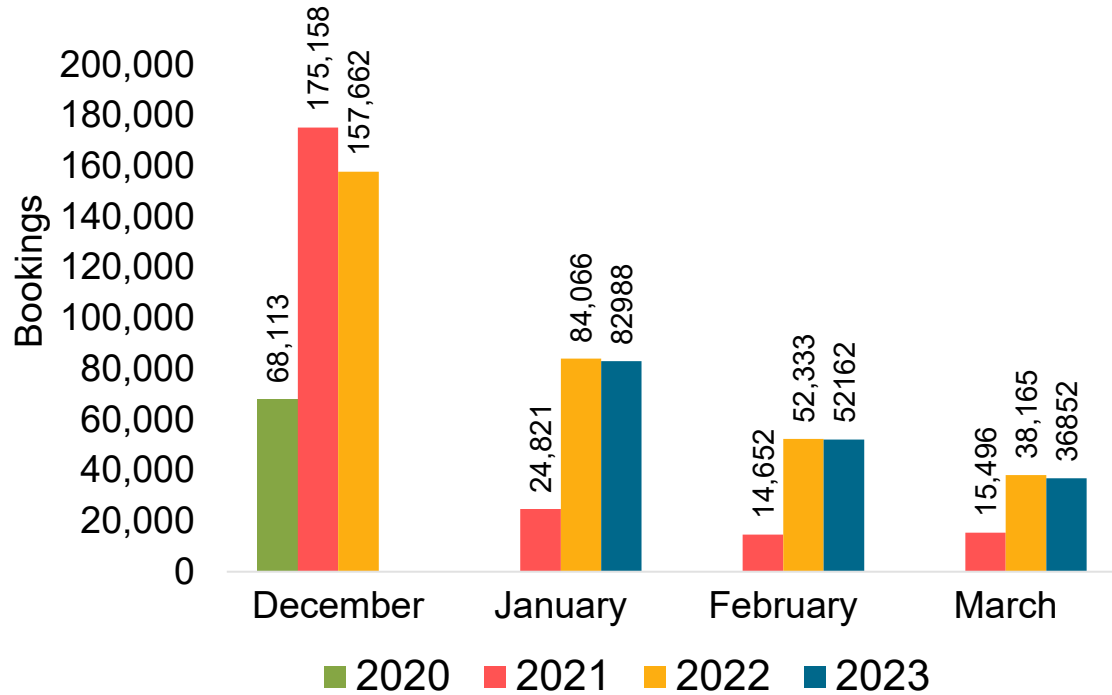

US

Travel Agency Booking Pace for Future Arrivals, by Month