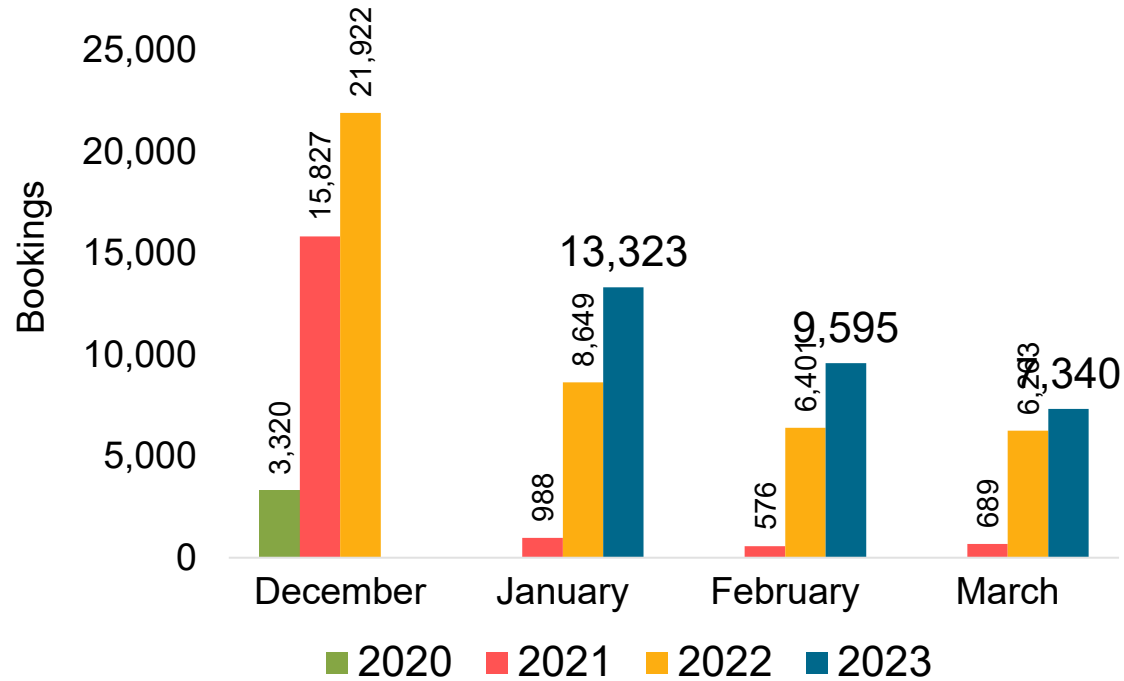

Global Agency Pro Index

- Bookings
 - Net sum of the number of visitors (i.e., excluding Hawai'i residents and inter-island travelers) from Sales transactions counted, including Exchanges and Refunds.
- Booking Date
 - The date on which the ticket was purchased by the passenger. Also known as the Sales Date.
- Travel Date
 - The date on which travel is expected to take place.
- Point of Origin Country
 - The country which contains the airport at which the ticket started.
- Travel Agency
 - Travel Agency associated with the ticket is doing business (DBA).

US

Travel Agency Booking Pace for Future Arrivals, by Month

Travel Agency Booking Pace for Future Arrivals, by Quarter

Source: Global Agency Pro as of 12/10/22

JAPAN

Travel Agency Booking Pace for Future Arrivals, by Month

Travel Agency Booking Pace for Future Arrivals, by Quarter

Source: Global Agency Pro as of 12/10/22

CANADA

Travel Agency Booking Pace for Future Arrivals, by Month

Travel Agency Booking Pace for Future Arrivals, by Quarter