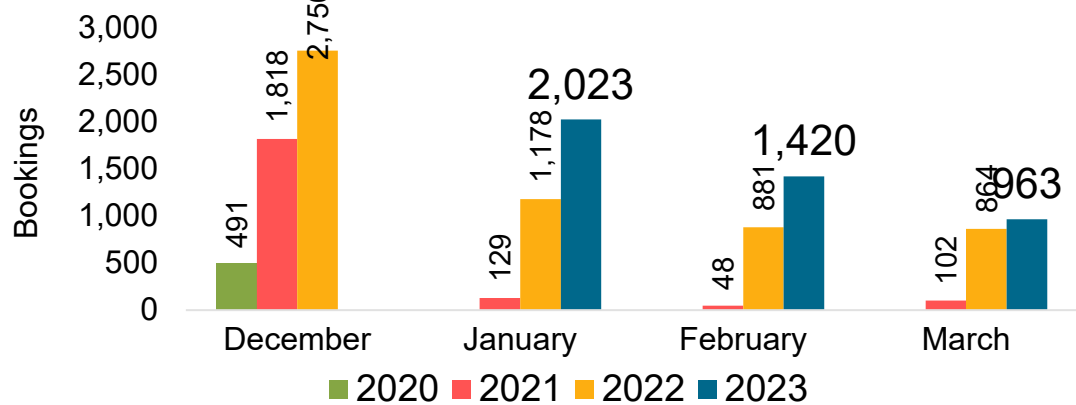

Travel Agency Booking Pace for Future Arrivals
Korea

Source: Global Agency Pro as of 12/10/22

Kaua'i by Month 2022 (cont.)

Source: Global Agency Pro as of 12/10/22

Kaua'i by Quarter 2023

Travel Agency Booking Pace for Future Arrivals

Travel Agency Booking Pace for Future Arrivals

Travel Agency Booking Pace for Future Arrivals
Canada

Travel Agency Booking Pace for Future Arrivals
Korea

Source: Global Agency Pro as of 12/10/22

Kaua'i by Quarter 2023 (cont.)

Hawai'i Island by Month 2022

Travel Agency Booking Pace for Future Arrivals
U.S.

Travel Agency Booking Pace for Future Arrivals
Japan

Travel Agency Booking Pace for Future Arrivals
Canada

Travel Agency Booking Pace for Future Arrivals
Korea

Hawai'i Island by Month 2022 (cont.)

Source: Global Agency Pro as of 12/10/22

Hawai'i Island by Quarter 2023

Travel Agency Booking Pace for Future Arrivals

Travel Agency Booking Pace for Future Arrivals

Travel Agency Booking Pace for Future Arrivals