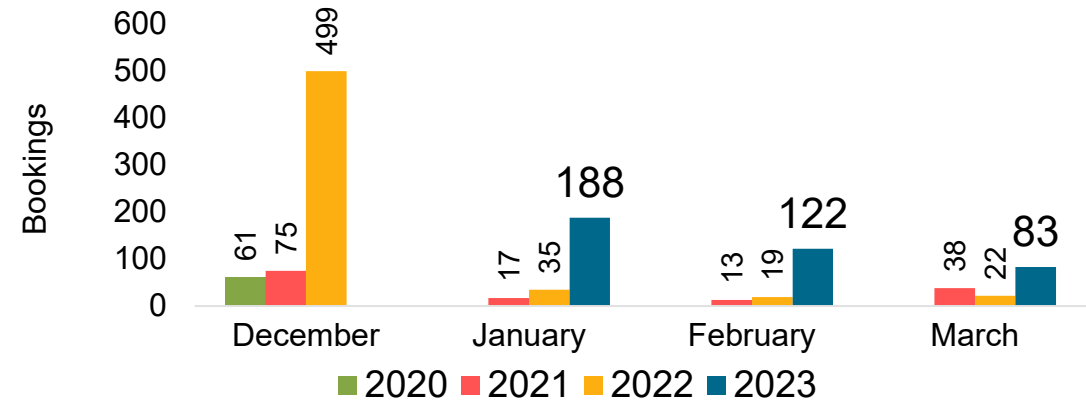

Travel Agency Booking Pace for Future Arrivals
Korea

Source: Global Agency Pro as of 12/10/22

Kaua'i by Month 2022 (cont.)

Source: Global Agency Pro as of 12/10/22

Kaua'i by Quarter 2023

Travel Agency Booking Pace for Future Arrivals

Travel Agency Booking Pace for Future Arrivals

Travel Agency Booking Pace for Future Arrivals
Canada

Travel Agency Booking Pace for Future Arrivals
Korea

Source: Global Agency Pro as of 12/10/22

Kaua'i by Quarter 2023 (cont.)

Hawai'i Island by Month 2022

Travel Agency Booking Pace for Future Arrivals
U.S.

Travel Agency Booking Pace for Future Arrivals
Japan

Travel Agency Booking Pace for Future Arrivals
Canada

Travel Agency Booking Pace for Future Arrivals
Korea

Hawai'i Island by Month 2022 (cont.)

Source: Global Agency Pro as of 12/10/22

Hawai'i Island by Quarter 2023

Travel Agency Booking Pace for Future Arrivals

Travel Agency Booking Pace for Future Arrivals

Travel Agency Booking Pace for Future Arrivals