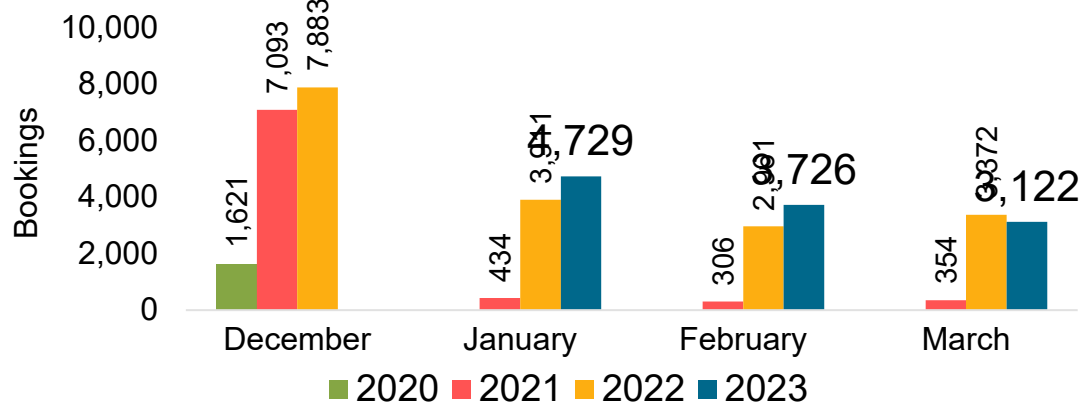

O'ahu by Quarter 2023

Travel Agency Booking Pace for Future Arrivals

Travel Agency Booking Pace for Future Arrivals

Travel Agency Booking Pace for Future Arrivals

Travel Agency Booking Pace for Future Arrivals

O'ahu by Quarter 2023 (cont.)

Maui by Month 2022

Travel Agency Booking Pace for Future Arrivals
U.S.

Travel Agency Booking Pace for Future Arrivals
Japan

Travel Agency Booking Pace for Future Arrivals
Canada

Travel Agency Booking Pace for Future Arrivals
Korea

Maui by Month 2022 (cont.)

Source: Global Agency Pro as of 12/10/22

Maui by Quarter 2023

Travel Agency Booking Pace for Future Arrivals

Travel Agency Booking Pace for Future Arrivals

Travel Agency Booking Pace for Future Arrivals

Travel Agency Booking Pace for Future Arrivals

Maui by Quarter 2023 (cont.)

Moloka'i by Month 2022

Travel Agency Booking Pace for Future Arrivals
U.S.

Travel Agency Booking Pace for Future Arrivals
Japan