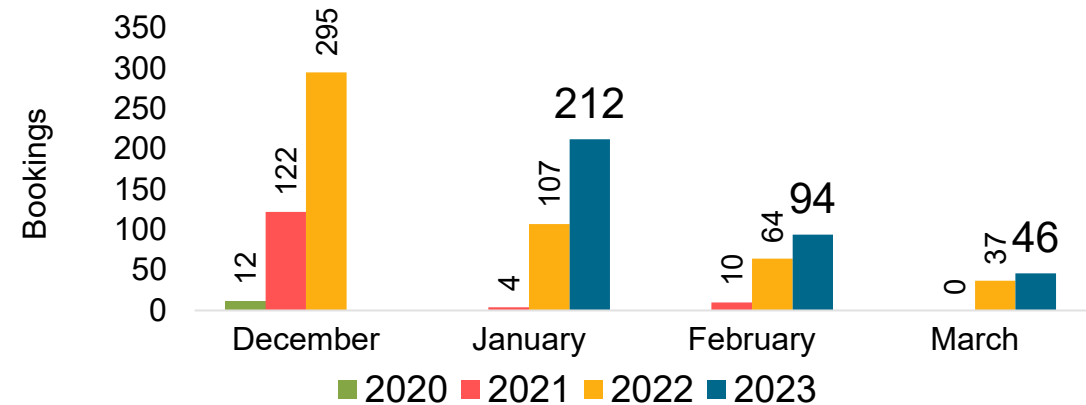

Travel Agency Booking Pace for Future Arrivals

Travel Agency Booking Pace for Future Arrivals
Canada

Travel Agency Booking Pace for Future Arrivals
Korea

Source: Global Agency Pro as of 12/10/22

Kaua'i by Quarter 2023 (cont.)

Hawai'i Island by Month 2022

Travel Agency Booking Pace for Future Arrivals
U.S.

Travel Agency Booking Pace for Future Arrivals
Japan

Travel Agency Booking Pace for Future Arrivals
Canada

Travel Agency Booking Pace for Future Arrivals
Korea

Hawai'i Island by Month 2022 (cont.)

Source: Global Agency Pro as of 12/10/22

Hawai'i Island by Quarter 2023

Travel Agency Booking Pace for Future Arrivals

Travel Agency Booking Pace for Future Arrivals

Travel Agency Booking Pace for Future Arrivals