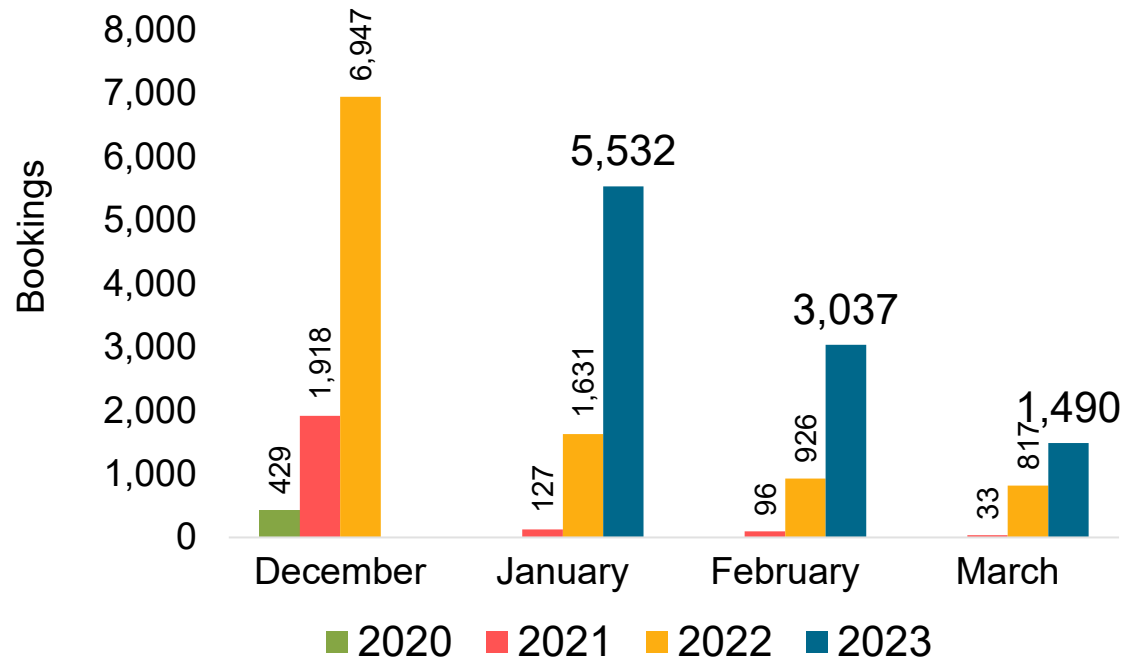

Global Agency Pro Index

- Bookings
 - Net sum of the number of visitors (i.e., excluding Hawai'i residents and inter-island travelers) from Sales transactions counted, including Exchanges and Refunds.
- Booking Date
 - The date on which the ticket was purchased by the passenger. Also known as the Sales Date.
- Travel Date
 - The date on which travel is expected to take place.
- Point of Origin Country
 - The country which contains the airport at which the ticket started.
- Travel Agency
 - Travel Agency associated with the ticket is doing business (DBA).

US

Travel Agency Booking Pace for Future Arrivals, by Month

Travel Agency Booking Pace for Future Arrivals, by Quarter

Source: Global Agency Pro as of 12/10/22

JAPAN

Travel Agency Booking Pace for Future Arrivals, by Month

Travel Agency Booking Pace for Future Arrivals, by Quarter

Source: Global Agency Pro as of 12/10/22

CANADA

Travel Agency Booking Pace for Future Arrivals, by Month

Travel Agency Booking Pace for Future Arrivals, by Quarter

Source: Global Agency Pro as of 12/10/22

KOREA

Travel Agency Booking Pace for Future Arrivals, by Month

Travel Agency Booking Pace for Future Arrivals, by Quarter

Source: Global Agency Pro as of 12/10/22

AUSTRALIA