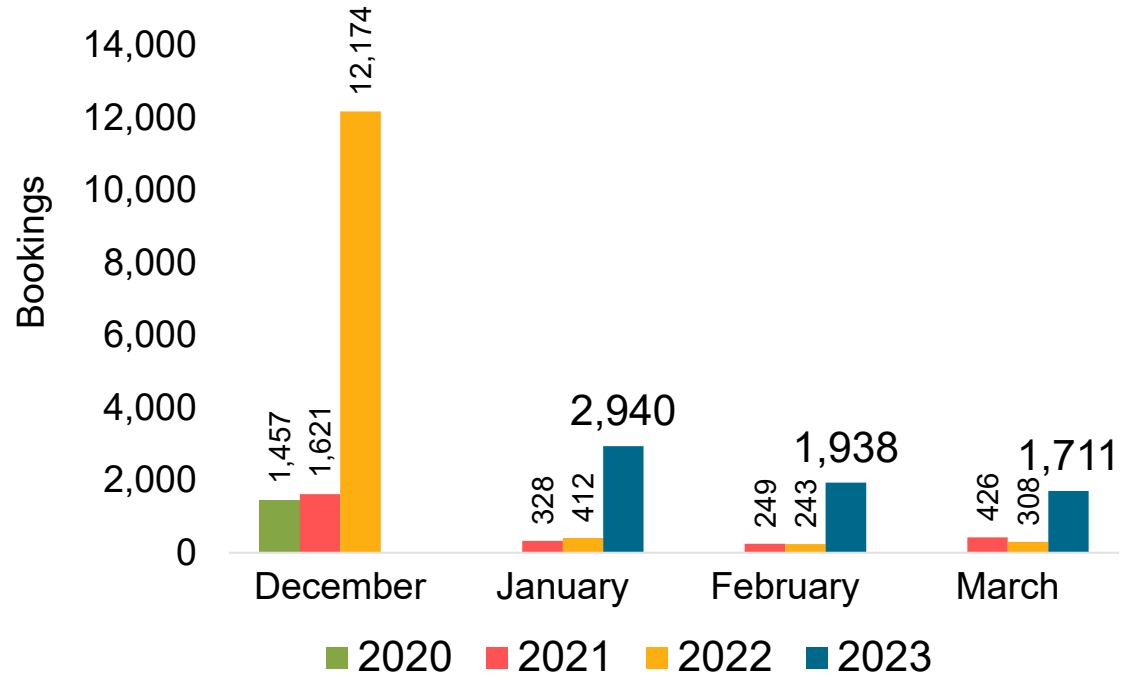

Global Agency Pro Index

- Bookings
 - Net sum of the number of visitors (i.e., excluding Hawai'i residents and inter-island travelers) from Sales transactions counted, including Exchanges and Refunds.
- Booking Date
 - The date on which the ticket was purchased by the passenger. Also known as the Sales Date.
- Travel Date
 - The date on which travel is expected to take place.
- Point of Origin Country
 - The country which contains the airport at which the ticket started.
- Travel Agency
 - Travel Agency associated with the ticket is doing business (DBA).

US

Travel Agency Booking Pace for Future Arrivals, by Month

Travel Agency Booking Pace for Future Arrivals, by Quarter

Source: Global Agency Pro as of 12/10/22

JAPAN

Travel Agency Booking Pace for Future Arrivals, by Month

Travel Agency Booking Pace for Future Arrivals, by Quarter

Source: Global Agency Pro as of 12/10/22

CANADA

Travel Agency Booking Pace for Future Arrivals, by Month

Travel Agency Booking Pace for Future Arrivals, by Quarter