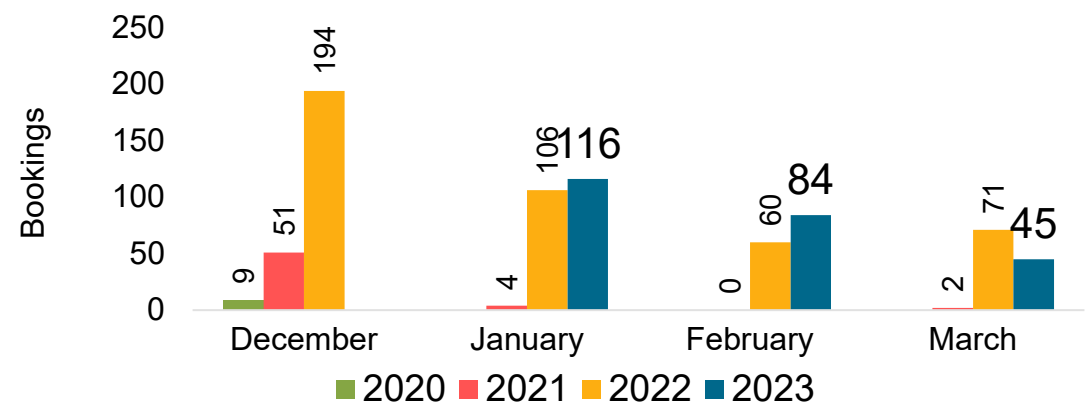

O'ahu by Quarter 2023

Travel Agency Booking Pace for Future Arrivals

Travel Agency Booking Pace for Future Arrivals

Travel Agency Booking Pace for Future Arrivals

Travel Agency Booking Pace for Future Arrivals

O'ahu by Quarter 2023 (cont.)

Maui by Month 2022

Travel Agency Booking Pace for Future Arrivals
U.S.

Travel Agency Booking Pace for Future Arrivals
Japan

Travel Agency Booking Pace for Future Arrivals
Canada

Travel Agency Booking Pace for Future Arrivals
Korea

Maui by Month 2022 (cont.)

Source: Global Agency Pro as of 12/10/22

Maui by Quarter 2023

Travel Agency Booking Pace for Future Arrivals

Travel Agency Booking Pace for Future Arrivals