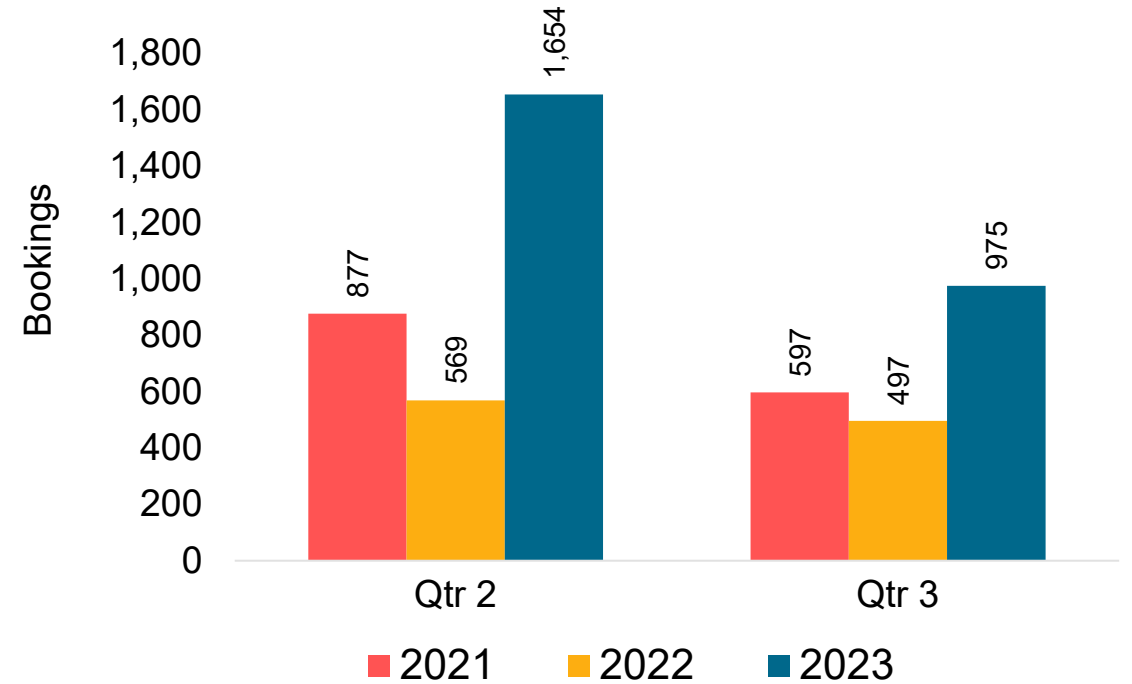

Global Agency Pro Index

- Bookings
 - Net sum of the number of visitors (i.e., excluding Hawai'i residents and inter-island travelers) from Sales transactions counted, including Exchanges and Refunds.
- Booking Date
 - The date on which the ticket was purchased by the passenger. Also known as the Sales Date.
- Travel Date
 - The date on which travel is expected to take place.
- Point of Origin Country
 - The country which contains the airport at which the ticket started.
- Travel Agency
 - Travel Agency associated with the ticket is doing business (DBA).

US

Travel Agency Booking Pace for Future Arrivals, by Month

Travel Agency Booking Pace for Future Arrivals, by Quarter

Source: Global Agency Pro as of 12/10/22

JAPAN

Travel Agency Booking Pace for Future Arrivals, by Month

Travel Agency Booking Pace for Future Arrivals, by Quarter

Source: Global Agency Pro as of 12/10/22

CANADA

Travel Agency Booking Pace for Future Arrivals, by Month

Travel Agency Booking Pace for Future Arrivals, by Quarter