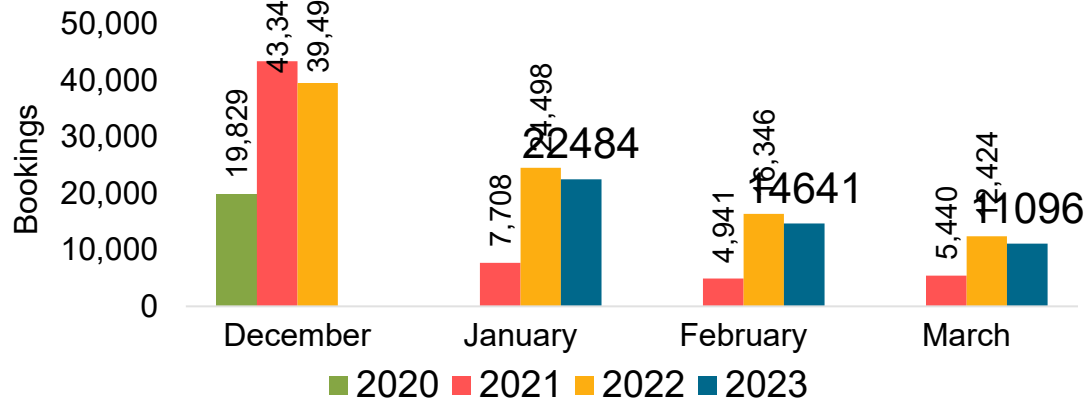

Travel Agency Booking Pace for Future Arrivals
Japan

Travel Agency Booking Pace for Future Arrivals
Canada

Travel Agency Booking Pace for Future Arrivals
Korea

O'ahu by Month 2022 (cont.)

Source: Global Agency Pro as of 12/10/22

O'ahu by Quarter 2023

Travel Agency Booking Pace for Future Arrivals

Travel Agency Booking Pace for Future Arrivals

Travel Agency Booking Pace for Future Arrivals

Travel Agency Booking Pace for Future Arrivals

O'ahu by Quarter 2023 (cont.)

Maui by Month 2022

Travel Agency Booking Pace for Future Arrivals
U.S.

Travel Agency Booking Pace for Future Arrivals
Japan

Travel Agency Booking Pace for Future Arrivals
Canada

Travel Agency Booking Pace for Future Arrivals
Korea

Maui by Month 2022 (cont.)

Source: Global Agency Pro as of 12/10/22

Maui by Quarter 2023

Travel Agency Booking Pace for Future Arrivals

Travel Agency Booking Pace for Future Arrivals