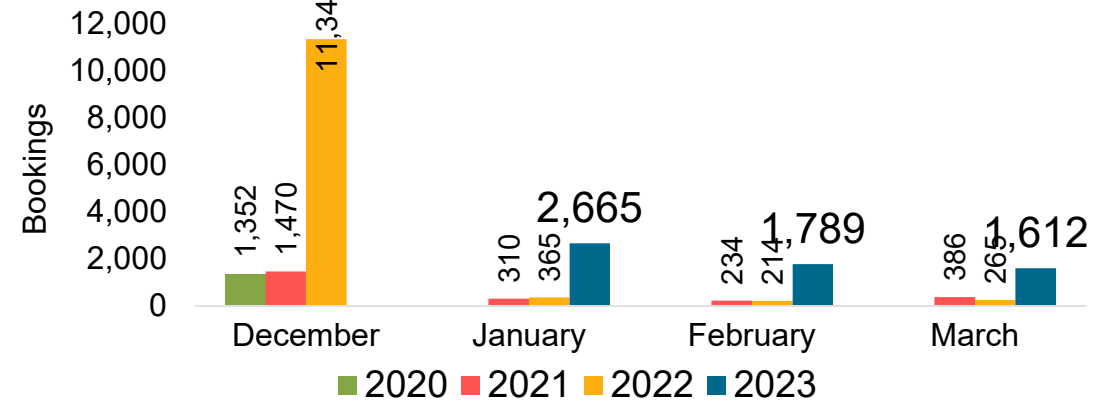

Source: Global Agency Pro as of 12/10/22

KOREA

Travel Agency Booking Pace for Future Arrivals, by Month

Travel Agency Booking Pace for Future Arrivals, by Quarter

Source: Global Agency Pro as of 12/10/22

AUSTRALIA

Travel Agency Booking Pace for Future Arrivals, by Month

Travel Agency Booking Pace for Future Arrivals, by Quarter

Source: Global Agency Pro as of 12/10/22

O'ahu by Month 2022

Travel Agency Booking Pace for Future Arrivals
U.S.

Travel Agency Booking Pace for Future Arrivals
Japan

Travel Agency Booking Pace for Future Arrivals
Canada

Travel Agency Booking Pace for Future Arrivals
Korea

O'ahu by Month 2022 (cont.)

Source: Global Agency Pro as of 12/10/22