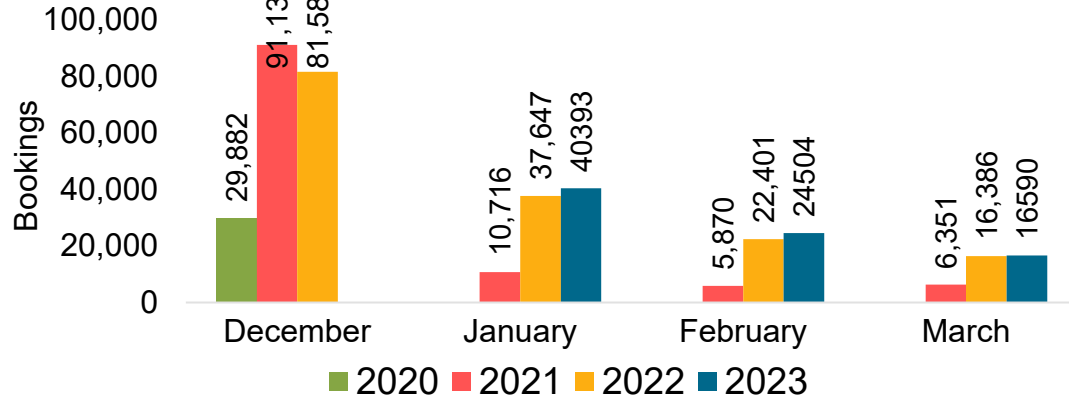

Source: Global Agency Pro as of 12/10/22

KOREA

Travel Agency Booking Pace for Future Arrivals, by Month

Travel Agency Booking Pace for Future Arrivals, by Quarter

Source: Global Agency Pro as of 12/10/22

AUSTRALIA

Travel Agency Booking Pace for Future Arrivals, by Month

Travel Agency Booking Pace for Future Arrivals, by Quarter

Source: Global Agency Pro as of 12/10/22

O'ahu by Month 2022

Travel Agency Booking Pace for Future Arrivals
U.S.

Travel Agency Booking Pace for Future Arrivals
Japan

Travel Agency Booking Pace for Future Arrivals
Canada

Travel Agency Booking Pace for Future Arrivals
Korea

O'ahu by Month 2022 (cont.)

Source: Global Agency Pro as of 12/10/22