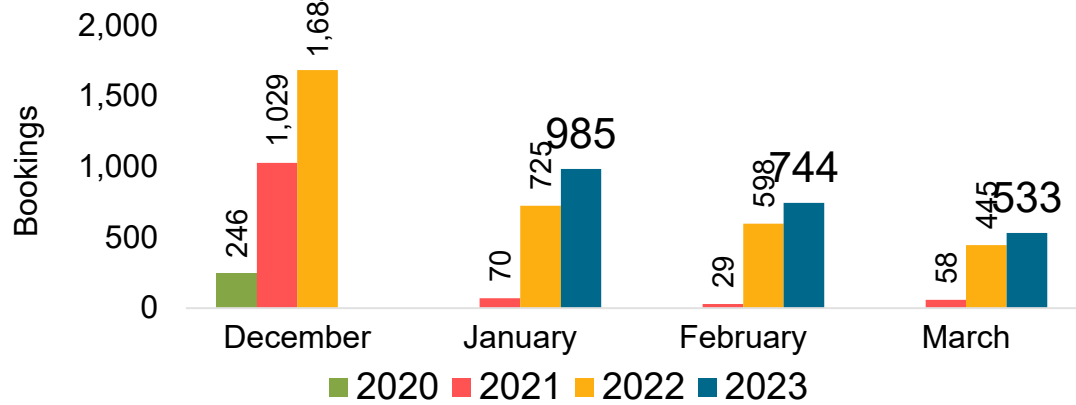

Travel Agency Booking Pace for Future Arrivals
Canada

Travel Agency Booking Pace for Future Arrivals
Korea

Source: Global Agency Pro as of 12/10/22

Lānaʻi by Month 2022 (cont.)

Source: Global Agency Pro as of 12/10/22

Lānaʻi by Quarter 2023

Travel Agency Booking Pace for Future Arrivals
U.S.

Travel Agency Booking Pace for Future Arrivals
Japan

Travel Agency Booking Pace for Future Arrivals
Canada

Travel Agency Booking Pace for Future Arrivals
Korea

Lānaʻi by Quarter 2023 (cont.)

Source: Global Agency Pro as of 12/10/22

Kaua'i by Month 2022

Travel Agency Booking Pace for Future Arrivals
U.S.

Travel Agency Booking Pace for Future Arrivals
Japan

Travel Agency Booking Pace for Future Arrivals
Canada

Travel Agency Booking Pace for Future Arrivals
Korea

Source: Global Agency Pro as of 12/10/22

Kaua'i by Month 2022 (cont.)

Source: Global Agency Pro as of 12/10/22

Kaua'i by Quarter 2023

Travel Agency Booking Pace for Future Arrivals