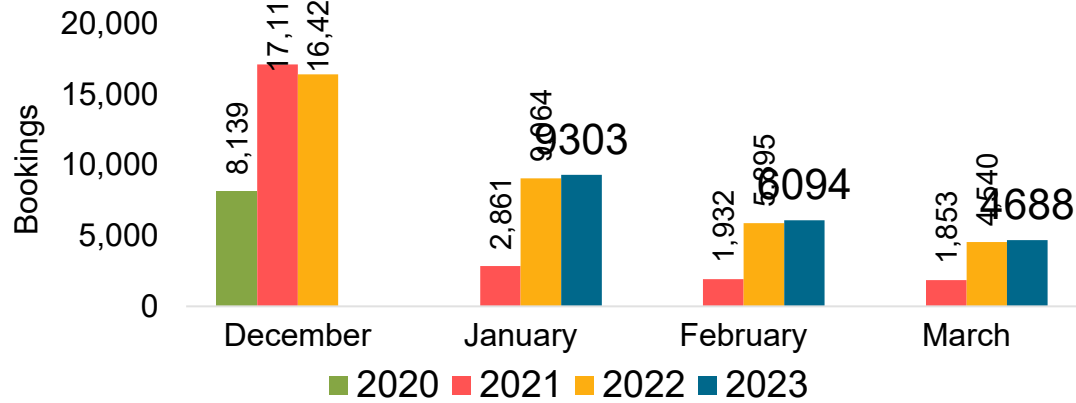

Travel Agency Booking Pace for Future Arrivals
Canada

Travel Agency Booking Pace for Future Arrivals
Korea

Source: Global Agency Pro as of 12/10/22

Lānaʻi by Month 2022 (cont.)

Source: Global Agency Pro as of 12/10/22

Lānaʻi by Quarter 2023

Travel Agency Booking Pace for Future Arrivals
U.S.

Travel Agency Booking Pace for Future Arrivals
Japan

Travel Agency Booking Pace for Future Arrivals
Canada

Travel Agency Booking Pace for Future Arrivals
Korea

Lānaʻi by Quarter 2023 (cont.)

Source: Global Agency Pro as of 12/10/22

Kaua'i by Month 2022

Travel Agency Booking Pace for Future Arrivals
U.S.

Travel Agency Booking Pace for Future Arrivals
Japan

Travel Agency Booking Pace for Future Arrivals
Canada

Travel Agency Booking Pace for Future Arrivals
Korea

Source: Global Agency Pro as of 12/10/22

Kaua'i by Month 2022 (cont.)

Source: Global Agency Pro as of 12/10/22

Kaua'i by Quarter 2023

Travel Agency Booking Pace for Future Arrivals