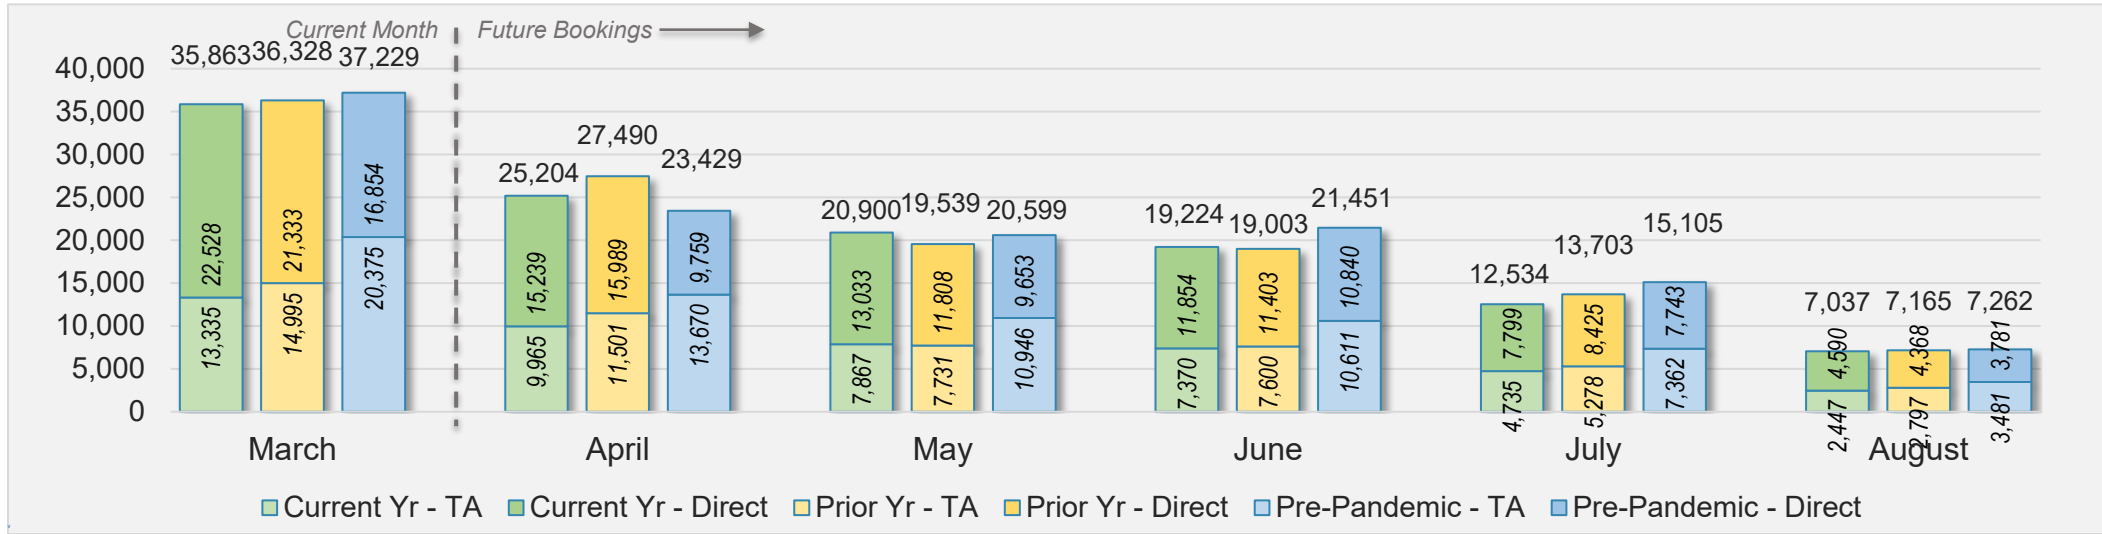

## March 2024 Direct and Travel Agency Bookings to Hawai'i

AUSTRALIA

Source: ForwardKeys as of 3/3/24

## March 2024 Direct and Travel Agency Bookings to Hawai'i