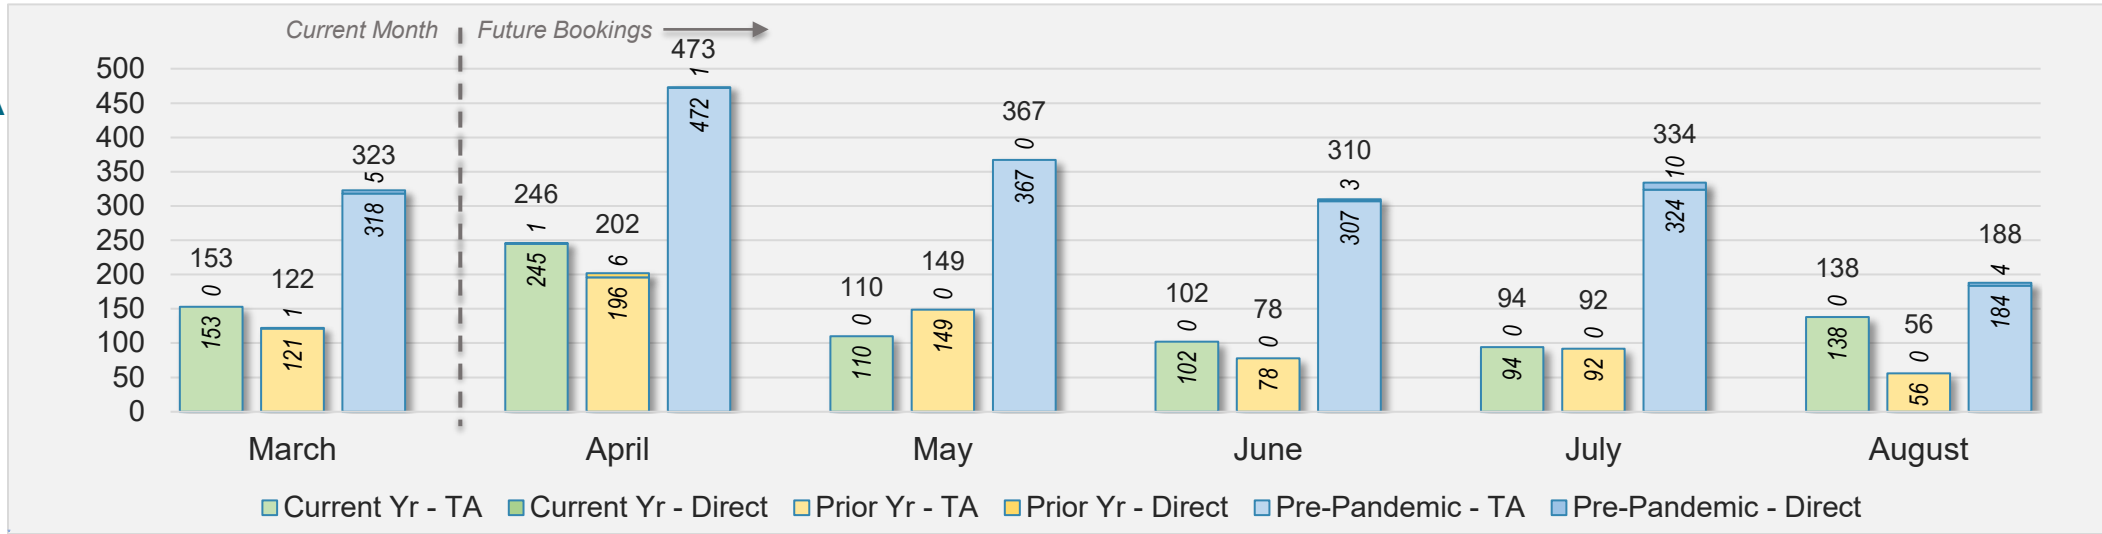

## March 2024 Direct and Travel Agency Bookings to Hawai'i

CANADA

Source: ForwardKeys as of 3/3/24

## March 2024 Direct and Travel Agency Bookings to Hawai'i

KOREA

Source: ForwardKeys as of 3/3/24

# Hawai'i Island (continued)

March 2024 Direct and Travel Agency Bookings to Hawai'i

AUSTRALIA

Source: ForwardKeys as of 3/3/24