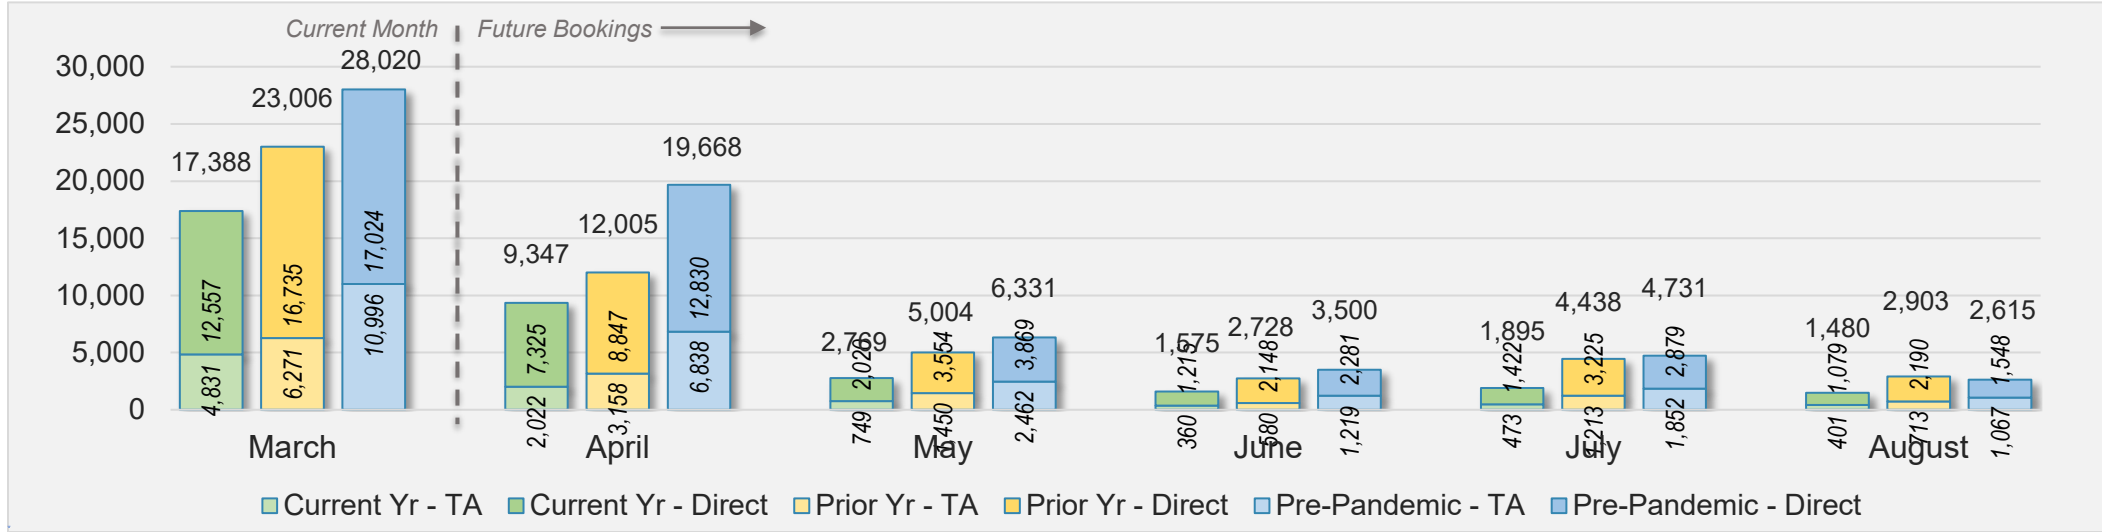

Maui (continued)

March 2024 Direct and Travel Agency Bookings to Hawai'i