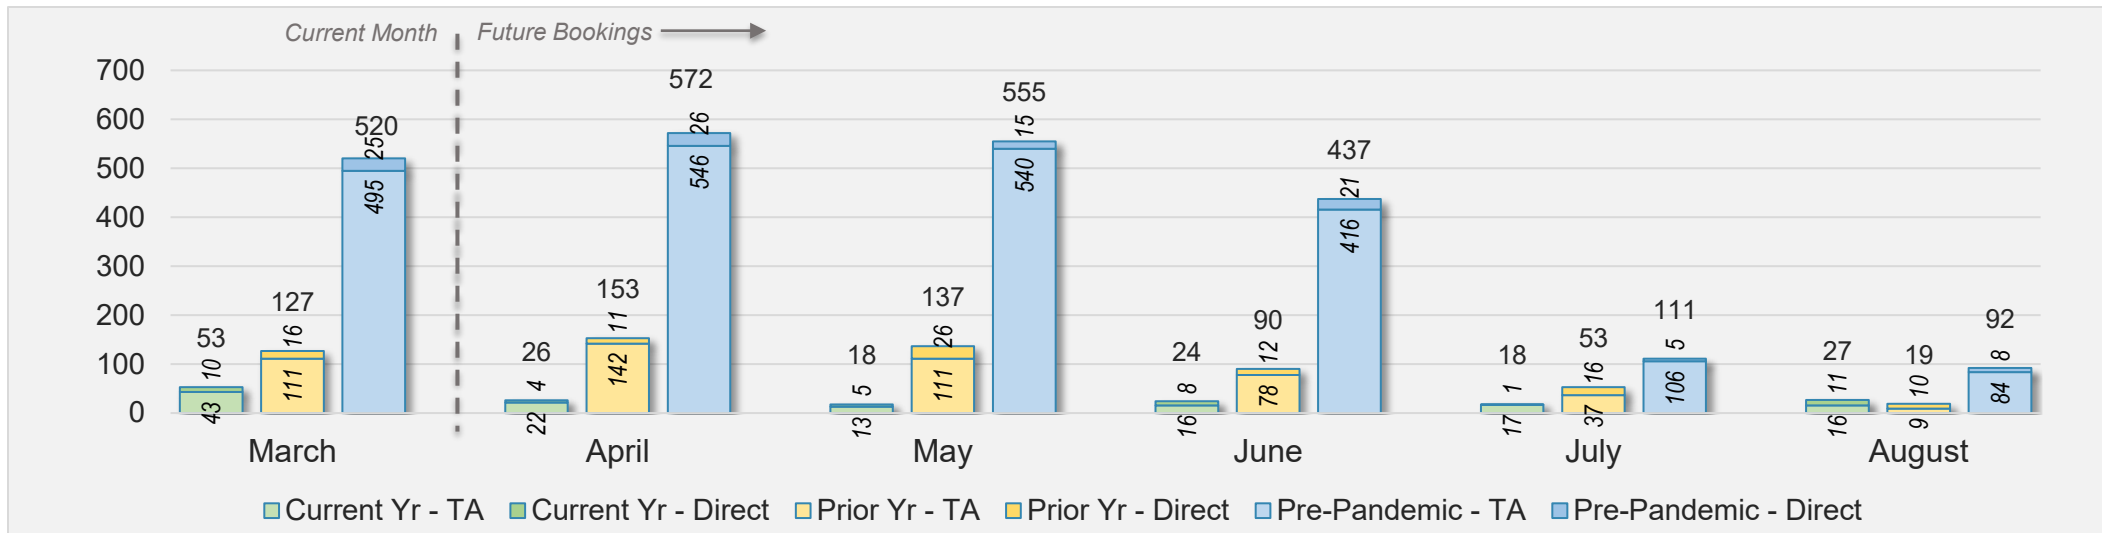

March 2024 Direct and Travel Agency Bookings to Hawai'i