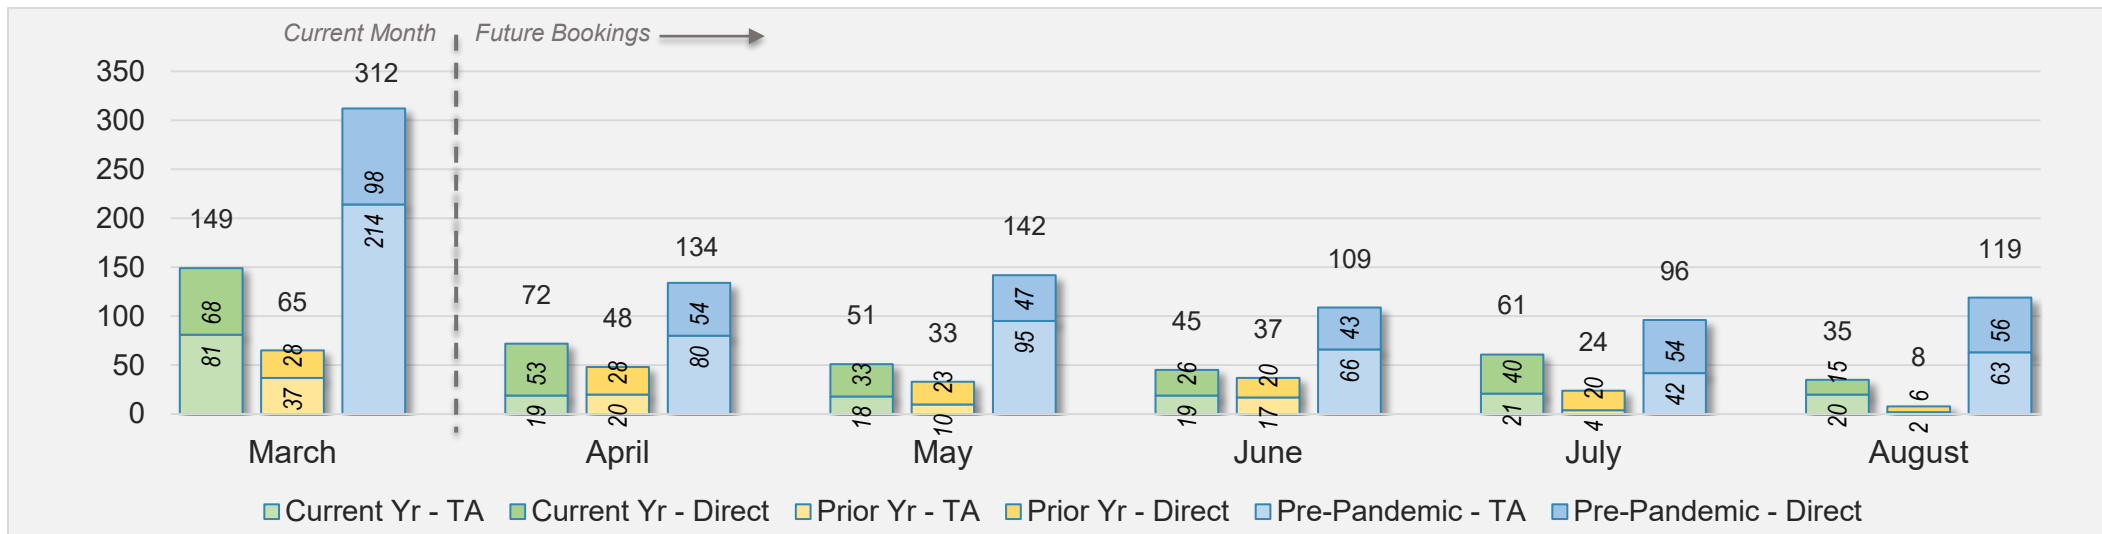

March 2024 Direct and Travel Agency Bookings to Hawai'i