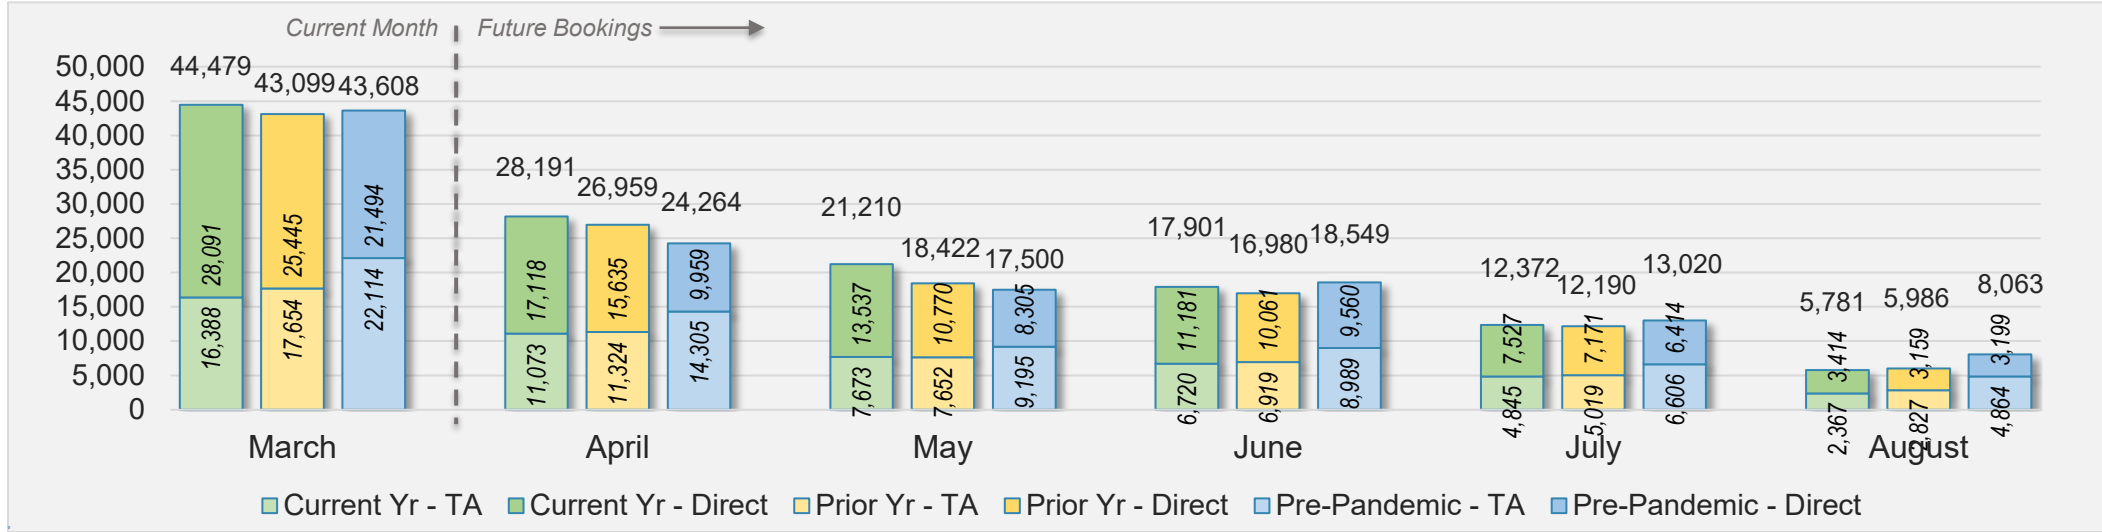

## March 2024 Direct and Travel Agency Bookings to Hawai'i

AUSTRALIA

Source: ForwardKeys as of 3/3/24

## March 2024 Direct and Travel Agency Bookings to Hawai'i