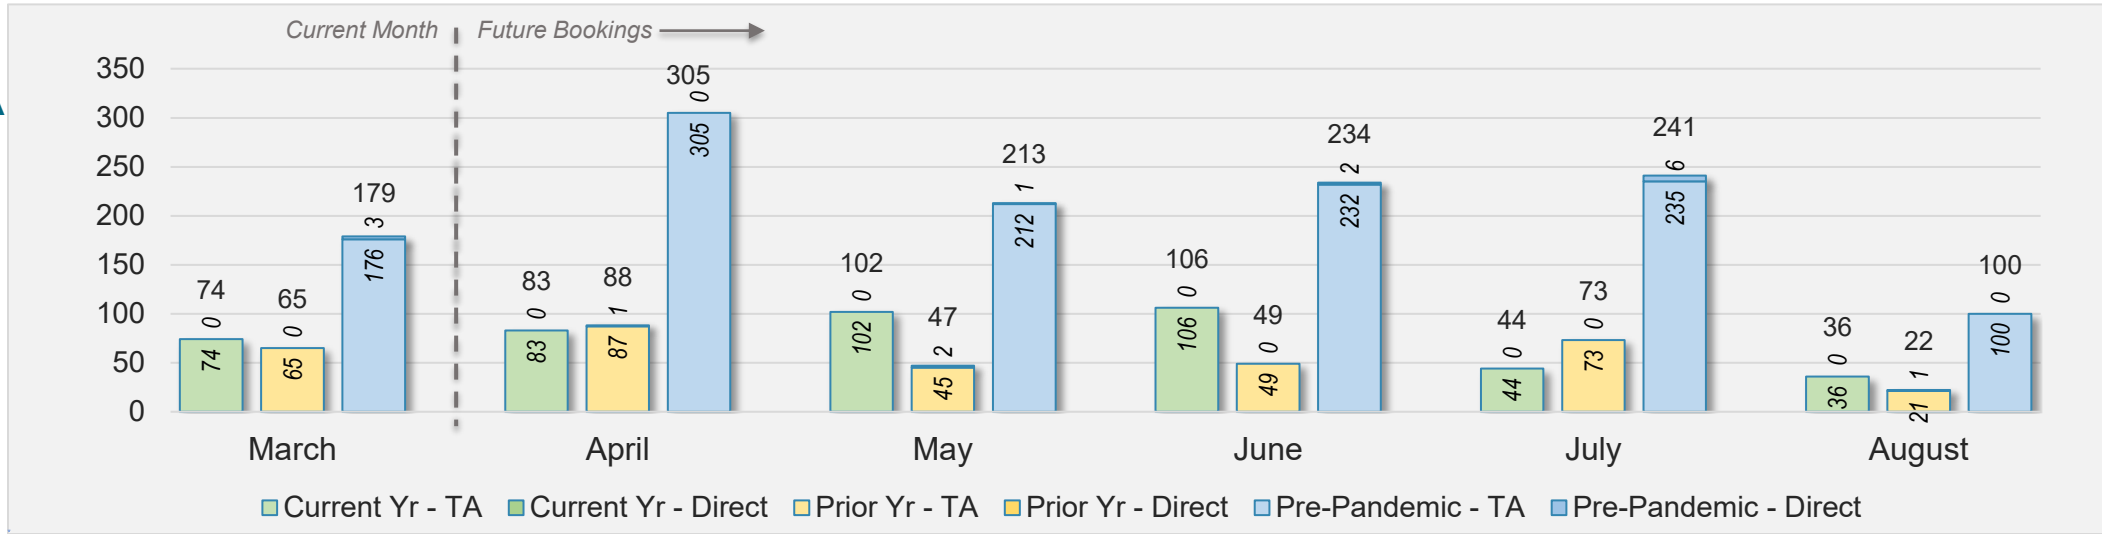

Kaua'i (continued)

March 2024 Direct and Travel Agency Bookings to Hawai'i

AUSTRALIA

Source: ForwardKeys as of 3/3/24