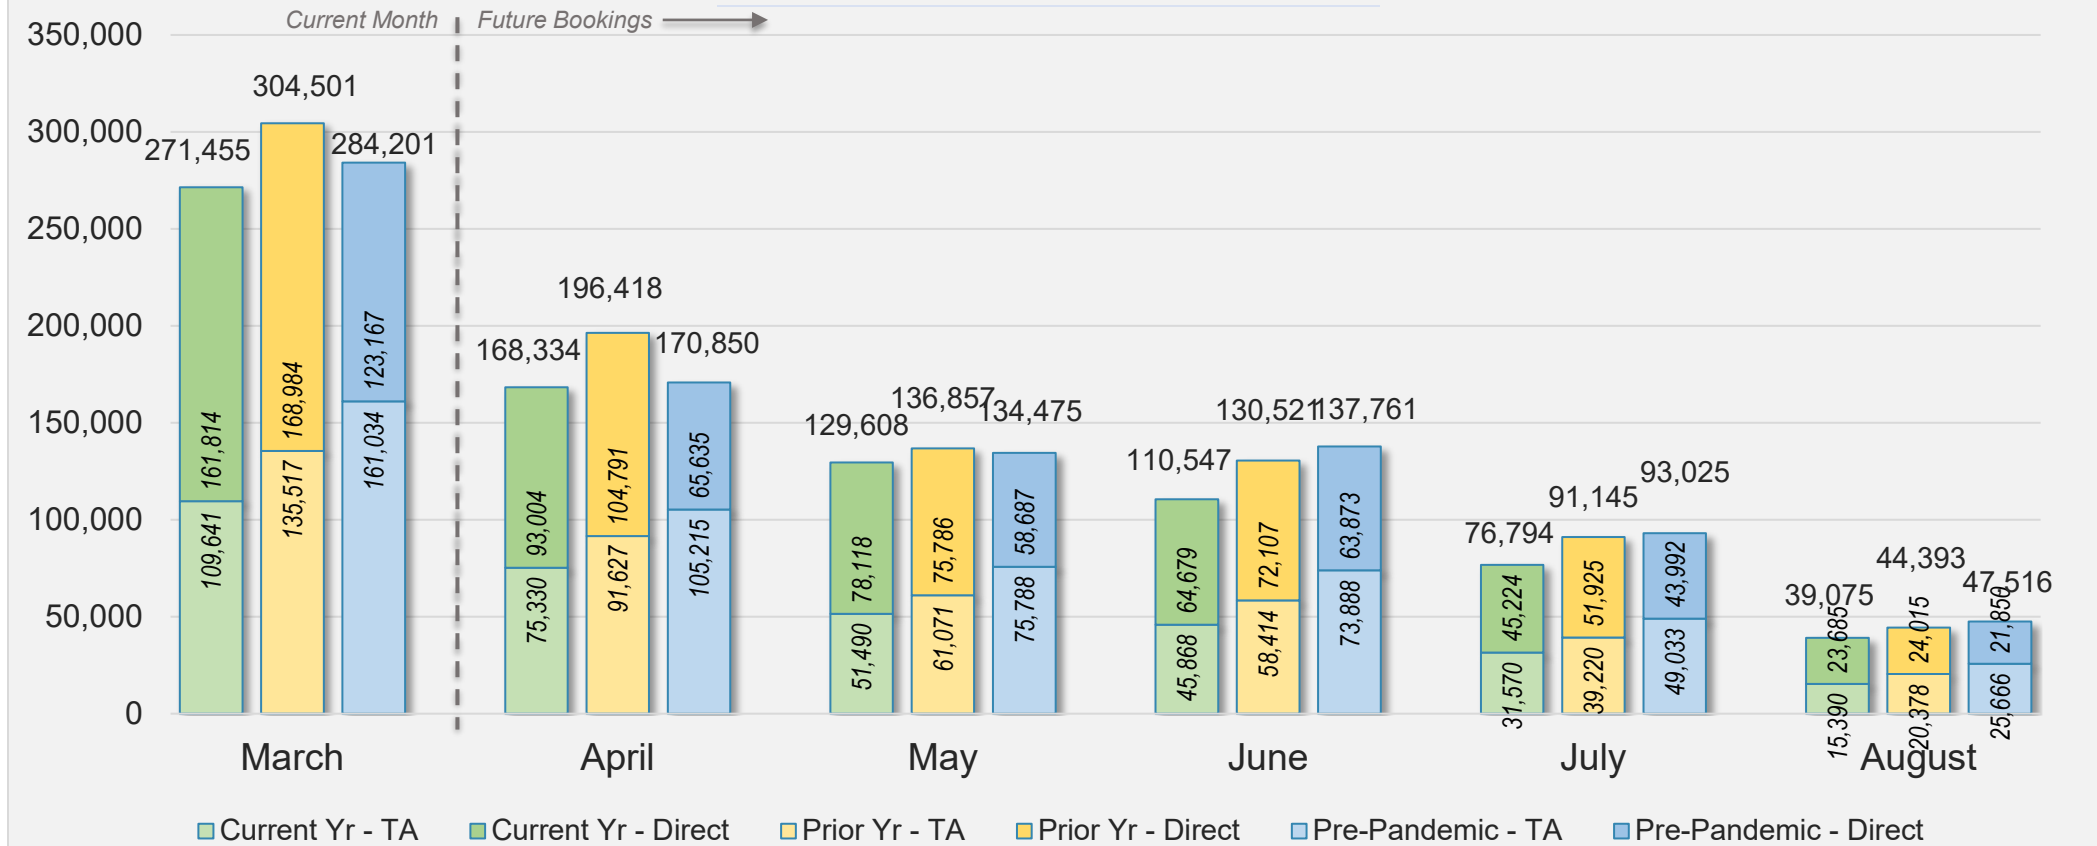

Direct and Travel Agency Bookings to Hawaii Current vs. Prior vs. Pre-Pandemic Periods

March 2024

Source: ForwardKeys as of 3/3/24