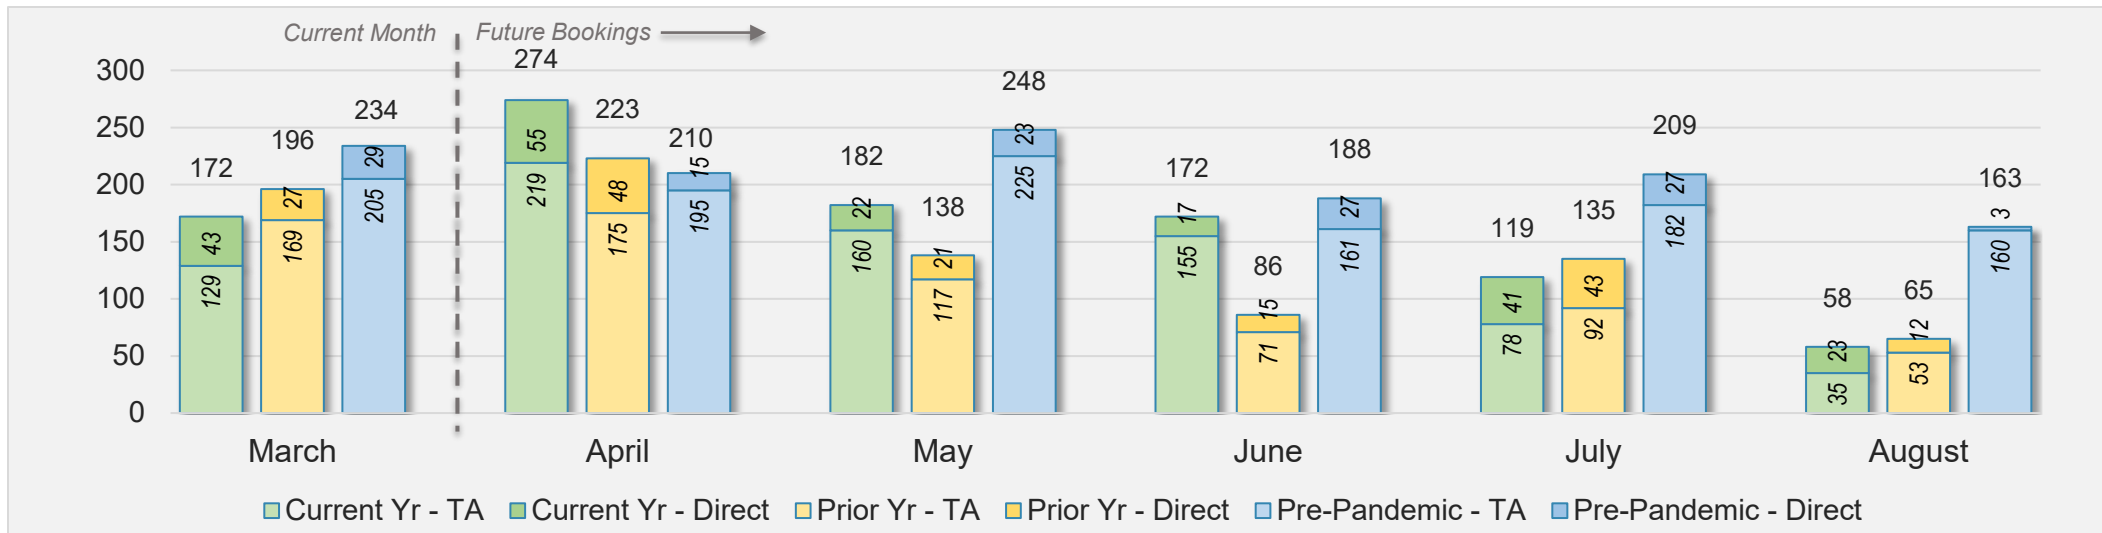

## March 2024 Direct and Travel Agency Bookings to Hawai'i

# Hawai'i Island (continued)

## March 2024 Direct and Travel Agency Bookings to Hawai'i

CANADA

Source: ForwardKeys as of 3/3/24

## March 2024 Direct and Travel Agency Bookings to Hawai'i

KOREA

Source: ForwardKeys as of 3/3/24