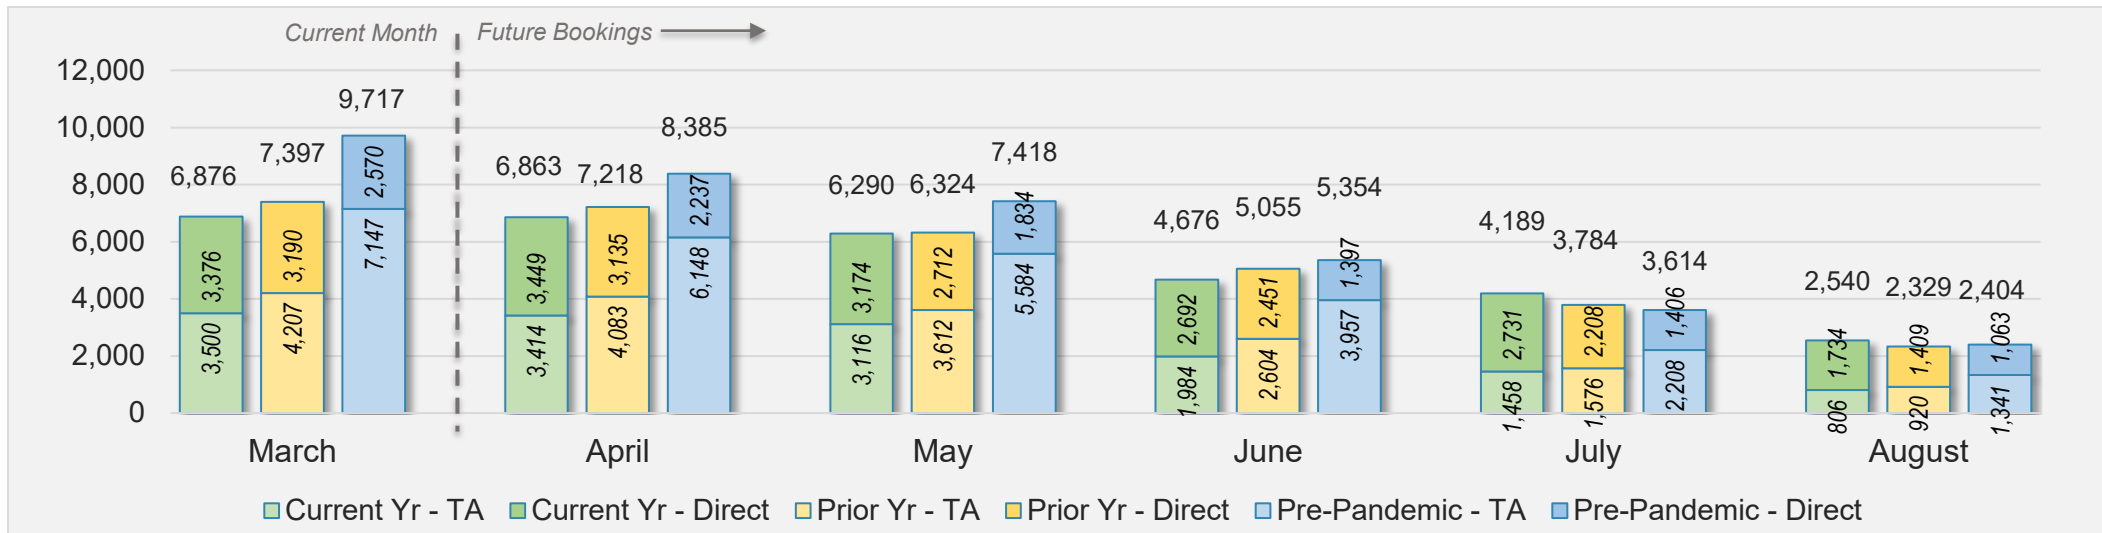

March 2024 Direct and Travel Agency Bookings to Hawai'i

Source: ForwardKeys as of 3/3/24