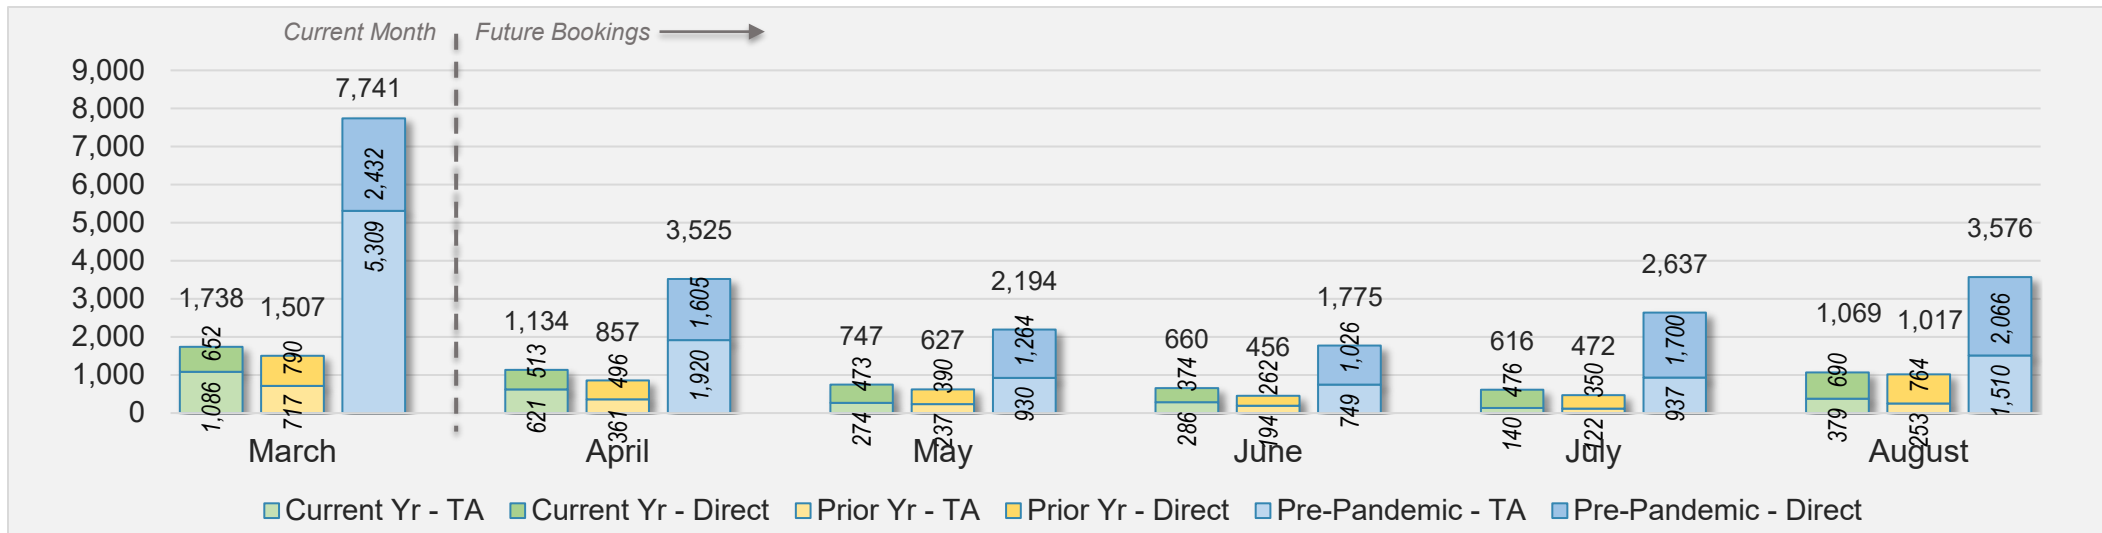

March 2024 Direct and Travel Agency Bookings to Hawai'i