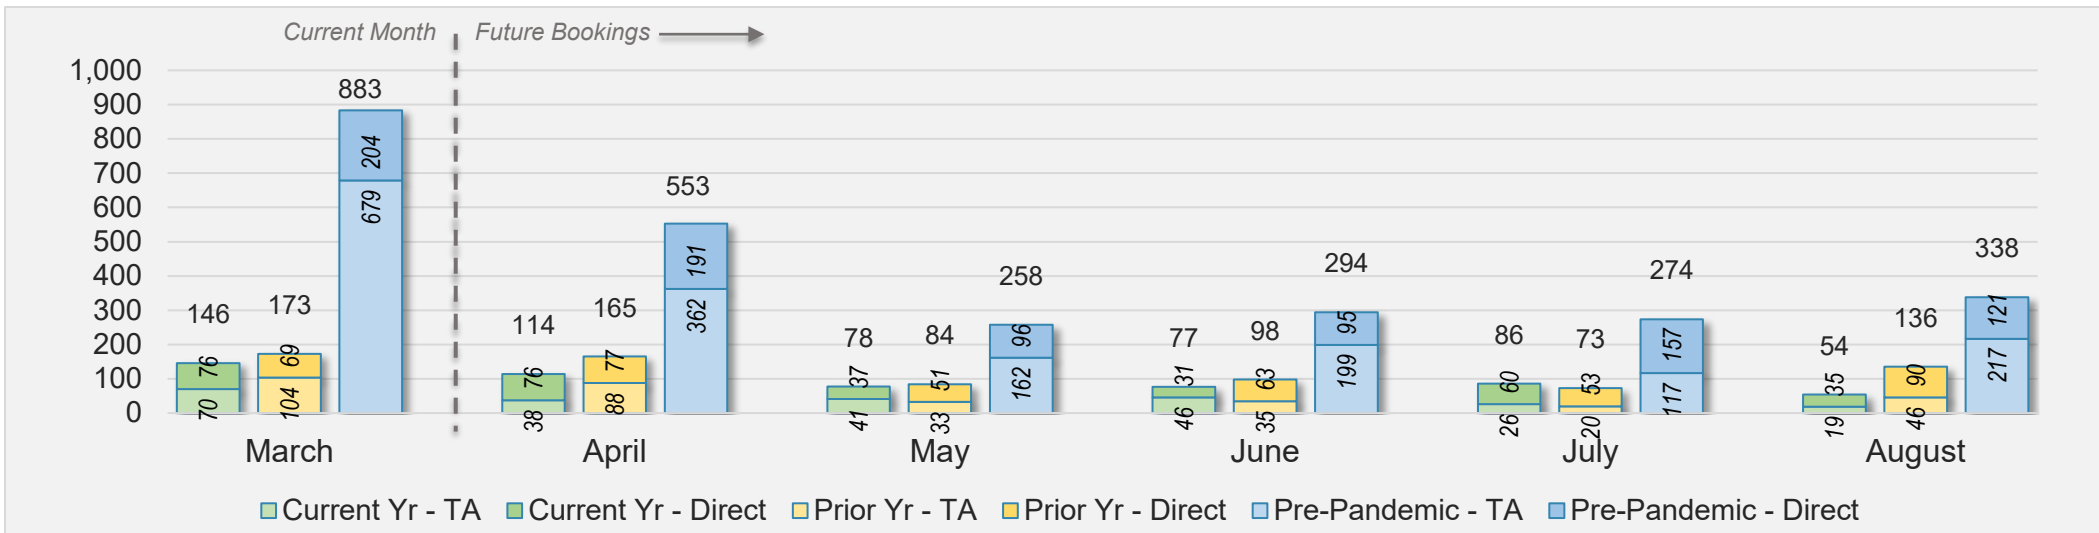

## March 2024 Direct and Travel Agency Bookings to Hawai'i

U.S.

Source: ForwardKeys as of 3/3/24

## March 2024 Direct and Travel Agency Bookings to Hawai'i

JAPAN

Source: ForwardKeys as of 3/3/24