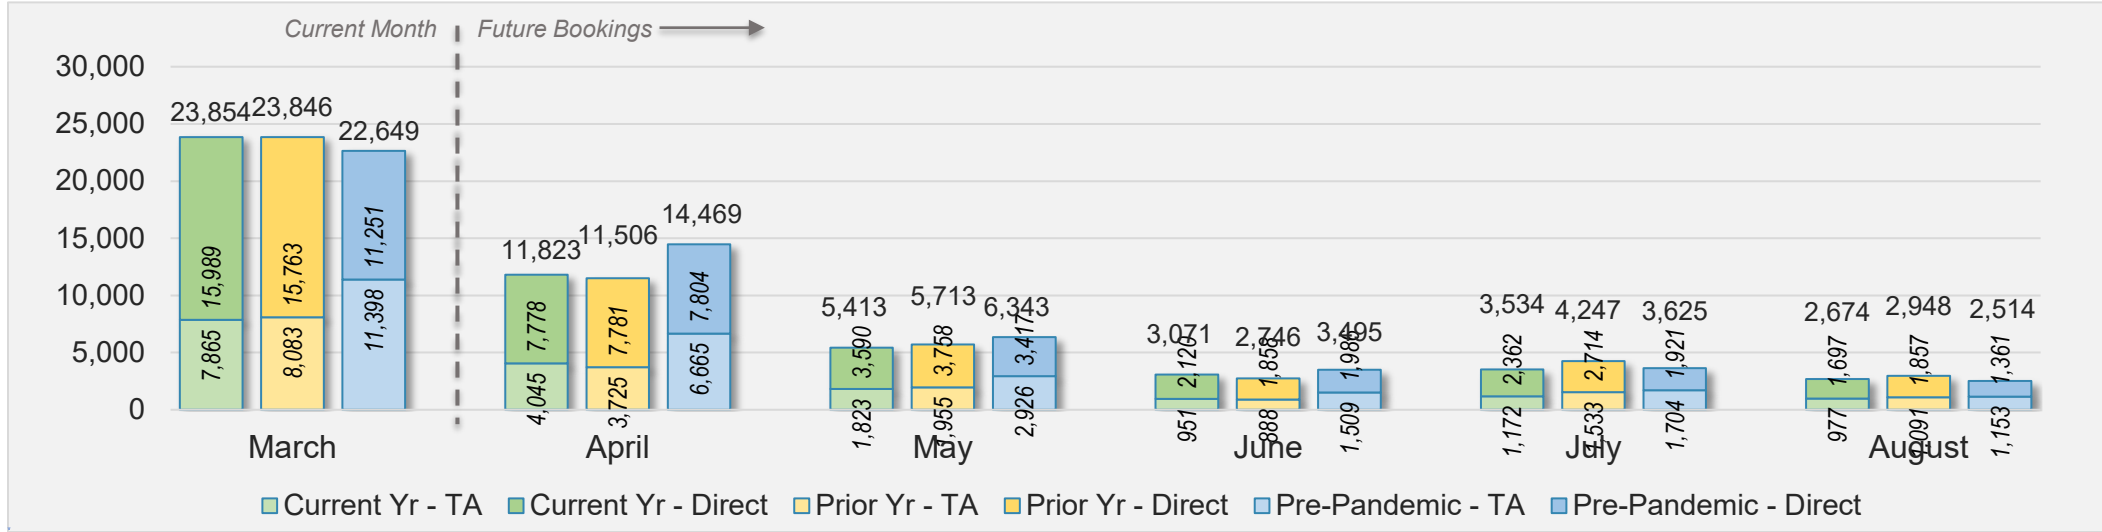

O'ahu (continued)

March 2024 Direct and Travel Agency Bookings to Hawai'i

Source: ForwardKeys as of 3/3/24