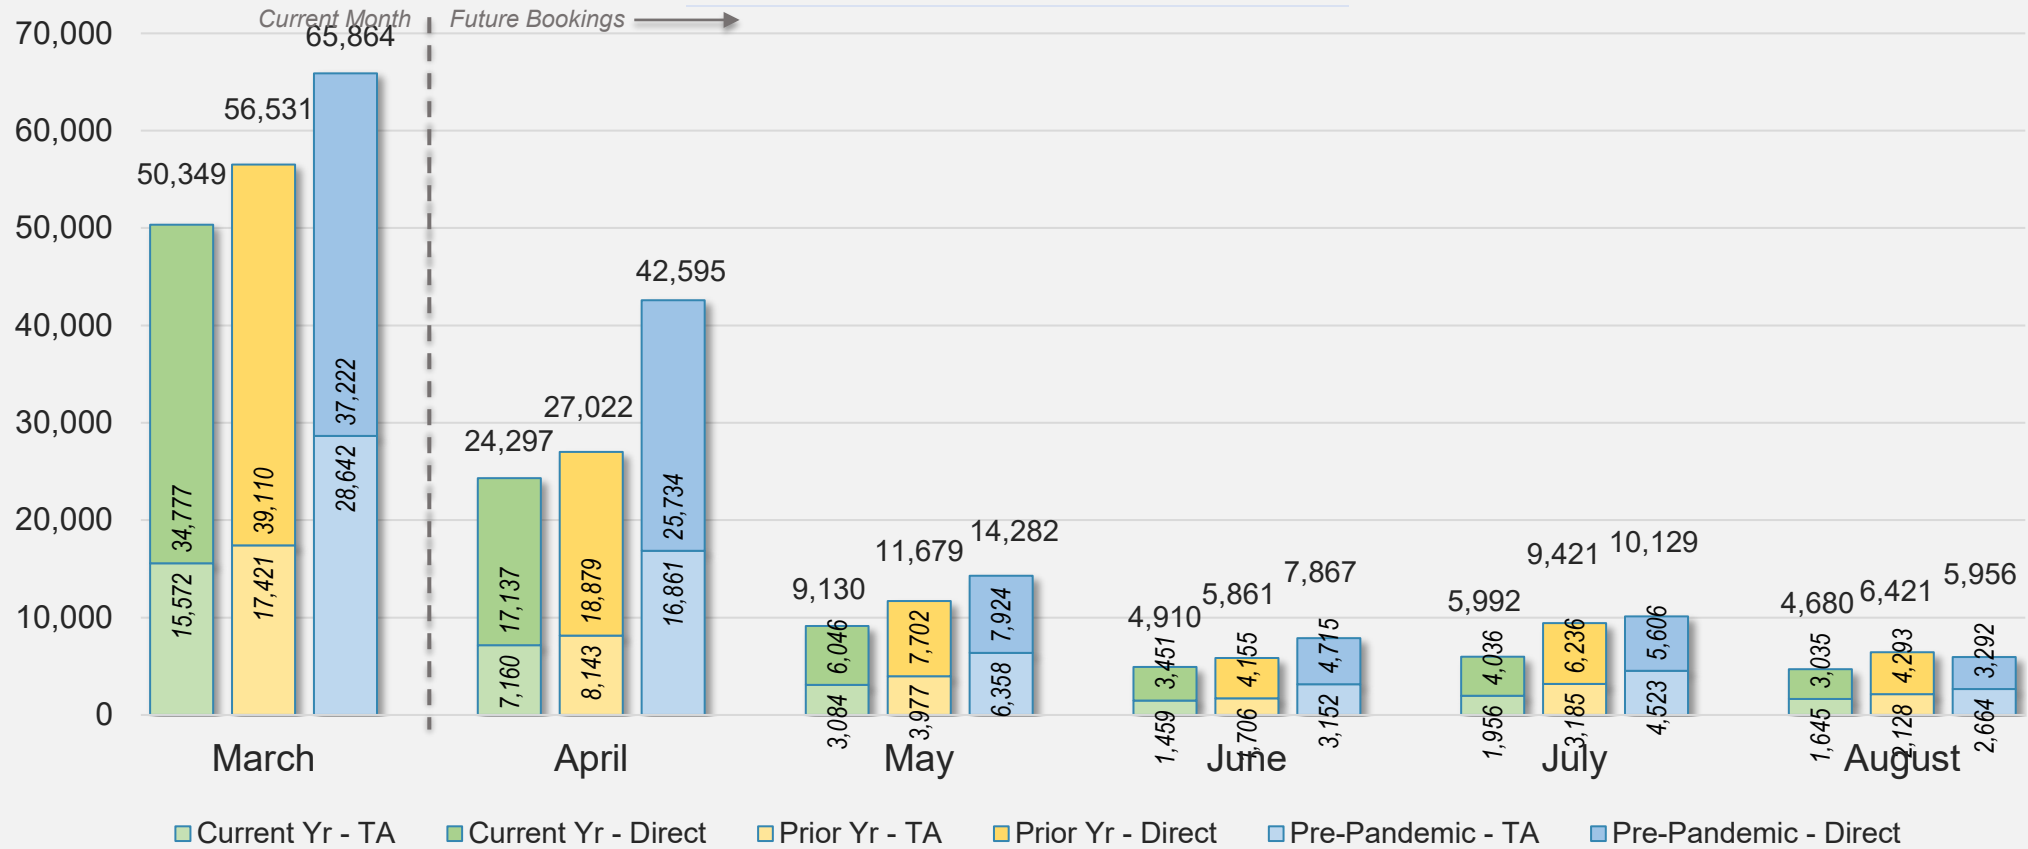

CANADA

Direct and Travel Agency Bookings to Hawaii Current vs. Prior vs. Pre-Pandemic Periods

March 2024

Source: ForwardKeys as of 3/3/24