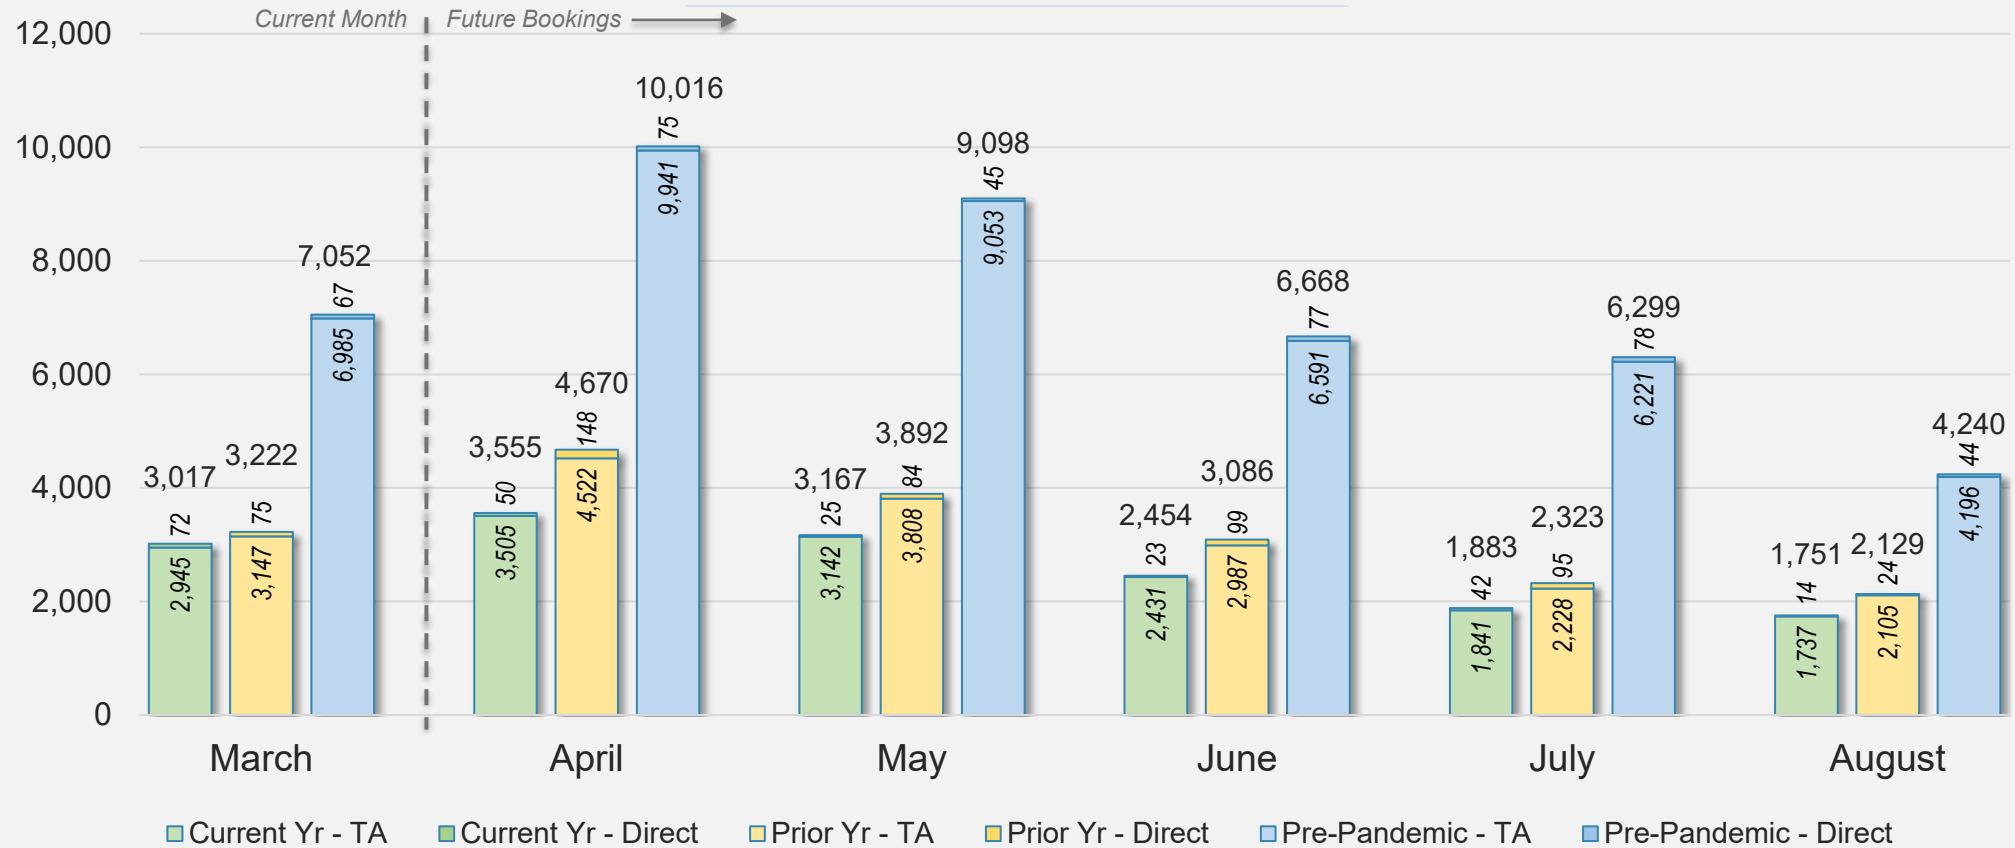

AUSTRALIA

Direct and Travel Agency Bookings to Hawaii Current vs. Prior vs. Pre-Pandemic Periods

March 2024

Source: ForwardKeys as of 3/3/24