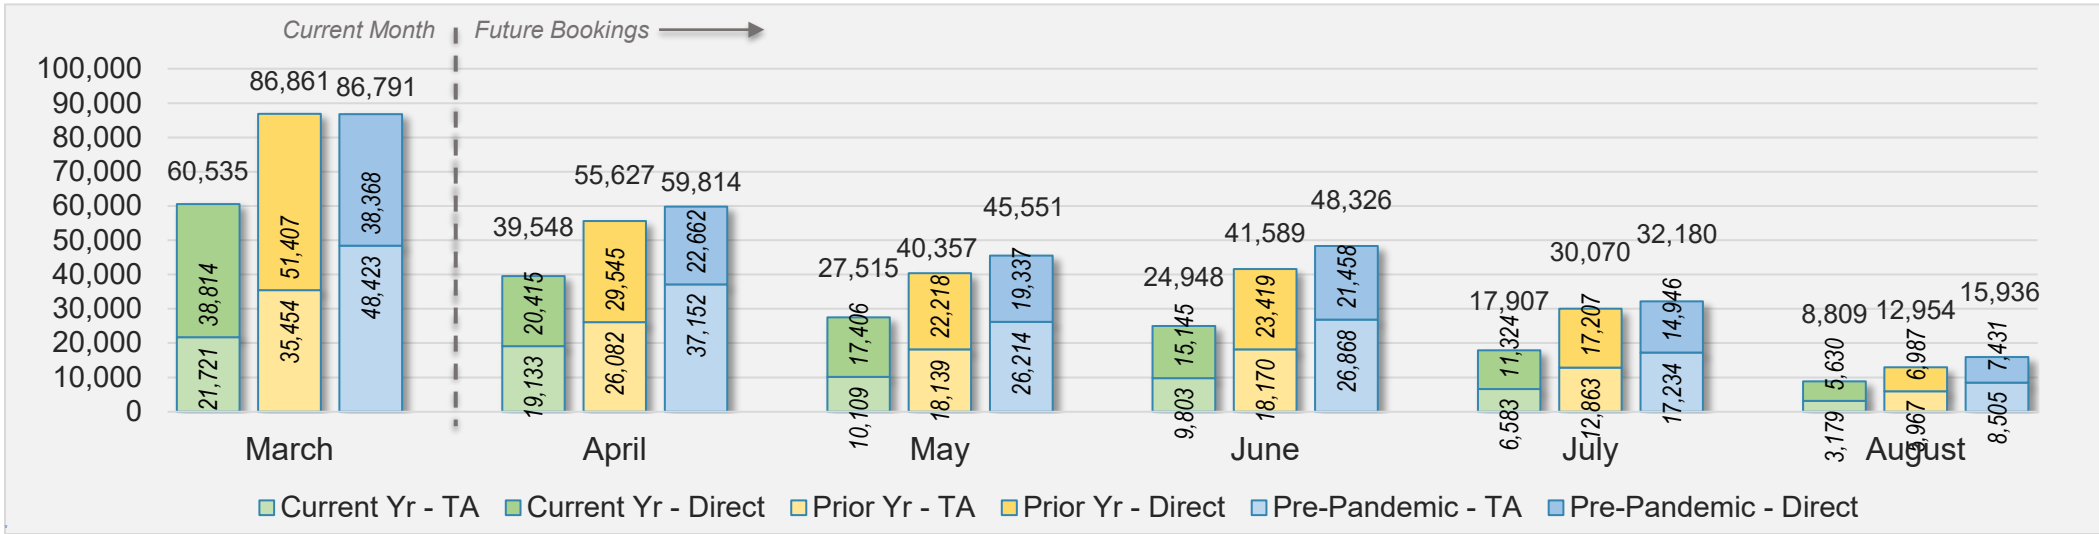

Maui

March 2024 Direct and Travel Agency Bookings to Hawai'i

U.S.

Source: ForwardKeys as of 3/3/24

March 2024 Direct and Travel Agency Bookings to Hawai'i

JAPAN