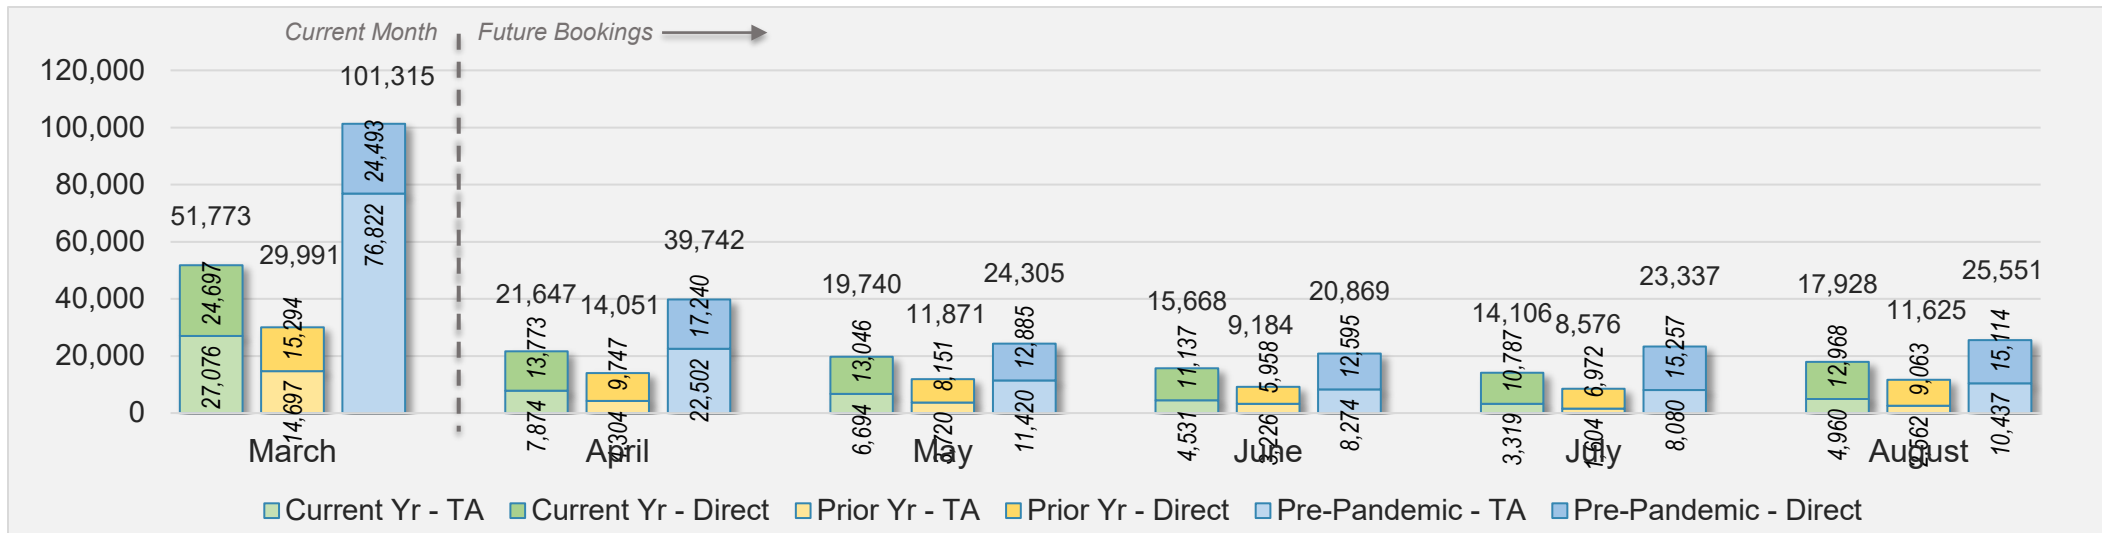

March 2024 Direct and Travel Agency Bookings to Hawai'i

JAPAN

Source: ForwardKeys as of 3/3/24