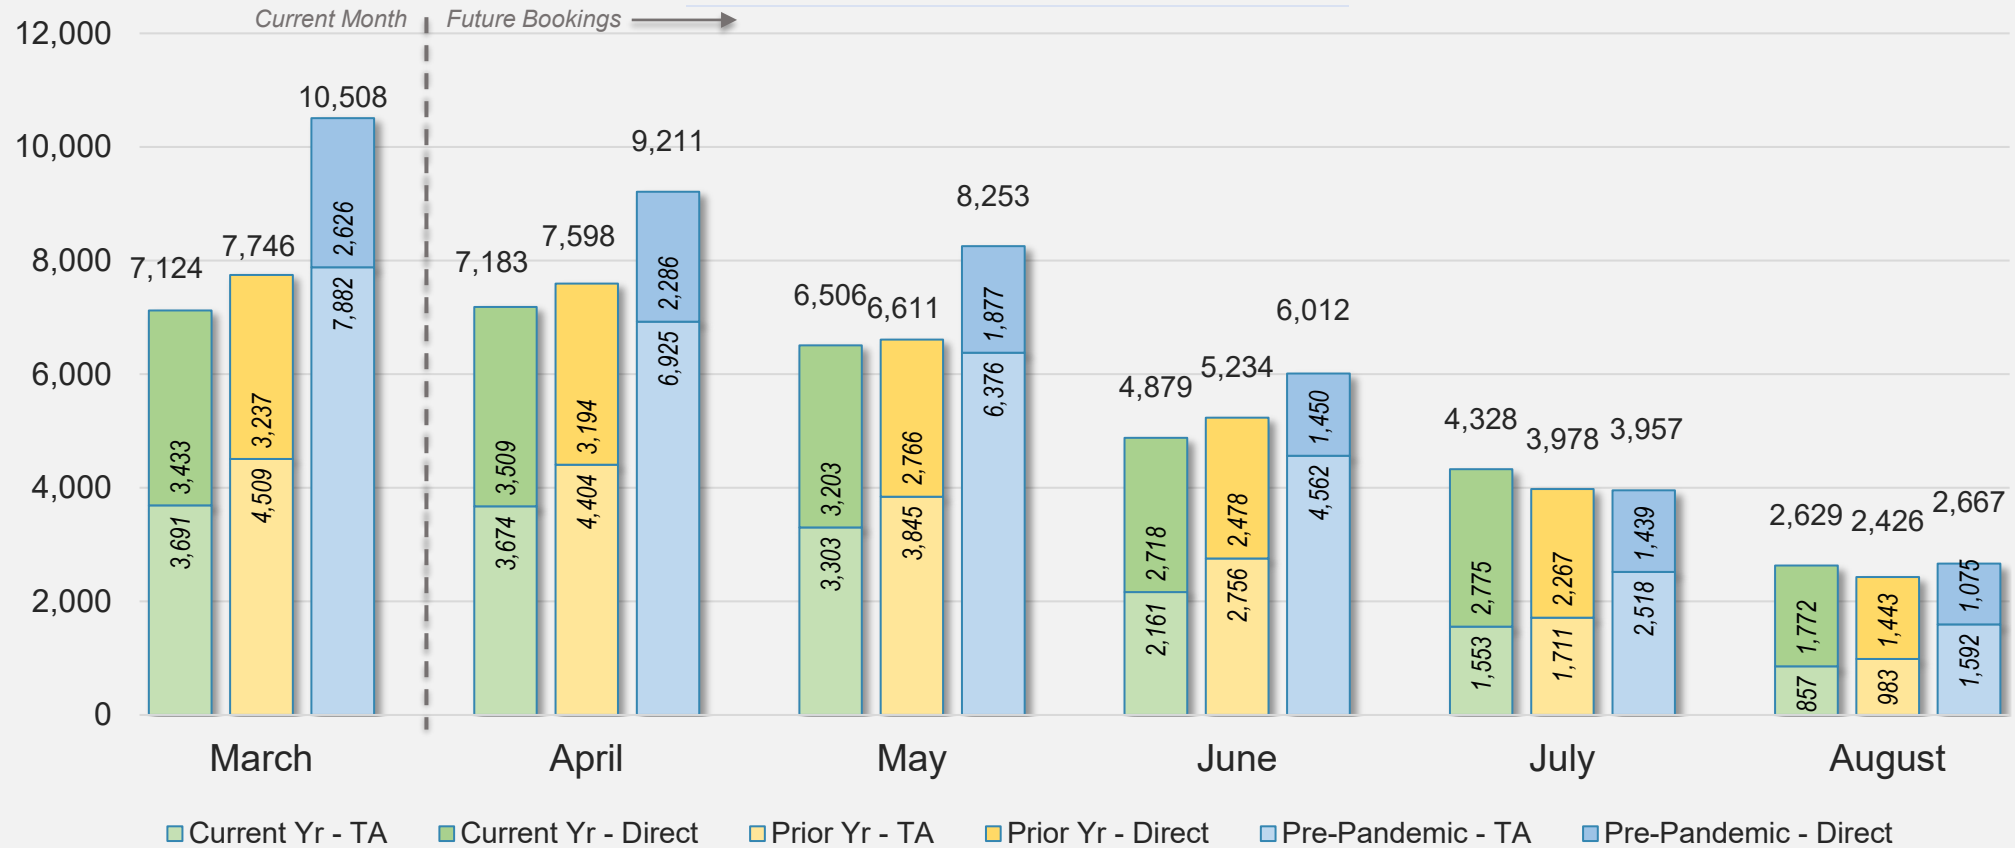

KOREA

Direct and Travel Agency Bookings to Hawaii Current vs. Prior vs. Pre-Pandemic Periods March 2024

Source: ForwardKeys as of 3/3/24