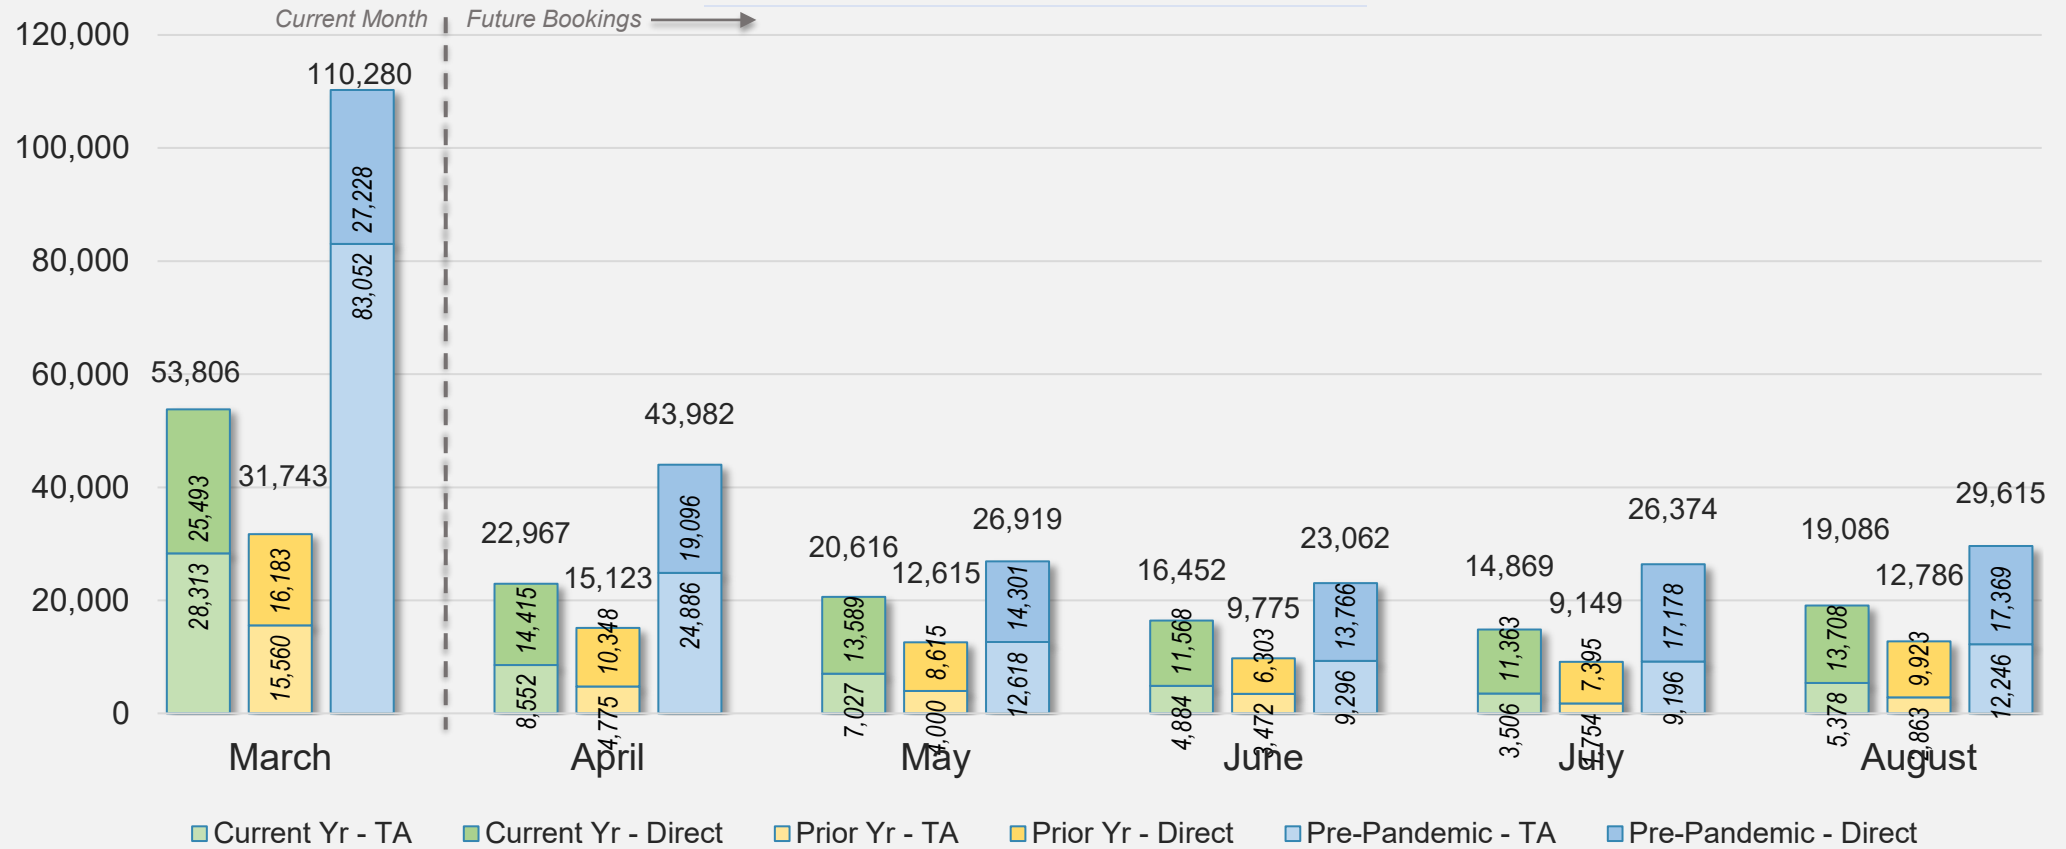

JAPAN

Direct and Travel Agency Bookings to Hawaii Current vs. Prior vs. Pre-Pandemic Periods

March 2024

Source: ForwardKeys as of 3/3/24