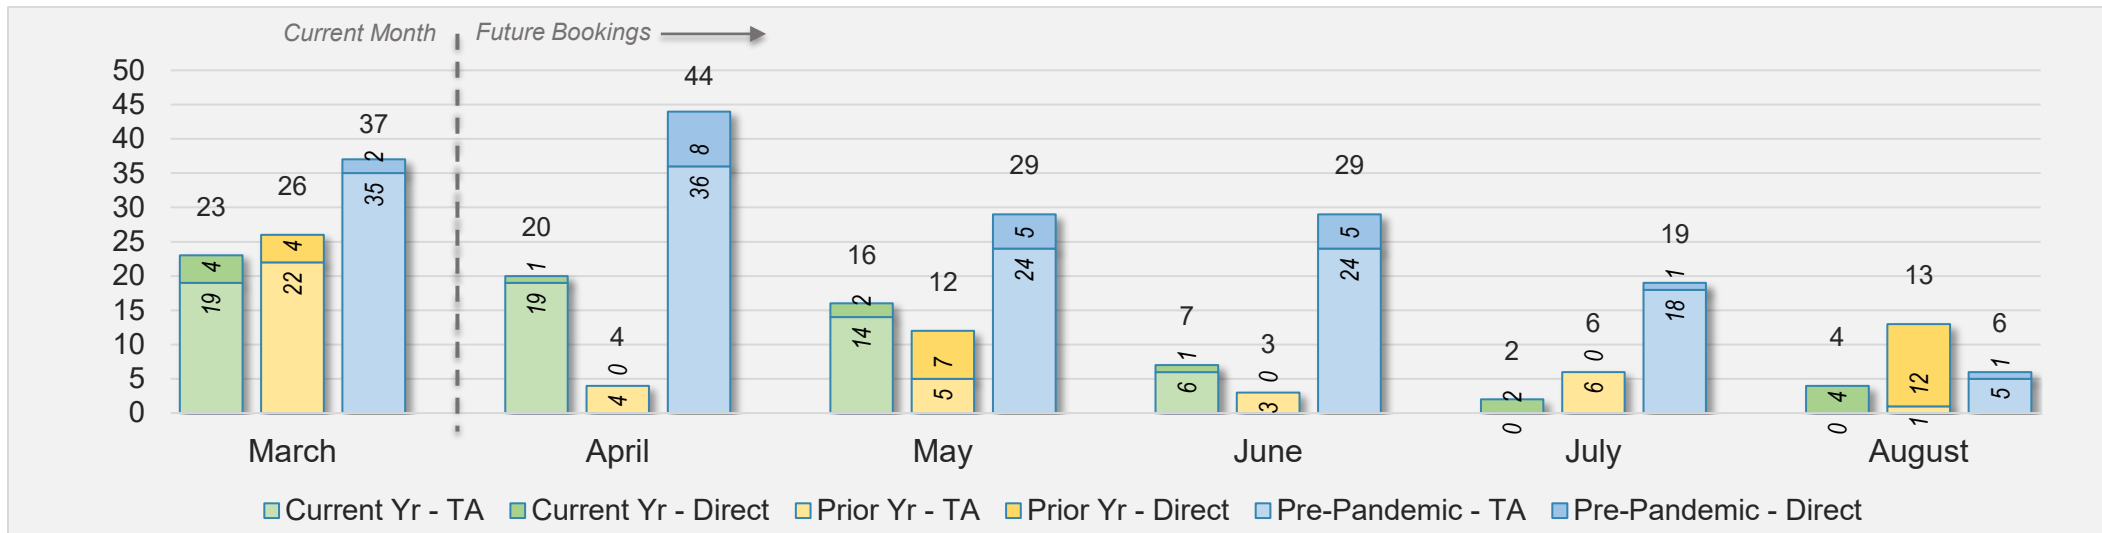

## March 2024 Direct and Travel Agency Bookings to Hawai'i

CANADA

Source: ForwardKeys as of 3/3/24

## March 2024 Direct and Travel Agency Bookings to Hawai'i

KOREA

Source: ForwardKeys as of 3/3/24