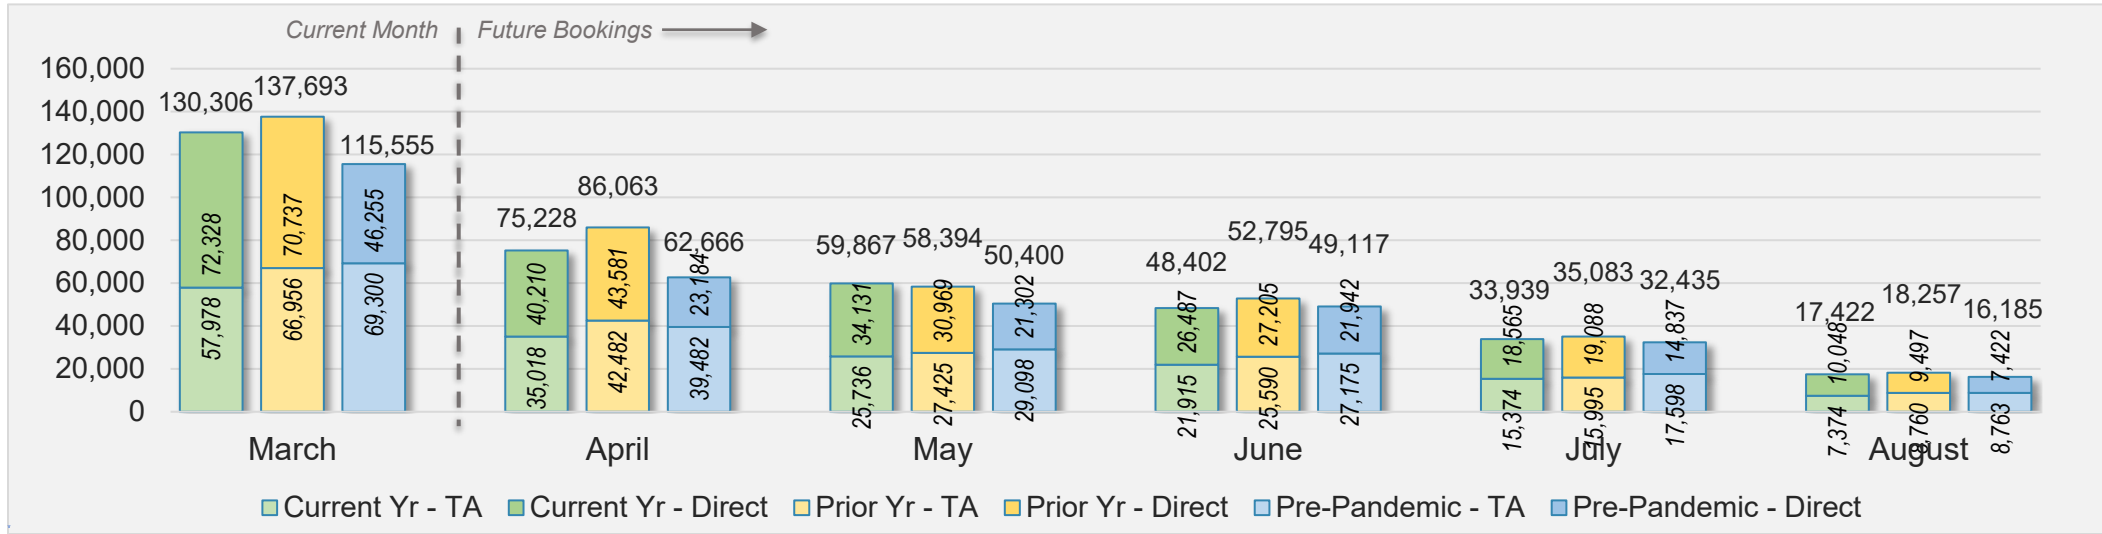

## Direct and Travel Agency Bookings to Hawaii Current vs. Prior vs. Pre-Pandemic Periods

March 2024

Source: ForwardKeys as of 3/3/24

## March 2024 Direct and Travel Agency Bookings to Hawai'i

U.S.

Source: ForwardKeys as of 3/3/24