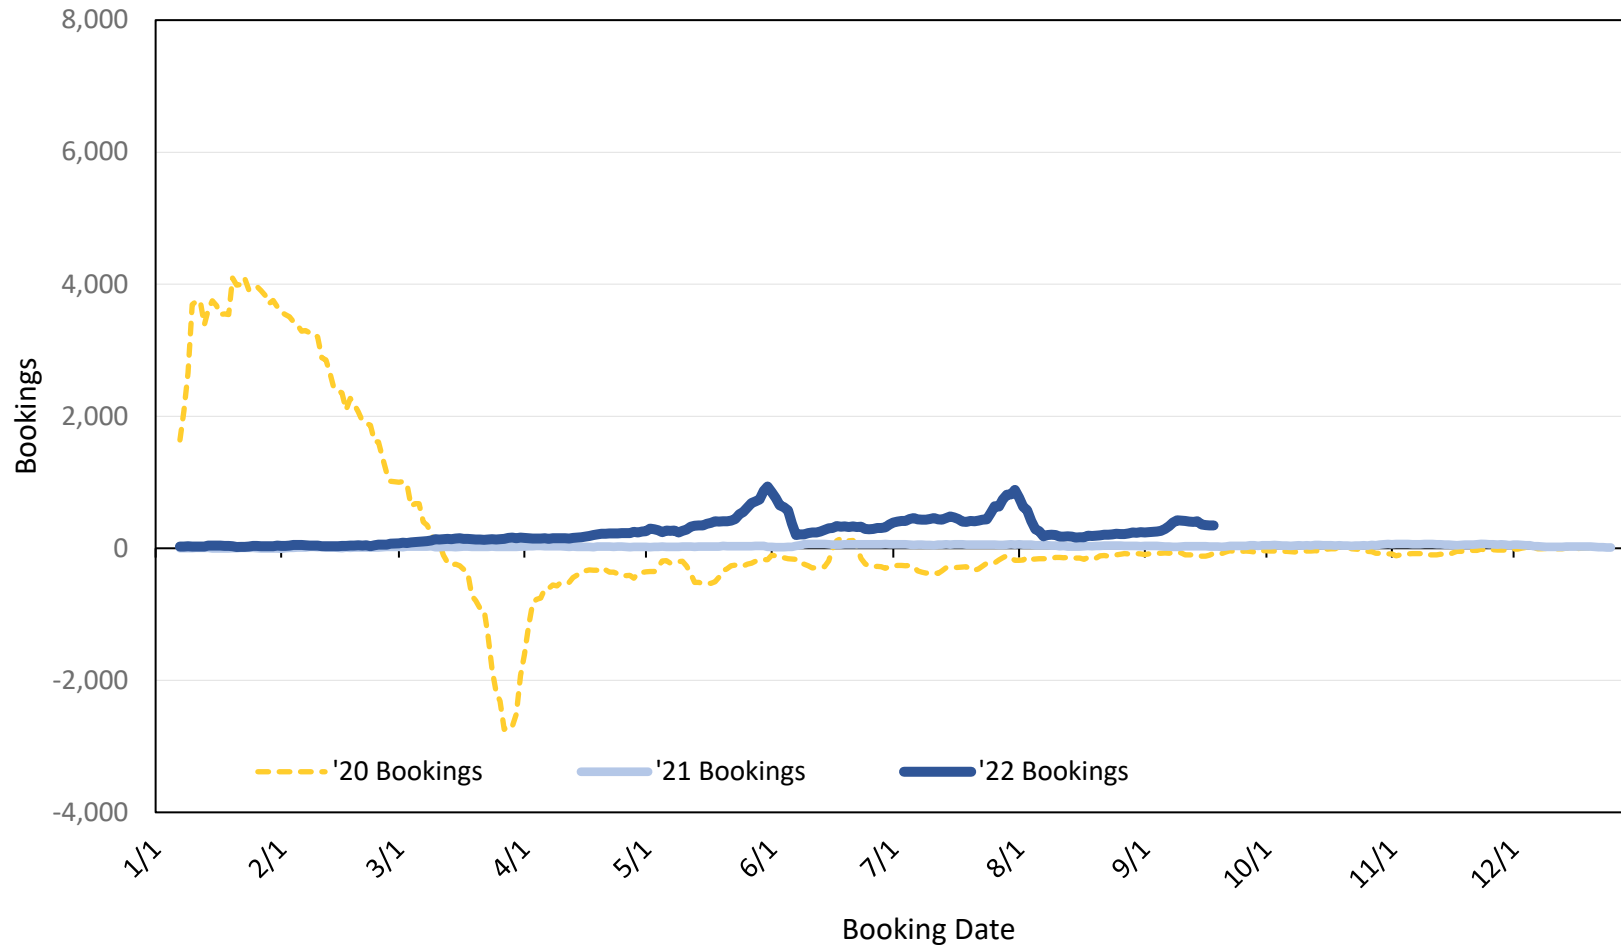

Global Agency Pro Index

- **Bookings**
 - Net sum of the number of visitors (i.e., excluding Hawai'i residents and inter-island travelers) from Sales transactions counted, including Exchanges and Refunds.
- **Booking Date**
 - The date on which the ticket was purchased by the passenger. Also known as the Sales Date.
- **Travel Date**
 - The date on which travel is expected to take place.
- **Point of Origin Country**
 - The country which contains the airport at which the ticket started.
- **Travel Agency**
 - Travel Agency associated with the ticket is doing business (DBA).

Travel Agency Bookings to Hawaii for Future Arrivals* Based on a 7-day Moving Average as of September 24, 2022 U.S.

*Future Arrivals refers to all 'future' arrivals relative to a given Booking Date.
Source: Global Agency Pro

Update: Sep 24, 2022

Travel Agency Bookings to Hawaii for Future Arrivals* Based on a 7-day Moving Average as of September 24, 2022

Japan

*Future Arrivals refers to all 'future' arrivals relative to a given Booking Date.
Source: Global Agency Pro

Update: Sep 24, 2022

Travel Agency Bookings to Hawaii for Future Arrivals* Based on a 7-day Moving Average as of September 24, 2022 Canada

*Future Arrivals refers to all 'future' arrivals relative to a given Booking Date.
Source: Global Agency Pro