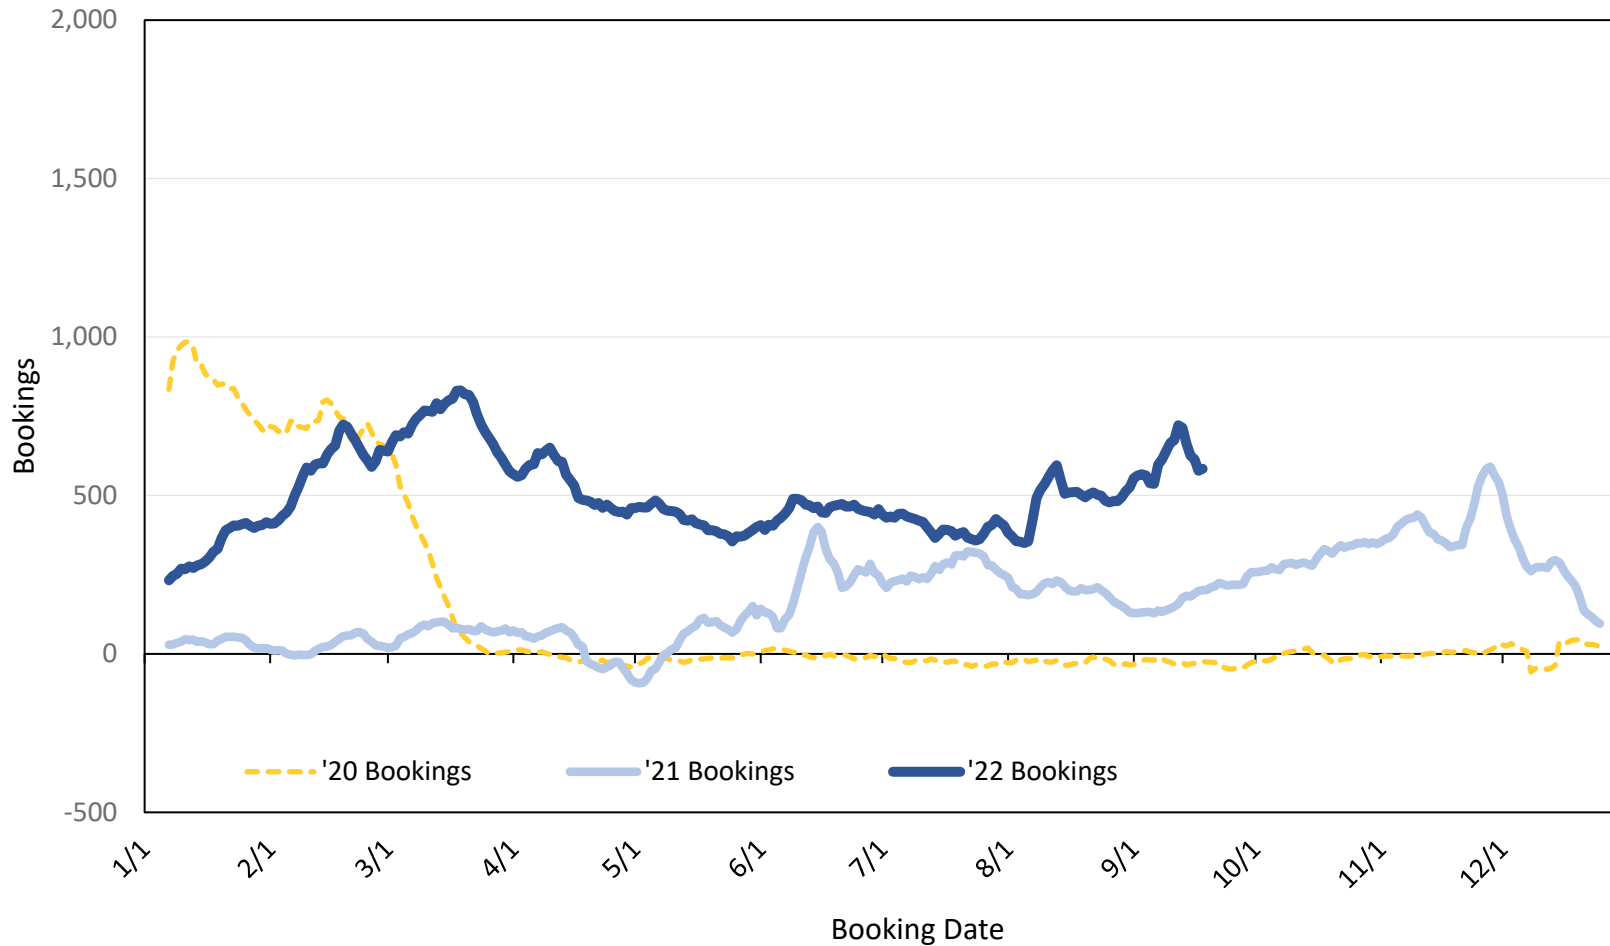

Global Agency Pro Index

- **Bookings**
 - Net sum of the number of visitors (i.e., excluding Hawai'i residents and inter-island travelers) from Sales transactions counted, including Exchanges and Refunds.
- **Booking Date**
 - The date on which the ticket was purchased by the passenger. Also known as the Sales Date.
- **Travel Date**
 - The date on which travel is expected to take place.
- **Point of Origin Country**
 - The country which contains the airport at which the ticket started.
- **Travel Agency**
 - Travel Agency associated with the ticket is doing business (DBA).

Travel Agency Bookings to Hawaii for Future Arrivals* Based on a 7-day Moving Average as of September 24, 2022 U.S.

*Future Arrivals refers to all 'future' arrivals relative to a given Booking Date.
Source: Global Agency Pro

Update: Sep 24, 2022

Travel Agency Bookings to Hawaii for Future Arrivals* Based on a 7-day Moving Average as of September 24, 2022

Japan

*Future Arrivals refers to all 'future' arrivals relative to a given Booking Date.
Source: Global Agency Pro

Update: Sep 24, 2022

Travel Agency Bookings to Hawaii for Future Arrivals* Based on a 7-day Moving Average as of September 24, 2022 Canada

*Future Arrivals refers to all 'future' arrivals relative to a given Booking Date.
Source: Global Agency Pro