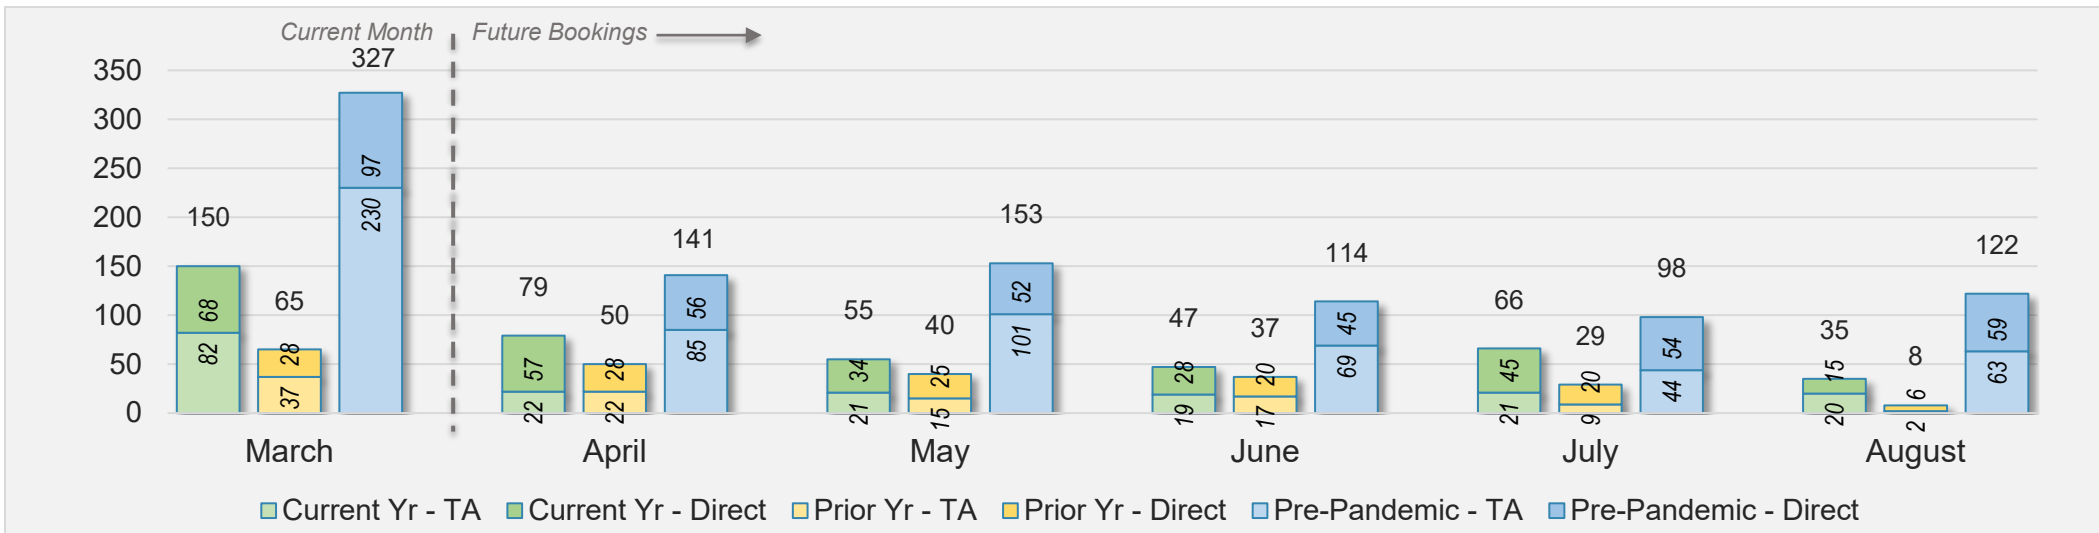

Source: ForwardKeys as of 3/10/24

Maui (continued)

March 2024 Direct and Travel Agency Bookings to Hawai'i

AUSTRALIA

Source: ForwardKeys as of 3/10/24

Kaua'i

March 2024 Direct and Travel Agency Bookings to Hawai'i

Source: ForwardKeys as of 3/10/24

March 2024 Direct and Travel Agency Bookings to Hawai'i

Source: ForwardKeys as of 3/10/24

Kaua'i (continued)

March 2024 Direct and Travel Agency Bookings to Hawai'i

CANADA