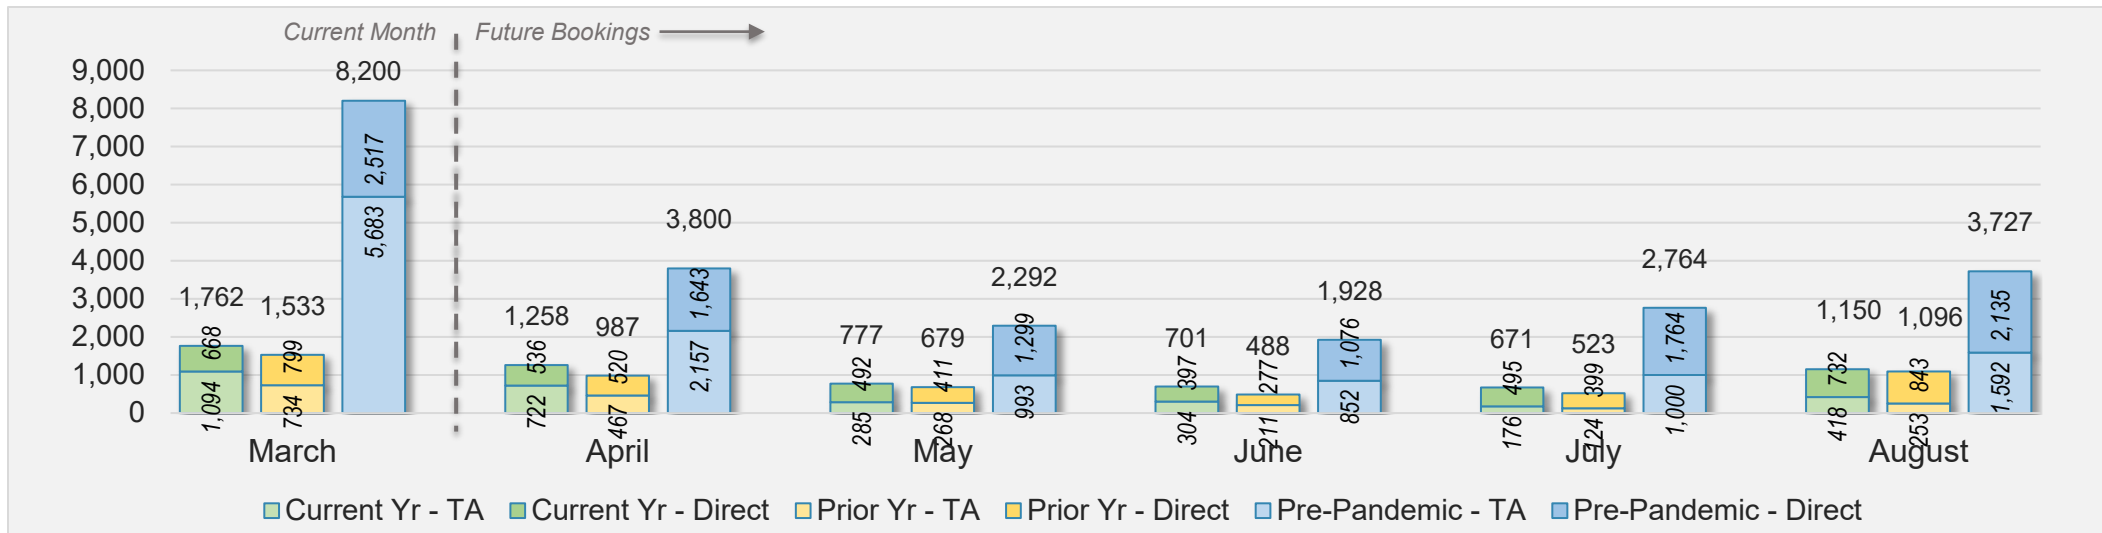

Source: ForwardKeys as of 3/10/24

March 2024 Direct and Travel Agency Bookings to Hawai'i

Source: ForwardKeys as of 3/10/24

Kaua'i (continued)

March 2024 Direct and Travel Agency Bookings to Hawai'i

CANADA

Source: ForwardKeys as of 3/10/24

March 2024 Direct and Travel Agency Bookings to Hawai'i

KOREA

Source: ForwardKeys as of 3/10/24

Kaua'i (continued)

March 2024 Direct and Travel Agency Bookings to Hawai'i

AUSTRALIA

Source: ForwardKeys as of 3/10/24

Hawai'i Island

March 2024 Direct and Travel Agency Bookings to Hawai'i

March 2024 Direct and Travel Agency Bookings to Hawai'i

Hawai'i Island (continued)

March 2024 Direct and Travel Agency Bookings to Hawai'i