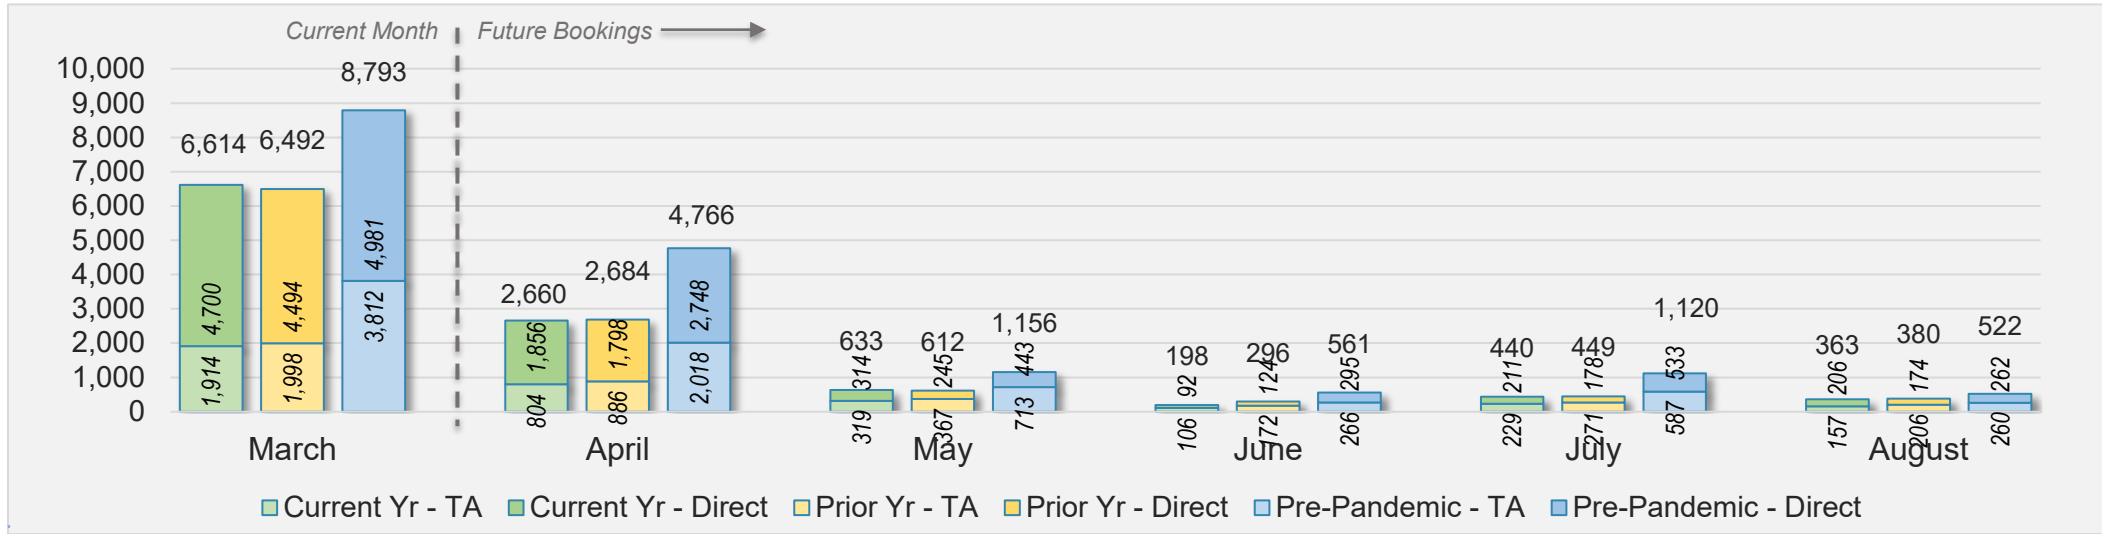

Source: ForwardKeys as of 3/10/24

Hawai'i Island

March 2024 Direct and Travel Agency Bookings to Hawai'i

March 2024 Direct and Travel Agency Bookings to Hawai'i

Hawai'i Island (continued)

March 2024 Direct and Travel Agency Bookings to Hawai'i

CANADA

Source: ForwardKeys as of 3/10/24

March 2024 Direct and Travel Agency Bookings to Hawai'i

KOREA

Source: ForwardKeys as of 3/10/24

Hawai'i Island (continued)

March 2024 Direct and Travel Agency Bookings to Hawai'i