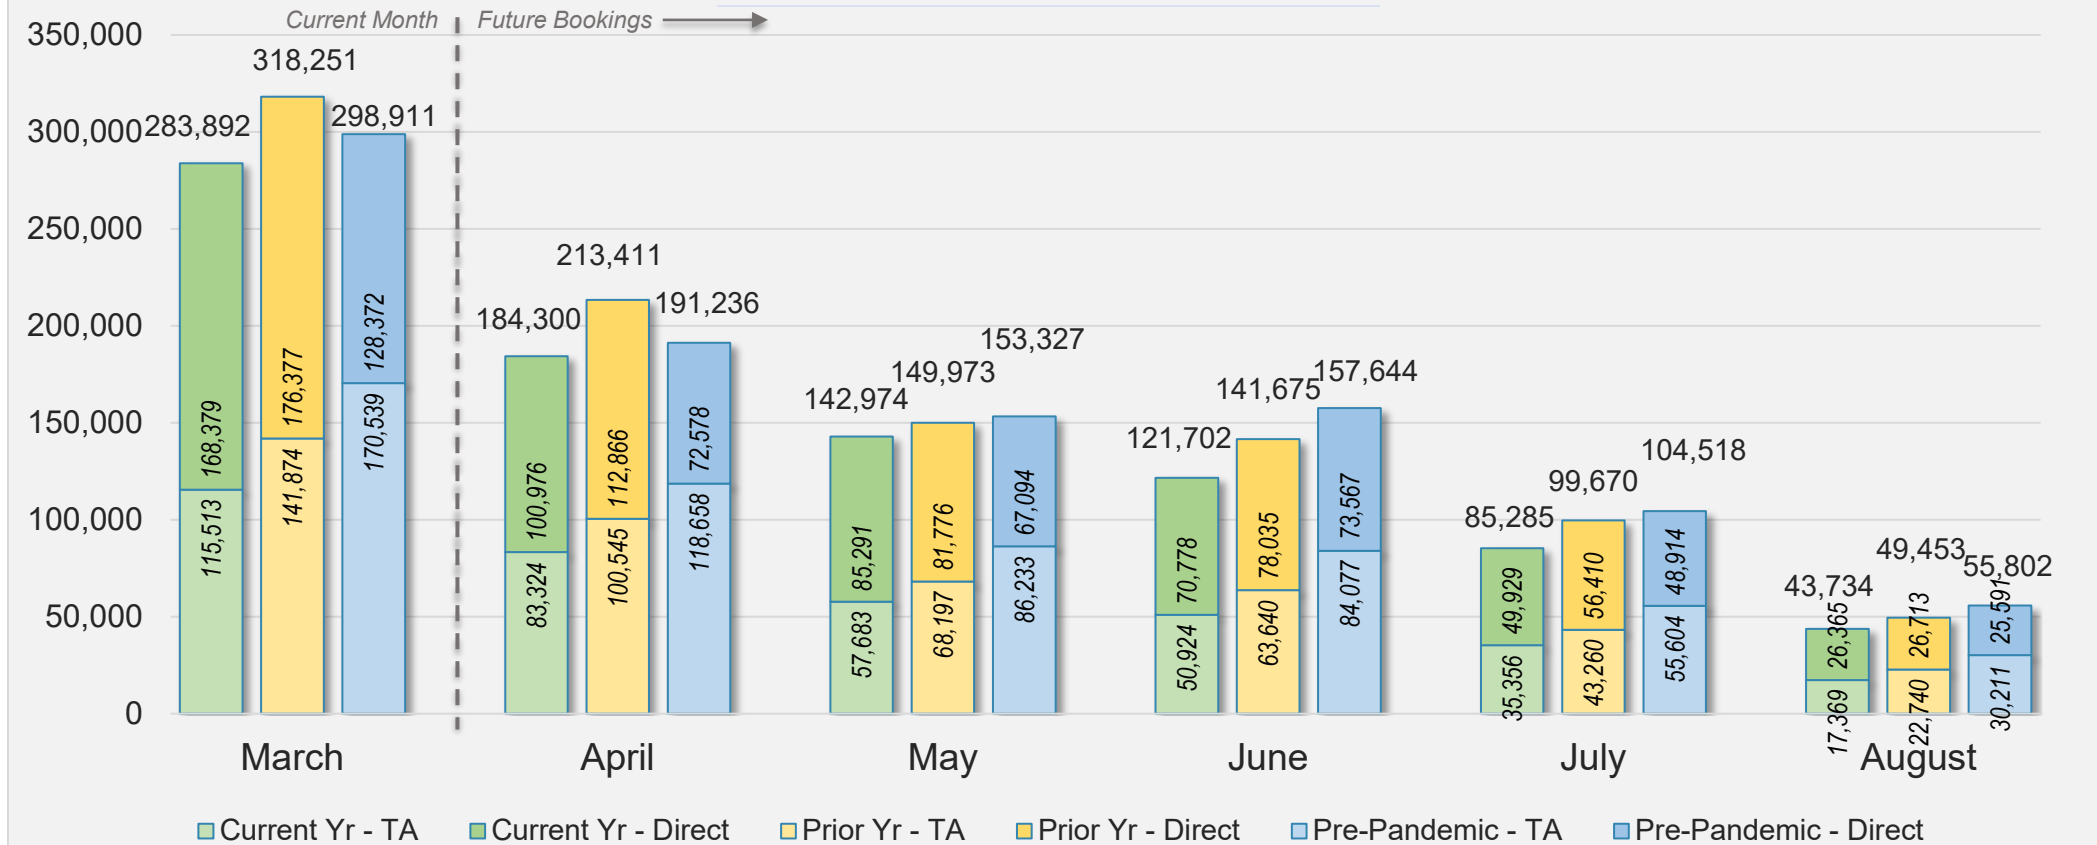

Direct and Travel Agency Bookings to Hawaii Current vs. Prior vs. Pre-Pandemic Periods

March 2024

Source: ForwardKeys as of 3/10/24