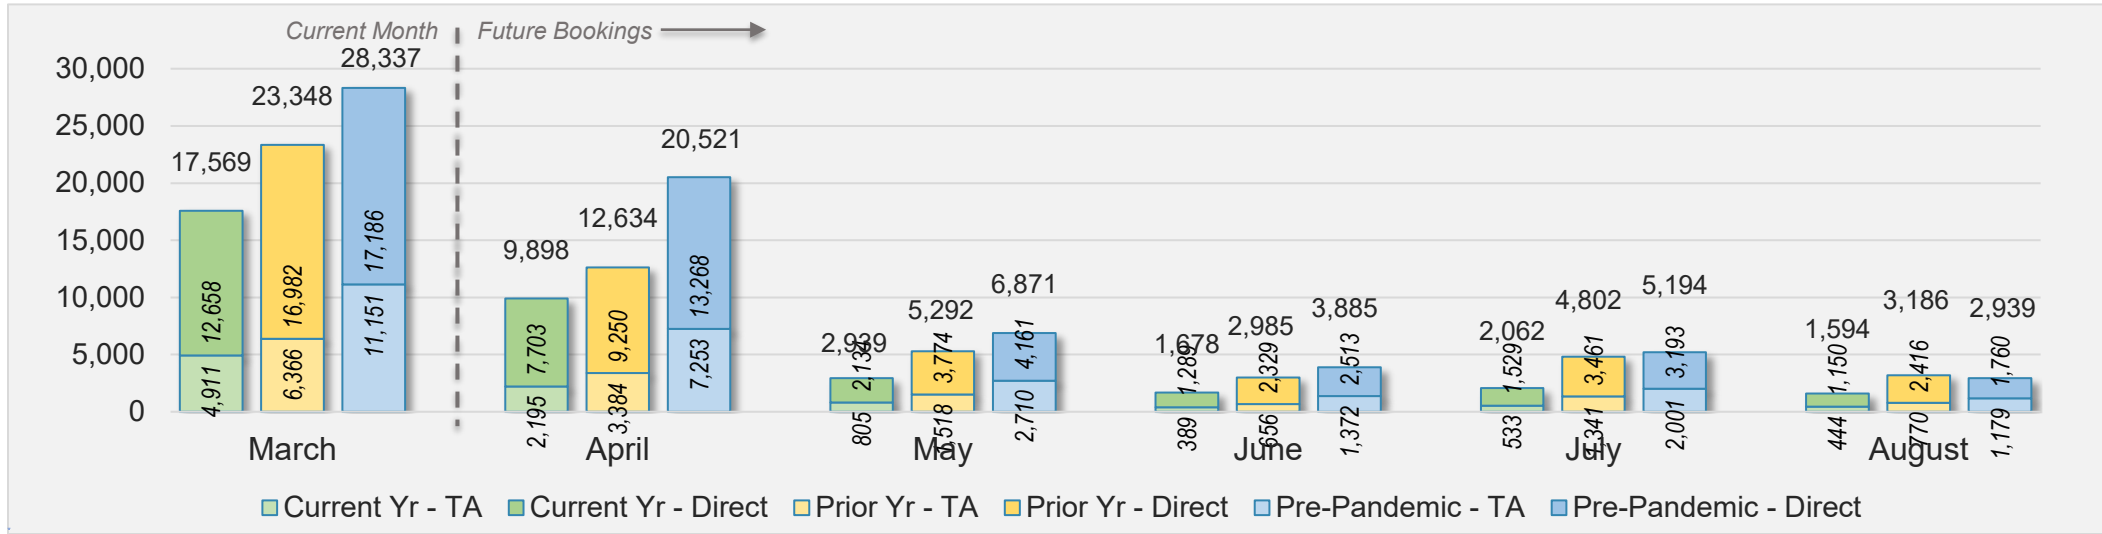

AUSTRALIA

Source: ForwardKeys as of 3/10/24

Maui

March 2024 Direct and Travel Agency Bookings to Hawai'i

U.S.

Source: ForwardKeys as of 3/10/24

March 2024 Direct and Travel Agency Bookings to Hawai'i

JAPAN

Source: ForwardKeys as of 3/10/24

Maui (continued)

March 2024 Direct and Travel Agency Bookings to Hawai'i

CANADA

Source: ForwardKeys as of 3/10/24

March 2024 Direct and Travel Agency Bookings to Hawai'i

KOREA