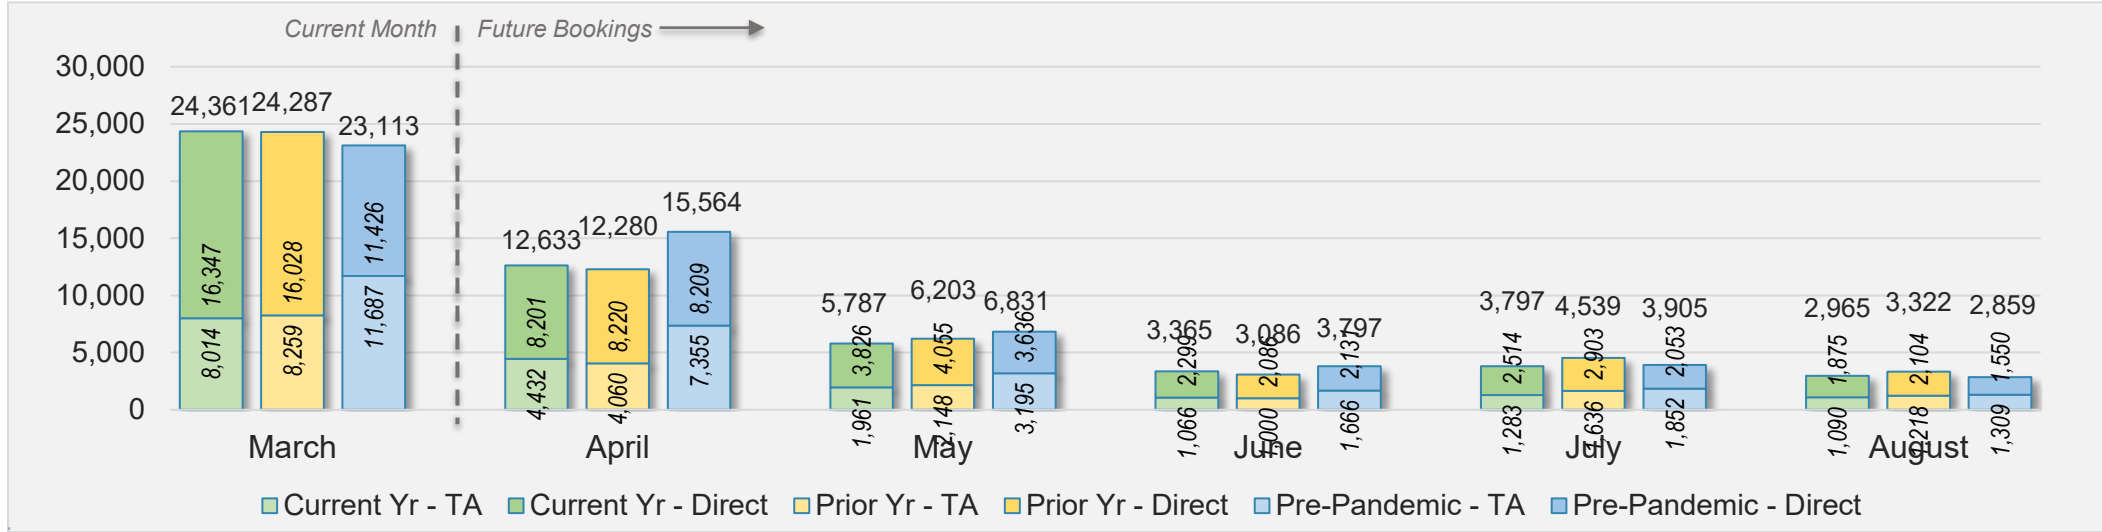

U.S.

Source: ForwardKeys as of 3/10/24

March 2024 Direct and Travel Agency Bookings to Hawai'i

JAPAN

Source: ForwardKeys as of 3/10/24

O'ahu (continued)

March 2024 Direct and Travel Agency Bookings to Hawai'i

CANADA

Source: ForwardKeys as of 3/10/24

March 2024 Direct and Travel Agency Bookings to Hawai'i

KOREA

Source: ForwardKeys as of 3/10/24

O'ahu (continued)

March 2024 Direct and Travel Agency Bookings to Hawai'i