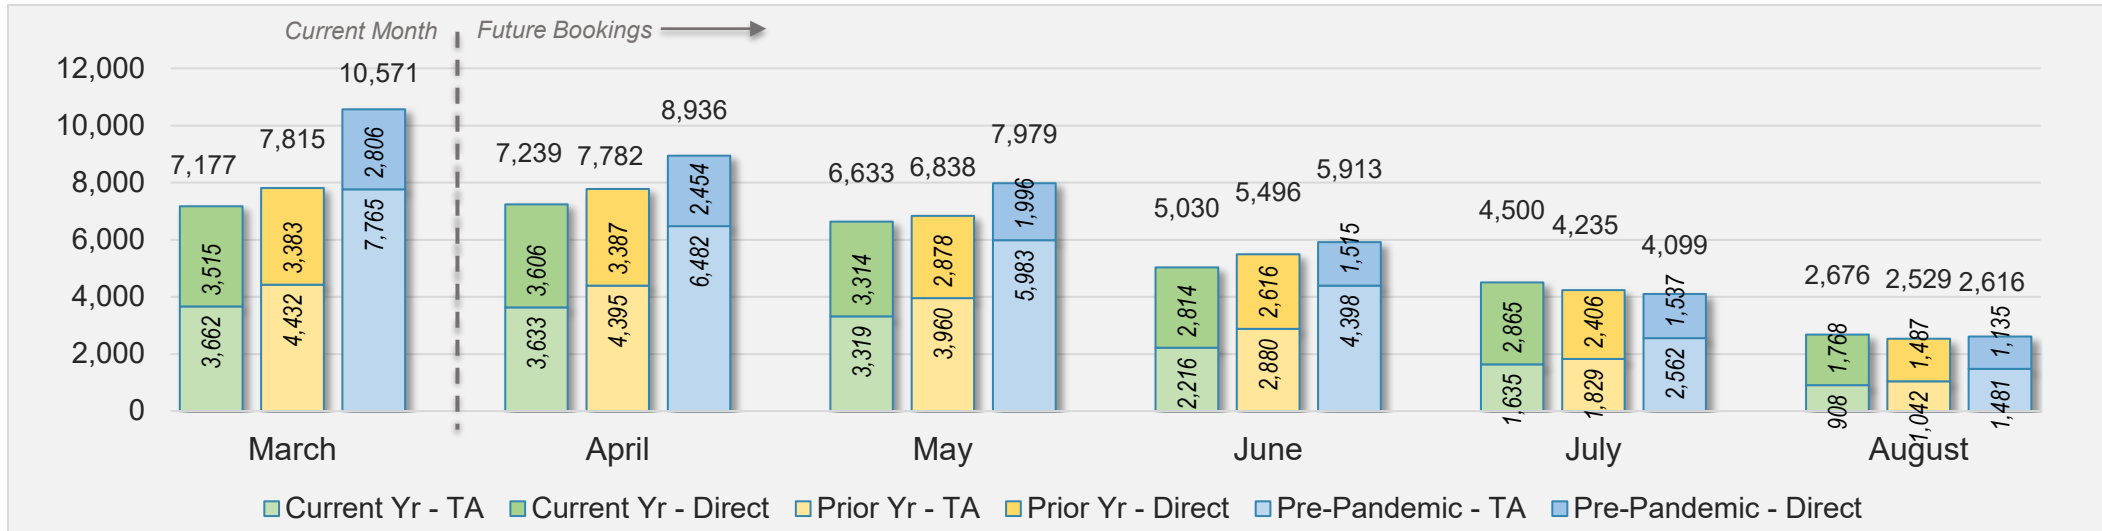

U.S.

Source: ForwardKeys as of 3/10/24

March 2024 Direct and Travel Agency Bookings to Hawai'i

JAPAN

Source: ForwardKeys as of 3/10/24

O'ahu (continued)

March 2024 Direct and Travel Agency Bookings to Hawai'i

CANADA

Source: ForwardKeys as of 3/10/24

March 2024 Direct and Travel Agency Bookings to Hawai'i

KOREA

Source: ForwardKeys as of 3/10/24

O'ahu (continued)

March 2024 Direct and Travel Agency Bookings to Hawai'i