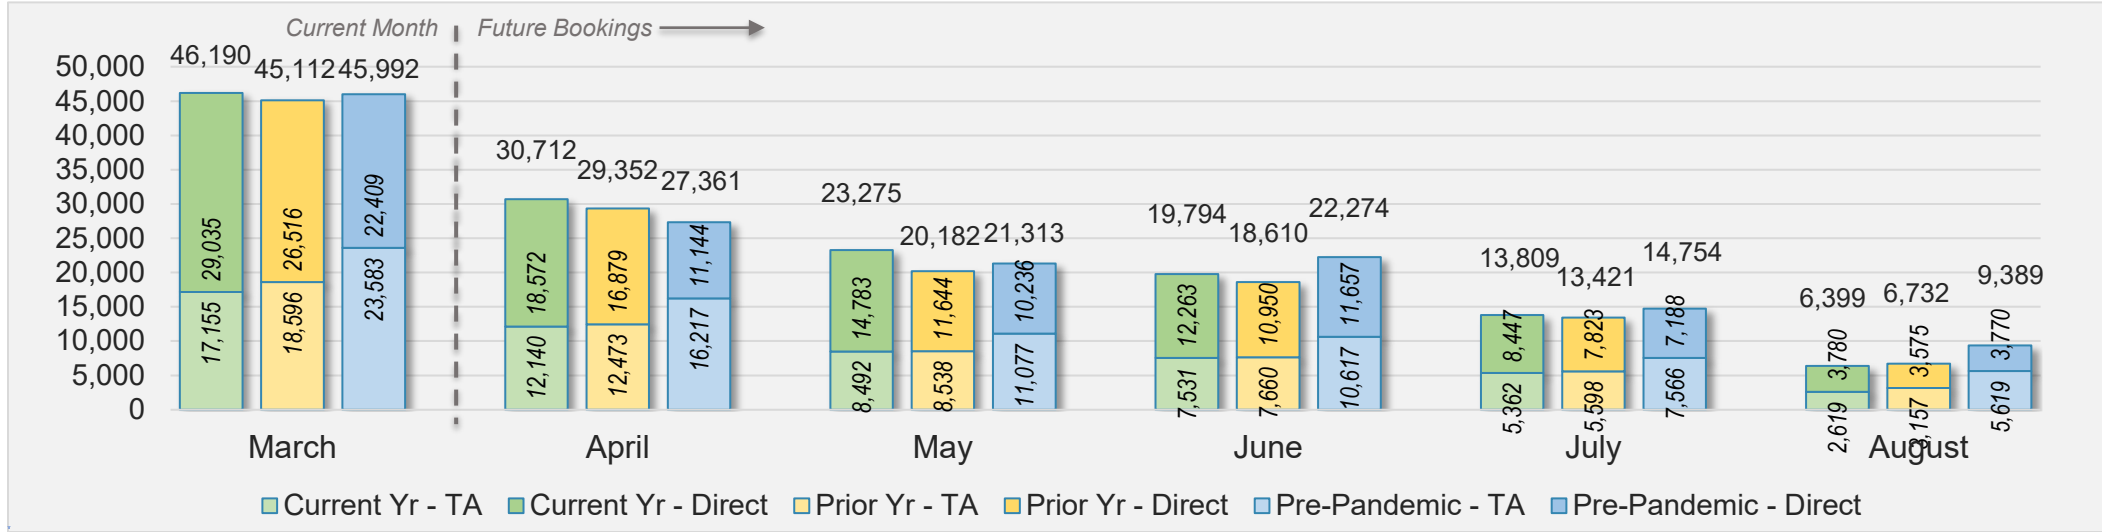

Source: ForwardKeys as of 3/10/24

March 2024 Direct and Travel Agency Bookings to Hawai'i

Source: ForwardKeys as of 3/10/24

Kaua'i (continued)

March 2024 Direct and Travel Agency Bookings to Hawai'i

CANADA

Source: ForwardKeys as of 3/10/24

March 2024 Direct and Travel Agency Bookings to Hawai'i

KOREA

Source: ForwardKeys as of 3/10/24

Kaua'i (continued)

March 2024 Direct and Travel Agency Bookings to Hawai'i

AUSTRALIA

Source: ForwardKeys as of 3/10/24

Hawai'i Island

March 2024 Direct and Travel Agency Bookings to Hawai'i

March 2024 Direct and Travel Agency Bookings to Hawai'i

Hawai'i Island (continued)

March 2024 Direct and Travel Agency Bookings to Hawai'i