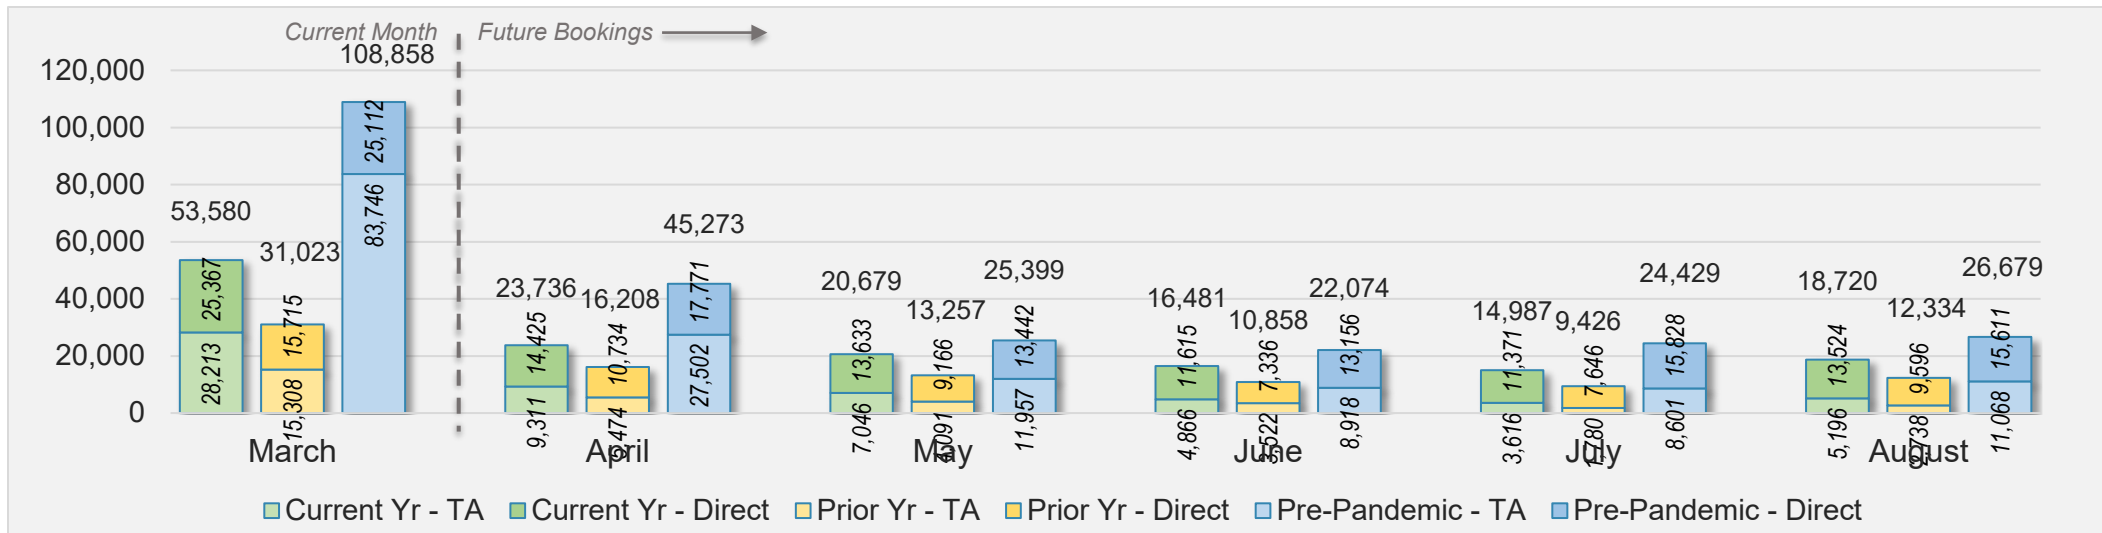

March 2024 Direct and Travel Agency Bookings to Hawai'i

JAPAN

Source: ForwardKeys as of 3/10/24