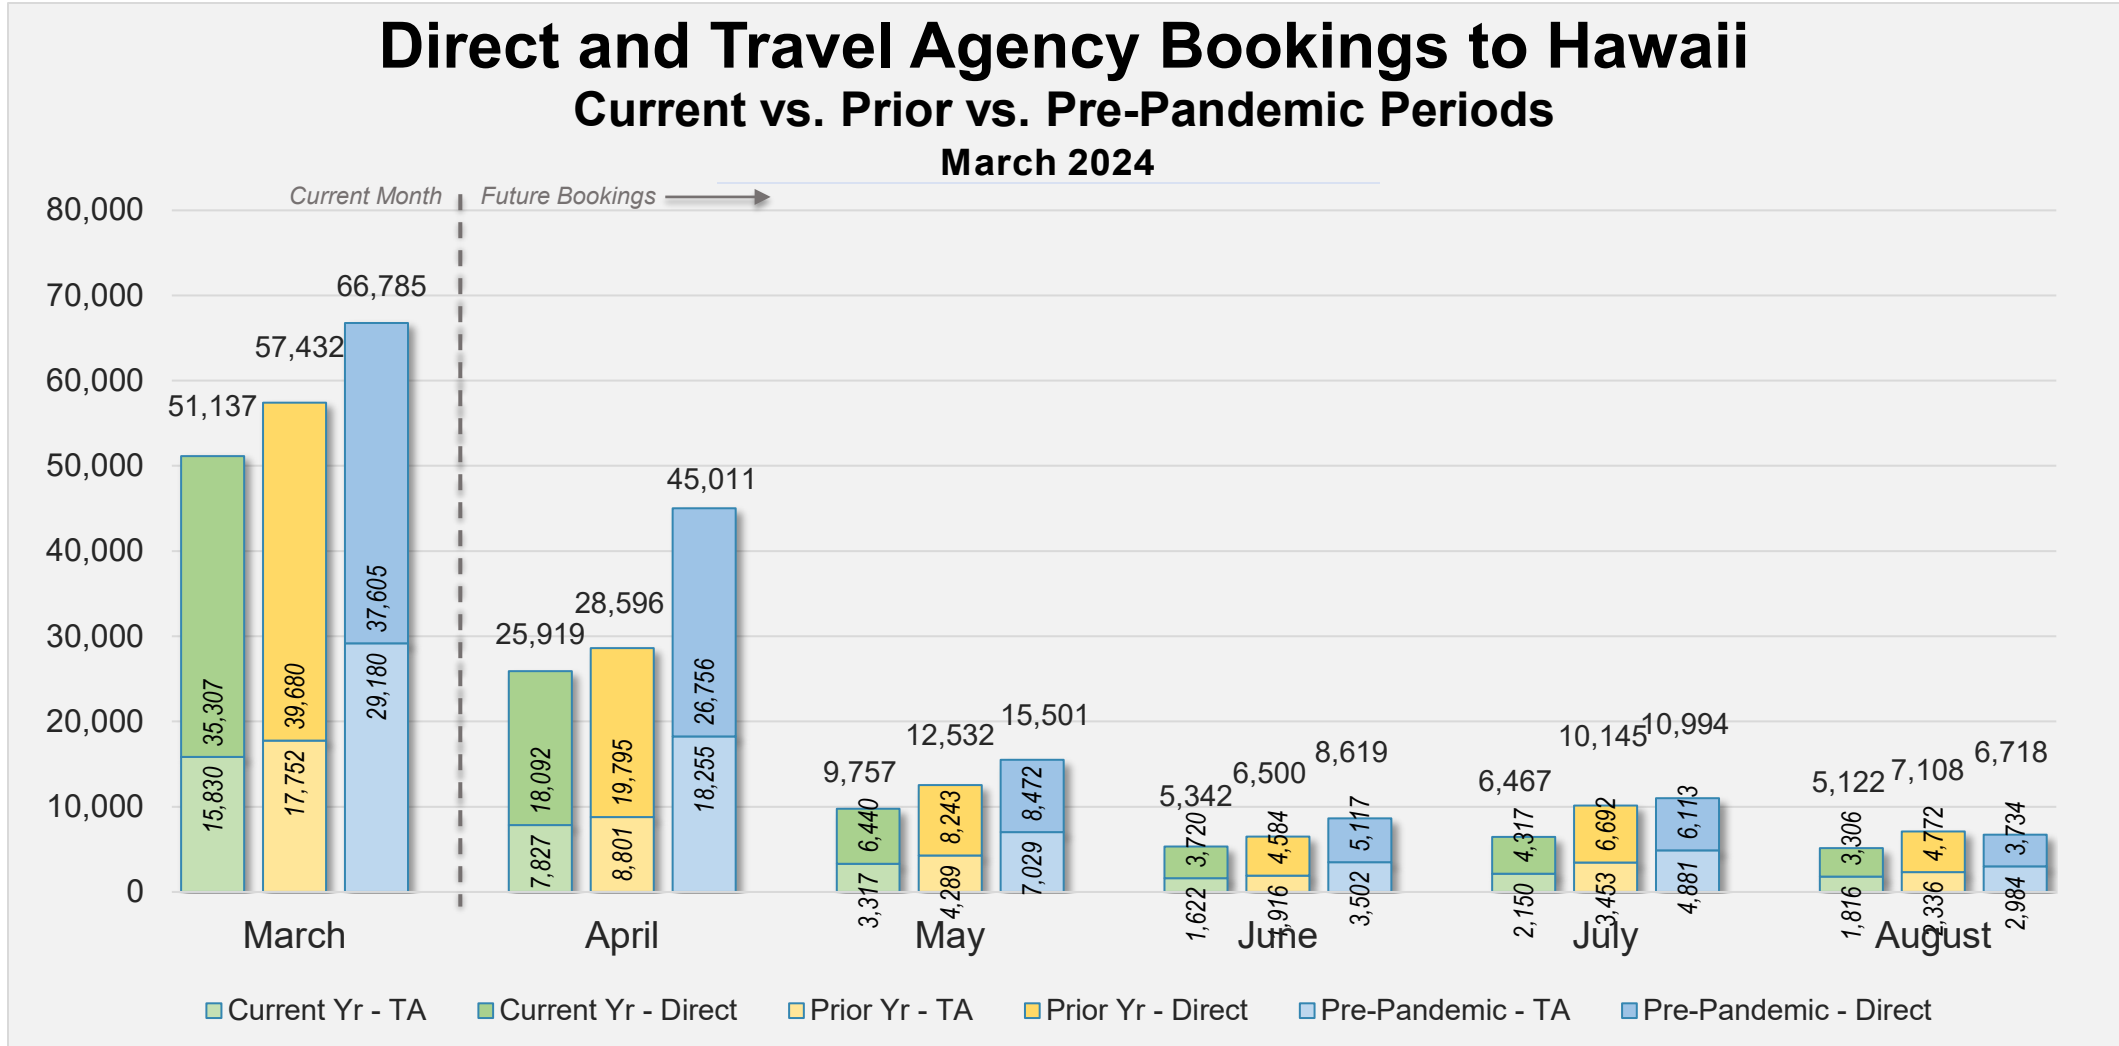

Forward Keys Index

- Bookings
 - Net sum of the number of visitors from Sales transactions counted, including Exchanges and Refunds.
- Current Year / Previous Year / Pre-pandemic
 - In the analysis results, "Current Year" refers to the period being analyzed. "Previous Year" refers to the time unit in the previous year equivalent to the "Current Year" (for year-on-year comparison purposes). "Pre-pandemic" refers to the equivalent period in 2019 to the Current period, using only 2019 data as a reference.
- Direct
 - Refers to tickets purchased directly through the airline, typically via an airline's website.
- Travel Agency
 - Refers to associated with an ARC/IATA number (or otherwise retail).

Direct and Travel Agency Bookings to Hawaii Current vs. Prior vs. Pre-Pandemic Periods

March 2024

Source: ForwardKeys as of 3/10/24

JAPAN

Direct and Travel Agency Bookings to Hawaii Current vs. Prior vs. Pre-Pandemic Periods

March 2024

Source: ForwardKeys as of 3/10/24

CANADA

Direct and Travel Agency Bookings to Hawaii Current vs. Prior vs. Pre-Pandemic Periods March 2024

Source: ForwardKeys as of 3/10/24

KOREA

Direct and Travel Agency Bookings to Hawaii Current vs. Prior vs. Pre-Pandemic Periods