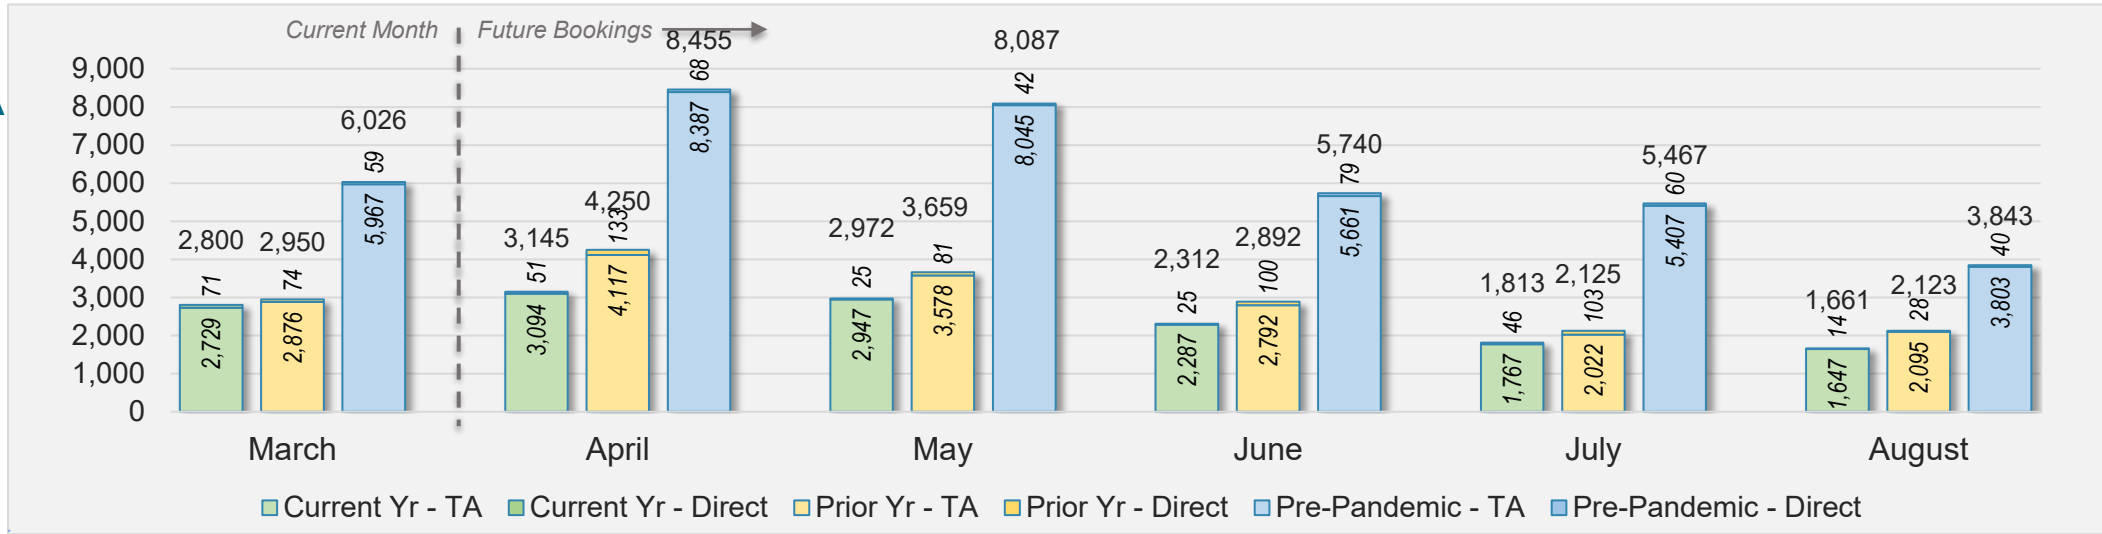

CANADA

Source: ForwardKeys as of 3/10/24

March 2024 Direct and Travel Agency Bookings to Hawai'i

KOREA

Source: ForwardKeys as of 3/10/24

O'ahu (continued)

March 2024 Direct and Travel Agency Bookings to Hawai'i

AUSTRALIA

Source: ForwardKeys as of 3/10/24

Maui

March 2024 Direct and Travel Agency Bookings to Hawai'i

U.S.

Source: ForwardKeys as of 3/10/24

March 2024 Direct and Travel Agency Bookings to Hawai'i

JAPAN