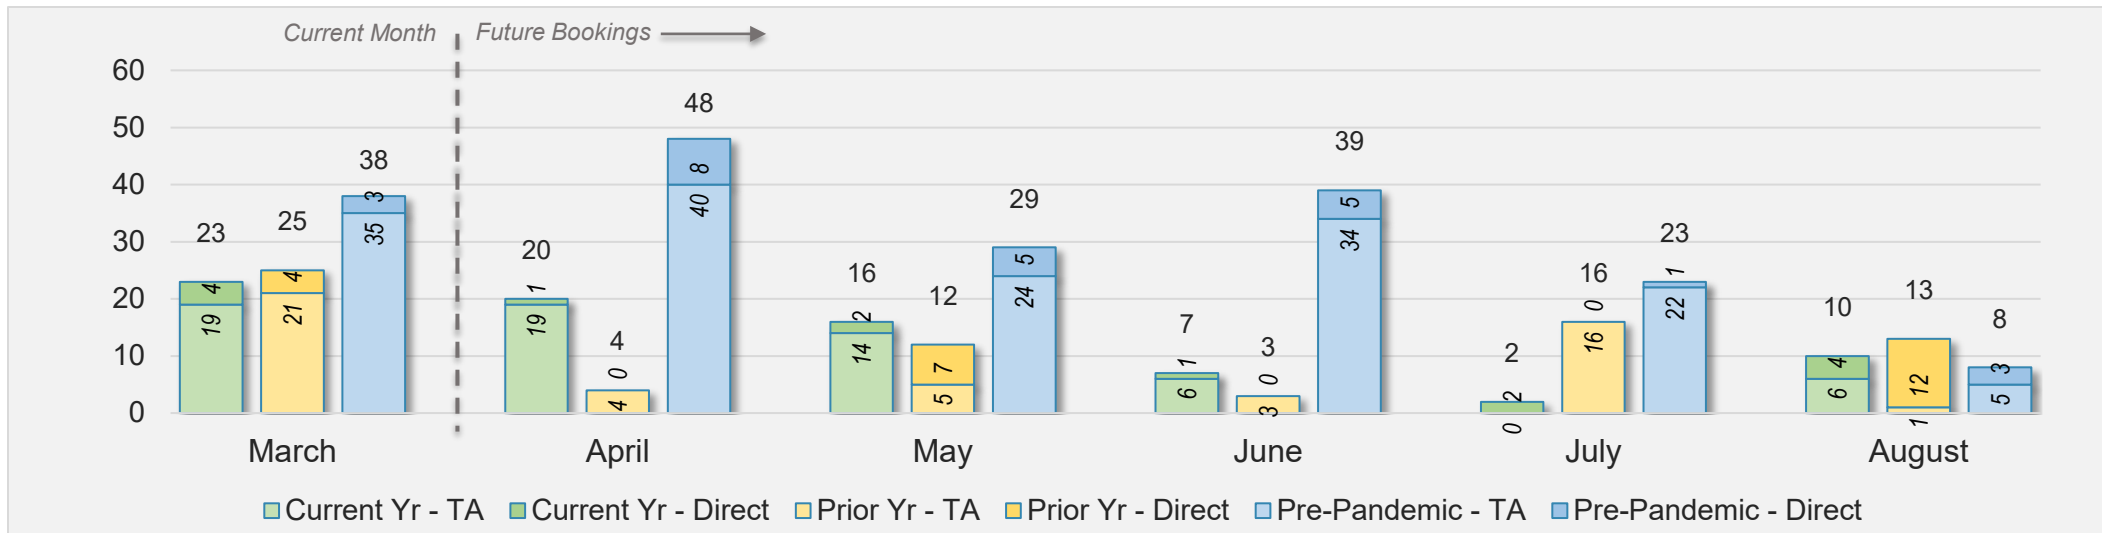

Source: ForwardKeys as of 3/10/24