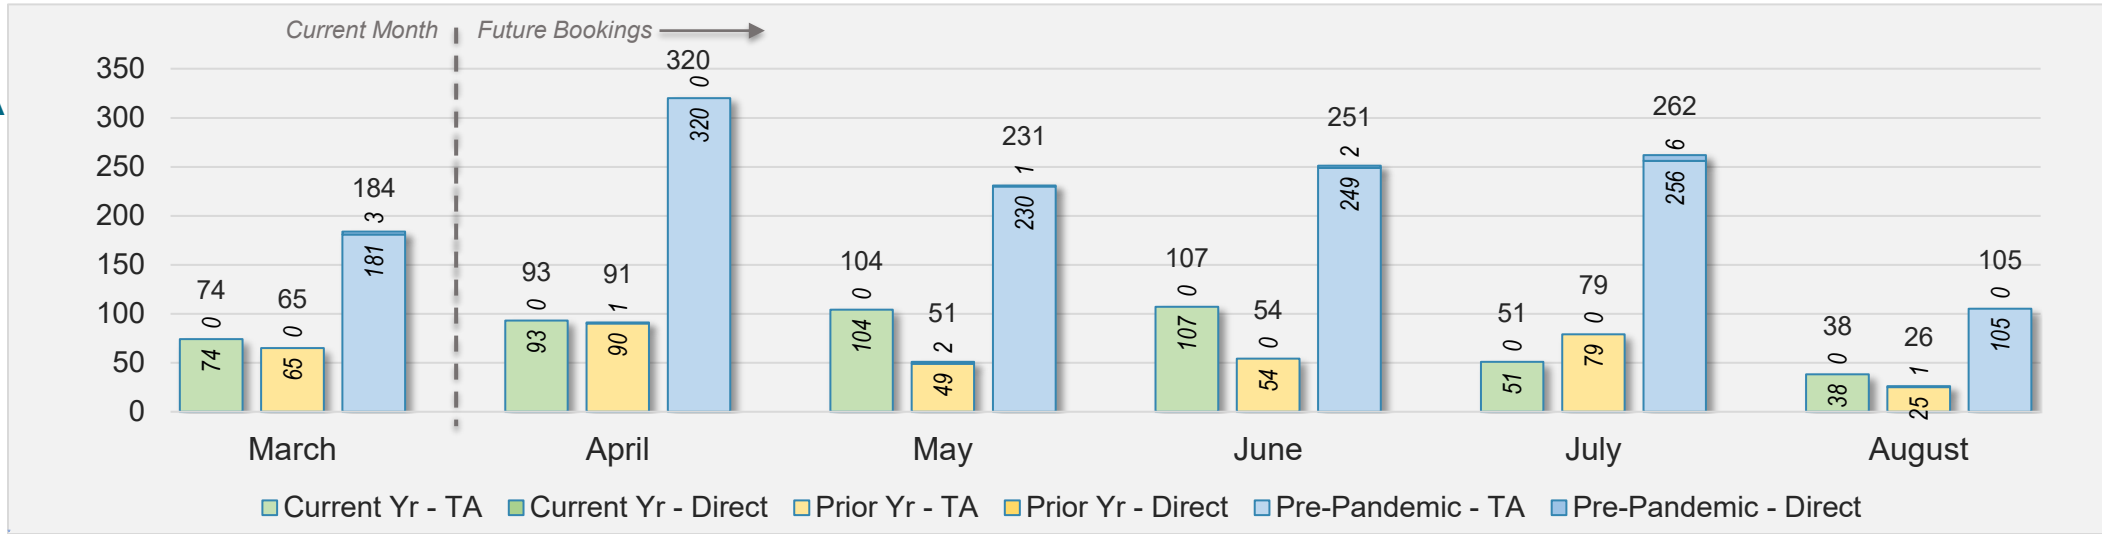

Source: ForwardKeys as of 3/10/24

March 2024 Direct and Travel Agency Bookings to Hawai'i

Source: ForwardKeys as of 3/10/24

Kaua'i (continued)

March 2024 Direct and Travel Agency Bookings to Hawai'i

CANADA

Source: ForwardKeys as of 3/10/24

March 2024 Direct and Travel Agency Bookings to Hawai'i

KOREA

Source: ForwardKeys as of 3/10/24

Kaua'i (continued)

March 2024 Direct and Travel Agency Bookings to Hawai'i

AUSTRALIA

Source: ForwardKeys as of 3/10/24

Hawai'i Island

March 2024 Direct and Travel Agency Bookings to Hawai'i

March 2024 Direct and Travel Agency Bookings to Hawai'i

Hawai'i Island (continued)

March 2024 Direct and Travel Agency Bookings to Hawai'i