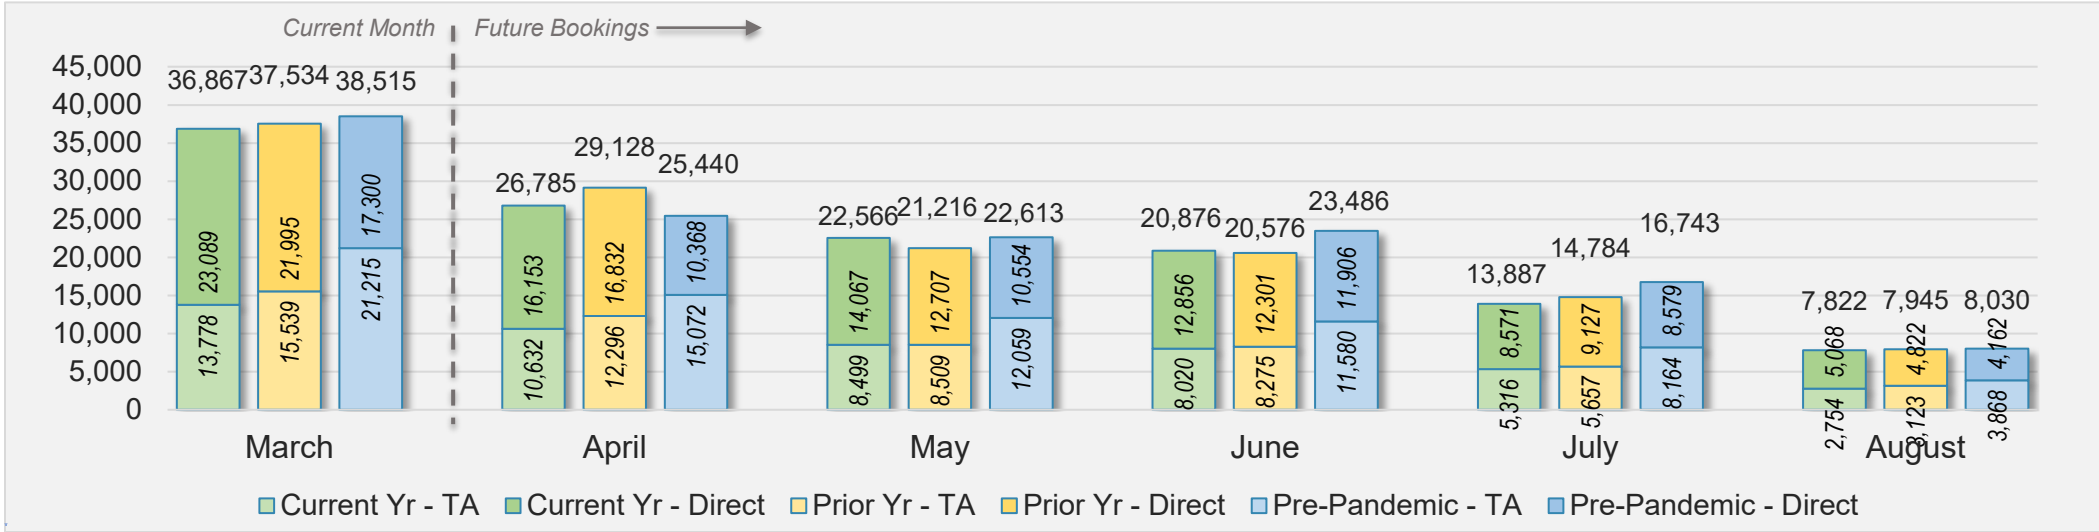

Source: ForwardKeys as of 3/10/24

Maui (continued)

March 2024 Direct and Travel Agency Bookings to Hawai'i

AUSTRALIA

Source: ForwardKeys as of 3/10/24

Kaua'i

March 2024 Direct and Travel Agency Bookings to Hawai'i

Source: ForwardKeys as of 3/10/24

March 2024 Direct and Travel Agency Bookings to Hawai'i

Source: ForwardKeys as of 3/10/24

Kaua'i (continued)

March 2024 Direct and Travel Agency Bookings to Hawai'i

CANADA