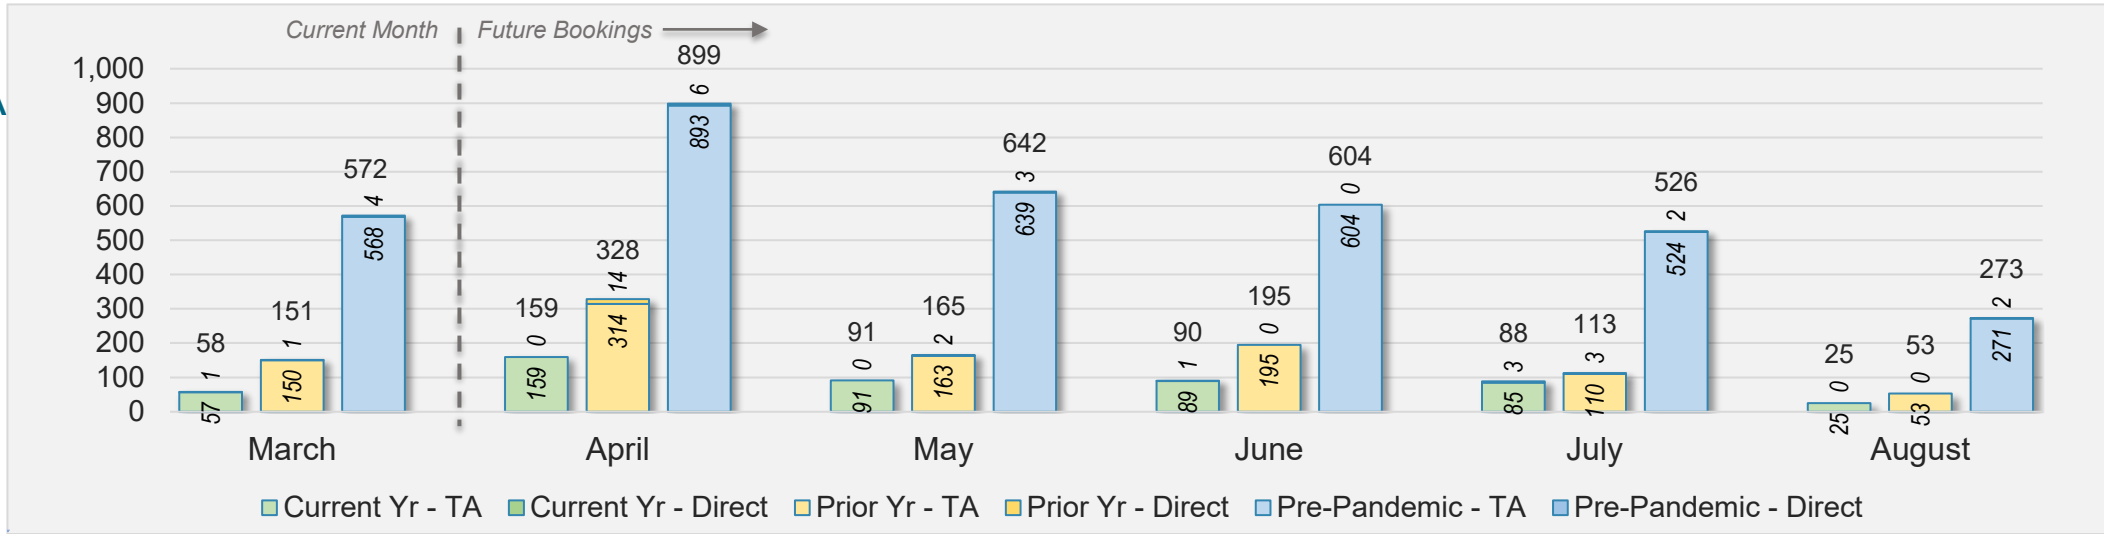

Source: ForwardKeys as of 3/10/24

Maui (continued)

March 2024 Direct and Travel Agency Bookings to Hawai'i

CANADA

Source: ForwardKeys as of 3/10/24

March 2024 Direct and Travel Agency Bookings to Hawai'i

KOREA

Source: ForwardKeys as of 3/10/24

Maui (continued)

March 2024 Direct and Travel Agency Bookings to Hawai'i

AUSTRALIA

Source: ForwardKeys as of 3/10/24

Kaua'i

March 2024 Direct and Travel Agency Bookings to Hawai'i