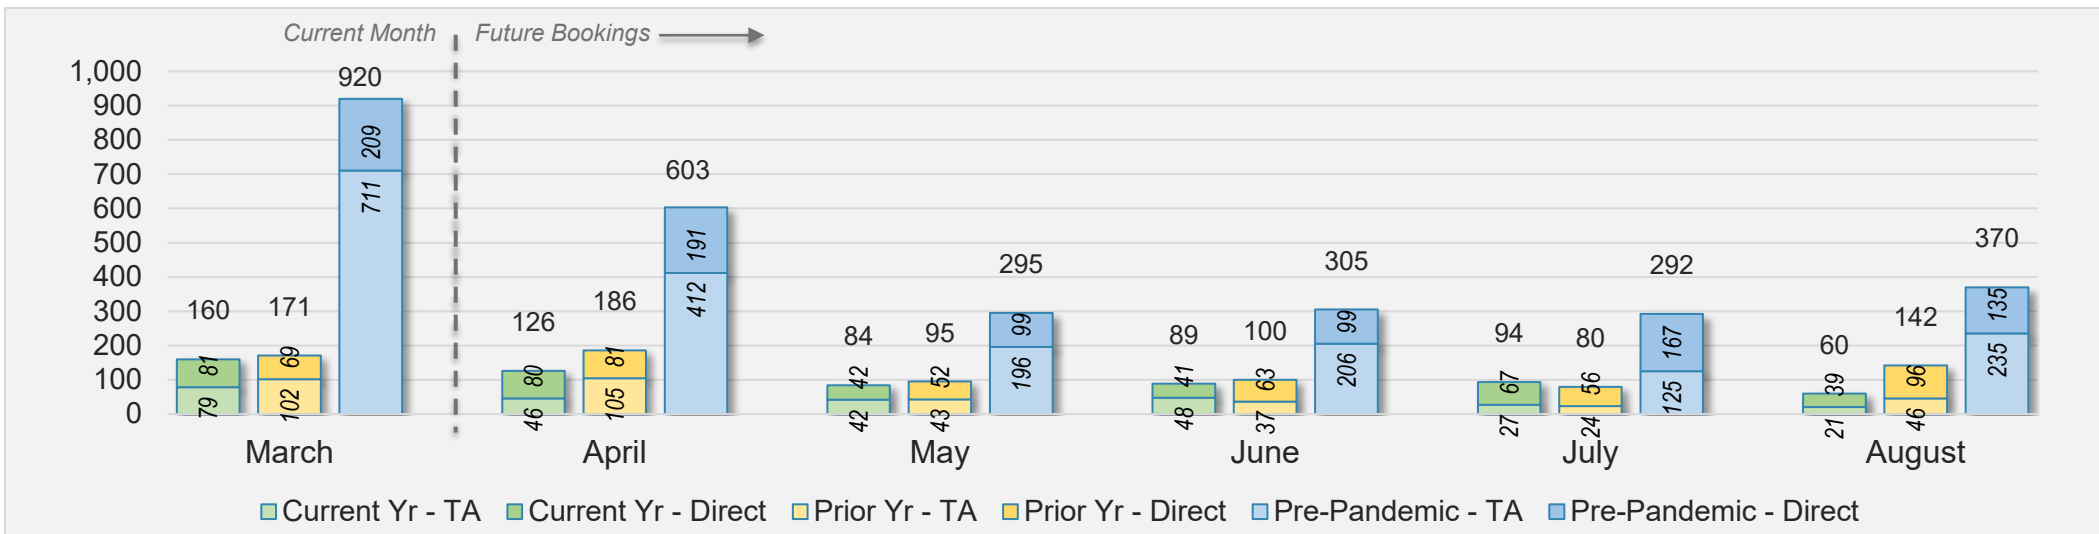

AUSTRALIA

Source: ForwardKeys as of 3/10/24

Maui

March 2024 Direct and Travel Agency Bookings to Hawai'i

U.S.

Source: ForwardKeys as of 3/10/24

March 2024 Direct and Travel Agency Bookings to Hawai'i

JAPAN

Source: ForwardKeys as of 3/10/24

Maui (continued)

March 2024 Direct and Travel Agency Bookings to Hawai'i

CANADA

Source: ForwardKeys as of 3/10/24

March 2024 Direct and Travel Agency Bookings to Hawai'i

KOREA