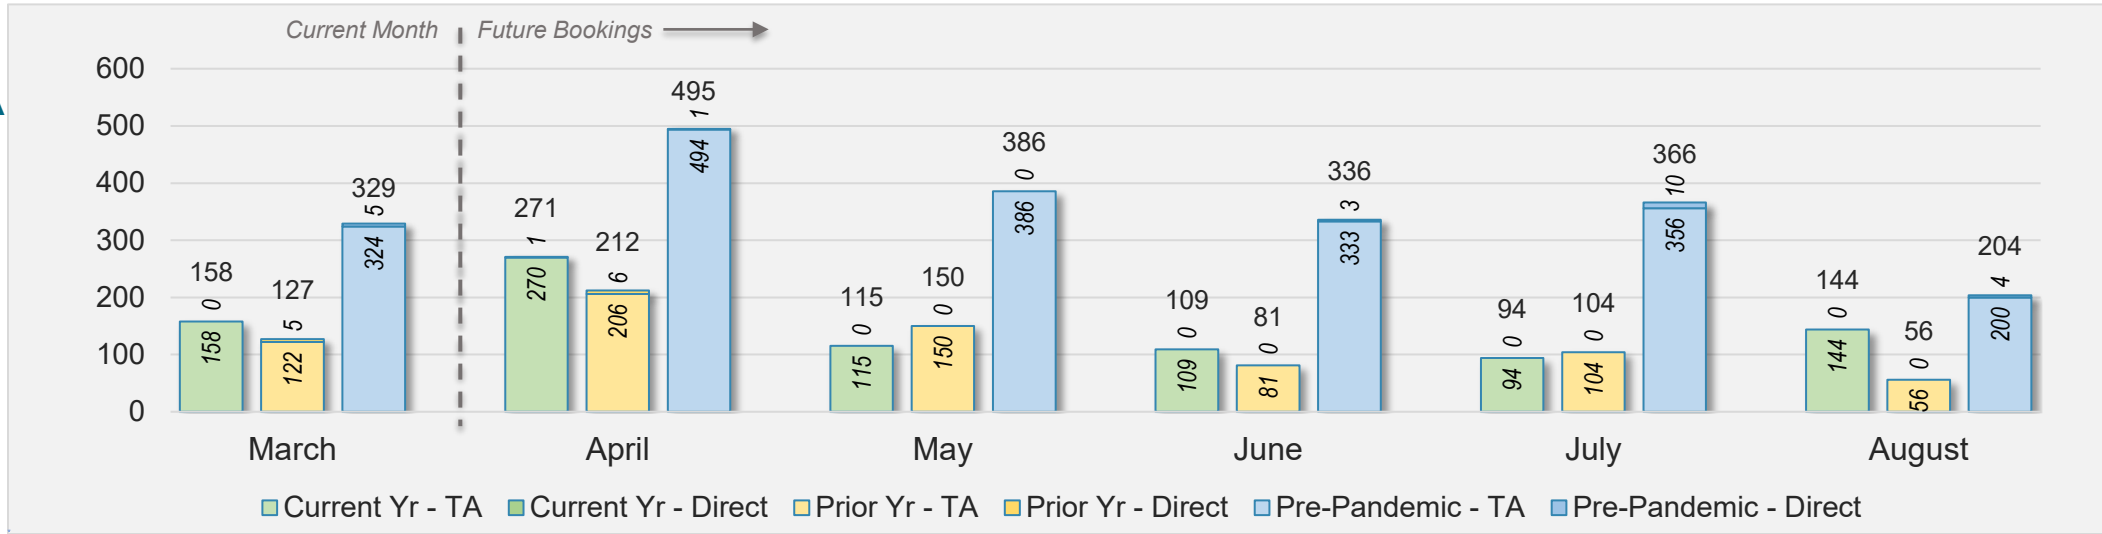

Hawai'i Island (continued)

March 2024 Direct and Travel Agency Bookings to Hawai'i

AUSTRALIA

Source: ForwardKeys as of 3/10/24