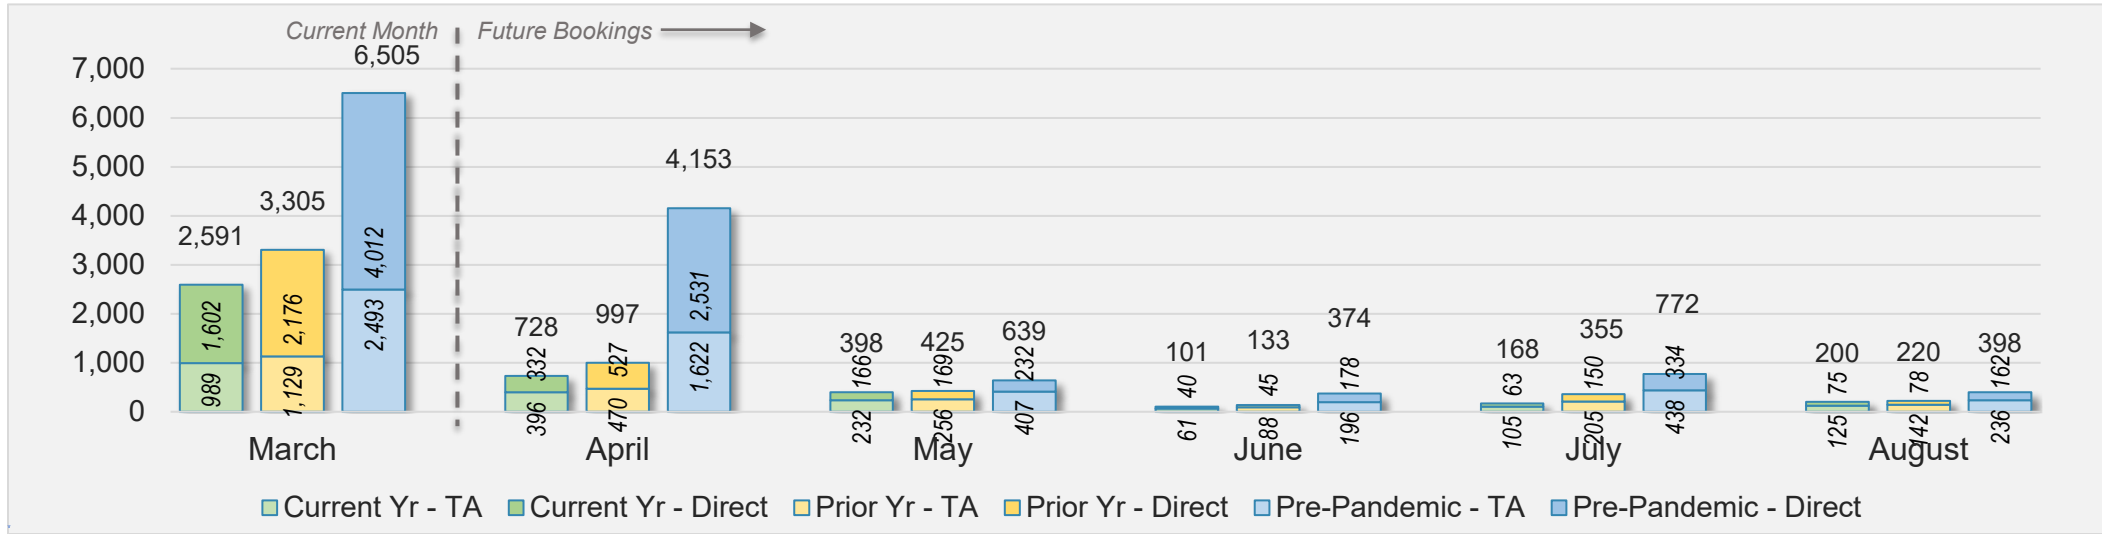

Source: ForwardKeys as of 3/10/24

March 2024 Direct and Travel Agency Bookings to Hawai'i

Source: ForwardKeys as of 3/10/24

Kaua'i (continued)

March 2024 Direct and Travel Agency Bookings to Hawai'i

CANADA