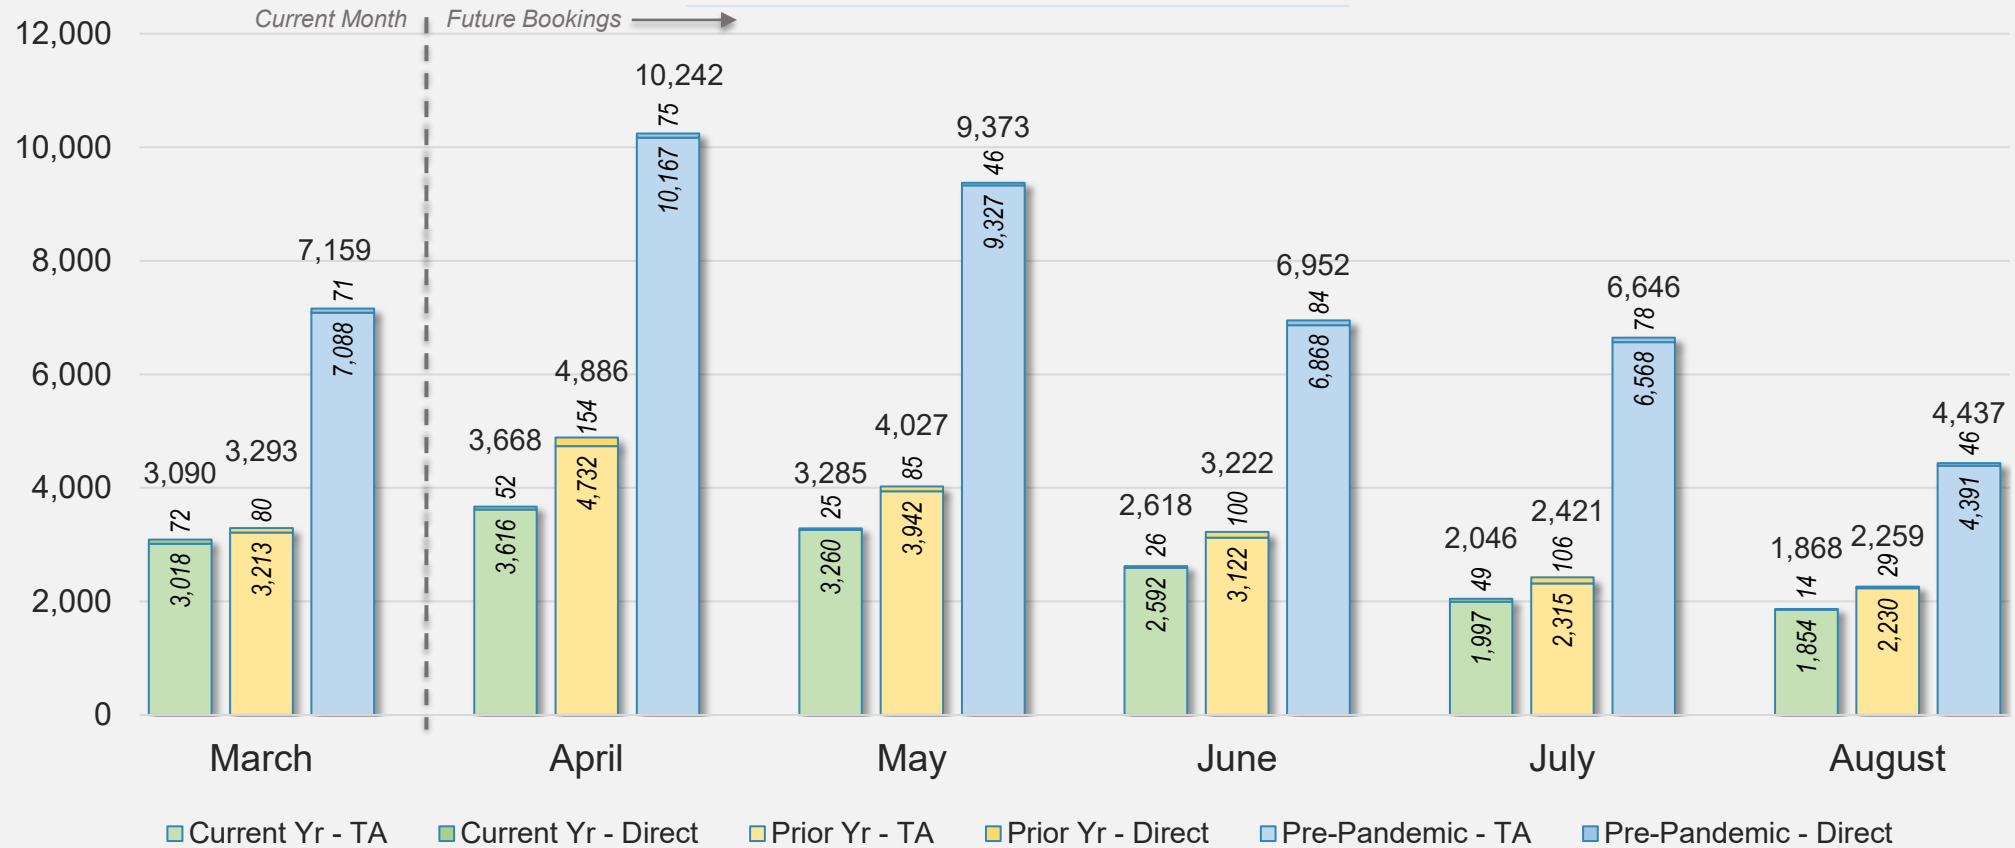

March 2024

Source: ForwardKeys as of 3/10/24

AUSTRALIA

Direct and Travel Agency Bookings to Hawaii Current vs. Prior vs. Pre-Pandemic Periods

March 2024

Source: ForwardKeys as of 3/10/24

March 2024 Direct and Travel Agency Bookings to Hawai'i

U.S.

Source: ForwardKeys as of 3/10/24

March 2024 Direct and Travel Agency Bookings to Hawai'i

JAPAN

Source: ForwardKeys as of 3/10/24

O'ahu (continued)

March 2024 Direct and Travel Agency Bookings to Hawai'i