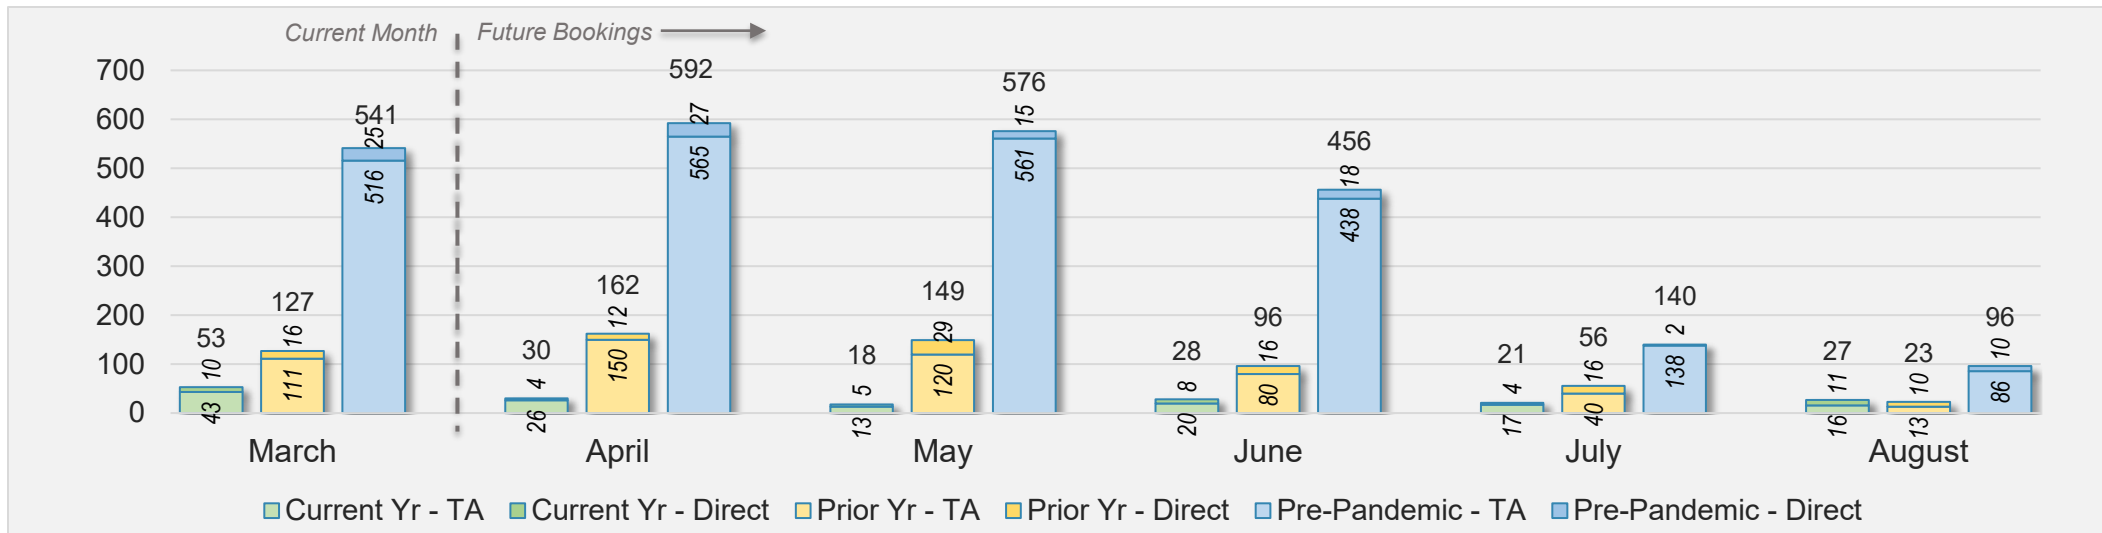

Source: ForwardKeys as of 3/10/24

Maui (continued)

March 2024 Direct and Travel Agency Bookings to Hawai'i

CANADA

Source: ForwardKeys as of 3/10/24

March 2024 Direct and Travel Agency Bookings to Hawai'i

KOREA