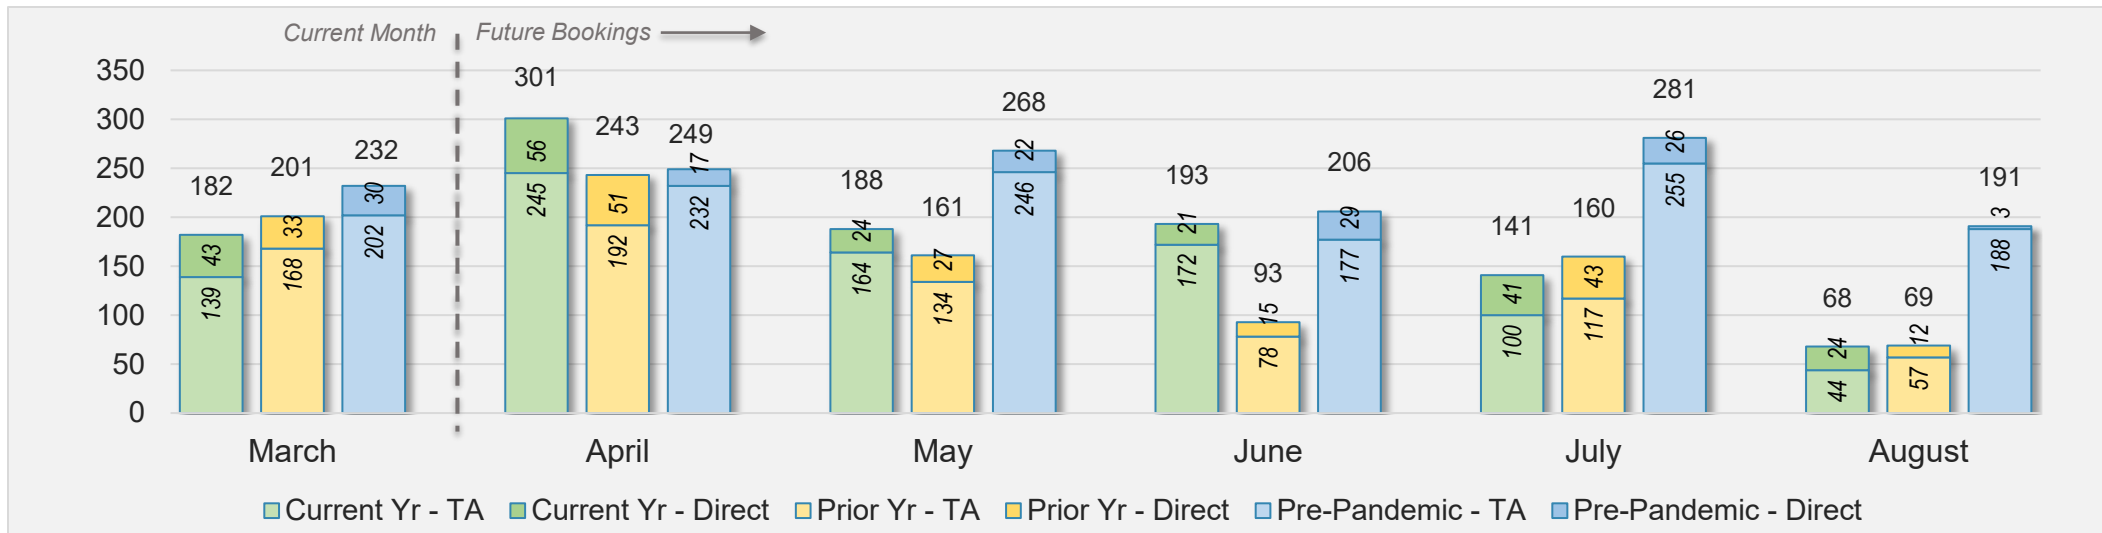

Source: ForwardKeys as of 3/10/24

March 2024 Direct and Travel Agency Bookings to Hawai'i

KOREA

Source: ForwardKeys as of 3/10/24

Kaua'i (continued)

March 2024 Direct and Travel Agency Bookings to Hawai'i

AUSTRALIA

Source: ForwardKeys as of 3/10/24

Hawai'i Island

March 2024 Direct and Travel Agency Bookings to Hawai'i

March 2024 Direct and Travel Agency Bookings to Hawai'i

Hawai'i Island (continued)

March 2024 Direct and Travel Agency Bookings to Hawai'i

CANADA

Source: ForwardKeys as of 3/10/24

March 2024 Direct and Travel Agency Bookings to Hawai'i

KOREA

Source: ForwardKeys as of 3/10/24

Hawai'i Island (continued)

March 2024 Direct and Travel Agency Bookings to Hawai'i