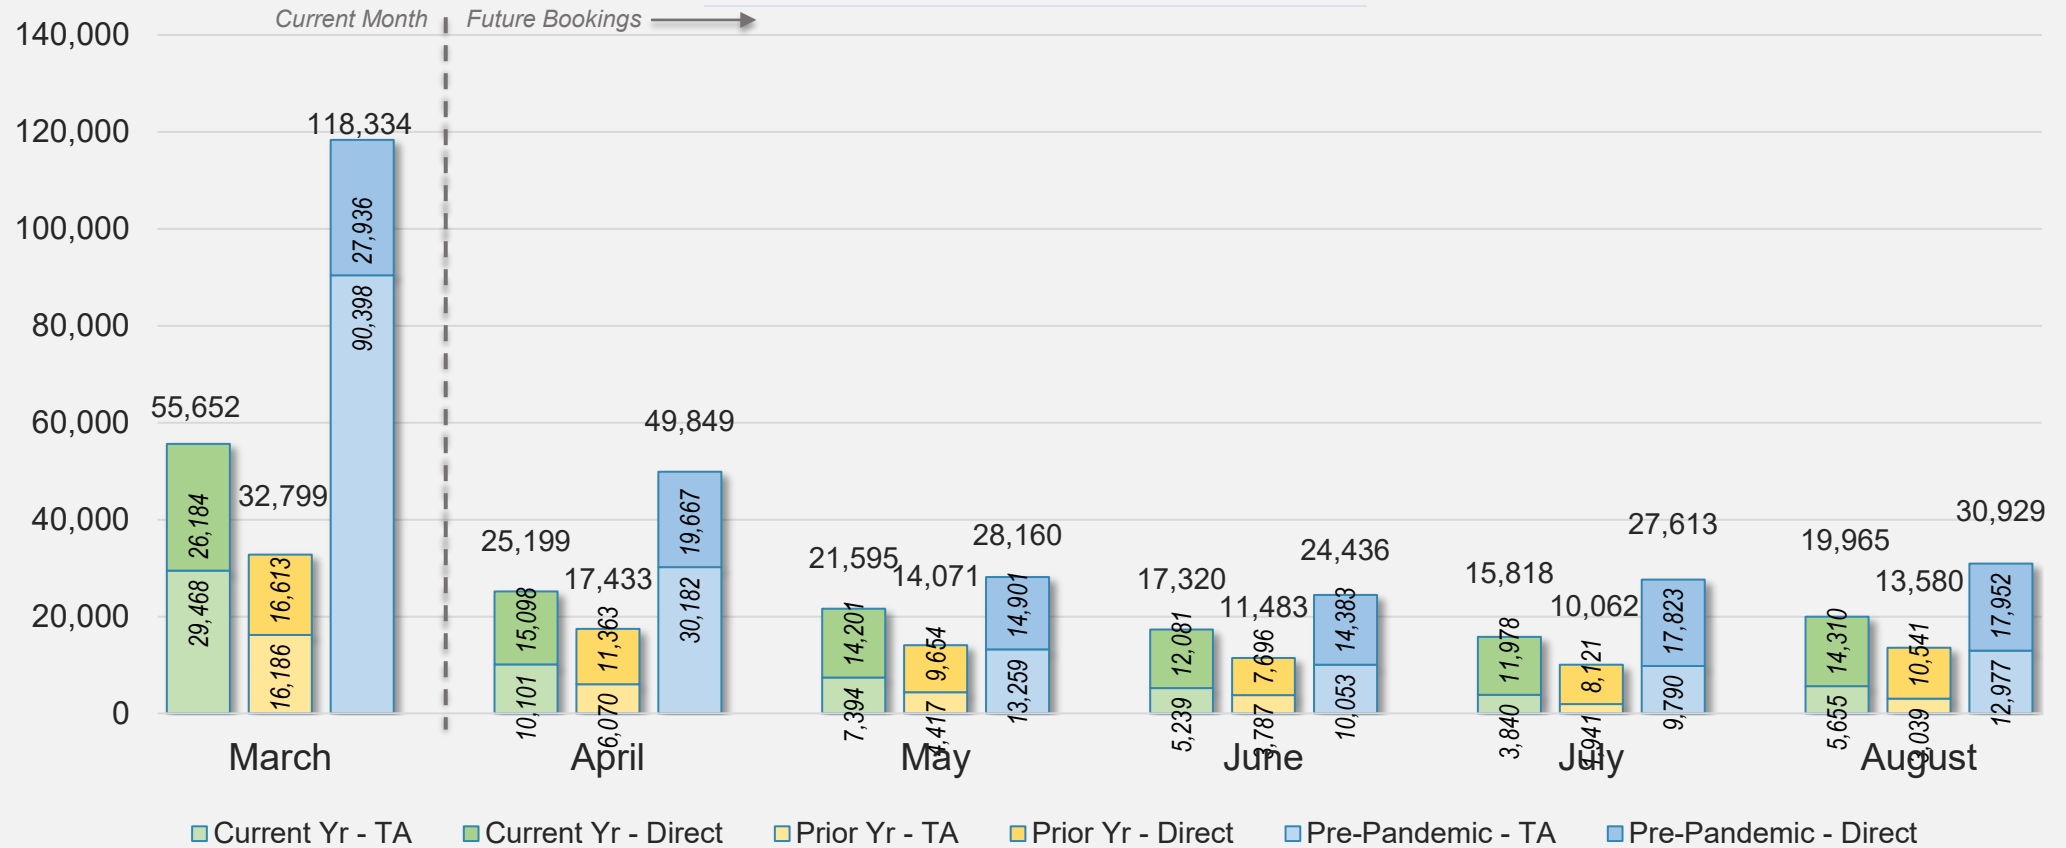

Forward Keys Index

- Bookings
 - Net sum of the number of visitors from Sales transactions counted, including Exchanges and Refunds.
- Current Year / Previous Year / Pre-pandemic
 - In the analysis results, "Current Year" refers to the period being analyzed. "Previous Year" refers to the time unit in the previous year equivalent to the "Current Year" (for year-on-year comparison purposes). "Pre-pandemic" refers to the equivalent period in 2019 to the Current period, using only 2019 data as a reference.
- Direct
 - Refers to tickets purchased directly through the airline, typically via an airline's website.
- Travel Agency
 - Refers to associated with an ARC/IATA number (or otherwise retail).

Direct and Travel Agency Bookings to Hawaii Current vs. Prior vs. Pre-Pandemic Periods

March 2024

Source: ForwardKeys as of 3/10/24

JAPAN

Direct and Travel Agency Bookings to Hawaii Current vs. Prior vs. Pre-Pandemic Periods

March 2024

Source: ForwardKeys as of 3/10/24

CANADA

Direct and Travel Agency Bookings to Hawaii Current vs. Prior vs. Pre-Pandemic Periods March 2024

Source: ForwardKeys as of 3/10/24

KOREA

Direct and Travel Agency Bookings to Hawaii Current vs. Prior vs. Pre-Pandemic Periods