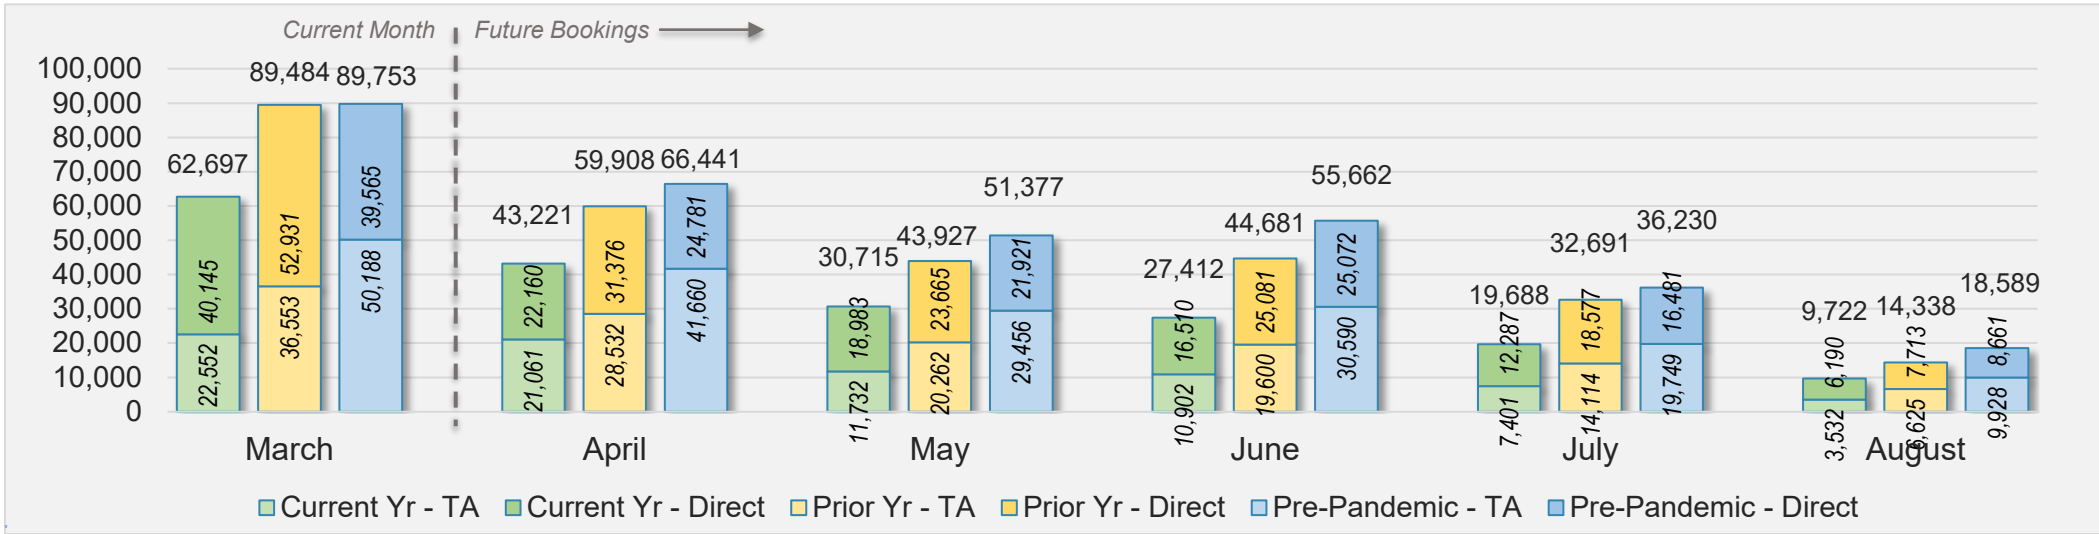

CANADA

Source: ForwardKeys as of 3/10/24

March 2024 Direct and Travel Agency Bookings to Hawai'i

KOREA

Source: ForwardKeys as of 3/10/24

O'ahu (continued)

March 2024 Direct and Travel Agency Bookings to Hawai'i

AUSTRALIA

Source: ForwardKeys as of 3/10/24

Maui

March 2024 Direct and Travel Agency Bookings to Hawai'i

U.S.

Source: ForwardKeys as of 3/10/24

March 2024 Direct and Travel Agency Bookings to Hawai'i

JAPAN

Source: ForwardKeys as of 3/10/24

Maui (continued)

March 2024 Direct and Travel Agency Bookings to Hawai'i

CANADA

Source: ForwardKeys as of 3/10/24

March 2024 Direct and Travel Agency Bookings to Hawai'i

KOREA