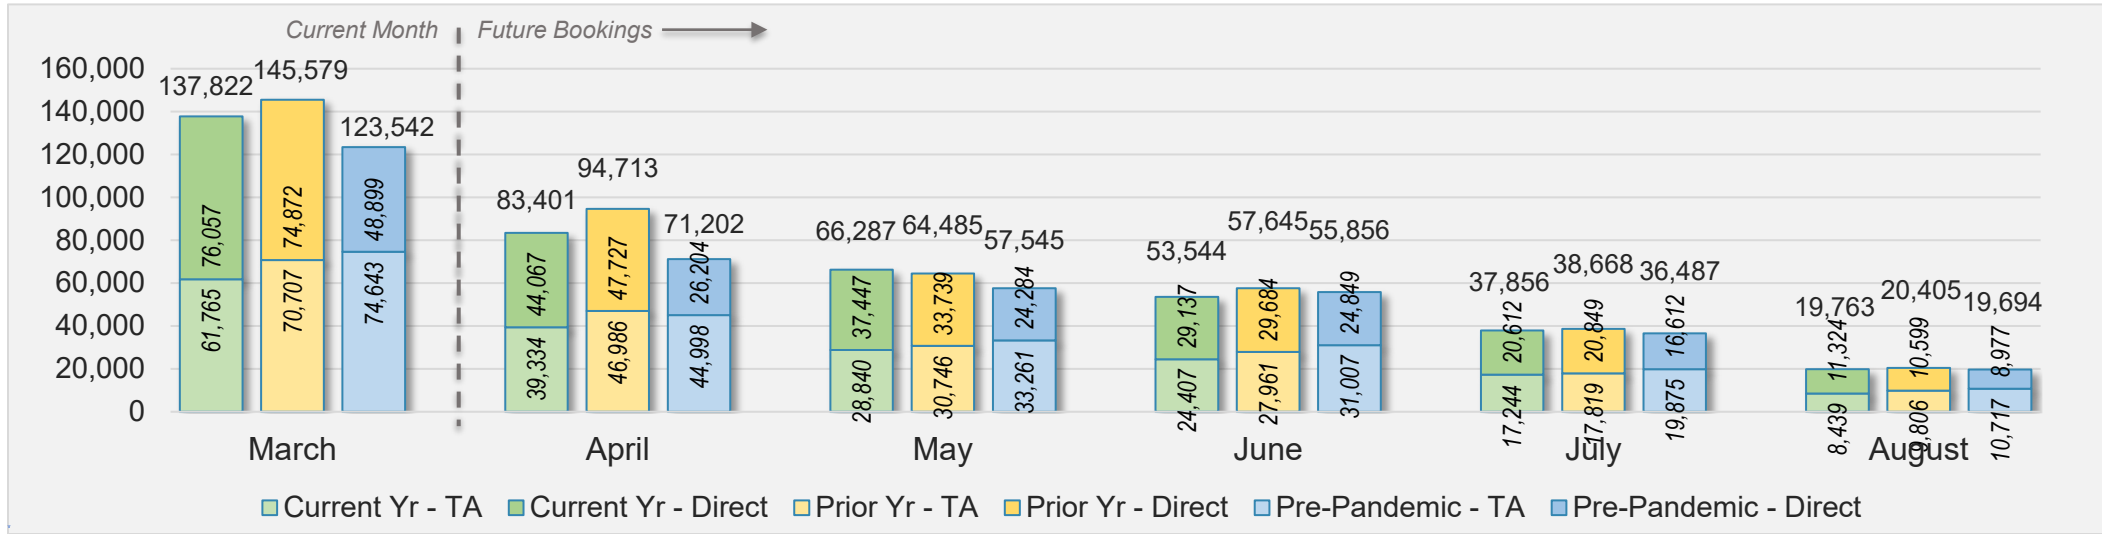

March 2024 Direct and Travel Agency Bookings to Hawai'i

U.S.

Source: ForwardKeys as of 3/10/24