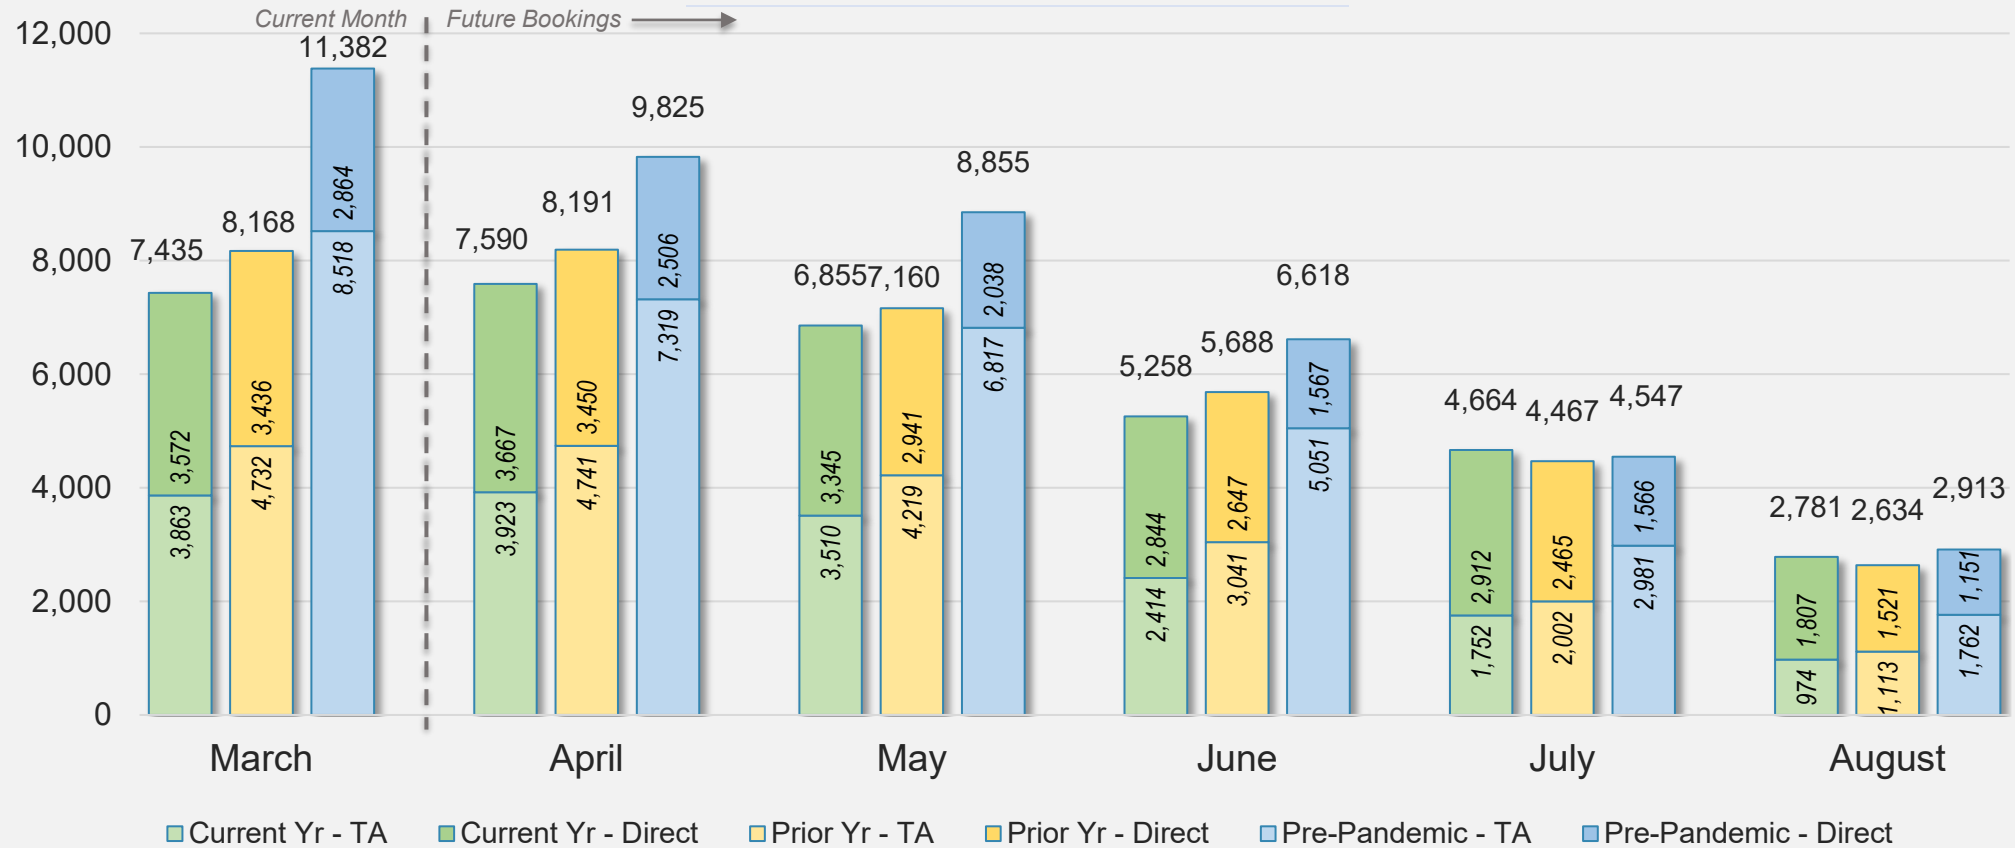

Forward Keys Index

- Bookings
 - Net sum of the number of visitors from Sales transactions counted, including Exchanges and Refunds.
- Current Year / Previous Year / Pre-pandemic
 - In the analysis results, "Current Year" refers to the period being analyzed. "Previous Year" refers to the time unit in the previous year equivalent to the "Current Year" (for year-on-year comparison purposes). "Pre-pandemic" refers to the equivalent period in 2019 to the Current period, using only 2019 data as a reference.
- Direct
 - Refers to tickets purchased directly through the airline, typically via an airline's website.
- Travel Agency
 - Refers to associated with an ARC/IATA number (or otherwise retail).

March 2024

Source: ForwardKeys as of 3/10/24

CANADA

Direct and Travel Agency Bookings to Hawaii Current vs. Prior vs. Pre-Pandemic Periods March 2024

Source: ForwardKeys as of 3/10/24

KOREA

Direct and Travel Agency Bookings to Hawaii Current vs. Prior vs. Pre-Pandemic Periods

March 2024

Source: ForwardKeys as of 3/10/24

AUSTRALIA

Direct and Travel Agency Bookings to Hawaii Current vs. Prior vs. Pre-Pandemic Periods

March 2024

Source: ForwardKeys as of 3/10/24

March 2024 Direct and Travel Agency Bookings to Hawai'i