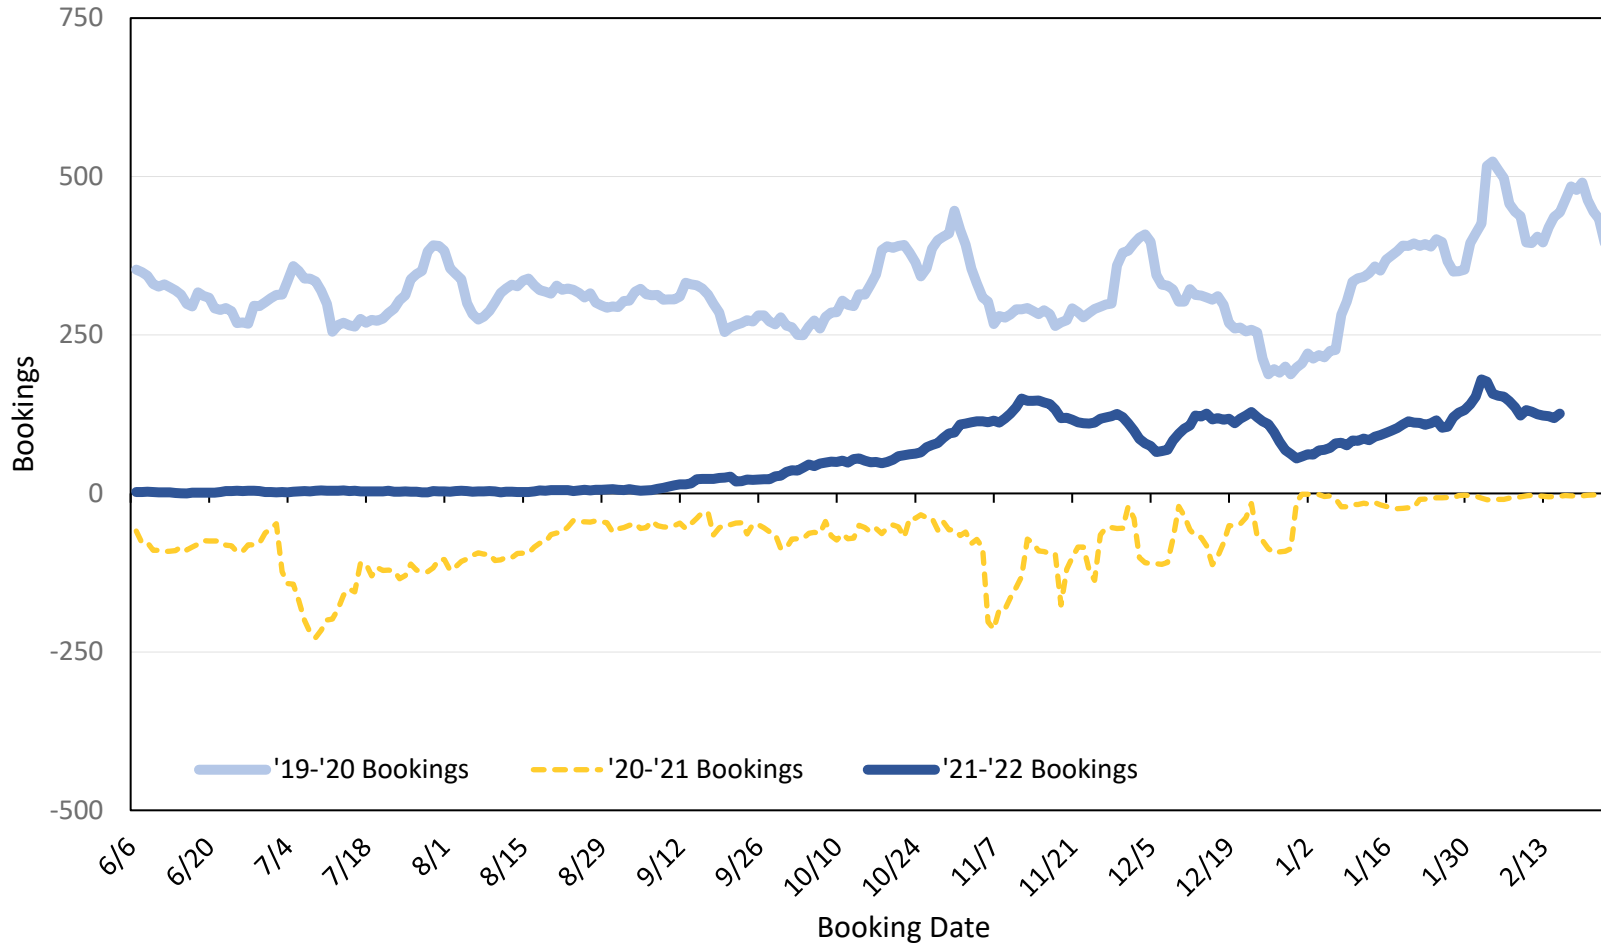

Update: Feb 19, 2022

Travel Agency Bookings to Hawaii for Future Arrivals* Based on a 7-day Moving Average as of February 19, 2022 Canada

*Future Arrivals refers to all 'future' arrivals relative to a given Booking Date.
Source: Global Agency Pro

Travel Agency Bookings to Hawaii for Future Arrivals* Based on a 7-day Moving Average as of February 19, 2022 Korea

*Future Arrivals refers to all 'future' arrivals relative to a given Booking Date.
Source: Global Agency Pro

Update: Feb 19, 2022

Travel Agency Bookings to Hawaii for Future Arrivals*

Based on a 7-day Moving Average as of February 19, 2022

Australia

*Future Arrivals refers to all 'future' arrivals relative to a given Booking Date.
 Source: Global Agency Pro