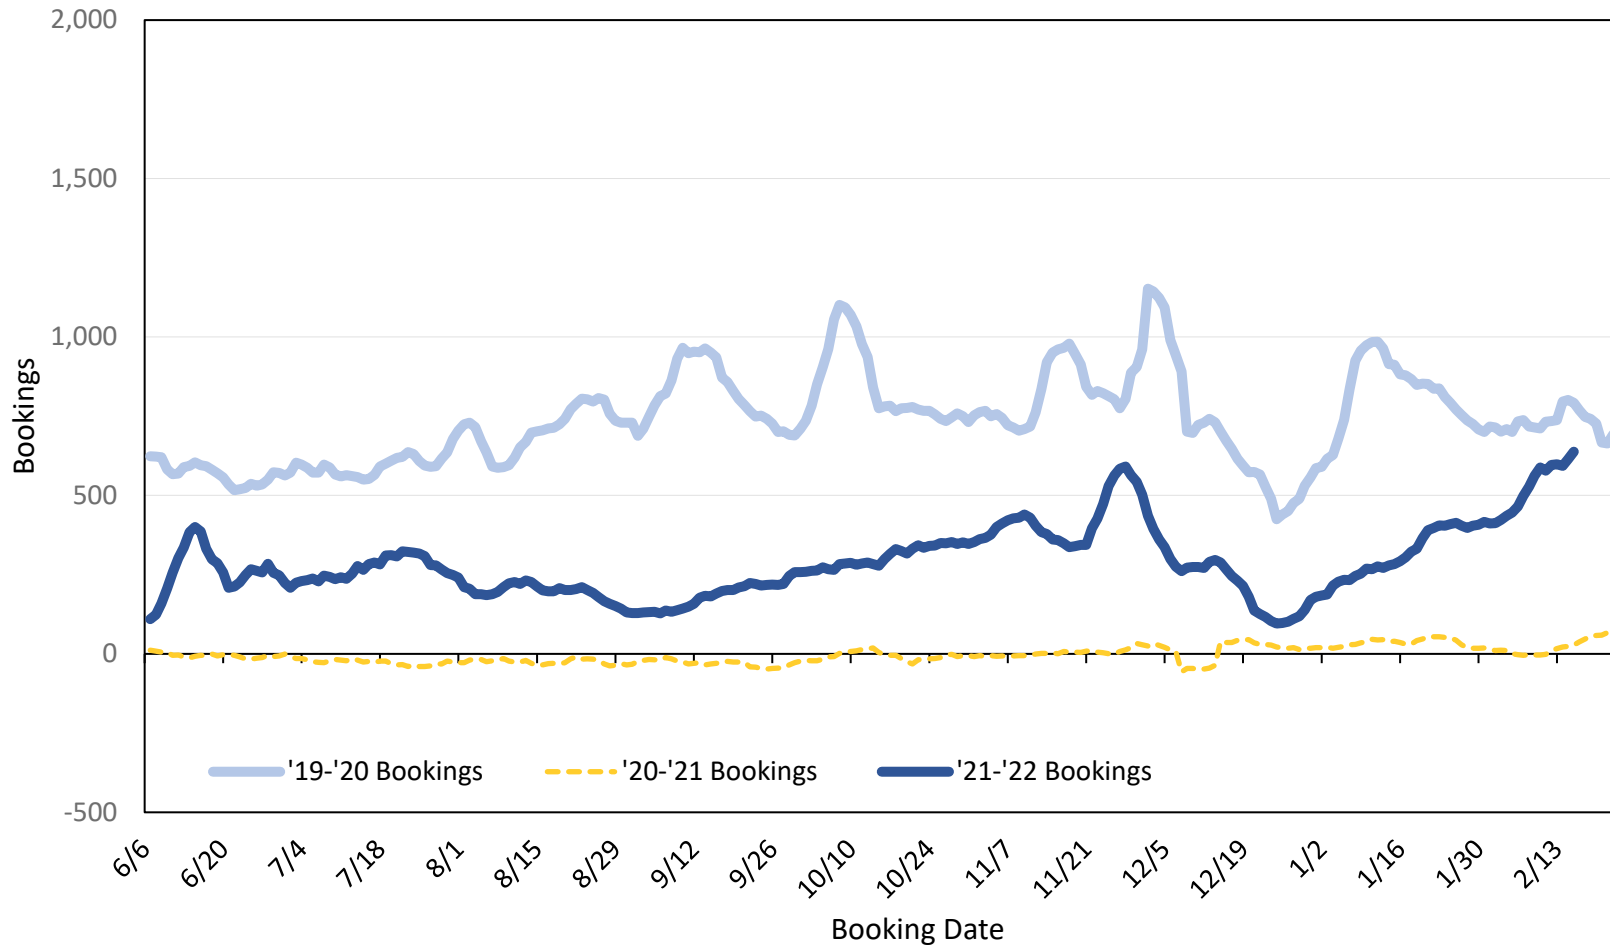

Global Agency Pro Index

- **Bookings**
 - Net sum of the number of visitors (i.e., excluding Hawai'i residents and inter-island travelers) from Sales transactions counted, including Exchanges and Refunds.
- **Booking Date**
 - The date on which the ticket was purchased by the passenger. Also known as the Sales Date.
- **Travel Date**
 - The date on which travel is expected to take place.
- **Point of Origin Country**
 - The country which contains the airport at which the ticket started.
- **Travel Agency**
 - Travel Agency associated with the ticket is doing business (DBA).

Travel Agency Bookings to Hawaii for Future Arrivals*

Based on a 7-day Moving Average as of February 19, 2022

U.S.

*Future Arrivals refers to all 'future' arrivals relative to a given Booking Date.
 Source: Global Agency Pro

Travel Agency Bookings to Hawaii for Future Arrivals* Based on a 7-day Moving Average as of February 19, 2022 Japan

*Future Arrivals refers to all 'future' arrivals relative to a given Booking Date.
Source: Global Agency Pro

Update: Feb 19, 2022

Travel Agency Bookings to Hawaii for Future Arrivals* Based on a 7-day Moving Average as of February 19, 2022 Canada

*Future Arrivals refers to all 'future' arrivals relative to a given Booking Date.
Source: Global Agency Pro