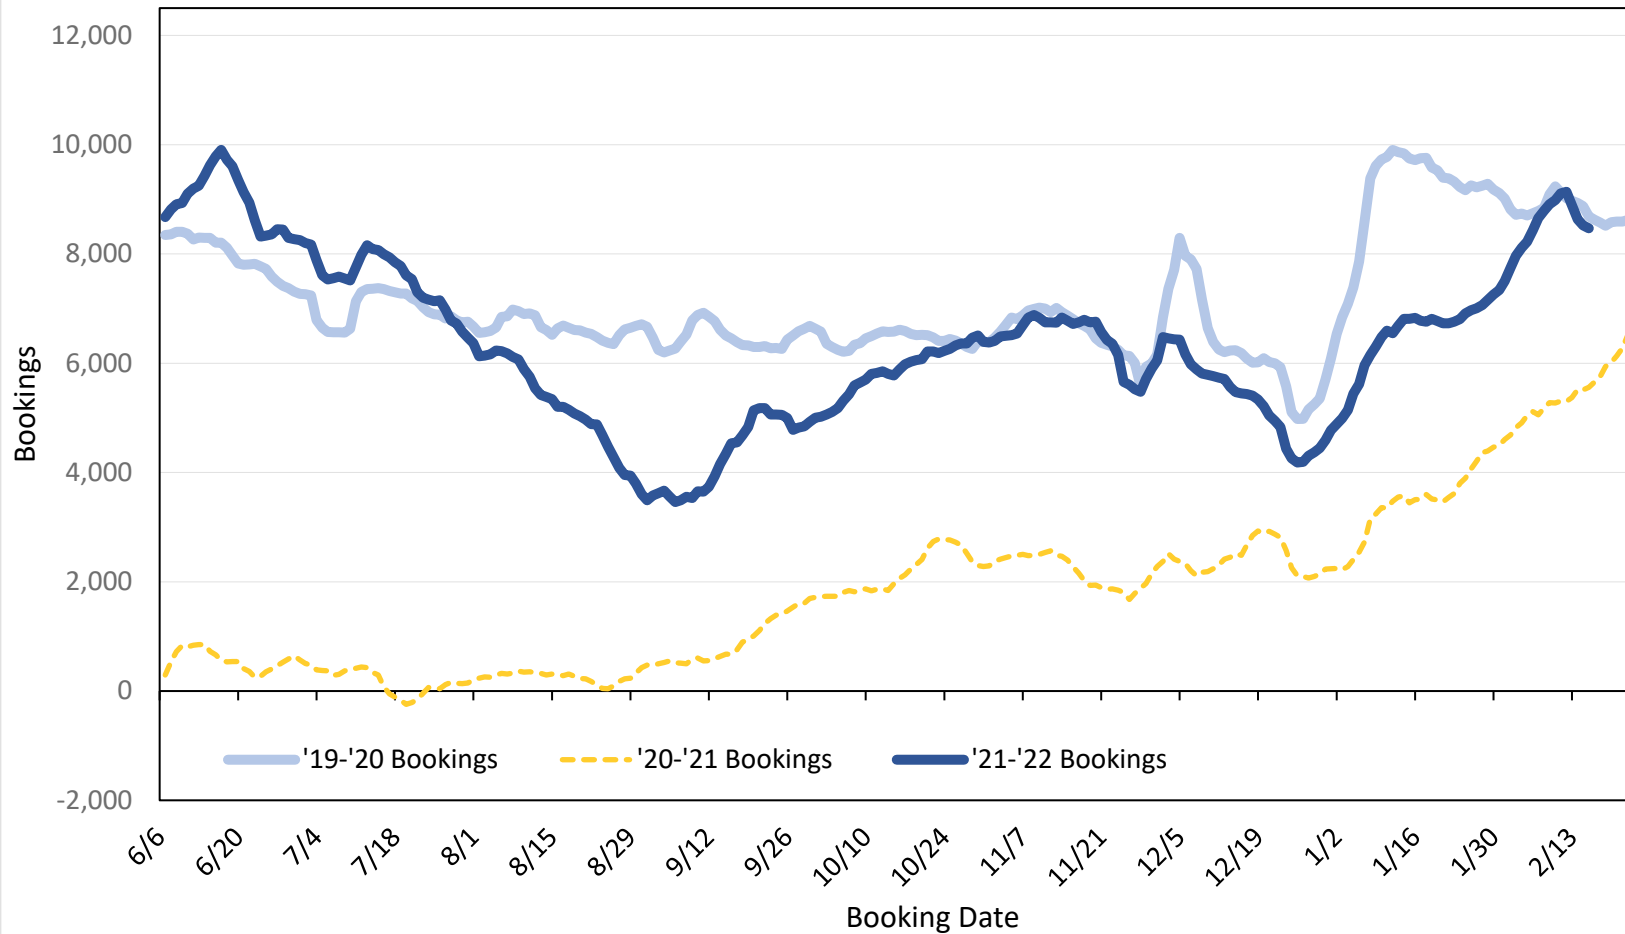

TRAVEL AGENCY BOOKING TRENDS

FEBRUARY 21, 2022

Global Agency Pro

- HTA subscribes to Global Agency Pro, an online travel distribution system consisting of Travel Agency data.
- Global Agency Pro provides access to over 90% of the world's Travel Agency airline transactions.
- The database consists of five years of historical ticketing data and one year of advance purchase data.
- The information is updated daily with a recency of two days prior to current date.

Global Agency Pro Index

- **Bookings**
 - Net sum of the number of visitors (i.e., excluding Hawai'i residents and inter-island travelers) from Sales transactions counted, including Exchanges and Refunds.
- **Booking Date**
 - The date on which the ticket was purchased by the passenger. Also known as the Sales Date.
- **Travel Date**
 - The date on which travel is expected to take place.
- **Point of Origin Country**
 - The country which contains the airport at which the ticket started.
- **Travel Agency**
 - Travel Agency associated with the ticket is doing business (DBA).

Travel Agency Bookings to Hawaii for Future Arrivals*

Based on a 7-day Moving Average as of February 19, 2022

U.S.

*Future Arrivals refers to all 'future' arrivals relative to a given Booking Date.
 Source: Global Agency Pro