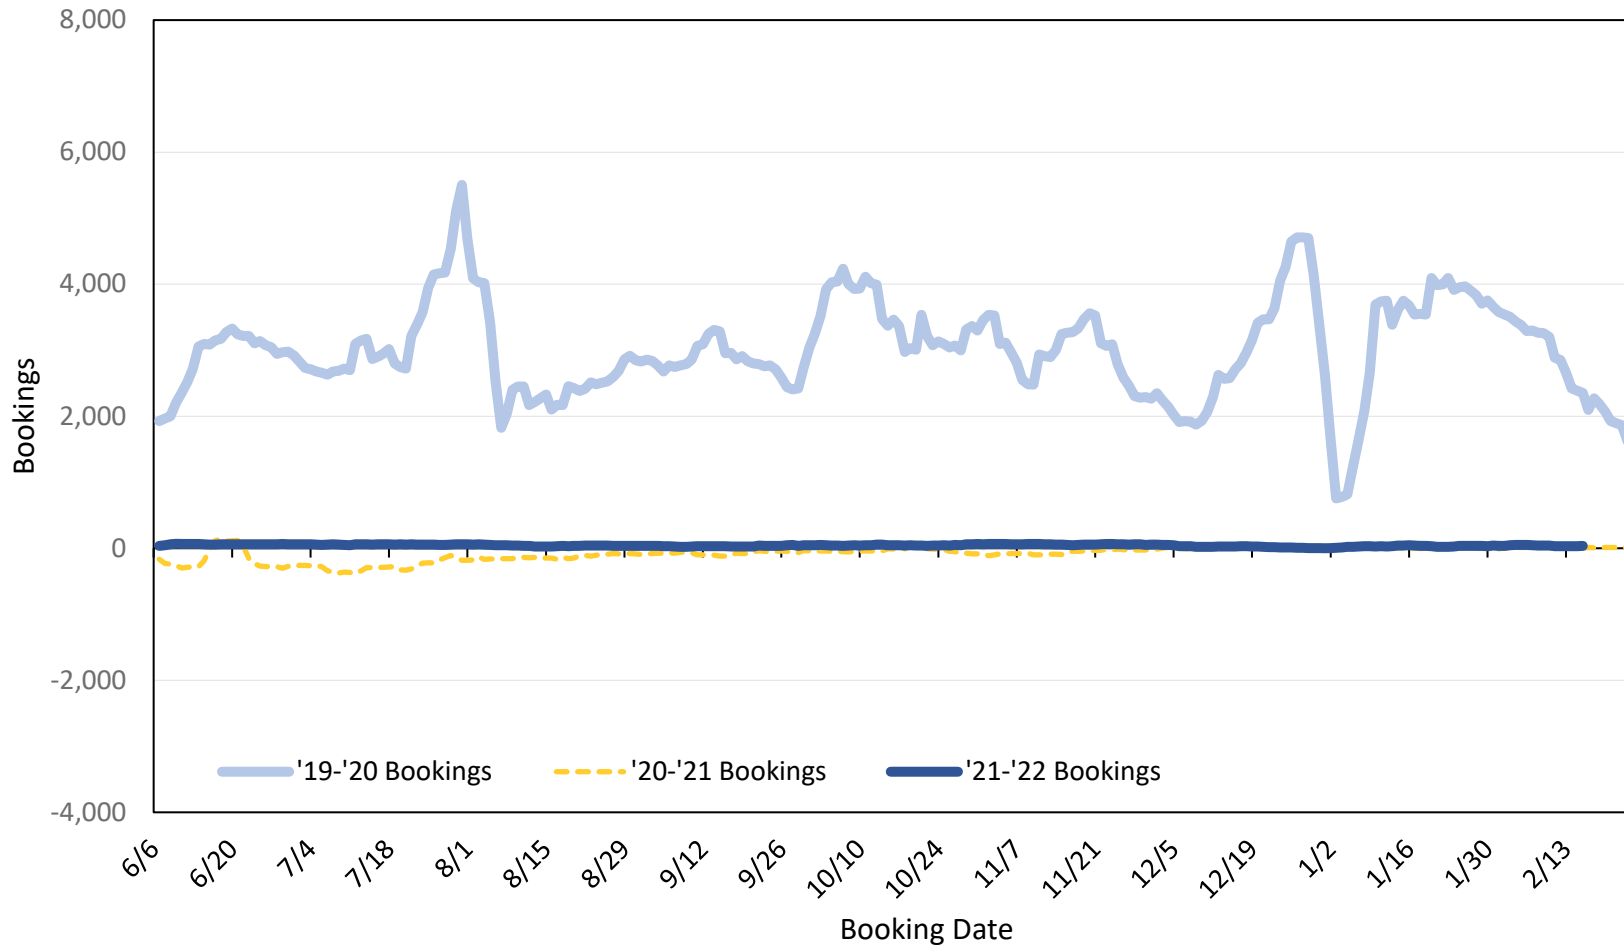

Global Agency Pro Index

- **Bookings**
 - Net sum of the number of visitors (i.e., excluding Hawai'i residents and inter-island travelers) from Sales transactions counted, including Exchanges and Refunds.
- **Booking Date**
 - The date on which the ticket was purchased by the passenger. Also known as the Sales Date.
- **Travel Date**
 - The date on which travel is expected to take place.
- **Point of Origin Country**
 - The country which contains the airport at which the ticket started.
- **Travel Agency**
 - Travel Agency associated with the ticket is doing business (DBA).

Travel Agency Bookings to Hawaii for Future Arrivals*

Based on a 7-day Moving Average as of February 19, 2022

U.S.

*Future Arrivals refers to all 'future' arrivals relative to a given Booking Date.
 Source: Global Agency Pro

Travel Agency Bookings to Hawaii for Future Arrivals* Based on a 7-day Moving Average as of February 19, 2022 Japan

*Future Arrivals refers to all 'future' arrivals relative to a given Booking Date.
Source: Global Agency Pro