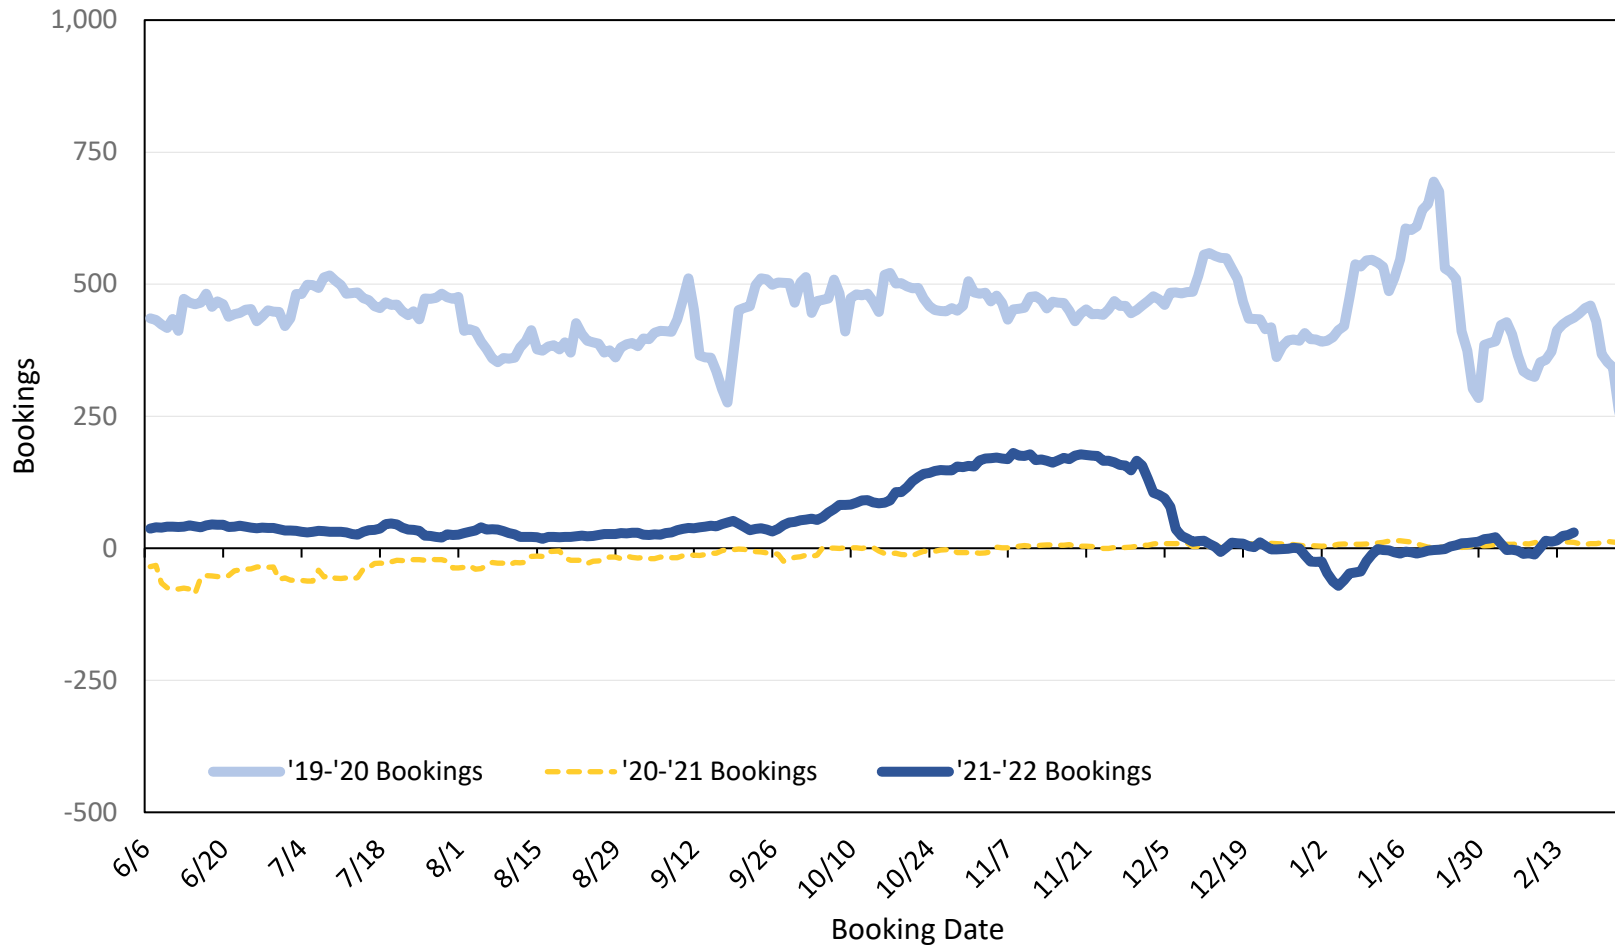

Travel Agency Bookings to Hawaii for Future Arrivals* Based on a 7-day Moving Average as of February 19, 2022 Korea

*Future Arrivals refers to all 'future' arrivals relative to a given Booking Date.
Source: Global Agency Pro

Update: Feb 19, 2022