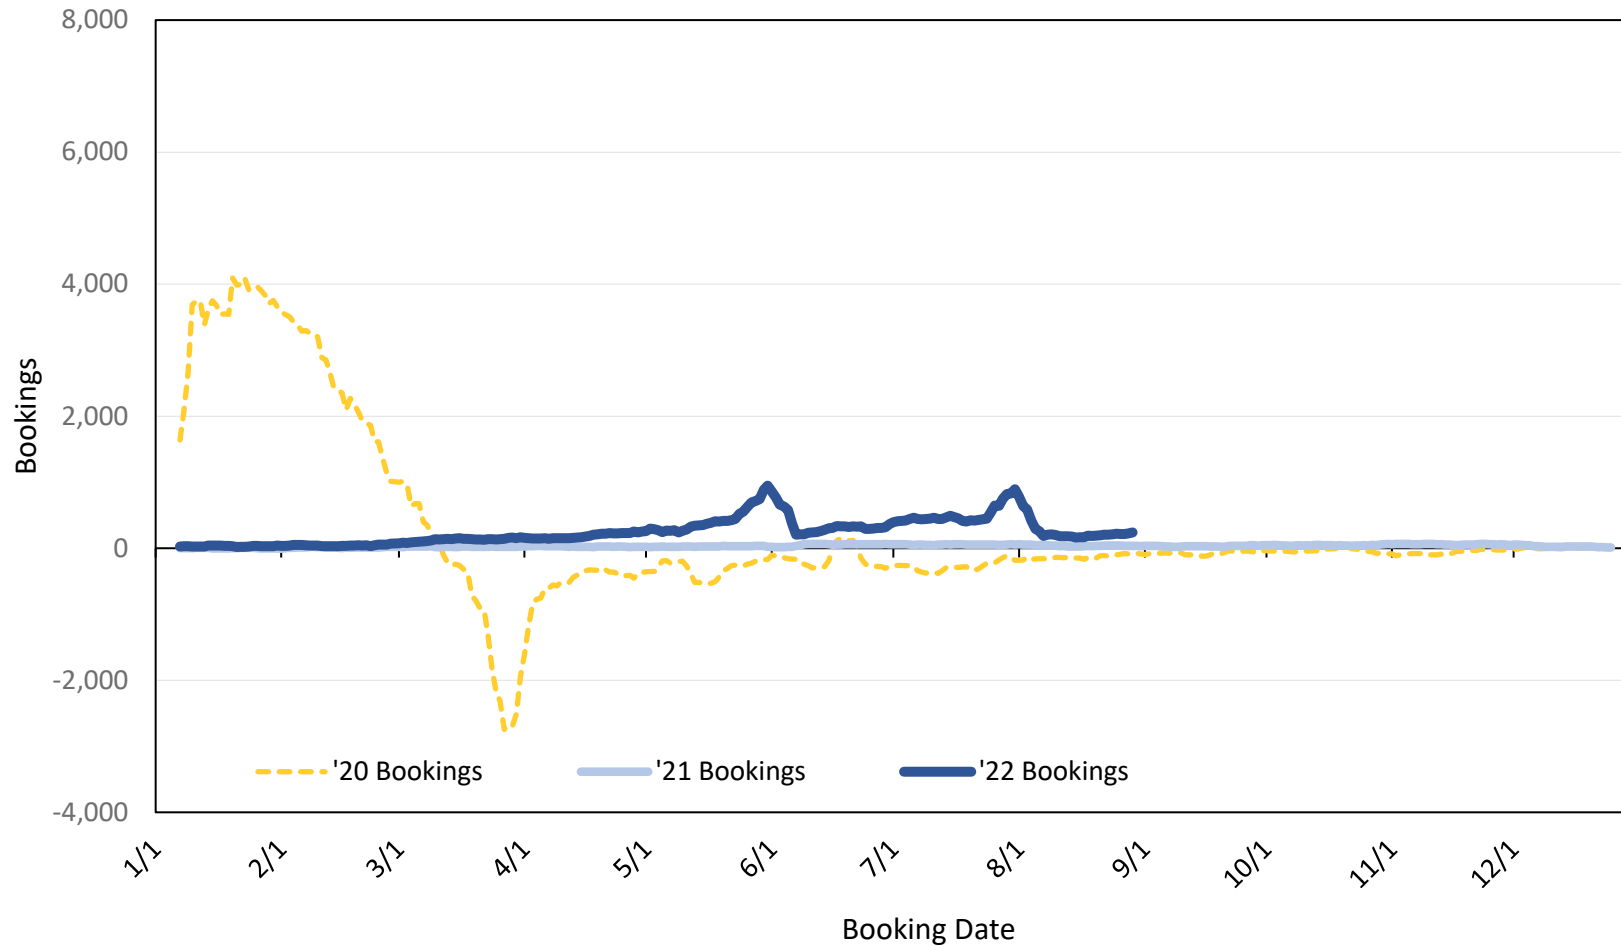

Travel Agency Bookings to Hawaii for Future Arrivals* Based on a 7-day Moving Average as of September 4, 2022 Japan

*Future Arrivals refers to all 'future' arrivals relative to a given Booking Date.
Source: Global Agency Pro

Update: Sep 4, 2022