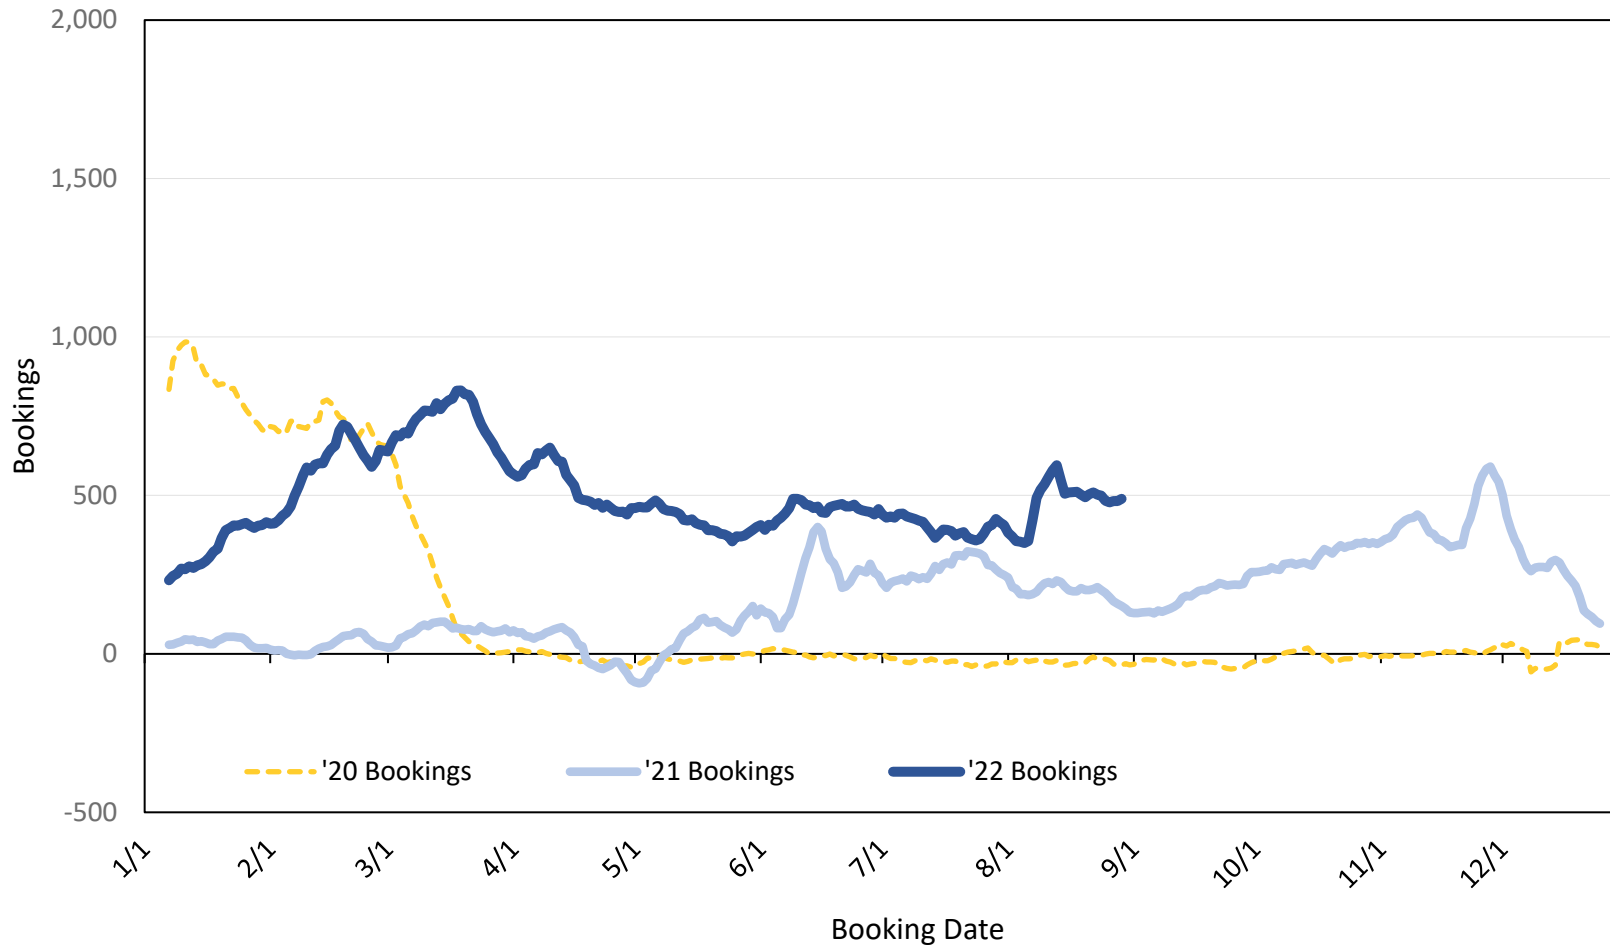

Global Agency Pro Index

- **Bookings**
 - Net sum of the number of visitors (i.e., excluding Hawai'i residents and inter-island travelers) from Sales transactions counted, including Exchanges and Refunds.
- **Booking Date**
 - The date on which the ticket was purchased by the passenger. Also known as the Sales Date.
- **Travel Date**
 - The date on which travel is expected to take place.
- **Point of Origin Country**
 - The country which contains the airport at which the ticket started.
- **Travel Agency**
 - Travel Agency associated with the ticket is doing business (DBA).

Travel Agency Bookings to Hawaii for Future Arrivals* Based on a 7-day Moving Average as of September 4, 2022 U.S.

*Future Arrivals refers to all 'future' arrivals relative to a given Booking Date.
Source: Global Agency Pro

Update: Sep 4, 2022

Travel Agency Bookings to Hawaii for Future Arrivals* Based on a 7-day Moving Average as of September 4, 2022 Japan

*Future Arrivals refers to all 'future' arrivals relative to a given Booking Date.
Source: Global Agency Pro

Update: Sep 4, 2022

Travel Agency Bookings to Hawaii for Future Arrivals* Based on a 7-day Moving Average as of September 4, 2022 Canada

*Future Arrivals refers to all 'future' arrivals relative to a given Booking Date.
Source: Global Agency Pro