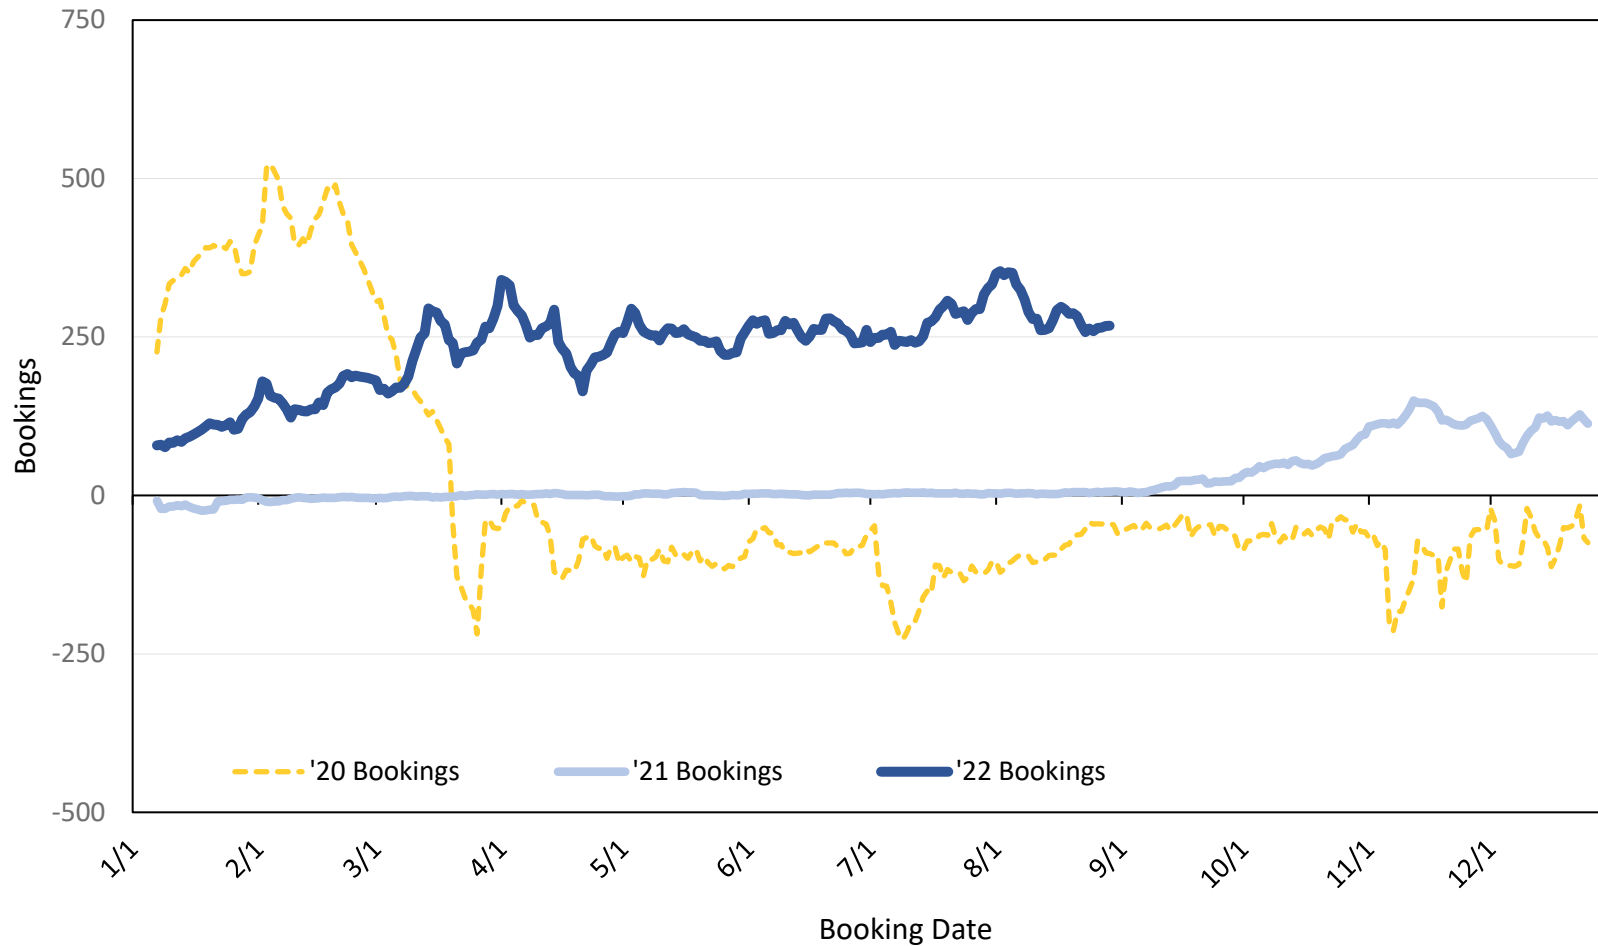

Update: Sep 4, 2022

Travel Agency Bookings to Hawaii for Future Arrivals* Based on a 7-day Moving Average as of September 4, 2022 Canada

*Future Arrivals refers to all 'future' arrivals relative to a given Booking Date.
Source: Global Agency Pro

Update: Sep 4, 2022

Travel Agency Bookings to Hawaii for Future Arrivals* Based on a 7-day Moving Average as of September 4, 2022 Korea

*Future Arrivals refers to all 'future' arrivals relative to a given Booking Date.
Source: Global Agency Pro

Update: Sep 4, 2022

Travel Agency Bookings to Hawaii for Future Arrivals* Based on a 7-day Moving Average as of September 4, 2022 Australia

*Future Arrivals refers to all 'future' arrivals relative to a given Booking Date.
Source: Global Agency Pro