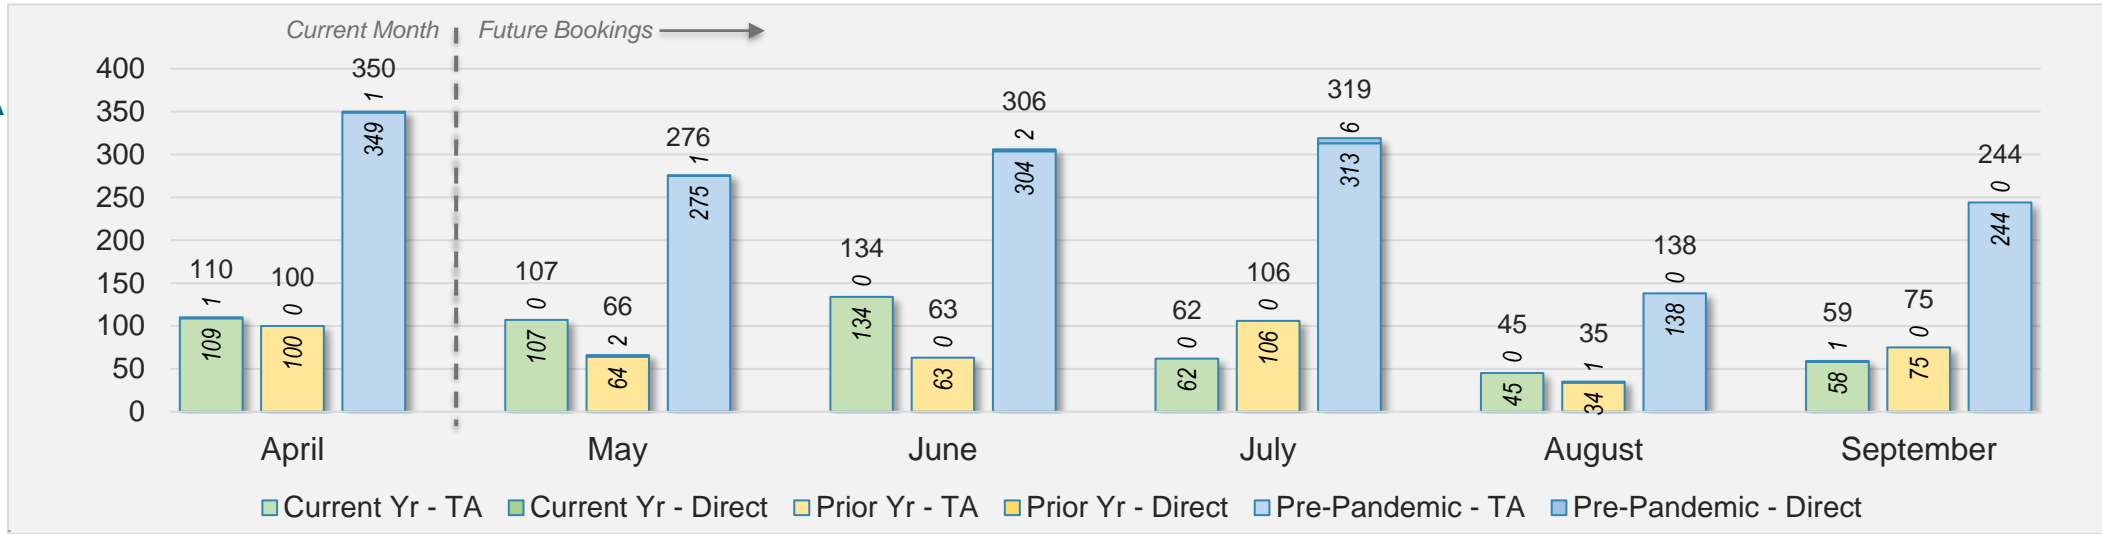

CANADA

Source: ForwardKeys as of 4/14/24

April 2024 Direct and Travel Agency Bookings to Hawai'i

KOREA

Source: ForwardKeys as of 4/14/24

Kaua'i (continued)

April 2024 Direct and Travel Agency Bookings to Hawai'i

AUSTRALIA

Source: ForwardKeys as of 4/14/24

Hawai'i Island

April 2024 Direct and Travel Agency Bookings to Hawai'i

April 2024 Direct and Travel Agency Bookings to Hawai'i

Hawai'i Island (continued)

April 2024 Direct and Travel Agency Bookings to Hawai'i