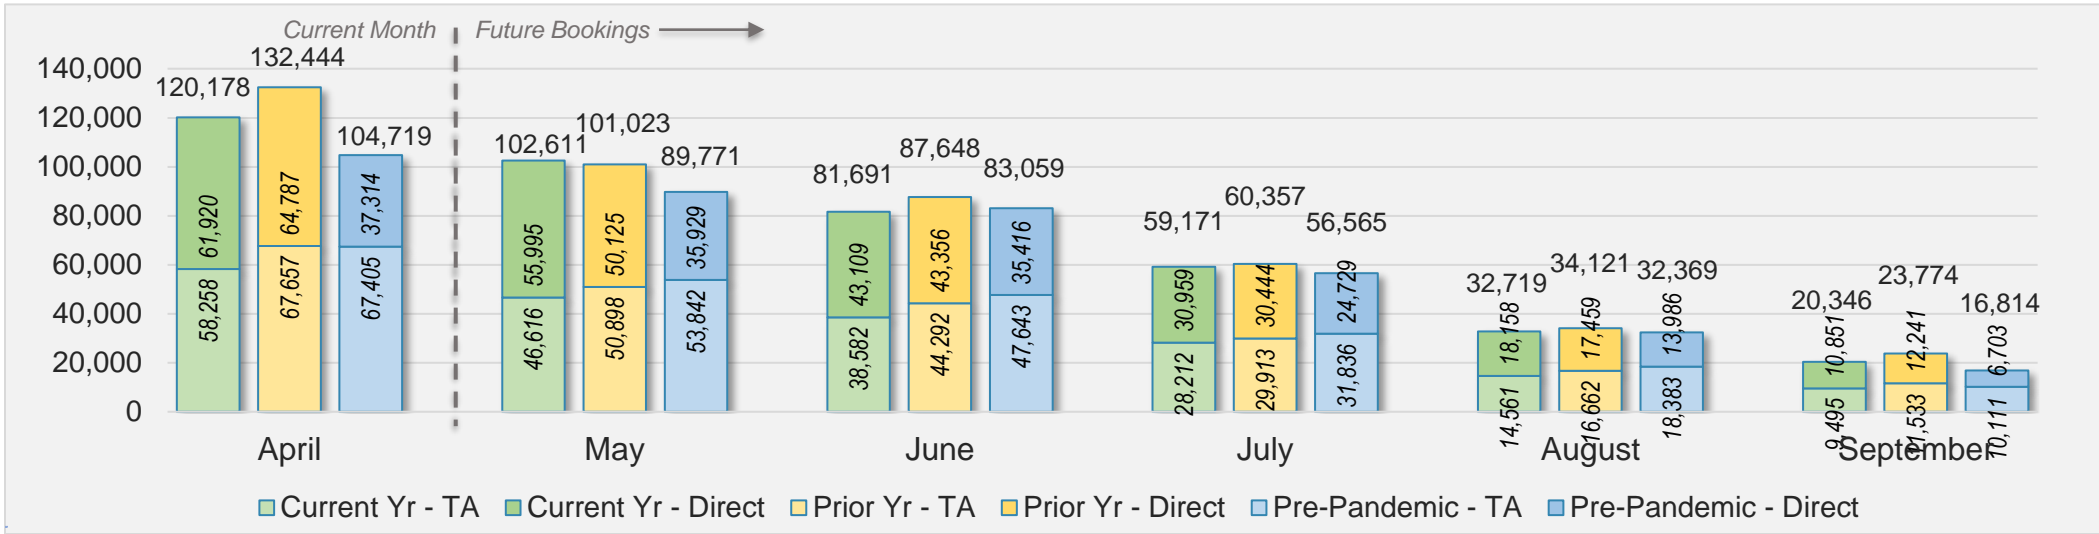

Source: ForwardKeys as of 4/14/24

AUSTRALIA

Direct and Travel Agency Bookings to Hawaii Current vs. Prior vs. Pre-Pandemic Periods April 2024

Source: ForwardKeys as of 4/14/24

April 2024 Direct and Travel Agency Bookings to Hawai'i

April 2024 Direct and Travel Agency Bookings to Hawai'i

O'ahu (continued)

April 2024 Direct and Travel Agency Bookings to Hawai'i

CANADA

Source: ForwardKeys as of 4/14/24

April 2024 Direct and Travel Agency Bookings to Hawai'i