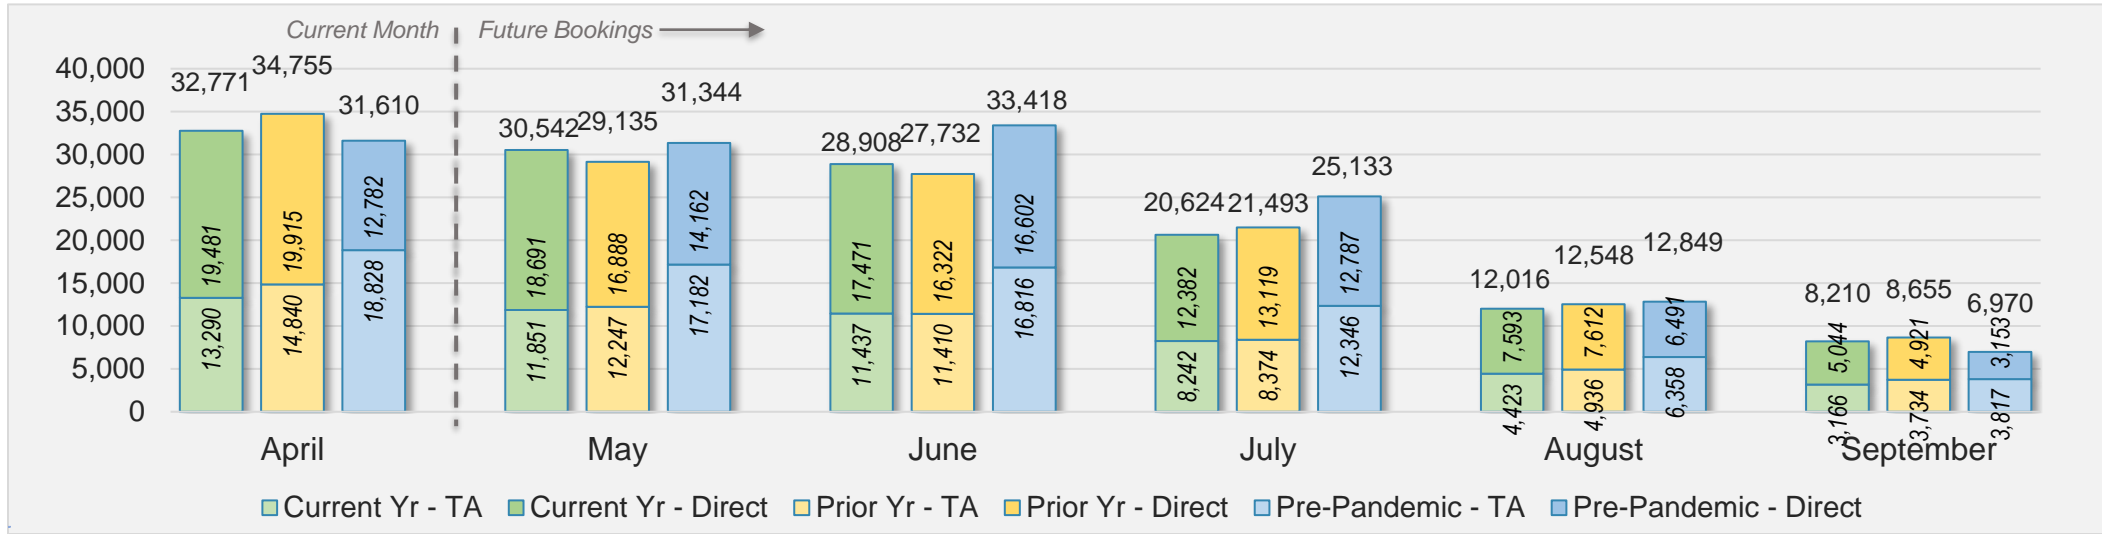

Kaua'i

April 2024 Direct and Travel Agency Bookings to Hawai'i

U.S.

Source: ForwardKeys as of 4/14/24