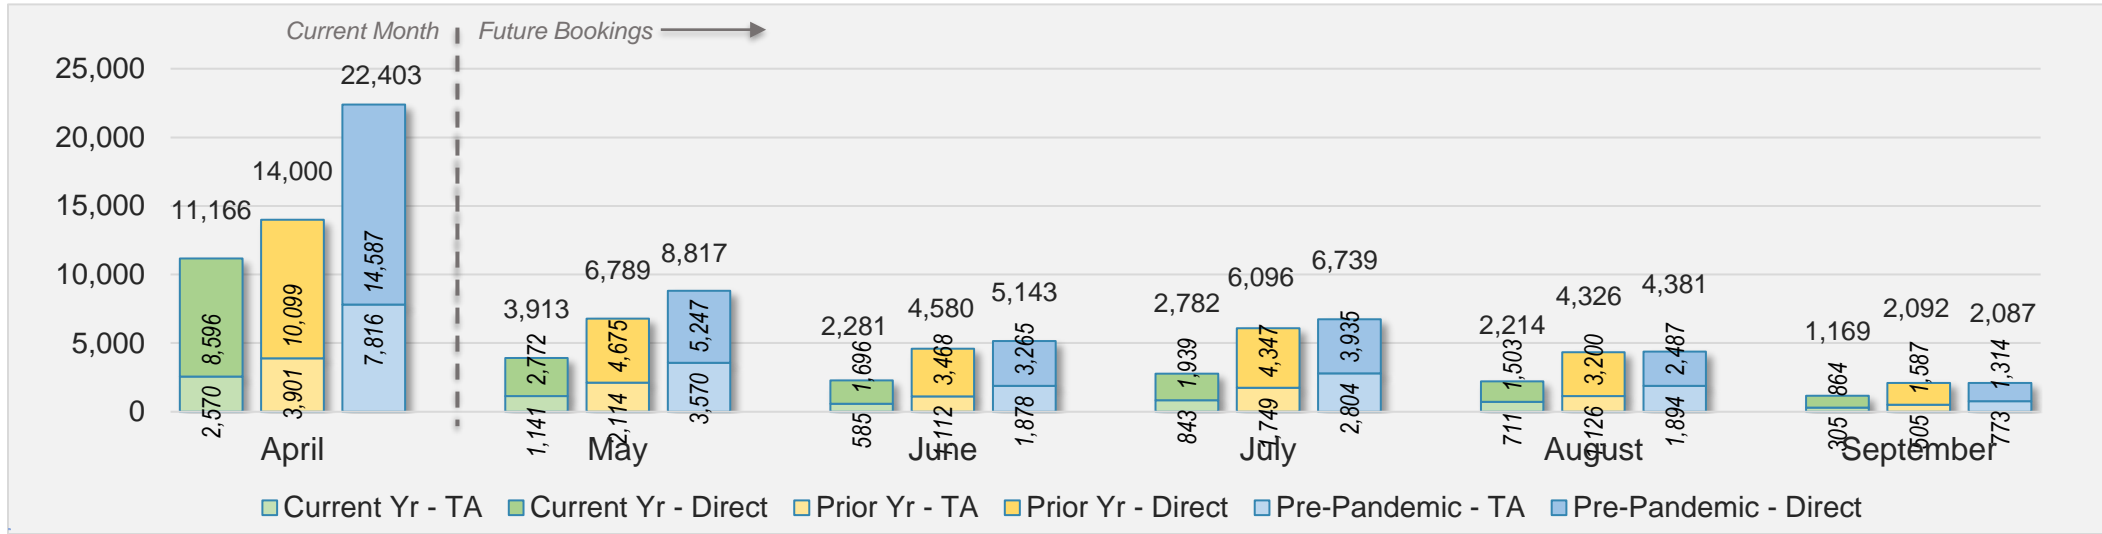

KOREA

Source: ForwardKeys as of 4/14/24

O'ahu (continued)

April 2024 Direct and Travel Agency Bookings to Hawai'i

AUSTRALIA

Source: ForwardKeys as of 4/14/24

Maui

April 2024 Direct and Travel Agency Bookings to Hawai'i

April 2024 Direct and Travel Agency Bookings to Hawai'i

Maui (continued)

April 2024 Direct and Travel Agency Bookings to Hawai'i

CANADA

Source: ForwardKeys as of 4/14/24

April 2024 Direct and Travel Agency Bookings to Hawai'i