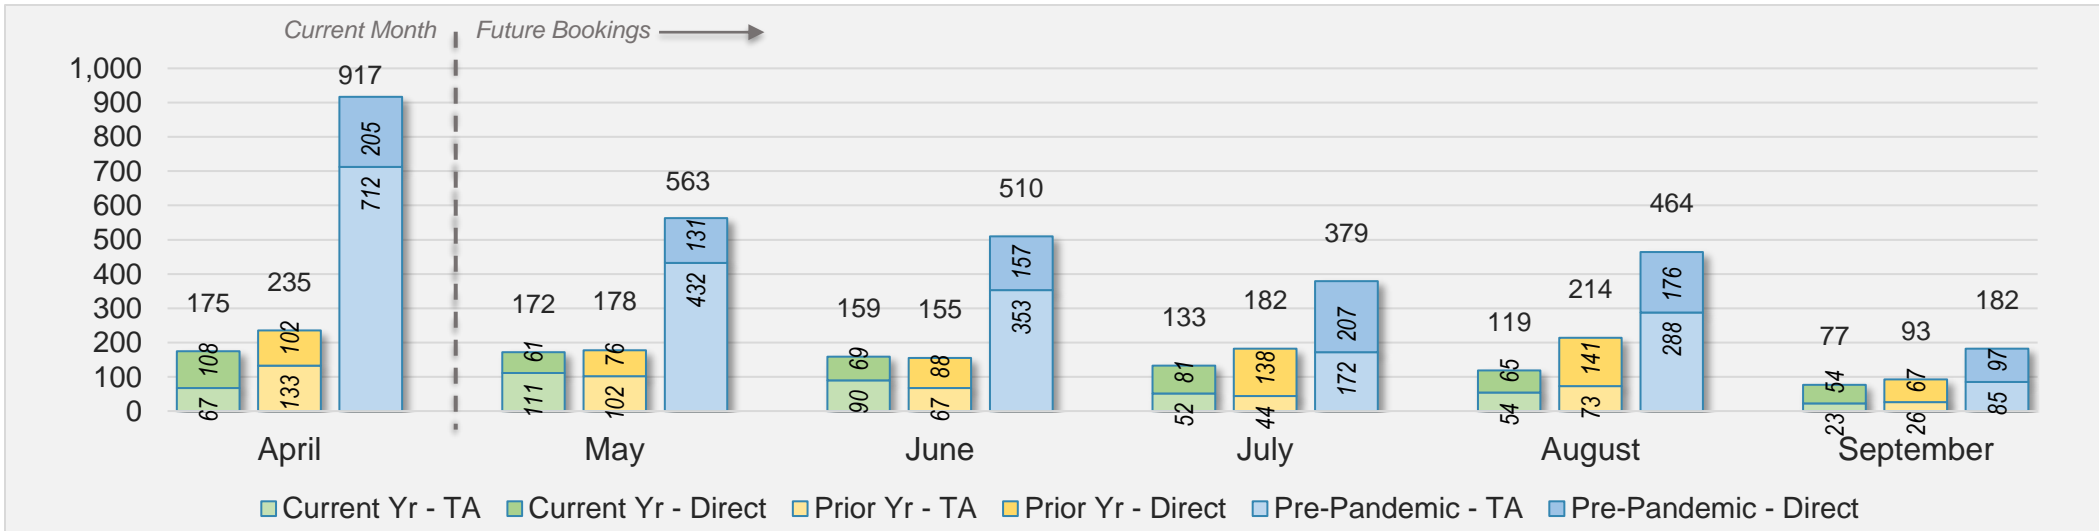

April 2024 Direct and Travel Agency Bookings to Hawai'i

O'ahu (continued)

April 2024 Direct and Travel Agency Bookings to Hawai'i

CANADA

Source: ForwardKeys as of 4/14/24

April 2024 Direct and Travel Agency Bookings to Hawai'i

KOREA

Source: ForwardKeys as of 4/14/24

O'ahu (continued)

April 2024 Direct and Travel Agency Bookings to Hawai'i

AUSTRALIA

Source: ForwardKeys as of 4/14/24

Maui

April 2024 Direct and Travel Agency Bookings to Hawai'i

April 2024 Direct and Travel Agency Bookings to Hawai'i

Maui (continued)

April 2024 Direct and Travel Agency Bookings to Hawai'i

CANADA

Source: ForwardKeys as of 4/14/24

April 2024 Direct and Travel Agency Bookings to Hawai'i