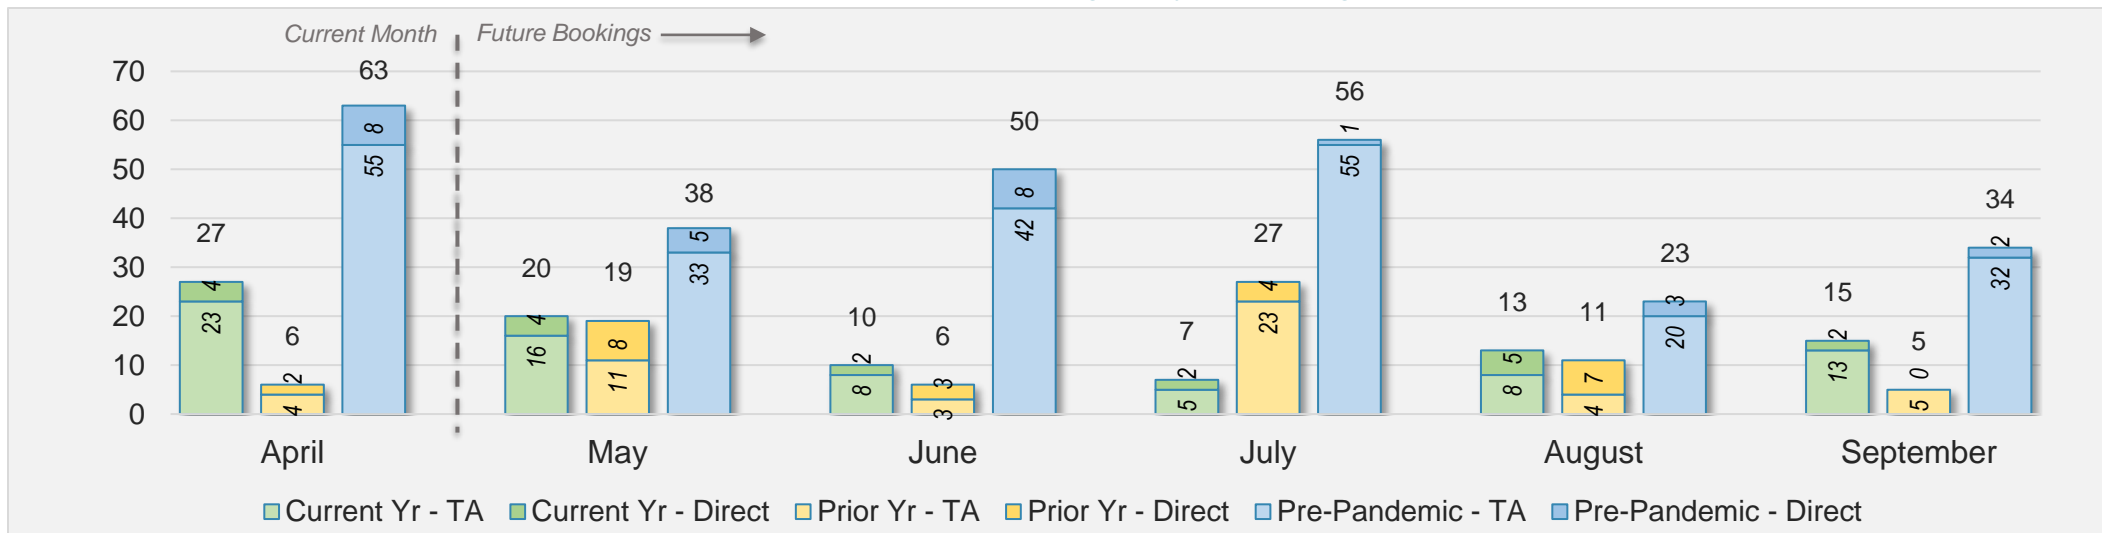

Source: ForwardKeys as of 4/14/24