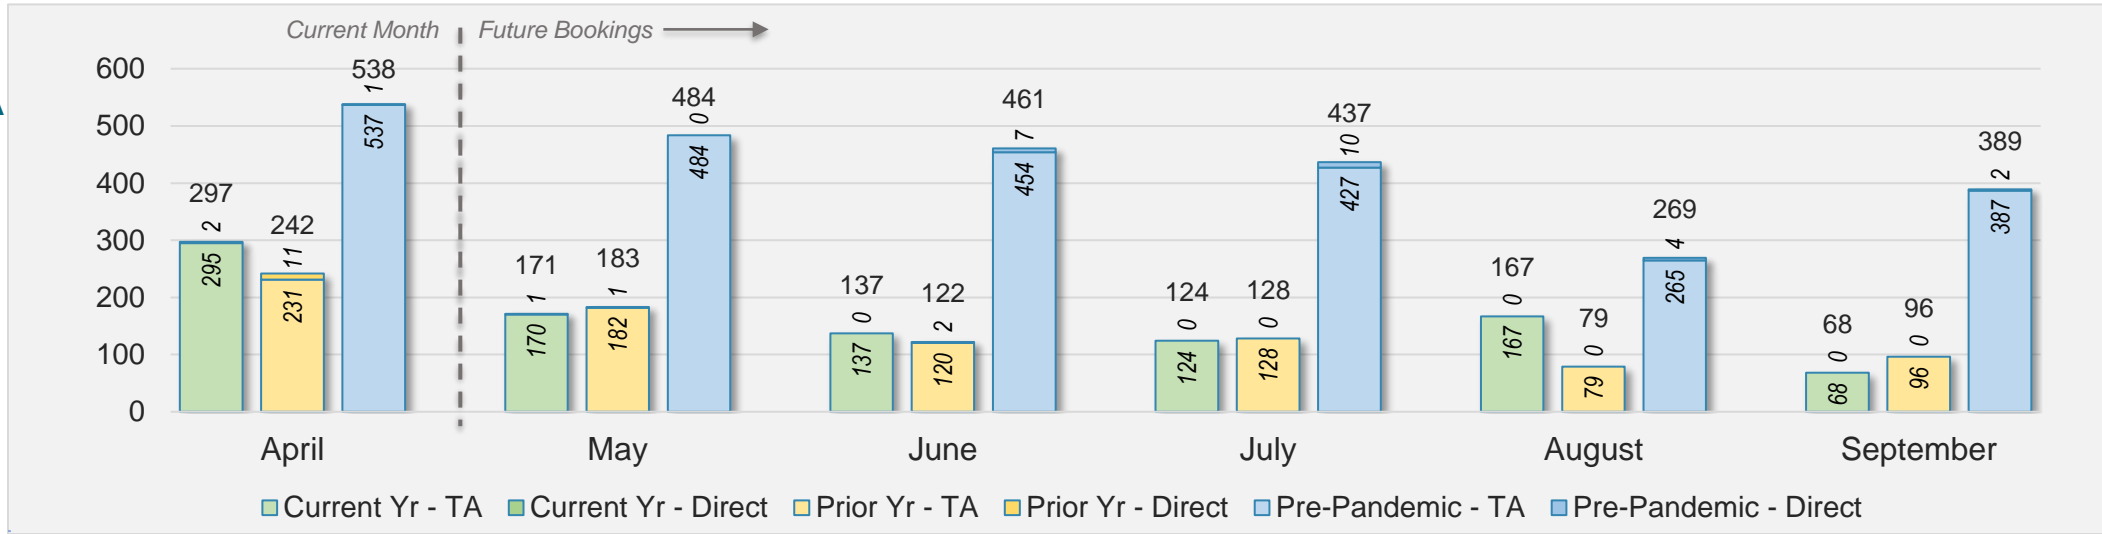

Hawai'i Island (continued)

April 2024 Direct and Travel Agency Bookings to Hawai'i

AUSTRALIA

Source: ForwardKeys as of 4/14/24