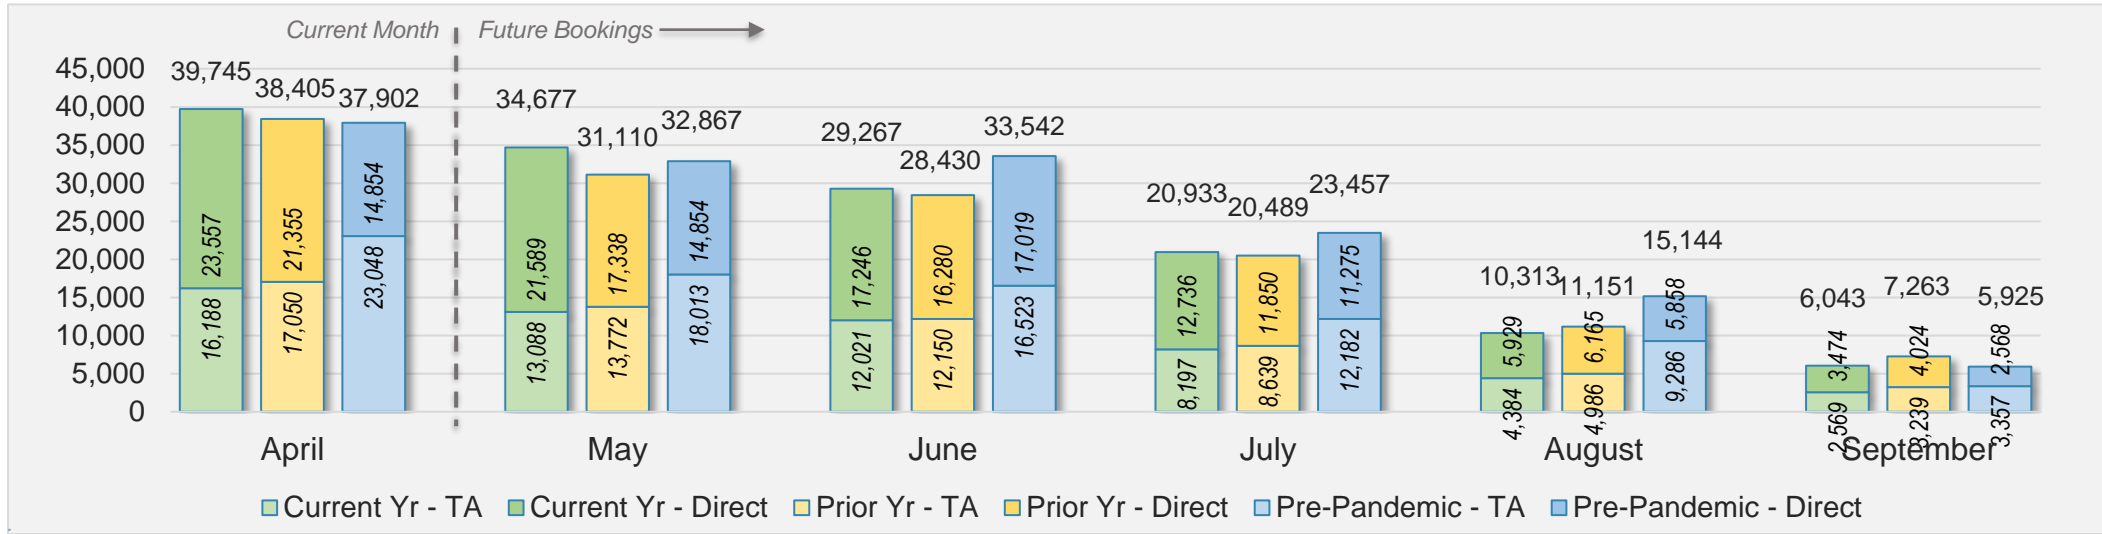

CANADA

Source: ForwardKeys as of 4/14/24

April 2024 Direct and Travel Agency Bookings to Hawai'i

KOREA

Source: ForwardKeys as of 4/14/24

Kaua'i (continued)

April 2024 Direct and Travel Agency Bookings to Hawai'i

AUSTRALIA

Source: ForwardKeys as of 4/14/24

Hawai'i Island

April 2024 Direct and Travel Agency Bookings to Hawai'i

April 2024 Direct and Travel Agency Bookings to Hawai'i

Hawai'i Island (continued)

April 2024 Direct and Travel Agency Bookings to Hawai'i