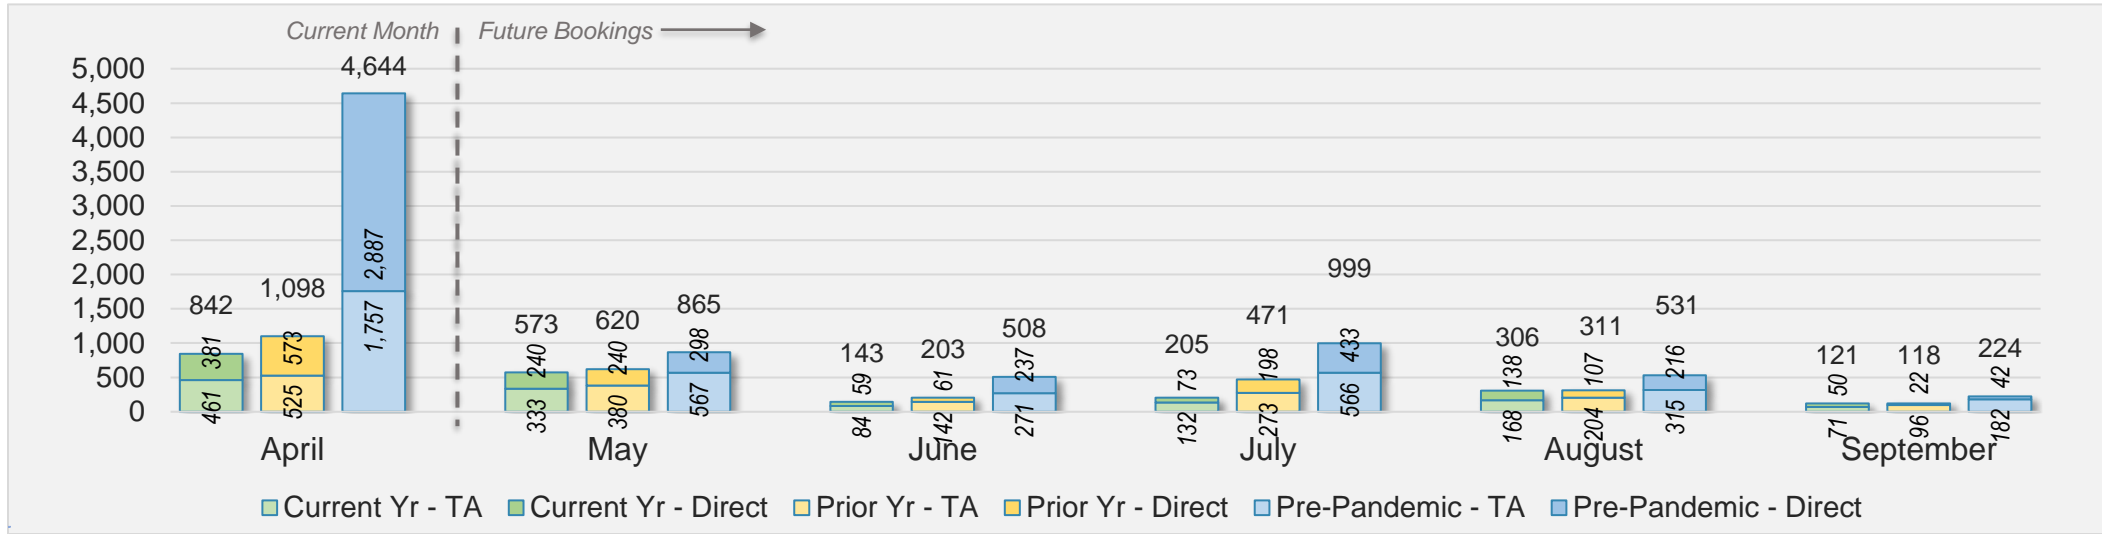

U.S.

Source: ForwardKeys as of 4/14/24

April 2024 Direct and Travel Agency Bookings to Hawai'i

JAPAN

Source: ForwardKeys as of 4/14/24

Kaua'i (continued)

April 2024 Direct and Travel Agency Bookings to Hawai'i

CANADA

Source: ForwardKeys as of 4/14/24

April 2024 Direct and Travel Agency Bookings to Hawai'i

KOREA

Source: ForwardKeys as of 4/14/24

Kaua'i (continued)

April 2024 Direct and Travel Agency Bookings to Hawai'i