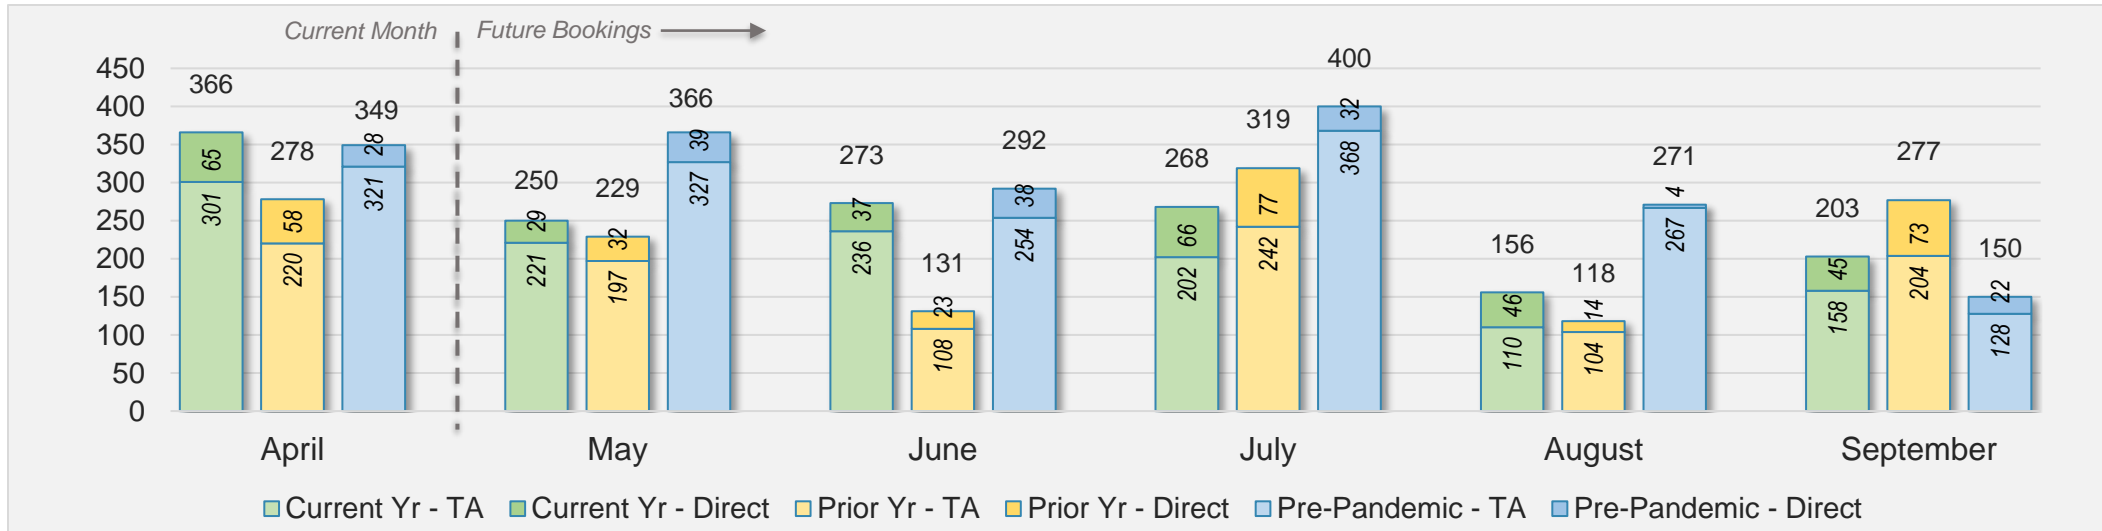

CANADA

Source: ForwardKeys as of 4/14/24

April 2024 Direct and Travel Agency Bookings to Hawai'i

KOREA

Source: ForwardKeys as of 4/14/24

Kaua'i (continued)

April 2024 Direct and Travel Agency Bookings to Hawai'i

AUSTRALIA

Source: ForwardKeys as of 4/14/24

Hawai'i Island

April 2024 Direct and Travel Agency Bookings to Hawai'i

April 2024 Direct and Travel Agency Bookings to Hawai'i

Hawai'i Island (continued)

April 2024 Direct and Travel Agency Bookings to Hawai'i

CANADA

Source: ForwardKeys as of 4/14/24

April 2024 Direct and Travel Agency Bookings to Hawai'i

KOREA

Source: ForwardKeys as of 4/14/24

Hawai'i Island (continued)

April 2024 Direct and Travel Agency Bookings to Hawai'i