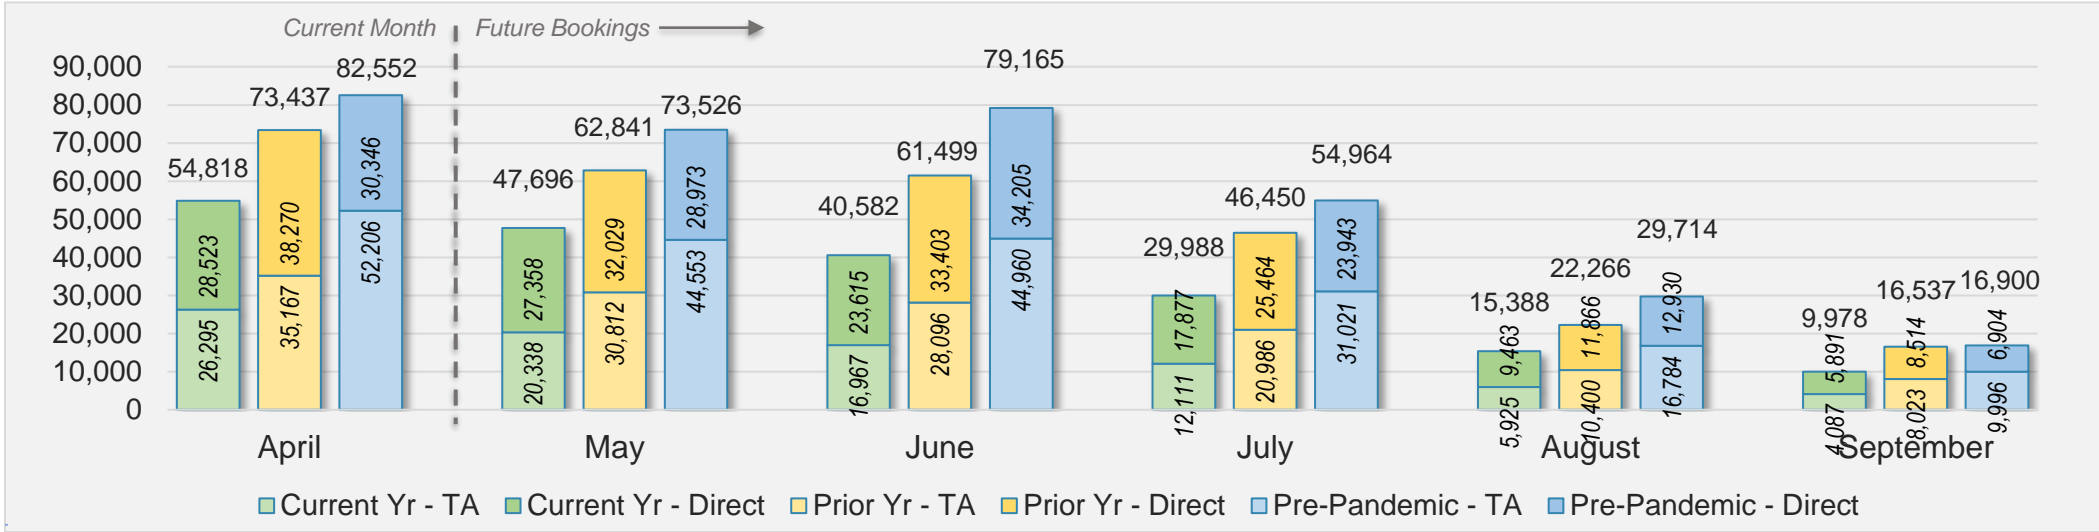

KOREA

Source: ForwardKeys as of 4/14/24

O'ahu (continued)

April 2024 Direct and Travel Agency Bookings to Hawai'i

AUSTRALIA

Source: ForwardKeys as of 4/14/24

Maui

April 2024 Direct and Travel Agency Bookings to Hawai'i

April 2024 Direct and Travel Agency Bookings to Hawai'i

Maui (continued)

April 2024 Direct and Travel Agency Bookings to Hawai'i

CANADA

Source: ForwardKeys as of 4/14/24

April 2024 Direct and Travel Agency Bookings to Hawai'i