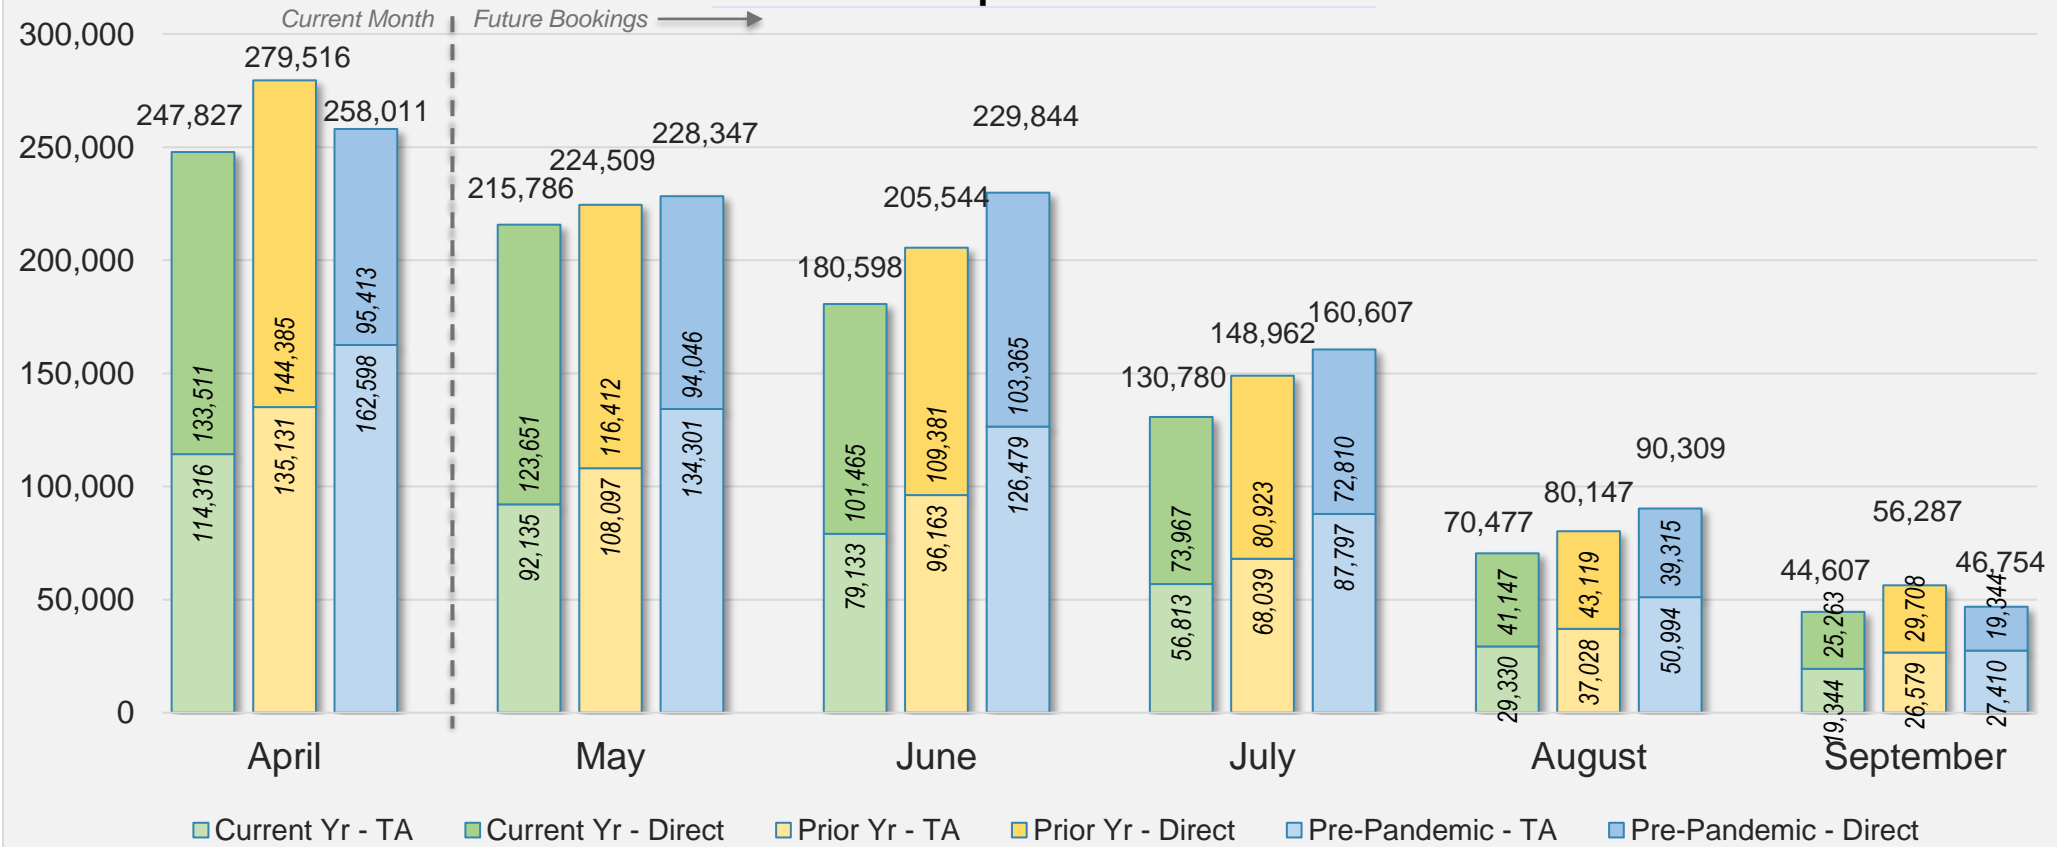

Direct and Travel Agency Bookings to Hawaii Current vs. Prior vs. Pre-Pandemic Periods April 2024

Source: ForwardKeys as of 4/14/24