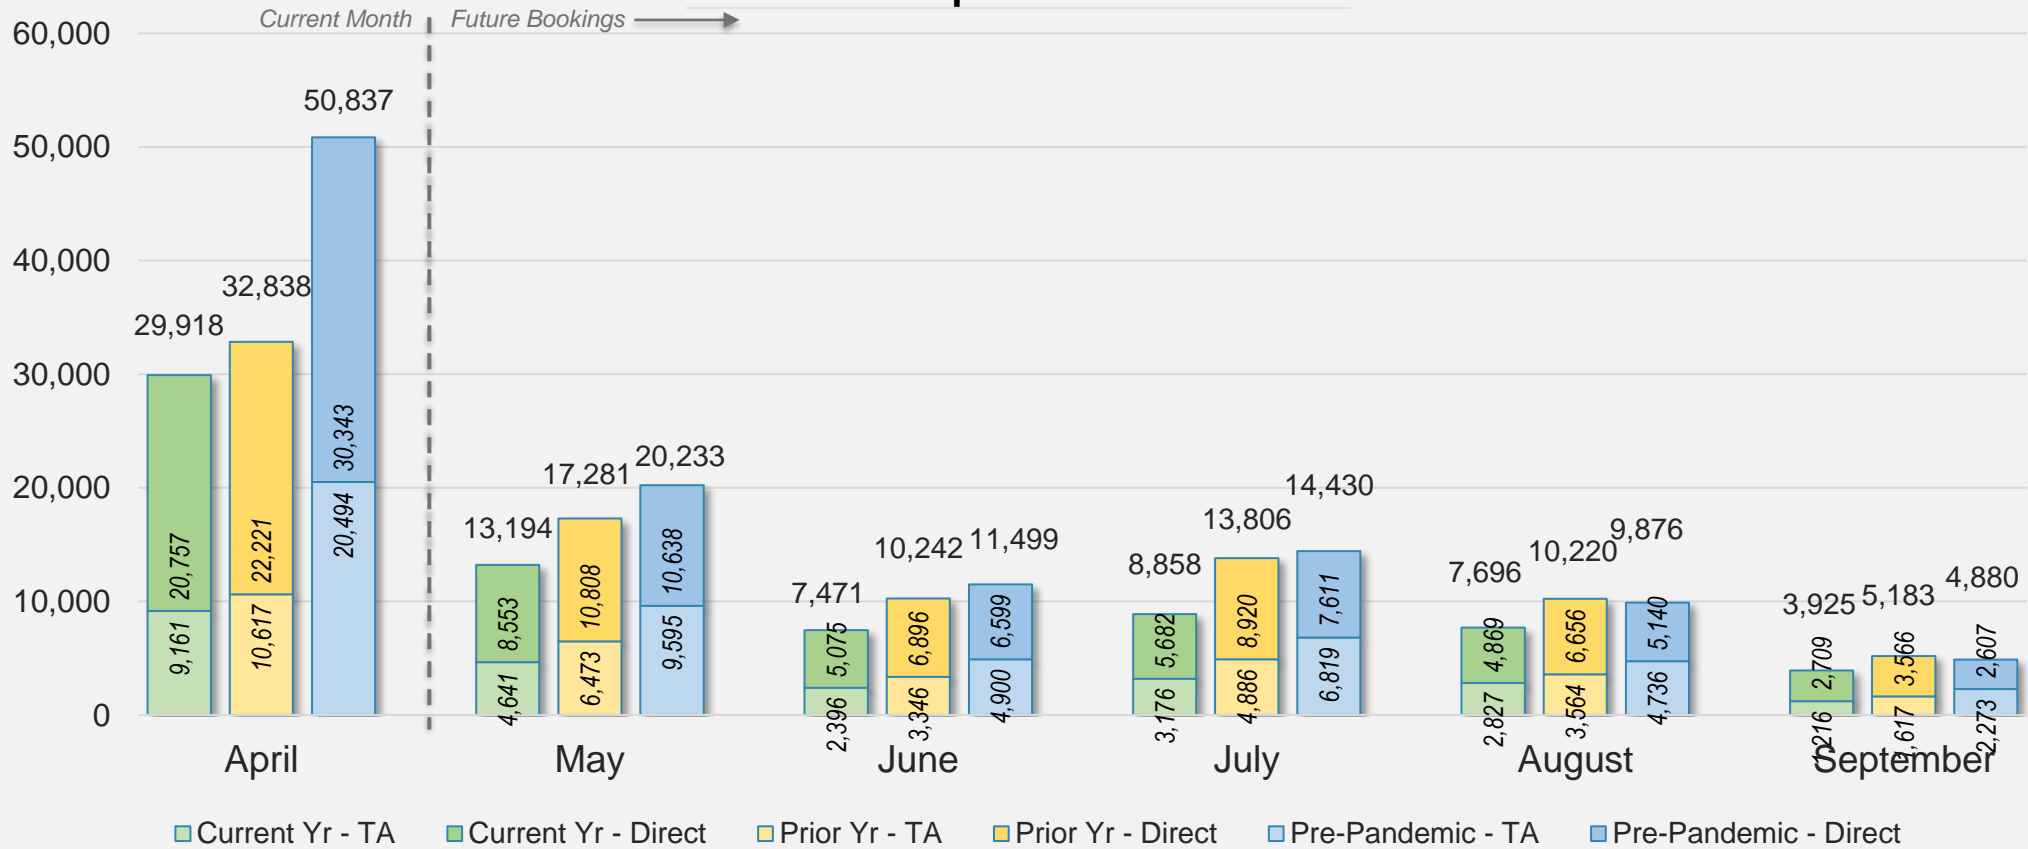

Forward Keys Index

- Bookings
 - Net sum of the number of visitors from Sales transactions counted, including Exchanges and Refunds.
- Current Year / Previous Year / Pre-pandemic
 - In the analysis results, "Current Year" refers to the period being analyzed. "Previous Year" refers to the time unit in the previous year equivalent to the "Current Year" (for year-on-year comparison purposes). "Pre-pandemic" refers to the equivalent period in 2019 to the Current period, using only 2019 data as a reference.
- Direct
 - Refers to tickets purchased directly through the airline, typically via an airline's website.
- Travel Agency
 - Refers to associated with an ARC/IATA number (or otherwise retail).

Direct and Travel Agency Bookings to Hawaii Current vs. Prior vs. Pre-Pandemic Periods April 2024

Source: ForwardKeys as of 4/14/24

JAPAN

Direct and Travel Agency Bookings to Hawaii Current vs. Prior vs. Pre-Pandemic Periods April 2024

Source: ForwardKeys as of 4/14/24

CANADA

Direct and Travel Agency Bookings to Hawaii Current vs. Prior vs. Pre-Pandemic Periods April 2024

Source: ForwardKeys as of 4/14/24

KOREA

Direct and Travel Agency Bookings to Hawaii Current vs. Prior vs. Pre-Pandemic Periods April 2024