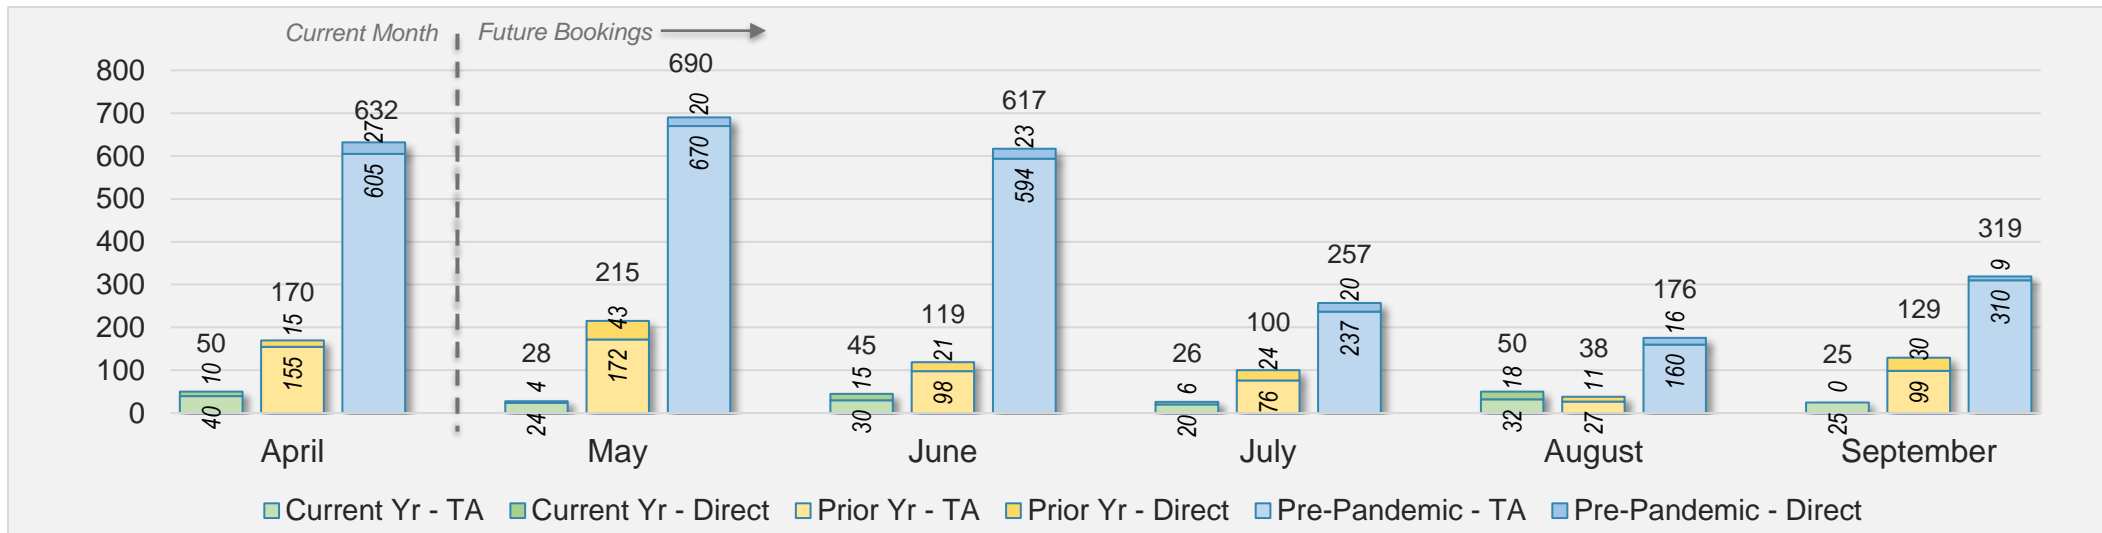

Source: ForwardKeys as of 4/14/24