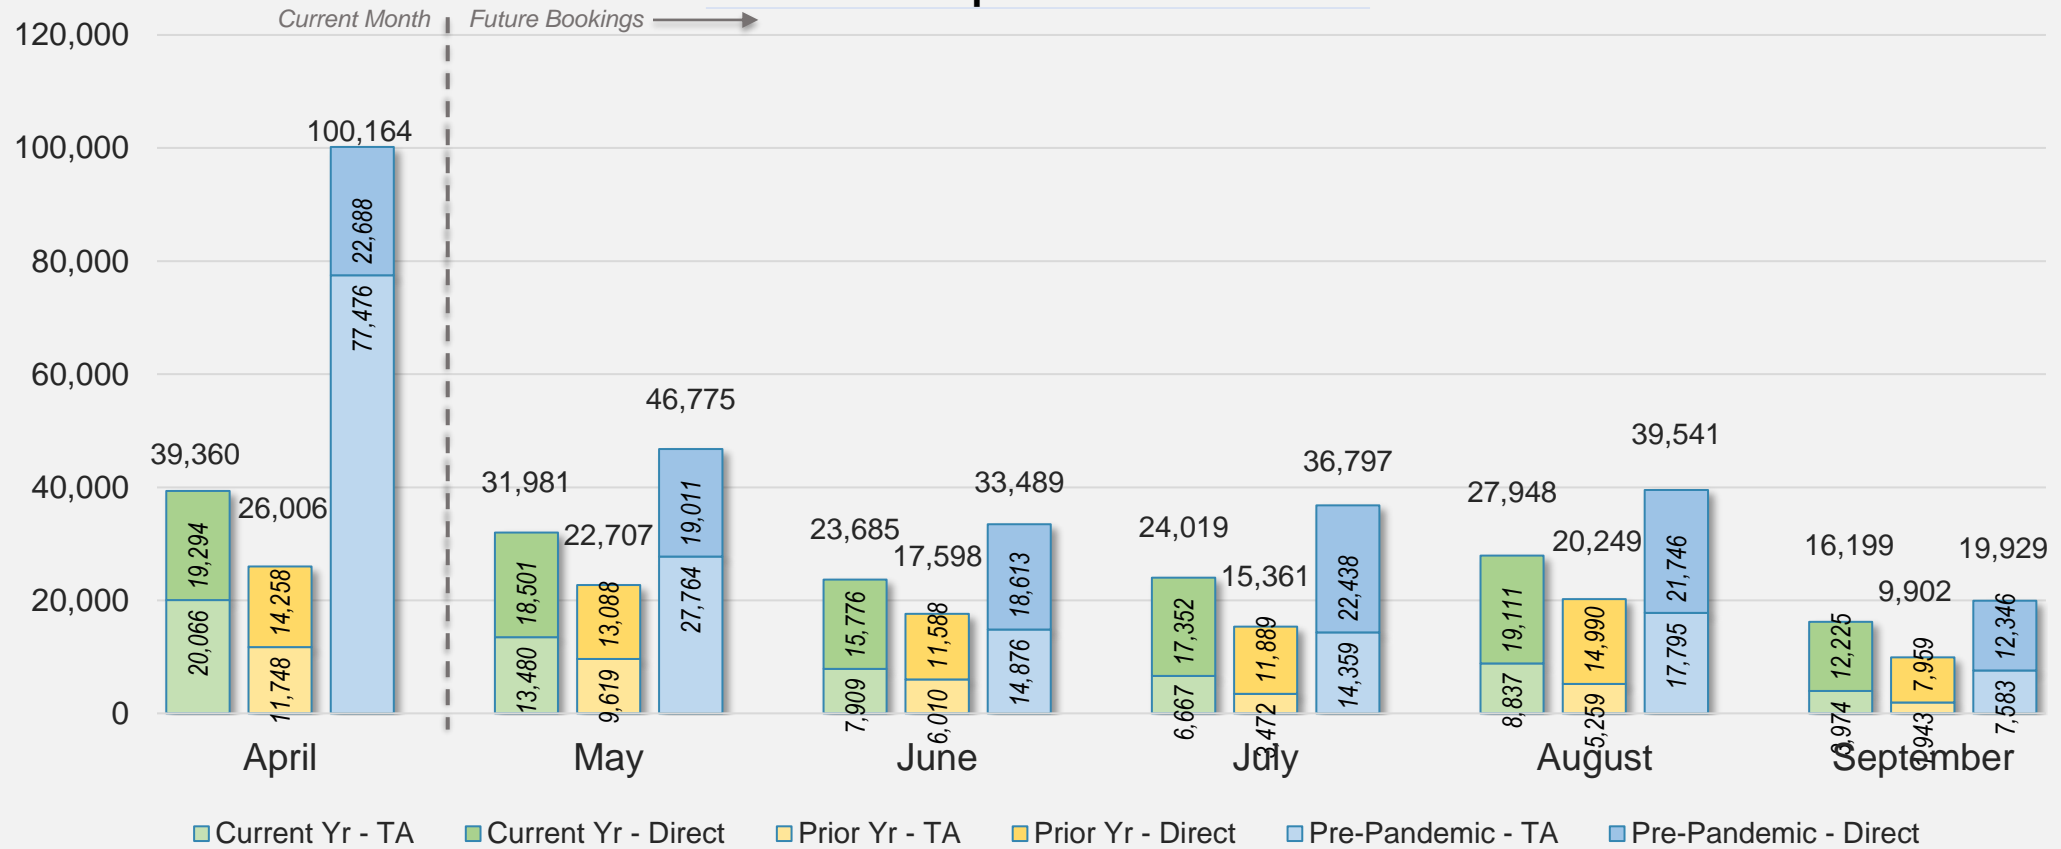

JAPAN

Direct and Travel Agency Bookings to Hawaii Current vs. Prior vs. Pre-Pandemic Periods April 2024

Source: ForwardKeys as of 4/14/24