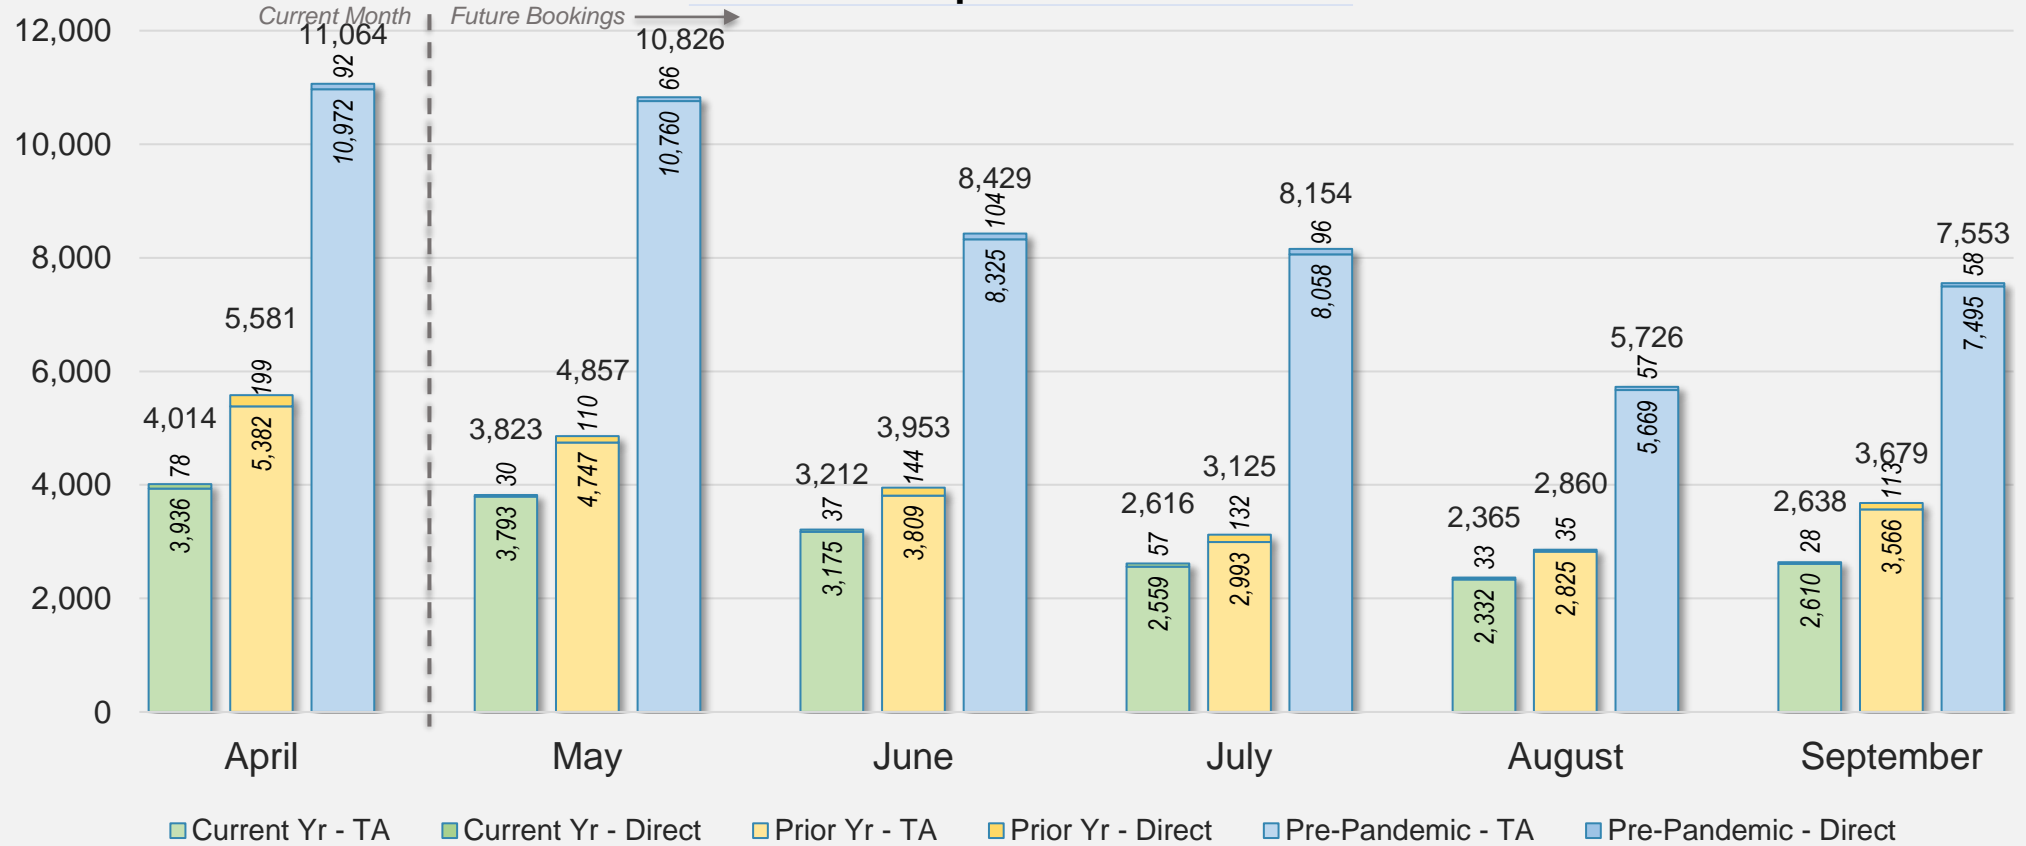

Forward Keys Index

- Bookings
 - Net sum of the number of visitors from Sales transactions counted, including Exchanges and Refunds.
- Current Year / Previous Year / Pre-pandemic
 - In the analysis results, "Current Year" refers to the period being analyzed. "Previous Year" refers to the time unit in the previous year equivalent to the "Current Year" (for year-on-year comparison purposes). "Pre-pandemic" refers to the equivalent period in 2019 to the Current period, using only 2019 data as a reference.
- Direct
 - Refers to tickets purchased directly through the airline, typically via an airline's website.
- Travel Agency
 - Refers to associated with an ARC/IATA number (or otherwise retail).

Source: ForwardKeys as of 4/14/24

CANADA

Direct and Travel Agency Bookings to Hawaii Current vs. Prior vs. Pre-Pandemic Periods April 2024

Source: ForwardKeys as of 4/14/24

KOREA

Direct and Travel Agency Bookings to Hawaii Current vs. Prior vs. Pre-Pandemic Periods April 2024

Source: ForwardKeys as of 4/14/24

AUSTRALIA

Direct and Travel Agency Bookings to Hawaii Current vs. Prior vs. Pre-Pandemic Periods April 2024

Source: ForwardKeys as of 4/14/24

April 2024 Direct and Travel Agency Bookings to Hawai'i