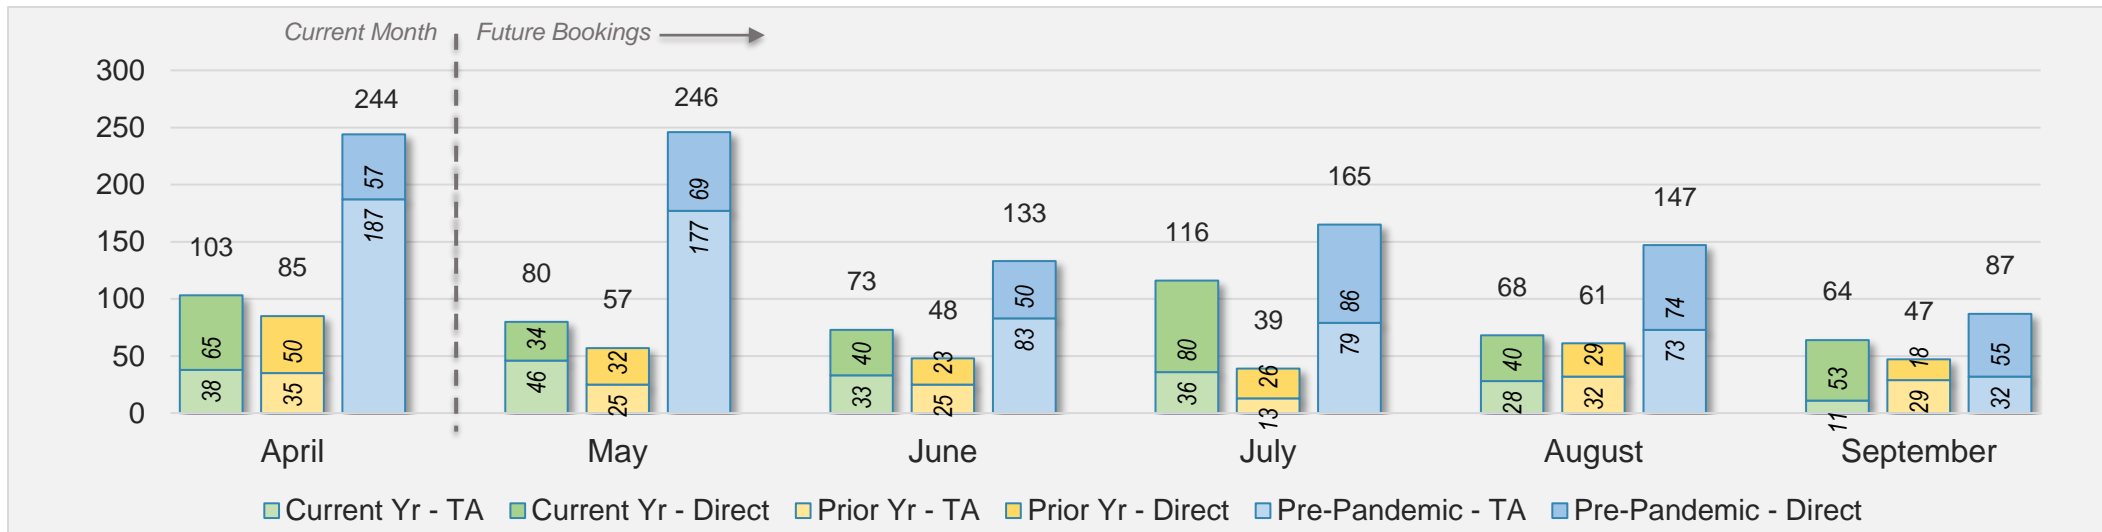

April 2024 Direct and Travel Agency Bookings to Hawai'i

JAPAN

Source: ForwardKeys as of 4/14/24