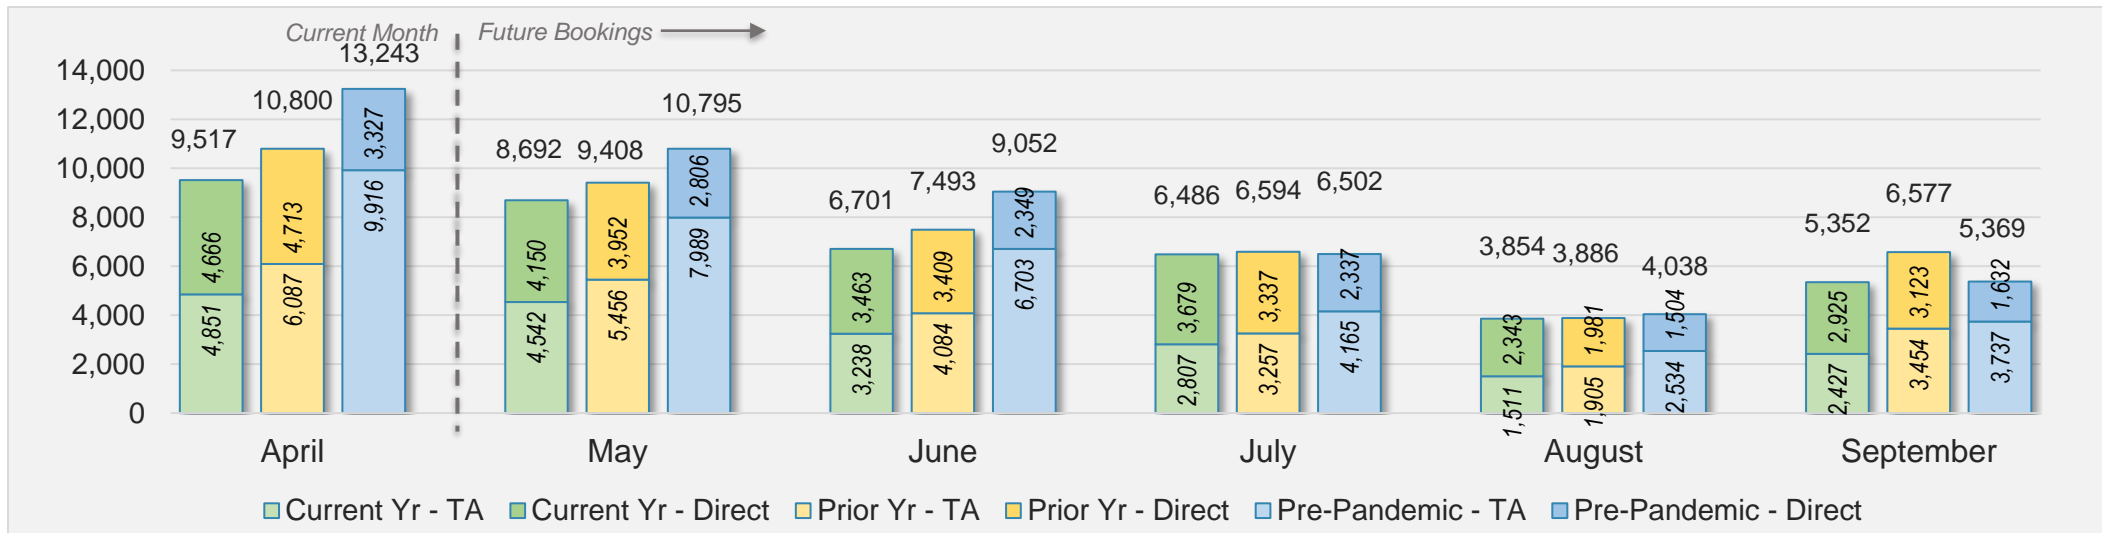

Source: ForwardKeys as of 4/14/24