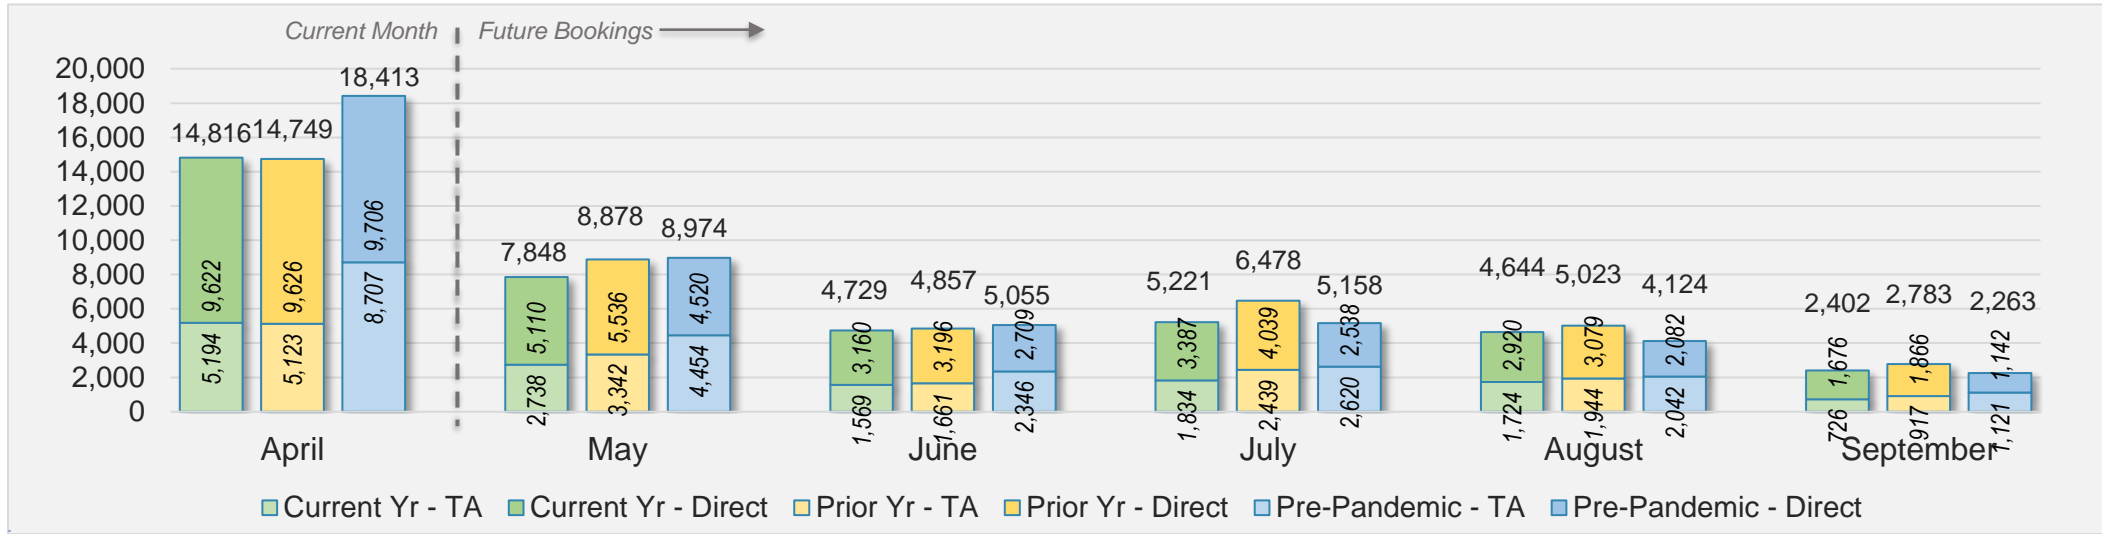

Source: ForwardKeys as of 4/14/24

AUSTRALIA

Direct and Travel Agency Bookings to Hawaii Current vs. Prior vs. Pre-Pandemic Periods April 2024

Source: ForwardKeys as of 4/14/24

April 2024 Direct and Travel Agency Bookings to Hawai'i

April 2024 Direct and Travel Agency Bookings to Hawai'i

O'ahu (continued)

April 2024 Direct and Travel Agency Bookings to Hawai'i

CANADA

Source: ForwardKeys as of 4/14/24

April 2024 Direct and Travel Agency Bookings to Hawai'i