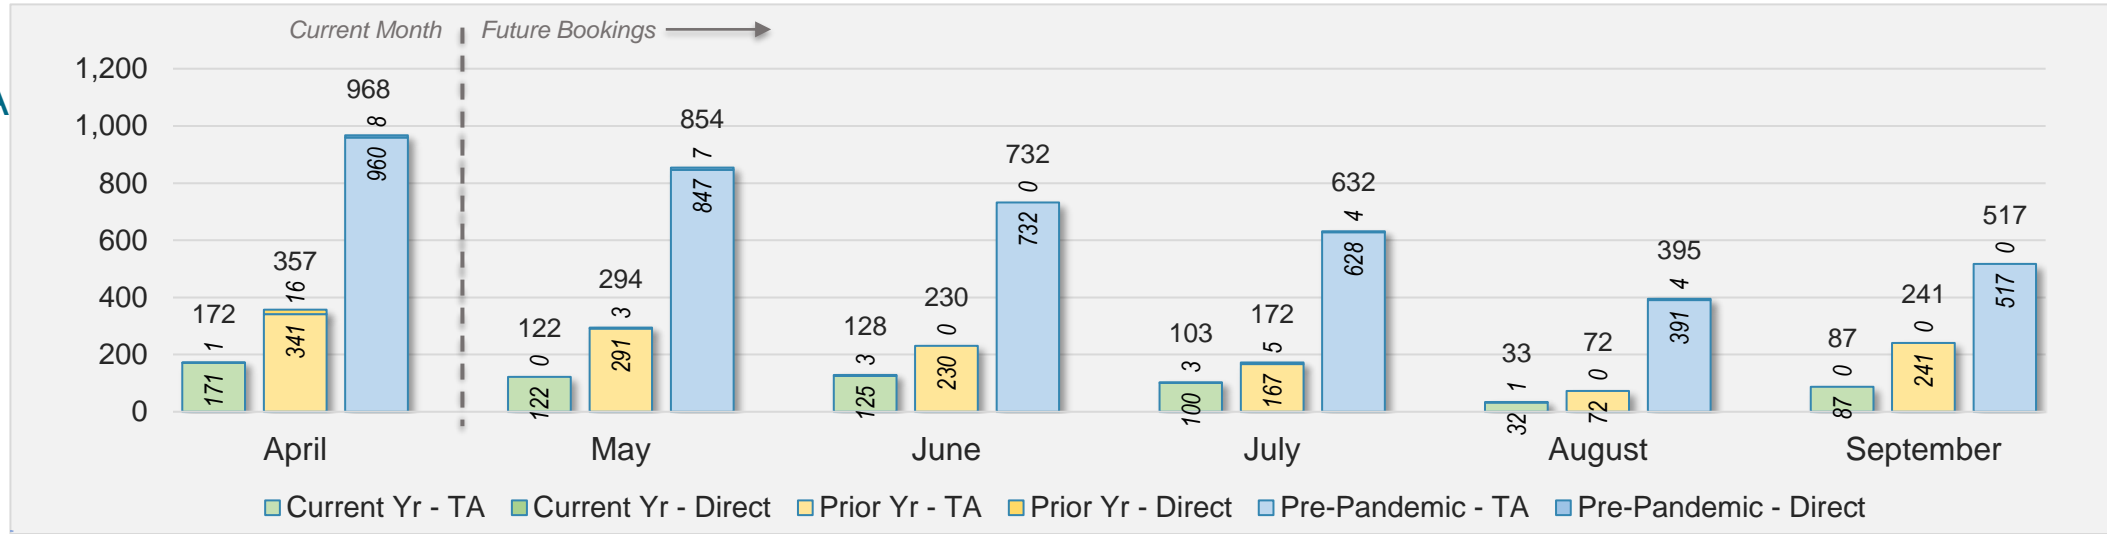

April 2024 Direct and Travel Agency Bookings to Hawai'i

Maui (continued)

April 2024 Direct and Travel Agency Bookings to Hawai'i

CANADA

Source: ForwardKeys as of 4/14/24

April 2024 Direct and Travel Agency Bookings to Hawai'i

KOREA

Source: ForwardKeys as of 4/14/24

Maui (continued)

April 2024 Direct and Travel Agency Bookings to Hawai'i

AUSTRALIA

Source: ForwardKeys as of 4/14/24

Kaua'i

April 2024 Direct and Travel Agency Bookings to Hawai'i

U.S.

Source: ForwardKeys as of 4/14/24

April 2024 Direct and Travel Agency Bookings to Hawai'i

JAPAN

Source: ForwardKeys as of 4/14/24

Kaua'i (continued)

April 2024 Direct and Travel Agency Bookings to Hawai'i