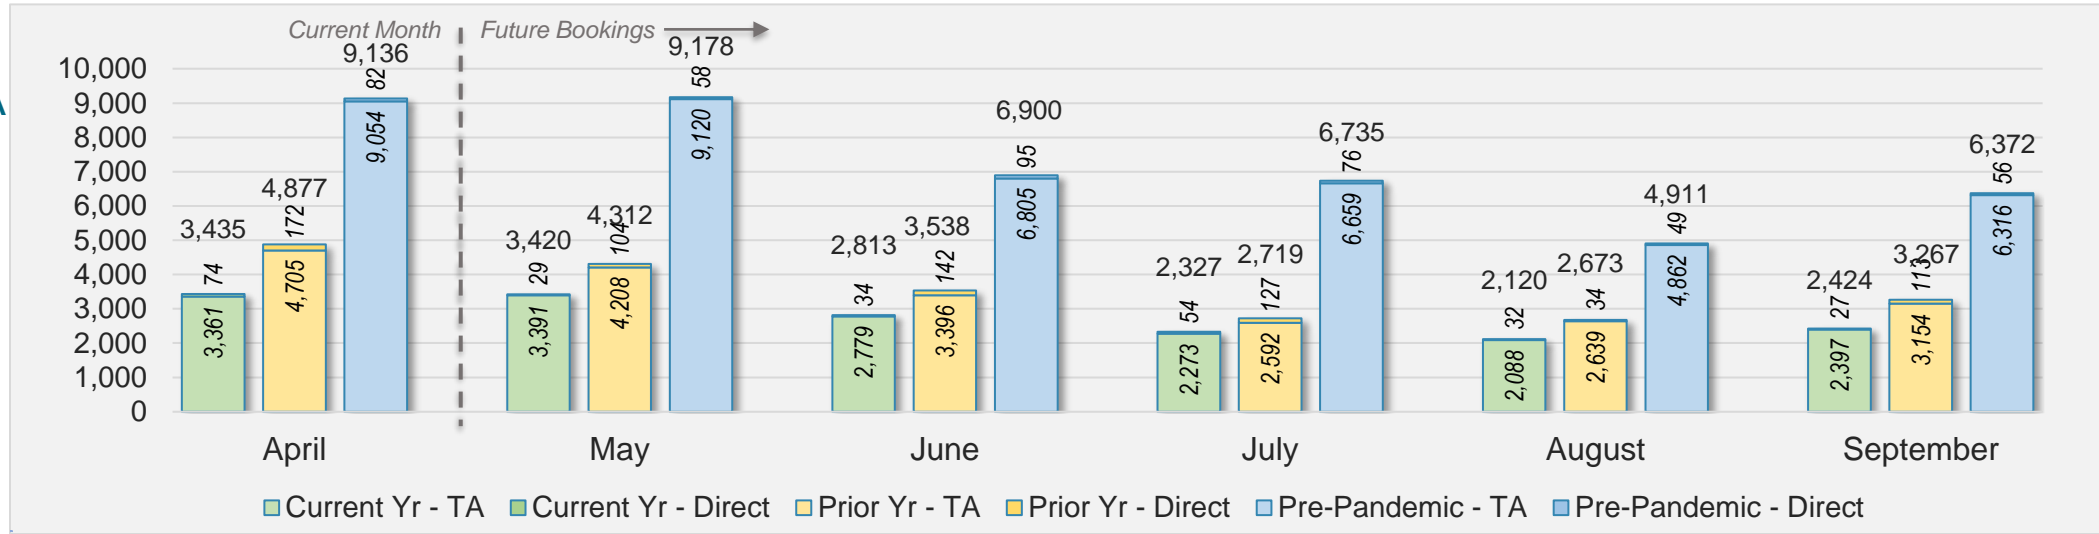

KOREA

Source: ForwardKeys as of 4/14/24

O'ahu (continued)

April 2024 Direct and Travel Agency Bookings to Hawai'i

AUSTRALIA

Source: ForwardKeys as of 4/14/24

Maui

April 2024 Direct and Travel Agency Bookings to Hawai'i

April 2024 Direct and Travel Agency Bookings to Hawai'i

Maui (continued)

April 2024 Direct and Travel Agency Bookings to Hawai'i

CANADA

Source: ForwardKeys as of 4/14/24

April 2024 Direct and Travel Agency Bookings to Hawai'i