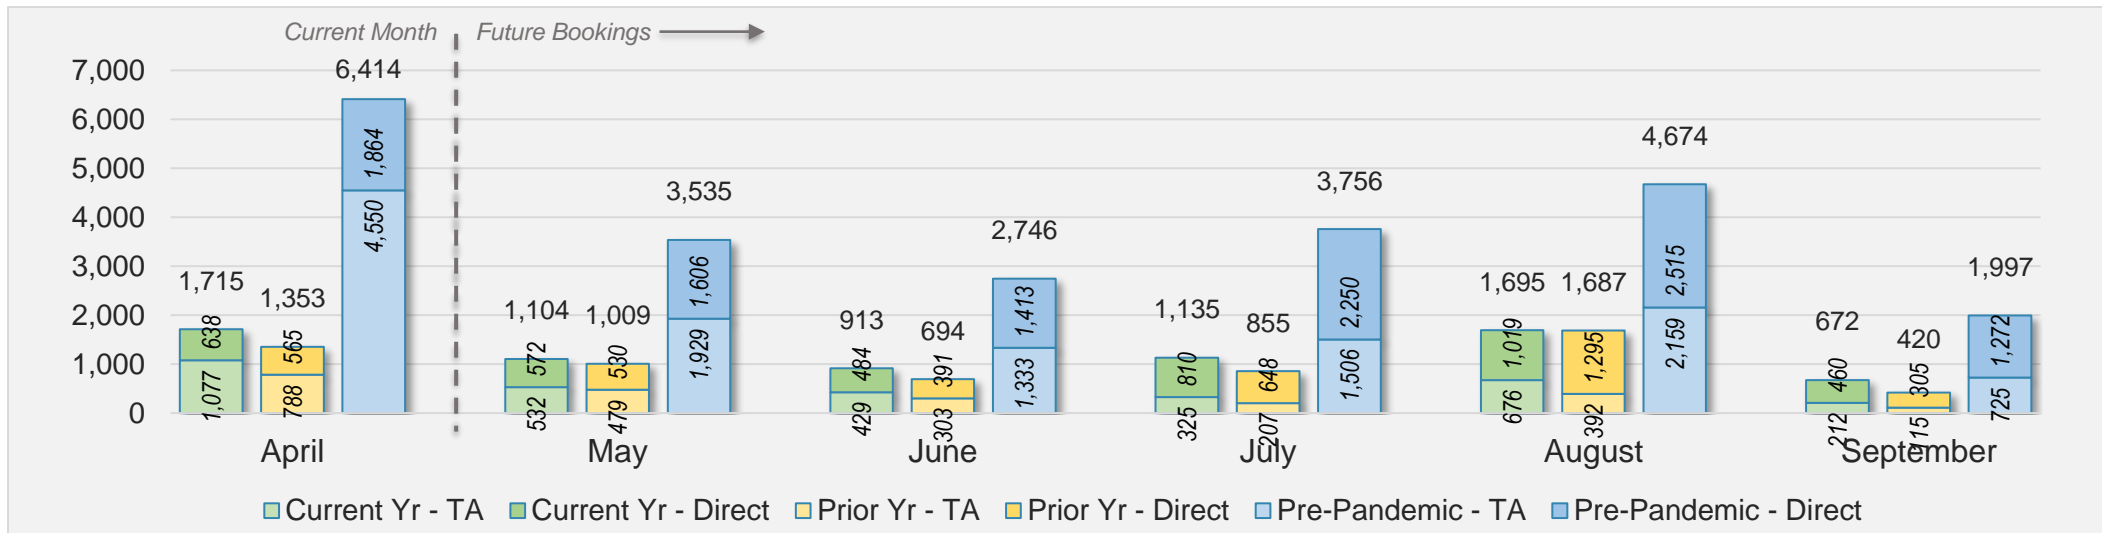

CANADA

Source: ForwardKeys as of 4/14/24

April 2024 Direct and Travel Agency Bookings to Hawai'i

KOREA

Source: ForwardKeys as of 4/14/24

Kaua'i (continued)

April 2024 Direct and Travel Agency Bookings to Hawai'i

AUSTRALIA

Source: ForwardKeys as of 4/14/24

Hawai'i Island

April 2024 Direct and Travel Agency Bookings to Hawai'i

April 2024 Direct and Travel Agency Bookings to Hawai'i

Hawai'i Island (continued)

April 2024 Direct and Travel Agency Bookings to Hawai'i

CANADA

Source: ForwardKeys as of 4/14/24

April 2024 Direct and Travel Agency Bookings to Hawai'i

KOREA

Source: ForwardKeys as of 4/14/24

Hawai'i Island (continued)

April 2024 Direct and Travel Agency Bookings to Hawai'i