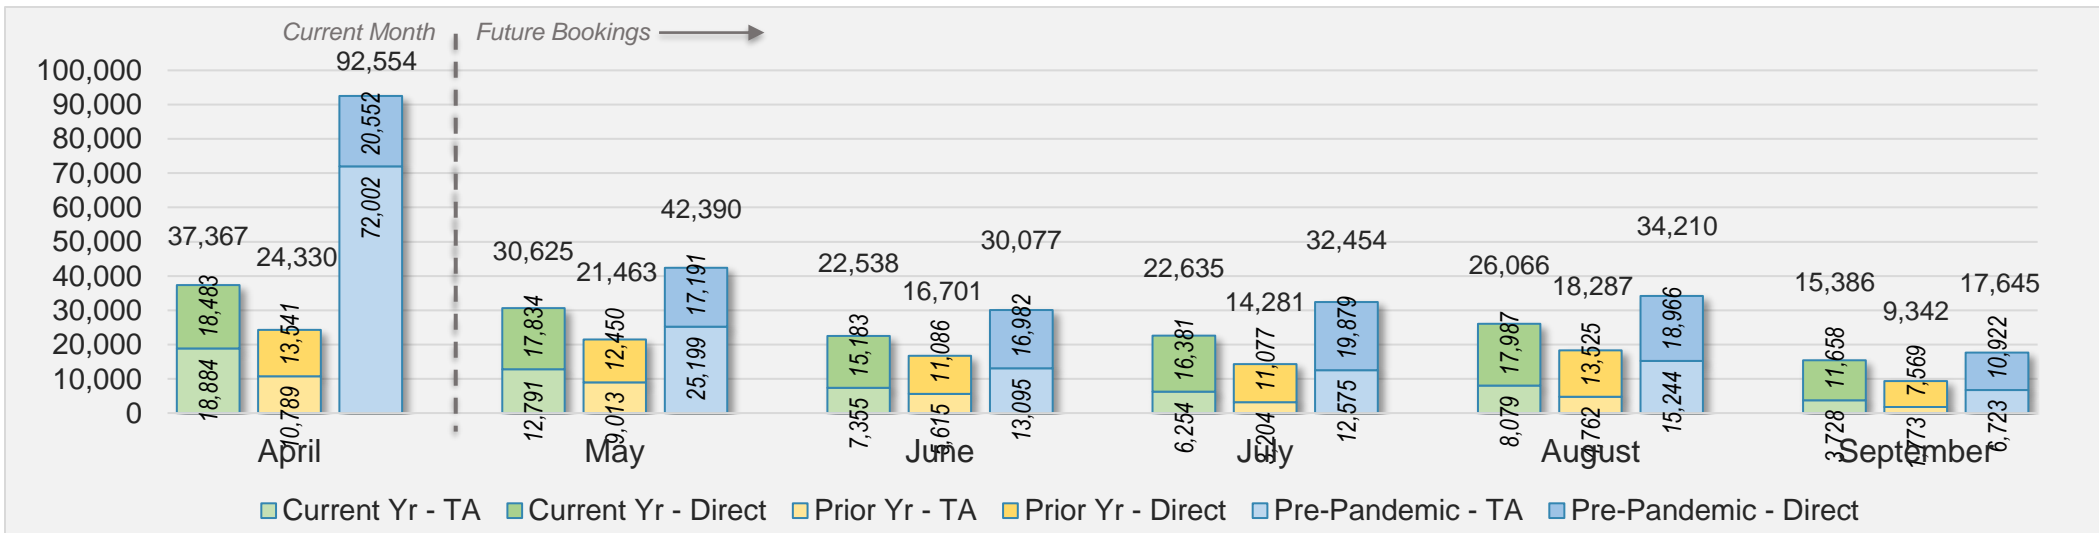

Source: ForwardKeys as of 4/14/24

AUSTRALIA

Direct and Travel Agency Bookings to Hawaii Current vs. Prior vs. Pre-Pandemic Periods April 2024

Source: ForwardKeys as of 4/14/24

April 2024 Direct and Travel Agency Bookings to Hawai'i

April 2024 Direct and Travel Agency Bookings to Hawai'i

O'ahu (continued)

April 2024 Direct and Travel Agency Bookings to Hawai'i

CANADA

Source: ForwardKeys as of 4/14/24

April 2024 Direct and Travel Agency Bookings to Hawai'i