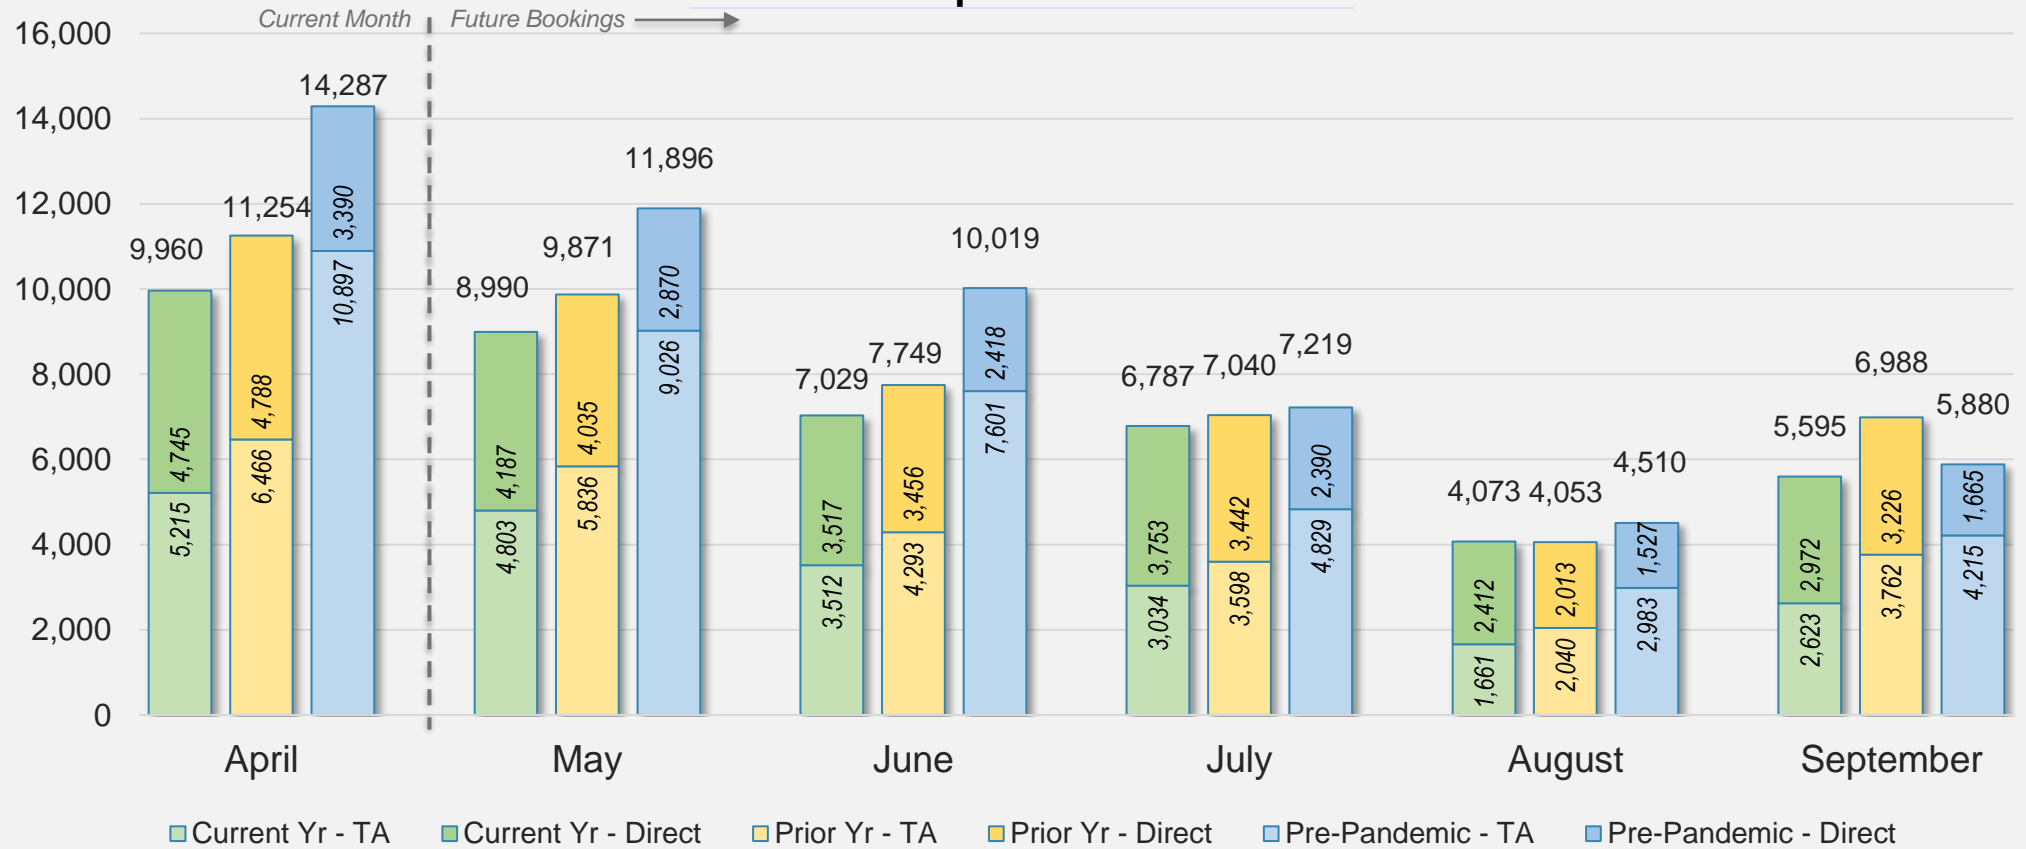

Forward Keys Index

- Bookings
 - Net sum of the number of visitors from Sales transactions counted, including Exchanges and Refunds.
- Current Year / Previous Year / Pre-pandemic
 - In the analysis results, "Current Year" refers to the period being analyzed. "Previous Year" refers to the time unit in the previous year equivalent to the "Current Year" (for year-on-year comparison purposes). "Pre-pandemic" refers to the equivalent period in 2019 to the Current period, using only 2019 data as a reference.
- Direct
 - Refers to tickets purchased directly through the airline, typically via an airline's website.
- Travel Agency
 - Refers to associated with an ARC/IATA number (or otherwise retail).

Source: ForwardKeys as of 4/14/24

CANADA

Direct and Travel Agency Bookings to Hawaii Current vs. Prior vs. Pre-Pandemic Periods April 2024

Source: ForwardKeys as of 4/14/24

KOREA

Direct and Travel Agency Bookings to Hawaii Current vs. Prior vs. Pre-Pandemic Periods April 2024

Source: ForwardKeys as of 4/14/24

AUSTRALIA

Direct and Travel Agency Bookings to Hawaii Current vs. Prior vs. Pre-Pandemic Periods April 2024

Source: ForwardKeys as of 4/14/24

April 2024 Direct and Travel Agency Bookings to Hawai'i