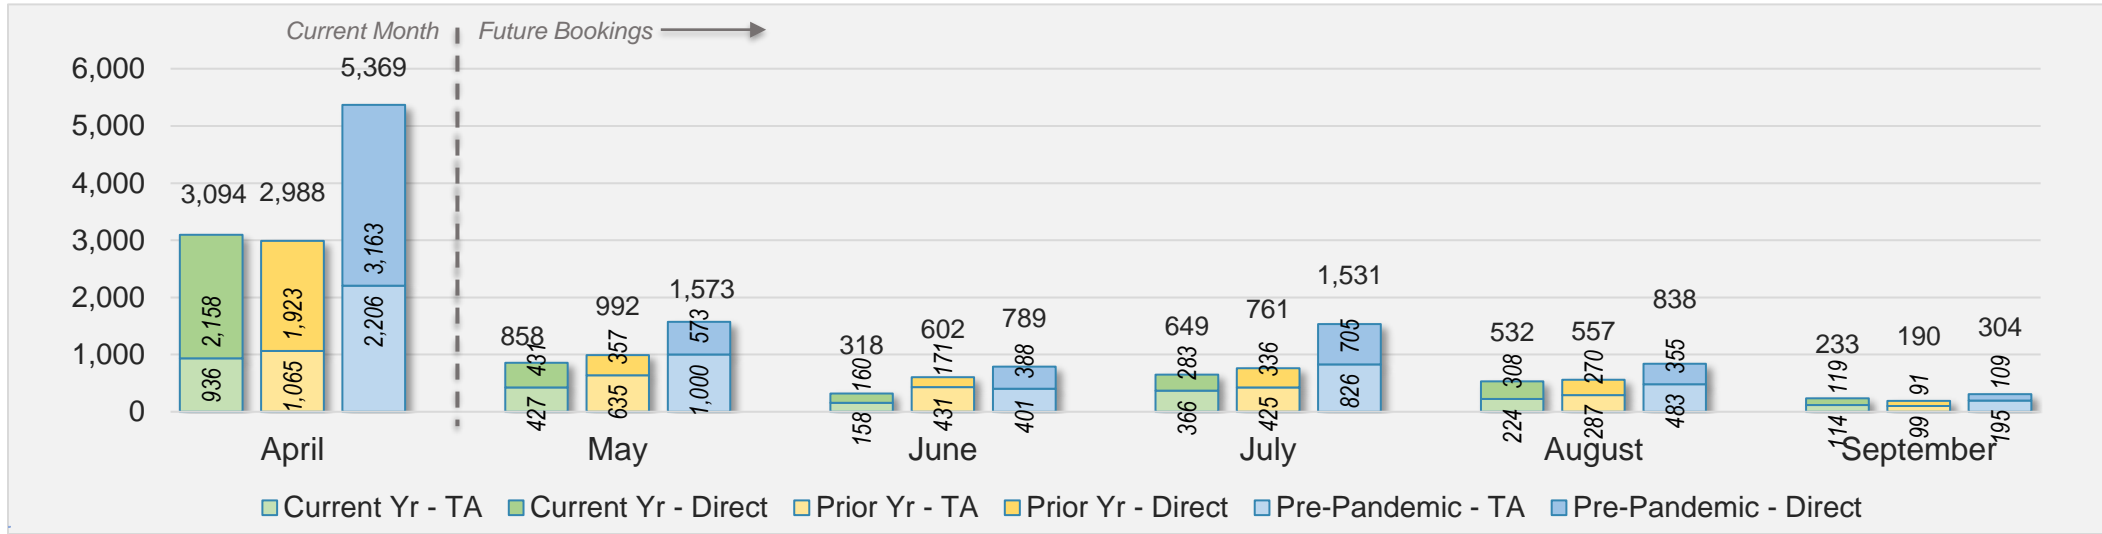

CANADA

Source: ForwardKeys as of 4/14/24

April 2024 Direct and Travel Agency Bookings to Hawai'i

KOREA

Source: ForwardKeys as of 4/14/24

Kaua'i (continued)

April 2024 Direct and Travel Agency Bookings to Hawai'i

AUSTRALIA

Source: ForwardKeys as of 4/14/24

Hawai'i Island

April 2024 Direct and Travel Agency Bookings to Hawai'i

April 2024 Direct and Travel Agency Bookings to Hawai'i

Hawai'i Island (continued)

April 2024 Direct and Travel Agency Bookings to Hawai'i

CANADA

Source: ForwardKeys as of 4/14/24

April 2024 Direct and Travel Agency Bookings to Hawai'i

KOREA

Source: ForwardKeys as of 4/14/24

Hawai'i Island (continued)

April 2024 Direct and Travel Agency Bookings to Hawai'i