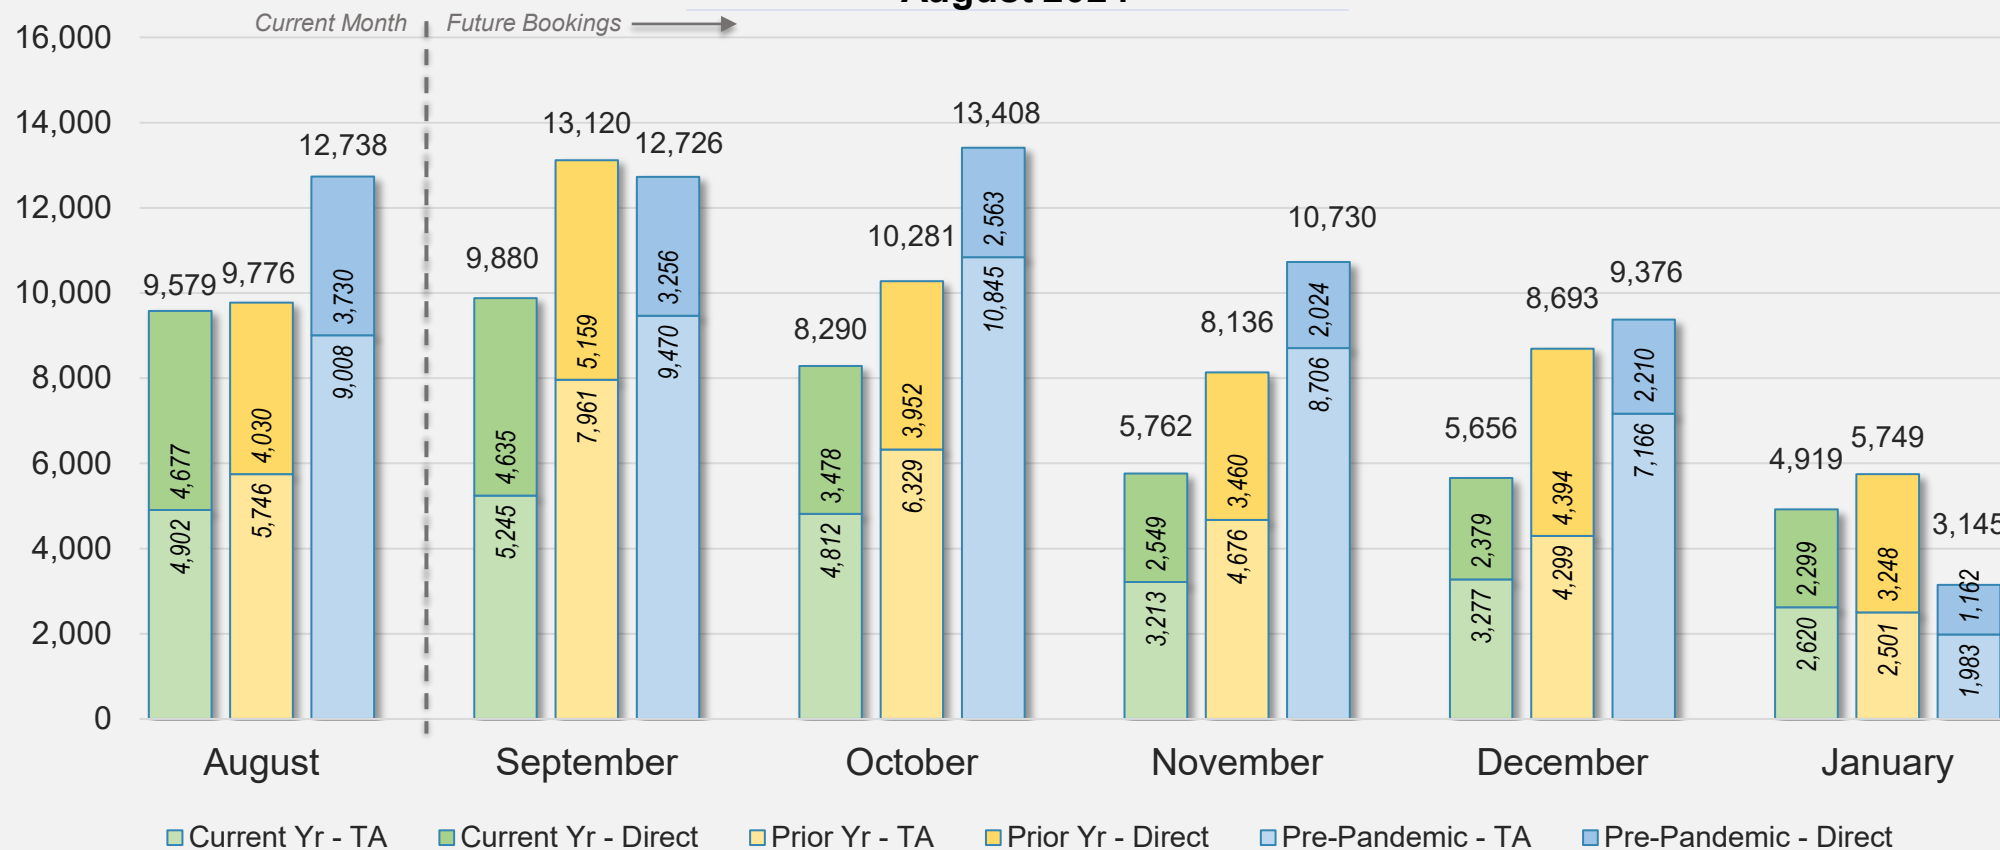

Forward Keys Index

- Bookings
 - Net sum of the number of visitors from Sales transactions counted, including Exchanges and Refunds.
- Current Year / Previous Year / Pre-pandemic
 - In the analysis results, "Current Year" refers to the period being analyzed. "Previous Year" refers to the time unit in the previous year equivalent to the "Current Year" (for year-on-year comparison purposes). "Pre-pandemic" refers to the equivalent period in 2019 to the Current period, using only 2019 data as a reference.
- Direct
 - Refers to tickets purchased directly through the airline, typically via an airline's website.
- Travel Agency
 - Refers to associated with an ARC/IATA number (or otherwise retail).

Source: ForwardKeys as of 8/11/24

CANADA

Direct and Travel Agency Bookings to Hawaii Current vs. Prior vs. Pre-Pandemic Periods August 2024

Source: ForwardKeys as of 8/11/24

KOREA

Direct and Travel Agency Bookings to Hawaii Current vs. Prior vs. Pre-Pandemic Periods August 2024