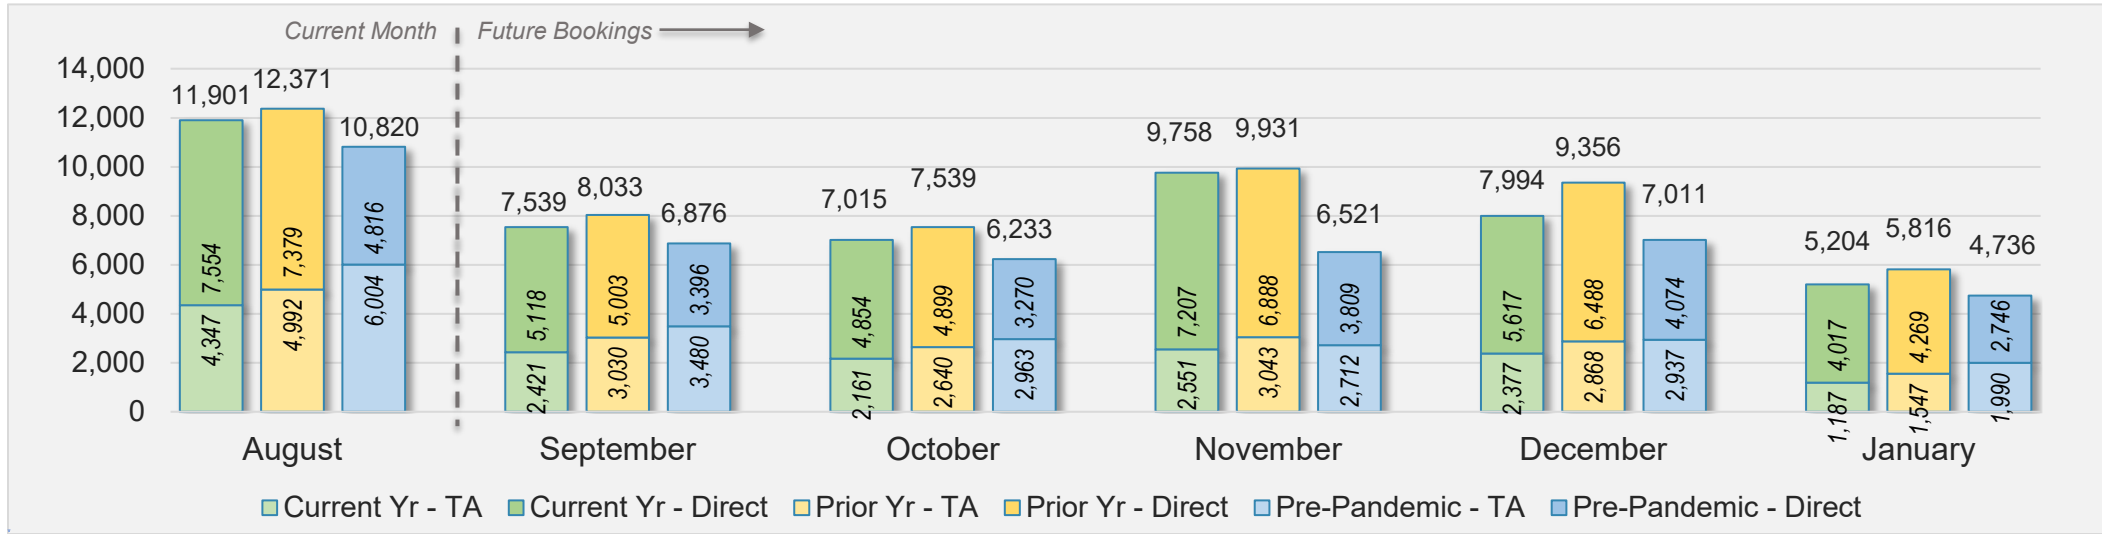

U.S.

Source: ForwardKeys as of 8/11/24

August 2024 Direct and Travel Agency Bookings to Hawai'i

JAPAN

Source: ForwardKeys as of 8/11/24

O'ahu (continued)

August 2024 Direct and Travel Agency Bookings to Hawai'i

CANADA

Source: ForwardKeys as of 8/11/24

August 2024 Direct and Travel Agency Bookings to Hawai'i

KOREA

Source: ForwardKeys as of 8/11/24

O'ahu (continued)

August 2024 Direct and Travel Agency Bookings to Hawai'i