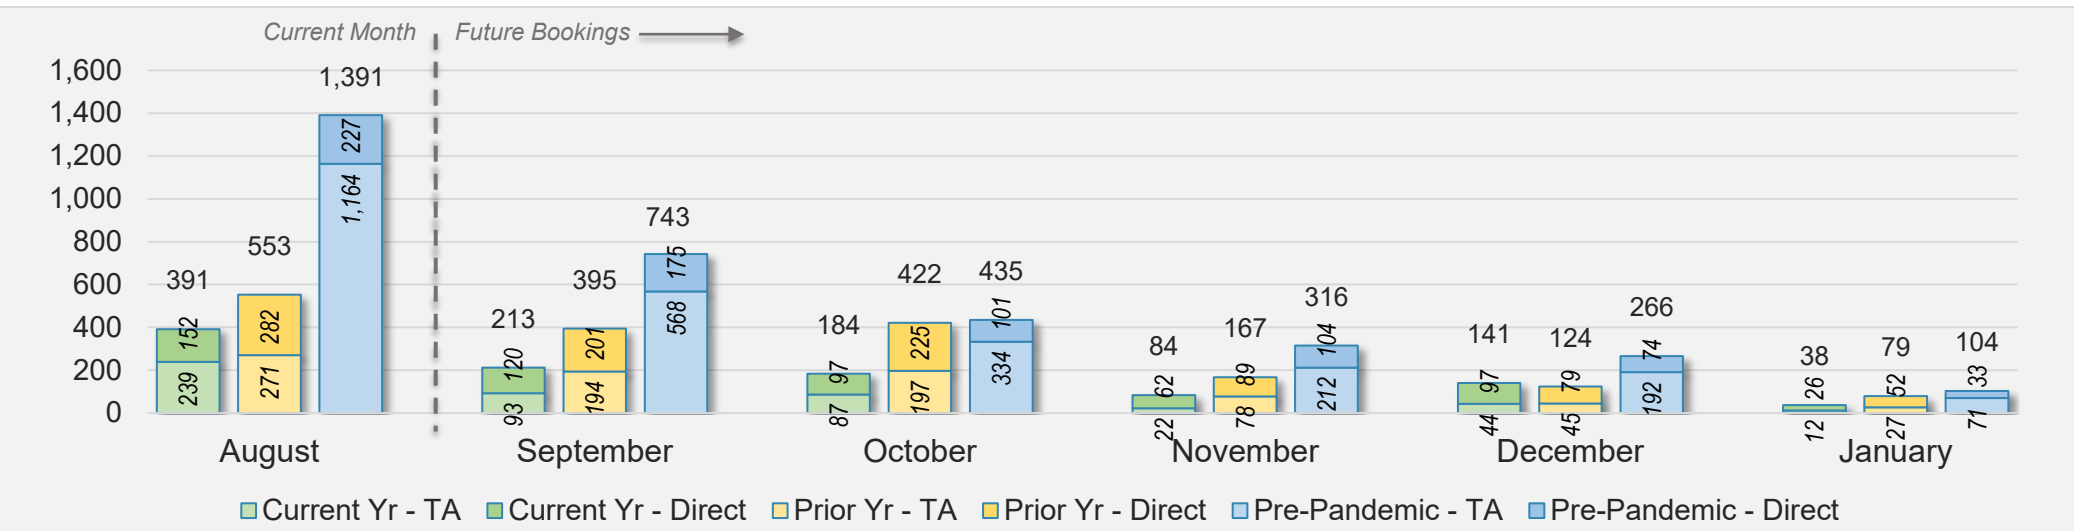

AUSTRALIA

Source: ForwardKeys as of 8/11/24

Maui

August 2024 Direct and Travel Agency Bookings to Hawai'i

August 2024 Direct and Travel Agency Bookings to Hawai'i

Maui (continued)

August 2024 Direct and Travel Agency Bookings to Hawai'i

August 2024 Direct and Travel Agency Bookings to Hawai'i

Maui (continued)

August 2024 Direct and Travel Agency Bookings to Hawai'i

AUSTRALIA

Source: ForwardKeys as of 8/11/24

Kaua'i

August 2024 Direct and Travel Agency Bookings to Hawai'i