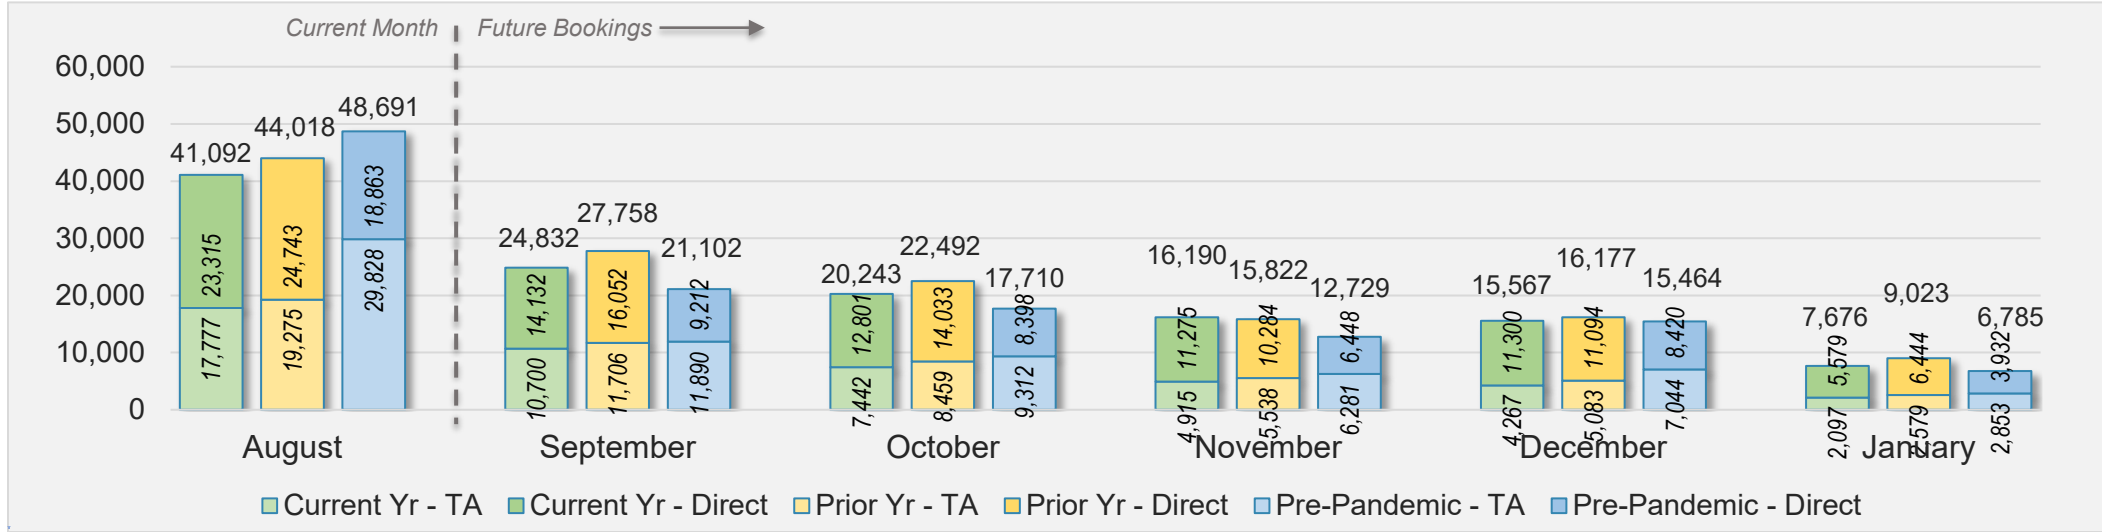

August 2024 Direct and Travel Agency Bookings to Hawai'i

CANADA

KOREA

Kaua'i (continued)

August 2024 Direct and Travel Agency Bookings to Hawai'i

AUSTRALIA

Source: ForwardKeys as of 8/11/24

Hawai'i Island

August 2024 Direct and Travel Agency Bookings to Hawai'i

Source: ForwardKeys as of 8/11/24

August 2024 Direct and Travel Agency Bookings to Hawai'i

Source: ForwardKeys as of 8/11/24

Hawai'i Island (continued)