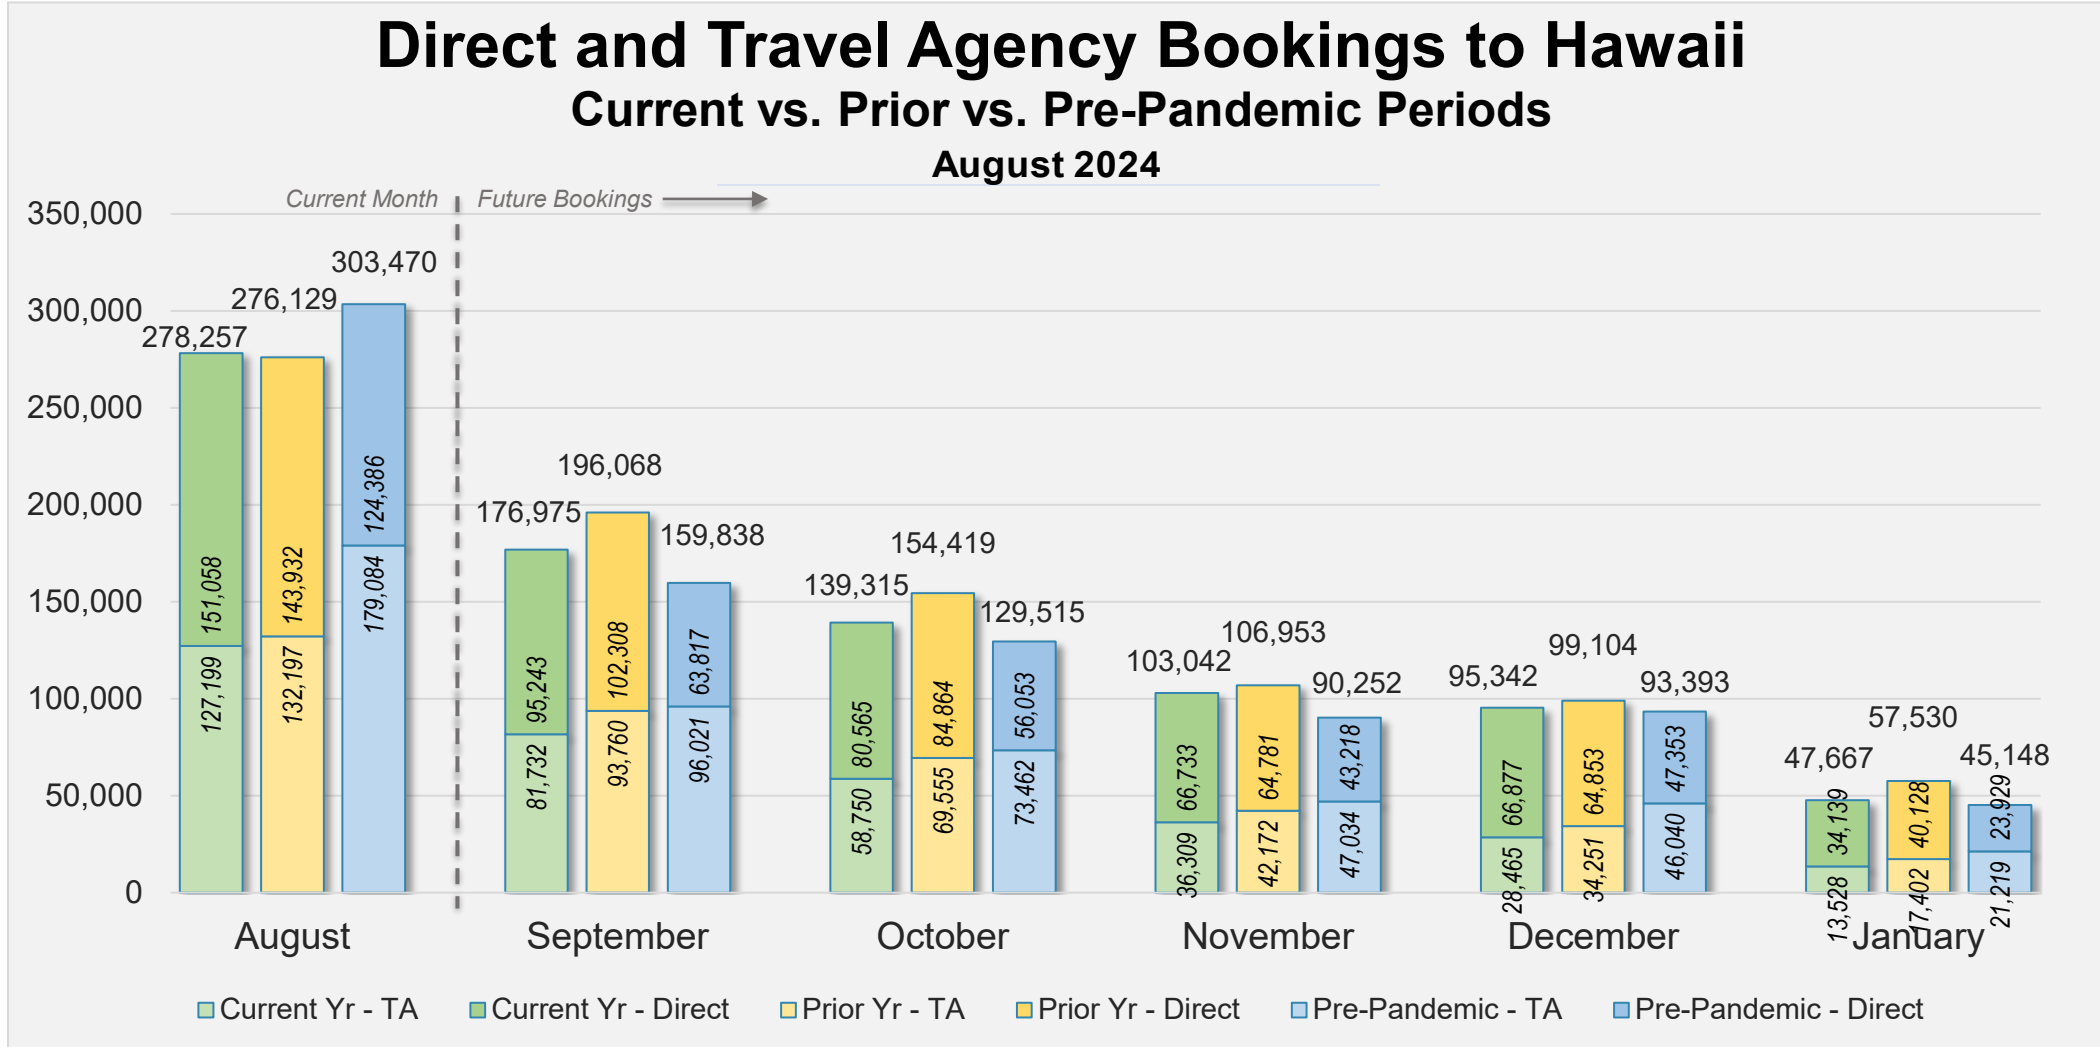

Direct and Travel Agency Bookings to Hawaii Current vs. Prior vs. Pre-Pandemic Periods August 2024

Source: ForwardKeys as of 8/11/24