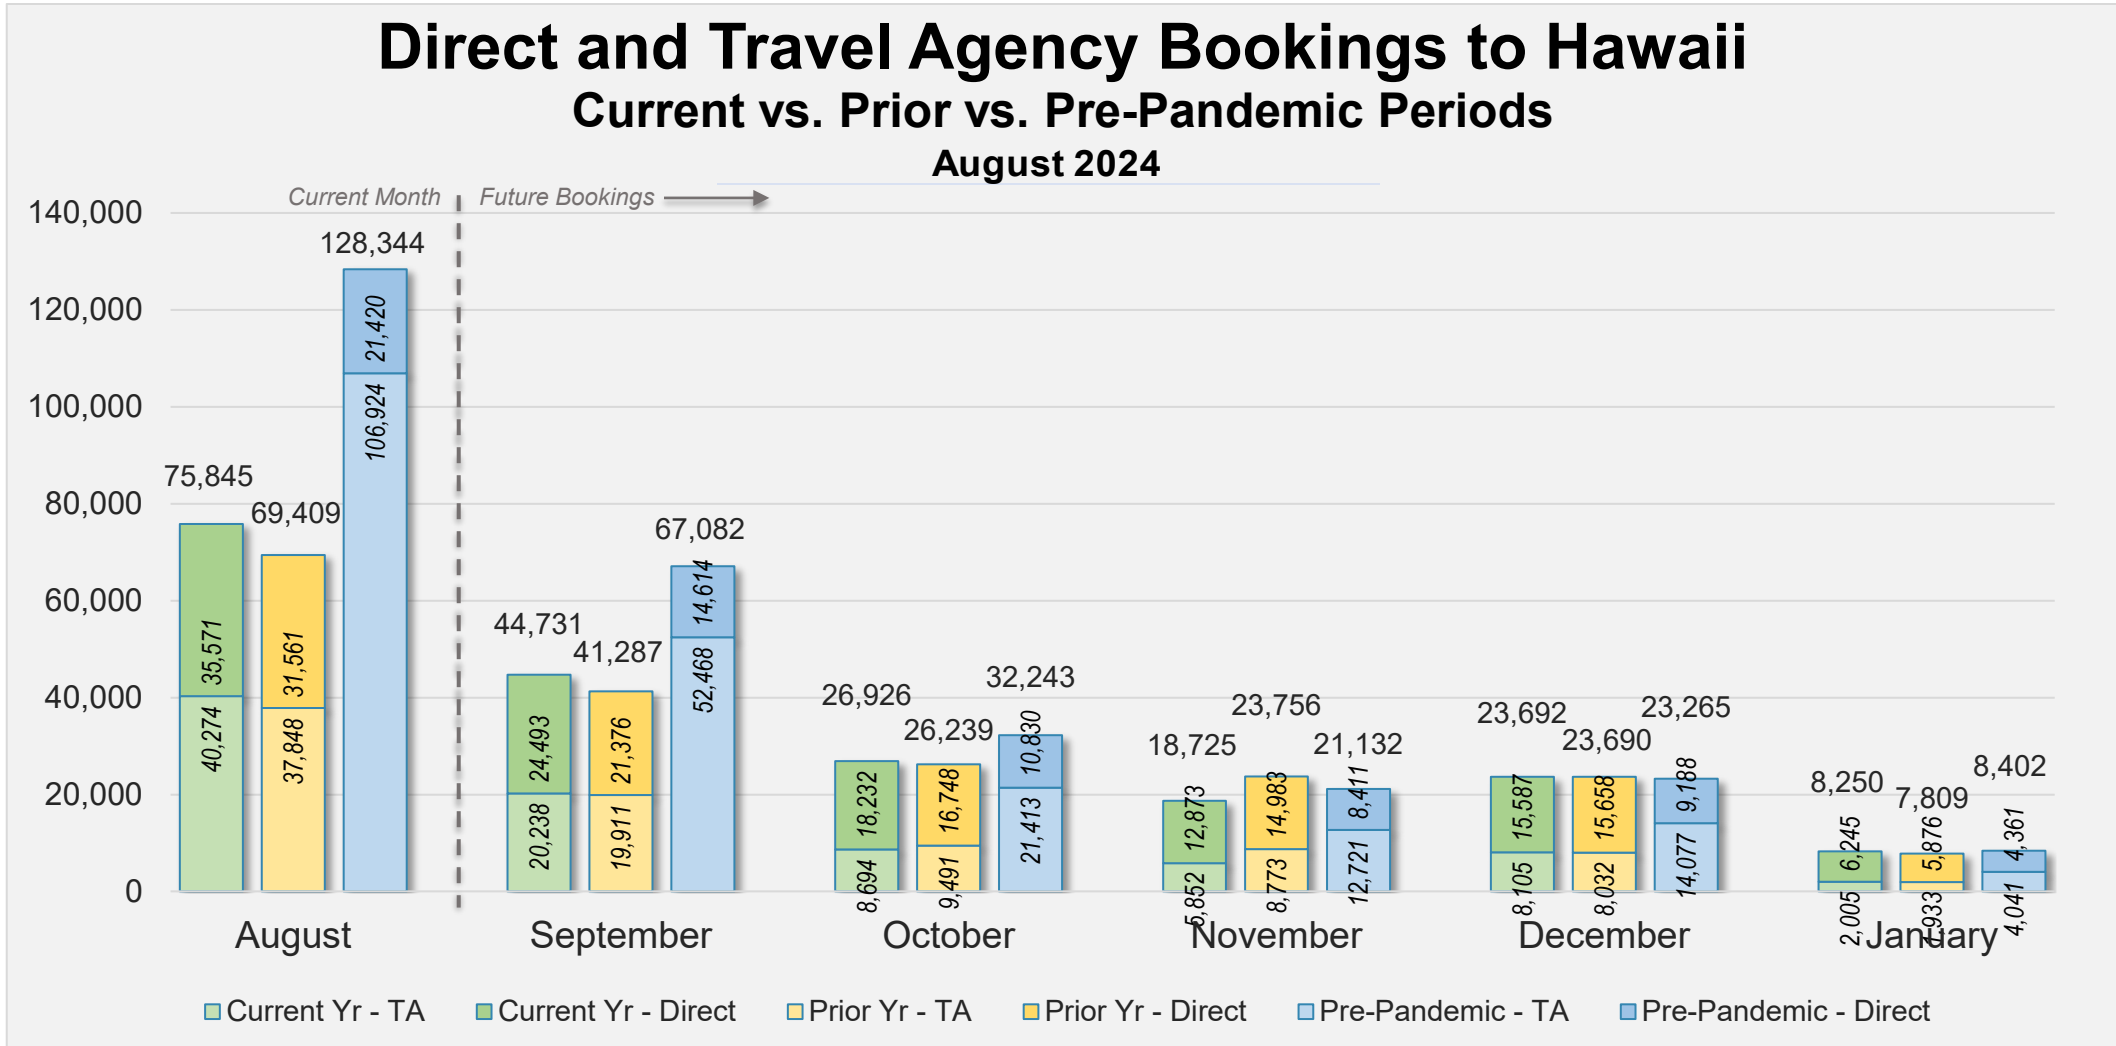

JAPAN

Direct and Travel Agency Bookings to Hawaii Current vs. Prior vs. Pre-Pandemic Periods August 2024

Source: ForwardKeys as of 8/11/24