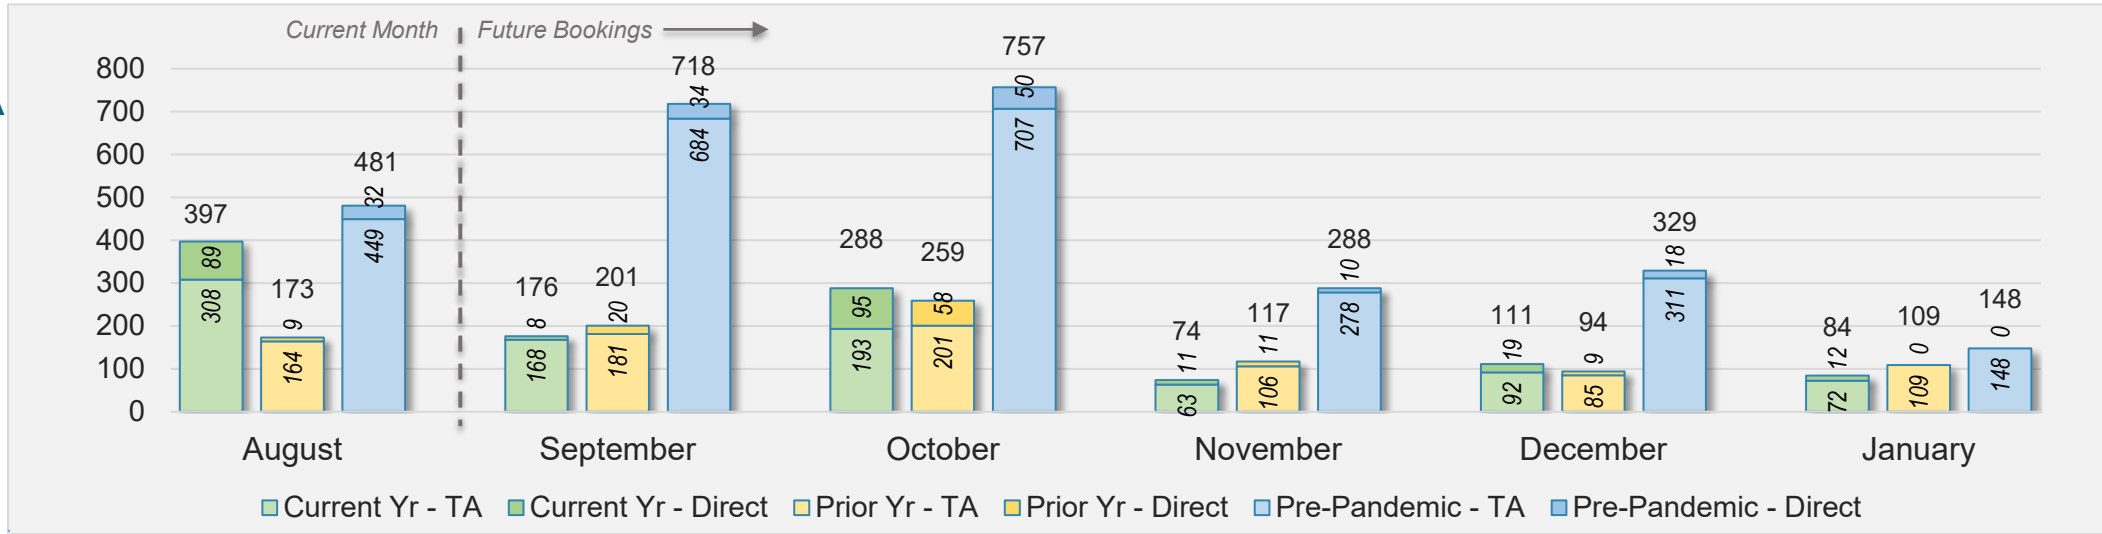

August 2024 Direct and Travel Agency Bookings to Hawai'i

Source: ForwardKeys as of 8/11/24

August 2024 Direct and Travel Agency Bookings to Hawai'i

Source: ForwardKeys as of 8/11/24

Hawai'i Island (continued)

August 2024 Direct and Travel Agency Bookings to Hawai'i

CANADA

Source: ForwardKeys as of 8/11/24

August 2024 Direct and Travel Agency Bookings to Hawai'i

KOREA

Source: ForwardKeys as of 8/11/24

Hawai'i Island (continued)

August 2024 Direct and Travel Agency Bookings to Hawai'i

AUSTRALIA

Source: ForwardKeys as of 8/11/24