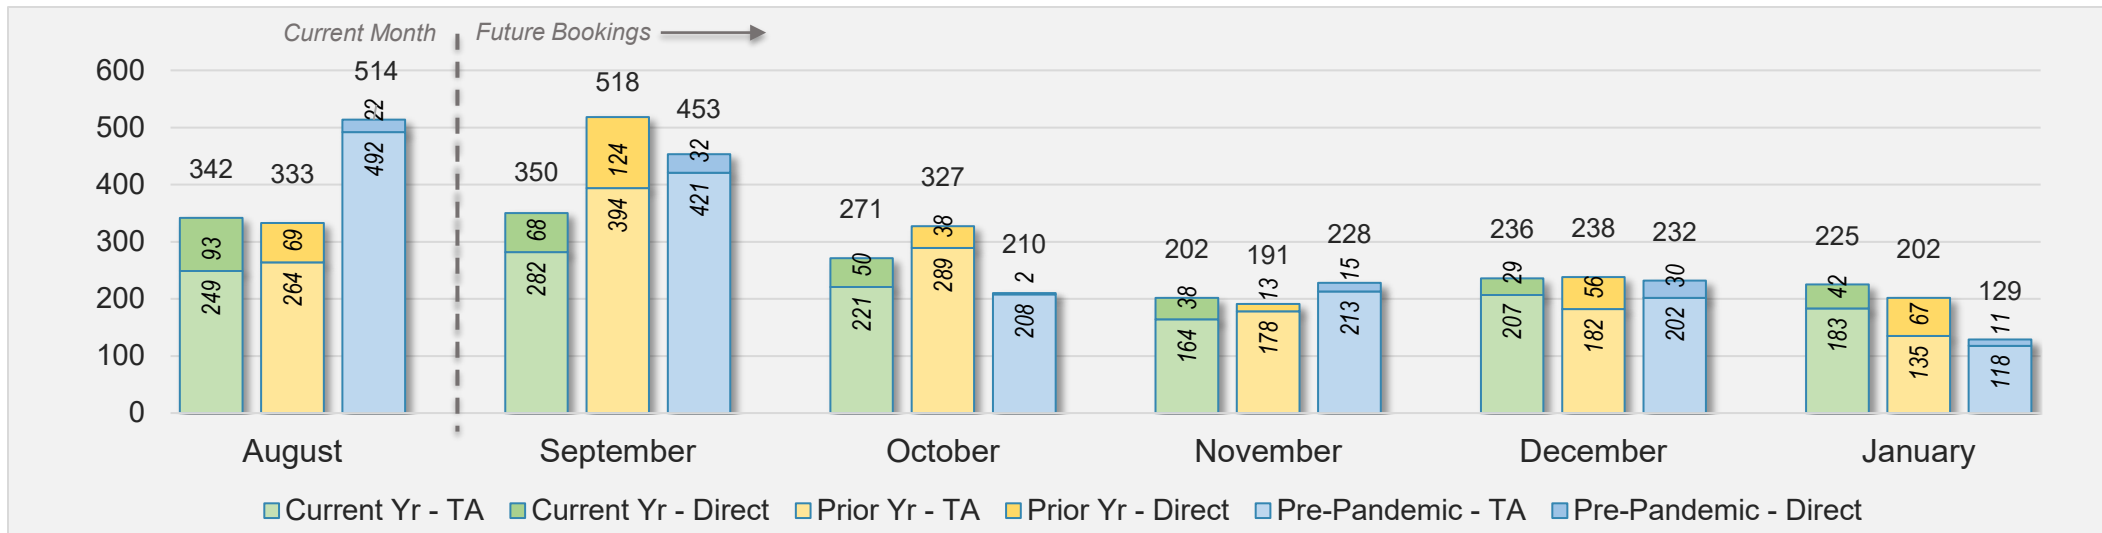

August 2024 Direct and Travel Agency Bookings to Hawai'i

Source: ForwardKeys as of 8/11/24

August 2024 Direct and Travel Agency Bookings to Hawai'i

Source: ForwardKeys as of 8/11/24

Hawai'i Island (continued)

August 2024 Direct and Travel Agency Bookings to Hawai'i

CANADA

Source: ForwardKeys as of 8/11/24

August 2024 Direct and Travel Agency Bookings to Hawai'i

KOREA

Source: ForwardKeys as of 8/11/24

Hawai'i Island (continued)

August 2024 Direct and Travel Agency Bookings to Hawai'i

AUSTRALIA

Source: ForwardKeys as of 8/11/24