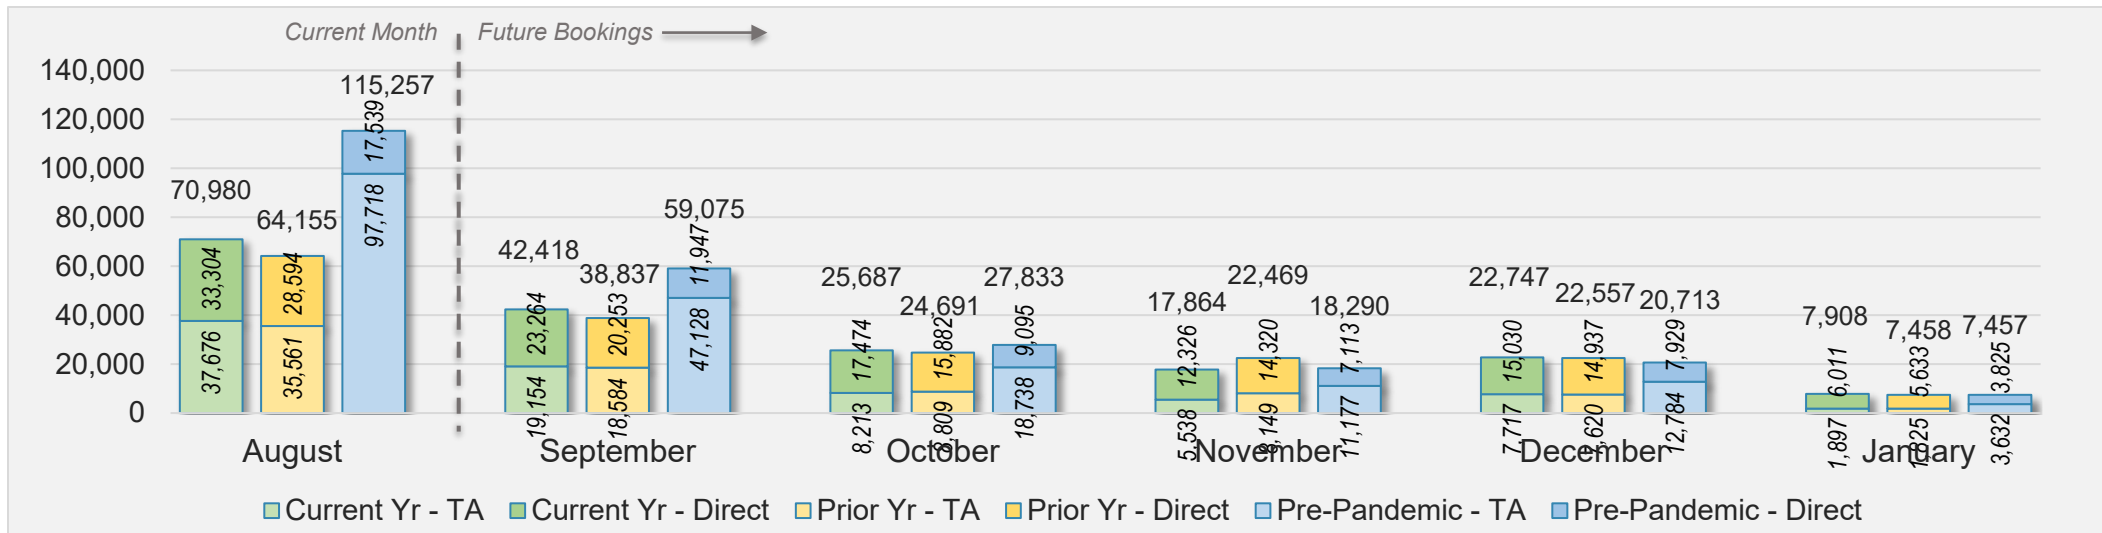

August 2024 Direct and Travel Agency Bookings to Hawai'i

JAPAN

Source: ForwardKeys as of 8/11/24