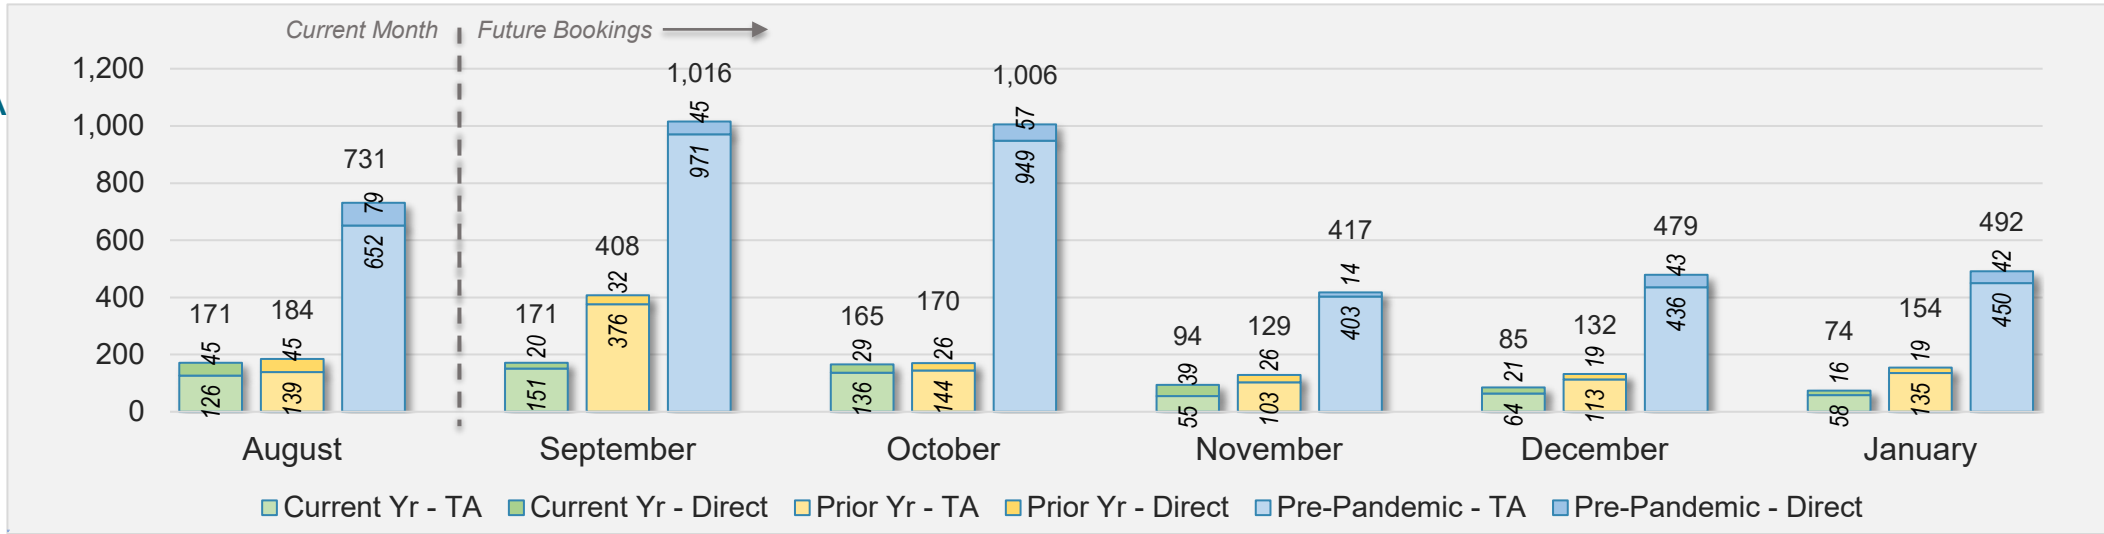

Maui (continued)

August 2024 Direct and Travel Agency Bookings to Hawai'i

AUSTRALIA

Source: ForwardKeys as of 8/11/24