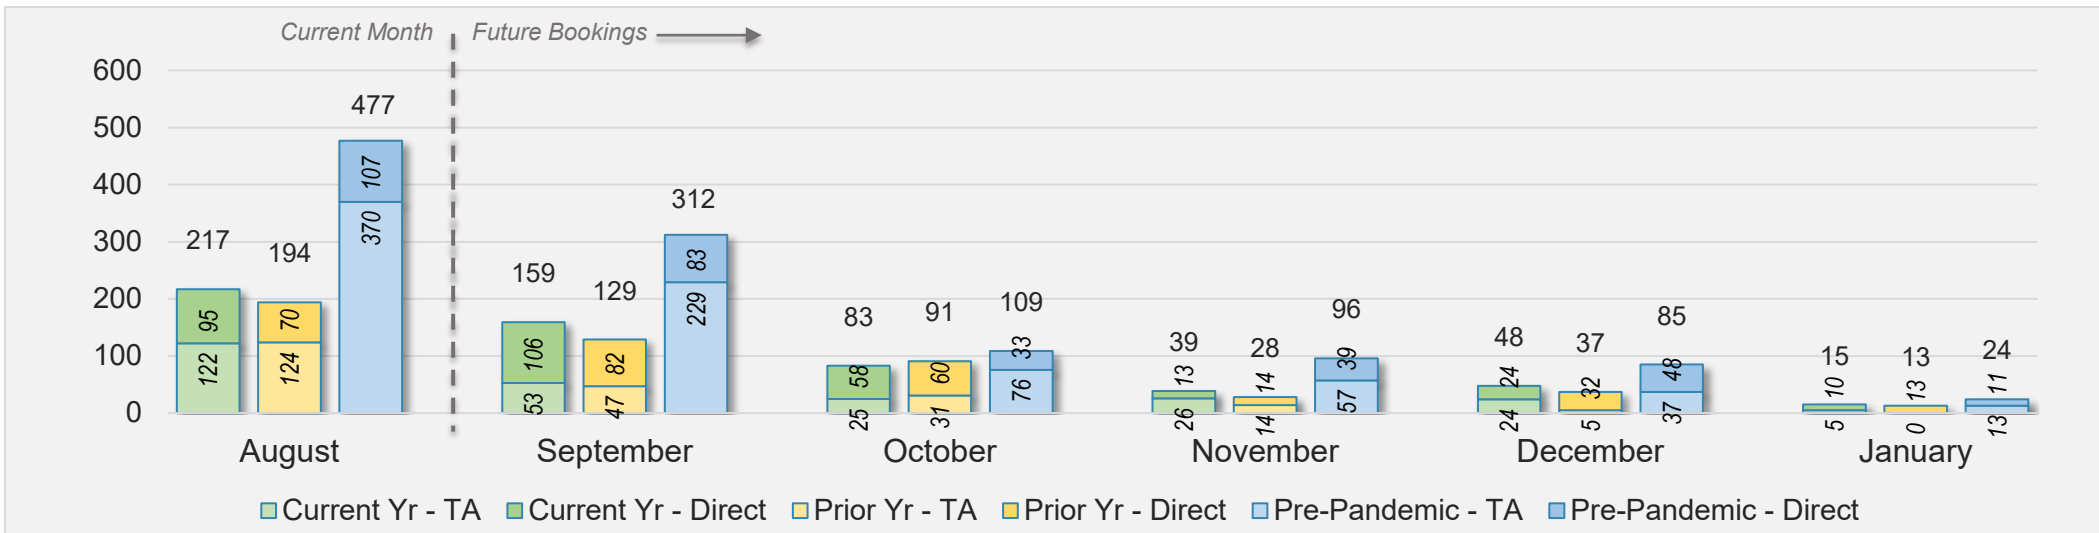

Source: ForwardKeys as of 8/11/24