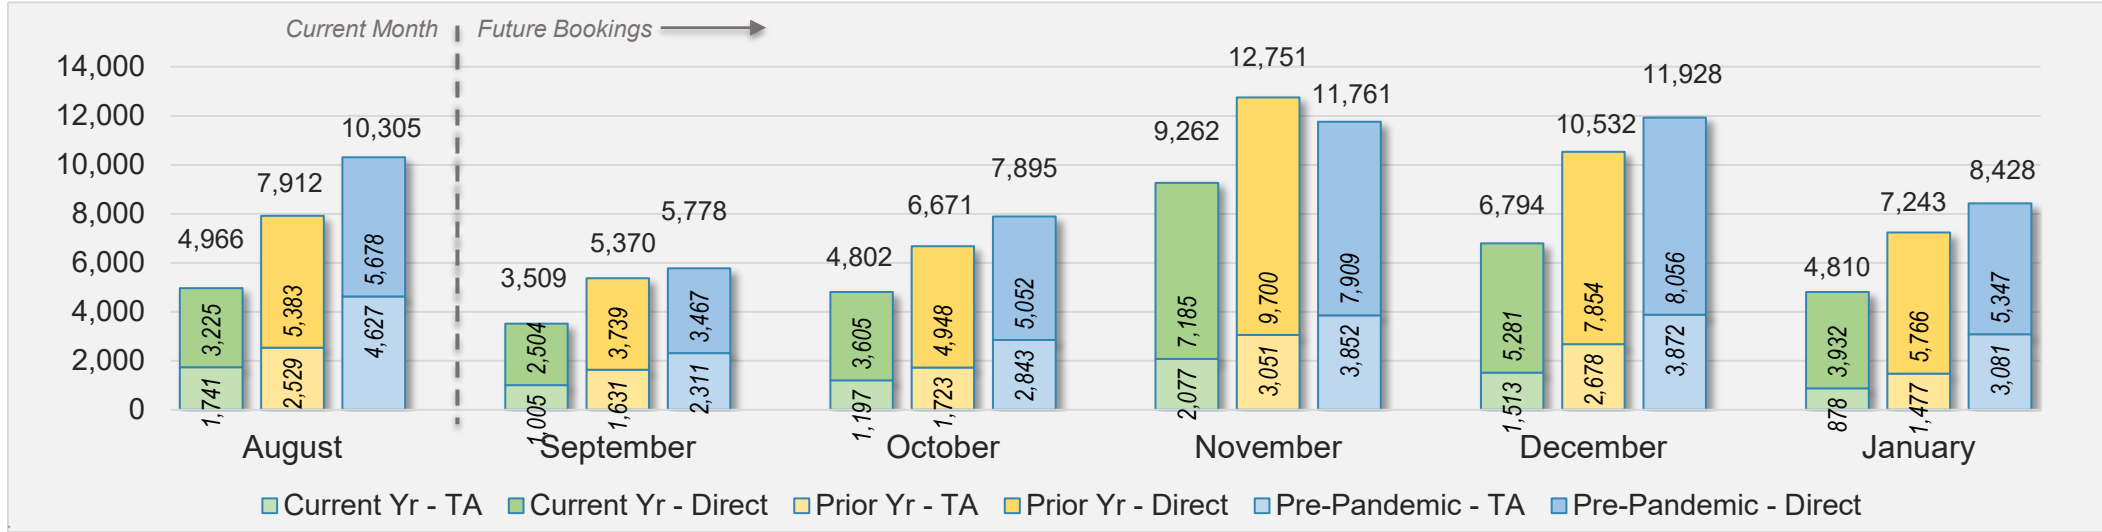

AUSTRALIA

Source: ForwardKeys as of 8/11/24

Maui

August 2024 Direct and Travel Agency Bookings to Hawai'i

August 2024 Direct and Travel Agency Bookings to Hawai'i

Maui (continued)

August 2024 Direct and Travel Agency Bookings to Hawai'i

August 2024 Direct and Travel Agency Bookings to Hawai'i

Maui (continued)

August 2024 Direct and Travel Agency Bookings to Hawai'i

AUSTRALIA

Source: ForwardKeys as of 8/11/24

Kaua'i

August 2024 Direct and Travel Agency Bookings to Hawai'i