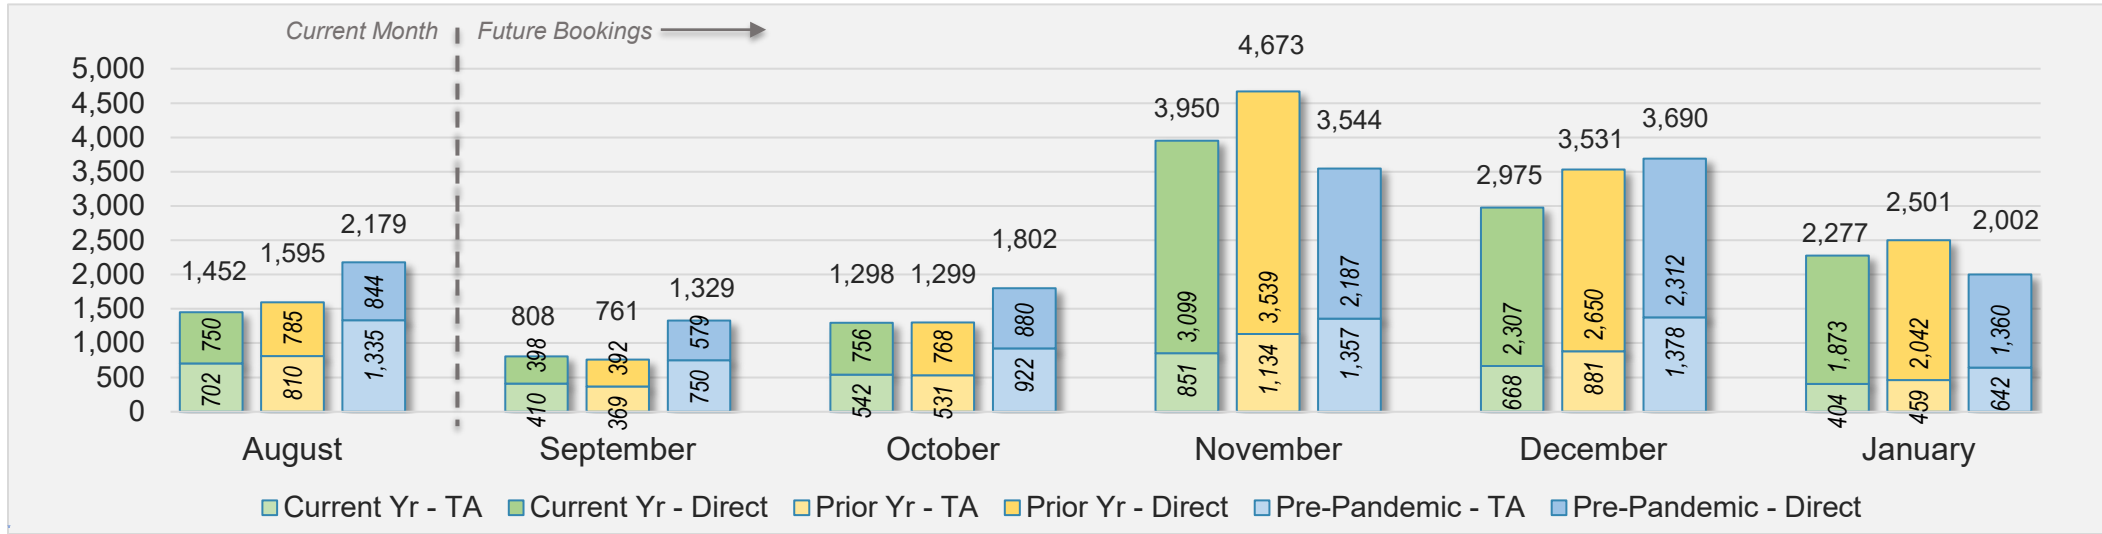

August 2024 Direct and Travel Agency Bookings to Hawai'i

CANADA

KOREA

Kaua'i (continued)

August 2024 Direct and Travel Agency Bookings to Hawai'i

AUSTRALIA

Source: ForwardKeys as of 8/11/24

Hawai'i Island

August 2024 Direct and Travel Agency Bookings to Hawai'i

Source: ForwardKeys as of 8/11/24

August 2024 Direct and Travel Agency Bookings to Hawai'i

Source: ForwardKeys as of 8/11/24

Hawai'i Island (continued)

August 2024 Direct and Travel Agency Bookings to Hawai'i

CANADA

Source: ForwardKeys as of 8/11/24

August 2024 Direct and Travel Agency Bookings to Hawai'i

KOREA

Source: ForwardKeys as of 8/11/24

Hawai'i Island (continued)