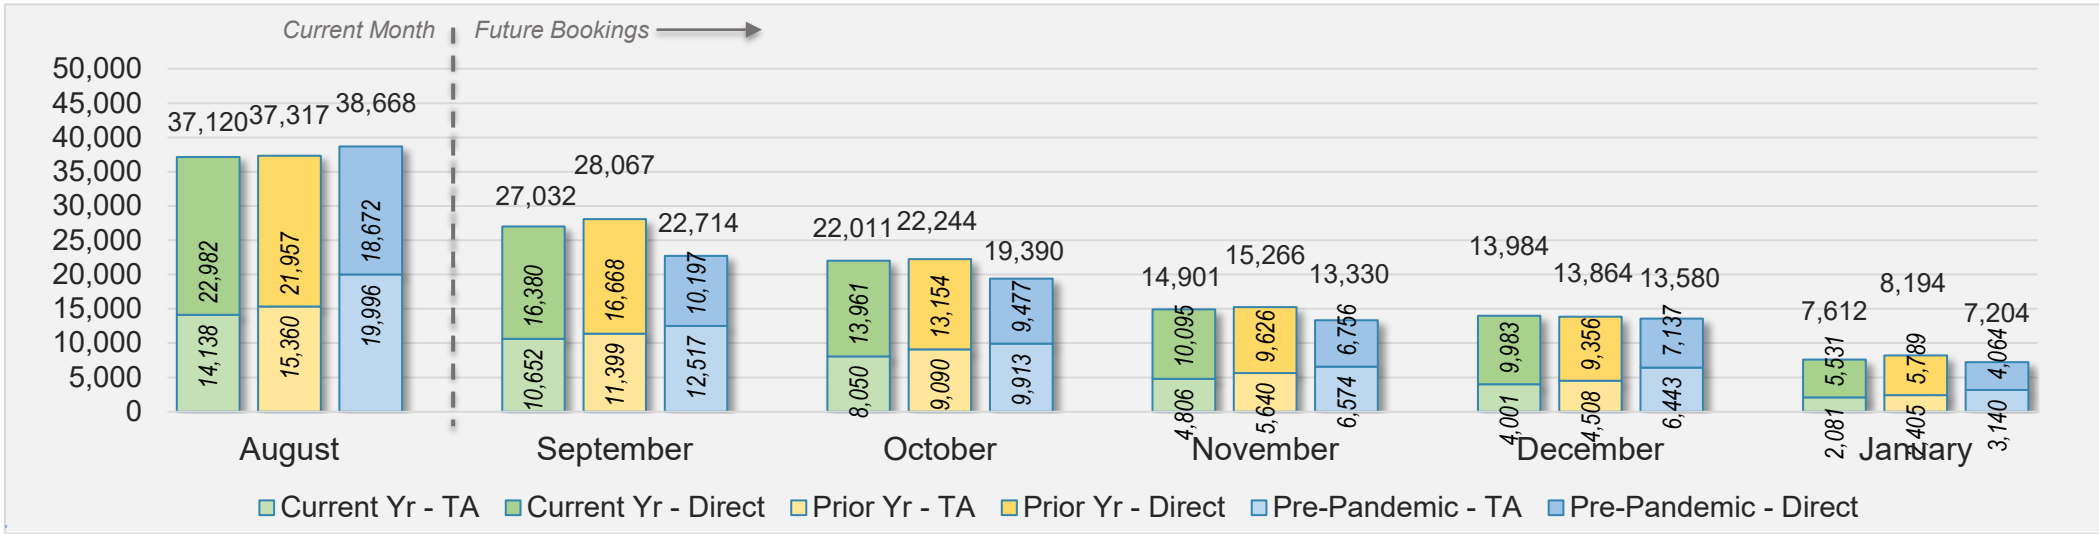

Kaua'i

August 2024 Direct and Travel Agency Bookings to Hawai'i

U.S.

Source: ForwardKeys as of 8/11/24

August 2024 Direct and Travel Agency Bookings to Hawai'i

JAPAN