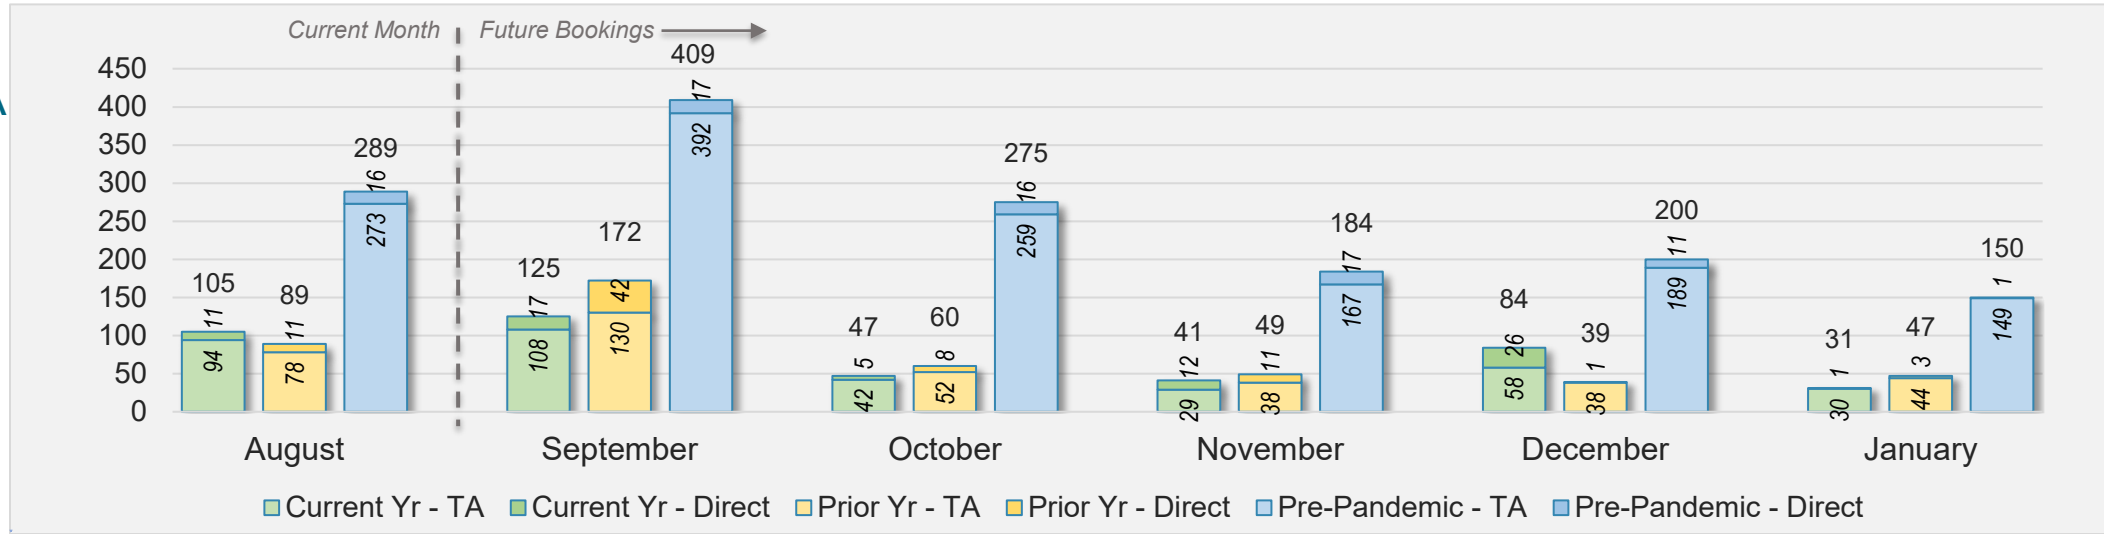

August 2024 Direct and Travel Agency Bookings to Hawai'i

CANADA

KOREA

Kaua'i (continued)

August 2024 Direct and Travel Agency Bookings to Hawai'i

AUSTRALIA

Source: ForwardKeys as of 8/11/24

Hawai'i Island

August 2024 Direct and Travel Agency Bookings to Hawai'i

Source: ForwardKeys as of 8/11/24

August 2024 Direct and Travel Agency Bookings to Hawai'i

Source: ForwardKeys as of 8/11/24

Hawai'i Island (continued)