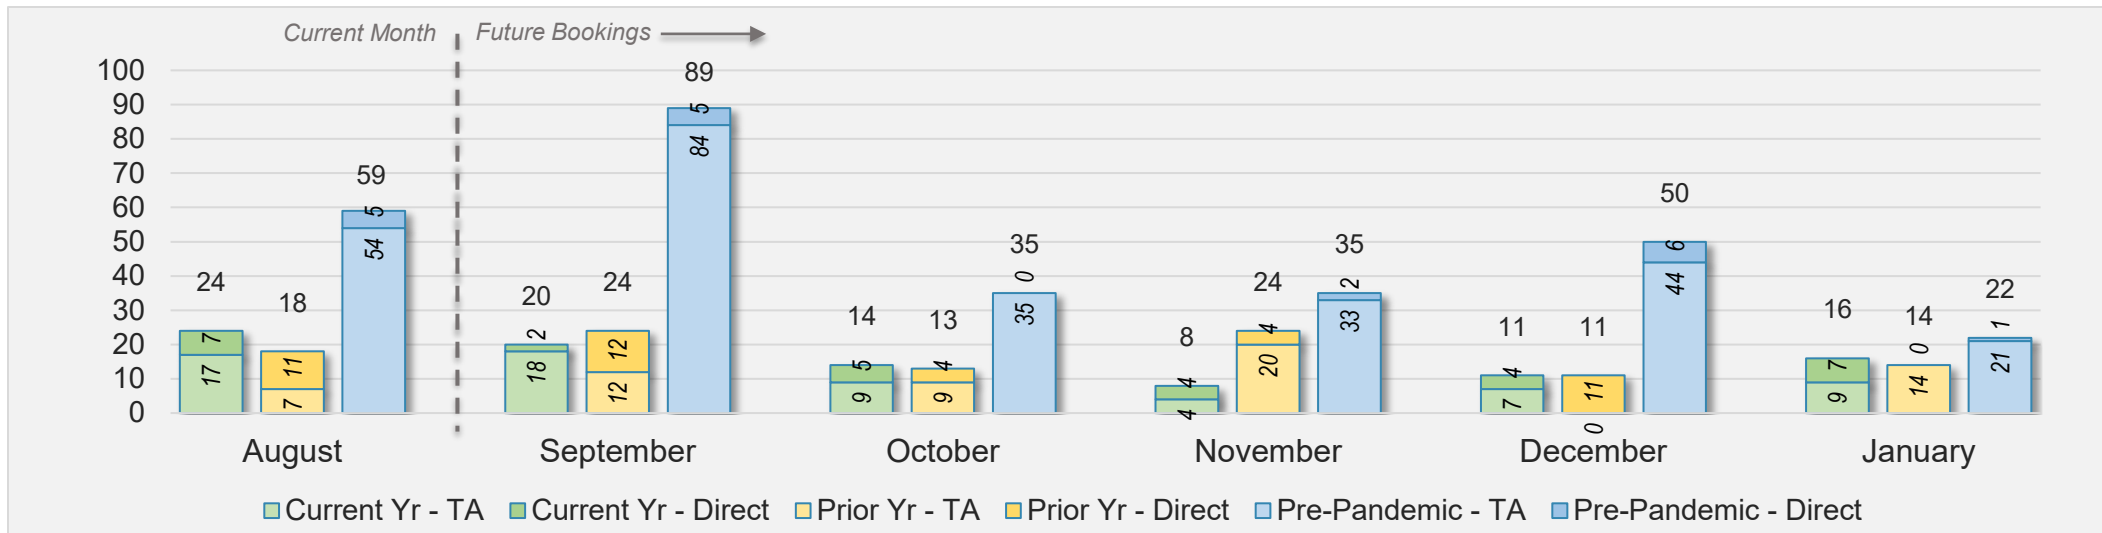

U.S.

Source: ForwardKeys as of 8/11/24

August 2024 Direct and Travel Agency Bookings to Hawai'i

JAPAN

Source: ForwardKeys as of 8/11/24

Kaua'i (continued)

August 2024 Direct and Travel Agency Bookings to Hawai'i

August 2024 Direct and Travel Agency Bookings to Hawai'i

CANADA

KOREA

Kaua'i (continued)

August 2024 Direct and Travel Agency Bookings to Hawai'i

AUSTRALIA

Source: ForwardKeys as of 8/11/24

Hawai'i Island