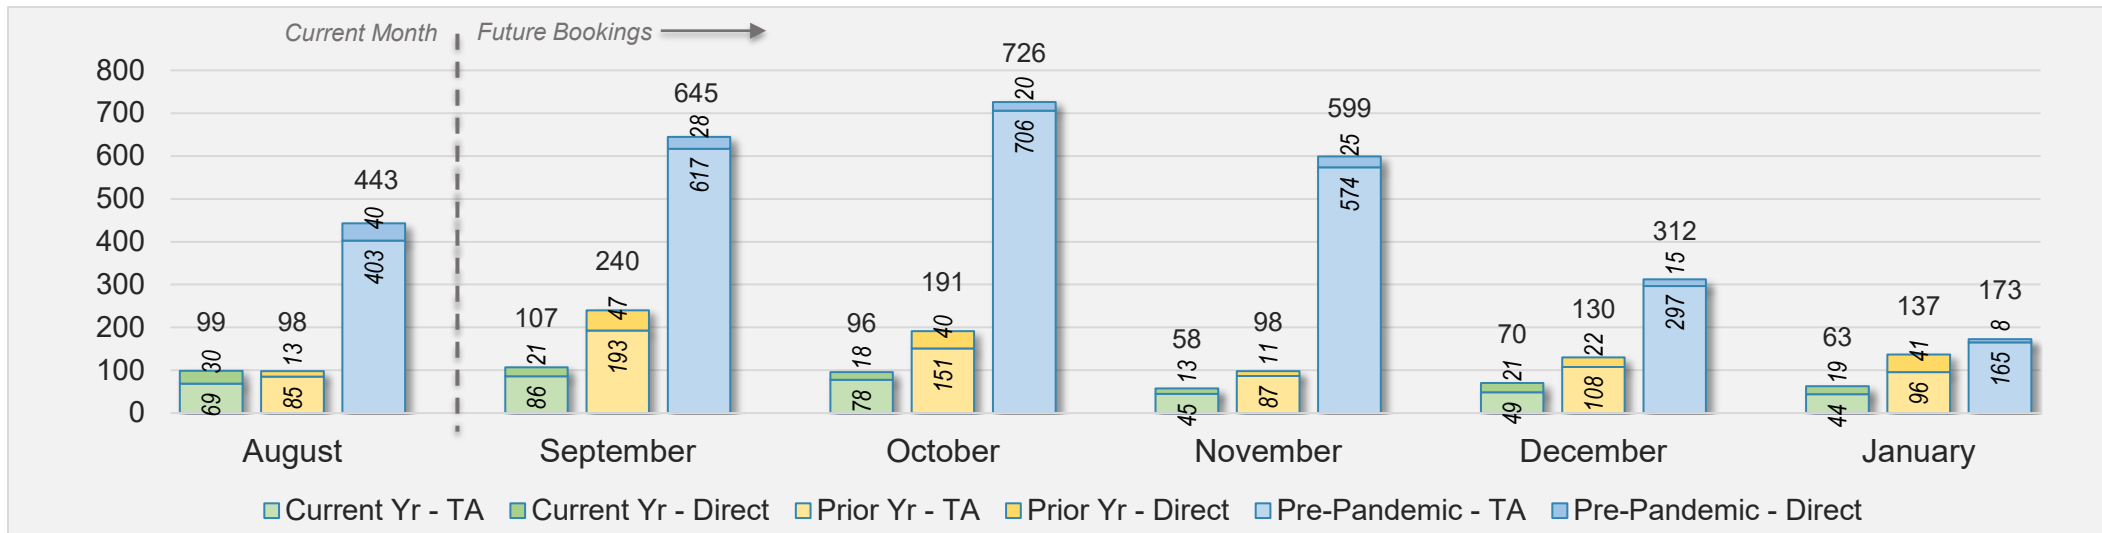

August 2024 Direct and Travel Agency Bookings to Hawai'i