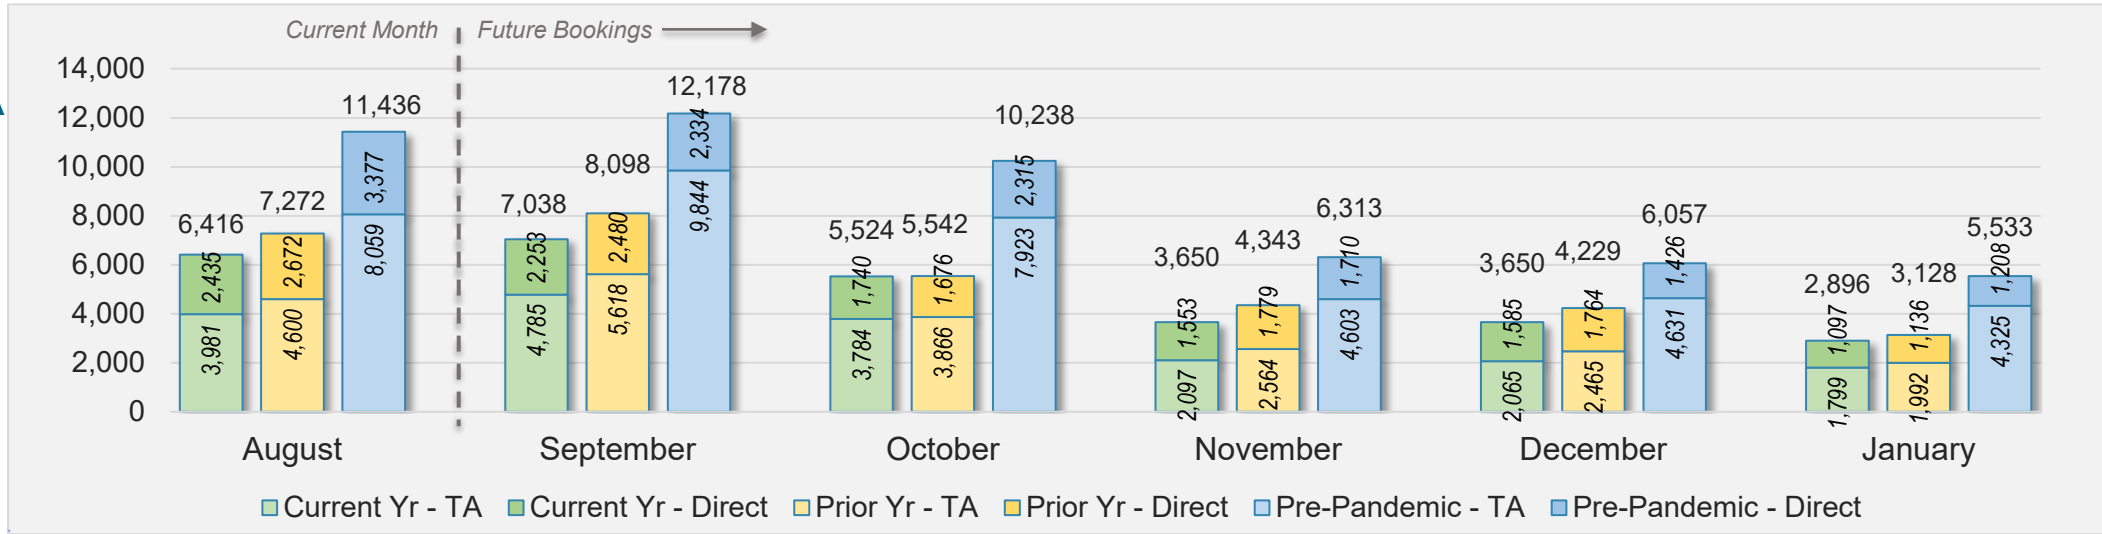

CANADA

Source: ForwardKeys as of 8/11/24

August 2024 Direct and Travel Agency Bookings to Hawai'i

KOREA

Source: ForwardKeys as of 8/11/24

O'ahu (continued)

August 2024 Direct and Travel Agency Bookings to Hawai'i

AUSTRALIA

Source: ForwardKeys as of 8/11/24

Maui

August 2024 Direct and Travel Agency Bookings to Hawai'i

August 2024 Direct and Travel Agency Bookings to Hawai'i

Maui (continued)

August 2024 Direct and Travel Agency Bookings to Hawai'i