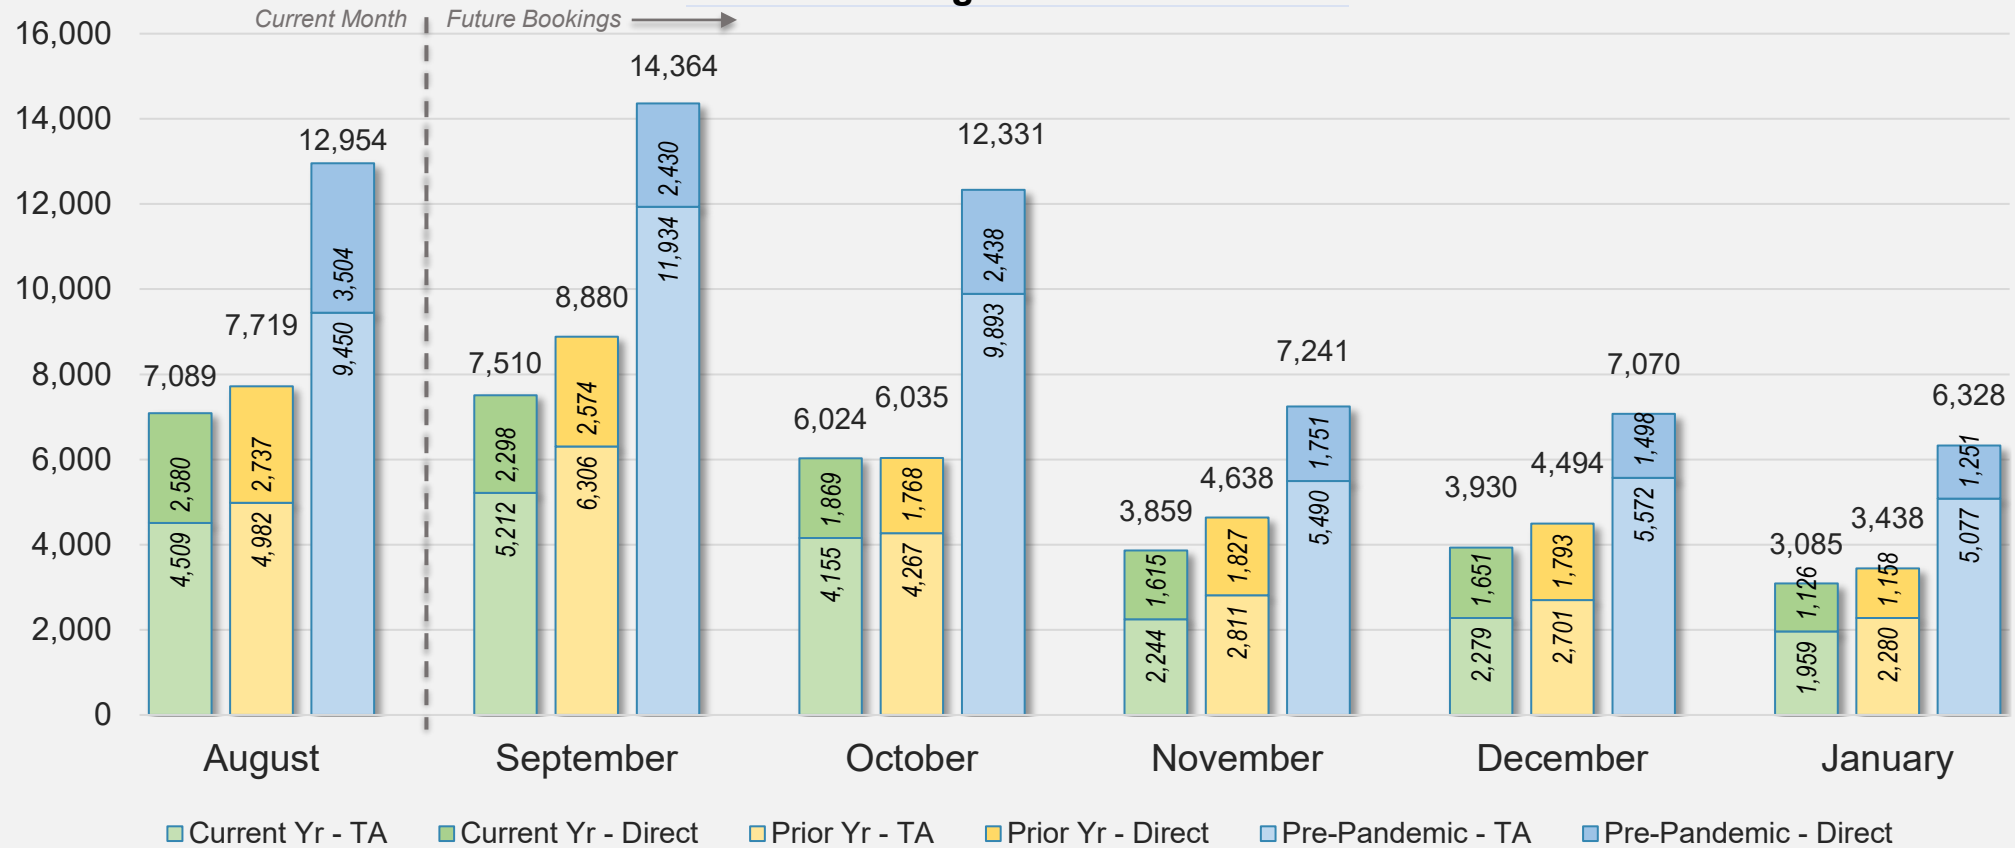

Forward Keys Index

- Bookings
 - Net sum of the number of visitors from Sales transactions counted, including Exchanges and Refunds.
- Current Year / Previous Year / Pre-pandemic
 - In the analysis results, "Current Year" refers to the period being analyzed. "Previous Year" refers to the time unit in the previous year equivalent to the "Current Year" (for year-on-year comparison purposes). "Pre-pandemic" refers to the equivalent period in 2019 to the Current period, using only 2019 data as a reference.
- Direct
 - Refers to tickets purchased directly through the airline, typically via an airline's website.
- Travel Agency
 - Refers to associated with an ARC/IATA number (or otherwise retail).

Source: ForwardKeys as of 8/11/24

CANADA

Direct and Travel Agency Bookings to Hawaii Current vs. Prior vs. Pre-Pandemic Periods August 2024

Source: ForwardKeys as of 8/11/24

KOREA

Direct and Travel Agency Bookings to Hawaii Current vs. Prior vs. Pre-Pandemic Periods August 2024

Source: ForwardKeys as of 8/11/24

AUSTRALIA

Direct and Travel Agency Bookings to Hawaii Current vs. Prior vs. Pre-Pandemic Periods August 2024

Source: ForwardKeys as of 8/11/24

August 2024 Direct and Travel Agency Bookings to Hawai'i