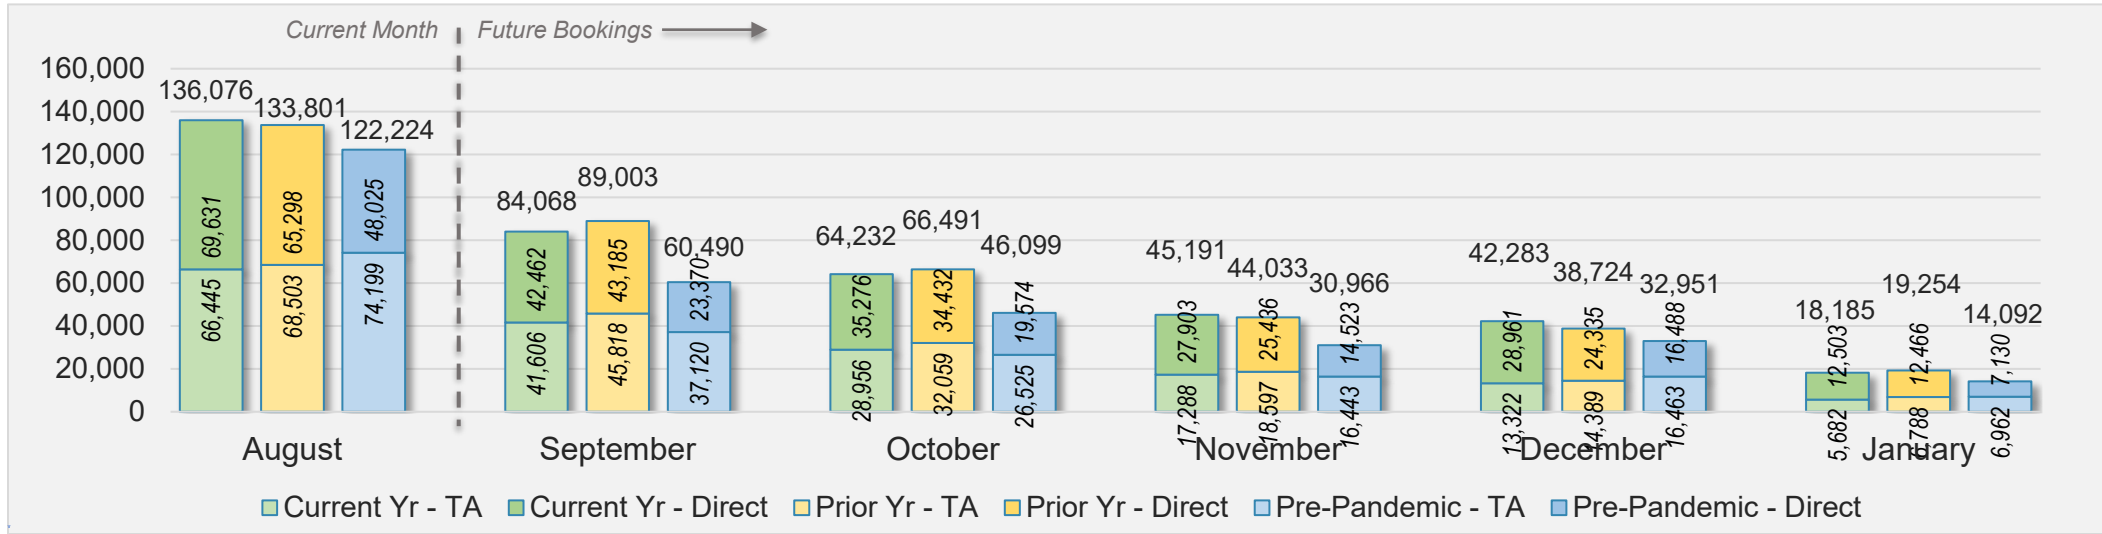

August 2024 Direct and Travel Agency Bookings to Hawai'i

U.S.

Source: ForwardKeys as of 8/11/24