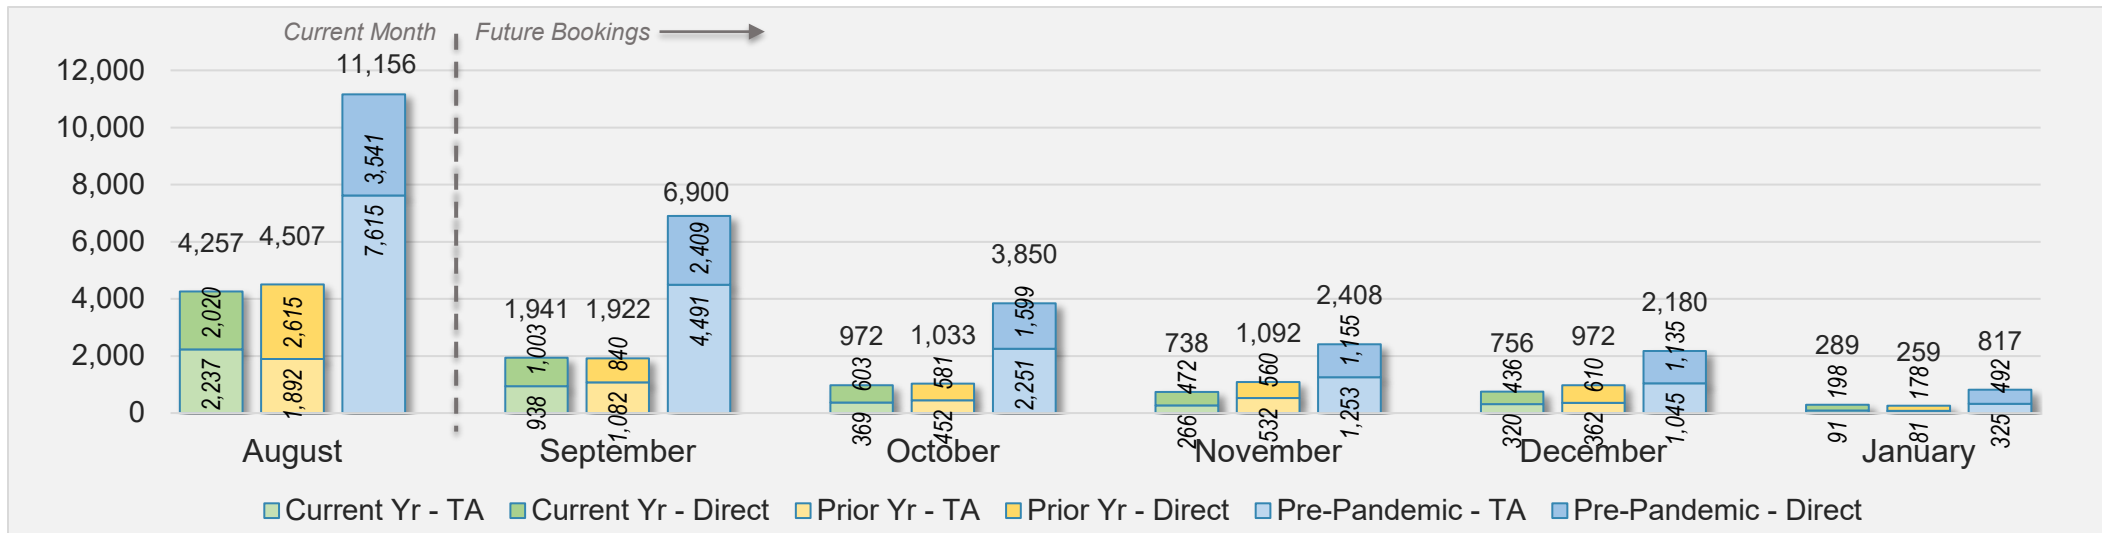

August 2024 Direct and Travel Agency Bookings to Hawai'i

CANADA

KOREA

Kaua'i (continued)

August 2024 Direct and Travel Agency Bookings to Hawai'i

AUSTRALIA

Source: ForwardKeys as of 8/11/24

Hawai'i Island

August 2024 Direct and Travel Agency Bookings to Hawai'i

Source: ForwardKeys as of 8/11/24

August 2024 Direct and Travel Agency Bookings to Hawai'i

Source: ForwardKeys as of 8/11/24

Hawai'i Island (continued)