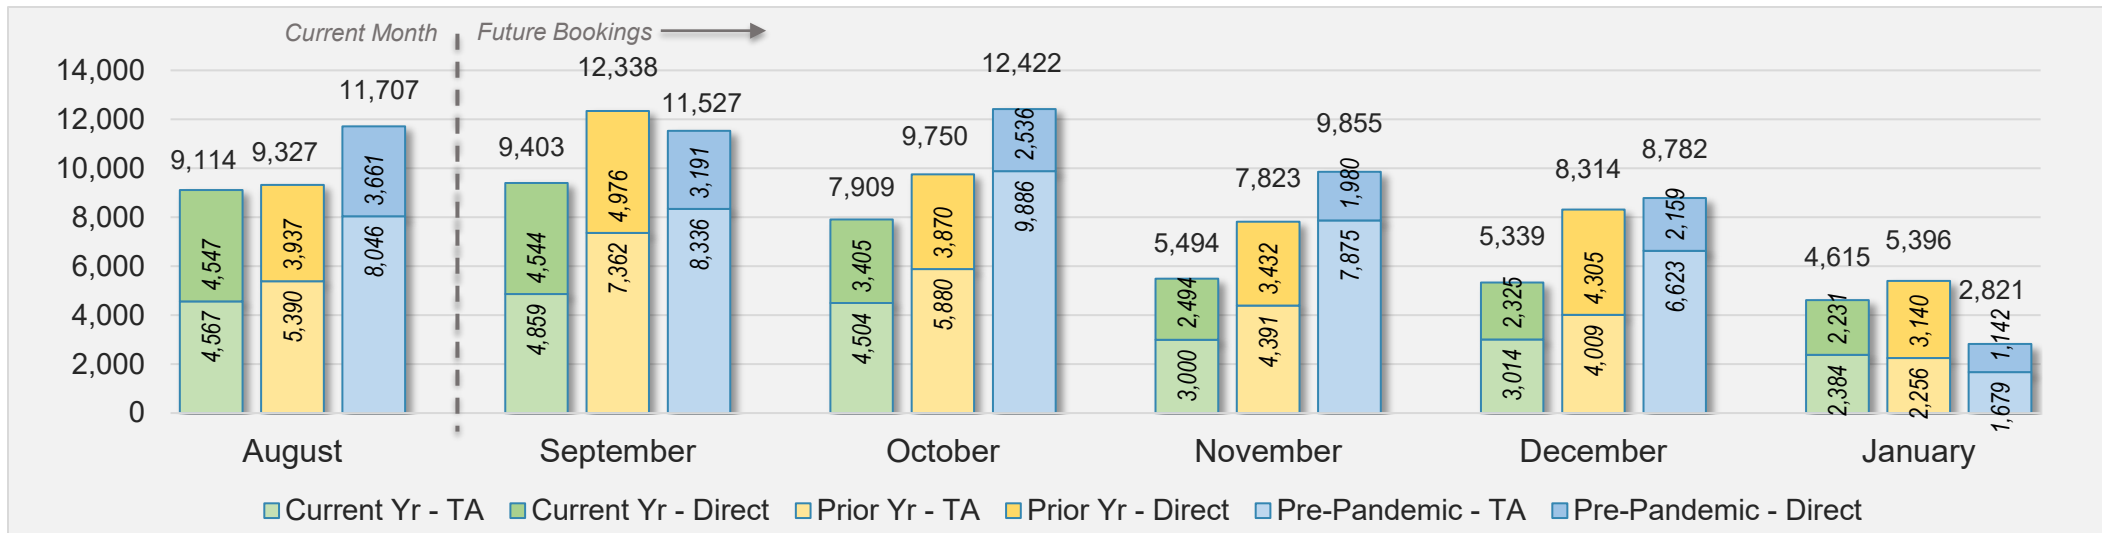

U.S.

Source: ForwardKeys as of 8/11/24

August 2024 Direct and Travel Agency Bookings to Hawai'i

JAPAN

Source: ForwardKeys as of 8/11/24

O'ahu (continued)

August 2024 Direct and Travel Agency Bookings to Hawai'i

CANADA

Source: ForwardKeys as of 8/11/24

August 2024 Direct and Travel Agency Bookings to Hawai'i

KOREA

Source: ForwardKeys as of 8/11/24

O'ahu (continued)

August 2024 Direct and Travel Agency Bookings to Hawai'i