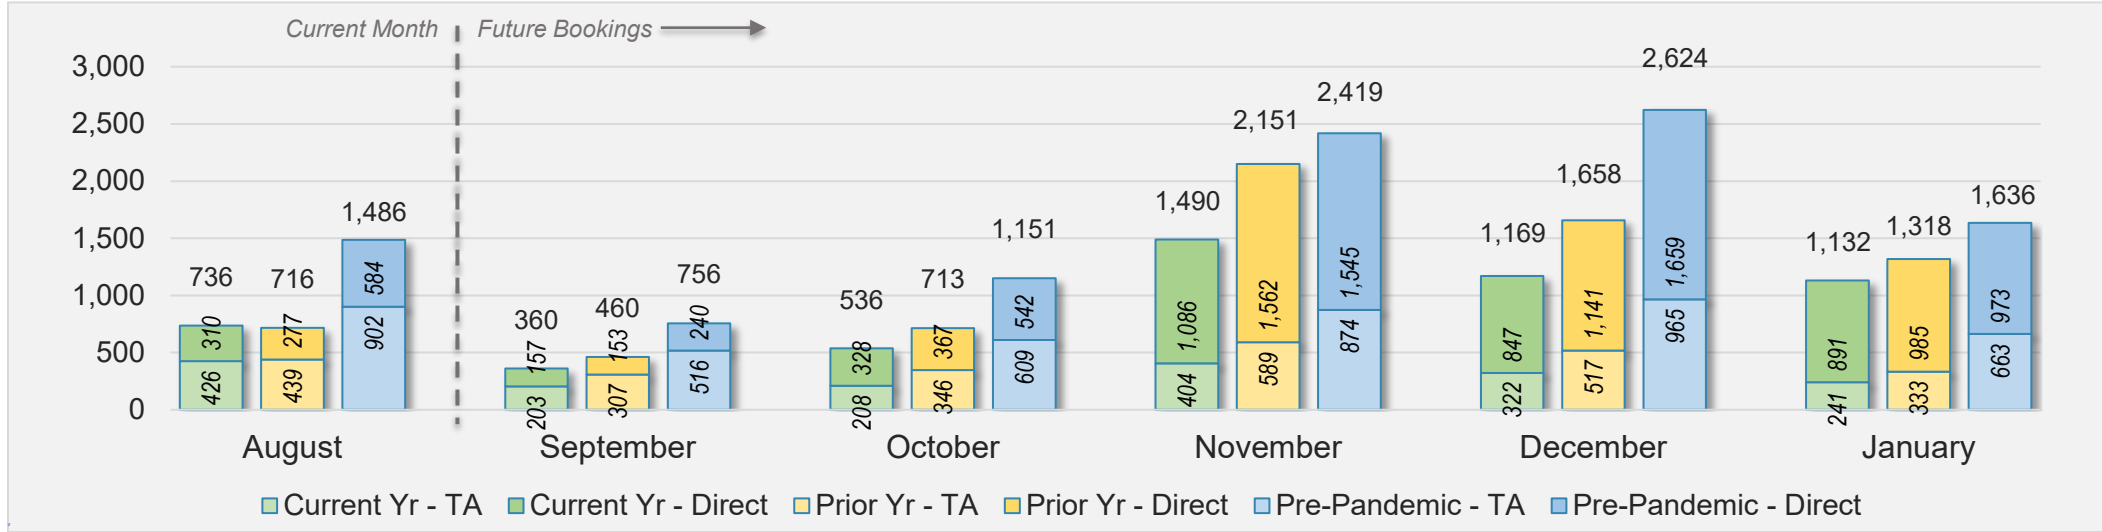

U.S.

Source: ForwardKeys as of 8/11/24

August 2024 Direct and Travel Agency Bookings to Hawai'i

JAPAN

Source: ForwardKeys as of 8/11/24

Kaua'i (continued)

August 2024 Direct and Travel Agency Bookings to Hawai'i

August 2024 Direct and Travel Agency Bookings to Hawai'i

CANADA

KOREA

Kaua'i (continued)

August 2024 Direct and Travel Agency Bookings to Hawai'i

AUSTRALIA

Source: ForwardKeys as of 8/11/24

Hawai'i Island