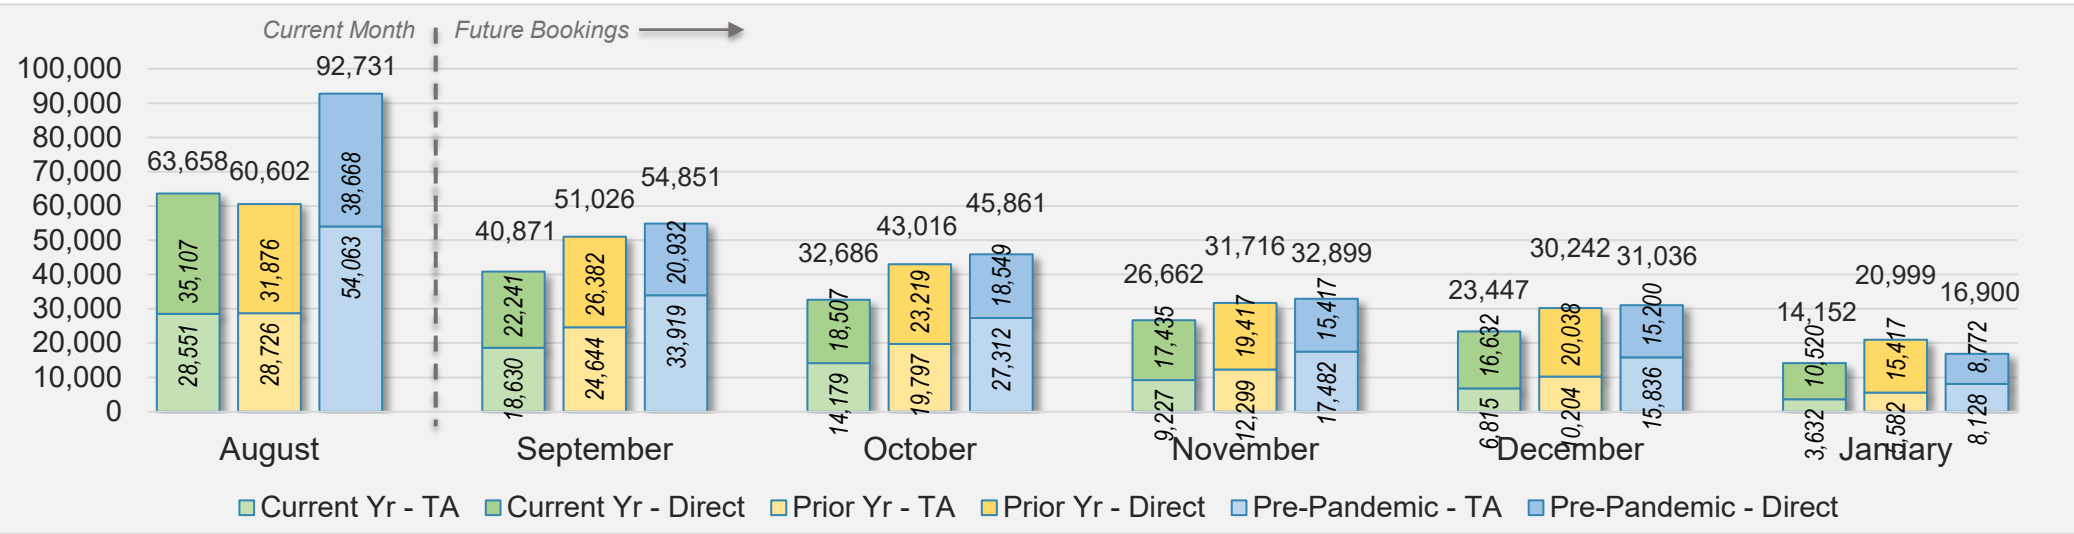

CANADA

Source: ForwardKeys as of 8/11/24

August 2024 Direct and Travel Agency Bookings to Hawai'i

KOREA

Source: ForwardKeys as of 8/11/24

O'ahu (continued)

August 2024 Direct and Travel Agency Bookings to Hawai'i

AUSTRALIA

Source: ForwardKeys as of 8/11/24

Maui

August 2024 Direct and Travel Agency Bookings to Hawai'i

August 2024 Direct and Travel Agency Bookings to Hawai'i

Maui (continued)

August 2024 Direct and Travel Agency Bookings to Hawai'i