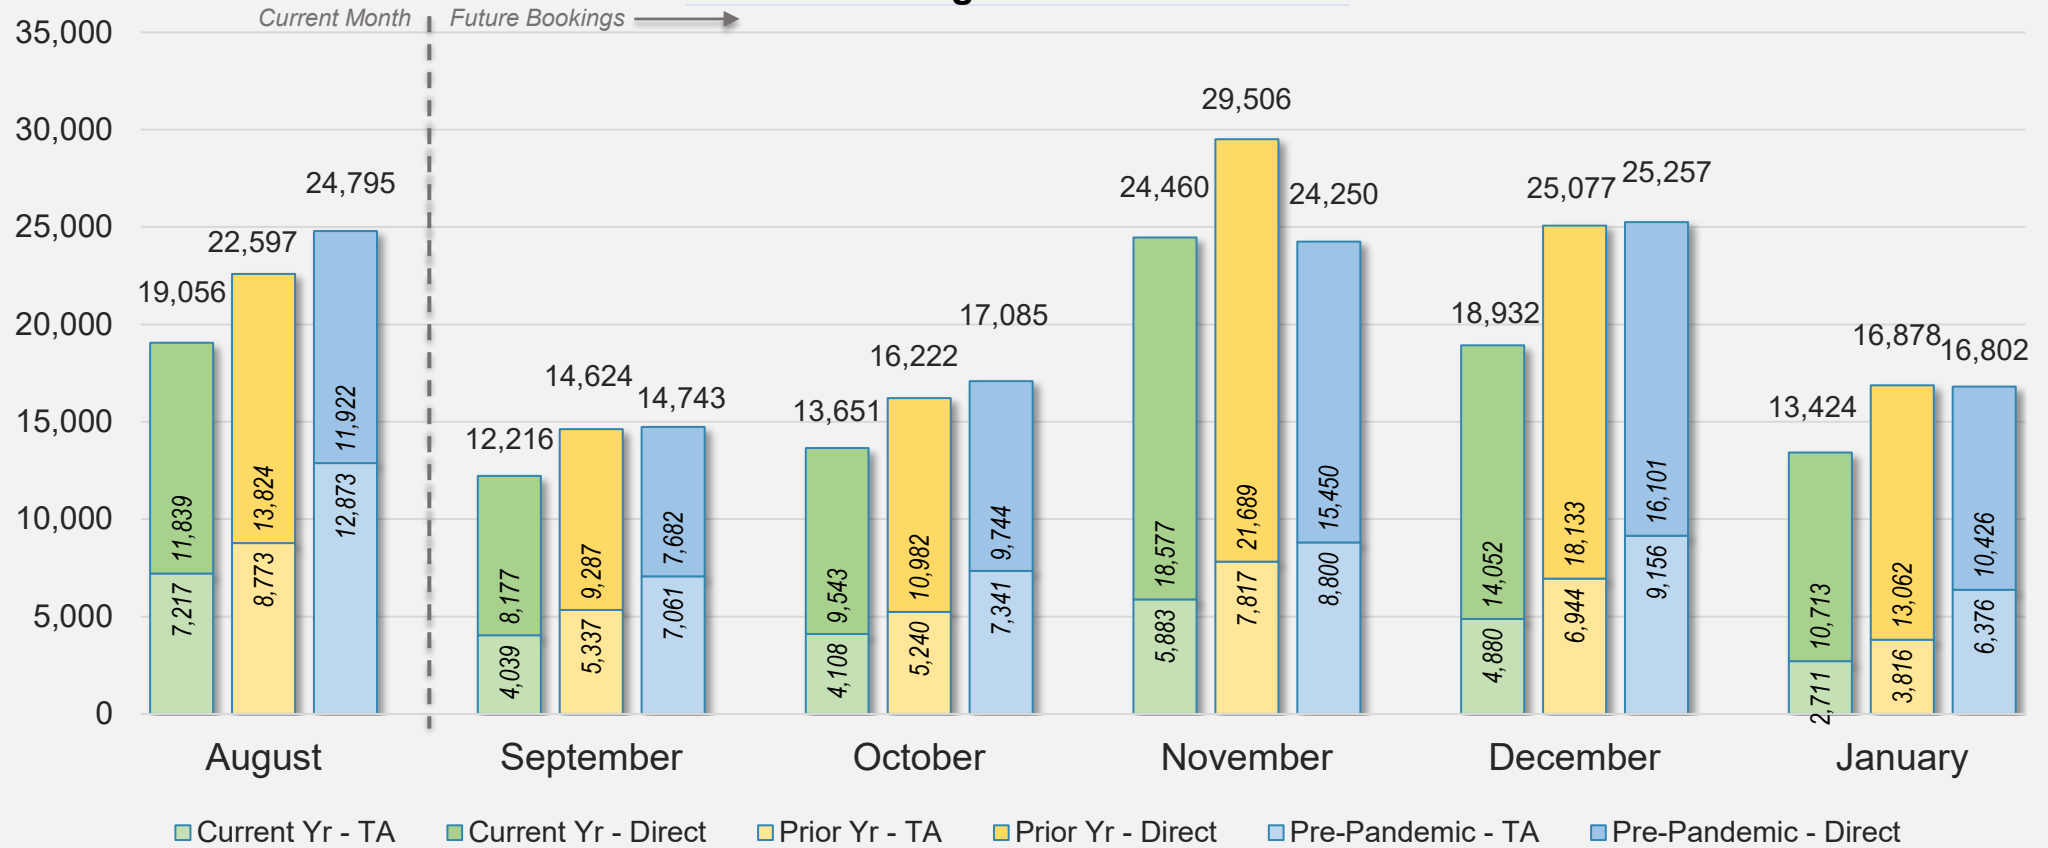

Forward Keys Index

- Bookings
 - Net sum of the number of visitors from Sales transactions counted, including Exchanges and Refunds.
- Current Year / Previous Year / Pre-pandemic
 - In the analysis results, "Current Year" refers to the period being analyzed. "Previous Year" refers to the time unit in the previous year equivalent to the "Current Year" (for year-on-year comparison purposes). "Pre-pandemic" refers to the equivalent period in 2019 to the Current period, using only 2019 data as a reference.
- Direct
 - Refers to tickets purchased directly through the airline, typically via an airline's website.
- Travel Agency
 - Refers to associated with an ARC/IATA number (or otherwise retail).

Direct and Travel Agency Bookings to Hawaii Current vs. Prior vs. Pre-Pandemic Periods August 2024

Source: ForwardKeys as of 8/11/24

JAPAN

Direct and Travel Agency Bookings to Hawaii Current vs. Prior vs. Pre-Pandemic Periods August 2024

Source: ForwardKeys as of 8/11/24

CANADA

Direct and Travel Agency Bookings to Hawaii Current vs. Prior vs. Pre-Pandemic Periods August 2024

Source: ForwardKeys as of 8/11/24

KOREA

Direct and Travel Agency Bookings to Hawaii Current vs. Prior vs. Pre-Pandemic Periods August 2024