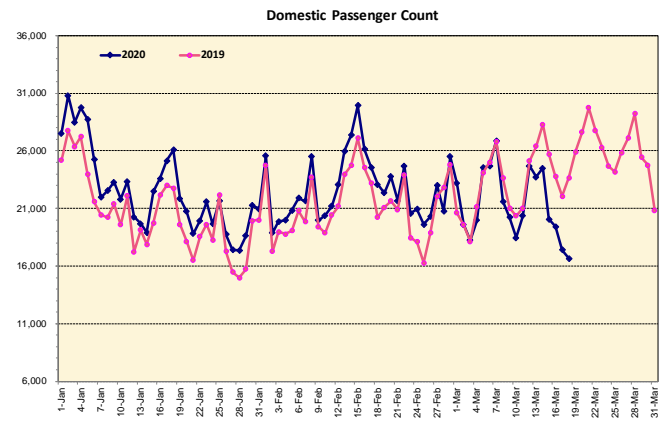

Note: Excludes flights from Canada