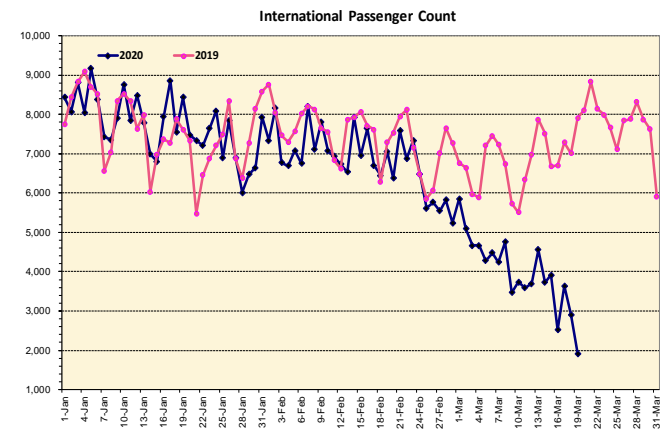

Note: Excludes flights from Canada