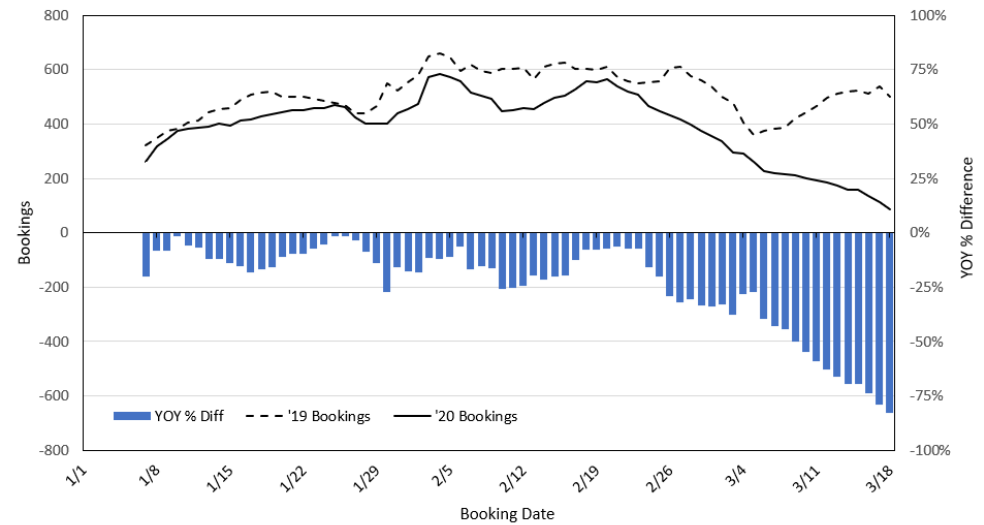

Travel Agency Bookings to Hawaii for Future Arrivals*
Based on a 7-day Moving Average, 2020 vs 2019
U.S.

*Future Arrivals refers to all arrivals that are 'future' relative to the referenced booking date.
 Source: Global Agency Pro

Update: Mar 18, 2020

Travel Agency Bookings to Hawaii for Future Arrivals*
Based on a 7-day Moving Average, 2020 vs 2019
Japan

*Future Arrivals refers to all arrivals that are 'future' relative to the referenced booking date.
 Source: Global Agency Pro

Update: Mar 18, 2020

Travel Agency Bookings to Hawaii for Future Arrivals*
Based on a 7-day Moving Average, 2020 vs 2019
Canada

*Future Arrivals refers to all arrivals that are 'future' relative to the referenced booking date.
 Source: Global Agency Pro

Update: Mar 18, 2020

Travel Agency Bookings to Hawaii for Future Arrivals*
Based on a 7-day Moving Average, 2020 vs 2019
Australia

*Future Arrivals refers to all arrivals that are 'future' relative to the referenced booking date.
 Source: Global Agency Pro