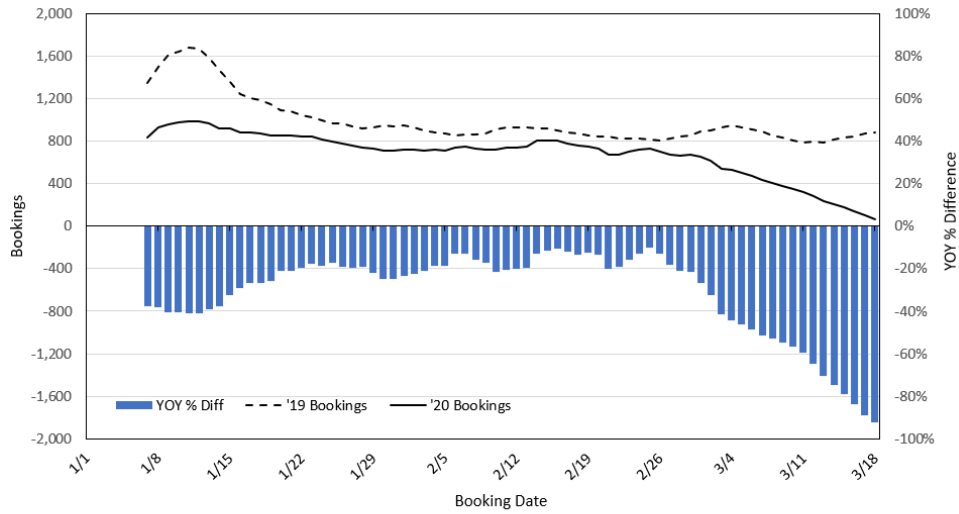

Travel Agency Bookings to Hawaii for Future Arrivals*
Based on a 7-day Moving Average, 2020 vs 2019
U.S.

*Future Arrivals refers to all arrivals that are 'future' relative to the referenced booking date.
 Source: Global Agency Pro

Update: Mar 18, 2020

Travel Agency Bookings to Hawaii for Future Arrivals*
Based on a 7-day Moving Average, 2020 vs 2019
Japan

*Future Arrivals refers to all arrivals that are 'future' relative to the referenced booking date.
 Source: Global Agency Pro

Update: Mar 18, 2020

Travel Agency Bookings to Hawaii for Future Arrivals*
Based on a 7-day Moving Average, 2020 vs 2019
Canada

*Future Arrivals refers to all arrivals that are 'future' relative to the referenced booking date.
 Source: Global Agency Pro

Update: Mar 18, 2020

Travel Agency Bookings to Hawaii for Future Arrivals*
Based on a 7-day Moving Average, 2020 vs 2019
Australia

*Future Arrivals refers to all arrivals that are 'future' relative to the referenced booking date.
 Source: Global Agency Pro