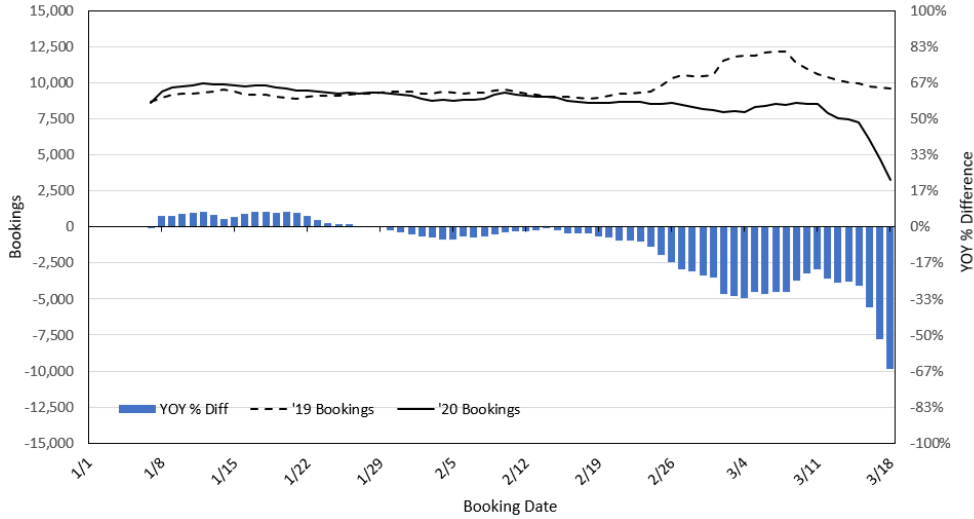

Forbes: [Hawaii Travel Update: New Closures, Restrictions For COVID-19](#)

Phocus Wire: ["What just happened?" - Tours and activities come to grips with coronavirus](#)

Helpful Resources

Department of Health
<https://hawaiicovid19.com/>

Travel Agency Bookings to Hawaii for Future Arrivals*
Based on a 7-day Moving Average, 2020 vs 2019
U.S.

*Future Arrivals refers to all arrivals that are 'future' relative to the referenced booking date.
 Source: Global Agency Pro