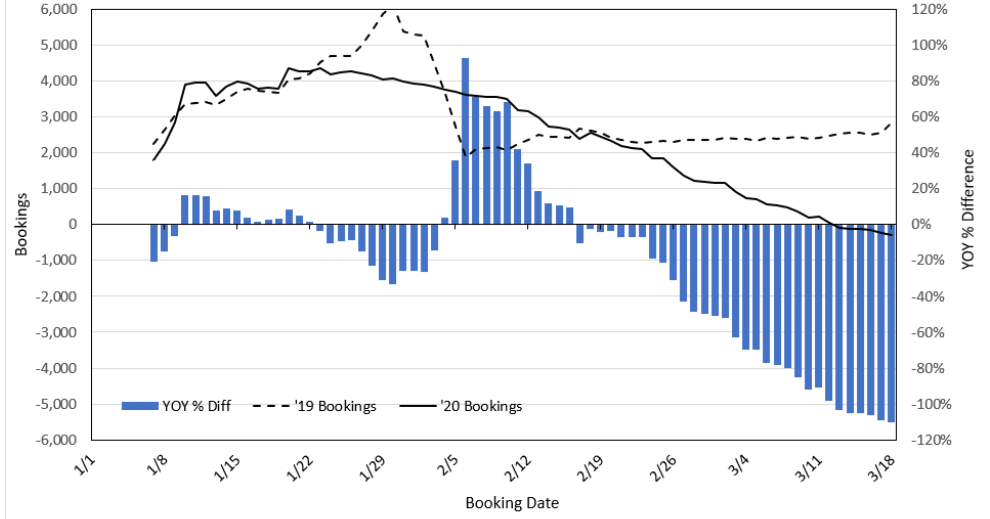

Travel Agency Bookings to Hawaii for Future Arrivals*
Based on a 7-day Moving Average, 2020 vs 2019
Japan

*Future Arrivals refers to all arrivals that are 'future' relative to the referenced booking date.
Source: Global Agency Pro

Update: Mar 18, 2020