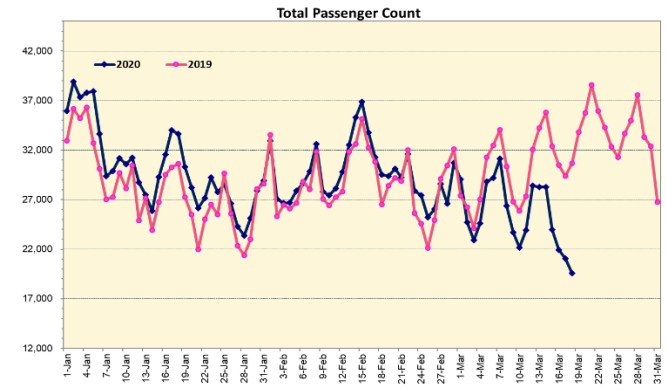

Note: Excludes flights from Canada