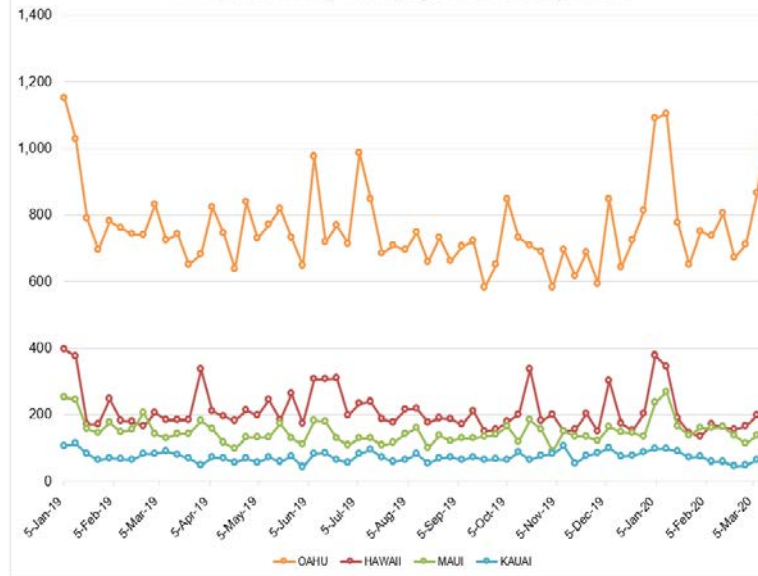

2020 Initial Weekly Unemployment Claims by Island

Weekly Unemployment Initial Claims: March 14, 2020

State of Hawaii	1,595
City and County of Honolulu	1,108
Maui County	166
Hawaii County	217
Kauai County	84
Agent (filed in Hawaii against another state)	18

News Highlights

March 20, 2020

Hawaii News Now: [LIST: Here's how the state and each island is responding to coronavirus](#)

Hawaii News Now: [A major Waikiki hotel closes its doors to encourage visitors to return home safely](#)

Honolulu Star-Advertiser: [City pulls lifeguards from Oahu beaches](#)

Pacific Business News: [Hawaii hotels saw growth in occupancy in February, before coronavirus impacts](#)

Hawaii Tribune-Herald: [Green urges quarantine as people arrive in Hawaii](#)

Honolulu Civil Beat: [10 New Coronavirus Cases Reported In Hawaii](#)

Honolulu Star Advertiser: [Convention that could bring 20,000 canceled](#)

ABC News: [Global coronavirus death toll surpasses 10,000, California governor asks all 39M residents to stay at home](#)

Forbes: [Hawaii Travel Update: New Closures, Restrictions For COVID-19](#)

Phocus Wire: ["What just happened?" - Tours and activities come to grips with coronavirus](#)

Helpful Resources

Department of Health
<https://hawaiicovid19.com/>

Department of Health
<https://health.hawaii.gov/docd/advisories/nov-el-coronavirus-2019>

Dept. of Business, Economic Development & Tourism
<https://dbedt.hawaii.gov/economic/covid19/>

Department of Transportation
<https://hidot.hawaii.gov/coronavirus/>