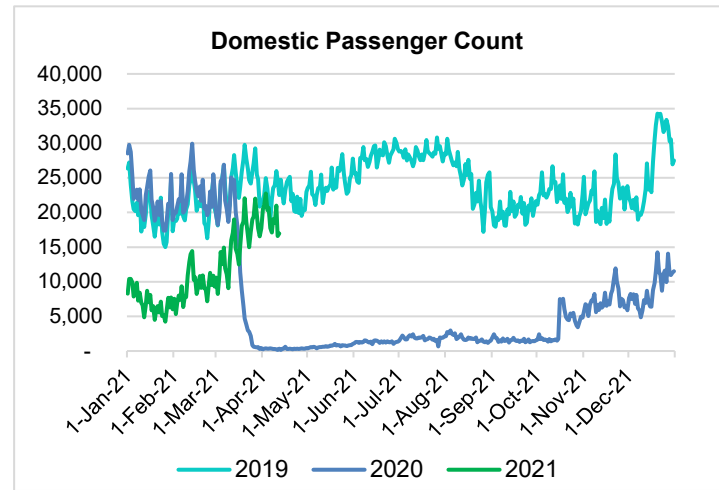

HTA COVID-19 UPDATE

(Issued: 4/13/21 @ 4:30pm)

Reason for Trip by Arrival Airport - Transpacific Screened Passengers as of 04/12/21	Honolulu (HNL)	Kahului (OGG)	Kona (KOA)	Hilo (ITO)	Lihue (LIH)	Grand Total
Airline Crew	527	265	116	0	67	975
Connecting Flight (Transit)	558	58	10	0	4	630
Corporate Meeting	13	12	12	0	5	42
Essential Worker	166	42	16	0	12	236
Honeymoon	57	41	12	0	0	110
Incentive Trip	0	16	0	0	0	16
Intended Resident	105	28	20	0	11	164
Military or Federal Government	154	2	1	0	0	157
Other	81	14	14	0	3	112
Other Business	105	34	23	0	12	174
Pleasure/Vacation	5,124	4,429	1,672	0	672	11,897
Returning Resident	1,547	268	213	0	94	2,122
Sports Event	22	0	0	0	0	22
To Attend School	30	1	0	0	0	31
To Get Married	5	7	0	0	2	14
Visiting Friends or Relatives	1,171	351	264	0	92	1,878
Grand Total	9,665	5,568	2,373	0	974	18,580

Source: Safe Travels program developed by the State of Hawaii Office of Enterprise Technology Services

Note: The data is preliminary and subject to change

Novel Coronavirus in Hawaii

COVID-19 Positive Cases

Cumulative totals as of 12:00pm on April 13, 2021

Total Confirmed Cases	30,909* (39 new)
Hawaii	2,589
Kauai	199
Lanai	111
Maui	3,148†
Molokai	34
Oahu	23,836
Out of State	992
Pending	0
Required Hospitalization	2,059‡
Hawaii Deaths	471
Cases in the past 14 days	1,277*

Footnotes for COVID-19 Cases

*As a result of updated information, one case on Oahu was removed from the counts.

**Using cases reported in the past 14 days provides a rough approximation of the number of cases currently meeting criteria for isolation. This proxy number for "active cases" resolves classification issues for cases unable to be reached or who are out of jurisdiction, for whom precise release from isolation date may not be possible to determine. It is also not influenced by lags in data entry. (This total does not include Hawaii residents diagnosed outside of Hawaii)

†One case is a Lanai resident whose exposure is on Maui Island and who will be remaining on Maui Island for the interim.

‡Includes Hawaii residents hospitalized out of state.

§Includes cases that meet isolation release criteria (Isolation should be maintained until at least 24 hours after resolution of fever and myalgia without the use of antipyretics OR at least 10 days have passed since symptom onset, whichever is longer). (The cases that have died and one case that has left the jurisdiction have been removed from these counts). Positive cases include confirmed cases, and Hawaii residents and non-residents; data are preliminary and subject to change. Note that CDC provides case counts according to states of residence.