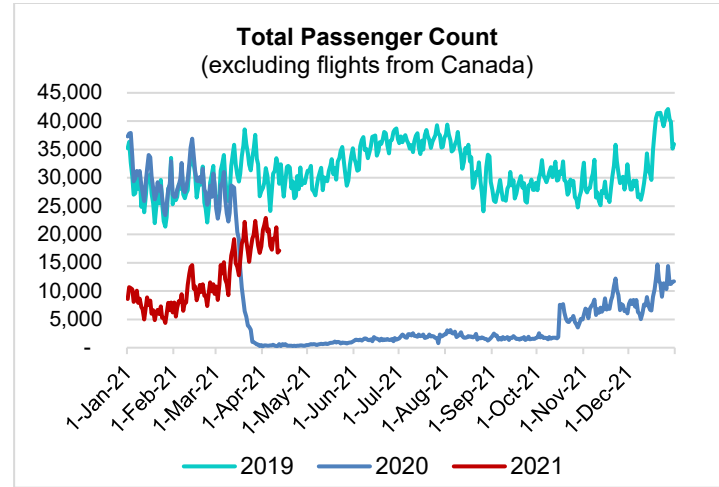

HTA COVID-19 UPDATE

(Issued: 4/13/21 @ 4:30pm)

Reason for Trip by Arrival Airport - Transpacific Screened Passengers as of 04/12/21	Honolulu (HNL)	Kahului (OGG)	Kona (KOA)	Hilo (ITO)	Lihue (LIH)	Grand Total
Airline Crew	527	265	116	0	67	975
Connecting Flight (Transit)	558	58	10	0	4	630
Corporate Meeting	13	12	12	0	5	42
Essential Worker	166	42	16	0	12	236
Honeymoon	57	41	12	0	0	110
Incentive Trip	0	16	0	0	0	16
Intended Resident	105	28	20	0	11	164
Military or Federal Government	154	2	1	0	0	157
Other	81	14	14	0	3	112
Other Business	105	34	23	0	12	174
Pleasure/Vacation	5,124	4,429	1,672	0	672	11,897
Returning Resident	1,547	268	213	0	94	2,122
Sports Event	22	0	0	0	0	22
To Attend School	30	1	0	0	0	31
To Get Married	5	7	0	0	2	14
Visiting Friends or Relatives	1,171	351	264	0	92	1,878
Grand Total	9,665	5,568	2,373	0	974	18,580

Source: Safe Travels program developed by the State of Hawaii Office of Enterprise Technology Services

Note: The data is preliminary and subject to change

Novel Coronavirus in Hawaii

COVID-19 Positive Cases

Cumulative totals as of 12:00pm on April 13, 2021

Total Confirmed Cases	30,909* (39 new)
Hawaii	2,589
Kauai	199
Lanai	111
Maui	3,148†
Molokai	34
Oahu	23,836
Out of State	992
Pending	0
Required Hospitalization	2,059‡
Hawaii Deaths	471
Cases in the past 14 days	1,277*

Footnotes for COVID-19 Cases

*As a result of updated information, one case on Oahu was removed from the counts.

**Using cases reported in the past 14 days provides a rough approximation of the number of cases currently meeting criteria for isolation. This proxy number for "active cases" resolves classification issues for cases unable to be reached or who are out of jurisdiction, for whom precise release from isolation date may not be possible to determine. It is also not influenced by lags in data entry. (This total does not include Hawaii residents diagnosed outside of Hawaii)

†One case is a Lanai resident whose exposure is on Maui Island and who will be remaining on Maui Island for the interim.

‡Includes Hawaii residents hospitalized out of state.

§Includes cases that meet isolation release criteria (Isolation should be maintained until at least 24 hours after resolution of fever and myalgia without the use of antipyretics OR at least 10 days have passed since symptom onset, whichever is longer). (The cases that have died and one case that has left the jurisdiction have been removed from these counts). Positive cases include confirmed cases, and Hawaii residents and non-residents; data are preliminary and subject to change. Note that CDC provides case counts according to states of residence.