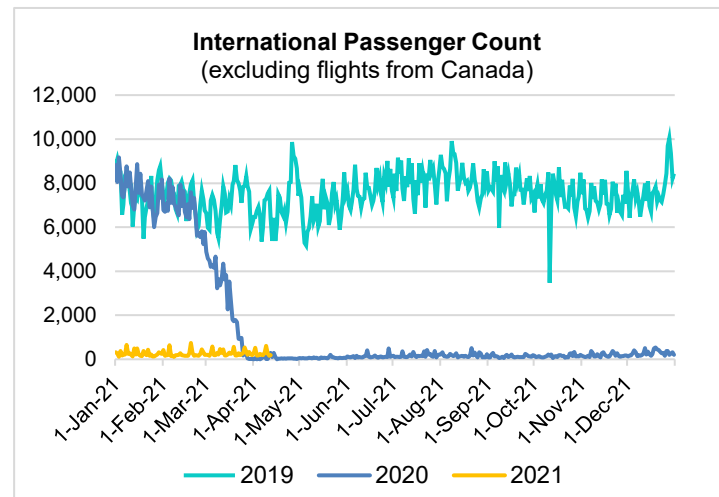

HTA COVID-19 UPDATE

(Issued: 4/13/21 @ 4:30pm)

Reason for Trip by Arrival Airport - Transpacific Screened Passengers as of 04/12/21	Honolulu (HNL)	Kahului (OGG)	Kona (KOA)	Hilo (ITO)	Lihue (LIH)	Grand Total
Airline Crew	527	265	116	0	67	975
Connecting Flight (Transit)	558	58	10	0	4	630
Corporate Meeting	13	12	12	0	5	42
Essential Worker	166	42	16	0	12	236
Honeymoon	57	41	12	0	0	110
Incentive Trip	0	16	0	0	0	16
Intended Resident	105	28	20	0	11	164
Military or Federal Government	154	2	1	0	0	157
Other	81	14	14	0	3	112
Other Business	105	34	23	0	12	174
Pleasure/Vacation	5,124	4,429	1,672	0	672	11,897
Returning Resident	1,547	268	213	0	94	2,122
Sports Event	22	0	0	0	0	22
To Attend School	30	1	0	0	0	31
To Get Married	5	7	0	0	2	14
Visiting Friends or Relatives	1,171	351	264	0	92	1,878
Grand Total	9,665	5,568	2,373	0	974	18,580

Source: Safe Travels program developed by the State of Hawaii Office of Enterprise Technology Services

Note: The data is preliminary and subject to change

Novel Coronavirus in Hawaii

COVID-19 Positive Cases

Cumulative totals as of 12:00pm on April 13, 2021

Total Confirmed Cases	30,909* (39 new)
Hawaii	2,589
Kauai	199
Lanai	111
Maui	3,148†
Molokai	34
Oahu	23,836
Out of State	992
Pending	0
Required Hospitalization	2,059‡
Hawaii Deaths	471
Cases in the past 14 days	1,277*

Footnotes for COVID-19 Cases

*As a result of updated information, one case on Oahu was removed from the counts.

**Using cases reported in the past 14 days provides a rough approximation of the number of cases currently meeting criteria for isolation. This proxy number for "active cases" resolves classification issues for cases unable to be reached or who are out of jurisdiction, for whom precise release from isolation date may not be possible to determine. It is also not influenced by lags in data entry. (This total does not include Hawaii residents diagnosed outside of Hawaii)

†One case is a Lanai resident whose exposure is on Maui Island and who will be remaining on Maui Island for the interim.

‡Includes Hawaii residents hospitalized out of state.

§Includes cases that meet isolation release criteria (Isolation should be maintained until at least 24 hours after resolution of fever and myalgia without the use of antipyretics OR at least 10 days have passed since symptom onset, whichever is longer). (The cases that have died and one case that has left the jurisdiction have been removed from these counts). Positive cases include confirmed cases, and Hawaii residents and non-residents; data are preliminary and subject to change. Note that CDC provides case counts according to states of residence.