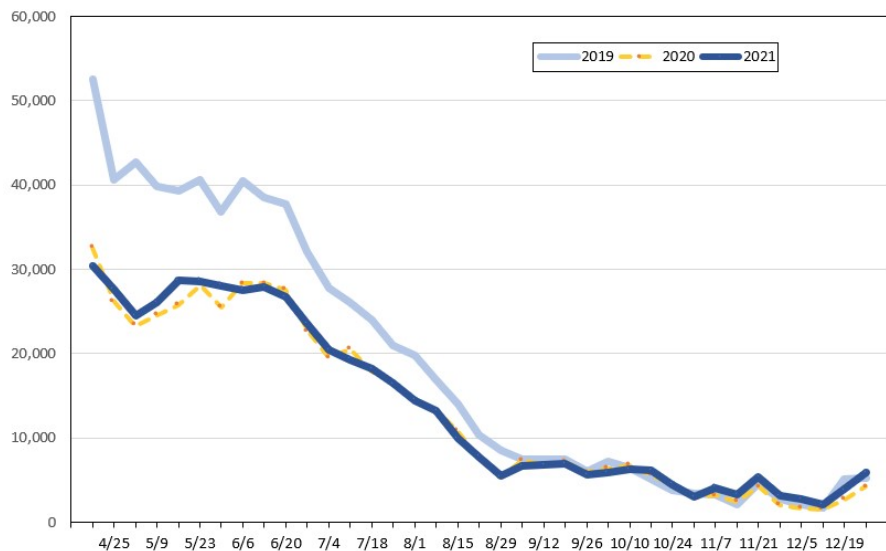

*Future Arrivals refers to all 'future' arrivals relative to a given Booking Date.
Source: Global Agency Pro

Update: Apr 11, 2021

**Travel Agency Bookings to Hawaii for Future Arrivals*
Based on a 7-day Moving Average as of April 11, 2021
Japan**

*Future Arrivals refers to all 'future' arrivals relative to a given Booking Date.
Source: Global Agency Pro

Update: Apr 11, 2021

**Travel Agency Bookings to Hawaii for Future Arrivals*
Based on a 7-day Moving Average as of April 11, 2021
Canada**

*Future Arrivals refers to all 'future' arrivals relative to a given Booking Date.
Source: Global Agency Pro

Update: Apr 11, 2021

**Travel Agency Bookings to Hawaii for Future Arrivals*
Based on a 7-day Moving Average as of April 11, 2021
Korea**

*Future Arrivals refers to all 'future' arrivals relative to a given Booking Date.
Source: Global Agency Pro

Update: Apr 11, 2021

Travel Agency Weekly Bookings for Future Travel to Hawai'i as of April 11, 2021
U.S.