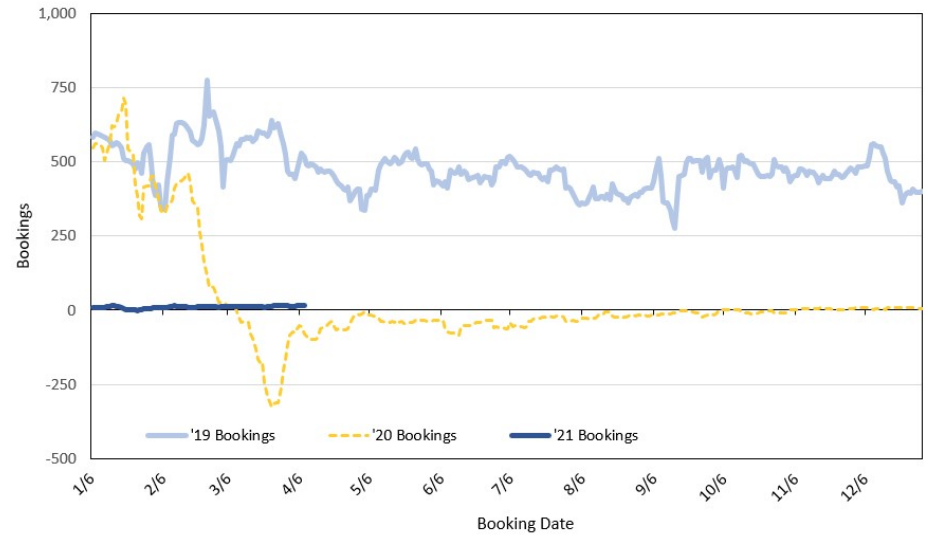

*Future Arrivals refers to all 'future' arrivals relative to a given Booking Date.
Source: Global Agency Pro

Update: Apr 11, 2021

**Travel Agency Bookings to Hawaii for Future Arrivals*
Based on a 7-day Moving Average as of April 11, 2021
Japan**

*Future Arrivals refers to all 'future' arrivals relative to a given Booking Date.
Source: Global Agency Pro

Update: Apr 11, 2021

**Travel Agency Bookings to Hawaii for Future Arrivals*
Based on a 7-day Moving Average as of April 11, 2021
Canada**

*Future Arrivals refers to all 'future' arrivals relative to a given Booking Date.
Source: Global Agency Pro

Update: Apr 11, 2021

**Travel Agency Bookings to Hawaii for Future Arrivals*
Based on a 7-day Moving Average as of April 11, 2021
Korea**

*Future Arrivals refers to all 'future' arrivals relative to a given Booking Date.
Source: Global Agency Pro

Update: Apr 11, 2021

Travel Agency Weekly Bookings for Future Travel to Hawai'i as of April 11, 2021
U.S.