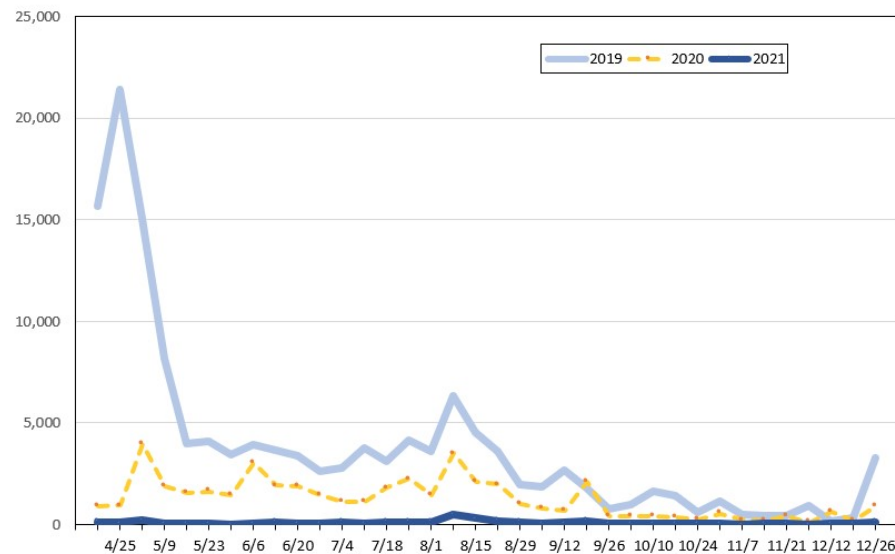

*Future Arrivals refers to all 'future' arrivals relative to a given Booking Date.
Source: Global Agency Pro

Update: Apr 11, 2021

**Travel Agency Bookings to Hawaii for Future Arrivals*
Based on a 7-day Moving Average as of April 11, 2021
Canada**

*Future Arrivals refers to all 'future' arrivals relative to a given Booking Date.
Source: Global Agency Pro

Update: Apr 11, 2021

**Travel Agency Bookings to Hawaii for Future Arrivals*
Based on a 7-day Moving Average as of April 11, 2021
Korea**

*Future Arrivals refers to all 'future' arrivals relative to a given Booking Date.
Source: Global Agency Pro

Update: Apr 11, 2021

Travel Agency Weekly Bookings for Future Travel to Hawai'i as of April 11, 2021
U.S.

Source: Global Agency Pro, as of April 11, 2021

Travel Agency Weekly Bookings for Future Travel to Hawai'i as of April 11, 2021
Japan

Source: Global Agency Pro, as of April 11, 2021

Travel Agency Weekly Bookings for Future Travel to Hawai'i as of April 11, 2021
Canada