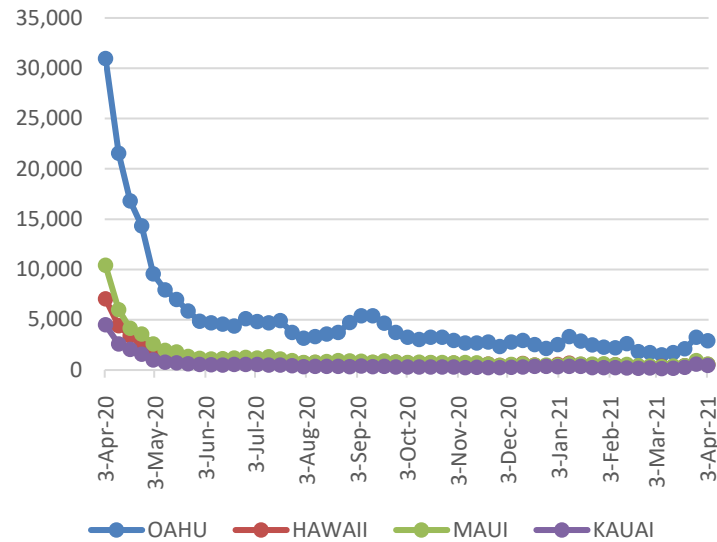

2021 Initial Weekly Unemployment Claims by Island

Weekly Unemployment Initial Claims: April 3, 2021

State of Hawaii	4,602
C&C of Oahu	2,913
Honolulu	1,318
Kaneohe	284
Waipahu	1,311
Hawaii County	540
Hilo	272
Kona	268
Maui County	593
Wailuku	580
Molokai	13
Kauai County	437
Agent (filed in Hawaii against another state)	119

News Highlights

April 13, 2021

Hawaii News Now: [Oahu's vaccine eligibility expands this week, but the state isn't getting more doses](#)

KHON2: [Did you get the Johnson & Johnson vaccine? Here's what you should know](#)

Honolulu Civil Beat: [Hawaii Is Working Out The Details Of A COVID-19 Vaccine Passport](#)

Pacific Business News: [Proposed bill could cut Hawaii Tourism Authority's funding, responsibility](#)

Hawaii Tribune-Herald: ['Safe Travel Cards' in works](#)

West Hawaii Today: [Green: Hawaii to cross milestone of 1 million vaccine doses by week's end](#)

The Maui News: [Hawaii Tourism Authority bill advances to full Senate](#)

National Review: [The FDA's Johnson & Johnson-Vaccine Pause Should Outrage Congress](#)

Frommer's: [Hawaii Set to Make Entry Easy for Vaccinated Visitors This Summer](#)

Helpful Resources

Department of Health
<https://hawaiiicovid19.com/>

Hawaii Tourism Authority
<https://www.hawaiitourismauthority.org/covid-19-updates/>

Dept. of Business, Economic Development & Tourism
<https://dbedt.hawaii.gov/economic/covid19/>

Department of Transportation
<https://hidot.hawaii.gov/coronavirus/>