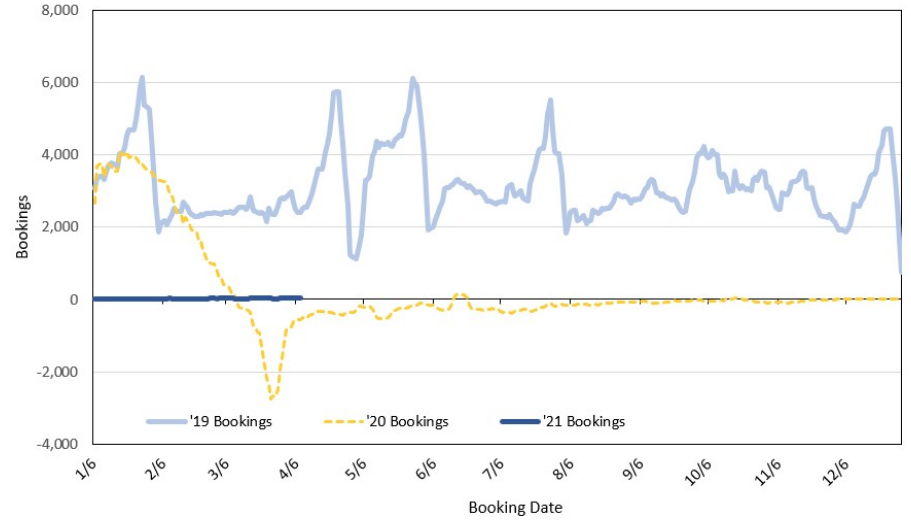

Dept. of Business, Economic Development & Tourism
<https://dbedt.hawaii.gov/economic/covid19/>

Department of Transportation
<https://hidot.hawaii.gov/coronavirus/>

**Travel Agency Bookings to Hawaii for Future Arrivals*
Based on a 7-day Moving Average as of April 11, 2021
U.S.**

*Future Arrivals refers to all 'future' arrivals relative to a given Booking Date.
Source: Global Agency Pro

Update: Apr 11, 2021

**Travel Agency Bookings to Hawaii for Future Arrivals*
Based on a 7-day Moving Average as of April 11, 2021
Japan**

*Future Arrivals refers to all 'future' arrivals relative to a given Booking Date.
Source: Global Agency Pro

Update: Apr 11, 2021

**Travel Agency Bookings to Hawaii for Future Arrivals*
Based on a 7-day Moving Average as of April 11, 2021
Canada**