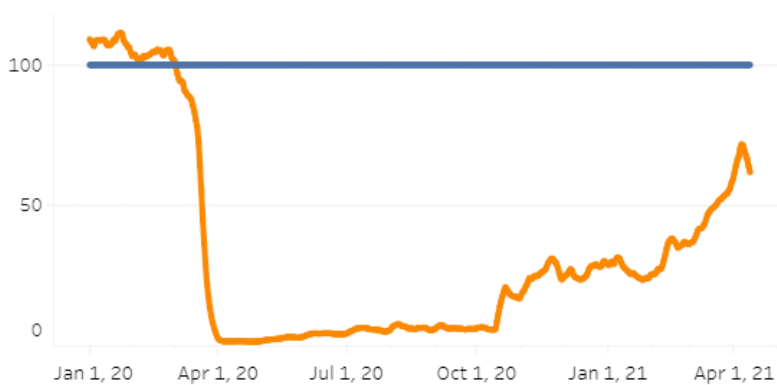

April 12 (Mon) *

	Domestic flights to					Int'l flights from			
	Total	Total,D	Oahu	Maui	Big isl	Kauai	Total,I	Japan	Others
2021	17,142	16,958	8,917	4,983	2,200	858	184	54	130
2020	609	318	280	24	0	14	291	0	291
2019	28,938	22,516	12,444	5,759	2,624	1,689	6,422	3,901	2,521
2018	28,631	21,580	11,457	5,855	2,340	1,928	7,051	4,416	2,635

April (daily avg.) *

	Domestic flights to					Int'l flights from			
	Total	Total,D	Oahu	Maui	Big isl	Kauai	Total,I	Japan	Others
2021	19,640	19,364	9,812	6,211	2,551	790	276	76	200
2020	388	306	238	29	29	11	82	8	73
2019	29,658	22,945	12,199	6,163	2,701	1,883	6,713	4,046	2,666
2018	28,374	21,395	11,039	5,690	2,510	2,156	6,979	4,223	2,757

Comparison with 2019, a pre-COVID 19 year * (Index with passengers on the same day in 2019=100)