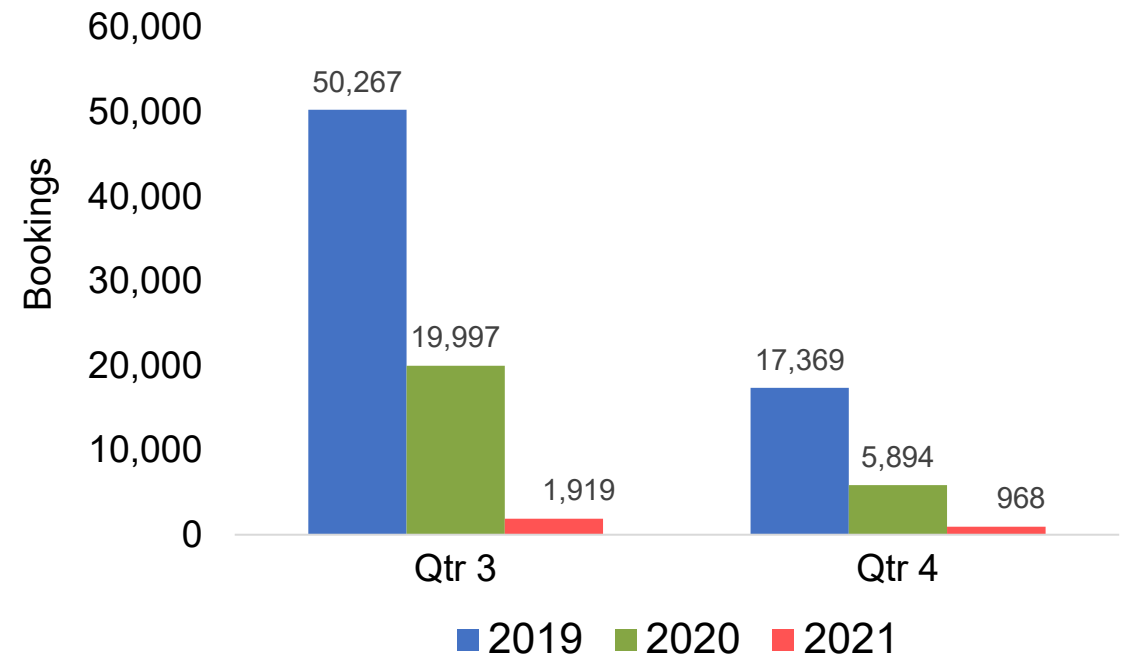

Global Agency Pro Index

- **Bookings**
 - Net sum of the number of visitors (i.e., excluding Hawai'i residents and inter-island travelers) from Sales transactions counted, including Exchanges and Refunds.
- **Booking Date**
 - The date on which the ticket was purchased by the passenger. Also known as the Sales Date.
- **Travel Date**
 - The date on which travel is expected to take place.
- **Point of Origin Country**
 - The country which contains the airport at which the ticket started.
- **Travel Agency**
 - Travel Agency associated with the ticket is doing business (DBA).

US

Travel Agency Booking Pace for Future Arrivals, by Month

Travel Agency Booking Pace for Future Arrivals, by Quarter

Source: Global Agency Pro as of 05/01/21

JAPAN

Travel Agency Booking Pace for Future Arrivals, by Month

Travel Agency Booking Pace for Future Arrivals, by Quarter

Source: Global Agency Pro as of 05/01/21

CANADA

Travel Agency Booking Pace for Future Arrivals, by Month

Travel Agency Booking Pace for Future Arrivals, by Quarter