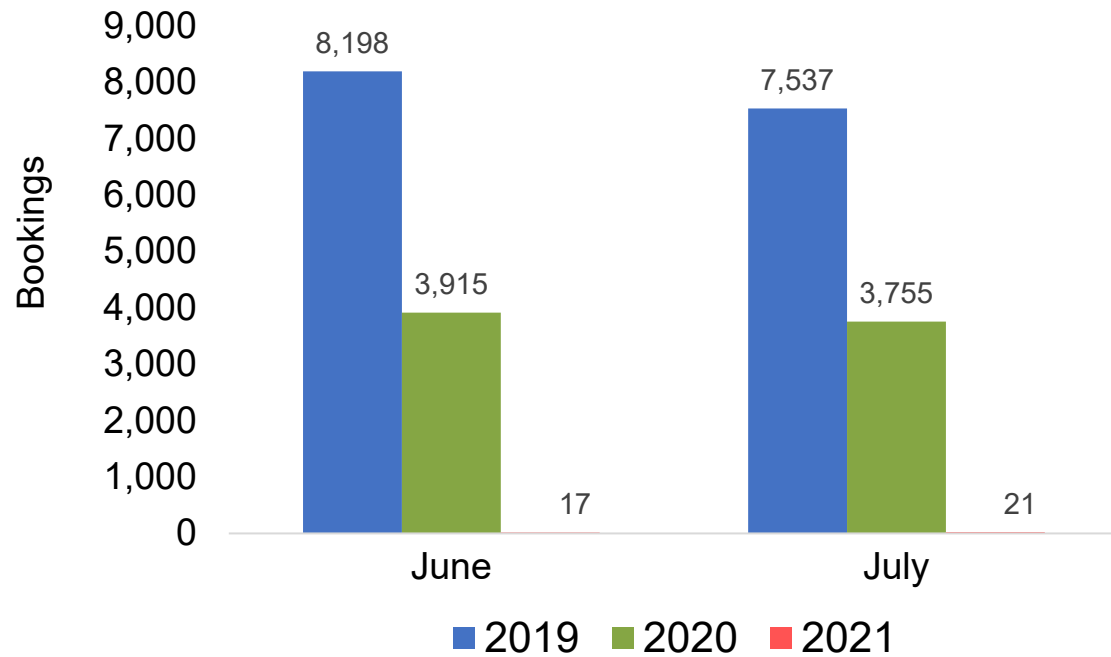

Travel Agency Booking Pace for Future Arrivals, by Quarter

Source: Global Agency Pro as of 05/01/21

CANADA

Travel Agency Booking Pace for Future Arrivals, by Month

Travel Agency Booking Pace for Future Arrivals, by Quarter

Source: Global Agency Pro as of 05/01/21

KOREA

Travel Agency Booking Pace for Future Arrivals, by Month

Travel Agency Booking Pace for Future Arrivals, by Quarter

Source: Global Agency Pro as of 05/01/21

AUSTRALIA

Travel Agency Booking Pace for Future Arrivals, by Month

Travel Agency Booking Pace for Future Arrivals, by Quarter

Source: Global Agency Pro as of 05/01/21

O'ahu by Month 2021

Travel Agency Booking Pace for Future Arrivals
U.S.