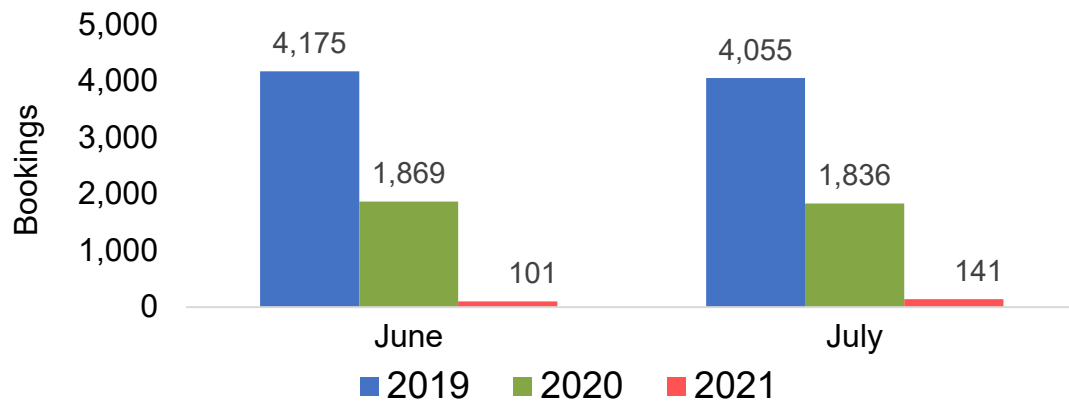

Source: Global Agency Pro as of 05/01/21

KOREA

Travel Agency Booking Pace for Future Arrivals, by Month

Travel Agency Booking Pace for Future Arrivals, by Quarter

Source: Global Agency Pro as of 05/01/21

AUSTRALIA

Travel Agency Booking Pace for Future Arrivals, by Month

Travel Agency Booking Pace for Future Arrivals, by Quarter

Source: Global Agency Pro as of 05/01/21

O'ahu by Month 2021

Travel Agency Booking Pace for Future Arrivals
U.S.

Travel Agency Booking Pace for Future Arrivals
Japan

Travel Agency Booking Pace for Future Arrivals
Canada

Travel Agency Booking Pace for Future Arrivals
Korea

O'ahu by Month 2021 (cont.)

Source: Global Agency Pro as of 05/01/21