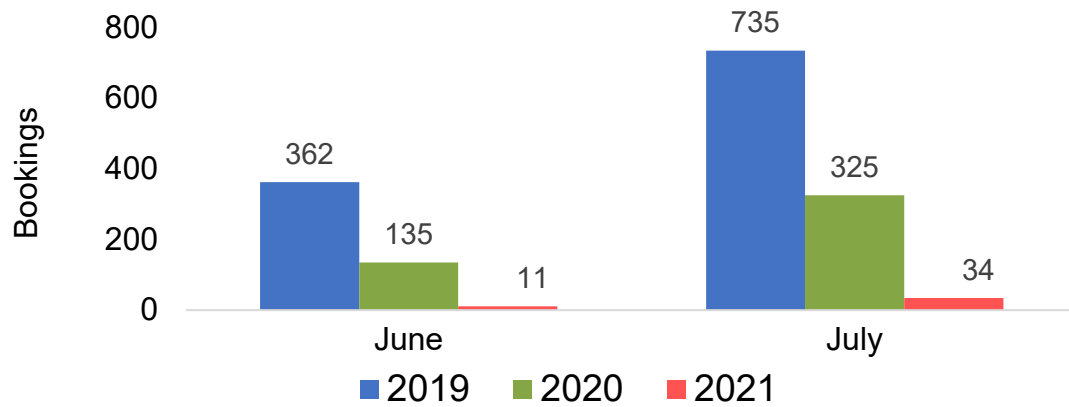

Travel Agency Booking Pace for Future Arrivals
Canada

Travel Agency Booking Pace for Future Arrivals
Korea

Lānaʻi by Month 2021 (cont.)

Source: Global Agency Pro as of 05/01/21

Lānaʻi by Quarter 2021

Travel Agency Booking Pace for Future Arrivals
U.S.

Travel Agency Booking Pace for Future Arrivals
Japan

Travel Agency Booking Pace for Future Arrivals
Canada

Travel Agency Booking Pace for Future Arrivals
Korea

Source: Global Agency Pro as of 05/01/21

Lānaʻi by Quarter 2021 (cont.)

Travel Agency Booking Pace for Future Arrivals
Australia

Kaua'i by Month 2021

Travel Agency Booking Pace for Future Arrivals
U.S.

Travel Agency Booking Pace for Future Arrivals
Japan

Travel Agency Booking Pace for Future Arrivals
Canada

Travel Agency Booking Pace for Future Arrivals
Korea

Source: Global Agency Pro as of 05/01/21

Kaua'i by Month 2021 (cont.)

Source: Global Agency Pro as of 05/01/21

Kaua'i by Quarter 2021

Travel Agency Booking Pace for Future Arrivals
U.S.