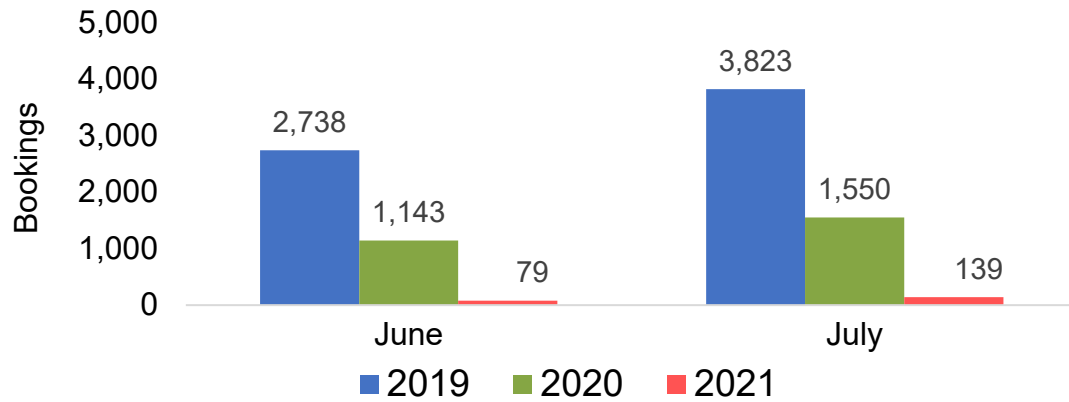

O'ahu by Quarter 2021

Travel Agency Booking Pace for Future Arrivals
U.S.

Travel Agency Booking Pace for Future Arrivals
Japan

Travel Agency Booking Pace for Future Arrivals
Canada

Travel Agency Booking Pace for Future Arrivals
Korea

Source: Global Agency Pro as of 05/01/21

O'ahu by Quarter 2021 (cont.)

Source: Global Agency Pro as of 05/01/21

Maui by Month 2021

Travel Agency Booking Pace for Future Arrivals
U.S.

Travel Agency Booking Pace for Future Arrivals
Japan

Travel Agency Booking Pace for Future Arrivals
Canada

Travel Agency Booking Pace for Future Arrivals
Korea

Maui by Month 2021 (cont.)

Travel Agency Booking Pace for Future Arrivals
Australia

Maui by Quarter 2021