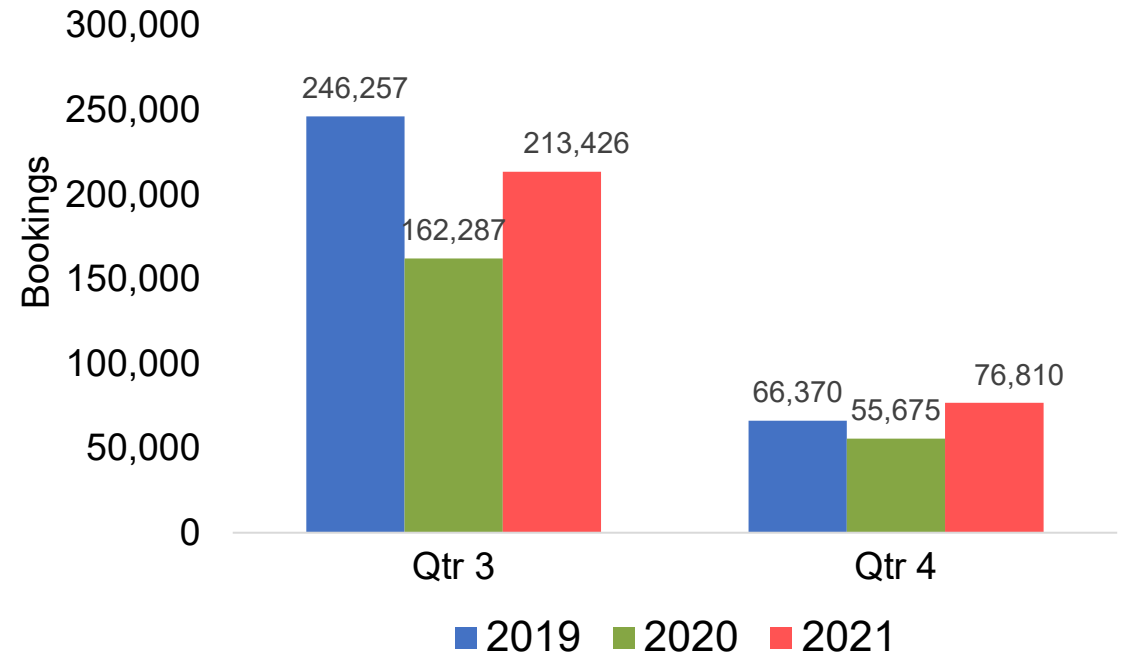

Travel Agency Booking Pace for Future Arrivals, by Quarter

Source: Global Agency Pro as of 05/01/21