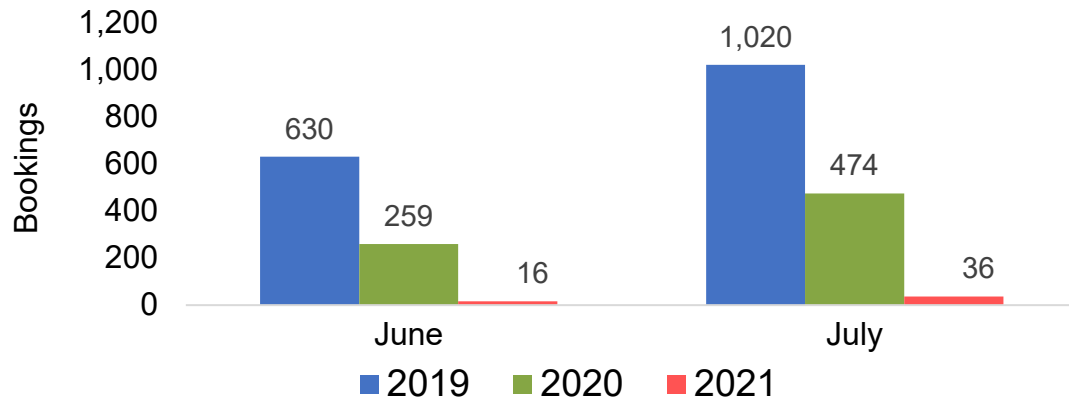

Travel Agency Booking Pace for Future Arrivals
Korea

Source: Global Agency Pro as of 05/01/21

Kaua'i by Month 2021 (cont.)

Source: Global Agency Pro as of 05/01/21

Kaua'i by Quarter 2021

Travel Agency Booking Pace for Future Arrivals
U.S.

Travel Agency Booking Pace for Future Arrivals
Japan

Travel Agency Booking Pace for Future Arrivals
Canada

Travel Agency Booking Pace for Future Arrivals
Korea

Source: Global Agency Pro as of 05/01/21

Kaua'i by Quarter 2021 (cont.)

Source: Global Agency Pro as of 05/01/21

Hawai'i Island by Month 2021

Travel Agency Booking Pace for Future Arrivals
U.S.

Travel Agency Booking Pace for Future Arrivals
Japan

Travel Agency Booking Pace for Future Arrivals
Canada

Travel Agency Booking Pace for Future Arrivals
Korea

Source: Global Agency Pro as of 05/01/21

Hawai'i Island by Month 2021 (cont.)

Source: Global Agency Pro as of 05/01/21

Hawai'i Island by Quarter 2021

Travel Agency Booking Pace for Future Arrivals
U.S.