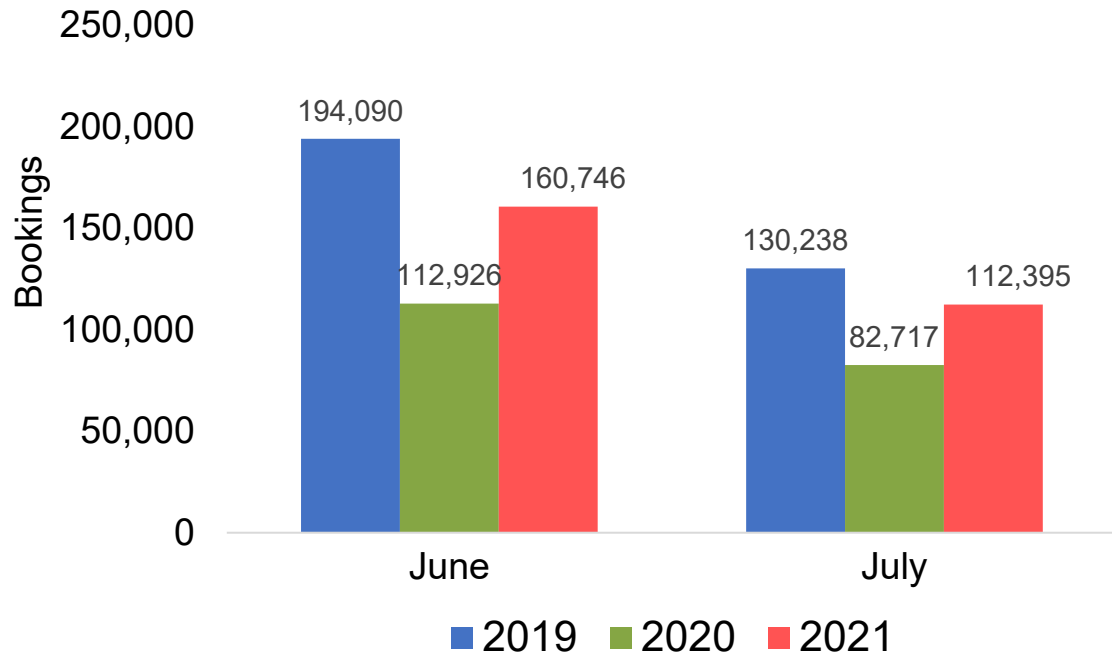

US

Travel Agency Booking Pace for Future Arrivals, by Month