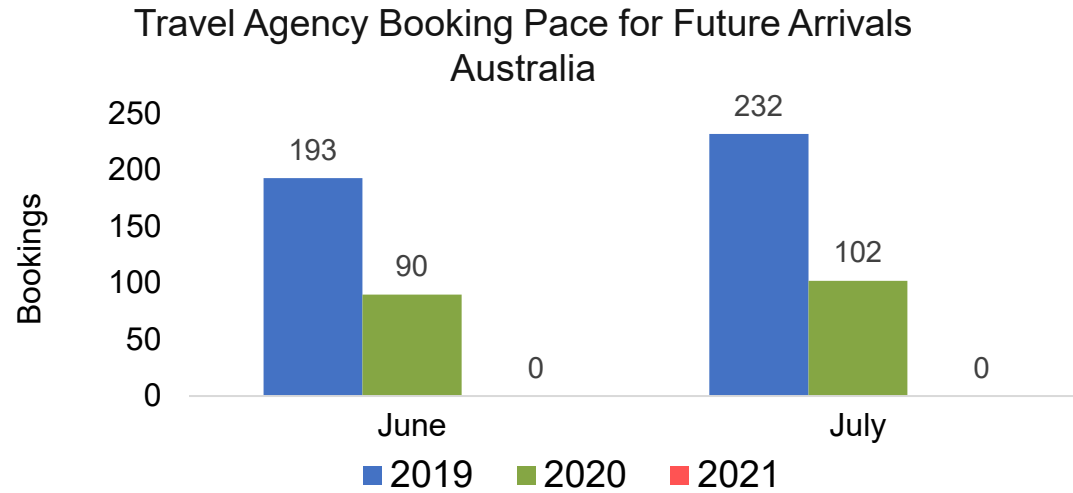

Travel Agency Booking Pace for Future Arrivals
Canada

Travel Agency Booking Pace for Future Arrivals
Korea

Lānaʻi by Month 2021 (cont.)

Source: Global Agency Pro as of 05/01/21

Lānaʻi by Quarter 2021

Travel Agency Booking Pace for Future Arrivals
U.S.

Travel Agency Booking Pace for Future Arrivals
Japan

Travel Agency Booking Pace for Future Arrivals
Canada

Travel Agency Booking Pace for Future Arrivals
Korea

Source: Global Agency Pro as of 05/01/21

Lānaʻi by Quarter 2021 (cont.)

Travel Agency Booking Pace for Future Arrivals
Australia

Kaua'i by Month 2021

Travel Agency Booking Pace for Future Arrivals
U.S.

Travel Agency Booking Pace for Future Arrivals
Japan

Travel Agency Booking Pace for Future Arrivals
Canada

Travel Agency Booking Pace for Future Arrivals
Korea

Source: Global Agency Pro as of 05/01/21

Kaua'i by Month 2021 (cont.)

Source: Global Agency Pro as of 05/01/21

Kaua'i by Quarter 2021

Travel Agency Booking Pace for Future Arrivals
U.S.