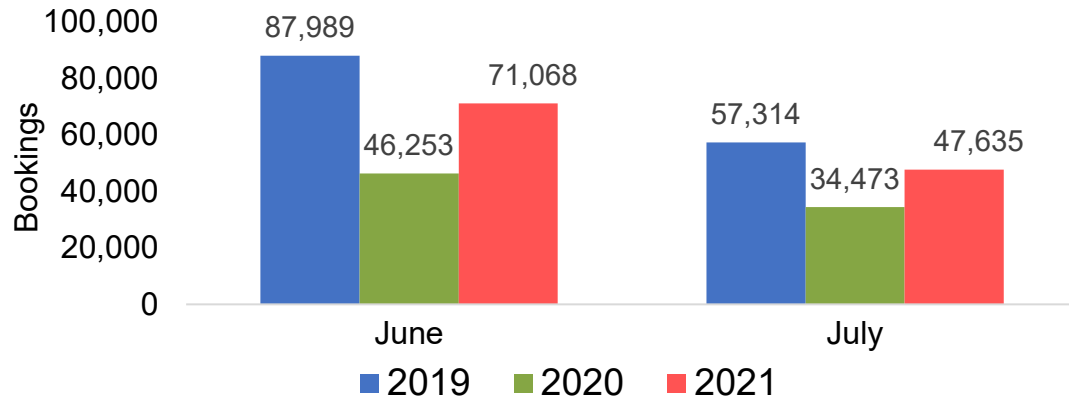

Source: Global Agency Pro as of 05/01/21

KOREA

Travel Agency Booking Pace for Future Arrivals, by Month

Travel Agency Booking Pace for Future Arrivals, by Quarter

Source: Global Agency Pro as of 05/01/21

AUSTRALIA

Travel Agency Booking Pace for Future Arrivals, by Month

Travel Agency Booking Pace for Future Arrivals, by Quarter

Source: Global Agency Pro as of 05/01/21

O'ahu by Month 2021

Travel Agency Booking Pace for Future Arrivals
U.S.

Travel Agency Booking Pace for Future Arrivals
Japan

Travel Agency Booking Pace for Future Arrivals
Canada

Travel Agency Booking Pace for Future Arrivals
Korea

O'ahu by Month 2021 (cont.)

Source: Global Agency Pro as of 05/01/21