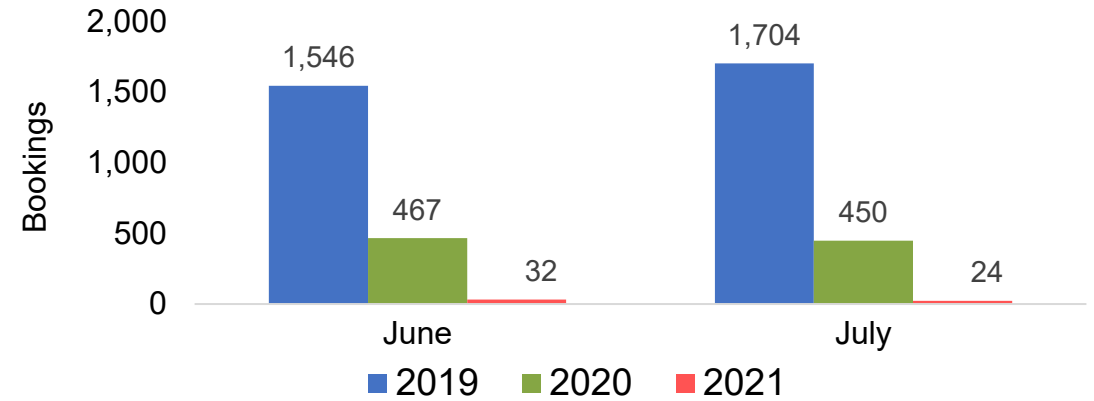

Travel Agency Booking Pace for Future Arrivals
Korea

Source: Global Agency Pro as of 05/01/21

Kaua'i by Month 2021 (cont.)

Source: Global Agency Pro as of 05/01/21

Kaua'i by Quarter 2021

Travel Agency Booking Pace for Future Arrivals
U.S.

Travel Agency Booking Pace for Future Arrivals
Japan

Travel Agency Booking Pace for Future Arrivals
Canada

Travel Agency Booking Pace for Future Arrivals
Korea

Source: Global Agency Pro as of 05/01/21

Kaua'i by Quarter 2021 (cont.)

Source: Global Agency Pro as of 05/01/21

Hawai'i Island by Month 2021

Travel Agency Booking Pace for Future Arrivals
U.S.

Travel Agency Booking Pace for Future Arrivals
Japan

Travel Agency Booking Pace for Future Arrivals
Canada