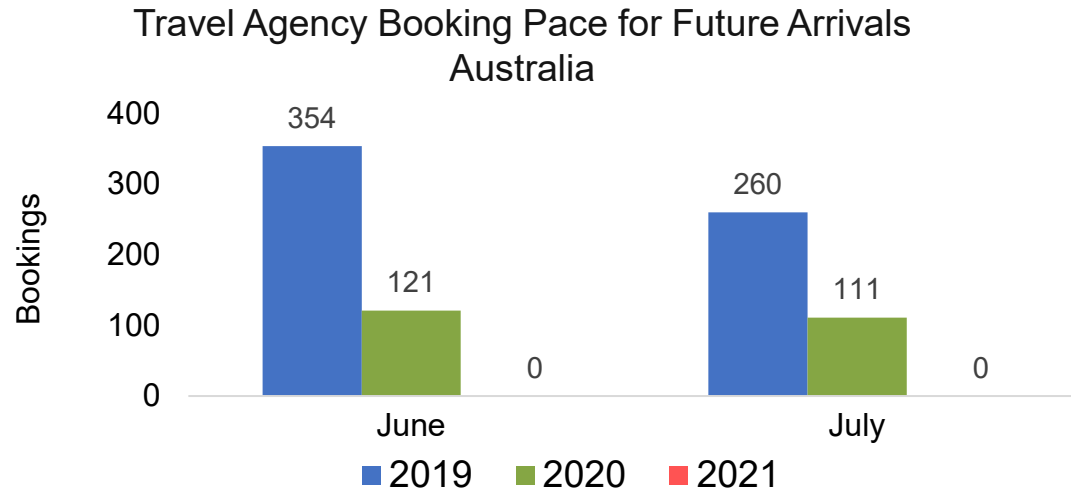

Travel Agency Booking Pace for Future Arrivals
Korea

Source: Global Agency Pro as of 05/01/21

Kaua'i by Month 2021 (cont.)

Source: Global Agency Pro as of 05/01/21

Kaua'i by Quarter 2021

Travel Agency Booking Pace for Future Arrivals
U.S.

Travel Agency Booking Pace for Future Arrivals
Japan

Travel Agency Booking Pace for Future Arrivals
Canada

Travel Agency Booking Pace for Future Arrivals
Korea

Source: Global Agency Pro as of 05/01/21

Kaua'i by Quarter 2021 (cont.)

Source: Global Agency Pro as of 05/01/21

Hawai'i Island by Month 2021

Travel Agency Booking Pace for Future Arrivals
U.S.

Travel Agency Booking Pace for Future Arrivals
Japan

Travel Agency Booking Pace for Future Arrivals
Canada

Travel Agency Booking Pace for Future Arrivals
Korea

Source: Global Agency Pro as of 05/01/21

Hawai'i Island by Month 2021 (cont.)

Source: Global Agency Pro as of 05/01/21

Hawai'i Island by Quarter 2021

Travel Agency Booking Pace for Future Arrivals
U.S.