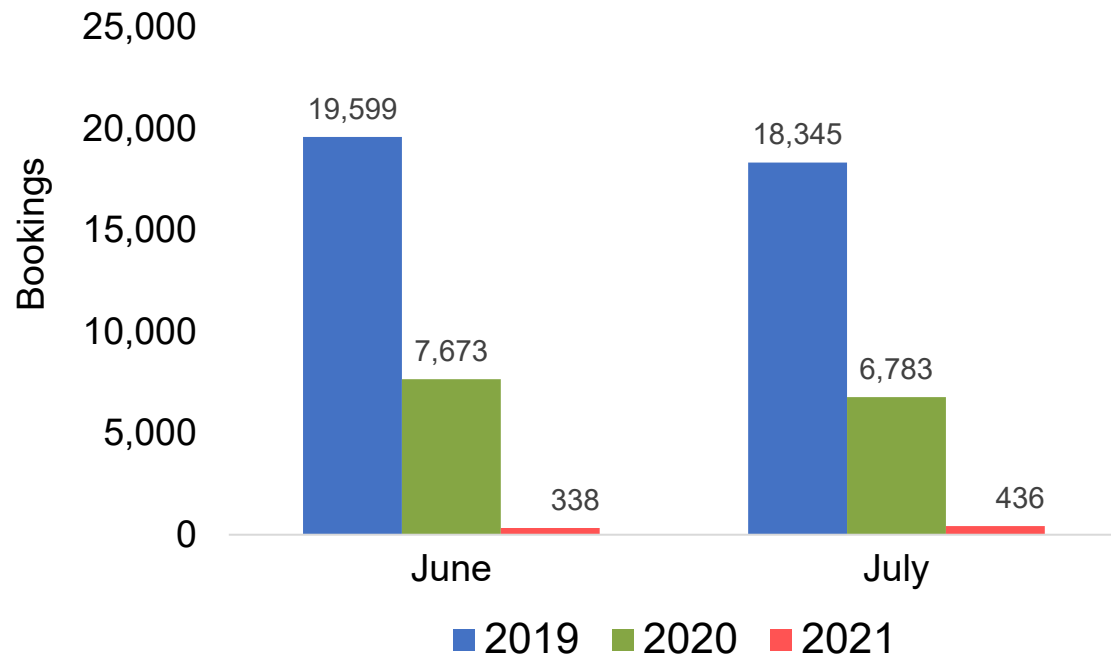

Global Agency Pro Index

- **Bookings**
 - Net sum of the number of visitors (i.e., excluding Hawai'i residents and inter-island travelers) from Sales transactions counted, including Exchanges and Refunds.
- **Booking Date**
 - The date on which the ticket was purchased by the passenger. Also known as the Sales Date.
- **Travel Date**
 - The date on which travel is expected to take place.
- **Point of Origin Country**
 - The country which contains the airport at which the ticket started.
- **Travel Agency**
 - Travel Agency associated with the ticket is doing business (DBA).

US

Travel Agency Booking Pace for Future Arrivals, by Month

Travel Agency Booking Pace for Future Arrivals, by Quarter

Source: Global Agency Pro as of 05/01/21

JAPAN

Travel Agency Booking Pace for Future Arrivals, by Month

Travel Agency Booking Pace for Future Arrivals, by Quarter

Source: Global Agency Pro as of 05/01/21

CANADA

Travel Agency Booking Pace for Future Arrivals, by Month

Travel Agency Booking Pace for Future Arrivals, by Quarter