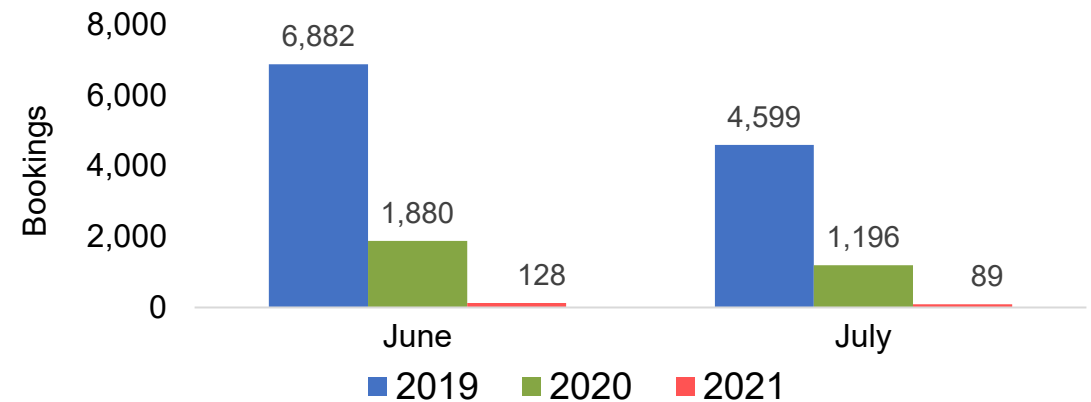

Source: Global Agency Pro as of 05/01/21

KOREA

Travel Agency Booking Pace for Future Arrivals, by Month

Travel Agency Booking Pace for Future Arrivals, by Quarter

Source: Global Agency Pro as of 05/01/21

AUSTRALIA

Travel Agency Booking Pace for Future Arrivals, by Month

Travel Agency Booking Pace for Future Arrivals, by Quarter

Source: Global Agency Pro as of 05/01/21

O'ahu by Month 2021

Travel Agency Booking Pace for Future Arrivals
U.S.

Travel Agency Booking Pace for Future Arrivals
Japan

Travel Agency Booking Pace for Future Arrivals
Canada

Travel Agency Booking Pace for Future Arrivals
Korea

O'ahu by Month 2021 (cont.)

Source: Global Agency Pro as of 05/01/21