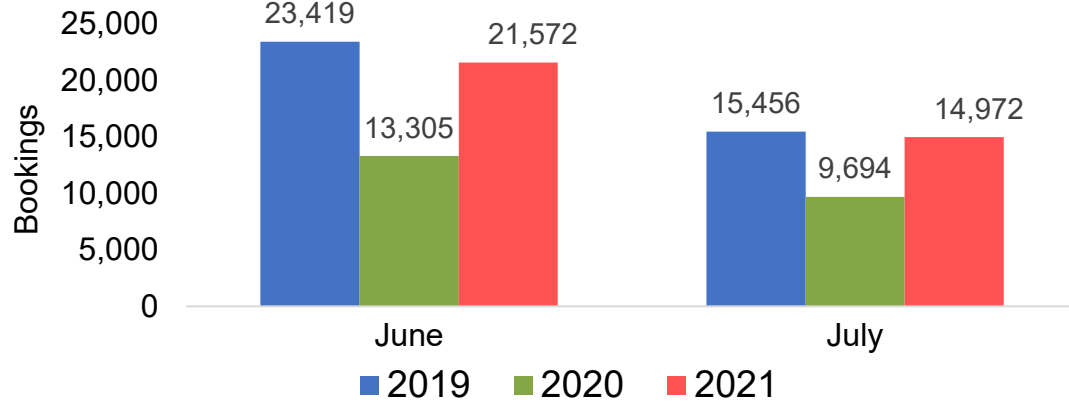

Travel Agency Booking Pace for Future Arrivals
Australia

Kaua'i by Month 2021

Travel Agency Booking Pace for Future Arrivals
U.S.

Travel Agency Booking Pace for Future Arrivals
Japan

Travel Agency Booking Pace for Future Arrivals
Canada

Travel Agency Booking Pace for Future Arrivals
Korea

Source: Global Agency Pro as of 05/01/21

Kaua'i by Month 2021 (cont.)

Source: Global Agency Pro as of 05/01/21

Kaua'i by Quarter 2021

Travel Agency Booking Pace for Future Arrivals
U.S.

Travel Agency Booking Pace for Future Arrivals
Japan

Travel Agency Booking Pace for Future Arrivals
Canada

Travel Agency Booking Pace for Future Arrivals
Korea

Source: Global Agency Pro as of 05/01/21

Kaua'i by Quarter 2021 (cont.)

Source: Global Agency Pro as of 05/01/21

Hawai'i Island by Month 2021

Travel Agency Booking Pace for Future Arrivals
U.S.

Travel Agency Booking Pace for Future Arrivals
Japan

Travel Agency Booking Pace for Future Arrivals
Canada