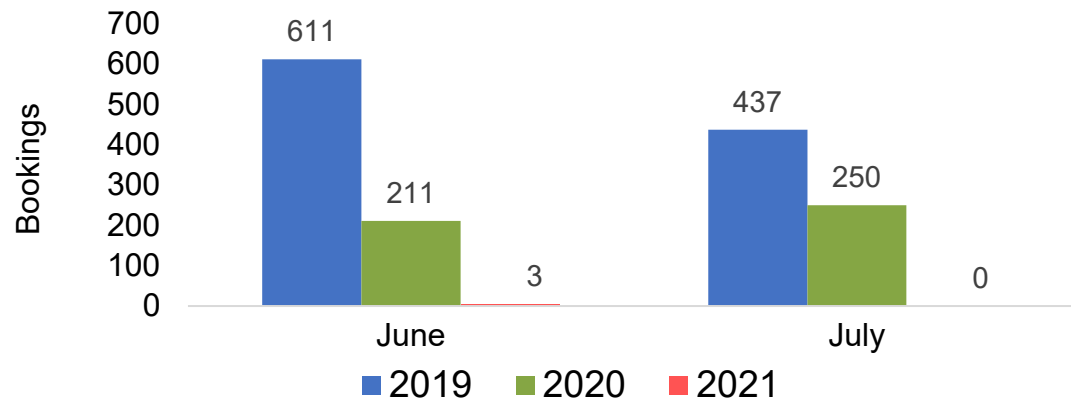

Source: Global Agency Pro as of 05/01/21

O'ahu by Quarter 2021 (cont.)

Source: Global Agency Pro as of 05/01/21

Maui by Month 2021

Travel Agency Booking Pace for Future Arrivals
U.S.

Travel Agency Booking Pace for Future Arrivals
Japan

Travel Agency Booking Pace for Future Arrivals
Canada

Travel Agency Booking Pace for Future Arrivals
Korea

Maui by Month 2021 (cont.)

Travel Agency Booking Pace for Future Arrivals
Australia

Maui by Quarter 2021

Travel Agency Booking Pace for Future Arrivals
U.S.

Travel Agency Booking Pace for Future Arrivals
Japan

Travel Agency Booking Pace for Future Arrivals
Canada

Travel Agency Booking Pace for Future Arrivals
Korea

Source: Global Agency Pro as of 05/01/21

Maui by Quarter 2021 (cont.)

Source: Global Agency Pro as of 05/01/21

Moloka'i by Month 2021

Travel Agency Booking Pace for Future Arrivals
U.S.

Travel Agency Booking Pace for Future Arrivals
Japan