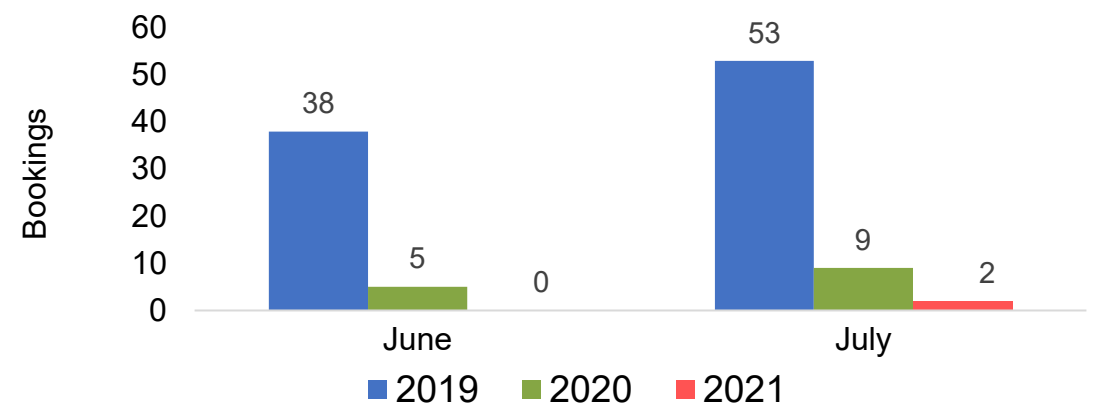

Travel Agency Booking Pace for Future Arrivals
Canada

Travel Agency Booking Pace for Future Arrivals
Korea

Lānaʻi by Month 2021 (cont.)

Source: Global Agency Pro as of 05/01/21

Lānaʻi by Quarter 2021

Travel Agency Booking Pace for Future Arrivals
U.S.

Travel Agency Booking Pace for Future Arrivals
Japan

Travel Agency Booking Pace for Future Arrivals
Canada

Travel Agency Booking Pace for Future Arrivals
Korea

Source: Global Agency Pro as of 05/01/21

Lānaʻi by Quarter 2021 (cont.)

Travel Agency Booking Pace for Future Arrivals
Australia

Kaua'i by Month 2021

Travel Agency Booking Pace for Future Arrivals
U.S.

Travel Agency Booking Pace for Future Arrivals
Japan

Travel Agency Booking Pace for Future Arrivals
Canada

Travel Agency Booking Pace for Future Arrivals
Korea

Source: Global Agency Pro as of 05/01/21

Kaua'i by Month 2021 (cont.)

Source: Global Agency Pro as of 05/01/21

Kaua'i by Quarter 2021

Travel Agency Booking Pace for Future Arrivals
U.S.