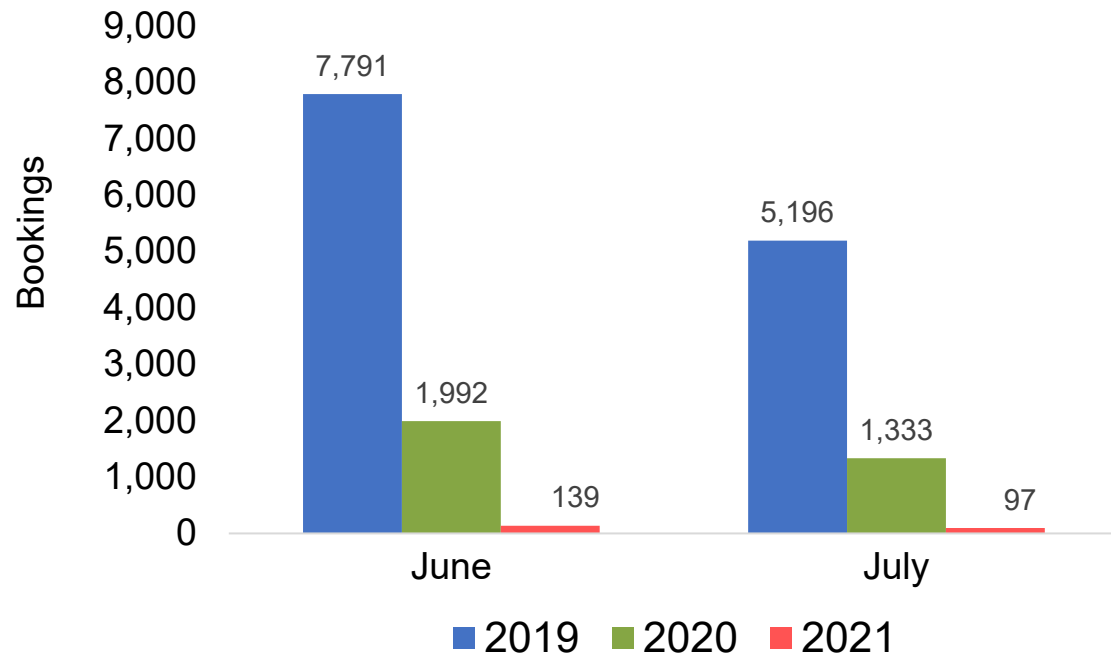

Global Agency Pro Index

- **Bookings**
 - Net sum of the number of visitors (i.e., excluding Hawai'i residents and inter-island travelers) from Sales transactions counted, including Exchanges and Refunds.
- **Booking Date**
 - The date on which the ticket was purchased by the passenger. Also known as the Sales Date.
- **Travel Date**
 - The date on which travel is expected to take place.
- **Point of Origin Country**
 - The country which contains the airport at which the ticket started.
- **Travel Agency**
 - Travel Agency associated with the ticket is doing business (DBA).

US

Travel Agency Booking Pace for Future Arrivals, by Month

Travel Agency Booking Pace for Future Arrivals, by Quarter

Source: Global Agency Pro as of 05/01/21

JAPAN

Travel Agency Booking Pace for Future Arrivals, by Month

Travel Agency Booking Pace for Future Arrivals, by Quarter

Source: Global Agency Pro as of 05/01/21

CANADA

Travel Agency Booking Pace for Future Arrivals, by Month

Travel Agency Booking Pace for Future Arrivals, by Quarter

Source: Global Agency Pro as of 05/01/21

KOREA

Travel Agency Booking Pace for Future Arrivals, by Month

Travel Agency Booking Pace for Future Arrivals, by Quarter

Source: Global Agency Pro as of 05/01/21

AUSTRALIA