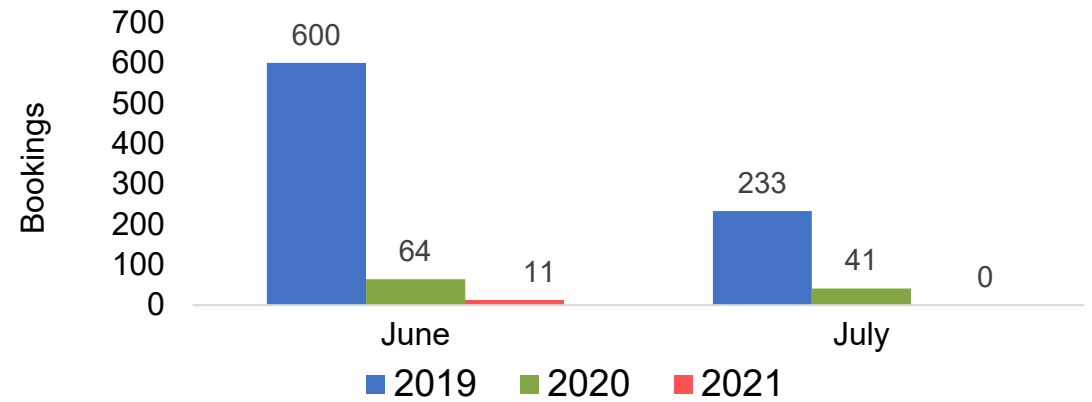

O'ahu by Quarter 2021

Travel Agency Booking Pace for Future Arrivals
U.S.

Travel Agency Booking Pace for Future Arrivals
Japan

Travel Agency Booking Pace for Future Arrivals
Canada

Travel Agency Booking Pace for Future Arrivals
Korea

Source: Global Agency Pro as of 05/01/21

O'ahu by Quarter 2021 (cont.)

Source: Global Agency Pro as of 05/01/21

Maui by Month 2021

Travel Agency Booking Pace for Future Arrivals
U.S.

Travel Agency Booking Pace for Future Arrivals
Japan

Travel Agency Booking Pace for Future Arrivals
Canada

Travel Agency Booking Pace for Future Arrivals
Korea

Maui by Month 2021 (cont.)

Travel Agency Booking Pace for Future Arrivals
Australia

Maui by Quarter 2021