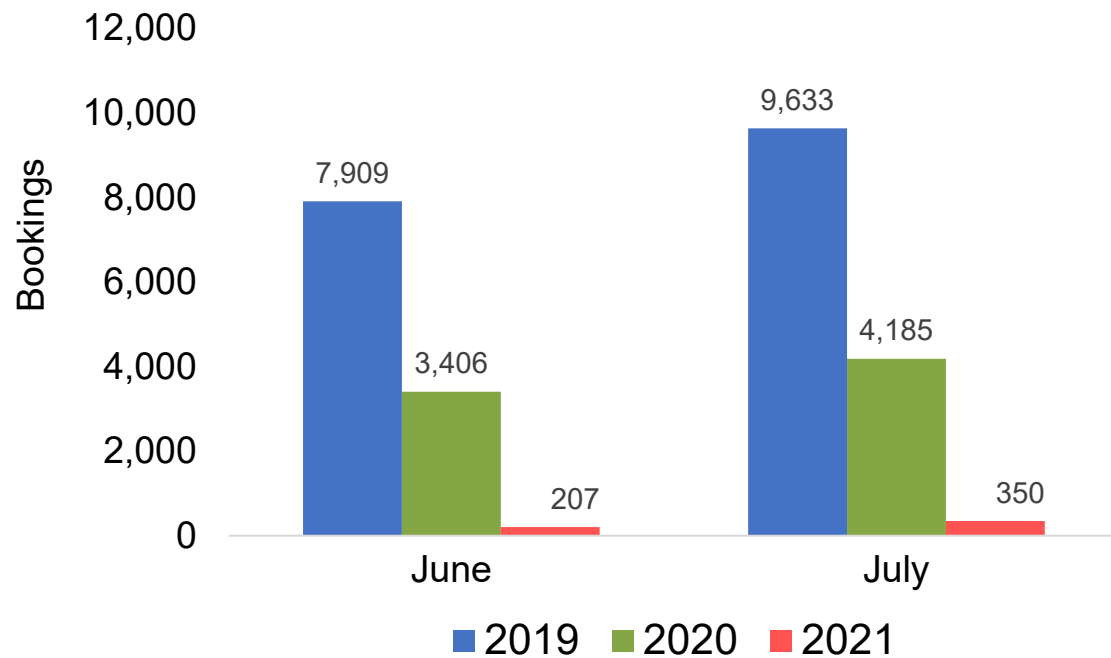

Global Agency Pro Index

- **Bookings**
 - Net sum of the number of visitors (i.e., excluding Hawai'i residents and inter-island travelers) from Sales transactions counted, including Exchanges and Refunds.
- **Booking Date**
 - The date on which the ticket was purchased by the passenger. Also known as the Sales Date.
- **Travel Date**
 - The date on which travel is expected to take place.
- **Point of Origin Country**
 - The country which contains the airport at which the ticket started.
- **Travel Agency**
 - Travel Agency associated with the ticket is doing business (DBA).

US

Travel Agency Booking Pace for Future Arrivals, by Month

Travel Agency Booking Pace for Future Arrivals, by Quarter

Source: Global Agency Pro as of 05/01/21

JAPAN

Travel Agency Booking Pace for Future Arrivals, by Month

Travel Agency Booking Pace for Future Arrivals, by Quarter

Source: Global Agency Pro as of 05/01/21

CANADA

Travel Agency Booking Pace for Future Arrivals, by Month

Travel Agency Booking Pace for Future Arrivals, by Quarter